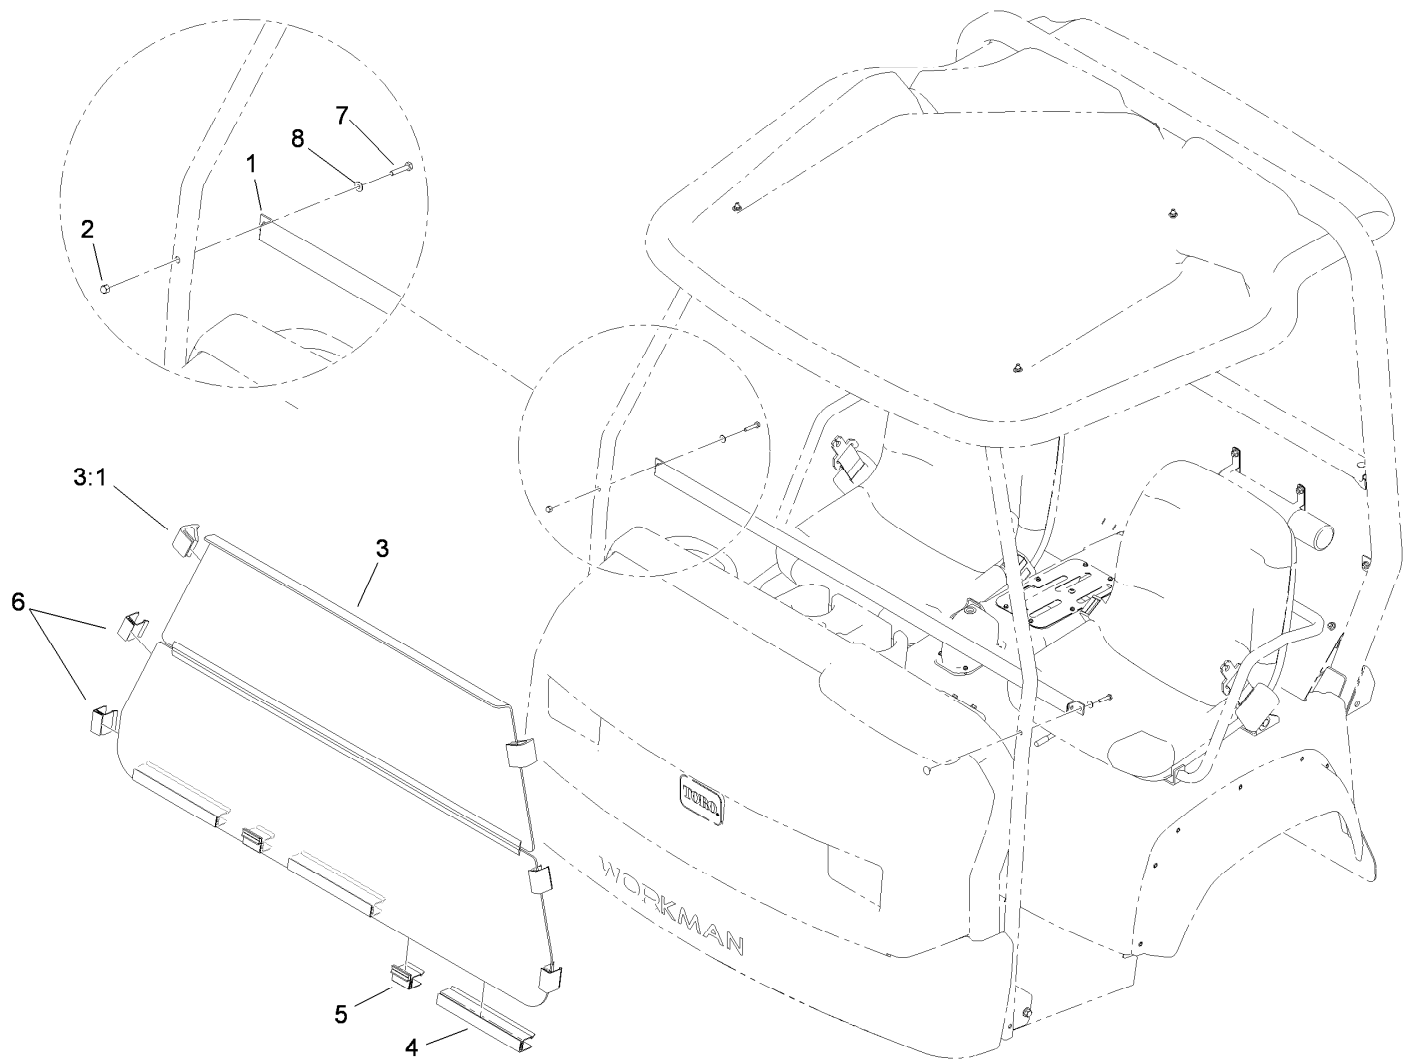

**Count on it.**

**Parts Catalog**

**Windshield Kit**

**Workman® HD/HDX/HDX-D Utility Vehicle**

**Model No. 07373**

## Folding Windshield Assembly

Ref.	Part Number	Qty.	Description
1	117-4817	1	Tube ASM
2	119-9500	2	Nut-Lock, Hex Cap
3	117-4818	1	Windshield-Folding
3:1	104-6728	2	Rubber Clip Holding Kit
4	104-6726	3	Clip-Snap-On
5	104-6729	2	Receiver-Clip
6	104-6727	4	Clip-Snap-On, 2 Inch
7	321-13	2	Screw-HH
8	3256-1	2	Washer-Flat