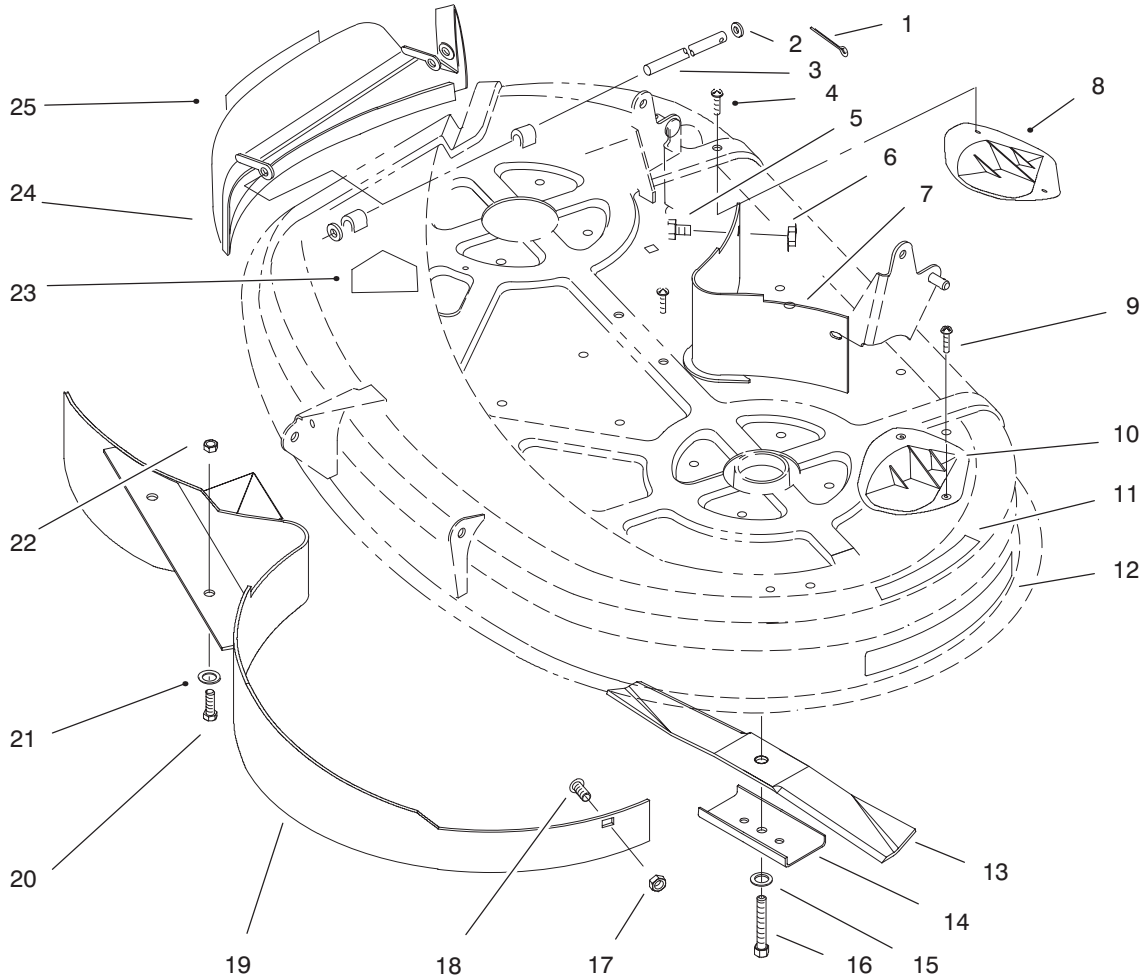

MODEL NO. 86032-6900001 & UP

**PARTS  
CATALOG**

**WHEELHORSE®  
38" RECYCLER KIT**

**BAFFLE & BLADE ASSEMBLY**

Ref. No.	Part No.	Description	No. Used	Ref. No.	Part No.	Description	No. Used
1	3272-6	Pin - Cotter	2	15		Washer (Ref.)	1
2	3256-23	Washer	2	16		Bolt (Ref.)	1
3	78-0820	Rod	1	17	3296-29	Nut - Lock	1
★4	32144-97	Screw	2	18	3230-1	Bolt - Carriage	1
5	321-3	Screw - Hex Hd.	2	19	79-1600	Baffle - 38" Recycler	1
6	3296-42	Nut - Lock	2	20	323-5	Screw - Hex Hd.	2
7	79-1640	Baffle - Deck Rear	1	★21	2844	Washer	2
★8	80-4510	Kicker	1	22	3296-39	Nut - Lock	2
9	32104-130	Screw - Plastite	8	23	54-9220	Decal - Danger	1
10	76-2160	Kicker - Plate	3	24	79-1680	Plug - 38" Recycler w/Decal	1
11	79-3140	Decal - Danger	1	25	66-1340	Decal - Danger	1
12	92-7988	Decal - 38" Recycler	1	*	79-3890	Template - Front	1
13	14-7799	Blade Kit	1	*	79-3900	Template - Left	1
14	80-0510	Stiffener - Blade	2	*	79-3910	Template - Right	1

\* Not Illustrated

★ Used on 600 series deck only