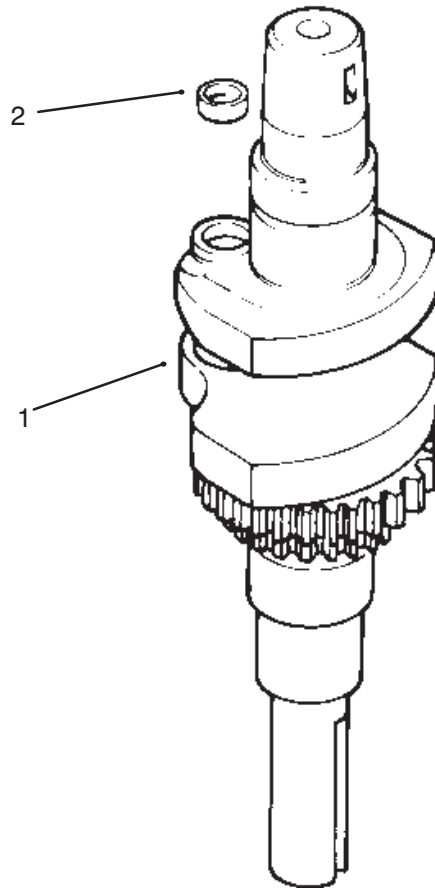

Sheet No.: 101
C-1948

Crankshaft

Ref. No.	Part No.	Qty.	Description
1	12 014 02	1	Crankshaft (Only On: 72042, 72043, 72062, 72063)
2	12 139 01	1	Plug-Cup (Only On: 72042, 72043, 72062, 72063)

PROTOTYPE