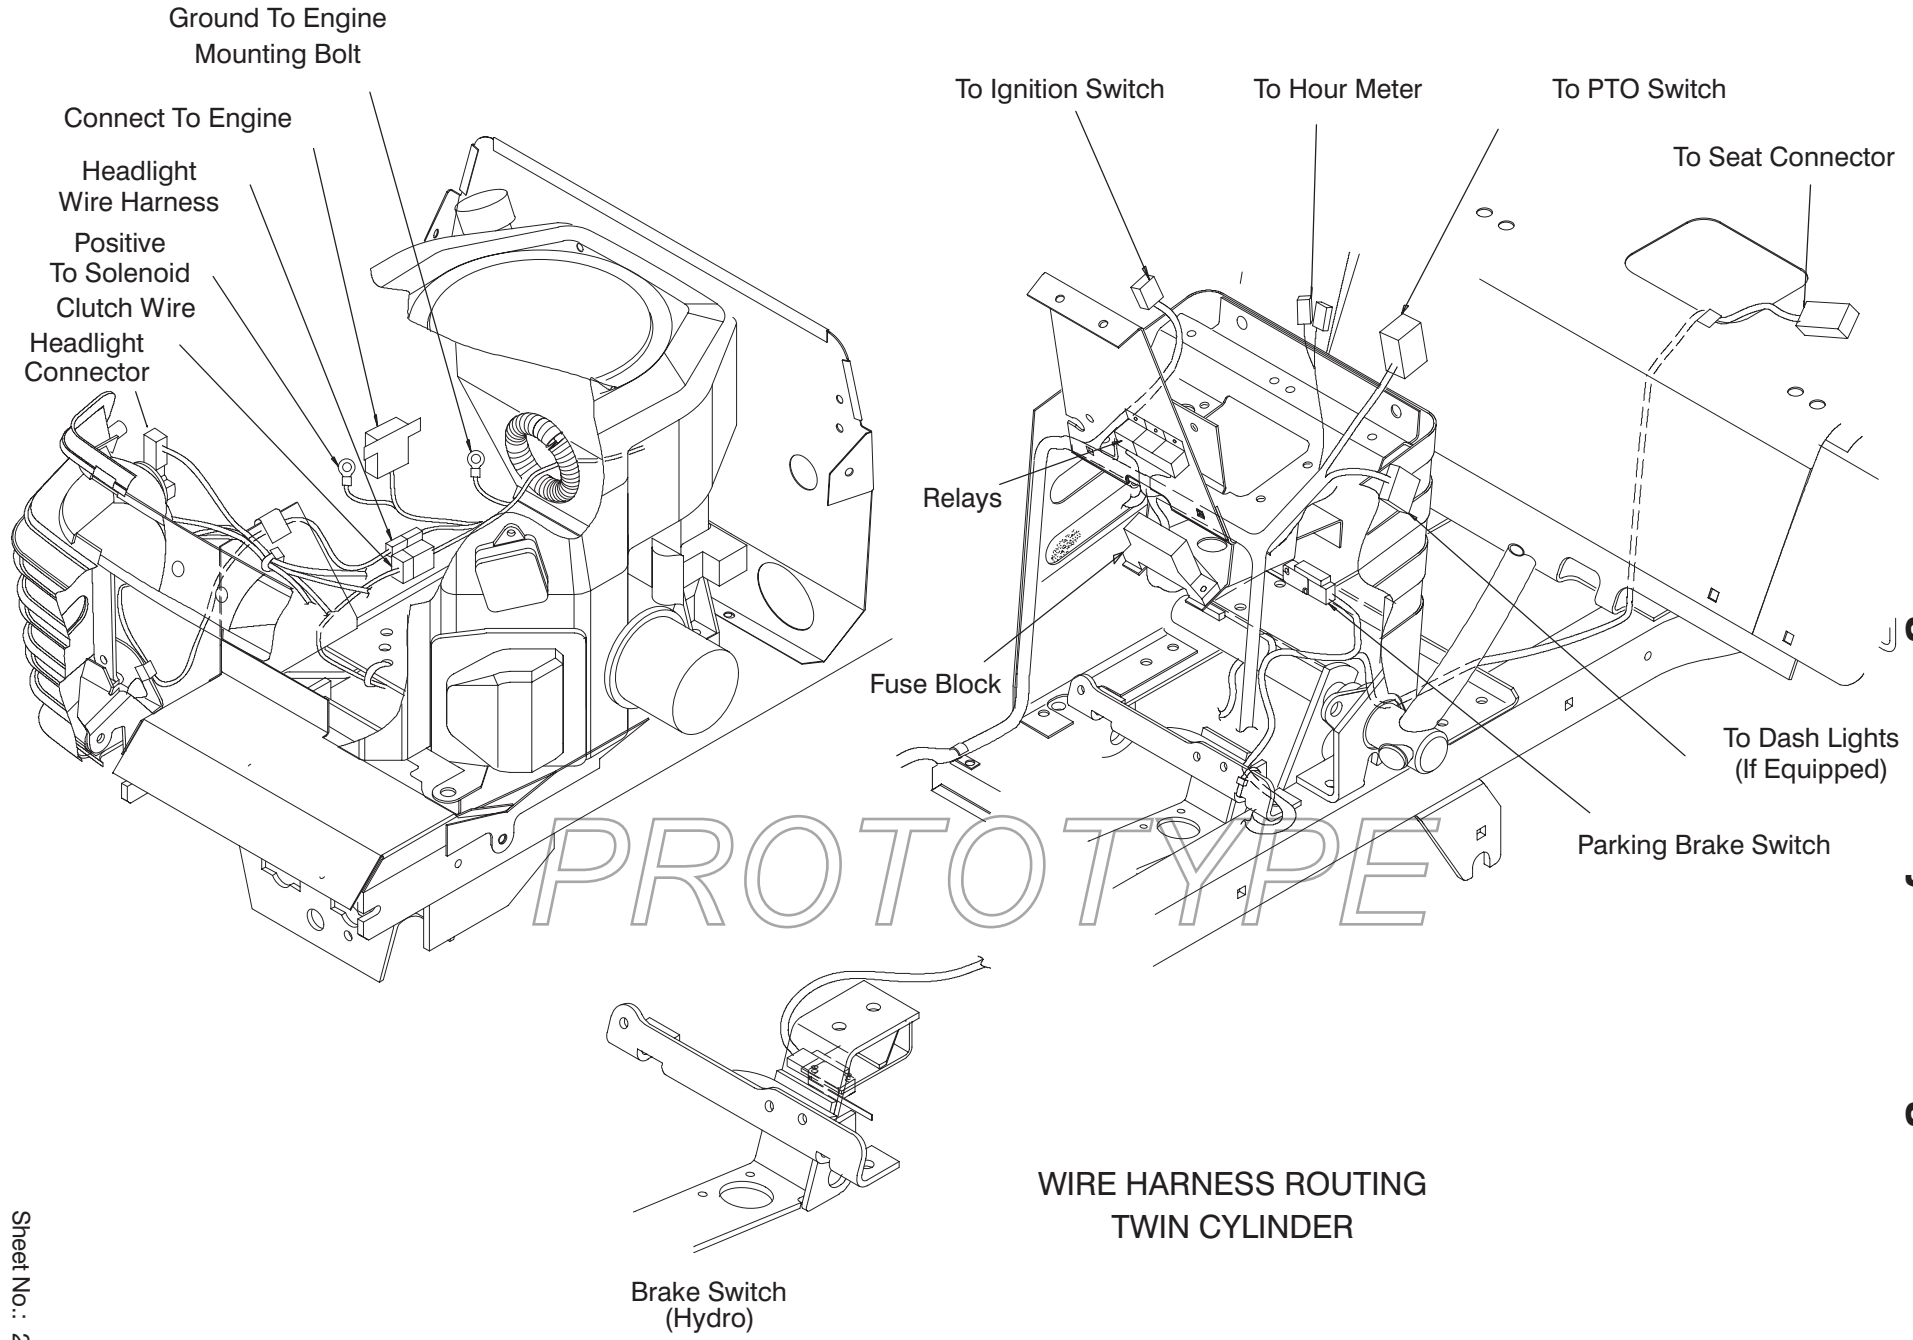

Electric Schematic Hydro Drive Cruise Control

PROTOTYPE

Electric Schematic Twin Cylinder Gear Drive

Ignition Switch Circuitry

Off	Open
On/Lights	B+I+R+L
Run	B+I+R
Start	B+I+R+S

Wire Harness Routing — Twin Cylinder Engine