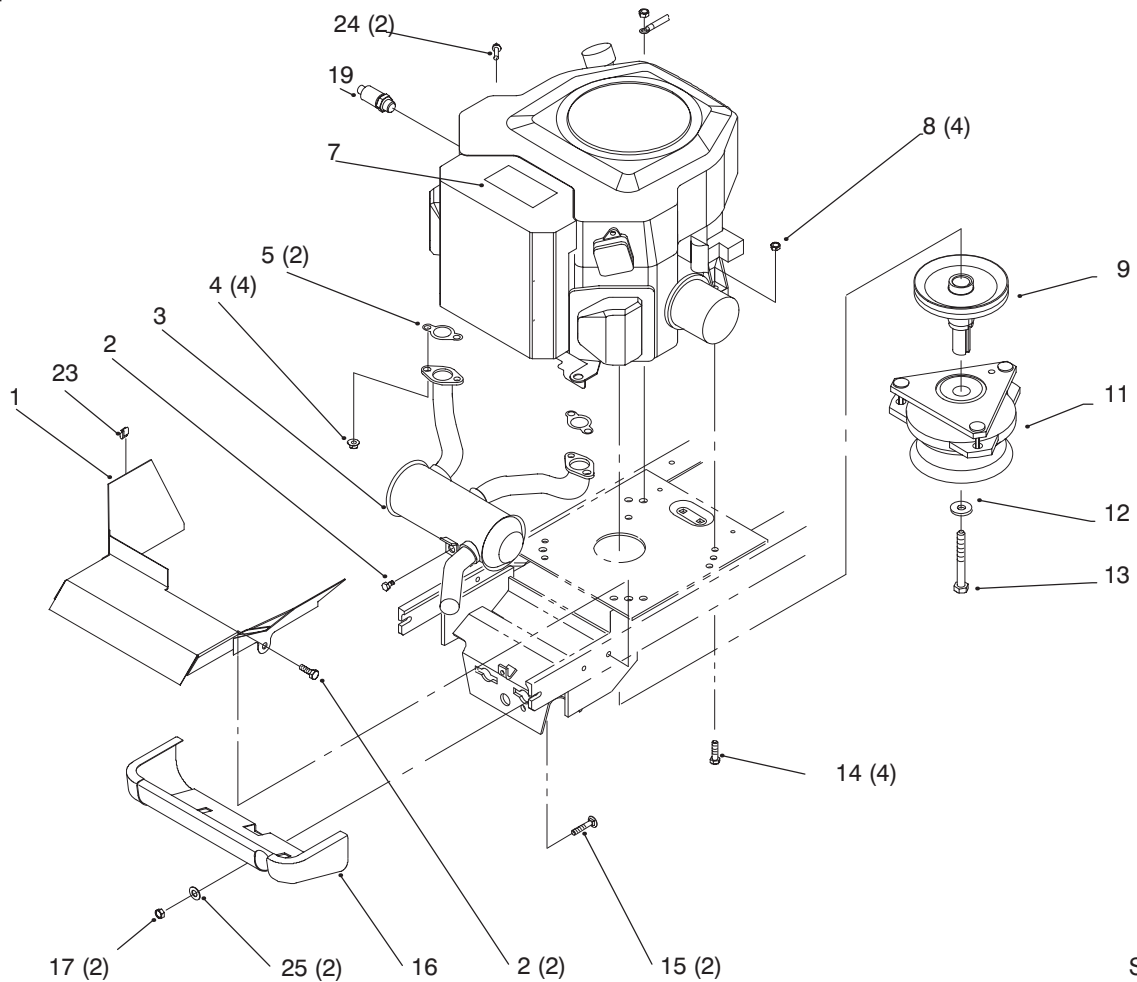

Sheet No.: 5

Twin Cylinder Engine, Muffler, and P.T.O.

Ref. No.	Part No.	Qty.	Description
1	92-6879-03	1	Baffle-Muffler (Only On: 72103)
2	32144-14	3	Screw-HWHTF (Only On: 72103)
3	92-6861	1	Muffler (Only On: 72103)
4	92-6780	4	Nut-HHF (Only On: 72103)
5	93-0350	2	Gasket-Exhaust (Only On: 72103)
7	93-0535	1	Decal-Toro Power Plus 18 (Only On: 72103)
8	3296-29	4	Nut-Lock (Only On: 72103)
9	92-6888	1	Pulley (Only On: 72103)
11	92-6885	1	Clutch-PTO (Only On: 72103)
12	112843	1	Washer-PTO (Only On: 72103)
13	9114466	1	Screw HH (Only On: 72103)
14	322-9	4	Screw-HH (Only On: 72103)
15	3231-22	2	Bolt-CARR (Only On: 72103)
16	92-6867-01	1	Shield-Muffler (Only On: 72103)
17	3296-39	2	Nut-Lock (Only On: 72103)
19	92-6877	1	Valve-Oil Drain (Only On: 72103)
23	702366	1	Clip-Wire Retainer (Only On: 72103)
24	32144-118	2	Screw-PPH (Only On: 72103)
25	3256-24	2	Washer-Flat (Only On: 72103)