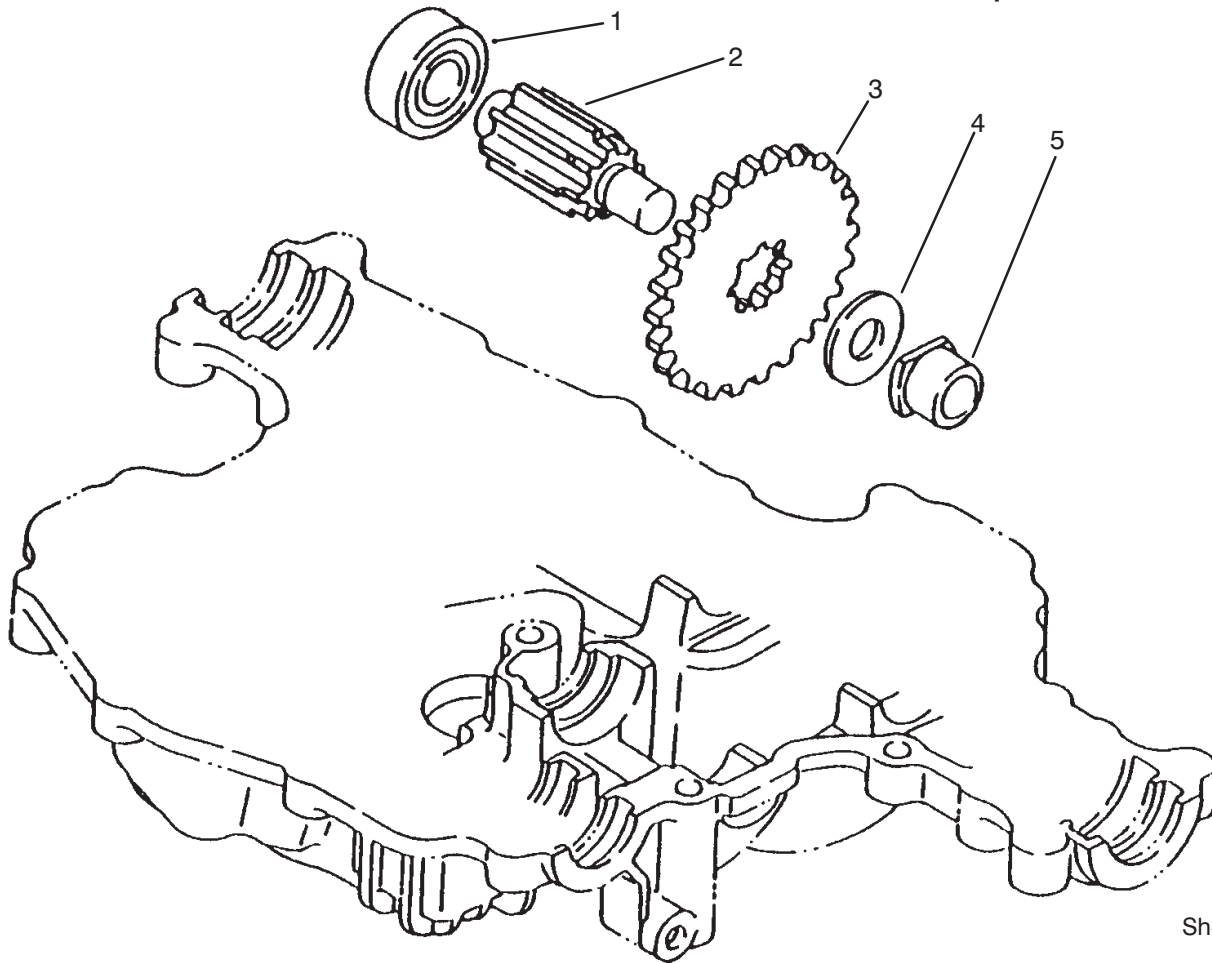

Sheet No.: 411
C-1869

Final Pinion

Ref. No.	Part No.	Qty.	Description
1	93-0446	1	Bearing (Only On: 72043, 72063, 72103)
2	93-0447	1	Shaft-Final Pinion (Only On: 72043, 72063, 72103)
3	93-0448	1	Gear-Final Shaft (Only On: 72043, 72063, 72103)
4	93-0449	1	Washer (Only On: 72043, 72063, 72103)
5	93-0450	1	Bushing (Only On: 72043, 72063, 72103)

PROTOTYPE