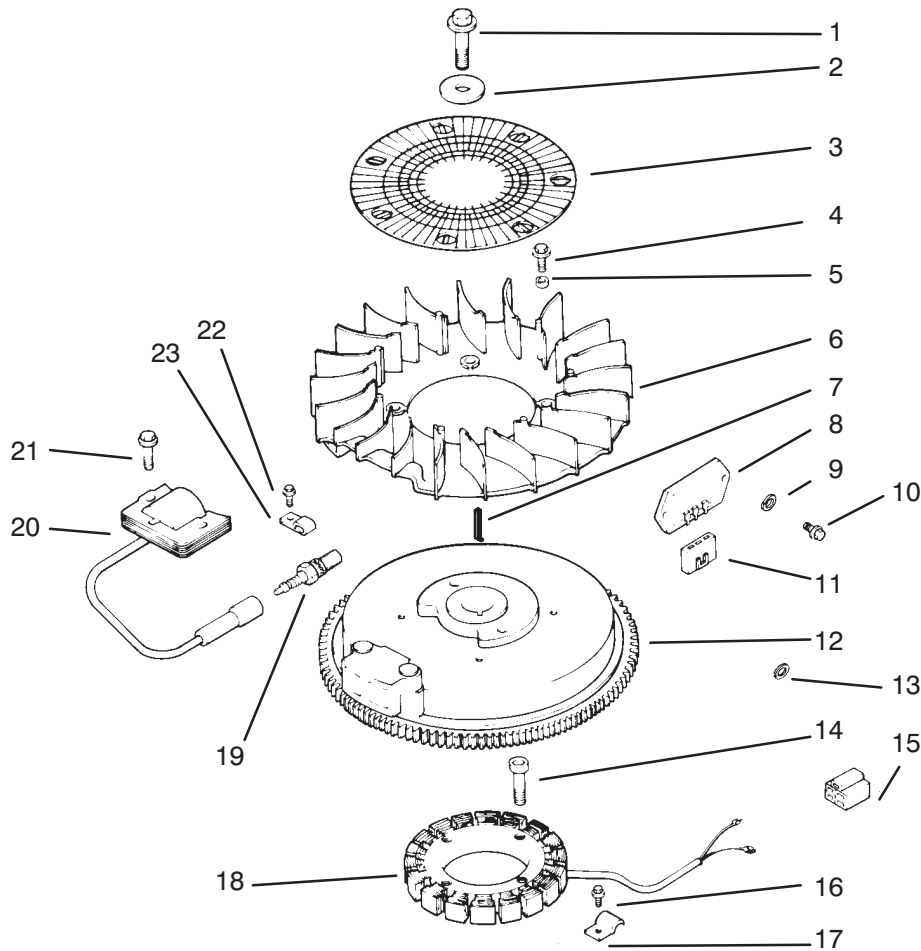

Sheet No.: 105

C-1952

Ignition / Electrical

Ref. No.	Part No.	Qty.	Description
1	12 086 14	1	Screw-Flywheel Mounting (Only On: 72042, 72043, 72062, 72063)
2	12 468 03	1	Washer-Flywheel Screw (Only On: 72042, 72043, 72062, 72063)
3	24 162 03	1	Screen-Grass (Only On: 72042, 72043, 72062, 72063)
4	M-0639016	4	Screw M6x1.0x16 (Only On: 72042, 72043, 72062, 72063)
5	12 112 01	4	Spacer-Fan (Only On: 72042, 72043, 72062, 72063)
6	12 157 02	1	Fan (Only On: 72042, 72043, 72062, 72063)
7	X-42-15	1	Key (Only On: 72042, 72043, 72062, 72063)
8	41 403 09	1	Rectifier-Regulator (Only On: 72042, 72043, 72062, 72063)
9	X-22-11	1	Washer-Lock (Only On: 72042, 72043, 72062, 72063)
10	M-0639016	2	Screw M6x1.0x16 (Only On: 72042, 72043, 72062, 72063)
11	236602	1	Connector-Regulator (Only On: 72042, 72043, 72062, 72063)
12	12 025 16	1	Flywheel ASM (Only On: 72042, 72043, 72062, 72063)
13	X-25-5	1	Washer-Flat (Only On: 72042, 72043, 72062, 72063)
14	M-0548025	4	Screw M5x0.8x25 (Only On: 72042, 72043, 72062, 72063)
15	48 155 01	1	Connector-5 Contact (Only On: 72042, 72043, 72062, 72063)
16	M-0545010	1	Screw M5x0.8x10 (Only On: 72042, 72043, 72062, 72063)
17	12 154 02	1	Clip-Stator Harness (Only On: 72042, 72043, 72062, 72063)
18	24 085 01	1	Stator-15 Amp (Only On: 72042, 72043, 72062, 72063)
19	12 132 02	1	Spark Plug (Only On: 72042, 72043, 72062, 72063)
20	12 584 01	1	Module-Ignition (Only On: 72042, 72043, 72062, 72063)
21	Sm-0545020	2	Screw M5x0.8x20 (Only On: 72042, 72043, 72062, 72063)
22	M-0545010	1	Screw M5x0.8x10 (Only On: 72042, 72043, 72062, 72063)
23	X-728-1	1	Clip-Kill Lead (Only On: 72042, 72043, 72062, 72063)
*	12 518 01	1	Lead-White (Only On: 72042, 72043, 72062, 72063)
*	15 518 09	1	Lead-Green (Only On: 72042, 72043, 72062, 72063)
*	25 518 05	1	Lead-Black (Only On: 72042, 72043, 72062, 72063)