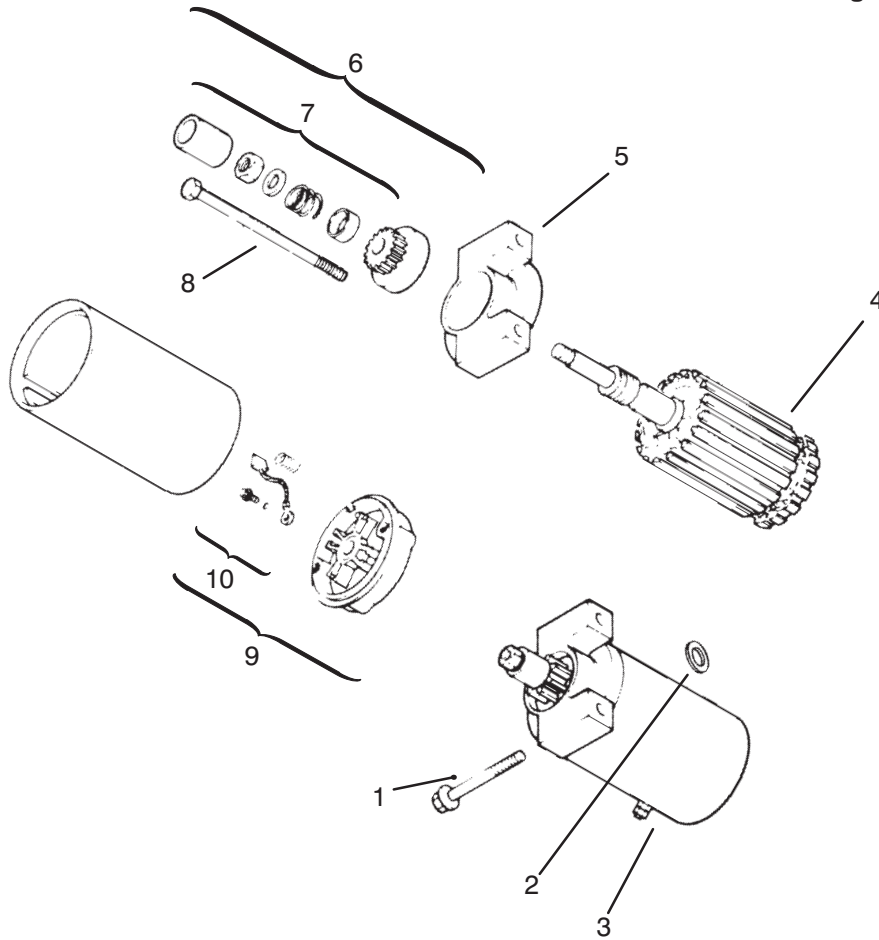

Sheet No.: 107
C-1954

Starting System

Ref. No.	Part No.	Qty.	Description
1	M0839070	2	Screw M8x1.25x70 (Only On: 72042, 72043, 72062, 72063)
2	12 468 01	2	Washer (Only On: 72042, 72043, 72062, 72063)
3	12 098 05	1	Starter ASM INCL 4-10 (Only On: 72042, 72043, 72062, 72063)
†4	12 170 02	1	Armature (Only On: 72042, 72043, 72062, 72063)
†5	12 227 01	1	Cap-Drive End (Only On: 72042, 72043, 72062, 72063)
†6	12 755 12	1	Kit-Drive INCL 7 (Only On: 72042, 72043, 72062, 72063)
†7	12 755 06	1	Kit-Drive Parts (Only On: 72042, 72043, 72062, 72063)
†8	12 086 02	1	Screw-HF (Only On: 72042, 72043, 72062, 72063)
†9	12 243 01	1	Cap-Commutator INCL 10 (Only On: 72042, 72043, 72062, 72063)
†10	82 755 28	1	Kit-Brush And Spring (Only On: 72042, 72043, 72062, 72063)
*	52 357 01	1	Lubricant-Starter (Only On: 72042, 72043, 72062, 72063)

† Included in a service kit or in an assembly

* Not illustrated