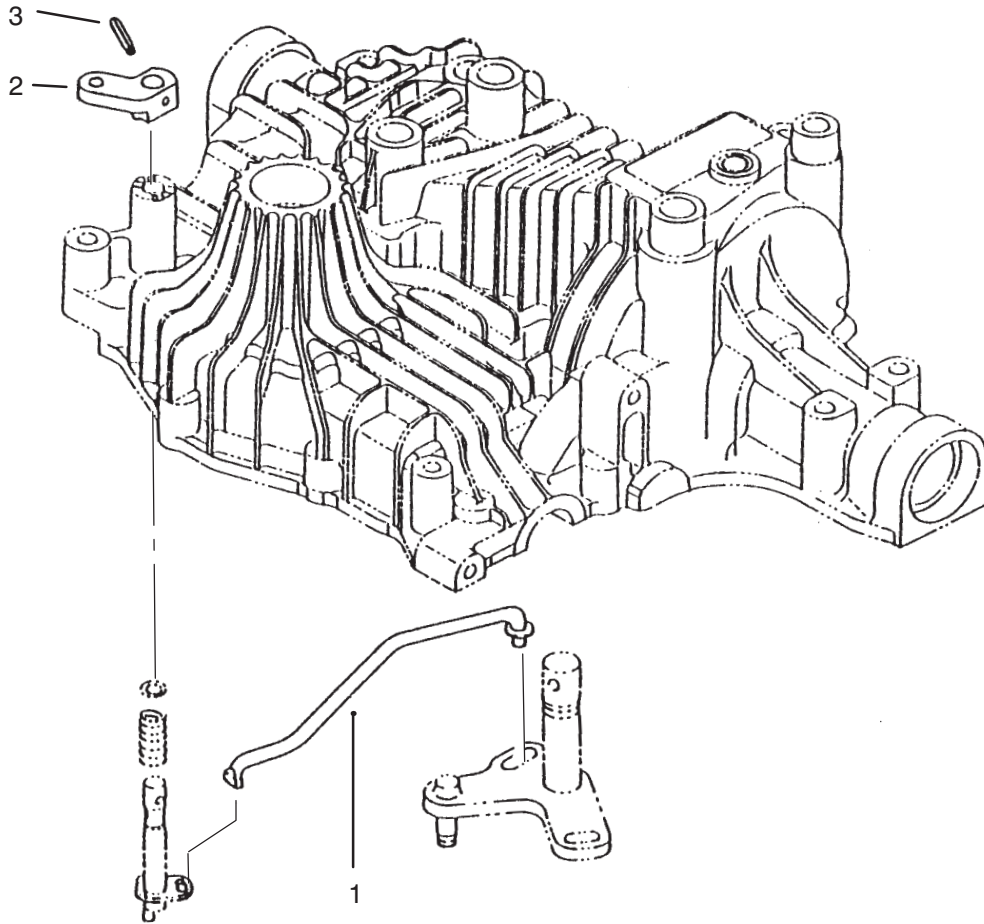

Sheet No.: 406
c-1864

Bypass Return

Ref. No.	Part No.	Qty.	Description
1	93-0401	1	Rod-Bypass (Only On: 72043, 72063, 72103)
2	93-0402	1	Arm-Valve Release (Only On: 72043, 72063, 72103)
3	93-0403	1	Pin-Roll (Only On: 72043, 72063, 72103)

PROTOTYPE