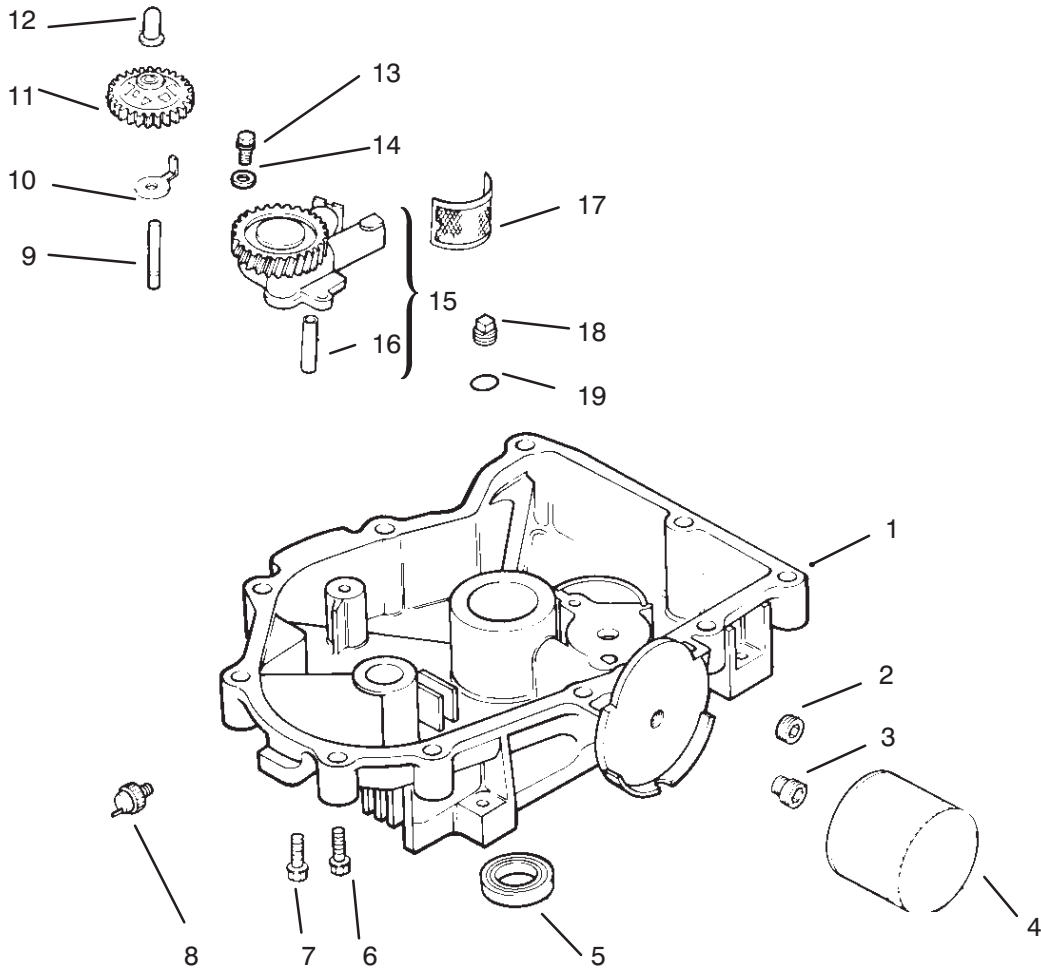

Sheet No.: 203
C-1961

Oil Pan / Lubrication

Ref. No.	Part No.	Qty.	Description
1	24 199 01	1	Oil Pan (Only On: 72103)
2	X-75-32	1	Plug-HS 3/8 NPTF (Only On: 72103)
3	24 136 01	1	Nipple-Oil Filter (Only On: 72103)
4	12 050 01	1	Filter-Oil (Only On: 72103)
5	52 032 08	1	Seal-Oil (Only On: 72103)
6	24 086 17	1	Screw M8x1.25x45 (Only On: 72103)
7	24 086 16	9	Screw M8x1.25x45 (Only On: 72103)
8	52 099 06	1	Switch-Oil Pressure (Only On: 72103)
9	12 144 02	1	Shaft-Governor Gear (Only On: 72103)
10	52 448 02	1	Tab-Locking (Only On: 72103)
11	24 043 11	1	Governor Gear ASM (Only On: 72103)
12	12 380 01	1	Pin-Governor Regulating (Only On: 72103)
13	M-0645025	2	Screw-Valve Cover (Only On: 72103)
14	Sm-0631005	2	Washer-Governor (Only On: 72103)
15	24 393 05	1	Oil Pump ASM INCL 16 (Only On: 72103)
†16	24 123 05	1	Tube-Oil Pickup (Only On: 72103)
17	12 162 02	1	Screen-Oil Pickup (Only On: 72103)
18	X-75-10	1	Plug-SH 3/8 NPTF (Only On: 72103)
19	24 153 08	1	O Ring (Only On: 72103)
*	25 113 05	1	Decal-Oil Sentry (Only On: 72103)

† Included in a service kit or in an assembly

* Not illustrated