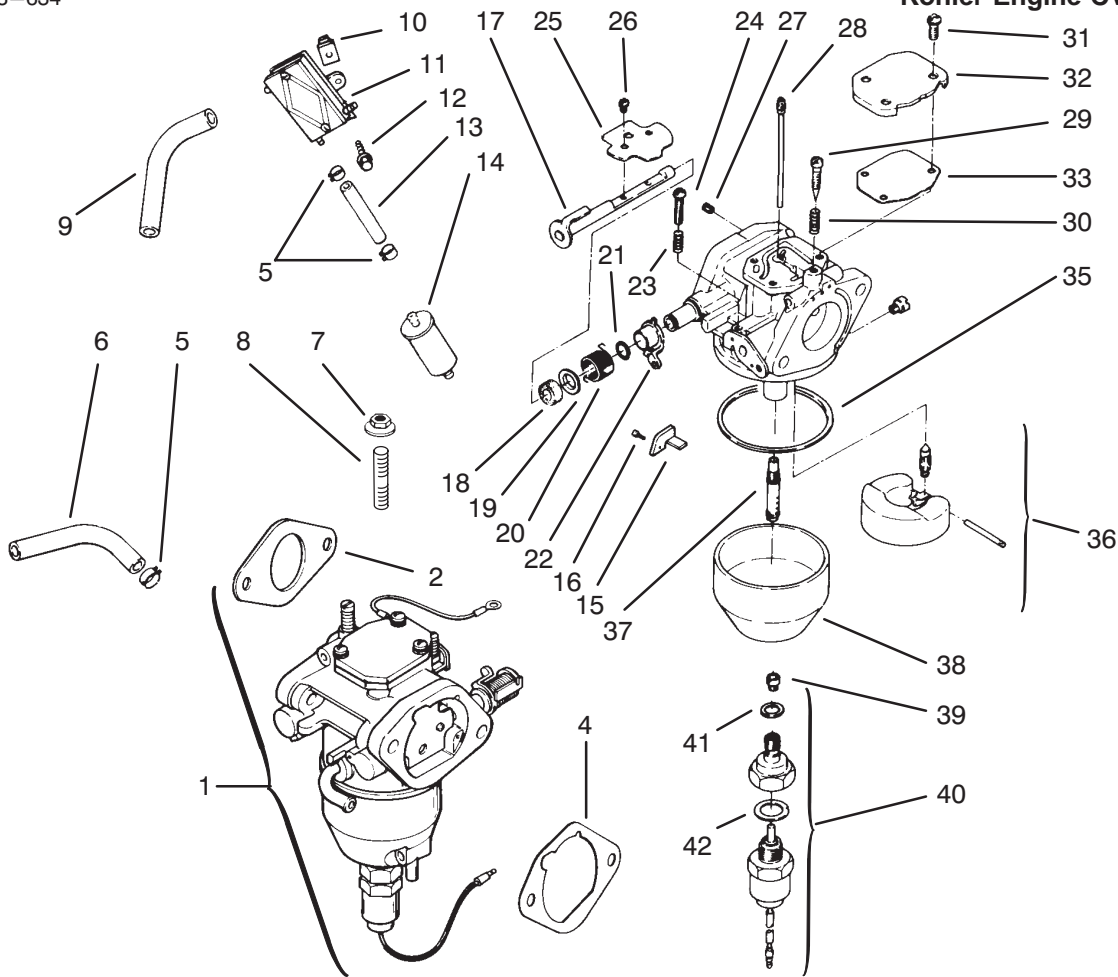

Sheet No.: 208
C-1966

Fuel System

Ref. No.	Part No.	Qty.	Description
†28	24 337 11	1	Jet—Slow (Only On: 72103)
†29	24 086 22	1	Screw—Idle Adjust (Only On: 72103)
†30	24 089 23	1	Spring—Idle Adjust Screw (Only On: 72103)
†31	24 086 21	3	Screw (Only On: 72103)
†32	24 096 13	1	Cover—Passage (Only On: 72103)
†33	24 041 18	1	Gasket—Passage Cover (Only On: 72103)
†35	24 041 19	1	Gasket—Float Chamber (Only On: 72103)
†36	24 757 05	1	Kit—Float Repair (Only On: 72103)
†37	24 369 01	1	Nozzle—Main (Only On: 72103)
†38	24 234 01	1	Chamber—Float (Only On: 72103)
†39	24 337 20	1	Jet—Main (Only On: 72103)
†40	24 755 15	1	Kit—Solenoid INCL 41-42 (Only On: 72103)
†41	24 041 21	1	Gasket—Chamber Screw (Only On: 72103)
†42	24 041 20	1	Gasket—Solenoid (Only On: 72103)
*	24 041 15	1	Gasket—Carburetor (Only On: 72103)
*	24 063 22	1	Baffle—Carburetor (Only On: 72103)
*	24 755 25	1	Kit—Hi Alt 1500-3000 M (Only On: 72103)
*	24 755 26	1	Kit—Hi Alt Over 3000 M (Only On: 72103)
*	24 757 06	1	Kit—Carburetor Repair (Only On: 72103)

† Included in a service kit or in an assembly
* Not illustrated