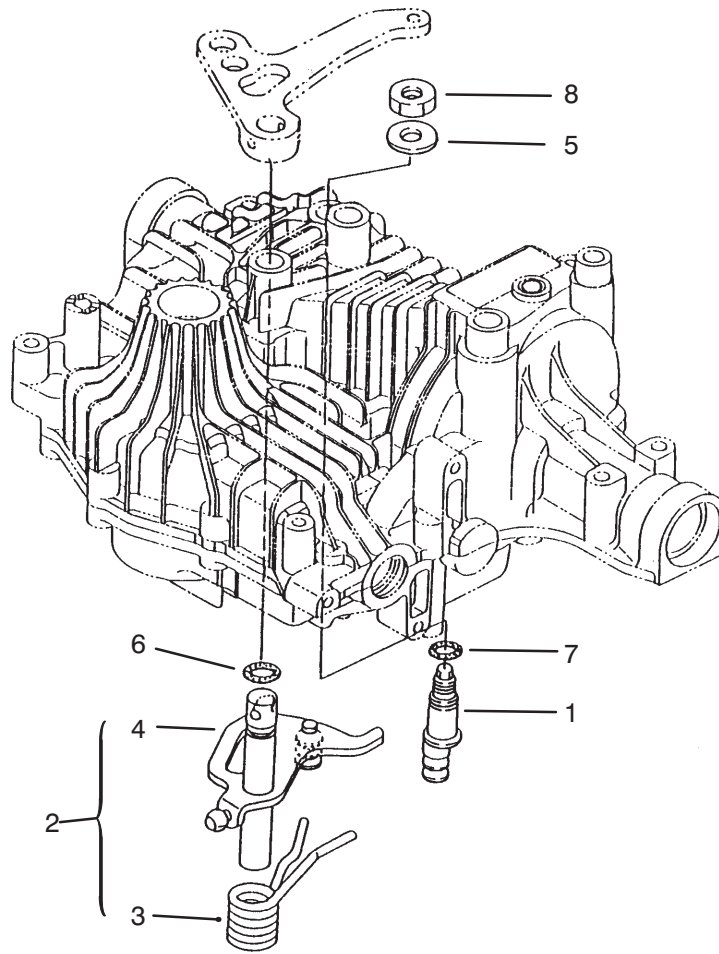

Sheet No.: 408

C-1866

N-Centering

Ref. No.	Part No.	Qty.	Description
1	93-0413	1	Fulcrum (Only On: 72043, 72063, 72103)
2	93-0414	1	Shaft ASM INCL 3-4 (Only On: 72043, 72063, 72103)
†3		1	Spring (Only On: 72043, 72063, 72103)
†4		1	Shaft-Control (Only On: 72043, 72063, 72103)
5	93-0417	1	Washer (Only On: 72043, 72063, 72103)
6	93-0418	1	Packing (Only On: 72043, 72063, 72103)
7	93-0419	1	Packing (Only On: 72043, 72063, 72103)
8	93-0420	1	Nut (Only On: 72043, 72063, 72103)

PROTOTYPE

† Included in a service kit or in an assembly