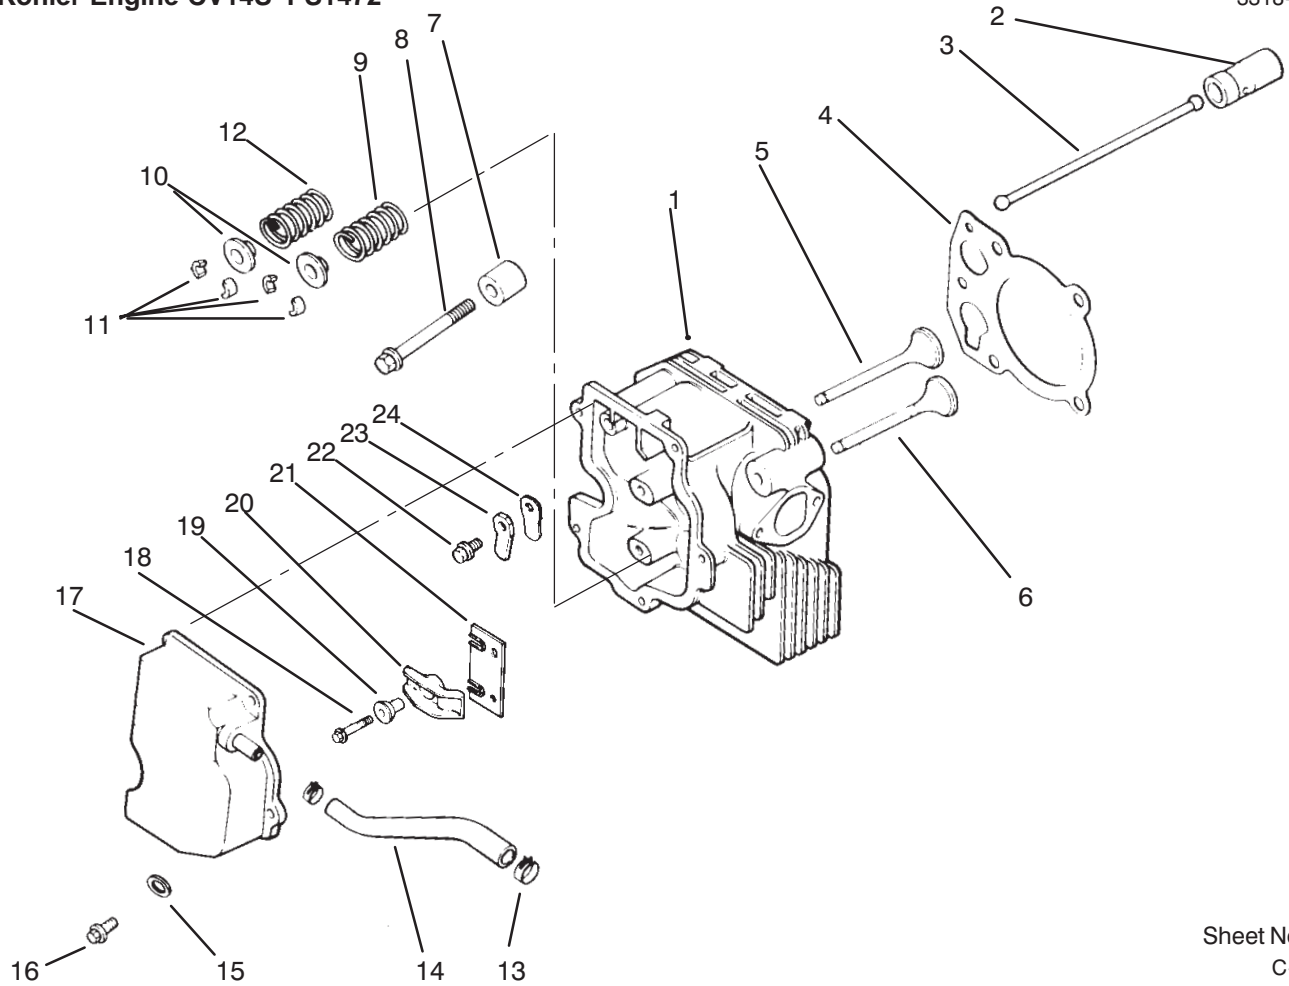

Sheet No.: 104
C-1951

Cylinder Head / Valve / Breather

Ref. No.	Part No.	Qty.	Description
1	12 318 02	1	Cylinder Head (Only On: 72042, 72043, 72062, 72063)
2	12 351 01	2	Lifter-Valve (Only On: 72042, 72043, 72062, 72063)
3	12 411 01	2	Rod-Push (Only On: 72042, 72043, 72062, 72063)
4	12 041 08	1	Gasket-Cylinder Head (Only On: 72042, 72043, 72062, 72063)
5	12 017 01	1	Valve-Intake STD (Only On: 72042, 72043, 72062, 72063)
5	12 017 02	1	Valve-Intake .25 (Only On: 72042, 72043, 72062, 72063)
6	12 016 01	1	Valve-Exhaust STD (Only On: 72042, 72043, 72062, 72063)
6	12 016 02	1	Valve-Exhaust .25 (Only On: 72042, 72043, 72062, 72063)
7	12 112 13	1	Spacer-Head Bolt Exhaust (Only On: 72042, 72043, 72062, 72063)
8	12 086 15	5	Screw M10x1.5x80 (Only On: 72042, 72043, 72062, 72063)
9	12 089 15	1	Spring-Valve Exhaust (Only On: 72042, 72043, 72062, 72063)
10	12 173 01	2	Cap-Valve Spring (Only On: 72042, 72043, 72062, 72063)
11	12 755 03	2	Kit-Retainer (Only On: 72042, 72043, 72062, 72063)
12	12 089 01	1	Spring-Valve Intake (Only On: 72042, 72043, 72062, 72063)
13	X-426-9	2	Clamp-Hose (Only On: 72042, 72043, 72062, 72063)
14	12 326 03	1	Hose-Breather (Only On: 72042, 72043, 72062, 72063)
15	12 468 05	1	Washer-Flat (Only On: 72042, 72043, 72062, 72063)
16	Sm-0645020	5	Screw M6x1.0x20 (Only On: 72042, 72043, 72062, 72063)
17	12 096 07	1	Cover-Valve W/Nipple (Only On: 72042, 72043, 72062, 72063)
18	M-0640034	2	Screw M6x1.0x34 (Only On: 72042, 72043, 72062, 72063)
19	24 194 01	2	Ball-Rocker Pivot (Only On: 72042, 72043, 72062, 72063)
20	24 186 01	2	Arm-Rocker (Only On: 72042, 72043, 72062, 72063)
21	12 146 13	1	Plate-Guide (Only On: 72042, 72043, 72062, 72063)
22	M-0545010	1	Screw M5x0.8x10 (Only On: 72042, 72043, 72062, 72063)
23	12 018 01	1	Retainer-Breather Reed (Only On: 72042, 72043, 72062, 72063)
24	24 402 03	1	Reed-Breather (Only On: 72042, 72043, 72062, 72063)