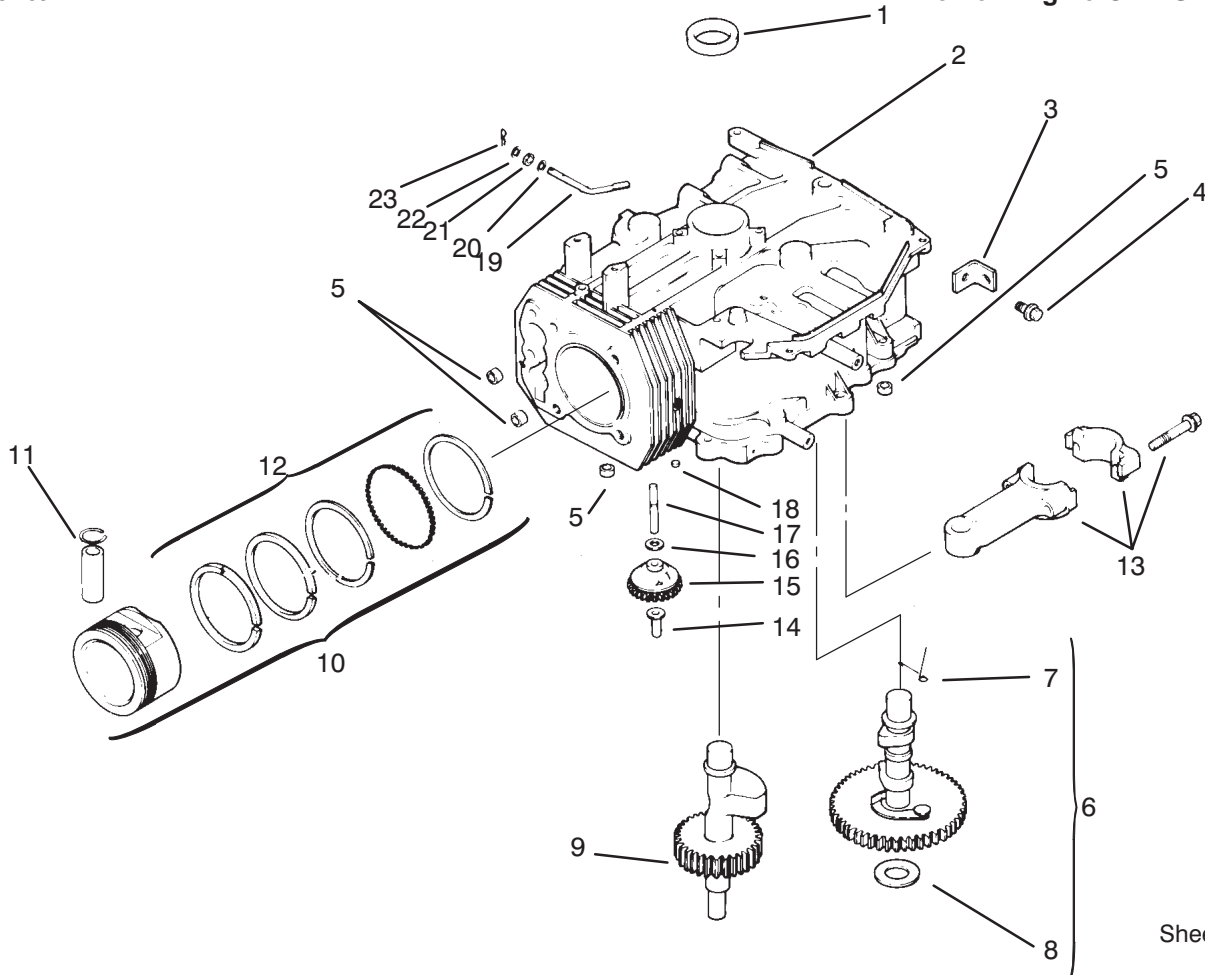

Sheet No.: 102
C-1949

Crankcase

Ref. No.	Part No.	Qty.	Description
1	12 032 03	1	Seal—Crankshaft (Only On: 72042, 72043, 72062, 72063)
*2	12 522 01	1	Block—Short (Only On: 72042, 72043, 72062, 72063)
3	12 445 02	1	Strap—Lifting (Only On: 72042, 72043, 72062, 72063)
4	M-0839025	1	Screw M8x1.25x22 (Only On: 72042, 72043, 72062, 72063)
5	12 380 03	4	Dowel—Locating (Only On: 72042, 72043, 72062, 72063)
6	12 755 49	1	Kit—Camshaft INCL 7-8 (Only On: 72042, 72043, 72062, 72063)
†7	12 089 18	1	Spring—Actuating (Only On: 72042, 72043, 72062, 72063)
8	12 422 07	1	Shim—Camshaft A/R (Only On: 72042, 72043, 72062, 72063)
†8	12 422 08	1	Shim—Camshaft A/R (Only On: 72042, 72043, 72062, 72063)
†8	12 422 09	1	Shim—Camshaft A/R (Only On: 72042, 72043, 72062, 72063)
†8	12 422 10	1	Shim—Camshaft A/R (Only On: 72042, 72043, 72062, 72063)
†8	12 422 11	1	Shim—Camshaft A/R (Only On: 72042, 72043, 72062, 72063)
†8	12 422 12	1	Shim—Camshaft A/R (Only On: 72042, 72043, 72062, 72063)
†8	12 422 13	1	Shim—Camshaft A/R (Only On: 72042, 72043, 72062, 72063)
9	12 144 19	1	Shaft—Balance (Only On: 72042, 72043, 72062, 72063)
10	12 874 01	1	Piston ASM STD INCL 11-12 (Only On: 72042, 72043, 72062, 72063)
10	12 874 02	1	Piston ASM .25 INCL 11-12 (Only On: 72042, 72043, 72062, 72063)
10	12 874 03	1	Piston ASM .50 INCL 11-12 (Only On: 72042, 72043, 72062, 72063)
†11	12 018 02	2	Retainer—Piston Pin (Only On: 72042, 72043, 72062, 72063)
†12	12 108 01	1	Ring Set STD (Only On: 72042, 72043, 72062, 72063)
†12	12 108 02	1	Ring Set .25 (Only On: 72042, 72043, 72062, 72063)
†12	12 108 03	1	Ring Set .50 (Only On: 72042, 72043, 72062, 72063)
13	12 067 01	1	Connecting Rod STD (Only On: 72042, 72043, 72062, 72063)
13	12 067 02	1	Connecting Rod .25 (Only On: 72042, 72043, 72062, 72063)
14	12 380 01	1	Pin—Governor Regulating (Only On: 72042, 72043, 72062, 72063)
15	12 043 05	1	Gear—Governor ASM (Only On: 72042, 72043, 72062, 72063)

* Not illustrated

† Included in a service kit or in an assembly