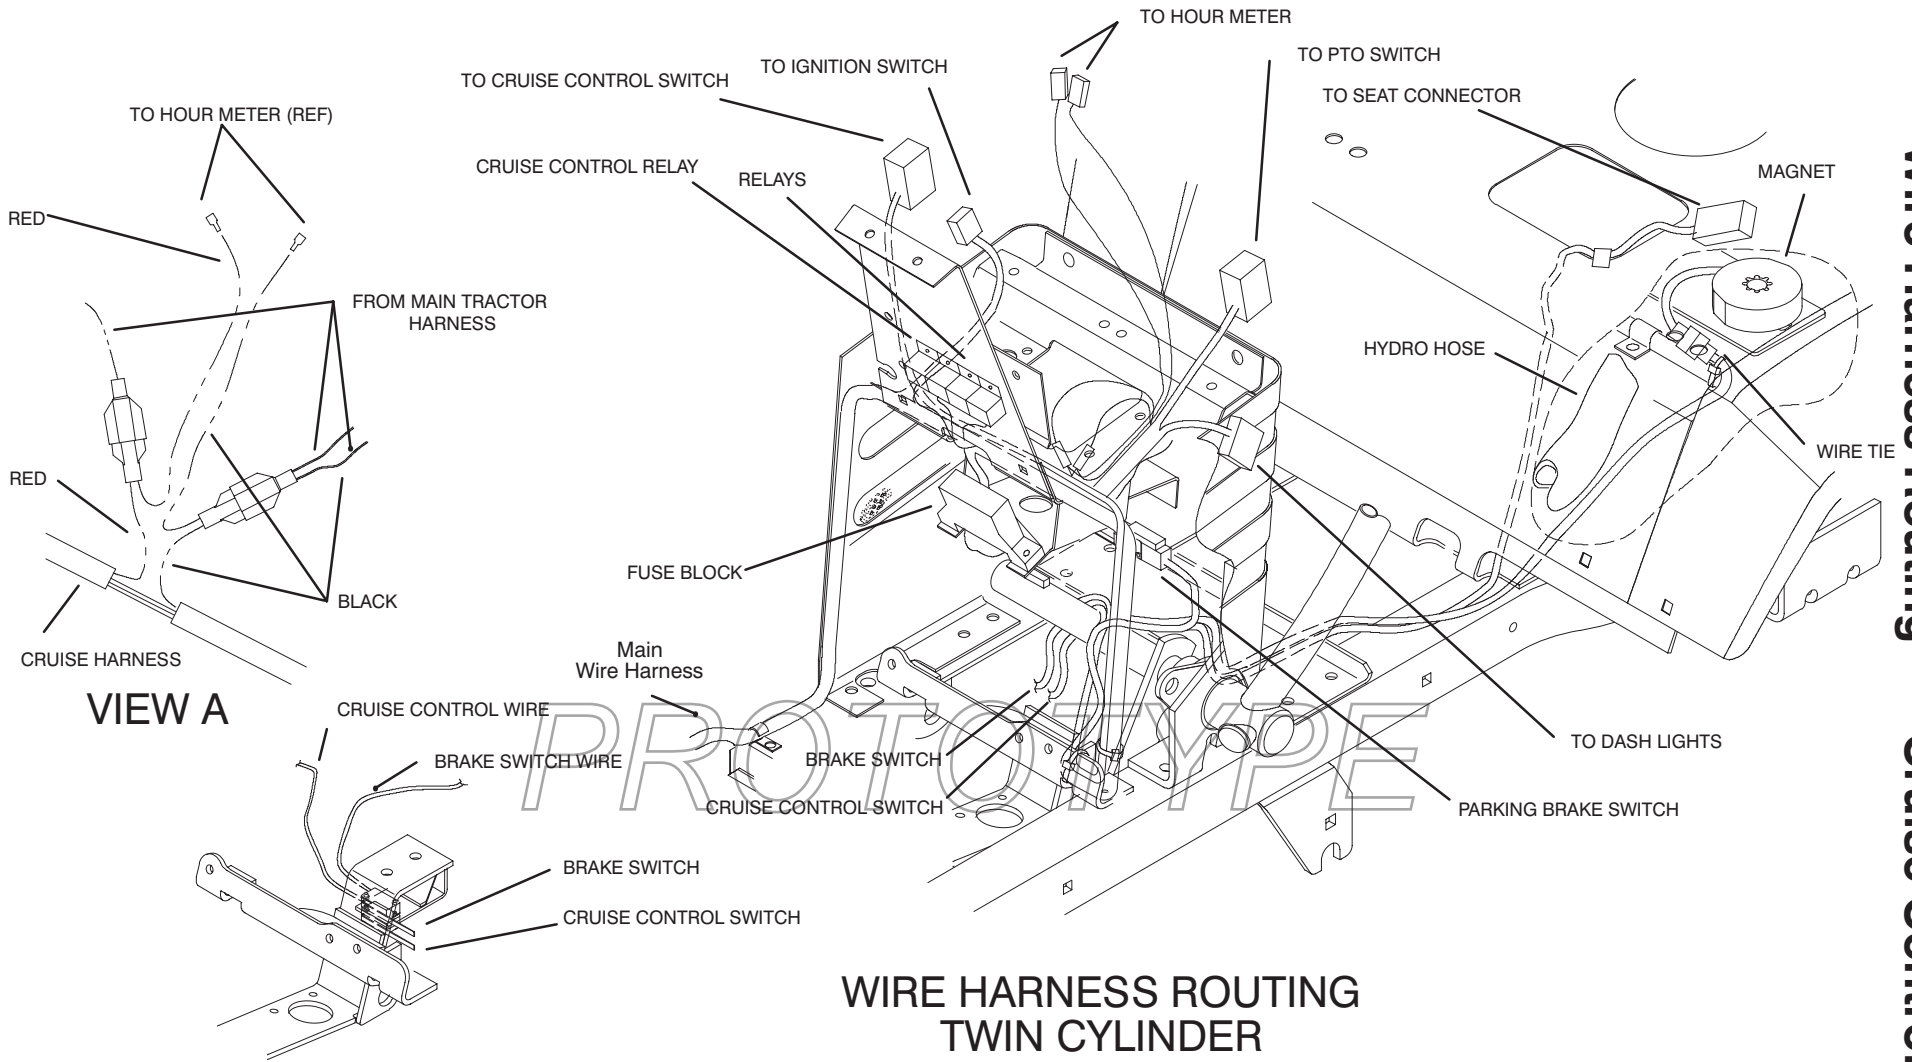

BRAKE SWITCH—HYDRO WITH CRUISE CONTROL