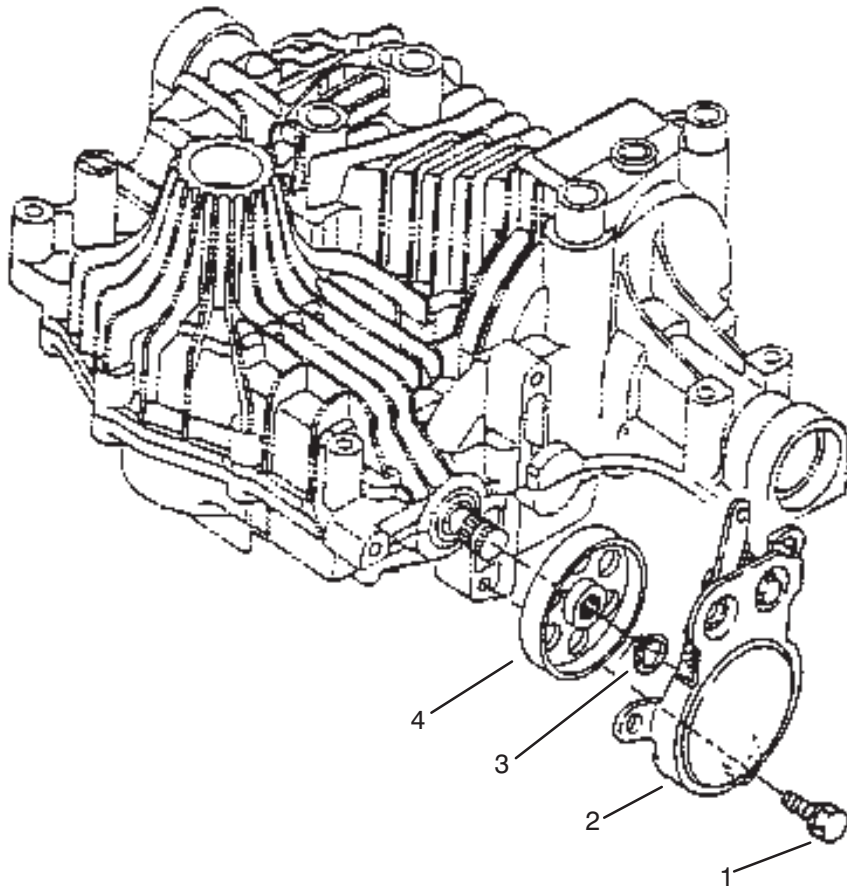

Sheet No.: 413
C-1871

Brake

Ref. No.	Part No.	Qty.	Description
1	93-0457	3	Bolt W/Washer (Only On: 72043, 72063, 72103)
2	93-0458	1	Band-Brake Interlock (Only On: 72043, 72063, 72103)
3	93-0373	1	Ring-Snap (Only On: 72043, 72063, 72103)
4	93-0460	1	Drum-Brake (Only On: 72043, 72063, 72103)

PROTOTYPE