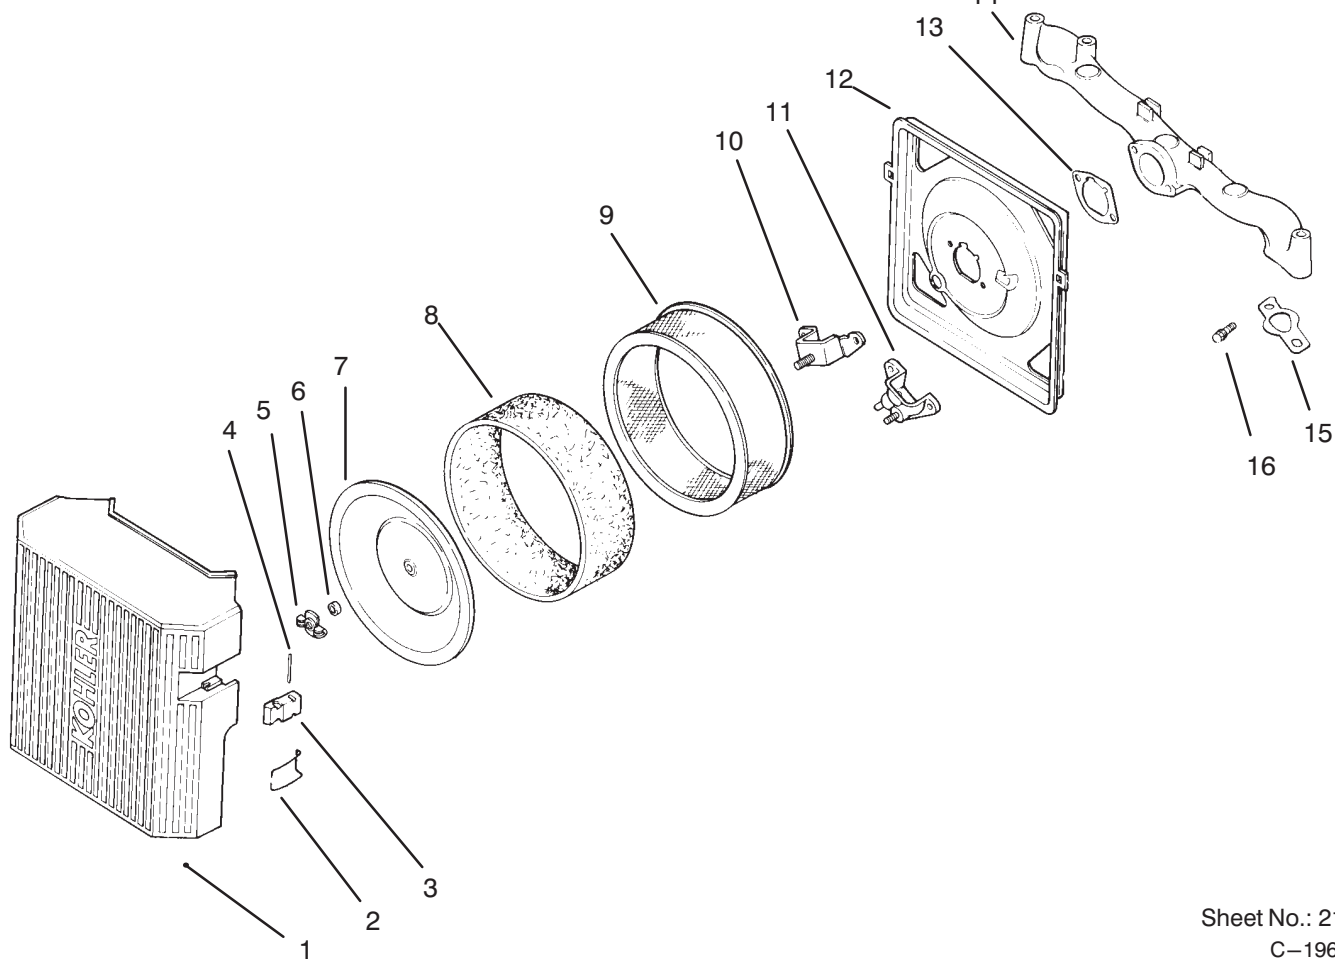

† Included in a service kit or in an assembly
* Not illustrated

Sheet No.: 209
C-1967

Engine Controls

Ref. No.	Part No.	Qty.	Description
1	Sm-0642025	1	Screw M6x1.0x25 (Only On: 72103)
2	24 090 11	1	Lever-Governor (Only On: 72103)
3	Sm-0641060	1	Nut M6x1.0 (Only On: 72103)
4	24 089 01	1	Spring-Linkage (Only On: 72103)
5	25 158 08	1	Bushing-Linkage (Only On: 72103)
6	24 079 04	1	Linkage-Throttle (Only On: 72103)
7	25 158 11	1	Bushing-Linkage (Only On: 72103)
8	24 126 13	1	Bracket-Control (Only On: 72103)
9	24 089 03	1	Spring-Choke Return (Only On: 72103)
10	M-0547o50	1	Nut M5x0.8 (Only On: 72103)
11	Sm-0545016	1	Screw M5x0.8x16 (Only On: 72103)
12	M-0446030	1	Nut-Hex M4x0.7 (Only On: 72103)
13	Sm-0645016	4	Screw M6x1.0x16 (Only On: 72103)
14	12 237 01	2	Clamp-Cable (Only On: 72103)
15	Sm-0545016	2	Screw M5x0.8x16 (Only On: 72103)
16	24 090 07	1	Lever-Throttle Actuator (Only On: 72103)
17	24 468 01	3	Washer (Only On: 72103)
18	24 090 03	1	Lever-Throttle Control (Only On: 72103)
19	24 090 05	1	Lever-Choke (Only On: 72103)
20	24 079 05	1	Linkage-Choke (Only On: 72103)
21	M-0545020	1	Screw M5x0.8x20 (Only On: 72103)
22	41 468 03	1	Washer-Wave (Only On: 72103)
23	M-0401025	1	Screw M4x0.7x24 (Only On: 72103)
24	24 089 18	1	Spring-Governor (Only On: 72103)