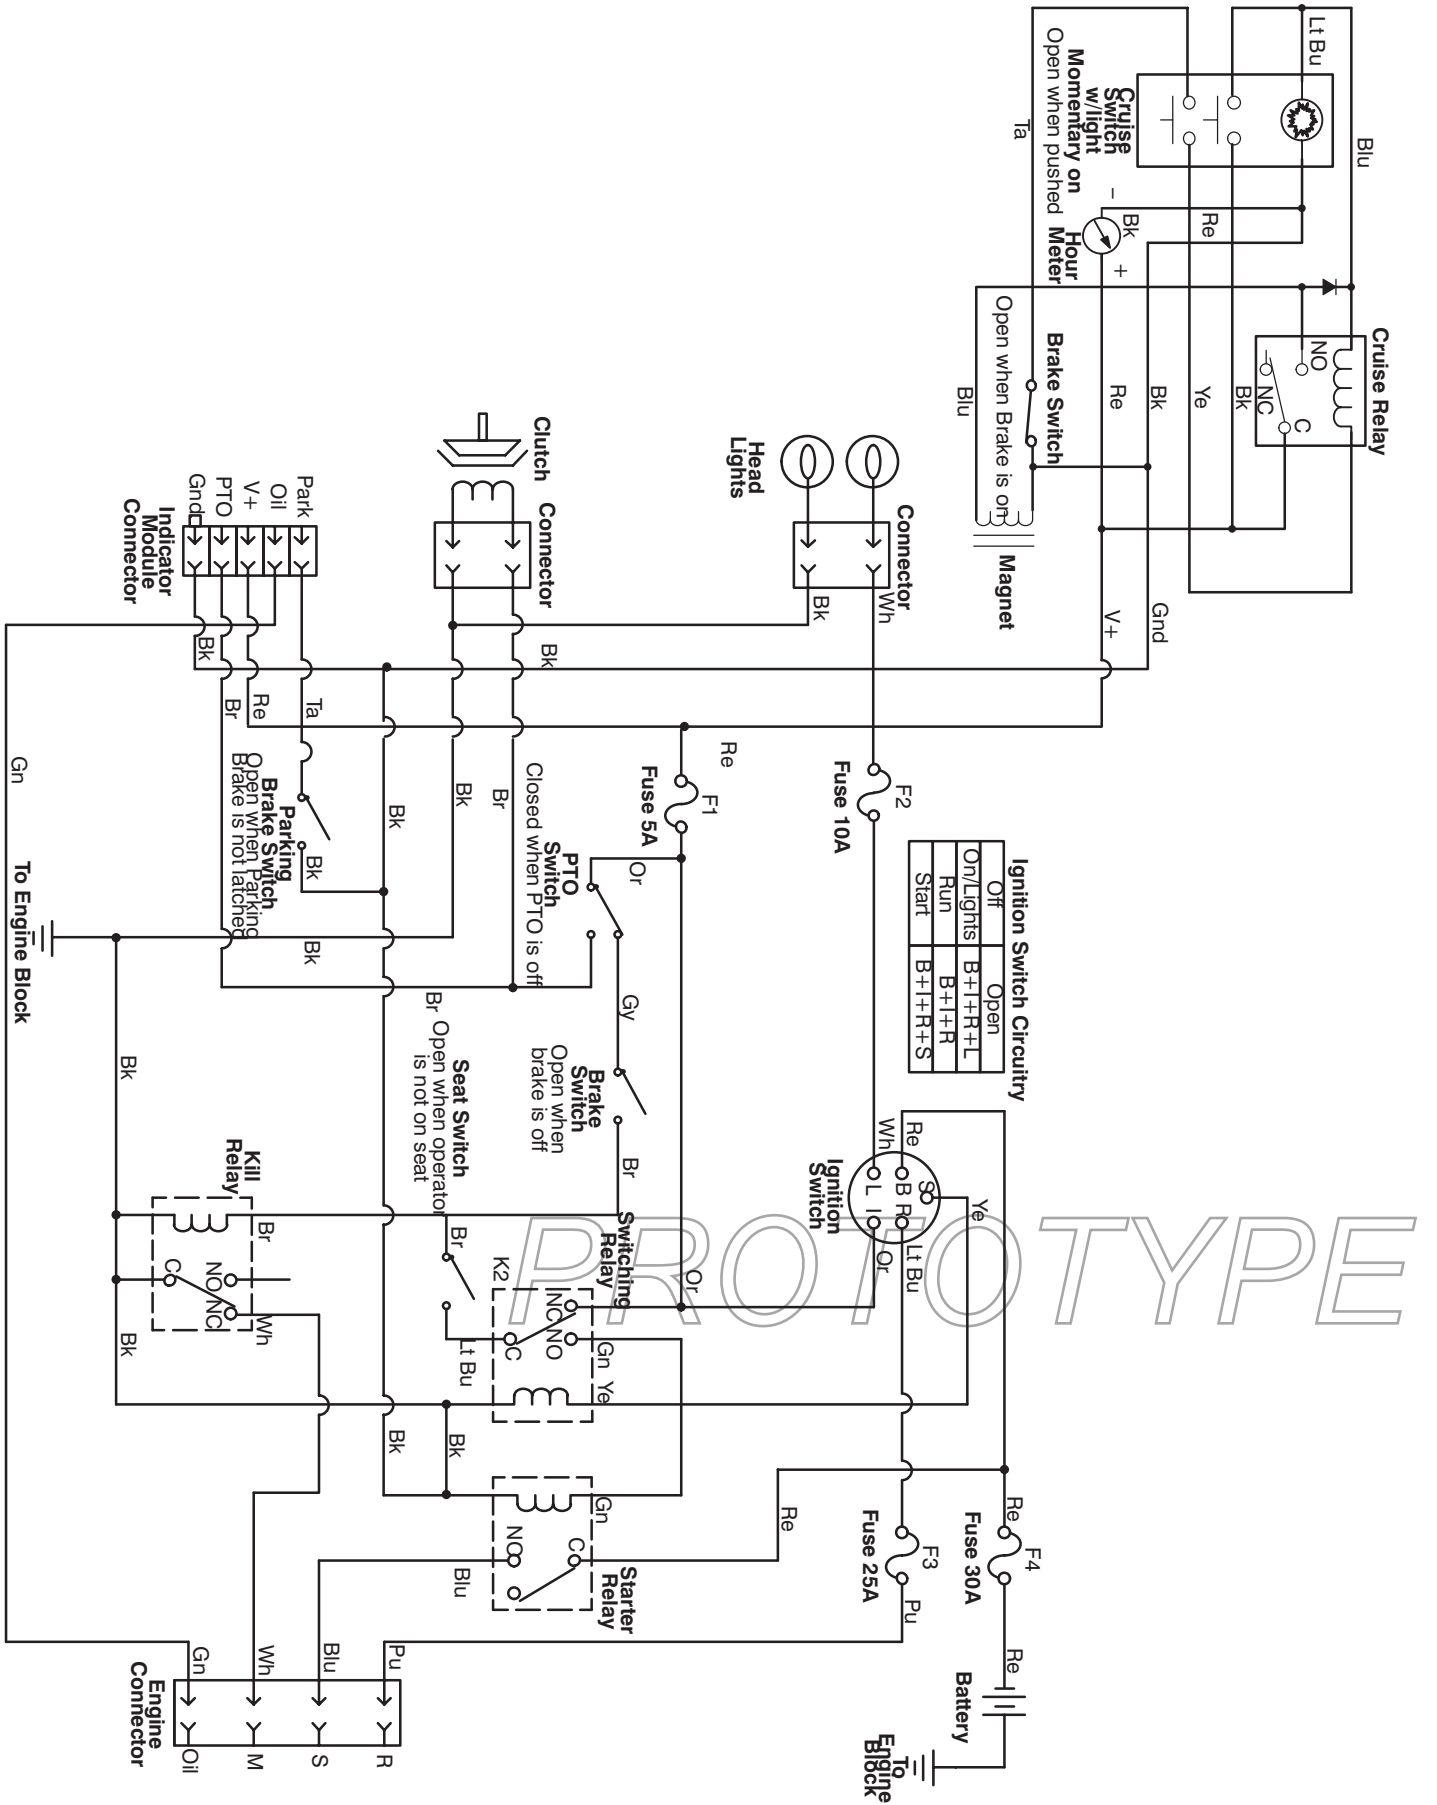

Electric Schematic Hydro Drive Cruise Control

PROTOTYPE