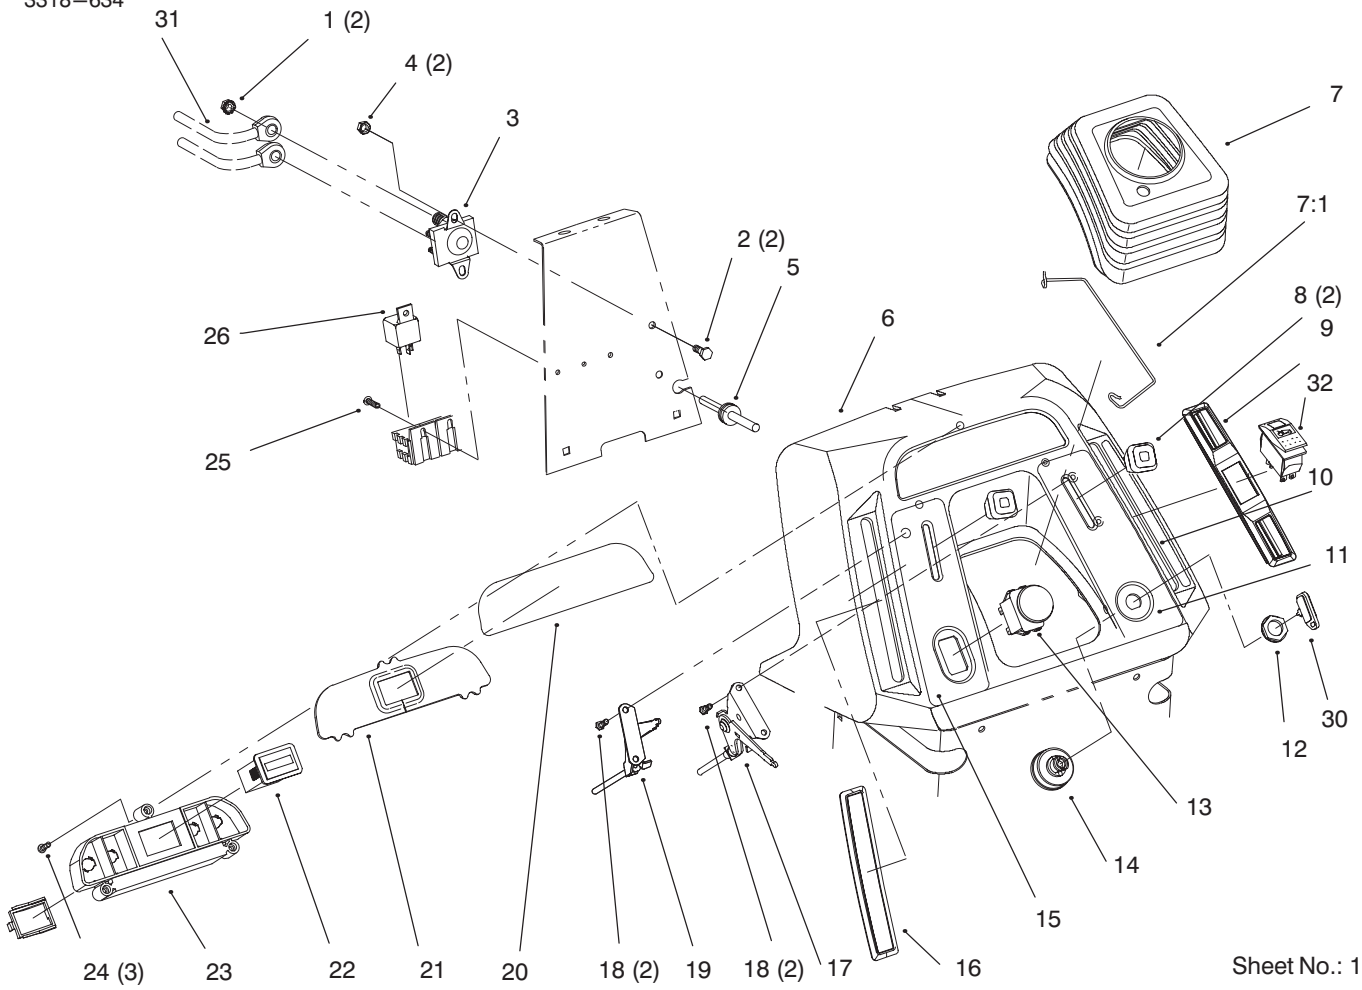

Sheet No.: 19

Dash

Ref. No.	Part No.	Qty.	Description
19	92-6783	1	Control-Choke (Only On: 72103)
20	92-6973	1	Decal-Dash Lens (Only On: 72043, 72103)
20	92-6975	1	Decal-Dash Lens (Only On: 72042, 72062, 72063)
21	92-6705	1	Lens-Dash
22	92-6715	1	Hourmeter
23	92-6709	1	Light-Indicator (Only On: 72043, 72103)
23	92-6732	1	Housing-Indicator Light (Only On: 72042, 72062, 72063)
24	32104-118	3	Screw-PH
25	32144-8	2	Screw-PPH (Only On: 72042, 72043, 72062, 72063)
25	32144-8	3	Screw-PPH (Only On: 72103)
26	116397	2	Relay (Only On: 72042, 72043, 72062, 72063)
26	116397	4	Relay (Only On: 72103)
30	62-7770	1	Key-Ignition
31	92-6989	1	Cable-Battery Red (Only On: 72042, 72043, 72062, 72063)
32	93-0527	1	Switch-Cruise (Only On: 72103)