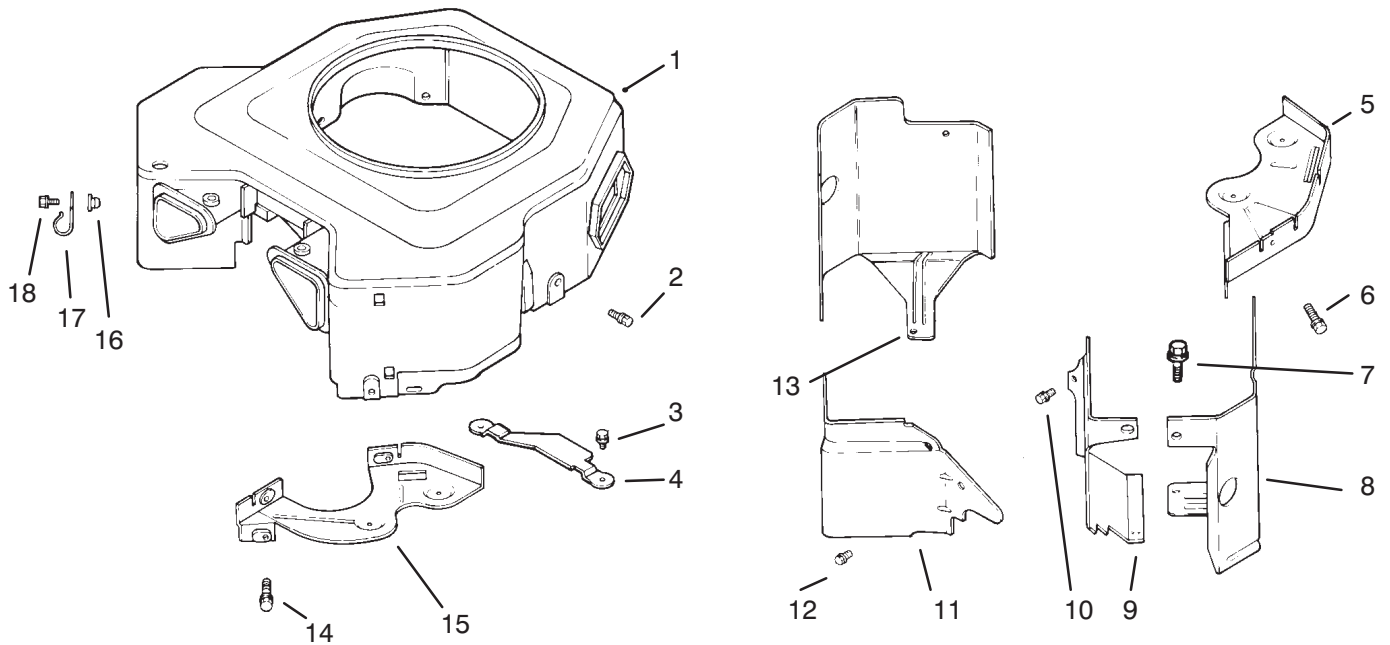

Sheet No.: 206
C-1964

Blower Housing & Baffles

Ref. No.	Part No.	Qty.	Description
1	24 027 20	1	Housing-Blower ASM (Only On: 72103)
2	M-0549016	3	Screw M5x0.8x16 (Only On: 72103)
3	Sm-0645016	4	Screw M6x1.0x16 (Only On: 72103)
4	24 314 05	1	Guard-Flywheel (Only On: 72103)
5	24 146 02	1	Plate-Backing #2 Side (Only On: 72103)
6	M-0545020	2	Screw M5x0.8x20 (Only On: 72103)
7	M-0551016	1	Screw M5x0.8x14 (Only On: 72103)
8	24 063 20	1	Baffle-Cylinder #2 Side (Only On: 72103)
9	24 063 15	1	Baffle-Valley #1 Side (Only On: 72103)
10	M-0549010	2	Screw M5x0.8x10 (Only On: 72103)
11	24 063 14	1	Baffle-Valley #2 Side (Only On: 72103)
12	M-0549016	2	Screw M5x0.8x16 (Only On: 72103)
13	24 063 06	1	Baffle-Cylinder #1 Side (Only On: 72103)
14	M-0649016	2	Screw M6x1.0x16 (Only On: 72103)
15	24 146 14	1	Plate-Backing #1 Side (Only On: 72103)
16	24 100 01	4	Nut-Plastic (Only On: 72103)
17	47 154 01	1	Clip-Cable (Only On: 72103)
18	24 086 12	1	Screw-Cable Clip (Only On: 72103)
*	24 100 02	2	Nut INCL W/Blower Hsng (Only On: 72103)
*	24 113 10	1	Decal-Horsepower (Only On: 72103)
*	25 139 16	1	Plug INCL W/Blower Hsng (Only On: 72103)

* Not illustrated