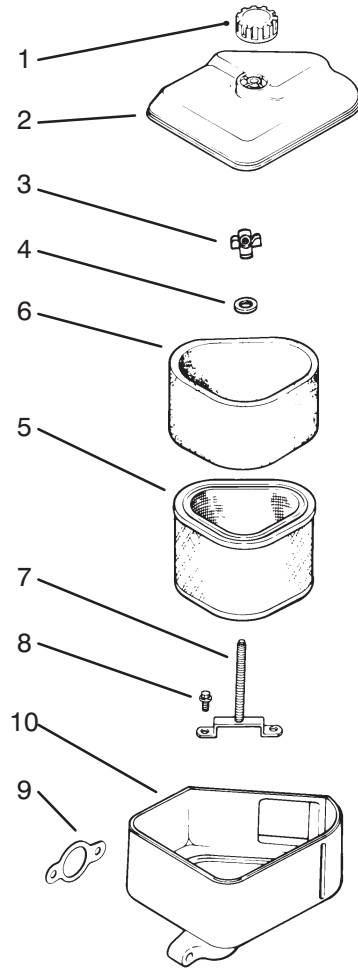

Sheet No.: 110
C-1957

Air Intake / Filtration

Ref. No.	Part No.	Qty.	Description
1	12 341 01	1	Knob-Air Cleaner Cover (Only On: 72042, 72043, 72062, 72063)
2	12 096 06	1	Cover-Air Cleaner (Only On: 72042, 72043, 72062, 72063)
3	12 100 01	1	Nut-Wing (Only On: 72042, 72043, 72062, 72063)
4	X-25-63	1	Washer-Flat (Only On: 72042, 72043, 72062, 72063)
5	12 083 05	1	Element-Air Cleaner (Only On: 72042, 72043, 72062, 72063)
6	12 083 08	1	Precleaner-Element (Only On: 72042, 72043, 72062, 72063)
7	12 072 03	1	Stud-Mounting Plate (Only On: 72042, 72043, 72062, 72063)
8	12 086 01	1	Screw-Mounting Plate (Only On: 72042, 72043, 72062, 72063)
9	12 041 02	1	Gasket-Air Cleaner (Only On: 72042, 72043, 72062, 72063)
10	12 094 01	1	Base-Air Cleaner (Only On: 72042, 72043, 72062, 72063)
*	12 113 04	1	Decal-Air Cleaner (Only On: 72042, 72043, 72062, 72063)

* Not illustrated