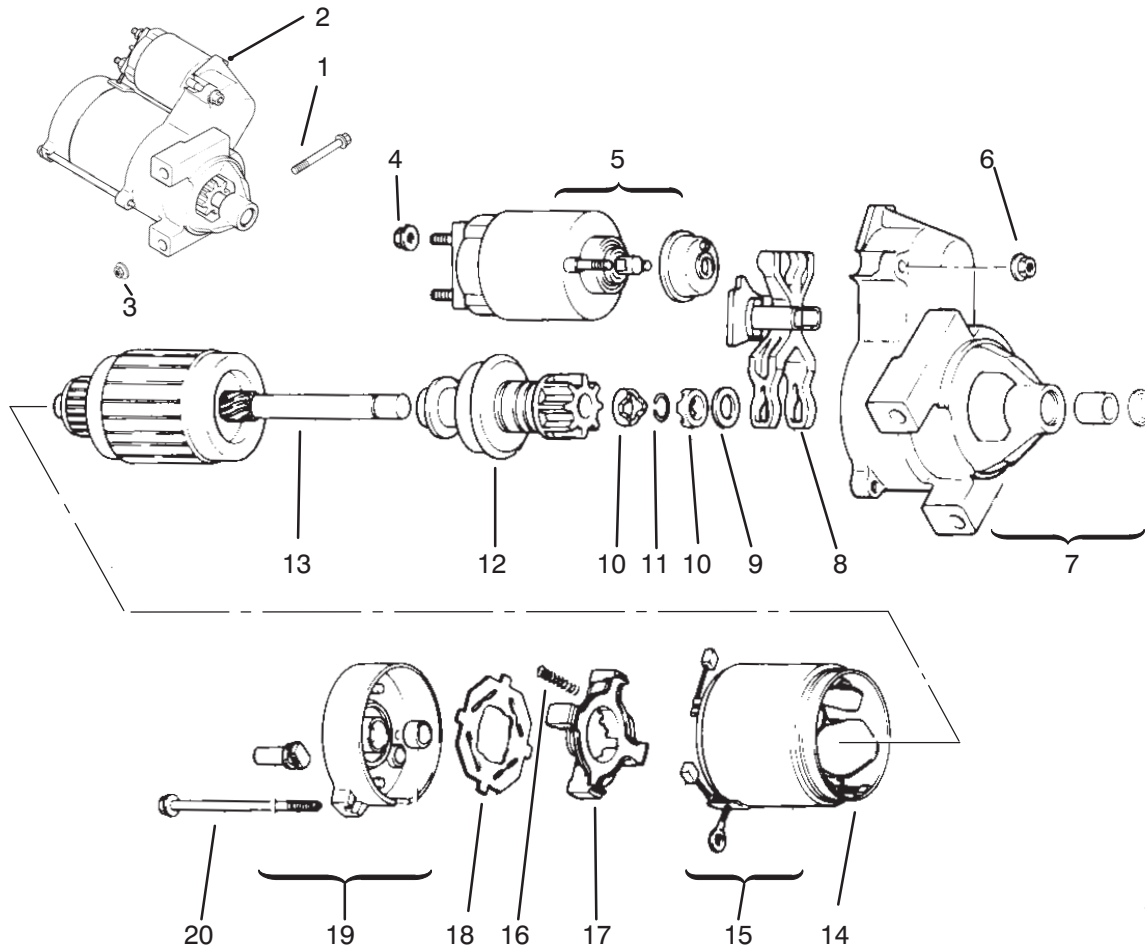

Sheet No.: 207
C-1965

Starting System

Ref. No.	Part No.	Qty.	Description
1	M-0839080	2	Screw M8x1.25x80 (Only On: 72103)
2	12 098 03	1	Starter INCL 4-20 (Only On: 72103)
3	M-0841080	1	Nut M8x1.25 (Only On: 72103)
†4	52 100 09	1	Nut-Starter (Only On: 72103)
†5	52 435 02	1	Solenoid (Only On: 72103)
†6	52 100 10	2	Nut Starter (Only On: 72103)
†7	12 081 02	1	Cap-Drive End (Only On: 72103)
†8	12 090 10	1	Lever Starter Drive (Only On: 72103)
†9	42 468 14	1	Washer-Thrust (Only On: 72103)
†10	52 100 08	2	Nut-Stop Collar (Only On: 72103)
†11	52 141 03	1	Ring-Retainer (Only On: 72103)
†12	12 239 01	1	Drive-Pinion (Only On: 72103)
†13	12 170 03	1	Armature-Starter (Only On: 72103)
†14	12 471 01	1	Frame (Only On: 72103)
†15	52 221 01	1	Kit-Brush INCL 16 (Only On: 72103)
†16	52 089 09	4	Spring-Brush (Only On: 72103)
†17	52 323 03	1	Holder-Brush (Only On: 72103)
†18	52 168 01	1	Insulator (Only On: 72103)
†19	12 301 01	1	Cap-Commutator End (Only On: 72103)
†20	52 211 05	2	Bolt (Only On: 72103)

† Included in a service kit or in an assembly