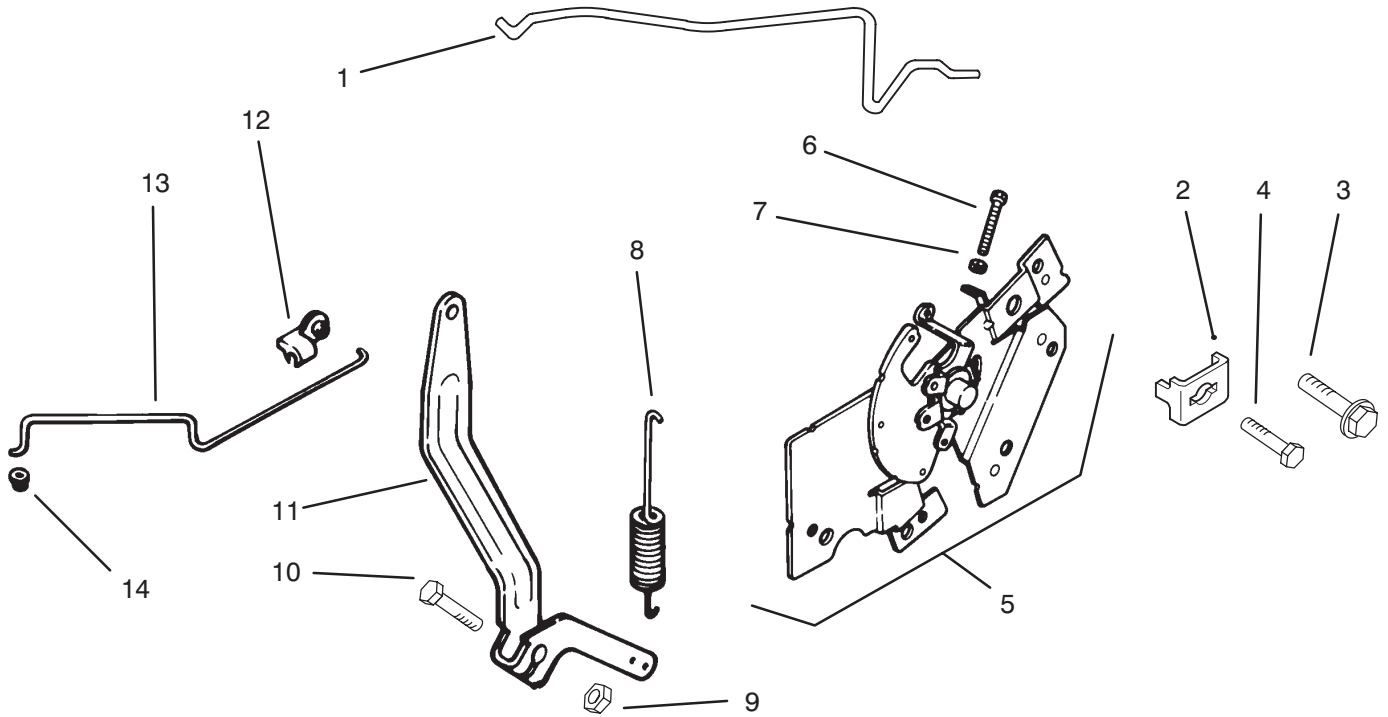

Sheet No.: 109
C-1956

Engine Controls

Ref. No.	Part No.	Qty.	Description
1	12 079 07	1	Linkage-choke (Only On: 72042, 72043, 72062, 72063)
2	12 237 01	2	Clamp-Cable (Only On: 72042, 72043, 72062, 72063)
3	M-0645016	2	Screw-HH M6x1.0x16 (Only On: 72042, 72043, 72062, 72063)
4	M-0545016	2	Screw M5x0.8x16 (Only On: 72042, 72043, 72062, 72063)
5	12 536 02	1	Control-ASM INCL 6-7 (Only On: 72042, 72043, 72062, 72063)
†6	M-0401030	1	Screw-HHF M4x0.7x28 (Only On: 72042, 72043, 72062, 72063)
†7	M-0446030	1	Nut-Hex M4x0.7 (Only On: 72042, 72043, 72062, 72063)
8	52 089 07	1	Spring-Governor (Only On: 72042, 72043, 72062, 72063)
9	Sm-0641060	1	Nut M6x1.0 (Only On: 72042, 72043, 72062, 72063)
10	Sm-0642025	1	Screw M6x1.0x25 (Only On: 72042, 72043, 72062, 72063)
11	12 090 05	1	Lever-Governor (Only On: 72042, 72043, 72062, 72063)
12	25 158 11	1	Bushing-Linkage (Only On: 72042, 72043, 72062, 72063)
13	12 079 01	1	Linkage-Throttle (Only On: 72042, 72043, 72062, 72063)
14	25 158 08	1	Bushing-Linkage (Only On: 72042, 72043, 72062, 72063)

† Included in a service kit or in an assembly