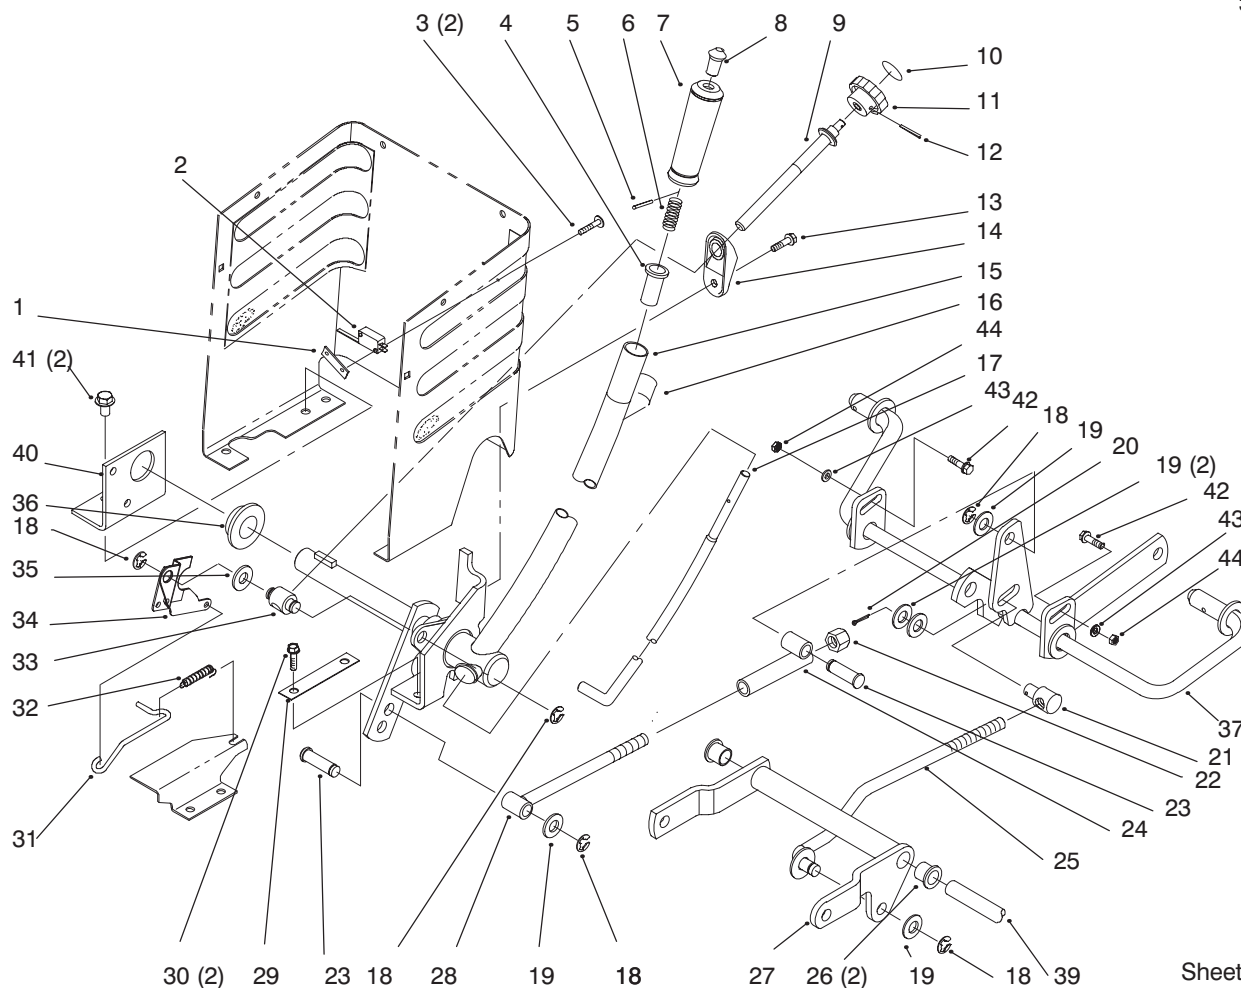

Sheet No.: 11

Lift Lever and Height of Cut

Ref. No.	Part No.	Qty.	Description
26	256-90	2	Bushing-Flange
27	92-6855-03	1	Arm
28	78-7360	1	Rod
29	78-6810-03	1	Plate
30	32144-14	2	Screw-HH
31	92-6978	1	Rod-HOC Indicator
32	92-7007	1	Spring-Extension
33	78-2140	1	Trunnion
34	92-6979	1	Plate-HOC Gage
35	9202634	1	Washer-Flat
36	106269	1	Bearing-Flange
37	79-3401-03	1	Gage Shaft
39	78-6831	1	Shaft
40	93-0523	1	Bracket-Pivot Linkage
41	32144-14	2	Screw-HH (Only On: 72043, 72063, 72103)
41	32144-70	2	Screw-TAP (Only On: 72042, 72062)
42	3231-25	2	Screw-CARR
43	3256-24	2	Washer-Flat
44	3296-39	2	Nut-Lock

PROTOTYPE