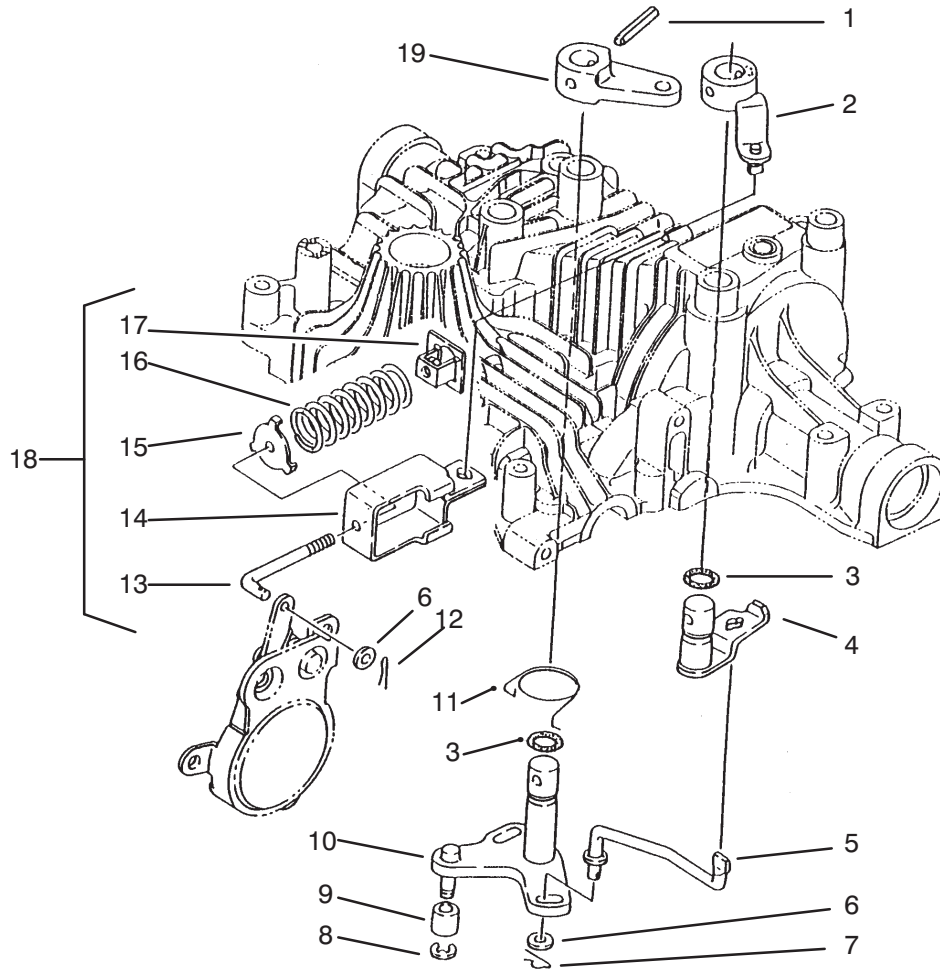

Sheet No.: 409

C-1867

Brake Interlock

Ref. No.	Part No.	Qty.	Description
1	93-0411	2	Pin-Roll (Only On: 72043, 72063, 72103)
2	93-0433	1	Arm-Brake B (Only On: 72043, 72063, 72103)
3	93-0418	2	Packing (Only On: 72043, 72063, 72103)
4	93-0432	1	Arm-Brake A (Only On: 72043, 72063, 72103)
5	93-0431	1	Rod-Brake (Only On: 72043, 72063, 72103)
6	93-0435	2	Washer (Only On: 72043, 72063, 72103)
7	93-0434	1	Pin-Snap (Only On: 72043, 72063, 72103)
8	93-0410	1	Ring (Only On: 72043, 72063, 72103)
9	93-0421	1	Bushing (Only On: 72043, 72063, 72103)
10	93-0430	1	Shaft-Brake (Only On: 72043, 72063, 72103)
11	93-0422	1	Return-Brake (Only On: 72043, 72063, 72103)
12	93-0412	1	Pin-Cotter (Only On: 72043, 72063, 72103)
†13	93-0428	1	Rod-Adjuster (Only On: 72043, 72063, 72103)
†14	93-0426	1	Holder-Spring (Only On: 72043, 72063, 72103)
†15	93-0425	1	Guide-Spring (Only On: 72043, 72063, 72103)
†16	93-0427	1	Spring (Only On: 72043, 72063, 72103)
†17	93-0424	1	Adjuster (Only On: 72043, 72063, 72103)
18	93-0423	1	Rod ASM INCL 13-17 (Only On: 72043, 72063, 72103)
19	93-0429	1	Arm-Brake (Only On: 72043, 72063, 72103)

† Included in a service kit or in an assembly