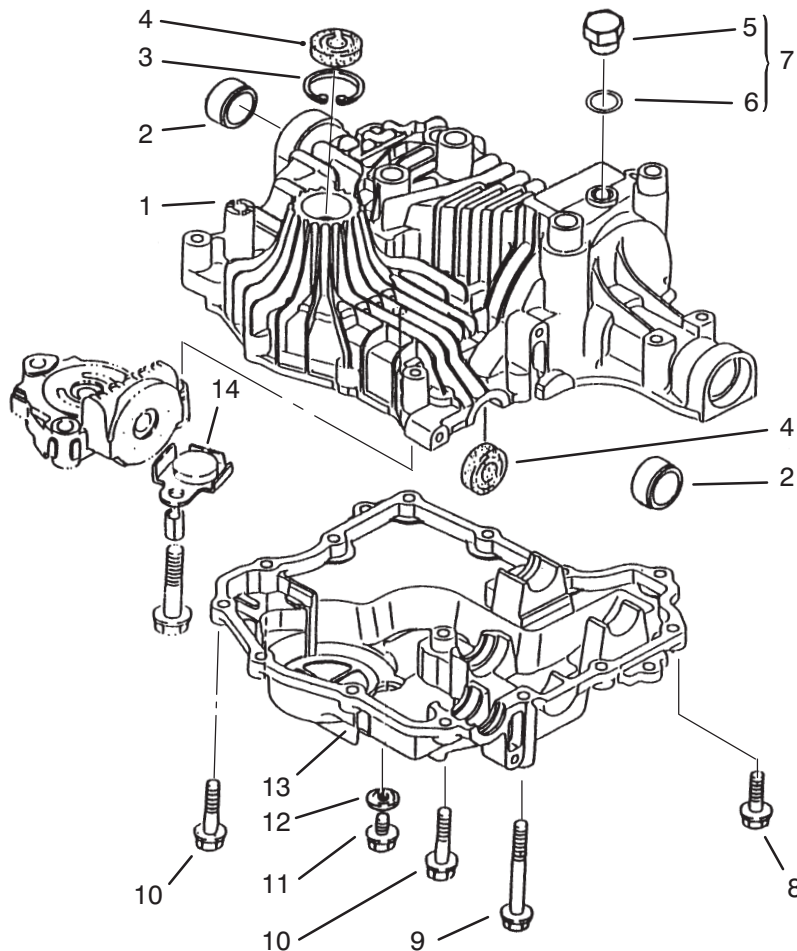

Sheet No.: 401

c-1860

Transaxle Case

Ref. No.	Part No.	Qty.	Description
1	93-0351	1	Upper Case ASM INCL 2-6 (Only On: 72043, 72063, 72103)
†2		2	Bushing (Only On: 72043, 72063, 72103)
†3	93-0360	1	Ring (Only On: 72043, 72063, 72103)
†4	93-0361	2	Seal (Only On: 72043, 72063, 72103)
†5		1	Plug (Only On: 72043, 72063, 72103)
†6		1	Packing (Only On: 72043, 72063, 72103)
7	93-0356	1	Plug/Packing INCL 5-6 (Only On: 72043, 72063, 72103)
8	93-0363	11	Screw-TAP (Only On: 72043, 72063, 72103)
9	93-0354	1	Bolt (Only On: 72043, 72063, 72103)
10	93-0364	2	Screw-TAP (Only On: 72043, 72063, 72103)
11	93-0362	1	Bolt (Only On: 72043, 72063, 72103)
13	93-0353	1	Case-Lower (Only On: 72043, 72063, 72103)
14	93-0355	1	Magnet (Only On: 72043, 72063, 72103)

† Included in a service kit or in an assembly