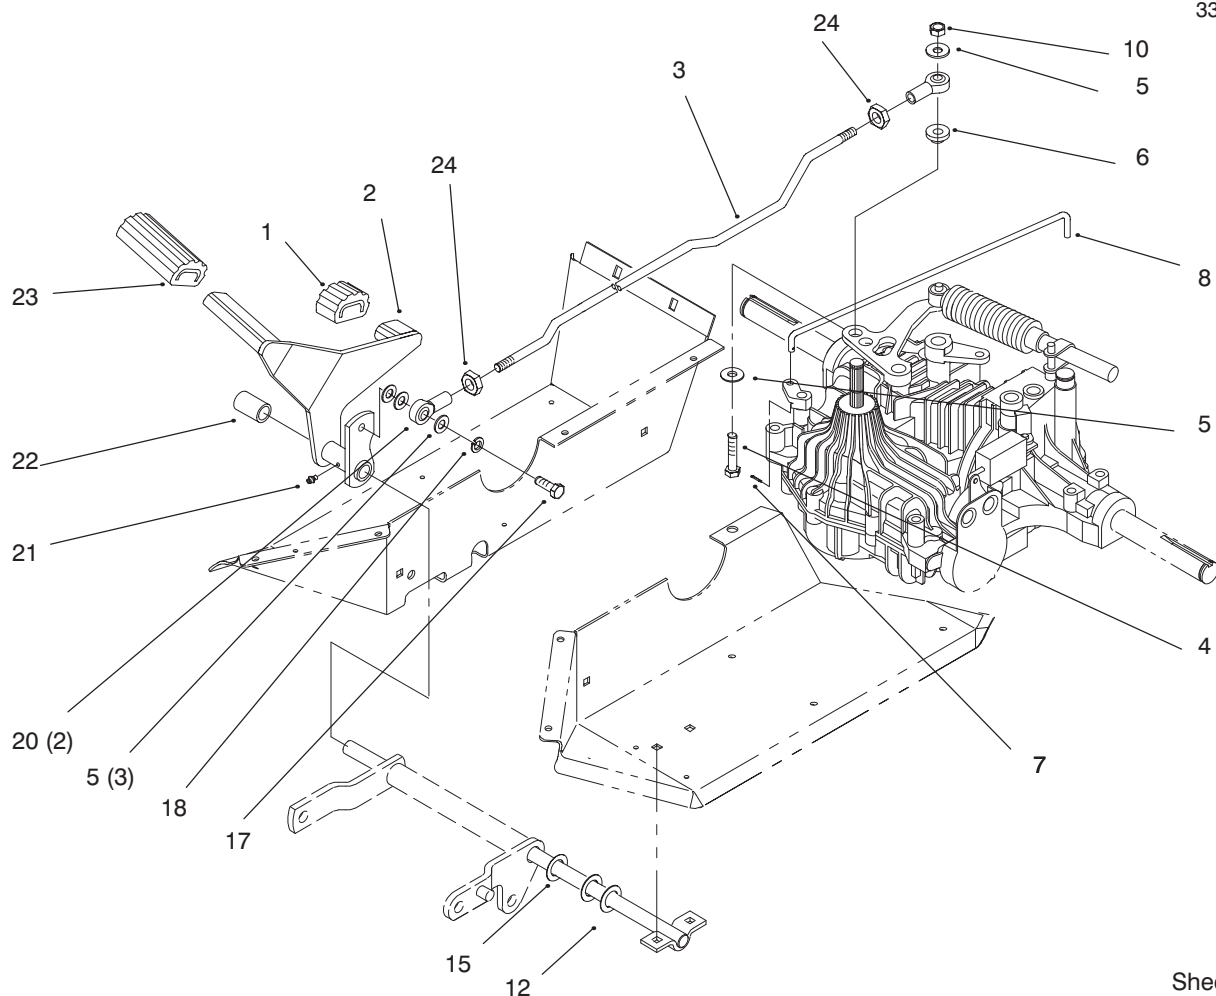

Sheet No.: 13

Hydro Control

Ref. No.	Part No.	Qty.	Description
1	92-6903	1	Pad-Pedal Reverse (Only On: 72043, 72063, 72103)
2	92-6913-03	1	Pedal-Hydro (Only On: 72043, 72063, 72103)
3	92-7018	1	Rod (Only On: 72043, 72063, 72103)
4	323-10	1	Screw-HH (Only On: 72043, 72063, 72103)
5	3256-24	4	Washer-Flat (Only On: 72103)
5	3256-24	5	Washer-Flat
6	92-6962	1	Bushing (Only On: 72043, 72063, 72103)
7	3272-2	1	Pin-Cotter (Only On: 72043, 72063, 72103)
8	92-6970	1	Rod-Bypass (Only On: 72043, 72063, 72103)
10	3296-39	1	Nut-Lock (Only On: 72043, 72063, 72103)
12	9202154	2	Washer-Flat (Only On: 72043, 72063, 72103)
15	94-4945	1	Spacer (Only On: 72043, 72063, 72103)
17	323-7	1	Screw-HH (Only On: 72043, 72063, 72103)
18	3253-5	1	Washer-Lock (Only On: 72043, 72063, 72103)
20	92-7008	2	Rod End (Only On: 72043, 72063, 72103)
21	302-26	1	Fitting-Grease (Only On: 72043, 72063, 72103)
22	92-6966	1	Spacer-Hydro Pedal (Only On: 72043, 72063, 72103)
23	92-6902	1	Pad-Pedal Forward (Only On: 72043, 72063, 72103)
24	3220-3	2	Nut-HJ (Only On: 72043, 72063, 72103)