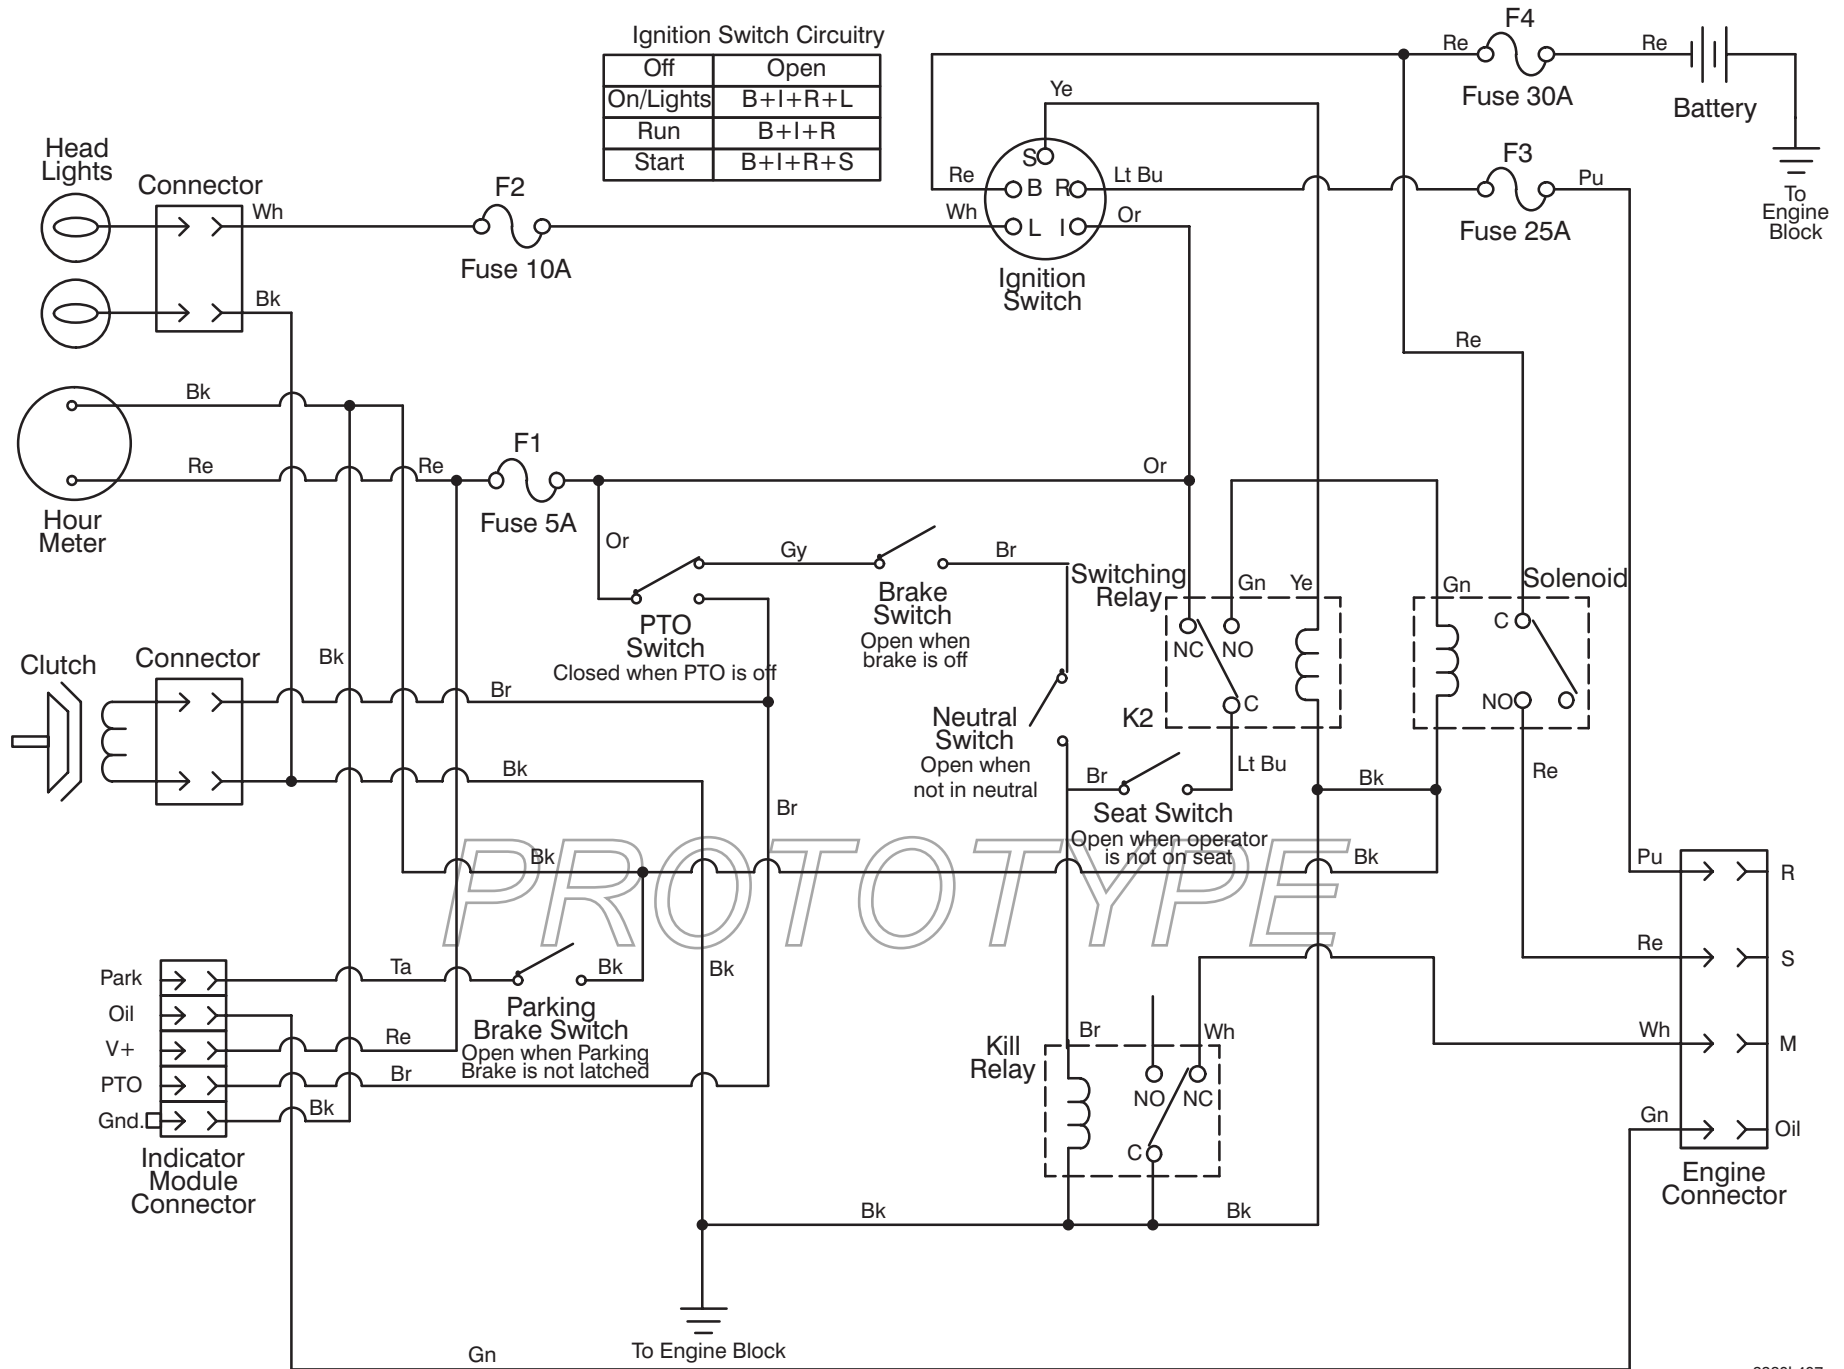

Electric Schematic Twin Cylinder Gear Drive

Ignition Switch Circuitry

Off	Open
On/Lights	B+I+R+L
Run	B+I+R
Start	B+I+R+S