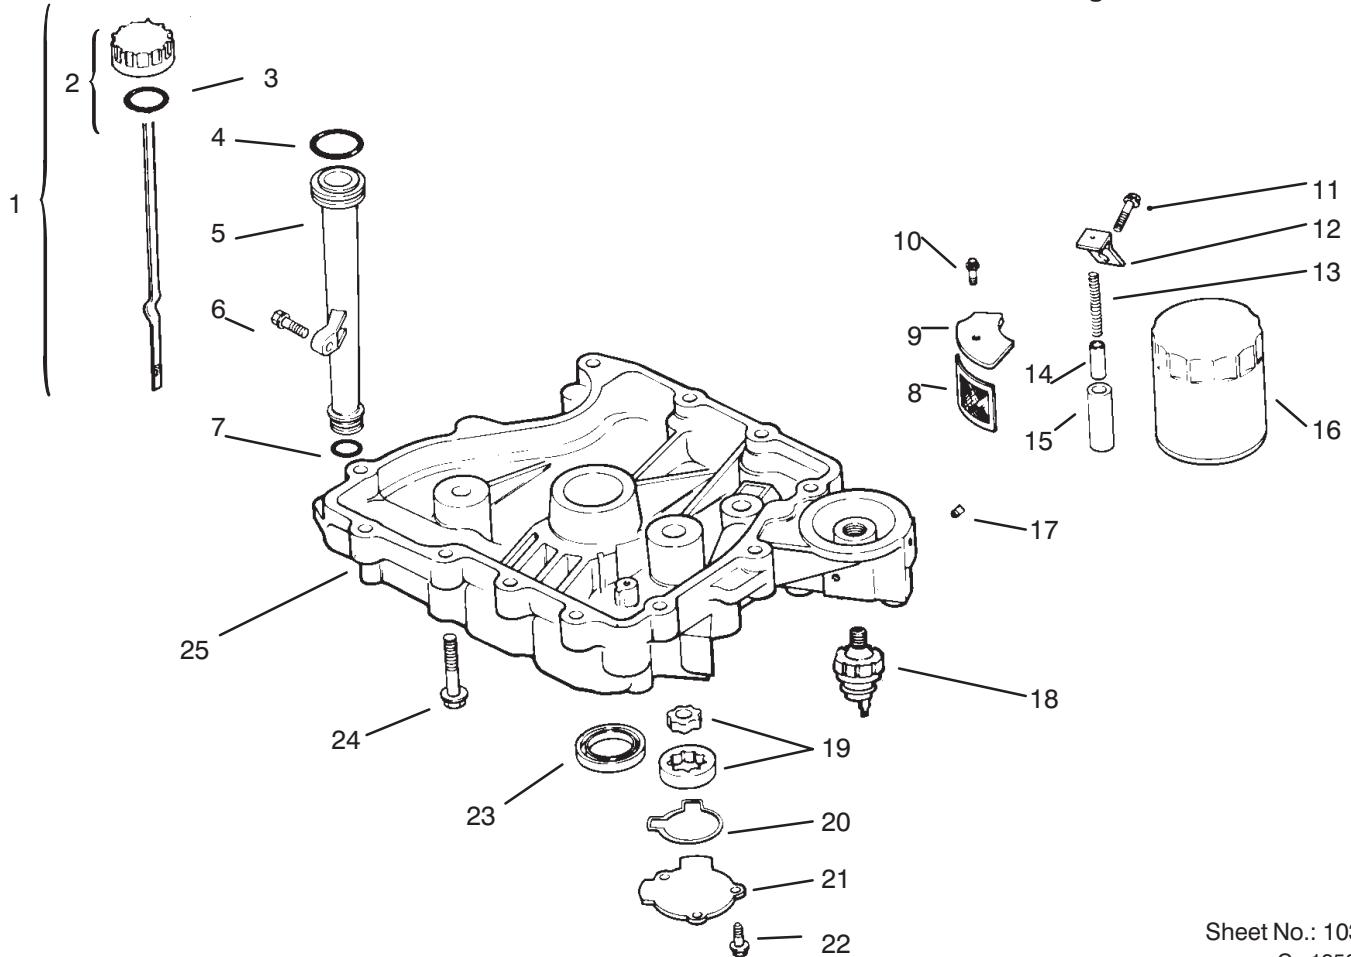

Sheet No.: 103
C-1950

Oil Pan / Lubrication

Ref. No.	Part No.	Qty.	Description
1	12 038 01	1	Dipstick INCL 2-3 (Only On: 72042, 72043, 72062, 72063)
†2	25 755 13	1	Kit-Oil Cap INCL 3 (Only On: 72042, 72043, 72062, 72063)
†3	12 153 03	1	O Ring-Fill Cap (Only On: 72042, 72043, 72062, 72063)
4	12 153 02	1	O Ring-Upper Fill Tube (Only On: 72042, 72043, 72062, 72063)
5	12 123 04	1	Tube-Oil Fill (Only On: 72042, 72043, 72062, 72063)
6	Sm-0545020	1	Screw M5x0.8x20 (Only On: 72042, 72043, 72062, 72063)
7	12 153 01	1	O Ring-Lower Fill Tube (Only On: 72042, 72043, 72062, 72063)
8	12 162 02	1	Screen-Oil Pickup (Only On: 72042, 72043, 72062, 72063)
9	12 096 03	1	Cover-Oil Pickup Screen (Only On: 72042, 72043, 72062, 72063)
10	M-0545016	1	Screw M5x0.8x16 (Only On: 72042, 72043, 72062, 72063)
11	M-1039025	1	Screw M10x1.5x25 (Only On: 72042, 72043, 72062, 72063)
12	12 126 02	1	Bracket-Oil Pump Relief (Only On: 72042, 72043, 72062, 72063)
13	12 089 03	1	Spring-Oil Relief Valve (Only On: 72042, 72043, 72062, 72063)
14	12 462 01	1	Piston-Oil Relief Valve (Only On: 72042, 72043, 72062, 72063)
15	12 208 01	1	Body-Oil Relief Valve (Only On: 72042, 72043, 72062, 72063)
16	12 050 01	1	Filter-Oil (Only On: 72042, 72043, 72062, 72063)
17	X-75-10	2	Plug-SH 3/8 NPTF (Only On: 72042, 72043, 72062, 72063)
18	52 099 06	1	Switch-Oil Pressure (Only On: 72042, 72043, 72062, 72063)
19	12 393 01	1	Pump-Oil (Only On: 72042, 72043, 72062, 72063)
20	12 032 04	1	O Ring-Oil Pump Cover (Only On: 72042, 72043, 72062, 72063)
21	12 096 02	1	Cover-Oil Pump (Only On: 72042, 72043, 72062, 72063)
22	M-0545016	3	Screw M5x0.8x16 (Only On: 72042, 72043, 72062, 72063)
23	12 032 03	1	Seal-Crankshaft (Only On: 72042, 72043, 72062, 72063)
24	Sm-0838045	12	Screw M8x1.25x45 (Only On: 72042, 72043, 72062, 72063)
25	12 199 21	1	Pan-Oil (Only On: 72042, 72043, 72062, 72063)
*	52 518 21	1	Lead-Oil Switch W/Tabs (Only On: 72042, 72043, 72062, 72063)

† Included in a service kit or in an assembly

* Not illustrated