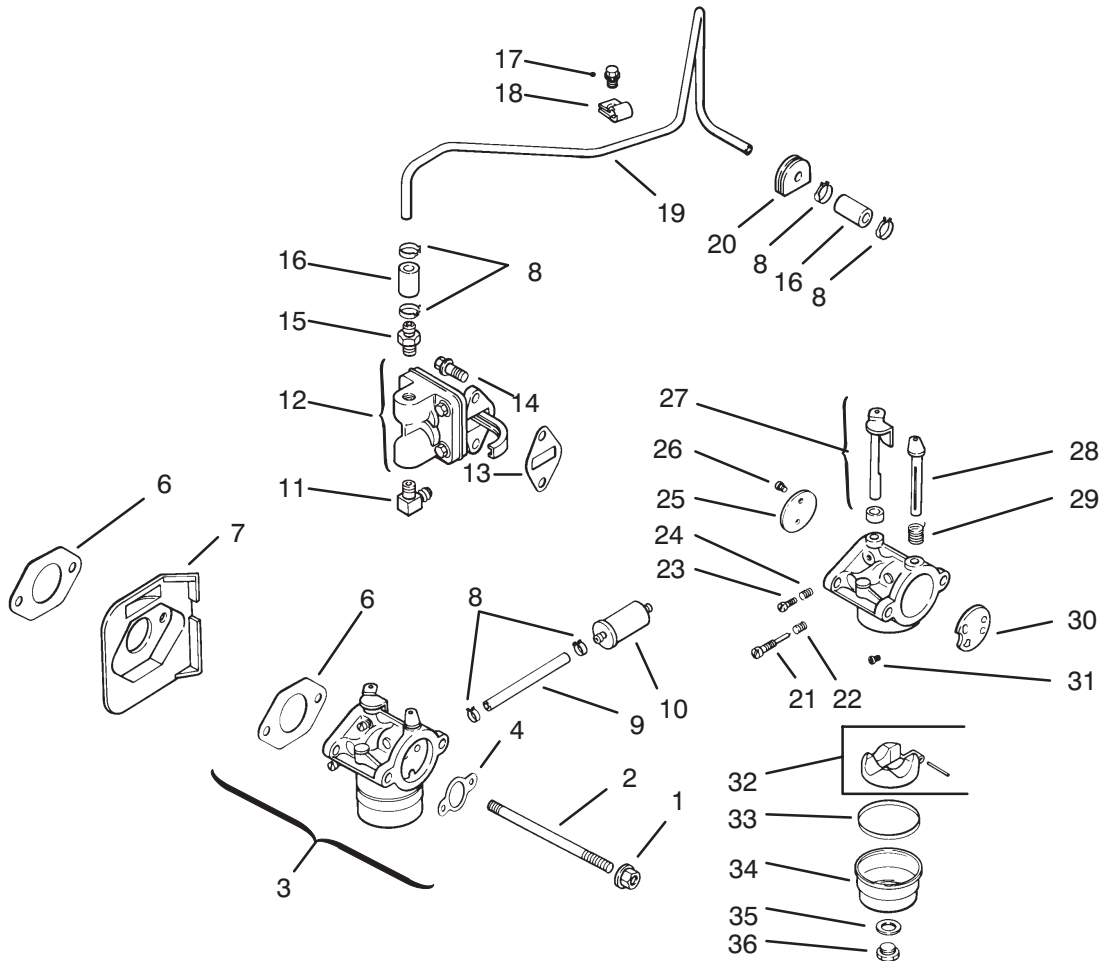

Sheet No.: 108
C-1955

Fuel System

Ref. No.	Part No.	Qty.	Description
1	Sm-0641060	2	Nut M6x1.0 (Only On: 72042, 72043, 72062, 72063)
2	M-0629122	2	Stud M6x1.0x110 (Only On: 72042, 72043, 72062, 72063)
3	12 853 01	1	Kit-Carb INCL 4/6/21-36 (Only On: 72042, 72043, 72062, 72063)
†4	12 041 02	1	Gasket-Air Cleaner (Only On: 72042, 72043, 72062, 72063)
†6	12 041 01	2	Gasket-Carburetor (Only On: 72042, 72043, 72062, 72063)
7	12 265 01	1	Deflector-Heat (Only On: 72042, 72043, 72062, 72063)
8	X-426-9	1	Clamp-Hose (Only On: 72042, 72043, 72062, 72063)
9	25 353 02	1	Line-Fuel 3" (Only On: 72042, 72043, 72062, 72063)
10	25 050 02	1	Filter-Fuel (Only On: 72042, 72043, 72062, 72063)
11	25 155 02	1	Connector-90 DEG (Only On: 72042, 72043, 72062, 72063)
12	12 559 01	1	Kit-Pump INCL 13-14 (Only On: 72042, 72043, 72062, 72063)
†13	25 041 09	1	Gasket-Fuel Pump (Only On: 72042, 72043, 72062, 72063)
†14	Sm-0645020	2	Screw M6x1.0x20 (Only On: 72042, 72043, 72062, 72063)
15	X-380-1	1	Connector-Straight (Only On: 72042, 72043, 72062, 72063)
16	12 353 01	2	Line-Fuel 1.25 Inch (Only On: 72042, 72043, 72062, 72063)
17	M-0545010	1	Screw M5x0.8x10 (Only On: 72042, 72043, 72062, 72063)
18	12 154 01	1	Clamp-Fuel Line (Only On: 72042, 72043, 72062, 72063)
19	12 123 01	1	Line-Fuel (Only On: 72042, 72043, 72062, 72063)
20	12 313 01	1	Grommet (Only On: 72042, 72043, 72062, 72063)
†21	12 368 01	1	Needle-Idle Fuel Adjust (Only On: 72042, 72043, 72062, 72063)
†22	12 089 09	1	Spring-Idle Fuel (Only On: 72042, 72043, 72062, 72063)
†23	12 086 04	1	Screw-Idle Speed Adjust (Only On: 72042, 72043, 72062, 72063)
†24	12 089 09	1	Spring-Idle Fuel (Only On: 72042, 72043, 72062, 72063)
†25	12 146 03	1	Plate-Throttle (Only On: 72042, 72043, 72062, 72063)
†26	25 086 27	1	Screw-Throttle Plate (Only On: 72042, 72043, 72062, 72063)
†27	12 144 09	1	Shaft-W/Lever & Seal (Only On: 72042, 72043, 72062, 72063)

† Included in a service kit or in an assembly