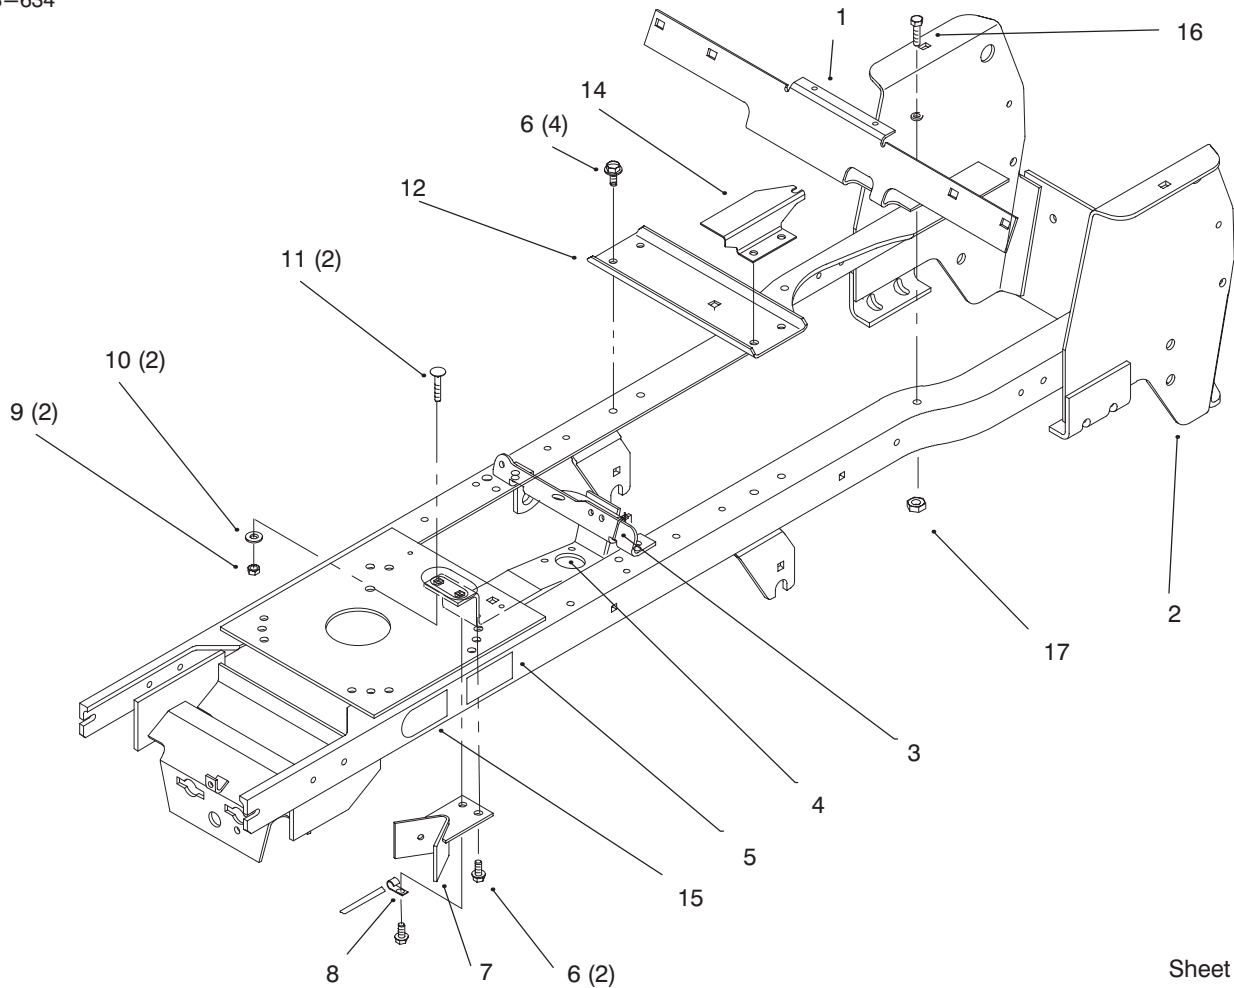

Sheet No.: 14

Frame

Ref. No.	Part No.	Qty.	Description
1	92-6674-03	1	Support-Fender
2	93-0522	1	Frame W.a.
3	614249	1	Tie Strap
4	92-6992-03	1	Bracket-Steering
5	79-6730	2	Decal-Belt Install (Only On: 72042, 72043)
5	93-7324	2	Decal-Belt Install (Only On: 72062, 72063, 72103)
6	32144-14	6	Screw-HH
7	78-2491-03	1	Stop-PTO
8	8830	1	Retainer-"j"
9	3296-29	2	Nut-Lock
10	3256-23	2	Washer-Flat
11	3230-2	2	Screw-CARR
12	92-6868-03	1	Bracket-Idler
14	92-6964-03	1	Bracket-HOC
15	322-5	1	Screw-HH (Only On: 72043, 72063, 72103)
15	92-8747	2	Decal-Attach-A-Matic
16	322-5	1	Screw-HH (Only On: 72043, 72063, 72103)
17	3296-29	1	Nut-Lock (Only On: 72043, 72063, 72103)

PROTOTYPE