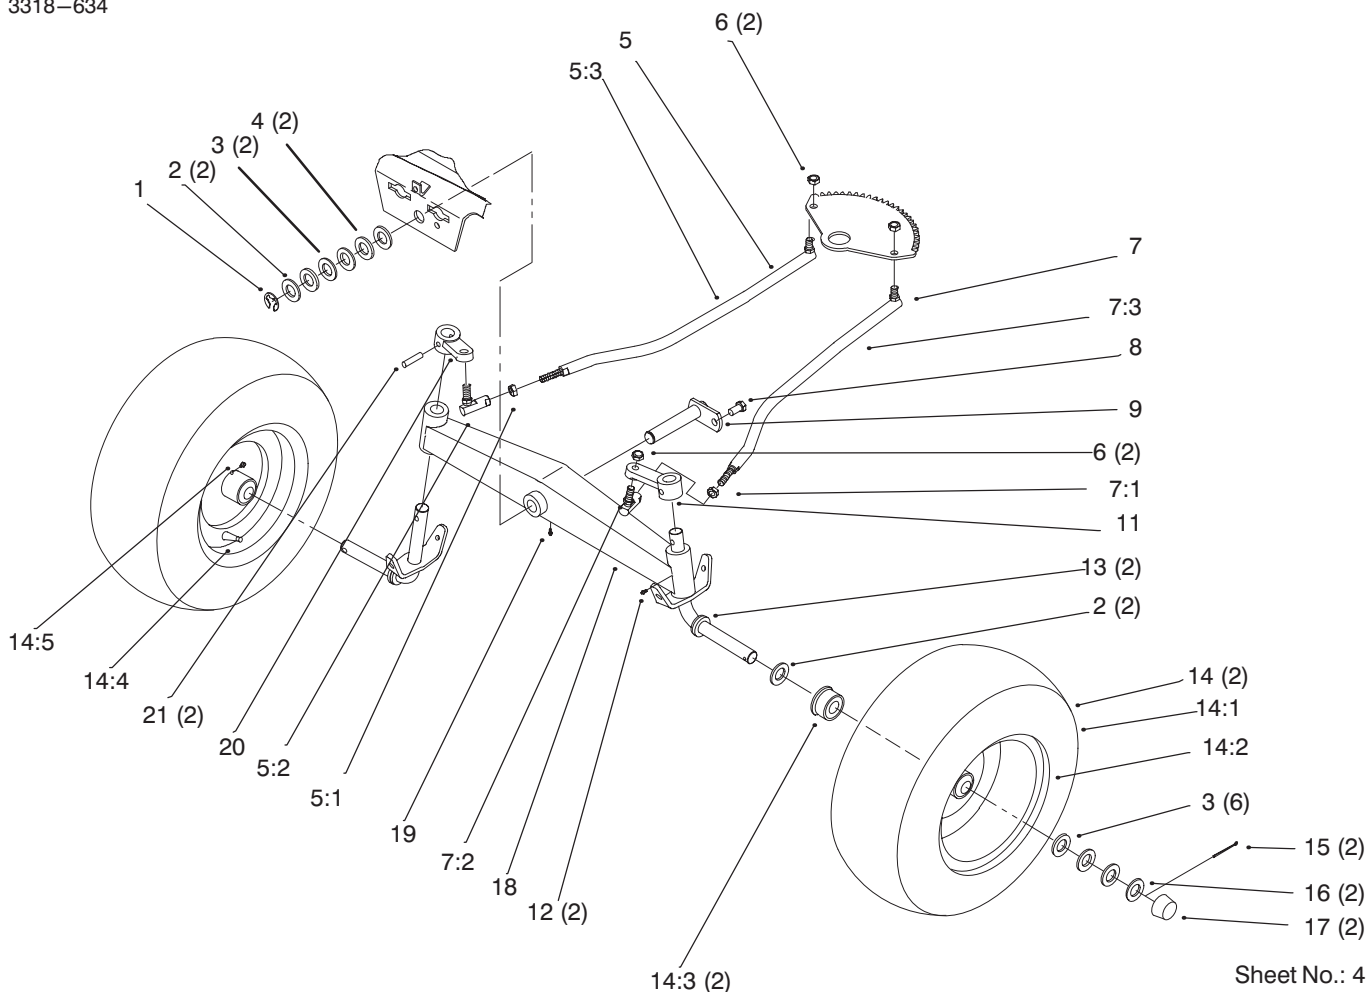

Sheet No.: 4

Front Axle

Ref. No.	Part No.	Qty.	Description
1	5618	1	Ring—Retaining
2	5210	4	Washer—Shim
3	1278	4	Washer—Shim
4	9202324	2	Washer
5	92-6883	1	Steering Link RH
☆5:1		1	Nut—HJ
5:2	78-2920	1	Joint—Ball
5:3	78-5801	1	Joint—Ball RH W/ Jam Nut
6	9150026	4	Nut—Lock
7	92-6884	1	Steering Link LH
☆7:1		1	Nut—HJ
7:2	78-2920	1	Joint—Ball
7:3	78-5811	1	Joint—Ball LH
8	9267154	1	Screw
9	92-7057-03	1	Pin—Front
11	78-1940-01	1	Arm—Front Spindle RH
12	302-5	2	Fitting—Grease
13	78-2601-01	2	Spindle
☆14		2	Wheel & Tire ASM
14:1	117127	2	Tire
14:2	78-1680	2	Wheel
14:3	110513	4	Bearing—Wheel
14:4	5108	2	Valve—Tire Tubeless
14:5	109500	2	Fitting—Grease
15	3272-17	2	Pin—Cotter
16	28-2480	2	Washer—Flat
17	61-9780	2	Hubcap

PROTOTYPE

☆ Not serviced