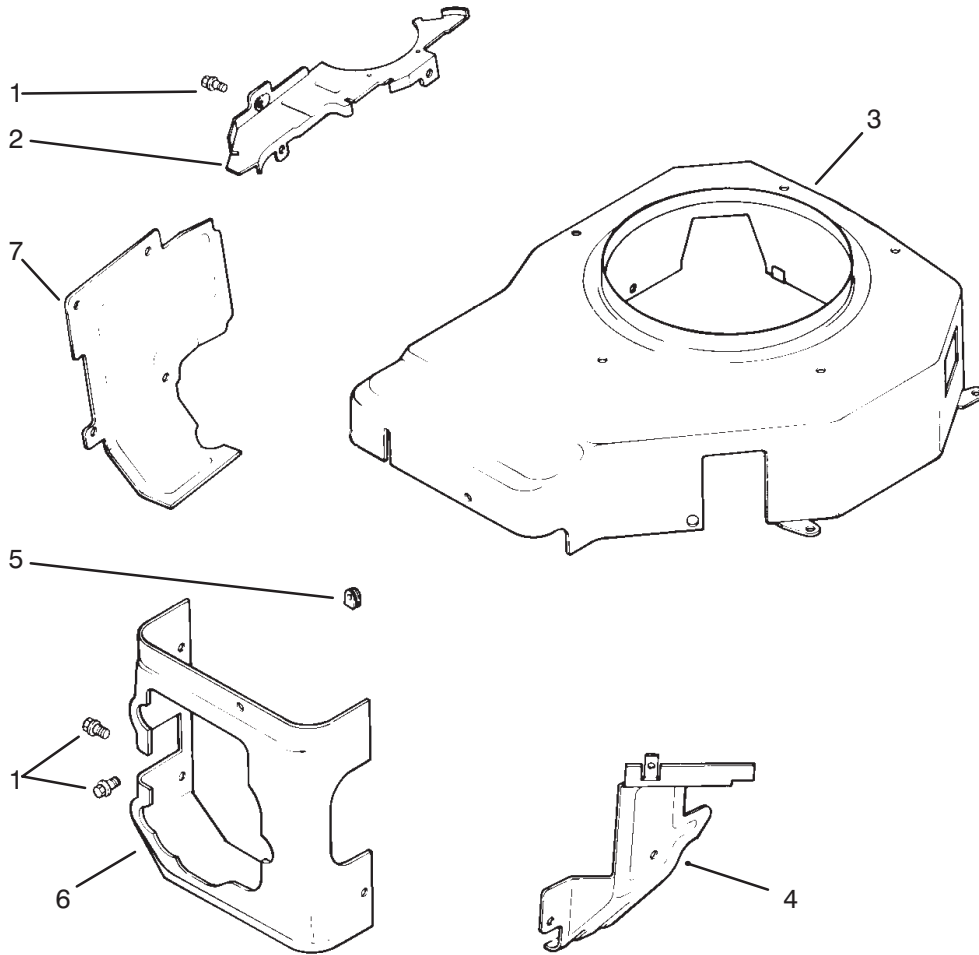

Sheet No.: 106
C-1953

Blower Housing & Baffles

Ref. No.	Part No.	Qty.	Description
1	M-0545010	13	Screw M5x0.8x10 (Only On: 72042, 72043, 72062, 72063)
2	12 146 07	1	Plate-Blower Housing (Only On: 72042, 72043, 72062, 72063)
3	12 027 18	1	Housing-Blower (Only On: 72042, 72043, 72062, 72063)
4	12 063 05	1	Baffle-Carburetor (Only On: 72042, 72043, 72062, 72063)
5	12 313 03	1	Grommet-Blower Housing (Only On: 72042, 72043, 72062, 72063)
6	12 063 08	1	Baffle-Cylinder Head (Only On: 72042, 72043, 72062, 72063)
7	12 063 01	1	Baffle-Cylinder Barrel (Only On: 72042, 72043, 72062, 72063)

PROTOTYPE