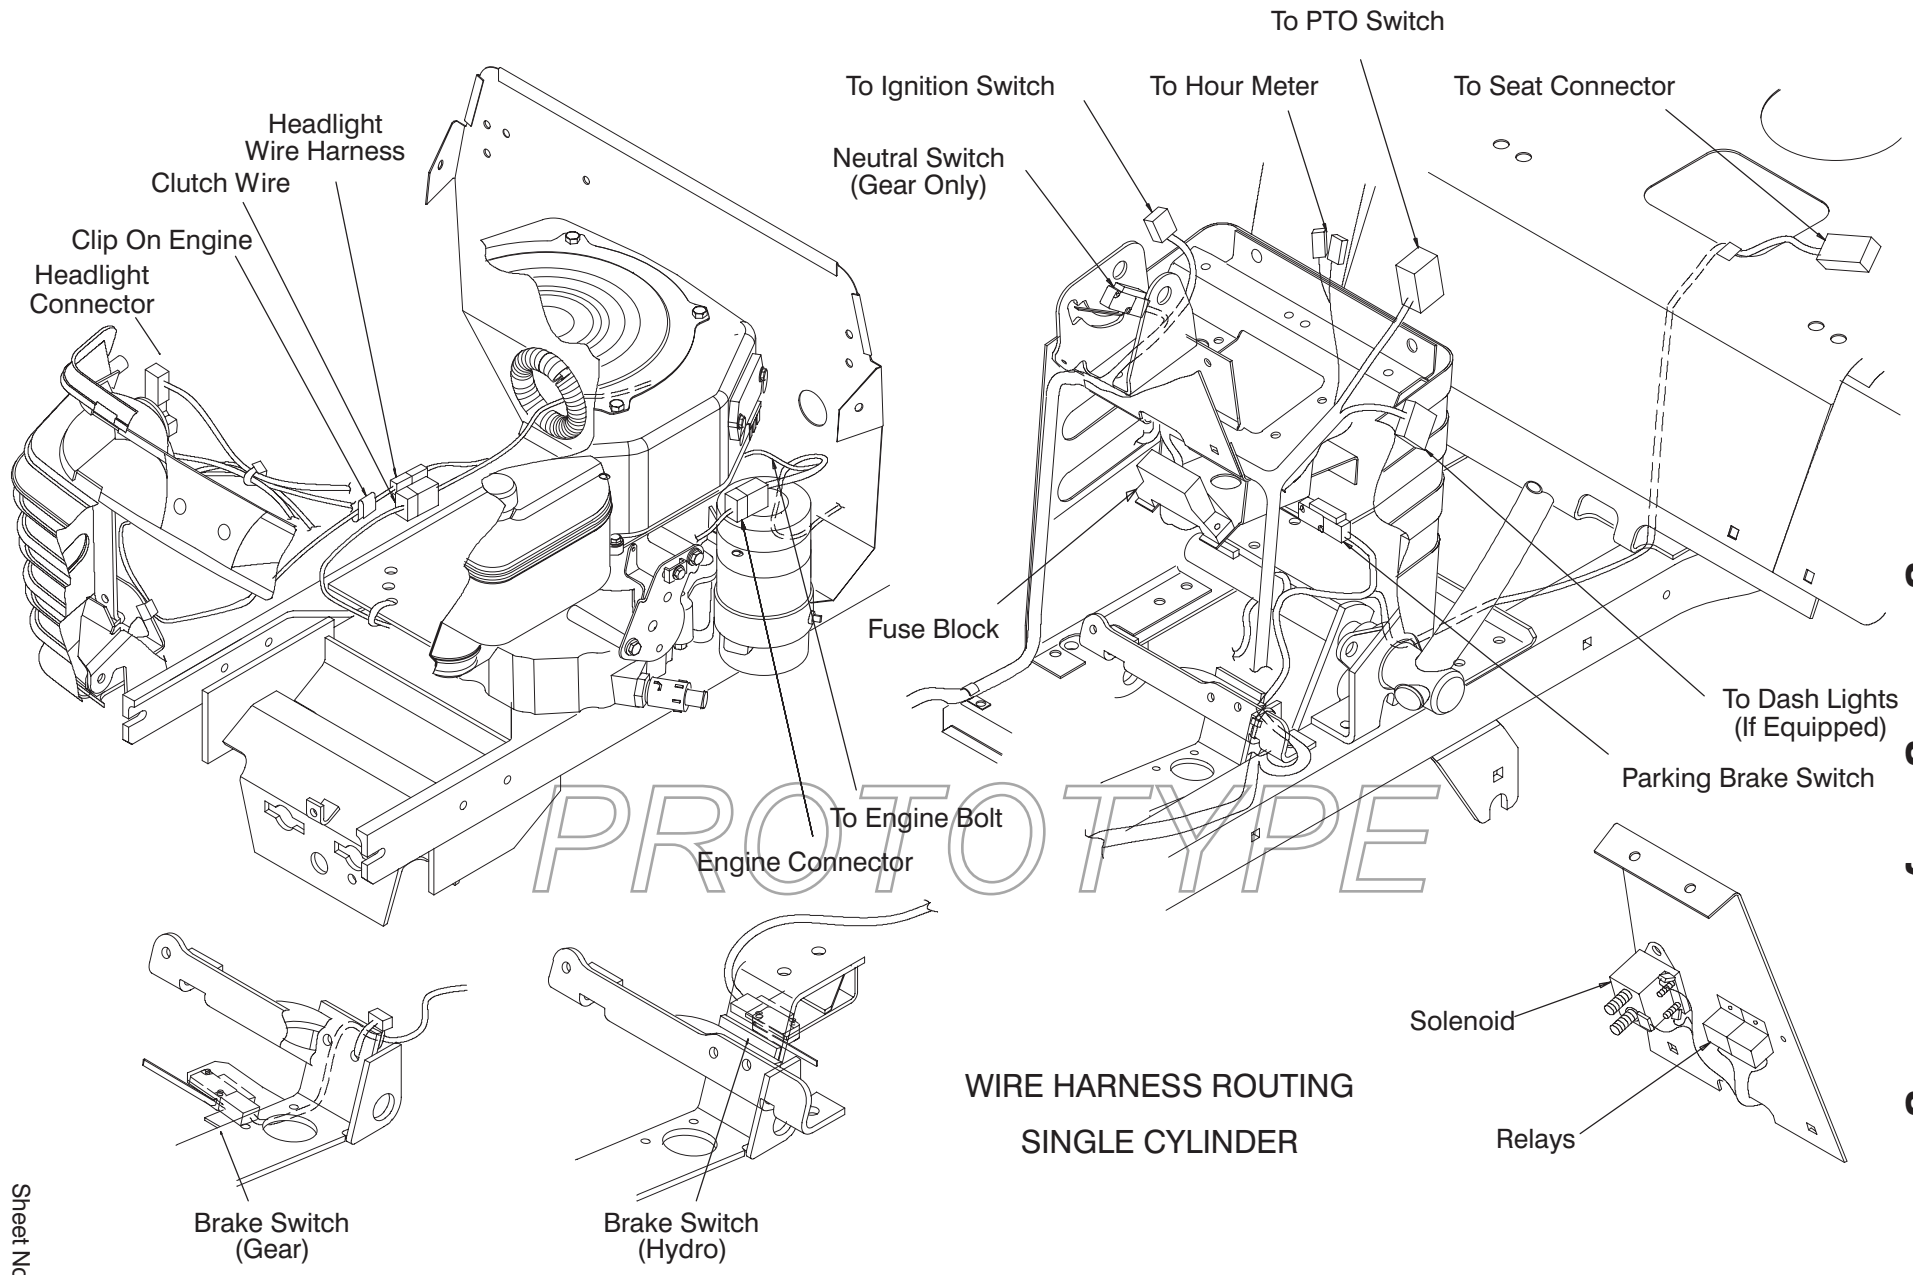

Wire Harness Routing — Single Cylinder Engine

Toro Part Number Index

Part No.	Page No.	Ref. No.	Qty.	Description
1278	7	12	2	Washer—Shim
1278	8	3	4	Washer—Shim
2534	21	32	1	Clip—Spring (Only On: 72042, 72062)
2534	19	6	2	Clip—Spring (Only On: 72043, 72063, 72103)
3624	16	6	1	Spring—Compression
3624	31	20	2	Spring—Compression (Only On: 72042, 72062)
5108	8	14:4	2	Valve—Tire Tubeless
5108	34	1:2	2	Valve—Tire Tubeless
5210	8	2	4	Washer—Shim
5618	8	1	1	Ring—Retaining
7896	5	4	1	Washer—Bowed
8130	16	4	1	Retainer—Spring
8830	18	8	1	Retainer—"j"
8830	25	9	1	Retainer—"j"
8870	16	21	1	Trunnion
105503	1	12	2	Bushing
105503	10	11	2	Bushing
105503	31	14	1	Bushing (Only On: 72042, 72062)
106269	17	36	1	Bearing—Flange
106288	13	29	2	Clamp
106557	10	14	2	Reflector
106948	25	10	1	Tray—Battery
107788	20	17	1	Spring—Extension (Only On: 72042, 72062)
108881	7	5	1	Nut—Hex
109189	7	7	1	Bearing—Flange
109547	25	12	2	Hook—Battery
109553	25	21	1	Boot—Battery Cable
109989	10	8	2	Spacer
110015	33	19	2	Spacer (Only On: 72042, 72062)
110391	7	6	1	Bearing—Wheel
110513	8	14:3	4	Bearing—Wheel
110656	31	6	1	Trunnion (Only On: 72042, 72062)
111078	25	7	1	Cable—Battery Black (Only On: 72042, 72043, 72062, 72063)
111383	7	8	1	Collar W/Set Screw
111418	7	3	1	Bushing
111418	21	39	1	Bushing (Only On: 72042, 72062)
111418	19	18	1	Bushing (Only On: 72043, 72063, 72103)
111419	7	1	1	Washer—Bearing
111419	21	35	1	Washer—Bearing (Only On: 72042, 72062)
111419	19	2	1	Washer—Bearing (Only On: 72043, 72063, 72103)
111646	7	9	1	Grip Ring
111712	33	21	1	Washer—Wave (Only On: 72042, 72062)
112168	16	16	1	Decal—Lift (Only On: 72042, 72043)
112843	23	15	1	Washer—PTO (Only On: 72042, 72043, 72062, 72063)
112843	22	12	1	Washer—PTO (Only On: 72103)
114064	24	4	2	Bearing—Elec Clutch
114621	15	31	1	Decal—Noise (Only On: 72062, 72063, 72103)
114720	25	13	1	Tube—Battery Drain
115203	23	3	1	Screw—HH (Only On: 72042, 72043, 72062, 72063)
115230	31	1	1	Switch—Clutch (Only On: 72042, 72062)
115593	16	11	1	Knob
116397	4	26	2	Relay (Only On: 72042, 72043, 72062, 72063)
116397	4	26	1	Relay (Only On: 72103)
116397	4	26	3	Relay (Only On: 72103)
116744	34	1:3	2	Tire (Only On: 72042, 72043, 72062, 72063)
116971	34	1:3	2	Tire (Only On: 72103)
117127	8	14:1	2	Tire
117316	25	2	1	Rod—Battery Hold Down
120930	25	17:1	1	Fuse Holder
147665	16	3	2	Screw
147665	20	23	2	Screw (Only On: 72042, 72062)
147665	32	28	2	Screw (Only On: 72042, 72062)

*Not Illustrated