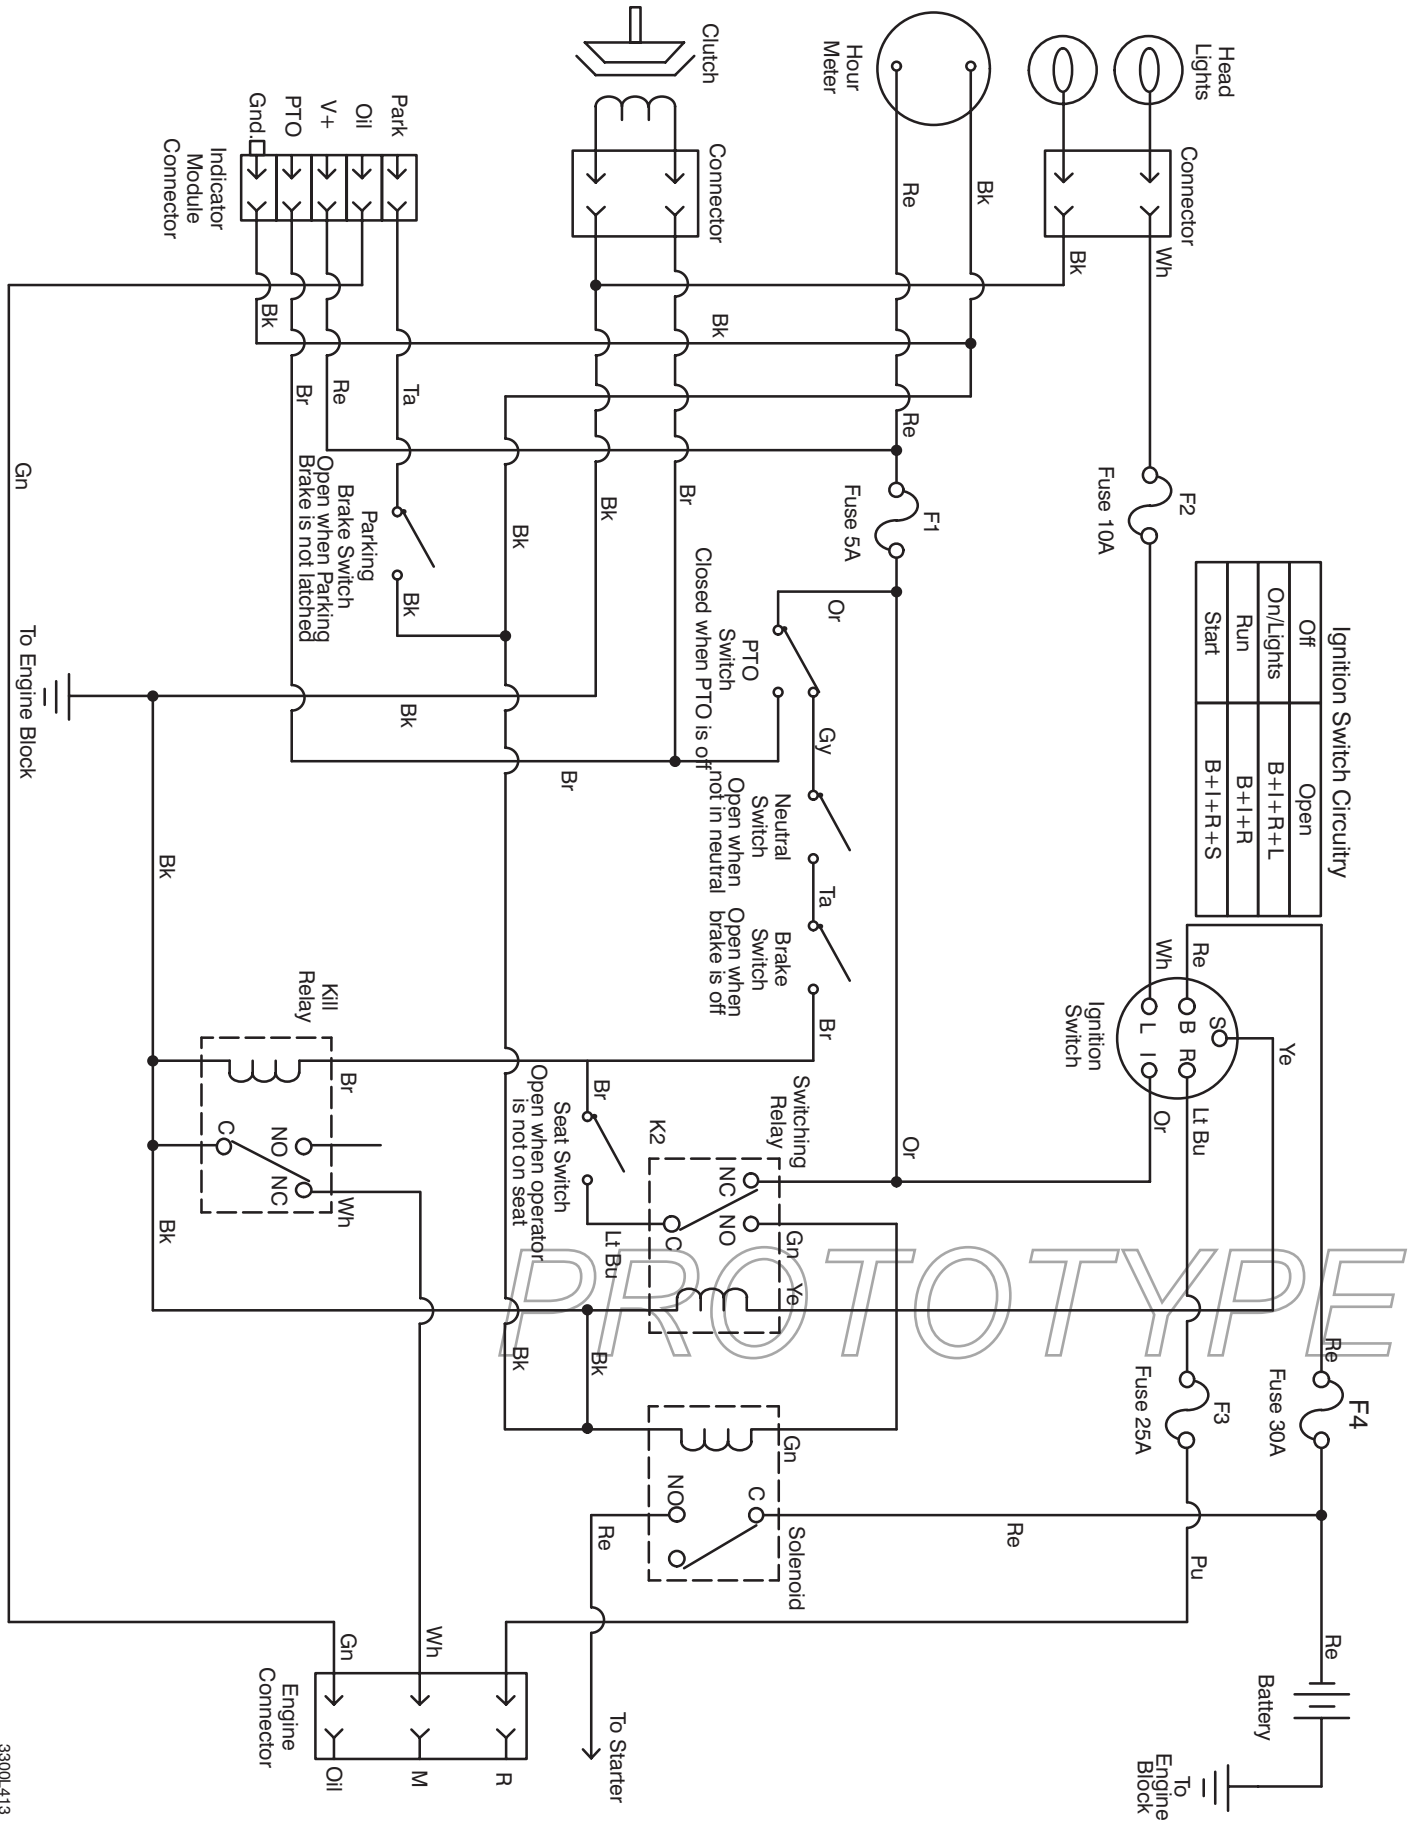

Electric Schematic Single Cylinder Gear Drive