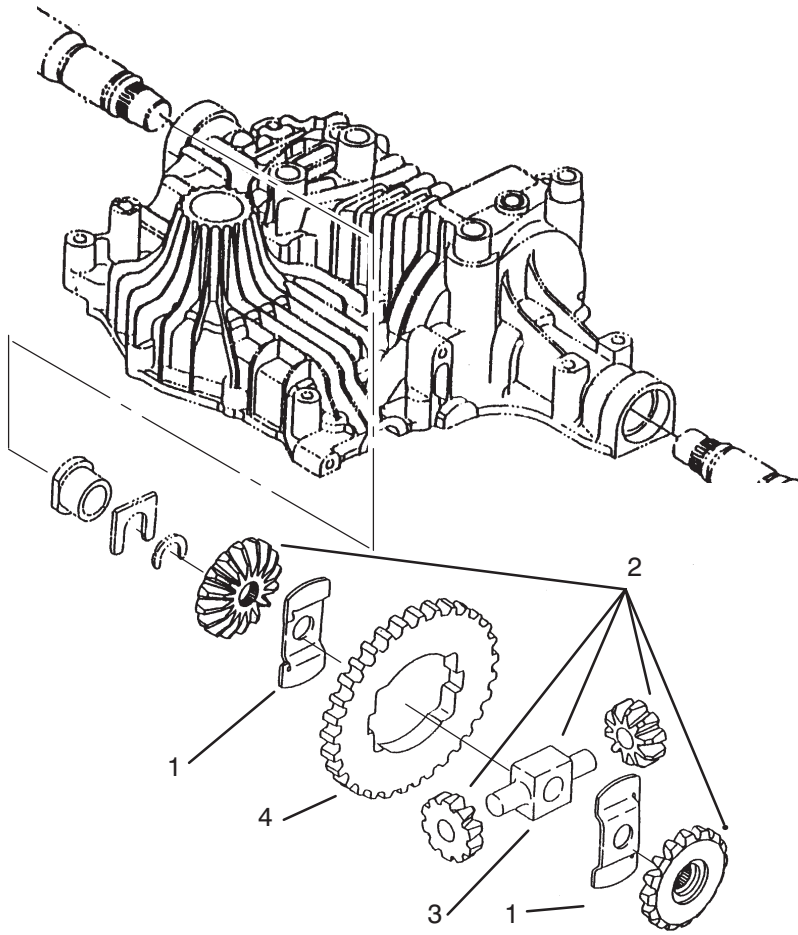

Sheet No.: 410

c-1868

Differential Gear

Ref. No.	Part No.	Qty.	Description
1	93-0444	2	Washer-Thrust (Only On: 72043, 72063, 72103)
2	93-0440	1	Differential Gear ASM (Only On: 72043, 72063, 72103)
3	93-0443	1	Shaft-Pinion (Only On: 72043, 72063, 72103)
4	93-0445	1	Gear-Final (Only On: 72043, 72063, 72103)

PROTOTYPE