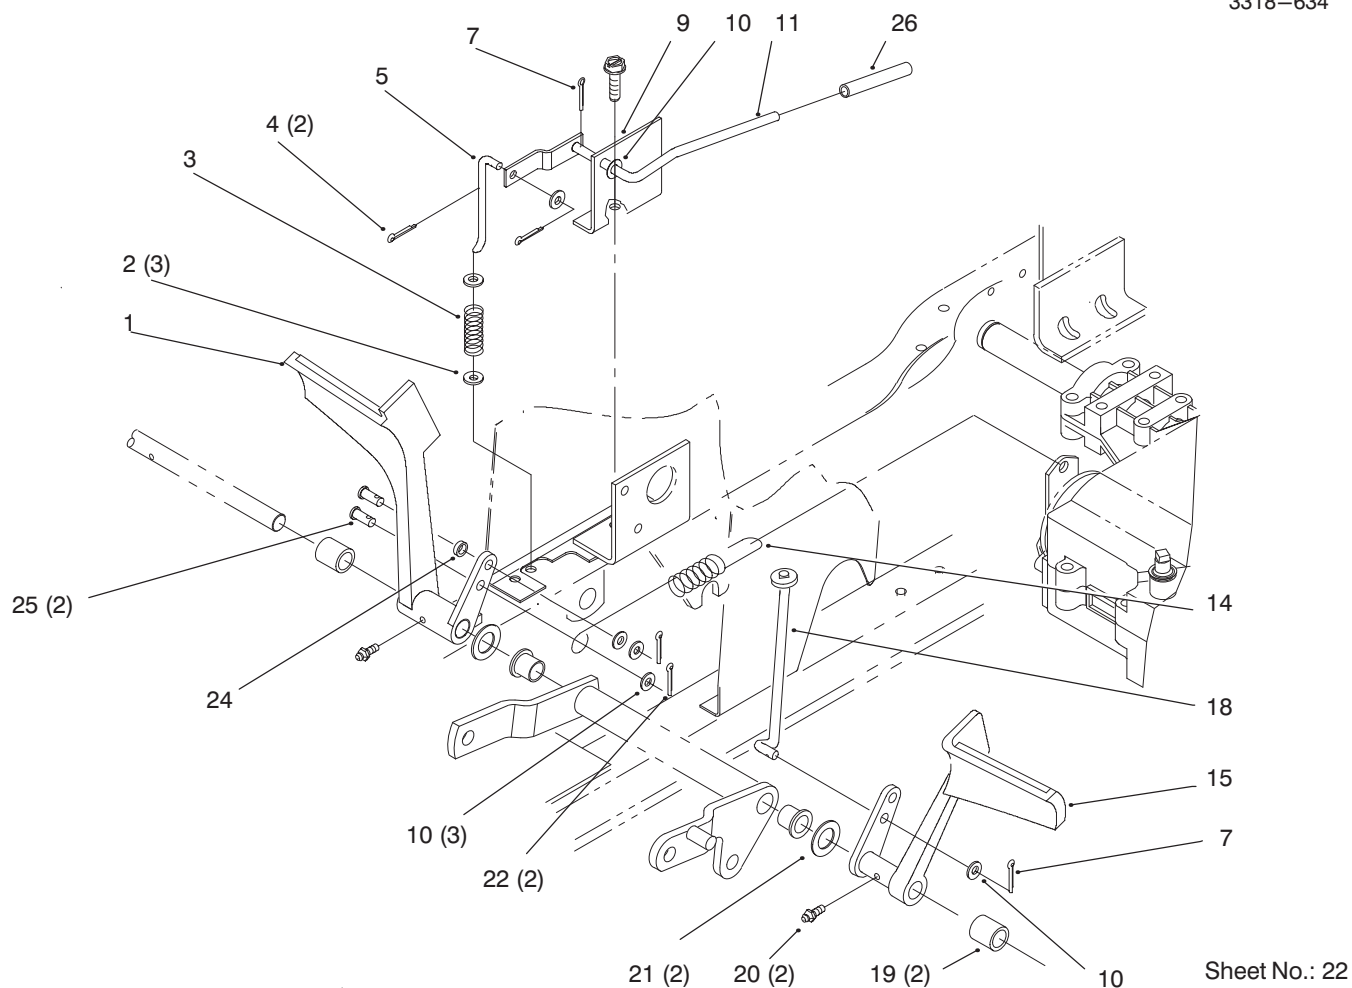

Sheet No.: 22

Clutch and Brake — Gear

Ref. No.	Part No.	Qty.	Description
1	93-3228-03	1	Pedal-Brake (Only On: 72042, 72062)
2	3256-22	3	Washer-Flat (Only On: 72042, 72062)
3	92-7116	1	Spring-Compression (Only On: 72042, 72062)
4	3272-2	2	Pin-Cotter (Only On: 72042, 72062)
5	92-7019	1	Rod-Park Brake (Only On: 72042, 72062)
7	3272-6	2	Pin-Cotter (Only On: 72042, 72062)
9	92-6929-03	1	Bracket-Parking Brake (Only On: 72042, 72062)
10	3256-23	5	Washer-Flat (Only On: 72042, 72062)
11	92-6931	1	Lever-Parking Brake (Only On: 72042, 72062)
14	92-6944	1	Spring-Extension (Only On: 72042, 72062)
15	78-8180-03	1	Pedal-Clutch (Only On: 72042, 72062)
18	92-6924	1	Rod-Clutch (Only On: 72042, 72062)
19	110015	2	Spacer (Only On: 72042, 72062)
20	302-5	2	Fitting-Grease (Only On: 72042, 72062)
21	111712	1	Washer-Wave (Only On: 72042, 72062)
22	3272-10	2	Pin-Cotter (Only On: 72042, 72062)
24	92-7115-03	1	Spacer (Only On: 72042, 72062)
25	283-62	2	Pin-Clevis (Only On: 72042, 72062)
26	92-7009	1	Grip-Parking Brake (Only On: 72042, 72062)