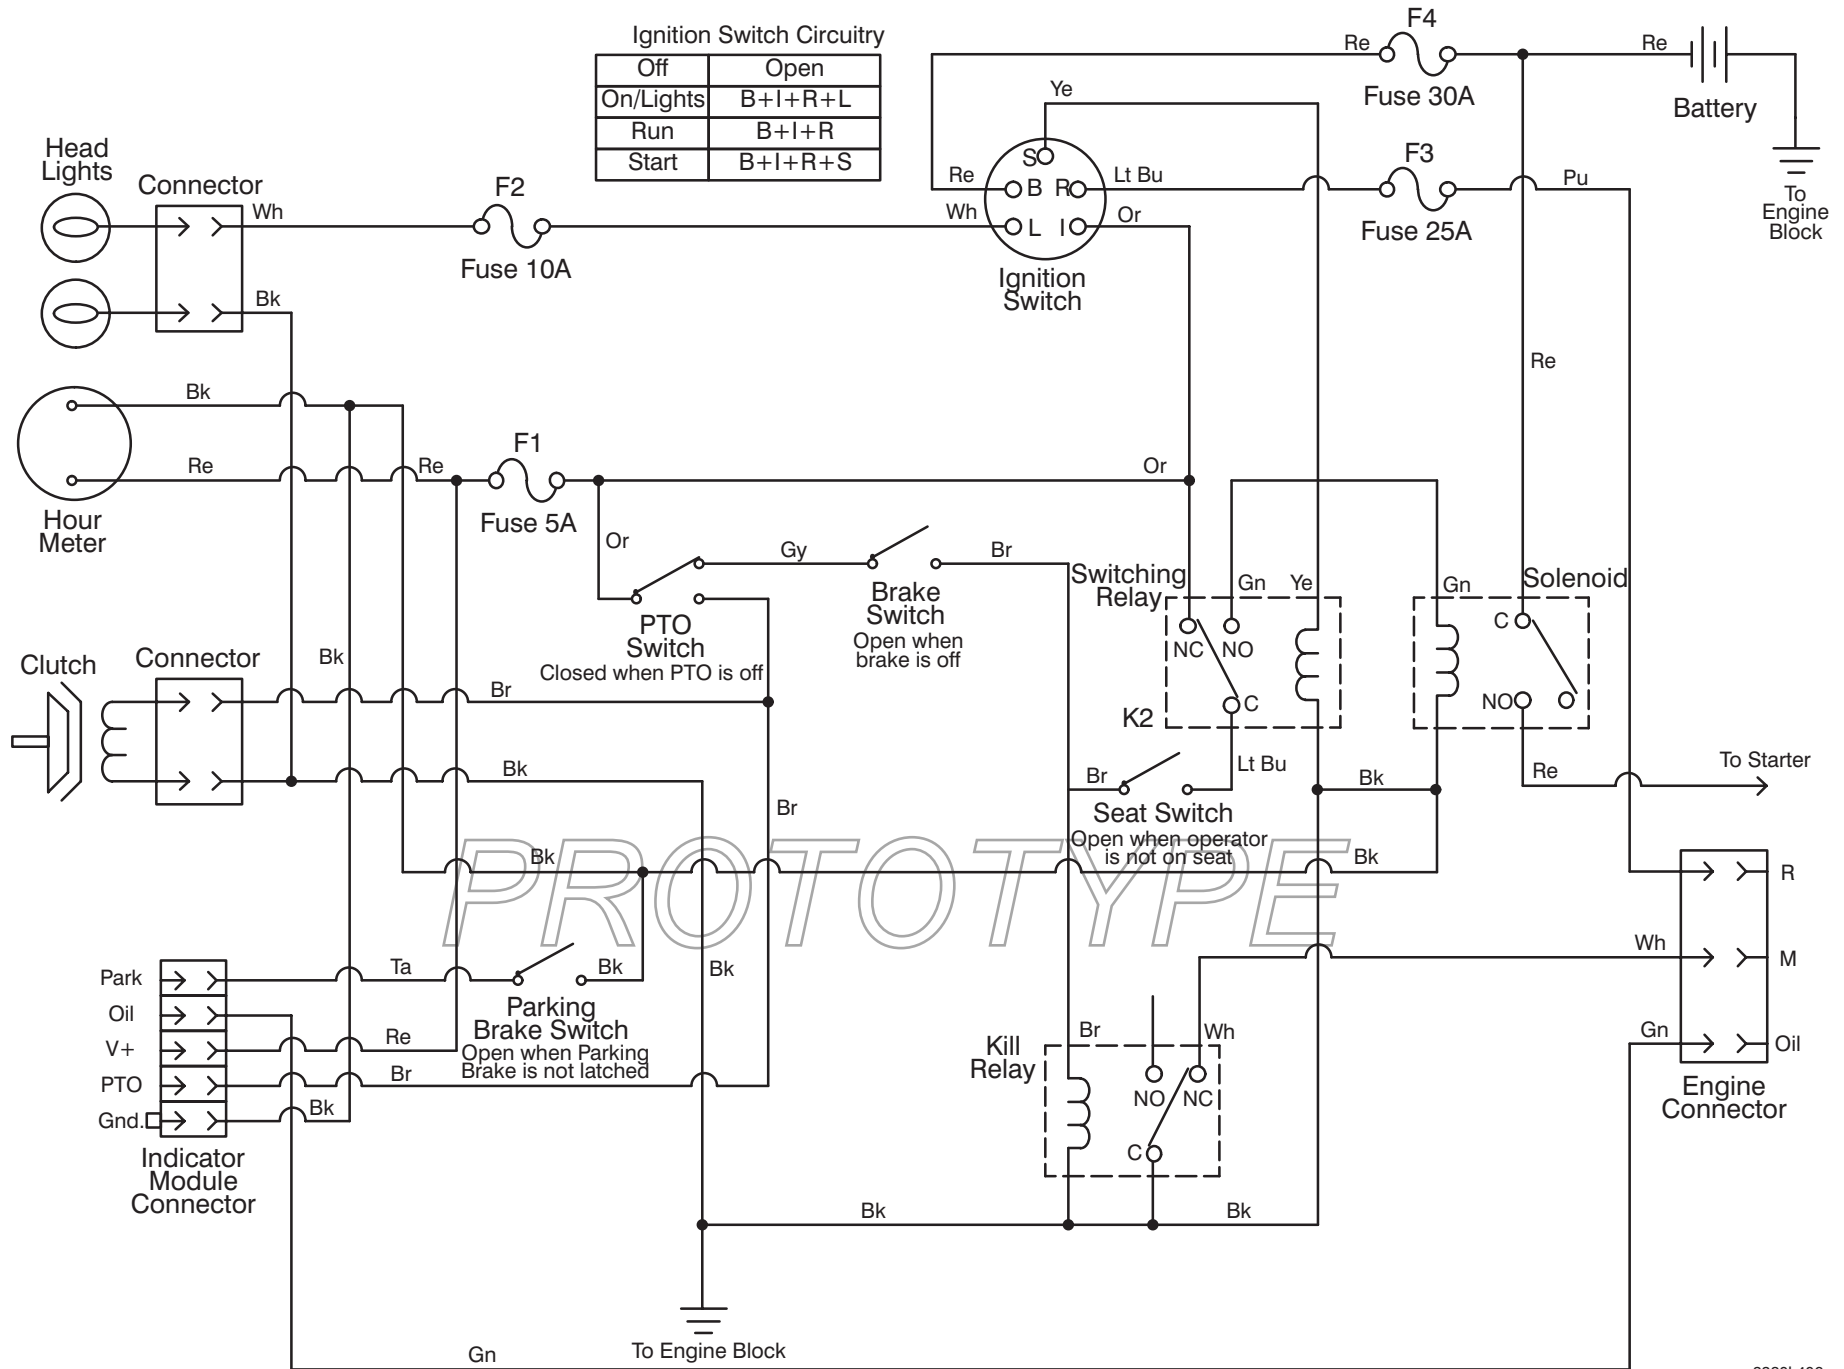

Electric Schematic Single Cylinder Hydro Drive