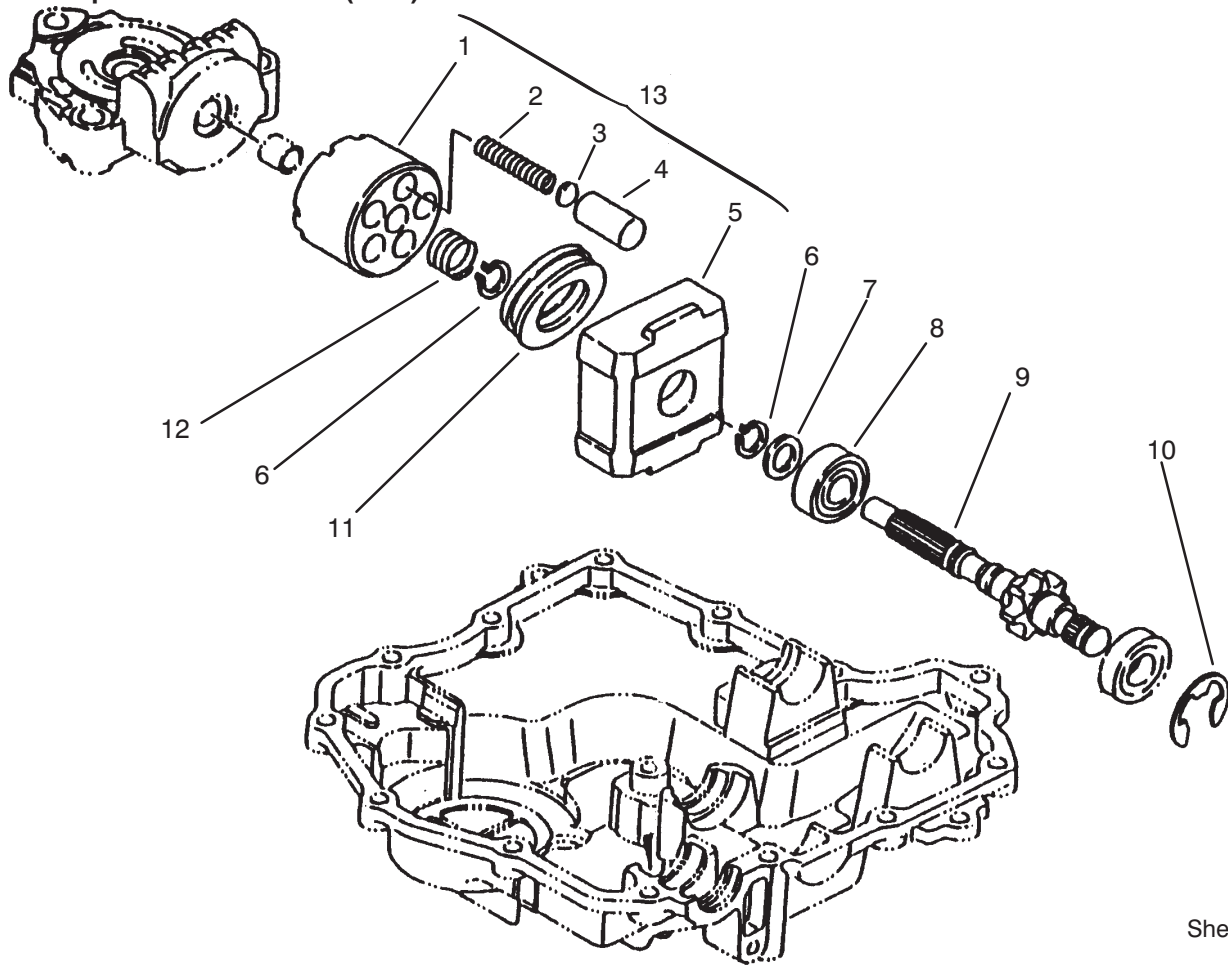

PROTOTYPE

† Included in a service kit or in an assembly

Sheet No.: 404

c-1862

Motor Shaft

Ref. No.	Part No.	Qty.	Description
1		1	Block-Cylinder (Only On: 72043, 72063, 72103)
2		1	Spring (Only On: 72043, 72063, 72103)
3		5	Washer (Only On: 72043, 72063, 72103)
4		5	Piston (Only On: 72043, 72063, 72103)
5	93-0375	1	Housing (Only On: 72043, 72063, 72103)
6	93-0373	2	Ring-Snap (Only On: 72043, 72063, 72103)
7	93-0371	1	Washer (Only On: 72043, 72063, 72103)
8	93-0374	1	Bearing-Ball (Only On: 72043, 72063, 72103)
9	93-0386	1	Shaft-Motor (Only On: 72043, 72063, 72103)
10	93-0387	1	E Ring (Only On: 72043, 72063, 72103)
11	93-0376	1	Bearing-Thrust (Only On: 72043, 72063, 72103)
12		1	Spring (Only On: 72043, 72063, 72103)
13	93-0365	1	Cylinder ASM INCL 1-4 (Only On: 72043, 72063, 72103)