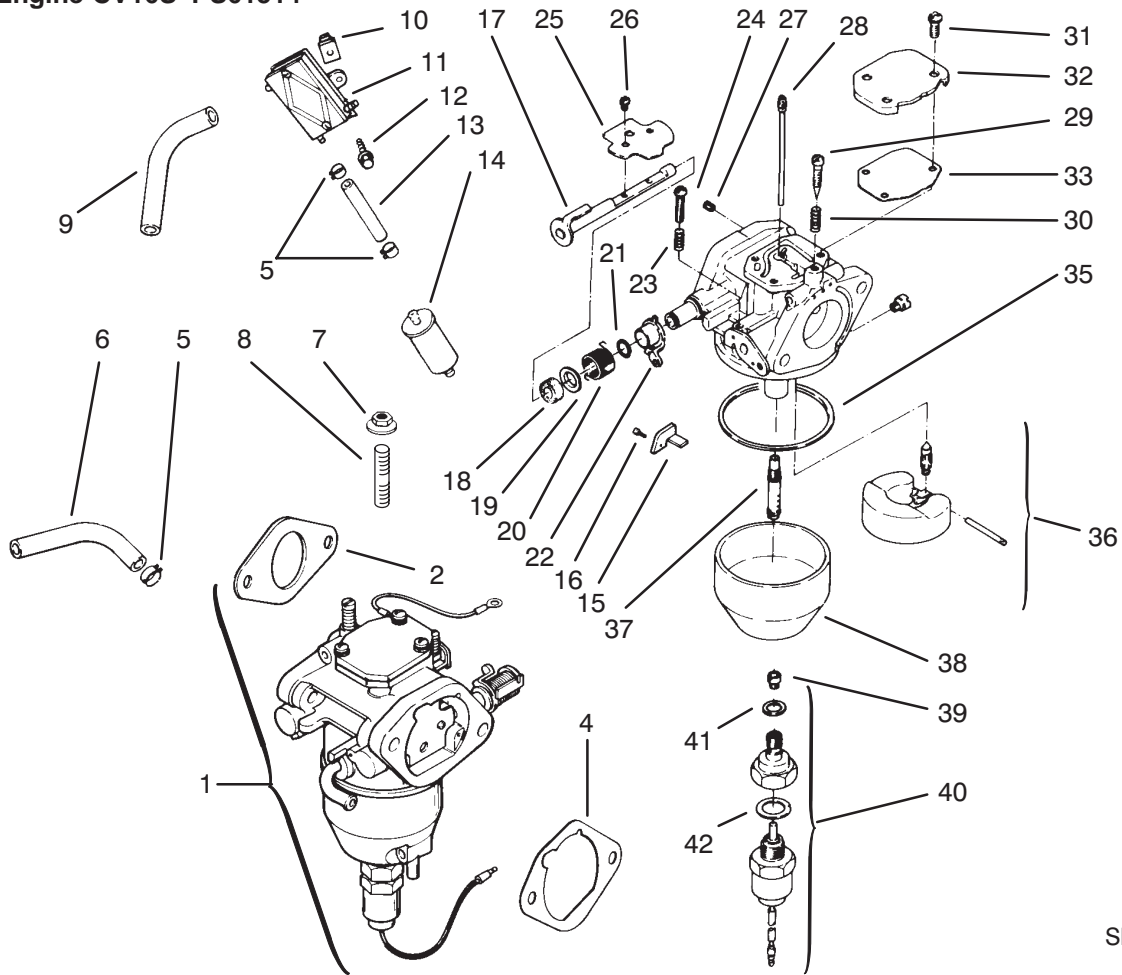

Sheet No.: 208
C-1966

Fuel System

Ref. No.	Part No.	Qty.	Description
1	24 853 24	1	Kit-Carb INCL 2/4/15-42 (Only On: 72103)
†2	24 041 15	1	Gasket-Carburetor (Only On: 72103)
†4	24 041 14	1	Gasket-A/C Base (Only On: 72103)
5	X-426-9	6	Clamp-Hose (Only On: 72103)
6	24 353 03	1	Line-Fuel 10 1/2" (Only On: 72103)
7	Sm-0641060	2	Nut M6x1.0 (Only On: 72103)
8	M-0629095	2	Stud M6x1.0x95 (Only On: 72103)
9	52 353 22	1	Line-Fuel 12" (Only On: 72103)
10	24 100 01	2	Nut-Plastic (Only On: 72103)
11	24 393 04	1	Pump-Fuel (Only On: 72103)
12	24 086 12	2	Screw-Cable Clip (Only On: 72103)
13	25 353 15	1	Line-Fuel 3 1/2" (Only On: 72103)
14	25 050 02	1	Filter-Fuel (Only On: 72103)
†15	24 126 29	1	Bracket-Throttle Stop (Only On: 72103)
†16	M-0259006	1	Screw M2.5x45x5.5 (Only On: 72103)
†17	24 144 15	1	Shaft-Choke (Only On: 72103)
†18	24 468 05	1	Washer (Only On: 72103)
†19	24 241 01	1	Collar-Choke (Only On: 72103)
†20	24 089 22	1	Spring-Choke Return (Only On: 72103)
†21	24 141 04	1	Ring-Choke Lever (Only On: 72103)
†22	24 090 10	1	Lever-Choke (Only On: 72103)
†23	24 089 24	1	Spring-Throttle Screw (Only On: 72103)
†24	24 086 19	1	Screw-Throttle Adjust (Only On: 72103)
†25	24 462 02	1	Valve-Choke (Only On: 72103)
†26	24 086 20	4	Screw-Throttle Shaft (Only On: 72103)
†27	24 337 27	1	Jet-Air Bleed (Only On: 72103)

† Included in a service kit or in an assembly