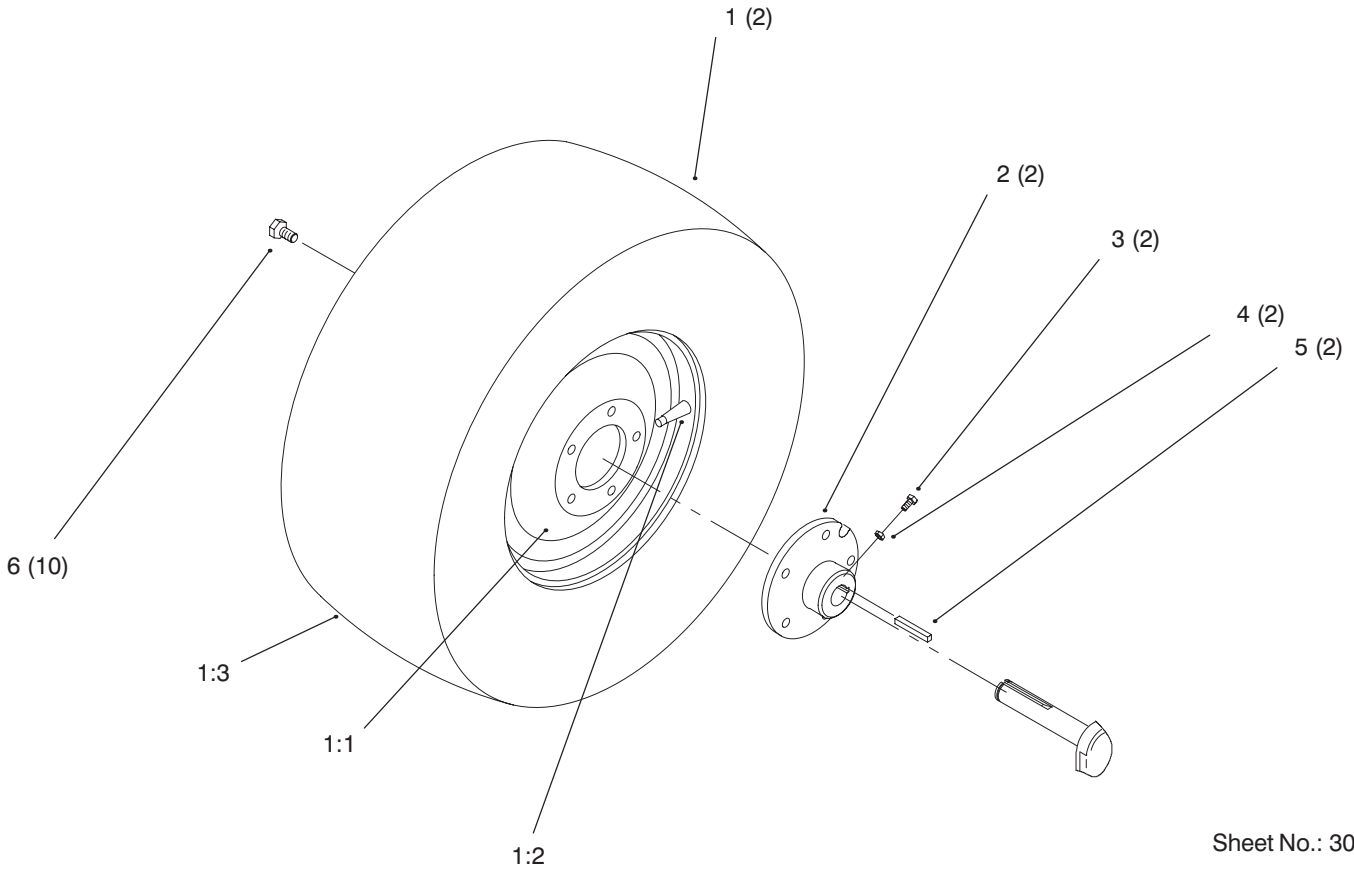

Sheet No.: 30

Rear Wheel

Ref. No.	Part No.	Qty.	Description
☆1		2	Wheel & Tire ASM (Only On: 72042, 72043, 72062, 72063)
☆1		2	Wheel & Tire ASM Rear (Only On: 72103)
1:1	78-1221	2	Wheel
1:2	5108	2	Valve-Tire Tubeless
1:3	116744	2	Tire (Only On: 72042, 72043, 72062, 72063)
1:3	116971	2	Tire (Only On: 72103)
2	93-3659-03	2	Hub-Wheel
3	3243-5	2	Screw-Set
4	3218-3	2	Nut-HJ
5	5-1336	2	Key
6	83-2720	10	Bolt-Lug

PROTOTYPE

☆ Not serviced