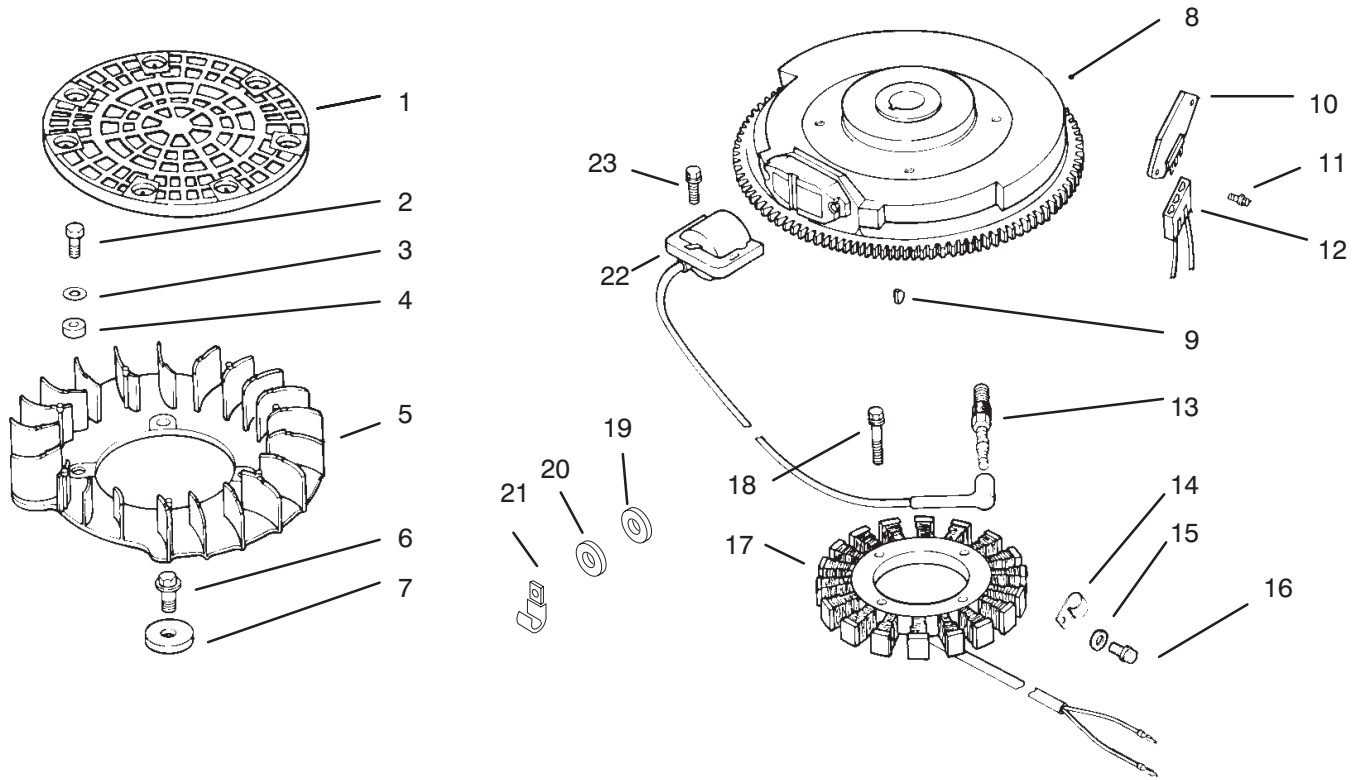

† Included in a service kit or in an assembly

Sheet No.: 204
C-1962

Head / Valve / Breather

Ref. No.	Part No.	Qty.	Description
27	24 445 01	1	Strap-Lifting (Only On: 72103)

PROTOTYPE

Sheet No.: 205
C-1963

Ignition / Electrical