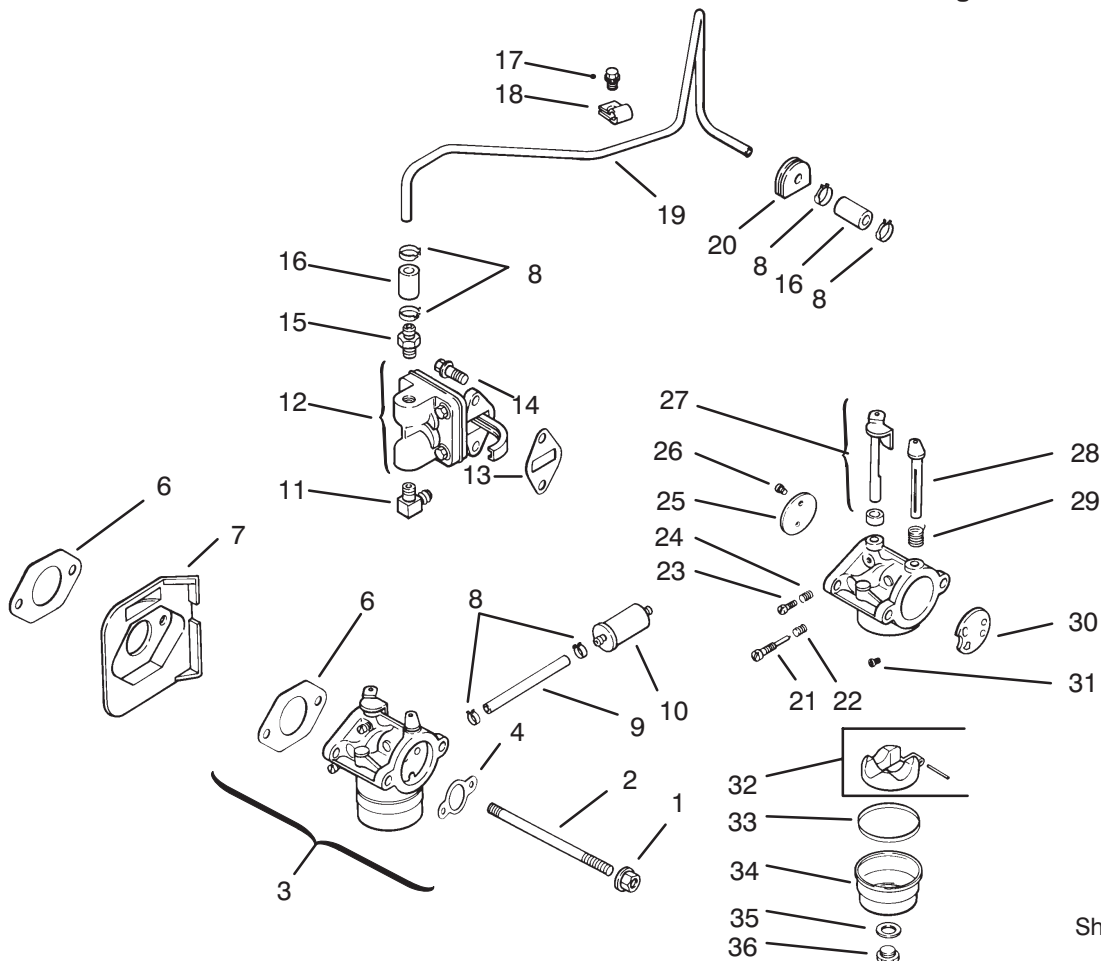

Sheet No.: 108
C-1955

Fuel System

Ref. No.	Part No.	Qty.	Description
†28	12 144 08	1	Shaft—Choke (Only On: 72042, 72043, 72062, 72063)
†29	12 089 10	1	Spring—Choke Return (Only On: 72042, 72043, 72062, 72063)
†30	12 146 02	1	Plate—Choke (Only On: 72042, 72043, 72062, 72063)
†31	12 337 09	1	Jet—Main (Only On: 72042, 72043, 72062, 72063)
†32	12 757 02	1	Kit—Float (Only On: 72042, 72043, 72062, 72063)
†33	12 041 05	1	Gasket—Bowl (Only On: 72042, 72043, 72062, 72063)
†34	12 104 01	1	Bowl—Fuel (Only On: 72042, 72043, 72062, 72063)
†35	12 041 06	1	Gasket—Bowl Screw (Only On: 72042, 72043, 72062, 72063)
†36	12 086 05	1	Screw—Fuel Bowl (Only On: 72042, 72043, 72062, 72063)
*	12 041 01	1	Gasket—Carburetor (Only On: 72042, 72043, 72062, 72063)
*	12 755 09	1	Kit—High Altitude (Only On: 72042, 72043, 72062, 72063)
*	12 757 01	1	Kit—Carburetor Repair (Only On: 72042, 72043, 72062, 72063)

† Included in a service kit or in an assembly
* Not illustrated