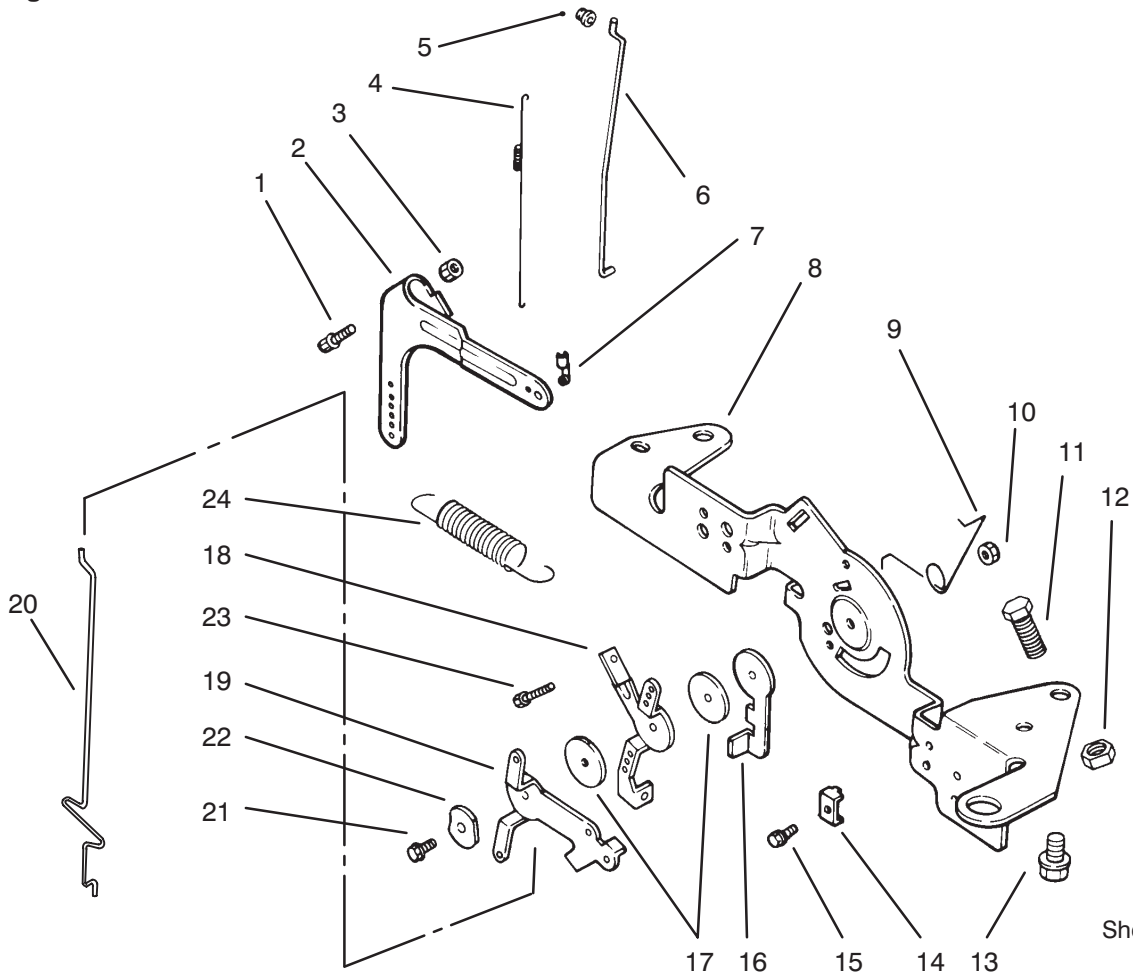

† Included in a service kit or in an assembly
* Not illustrated

Sheet No.: 209
C-1967

Engine Controls

Ref. No.	Part No.	Qty.	Description
1	Sm-0642025	1	Screw M6x1.0x25 (Only On: 72103)
2	24 090 11	1	Lever-Governor (Only On: 72103)
3	Sm-0641060	1	Nut M6x1.0 (Only On: 72103)
4	24 089 01	1	Spring-Linkage (Only On: 72103)
5	25 158 08	1	Bushing-Linkage (Only On: 72103)
6	24 079 04	1	Linkage-Throttle (Only On: 72103)
7	25 158 11	1	Bushing-Linkage (Only On: 72103)
8	24 126 13	1	Bracket-Control (Only On: 72103)
9	24 089 03	1	Spring-Choke Return (Only On: 72103)
10	M-0547o50	1	Nut M5x0.8 (Only On: 72103)
11	Sm-0545016	1	Screw M5x0.8x16 (Only On: 72103)
12	M-0446030	1	Nut-Hex M4x0.7 (Only On: 72103)
13	Sm-0645016	4	Screw M6x1.0x16 (Only On: 72103)
14	12 237 01	2	Clamp-Cable (Only On: 72103)
15	Sm-0545016	2	Screw M5x0.8x16 (Only On: 72103)
16	24 090 07	1	Lever-Throttle Actuator (Only On: 72103)
17	24 468 01	3	Washer (Only On: 72103)
18	24 090 03	1	Lever-Throttle Control (Only On: 72103)
19	24 090 05	1	Lever-Choke (Only On: 72103)
20	24 079 05	1	Linkage-Choke (Only On: 72103)
21	M-0545020	1	Screw M5x0.8x20 (Only On: 72103)
22	41 468 03	1	Washer-Wave (Only On: 72103)
23	M-0401025	1	Screw M4x0.7x24 (Only On: 72103)
24	24 089 18	1	Spring-Governor (Only On: 72103)