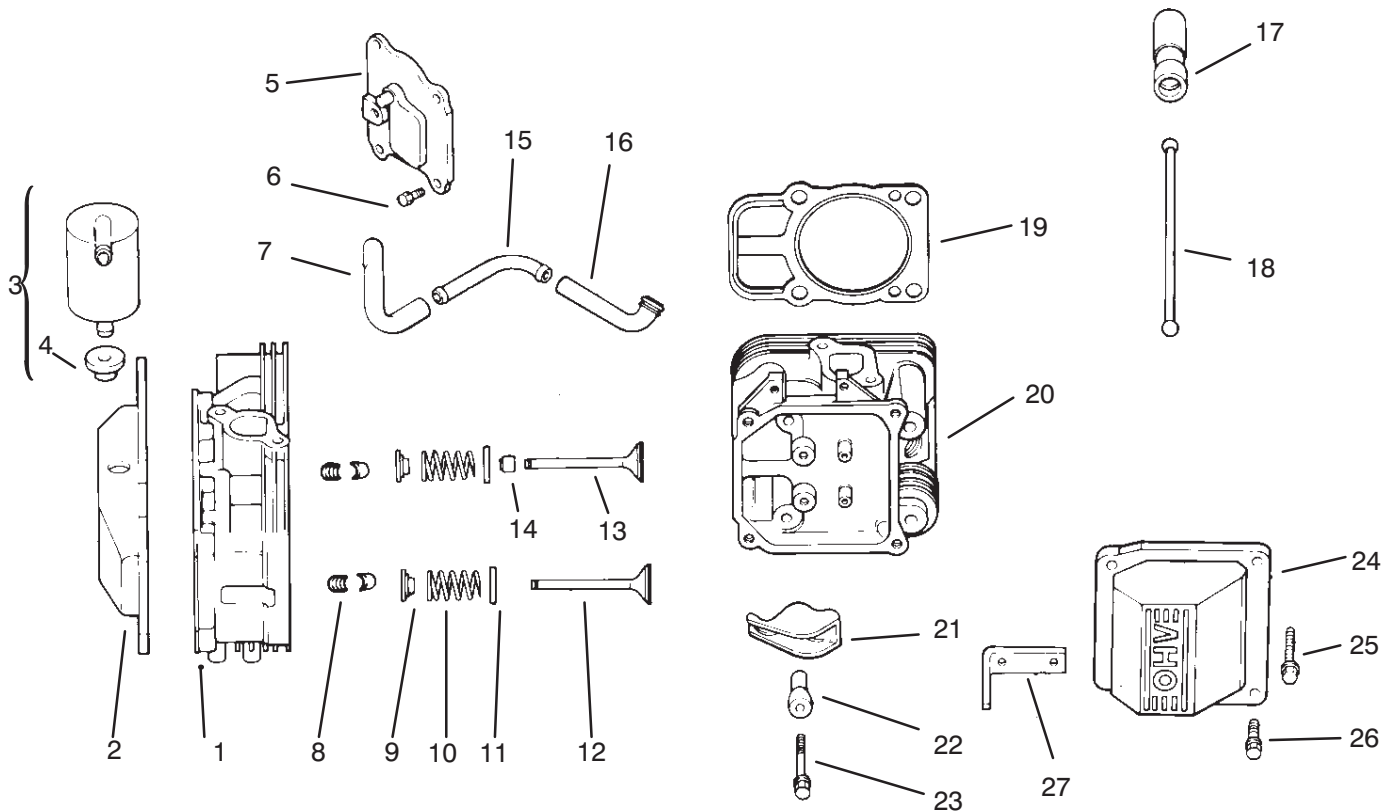

Sheet No.: 204
C-1962

Head / Valve / Breather

Ref. No.	Part No.	Qty.	Description
1	24 318 11	1	Head ASM-#1 Cylinder (Only On: 72103)
2	24 096 16	1	Cover-Rocker (Only On: 72103)
3	24 755 20	1	Kit-Breather INCL 4 (Only On: 72103)
†4	25 313 02	1	Grommet-Rubber (Only On: 72103)
5	24 096 15	1	Cover-Breather (Only On: 72103)
6	Sm-0645020	4	Screw M6x1.0x20 (Only On: 72103)
7	24 326 05	1	Hose-Breather (Only On: 72103)
8	12 755 03	4	Kit-Retainer (Only On: 72103)
9	12 173 01	4	Cap-Valve Spring (Only On: 72103)
10	24 089 02	4	Spring-Valve (Only On: 72103)
11	52 018 01	4	Retainer-Spring (Only On: 72103)
12	24 016 01	2	Valve-Exhaust (Only On: 72103)
13	24 017 01	2	Valve-Intake (Only On: 72103)
14	24 032 05	2	Seal-Valve Stem (Only On: 72103)
15	24 294 02	1	Fitting (Only On: 72103)
16	24 326 04	1	Hose-Breather (Only On: 72103)
17	12 351 01	4	Lifter-Valve (Only On: 72103)
18	24 411 02	4	Rod-Push (Only On: 72103)
19	24 041 08	2	Gasket-Cylinder Head (Only On: 72103)
20	24 318 12	1	Head ASM-#2 Cylinder (Only On: 72103)
21	24 186 02	4	Arm-Rocker (Only On: 72103)
22	24 194 01	4	Ball-Rocker Pivot (Only On: 72103)
23	M-0640034	4	Screw M6x1.0x34 (Only On: 72103)
24	24 096 12	1	Cover-Rocker (Only On: 72103)
25	12 086 16	8	Screw M10x1.5x91 (Only On: 72103)
26	M-0651030	8	Screw M6x1.0x30 (Only On: 72103)

† Included in a service kit or in an assembly