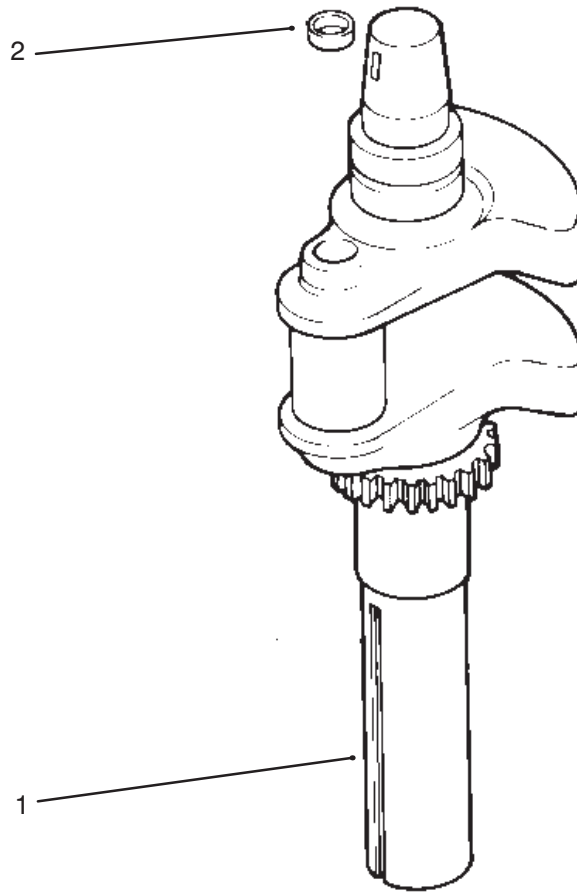

Sheet No.: 201
C-1959

Crankshaft

Ref. No.	Part No.	Qty.	Description
1	24 014 42	1	Crankshaft (Only On: 72103)
2	52 139 09	1	Plug-Cup (Only On: 72103)

PROTOTYPE