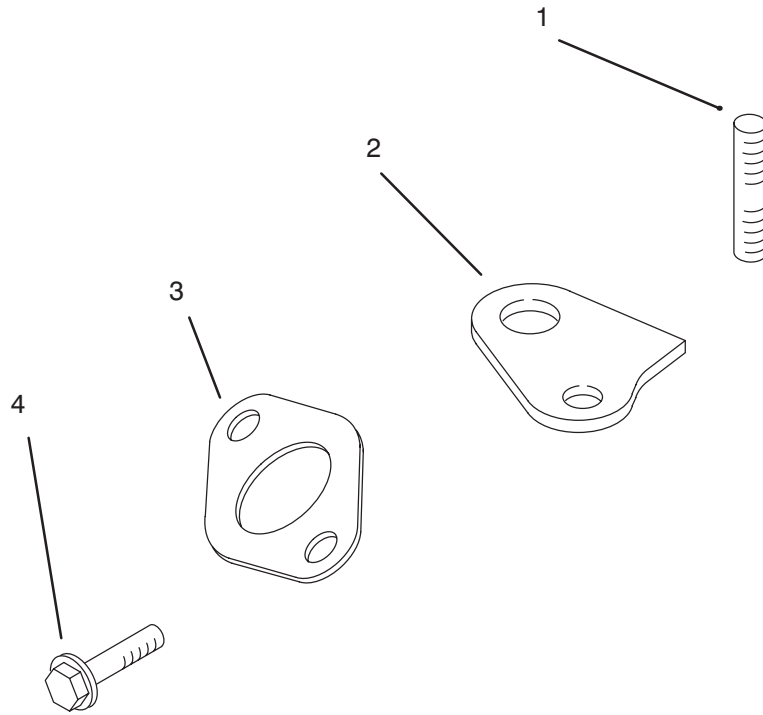

Sheet No.: 111
C-1958

Exhaust

Ref. No.	Part No.	Qty.	Description
1	M-0829033	2	Stud M8x1.25x20 (Only On: 72042, 72043, 72062, 72063)
2	12 445 01	1	Strap-Lifting (Only On: 72042, 72043, 72062, 72063)
3	12 041 03	1	Gasket-Exhaust Manifold (Only On: 72042, 72043, 72062, 72063)
4	M-0645025	1	Screw-Valve Cover (Only On: 72042, 72043, 72062, 72063)

PROTOTYPE