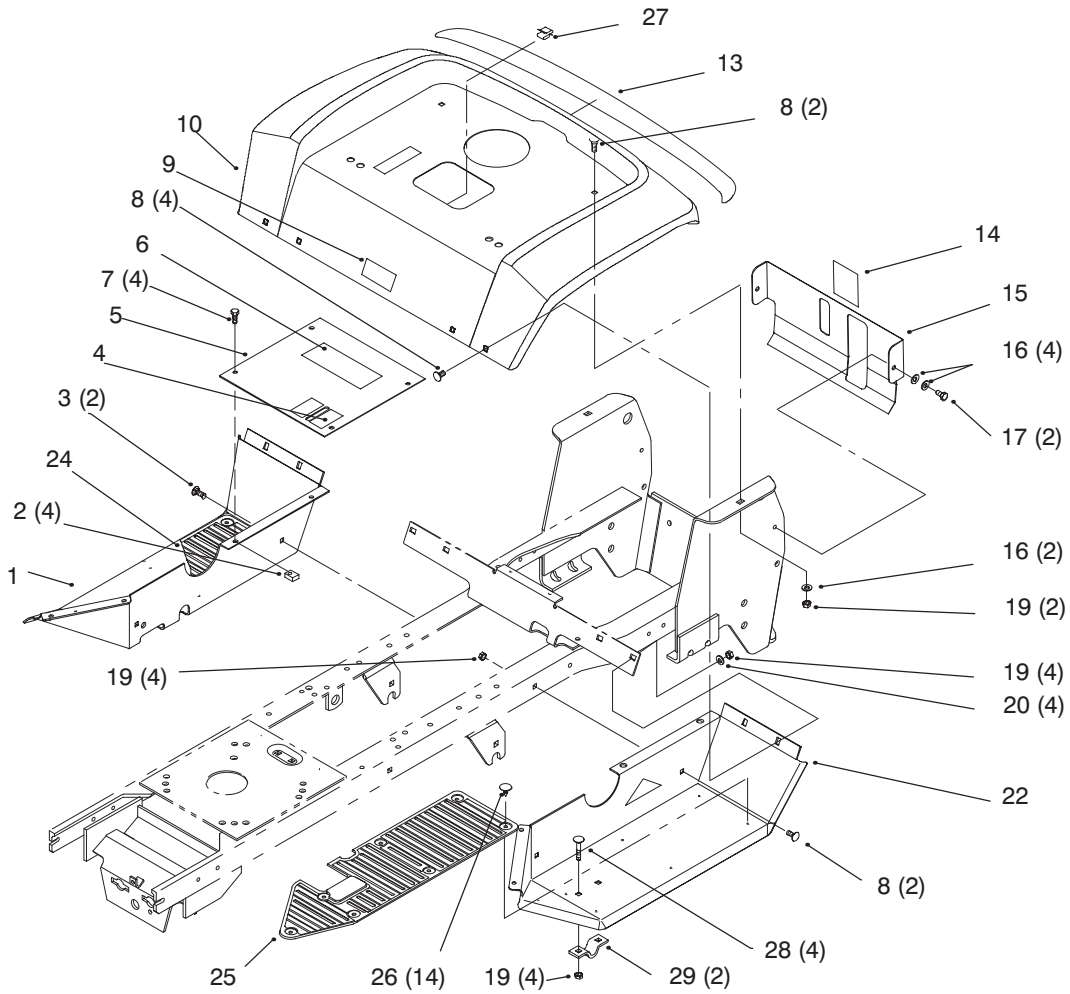

Sheet No.: 17

Fender and Footrest

Ref. No.	Part No.	Qty.	Description
1	92-6744-01	1	Footrest-RH (Only On: 72042, 72062)
1	92-6747-01	1	Footrest-RH (Only On: 72043, 72063, 72103)
2	92-6876	4	Nut-Retainer
3	3230-23	2	Screw-CARR
4	92-6725	1	Decal-HOC (Only On: 72042, 72043)
4	92-7092	1	Decal-HOC (Only On: 72062, 72063, 72103)
5	93-0489-01	1	Plate-Footerst W/Decal
6	92-8946	1	Decal-Danger
7	92-7020	4	Screw-TTH
8	3230-2	8	Screw-CARR
9	76-1340	1	Decal-USA (Only On: 72042, 72043)
10	92-6795-01	1	Fender
13	92-6730	1	Decal-Rear Fender
14	92-6727	1	Decal-Fuel Level
15	92-6713-03	1	Cover-Rear
16	3256-23	6	Washer-Flat
17	9266934	2	Screw-HWHTF
19	3296-29	14	Nut-Lock
20	3256-71	4	Washer-Flat
22	92-6745-01	1	Footrest-LH (Only On: 72042, 72062)
22	92-6746-01	1	Footrest-LH (Only On: 72043, 72063, 72103)
24	92-6687	1	Mat-Footer RH (Only On: 72043, 72063, 72103)
24	92-6689	1	Mat-Footer RH (Only On: 72042, 72062)
25	92-6688	1	Mat-Footer LH (Only On: 72043, 72063, 72103)
25	92-6690	1	Mat-Footer LH (Only On: 72042, 72062)
26	3290-479	14	Fastener-Panel

PROTOTYPE