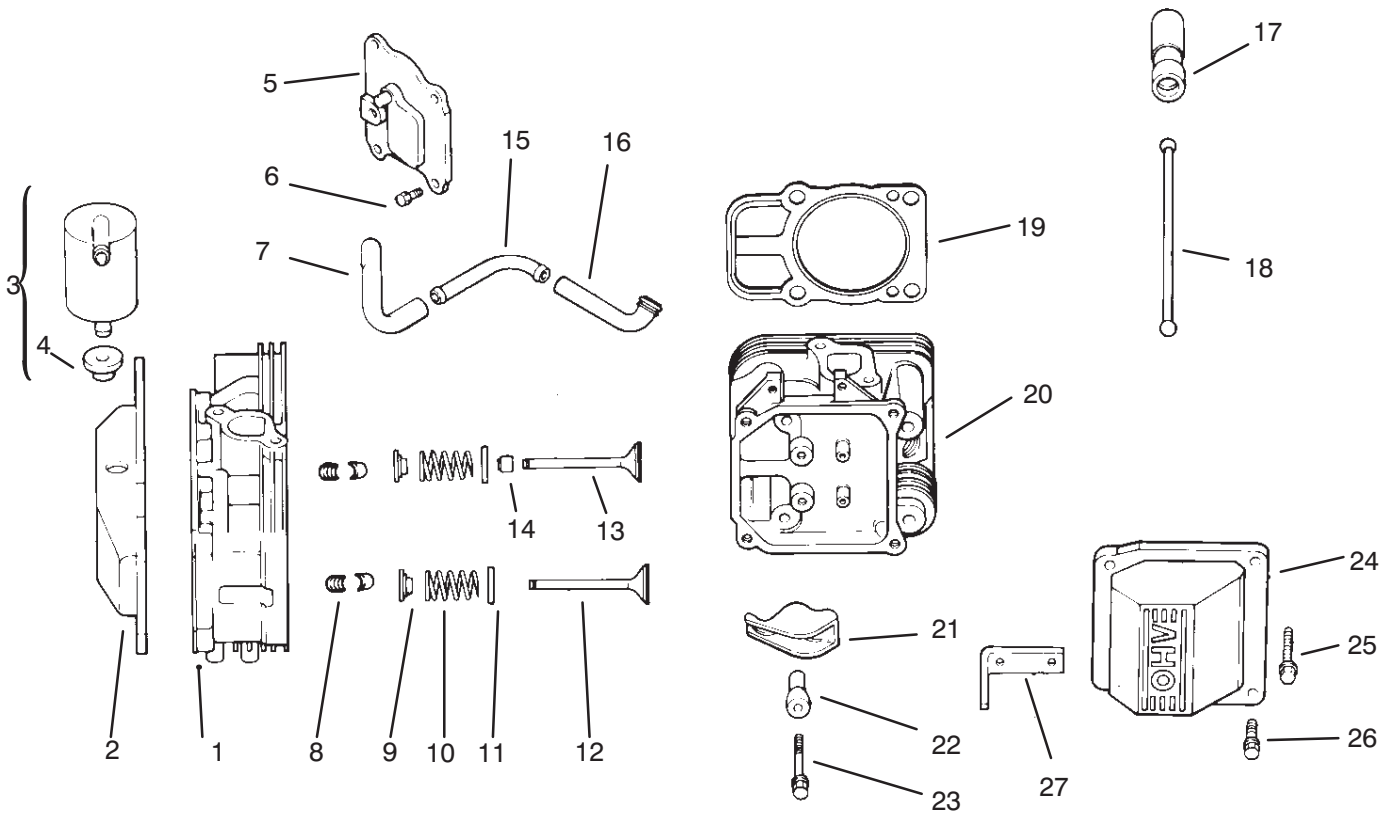

Sheet No.: 204
C-1962

Head / Valve / Breather

Ref. No.	Part No.	Qty.	Description
27	24 445 01	1	Strap-Lifting (Only On: 72103)

PROTOTYPE