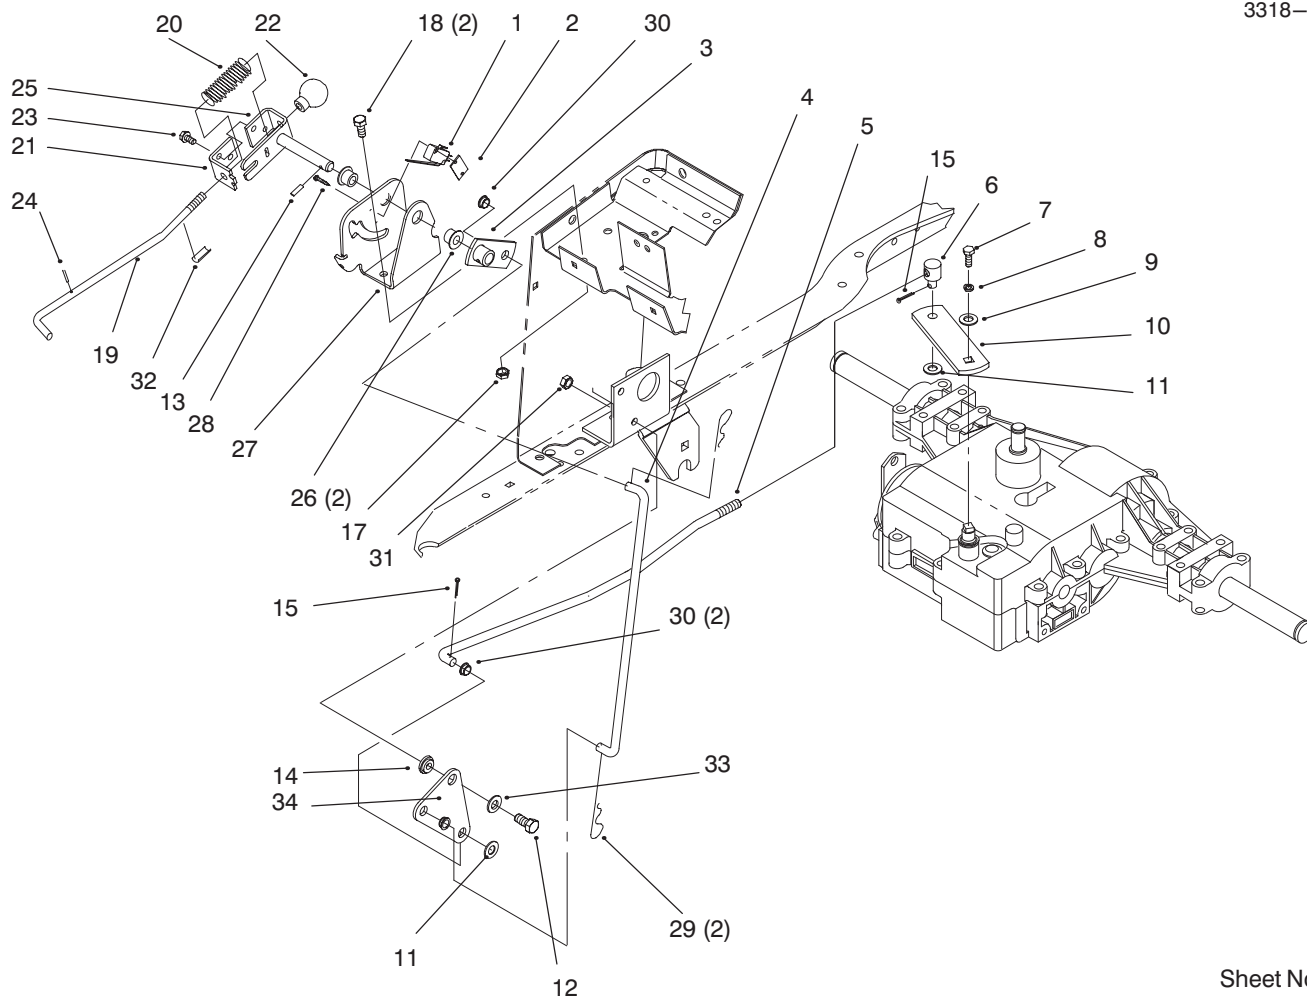

Sheet No.: 20

Gear Shift Linkage

Ref. No.	Part No.	Qty.	Description
*1	115230	1	Switch-Clutch (Only On: 72042, 72062)
2	3290-354	1	Nut-Speed (Only On: 72042, 72062)
3	92-6926-03	1	Tube-Linkage (Only On: 72042, 72062)
4	92-7005	1	Rod (Only On: 72042, 72062)
5	92-6896	1	Rod-Shift Transaxle (Only On: 72042, 72062)
6	110656	1	Trunnion (Only On: 72042, 72062)
7	329-23	1	Screw (Only On: 72042, 72062)
8	3253-3	1	Washer-Lock (Only On: 72042, 72062)
9	7-5461	1	Spacer-Transmission (Only On: 72042, 72062)
10	92-6886	1	Arm-Shift (Only On: 72042, 72062)
11	3256-24	2	Washer-Flat (Only On: 72042, 72062)
12	322-5	1	Screw-HH (Only On: 72042, 72062)
13	32121-4	1	Pin-Roll (Only On: 72042, 72062)
14	105503	1	Bushing (Only On: 72042, 72062)
15	3272-6	2	Pin-Cotter (Only On: 72042, 72062)
17	3296-29	2	Nut-Lock (Only On: 72042, 72062)
18	322-3	2	Screw-HH (Only On: 72042, 72062)
19	92-6920	1	Rod-Shift (Only On: 72042, 72062)
20	3624	2	Spring-Compression (Only On: 72042, 72062)
21	92-6921	1	Bracket-Shaft (Only On: 72042, 72062)
22	233-42	1	Knob (Only On: 72042, 72062)
23	32144-4	2	Screw-TAP (Only On: 72042, 72062)
24	32121-97	1	Pin-Roll (Only On: 72042, 72062)
25	92-6919	1	Pivot-Shift (Only On: 72042, 72062)
26	256-219	2	Bushing (Only On: 72042, 72062)
27	93-0503-03	1	Bracket-Pivot Mount (Only On: 72042, 72062)

* Refer to Lawn/Yard Tractor Service Bulletin for early models with black switches (P/N, Removal, Installation).