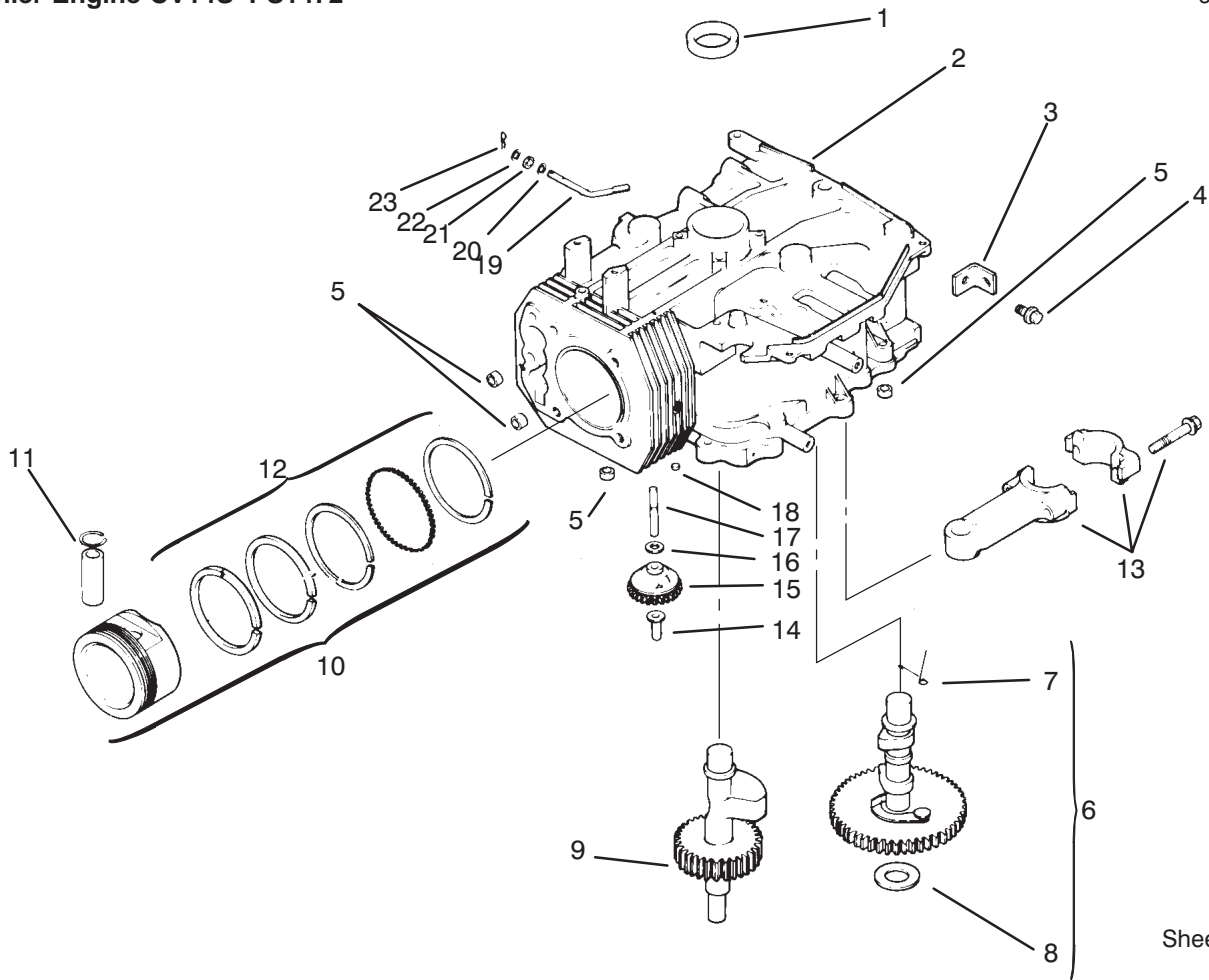

Sheet No.: 102
C-1949

Crankcase

Ref. No.	Part No.	Qty.	Description
16	Sm-0631005	1	Washer-Governor (Only On: 72042, 72043, 72062, 72063)
17	12 144 02	1	Shaft-Governor Gear (Only On: 72042, 72043, 72062, 72063)
18	52 139 09	1	Plug-Cup (Only On: 72042, 72043, 72062, 72063)
19	12 144 01	1	Shaft-Governor Cross (Only On: 72042, 72043, 72062, 72063)
20	Sm-0631015	1	Washer-Governor Shaft (Only On: 72042, 72043, 72062, 72063)
21	12 032 01	1	Seal-Governor Shaft (Only On: 72042, 72043, 72062, 72063)
22	X-25-102	1	Washer-Flat (Only On: 72042, 72043, 72062, 72063)
23	12 380 04	1	Pin-Governor Hitch (Only On: 72042, 72043, 72062, 72063)
*	12 722 01	1	Gasket Set (Only On: 72042, 72043, 72062, 72063)

PROTOTYPE

* Not illustrated