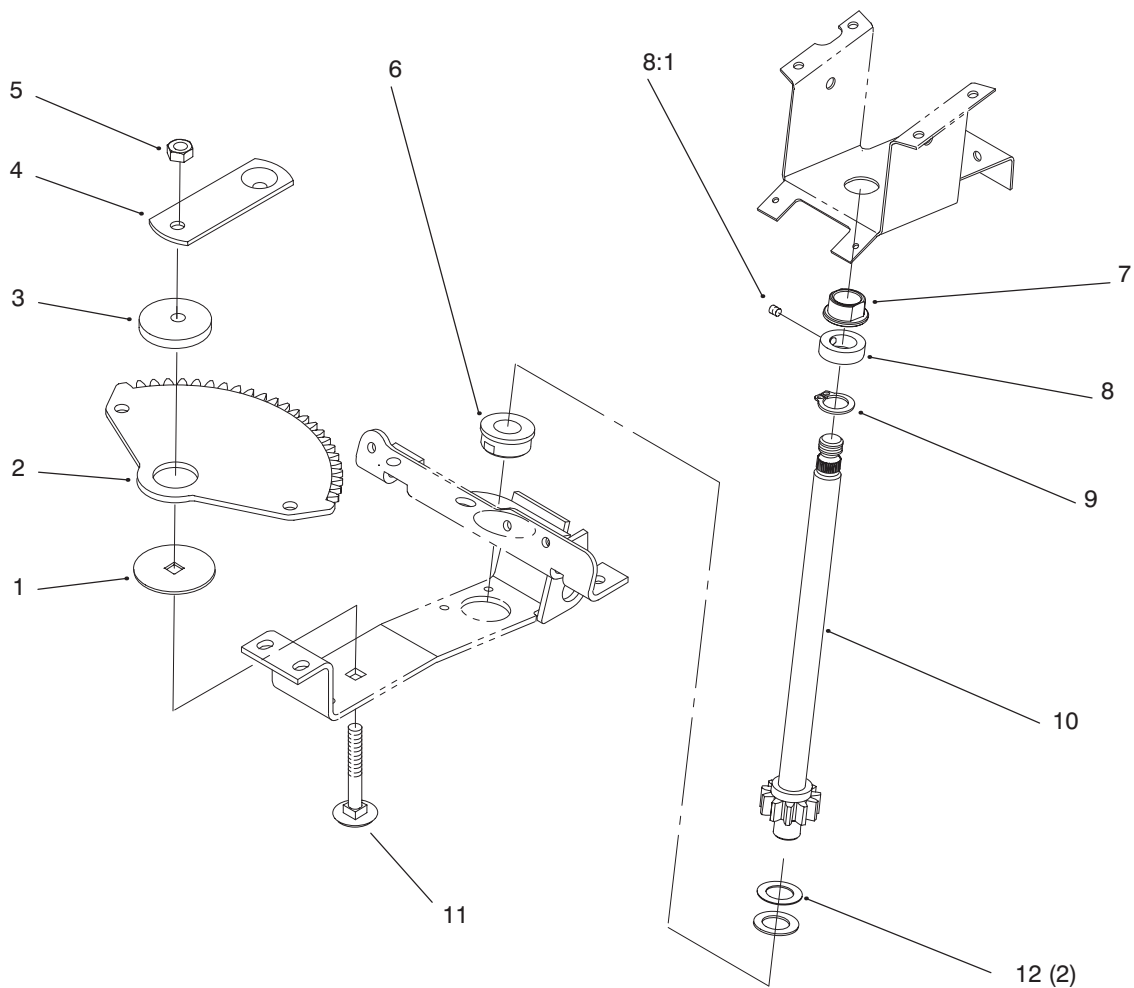

Sheet No.: 8

Lower Steering

Ref. No.	Part No.	Qty.	Description
1	111419	1	Washer-Bearing
2	78-2610	1	Gear-Sector
3	111418	1	Bushing
4	78-9150-03	1	Plate
5	108881	1	Nut-Hex
6	110391	1	Bearing-Wheel
7	109189	1	Bearing-Flange
8	111383	1	Collar W/Set Screw
8:1	3245-32	1	Screw-Set
9	111646	1	Grip Ring
10	92-6702	1	Shaft-Steering Lower
11	3231-4	1	Bolt-CARR
12	1278	2	Washer-Shim

PROTOTYPE