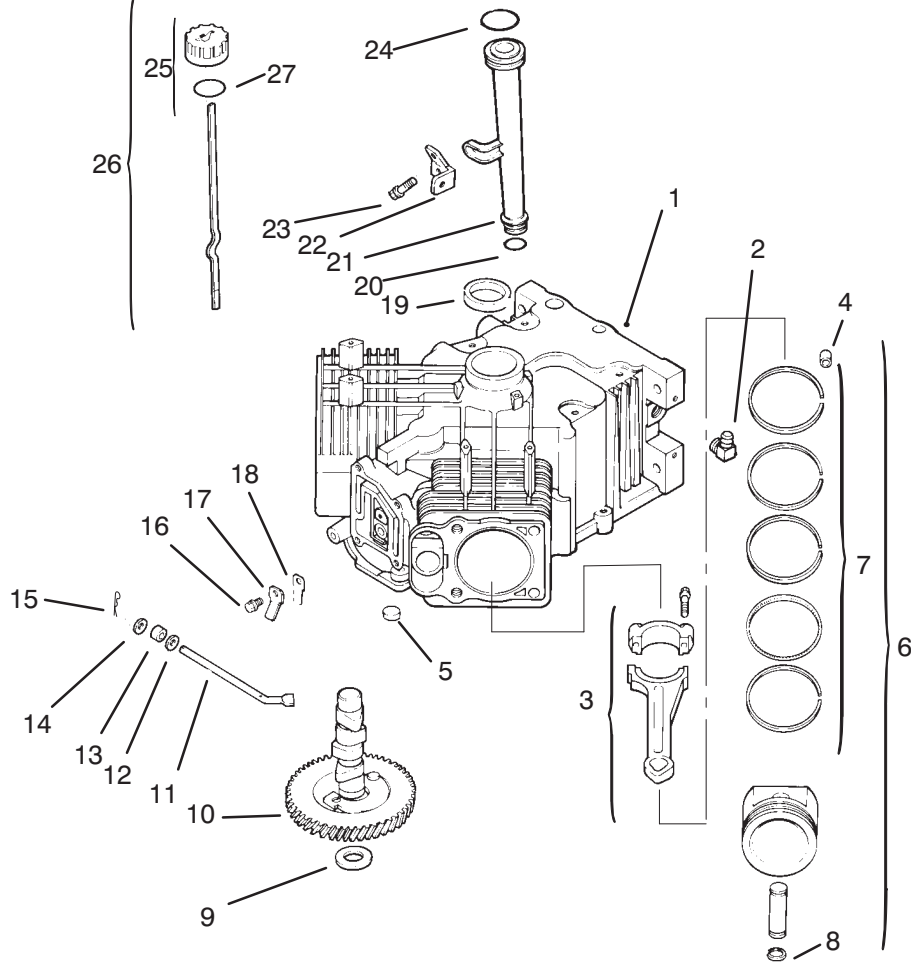

PROTOTYPE

Sheet No.: 201
C-1959

Crankshaft

Ref. No.	Part No.	Qty.	Description
1	24 014 42	1	Crankshaft (Only On: 72103)
2	52 139 09	1	Plug-Cup (Only On: 72103)

PROTOTYPE

Sheet No.: 202
C-1960

Crankcase

Ref. No.	Part No.	Qty.	Description
1	24 522 09	1	Short Block (Only On: 72103)
2	25 155 02	1	Connector-90 DEG (Only On: 72103)
3	24 067 01	2	Connecting Rod STD (Only On: 72103)
3	24 067 02	2	Connecting Rod .25 (Only On: 72103)
†4	12 380 03	6	Dowel-Locating (Only On: 72103)
5	52 139 09	1	Plug-Cup (Only On: 72103)
6	24 874 01	2	Piston ASM STD INCL 4/7/8 (Only On: 72103)
6	24 874 02	2	Piston ASM .25 INCL 4/7/8 (Only On: 72103)
6	24 874 03	2	Piston ASM .50 INCL 4/7/8 (Only On: 72103)
†7	24 108 01	2	Ring Set STD INCL 4/8 (Only On: 72103)
7	24 108 02	2	Ring Set .25 INCL 4/8 (Only On: 72103)
7	24 108 03	2	Ring Set .50 INCL 4/8 (Only On: 72103)
†8	24 018 01	4	Retainer-Piston Pin (Only On: 72103)
9	12 422 07	1	Shim-Camshaft A/R (Only On: 72103)
9	12 422 08	1	Shim-Camshaft A/R (Only On: 72103)
9	12 422 09	1	Shim-Camshaft A/R (Only On: 72103)
9	12 422 10	1	Shim-Camshaft A/R (Only On: 72103)
9	12 422 11	1	Shim-Camshaft A/R (Only On: 72103)
9	12 422 12	1	Shim-Camshaft A/R (Only On: 72103)
9	12 422 13	1	Shim-Camshaft A/R (Only On: 72103)
10	24 012 05	1	Camshaft (Only On: 72103)
11	24 144 01	1	Shaft-Governor Cross (Only On: 72103)
12	X-25-63	1	Washer-Flat (Only On: 72103)
13	12 032 01	1	Seal-Governor Shaft (Only On: 72103)
14	X-25-102	1	Washer-Flat (Only On: 72103)
15	12 380 04	1	Pin-Governor Hitch (Only On: 72103)