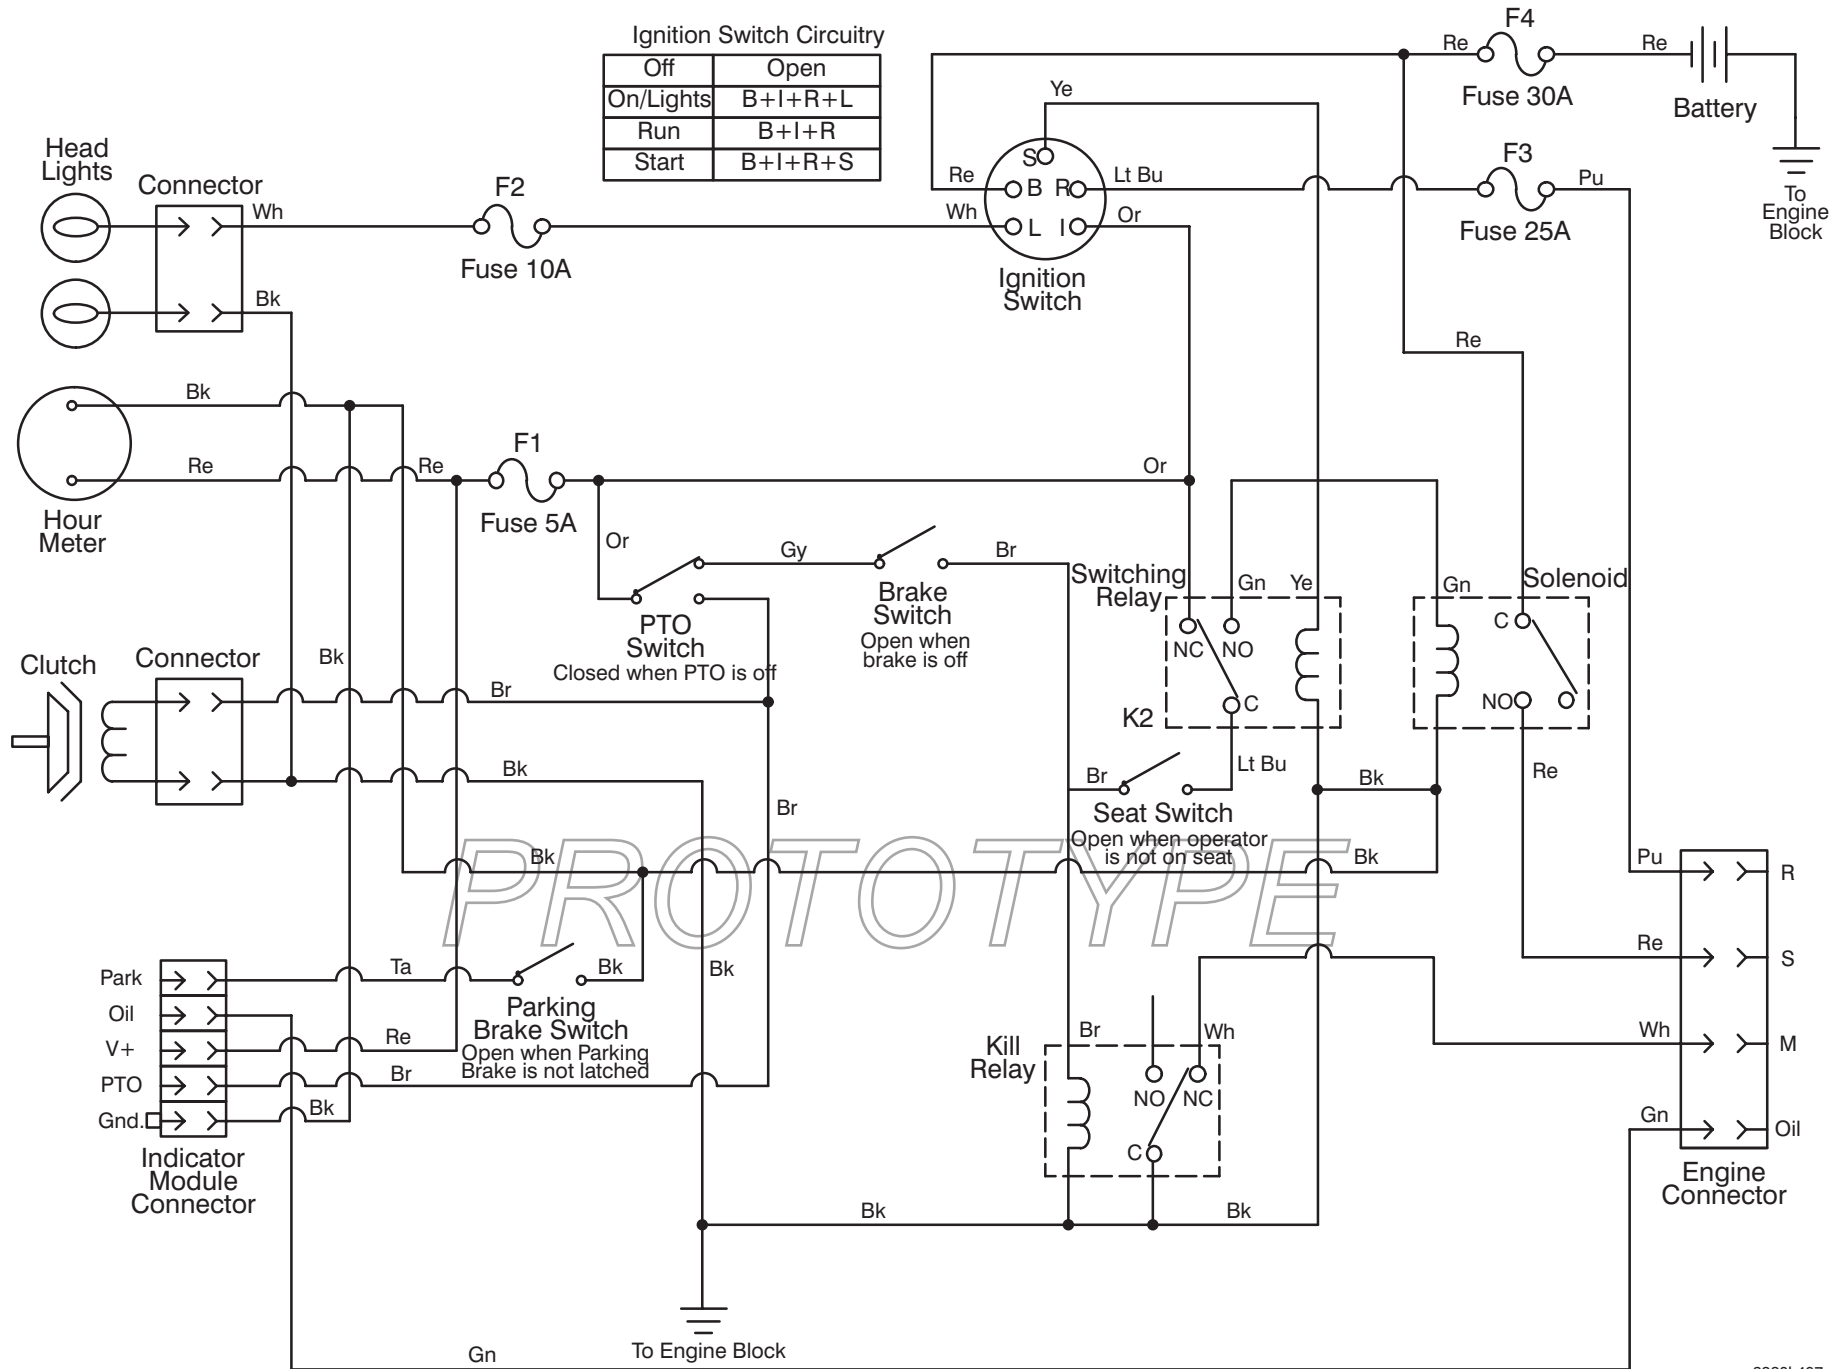

PROTOTYPE

Electric Schematic Single Cylinder Hydro Drive

Electric Schematic Single Cylinder Gear Drive

Electric Schematic Twin Cylinder Hydro Drive

Ignition Switch Circuitry

Off	Open
On/Lights	B+I+R+L
Run	B+I+R
Start	B+I+R+S