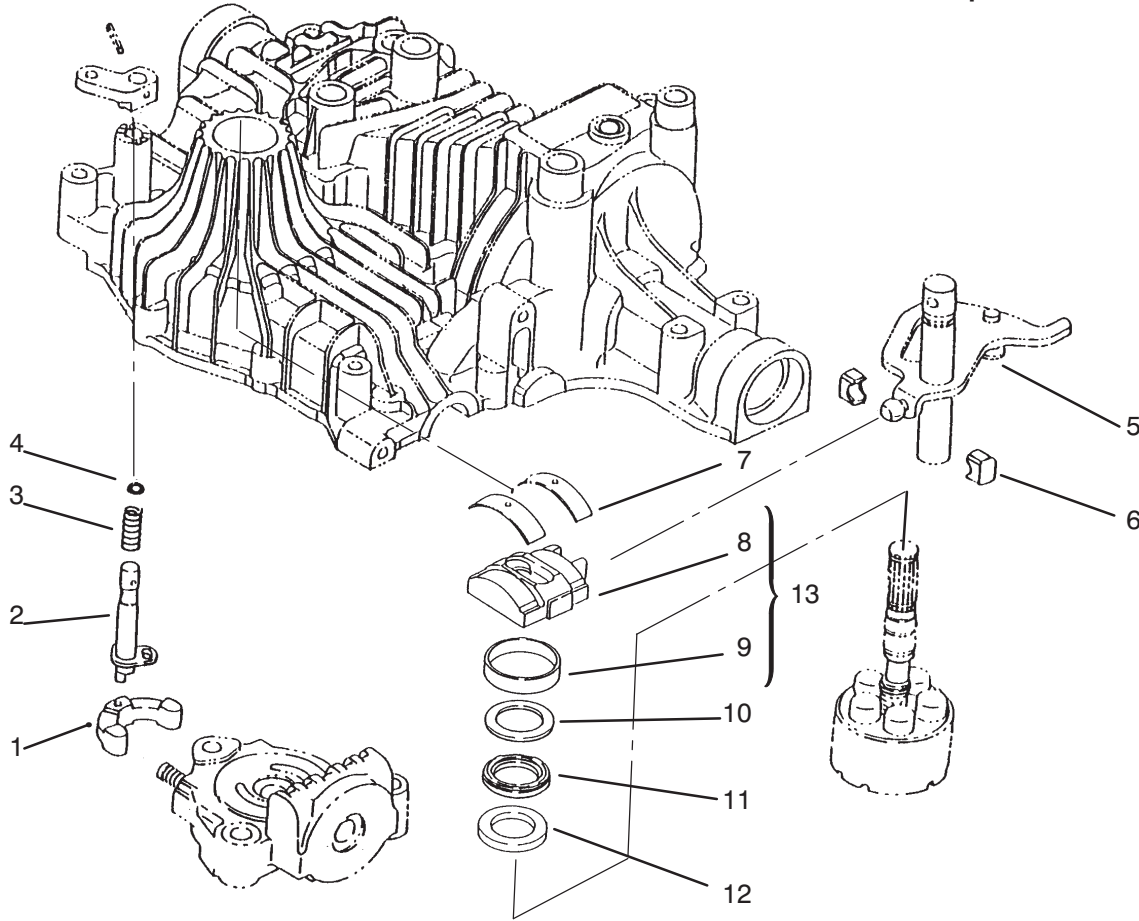

PROTOTYPE

† Included in a service kit or in an assembly

Sheet No.: 404

c-1862

Motor Shaft

Ref. No.	Part No.	Qty.	Description
1		1	Block-Cylinder (Only On: 72043, 72063, 72103)
2		1	Spring (Only On: 72043, 72063, 72103)
3		5	Washer (Only On: 72043, 72063, 72103)
4		5	Piston (Only On: 72043, 72063, 72103)
5	93-0375	1	Housing (Only On: 72043, 72063, 72103)
6	93-0373	2	Ring-Snap (Only On: 72043, 72063, 72103)
7	93-0371	1	Washer (Only On: 72043, 72063, 72103)
8	93-0374	1	Bearing-Ball (Only On: 72043, 72063, 72103)
9	93-0386	1	Shaft-Motor (Only On: 72043, 72063, 72103)
10	93-0387	1	E Ring (Only On: 72043, 72063, 72103)
11	93-0376	1	Bearing-Thrust (Only On: 72043, 72063, 72103)
12		1	Spring (Only On: 72043, 72063, 72103)
13	93-0365	1	Cylinder ASM INCL 1-4 (Only On: 72043, 72063, 72103)