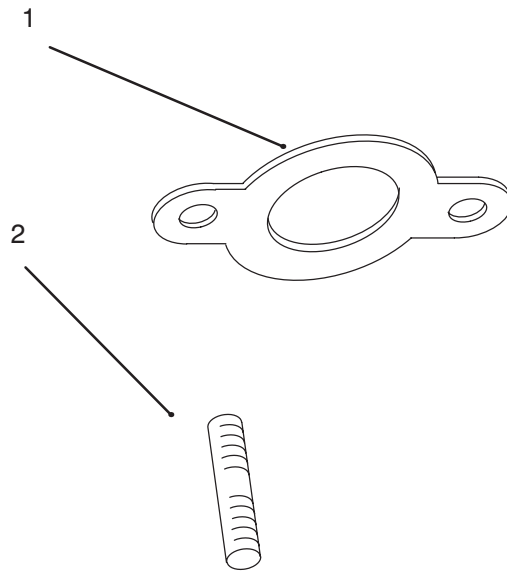

Sheet No.: 211
C-1969

Exhaust

Ref. No.	Part No.	Qty.	Description
1	24 041 02	2	Gasket-Exhaust (Only On: 72103)
2	M-0829033	4	Stud M8x1.25x20 (Only On: 72103)

PROTOTYPE