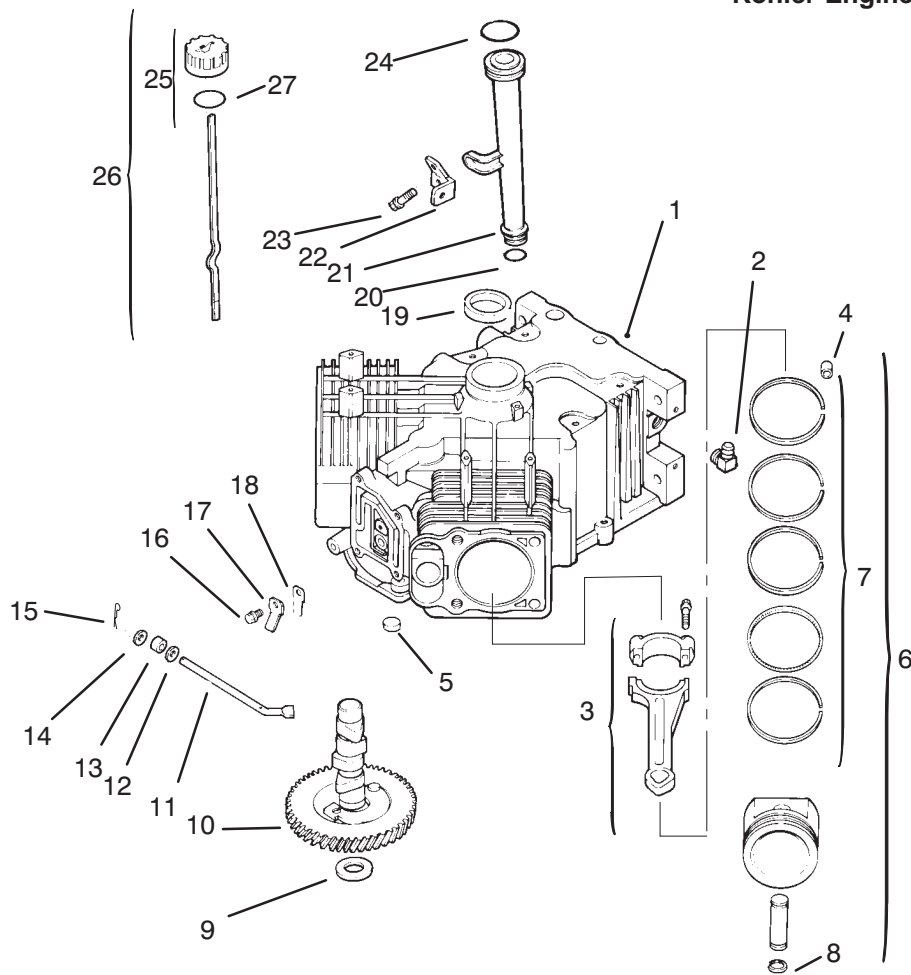

Sheet No.: 202
C-1960

Crankcase

Ref. No.	Part No.	Qty.	Description
16	M-0545010	2	Screw M5x0.8x10 (Only On: 72103)
17	24 018 04	2	Retainer-Red (Only On: 72103)
18	24 402 01	2	Beed-Breather (Only On: 72103)
19	24 032 01	1	Seal-Oil (Only On: 72103)
20	12 153 01	1	O Ring-Lower Fill Tube (Only On: 72103)
21	12 123 04	1	Tube-Oil Fill (Only On: 72103)
22	24 126 19	1	Bracket-Oil Fill Tube (Only On: 72103)
23	M-0549016	1	Screw M5x0.8x16 (Only On: 72103)
24	12 153 02	1	O Ring-Upper Fill Tube (Only On: 72103)
25	24 038 04	1	Dipstick INCL 26-27 (Only On: 72103)
†26	25 755 13	1	Kit-Oil Cap INCL 3 (Only On: 72103)
†27	12 153 03	1	O Ring-Fill Cap (Only On: 72103)
*	24 755 03	1	Gasket Set (Only On: 72103)

† Included in a service kit or in an assembly
* Not illustrated