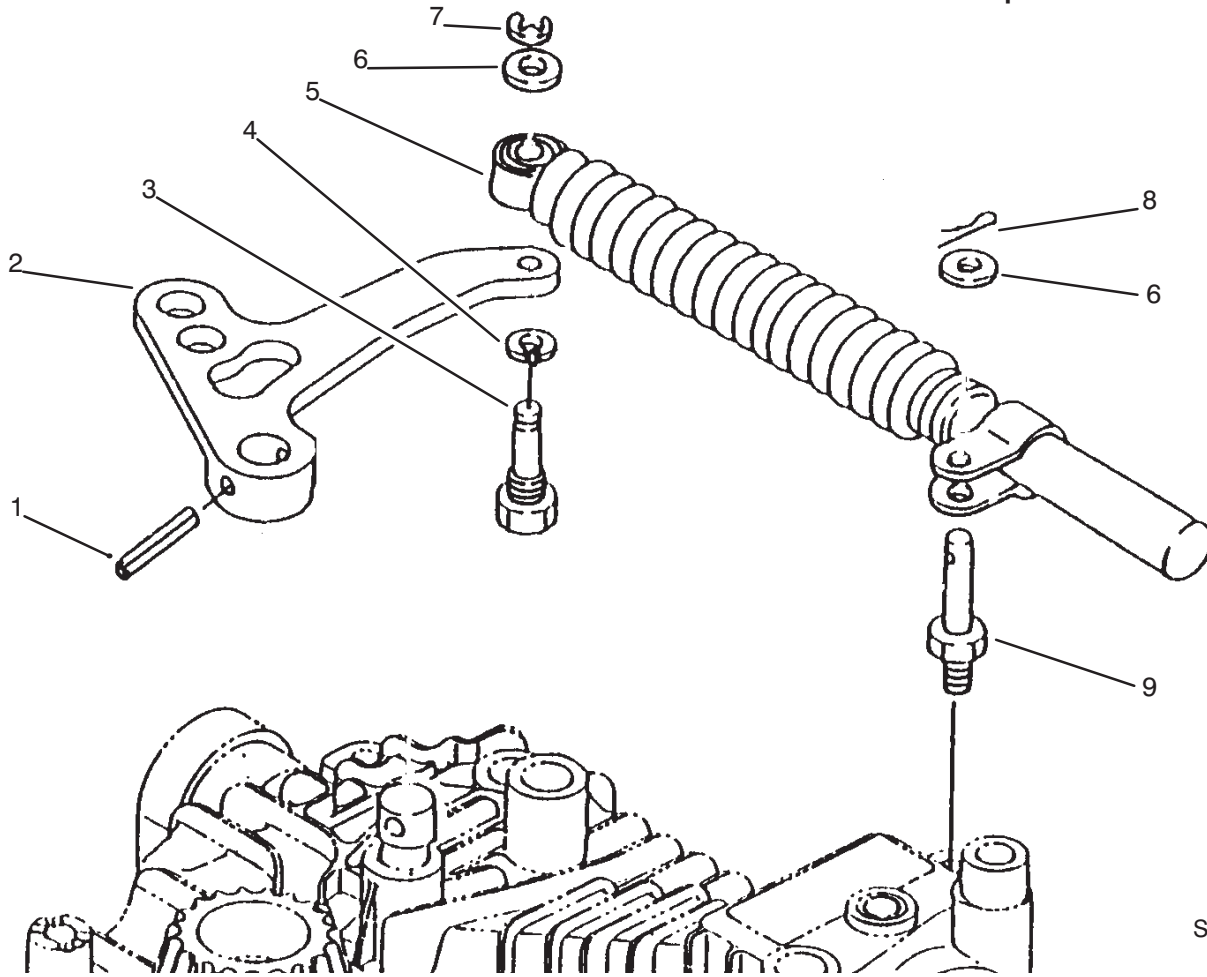

Sheet No.: 407
C-1865

Lever Damper

Ref. No.	Part No.	Qty.	Description
1	93-0411	1	Pin-Roll (Only On: 72043, 72063, 72103)
2	93-0404	1	Arm (Only On: 72043, 72063, 72103)
3	93-0407	1	Bolt (Only On: 72043, 72063, 72103)
4	93-0409	1	Washer (Only On: 72043, 72063, 72103)
5	93-0405	1	Shock Absorber (Only On: 72043, 72063, 72103)
6	93-0408	2	Washer (Only On: 72043, 72063, 72103)
7	93-0410	1	Ring (Only On: 72043, 72063, 72103)
8	93-0412	1	Pin-Cotter (Only On: 72043, 72063, 72103)
9	93-0406	1	Stud (Only On: 72043, 72063, 72103)

PROTOTYPE