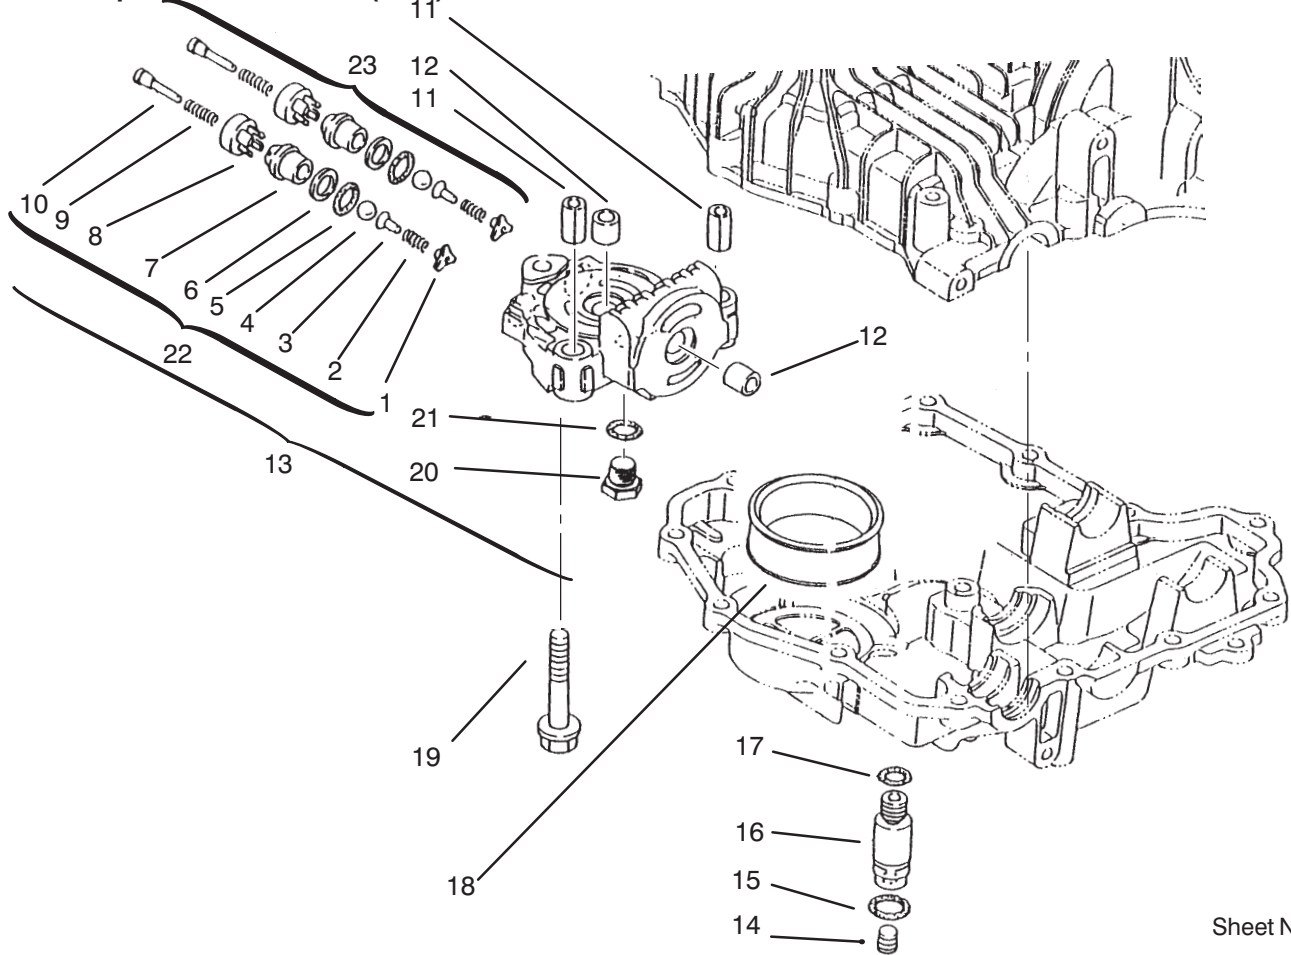

Sheet No.: 402

c-1877

Center Case

Ref. No.	Part No.	Qty.	Description
†1	93-0461	2	Holder-Bypass (Only On: 72043, 72063, 72103)
†2		2	Spring (Only On: 72043, 72063, 72103)
†3		2	Holder-Ball (Only On: 72043, 72063, 72103)
†4		1	Ball (Only On: 72043, 72063, 72103)
†5	93-0465	2	Packing (Only On: 72043, 72063, 72103)
†6	93-0466	2	Ring-Back Up (Only On: 72043, 72063, 72103)
†7		1	Sleeve A1 (Only On: 72043, 72063, 72103)
†8		2	Valve B (Only On: 72043, 72063, 72103)
†9		2	Spring (Only On: 72043, 72063, 72103)
†10		2	Pin-Push (Only On: 72043, 72063, 72103)
†11	93-0471	2	Pin-Knock (Only On: 72043, 72063, 72103)
†12	93-0472	2	Bushing (Only On: 72043, 72063, 72103)
13	93-0484	1	Case INCL 11-12 & 20-23 (Only On: 72043, 72063, 72103)
14	93-0474	1	Plug (Only On: 72043, 72063, 72103)
15	93-0475	1	Packing (Only On: 72043, 72063, 72103)
16	93-0476	1	Connector (Only On: 72043, 72063, 72103)
17	93-0481	1	Packing (Only On: 72043, 72063, 72103)
18	93-0478	1	Filter (Only On: 72043, 72063, 72103)
19	93-0479	3	Bolt (Only On: 72043, 72063, 72103)
20	93-0480	1	Plug (Only On: 72043, 72063, 72103)
21	93-0481	1	Packing (Only On: 72043, 72063, 72103)
22	93-0482	1	Valve ASM A1 INCL 1-10 (Only On: 72043, 72063, 72103)
23	93-0483	1	Valve ASM A2 (Only On: 72043, 72063, 72103)

† Included in a service kit or in an assembly