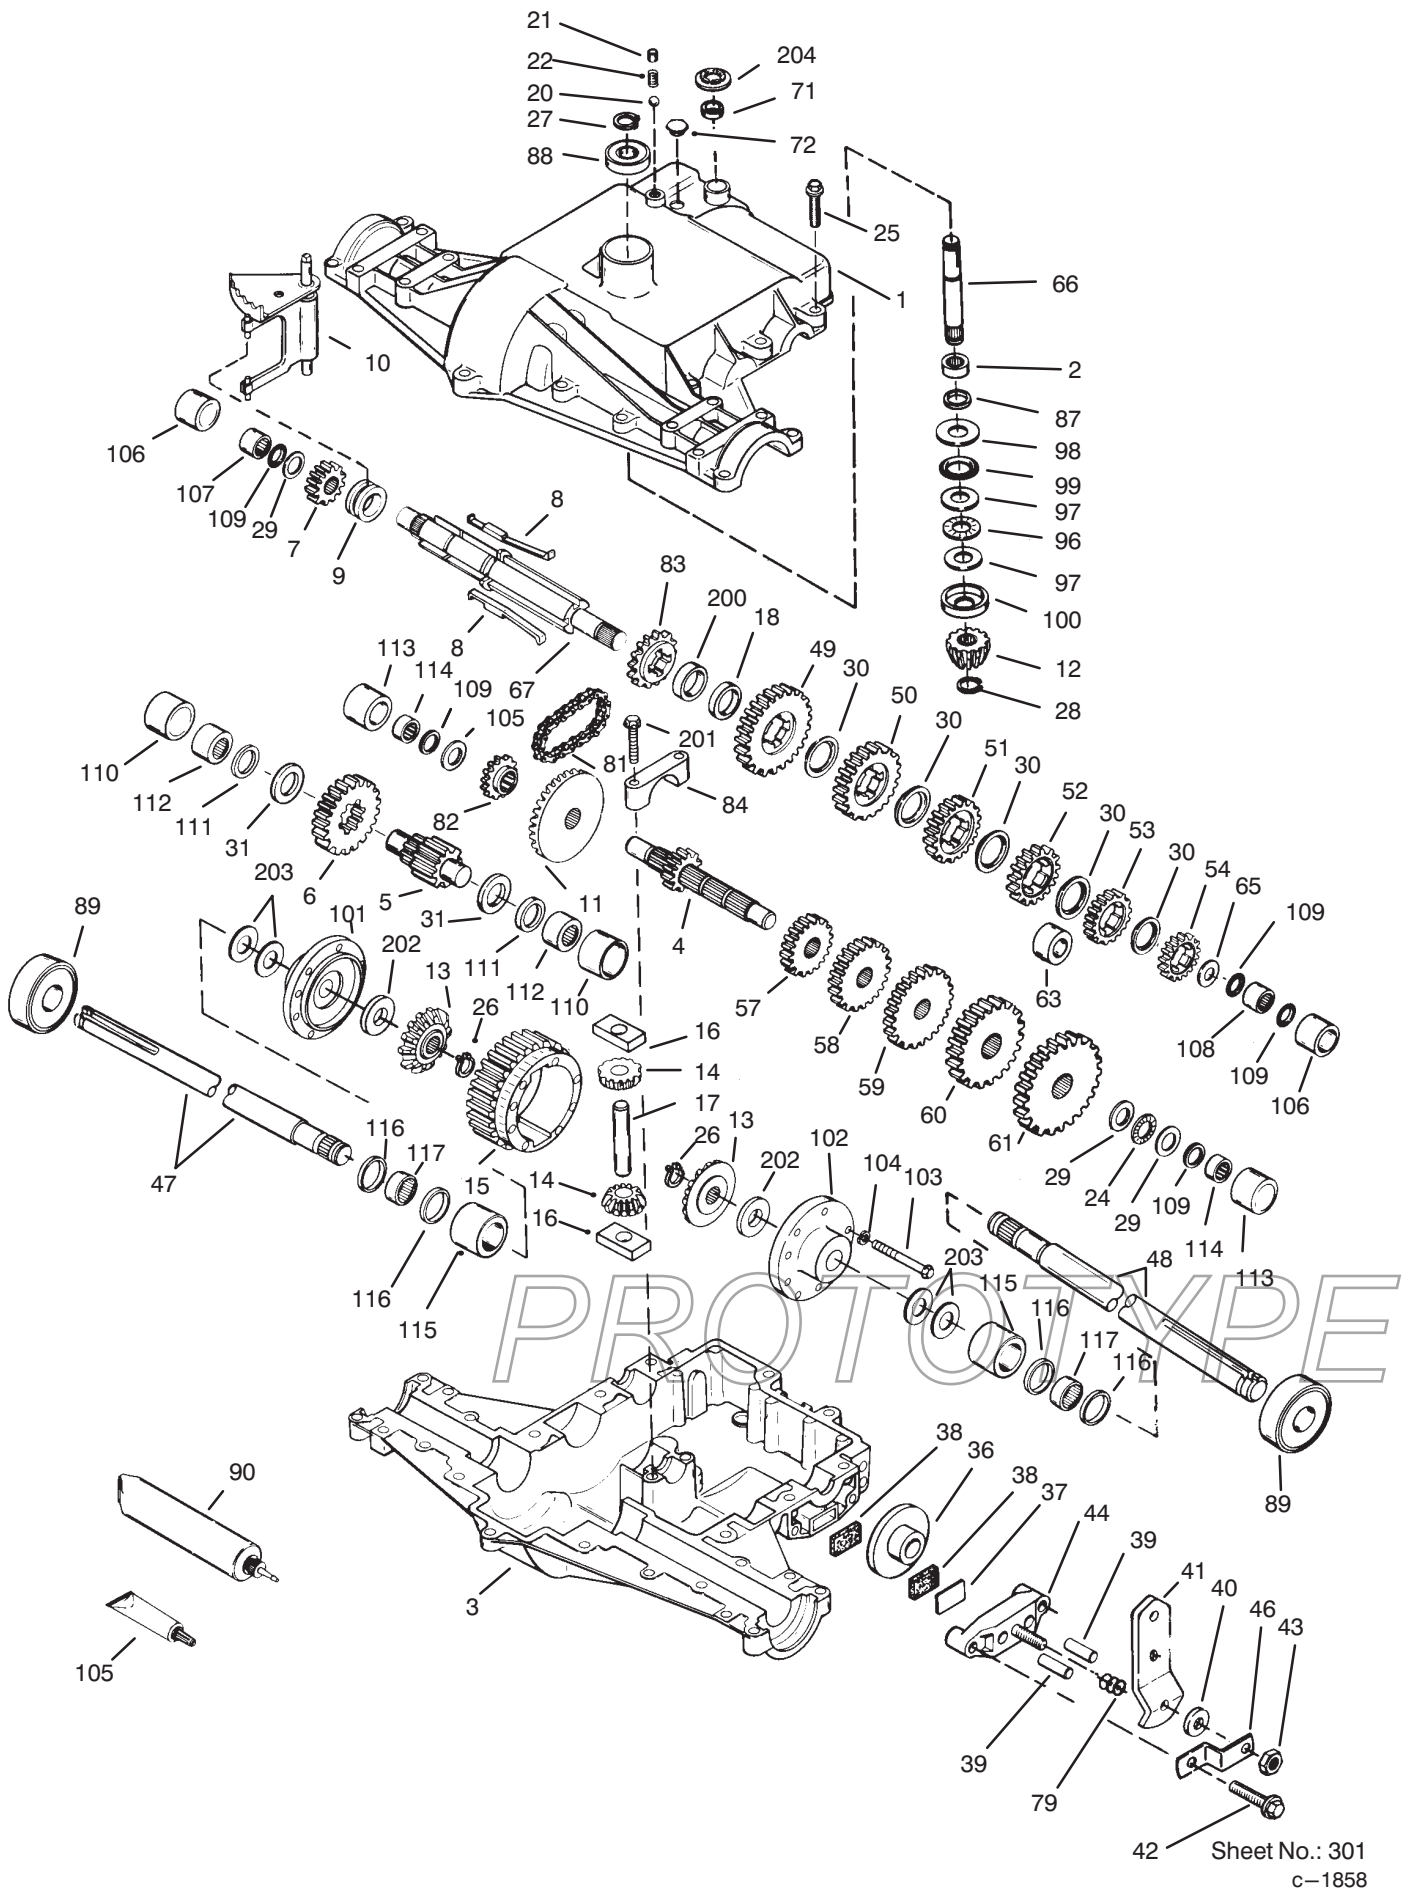

PROTOTYPE

Peerless Transaxle 820-024

Peerless Transaxle 820-024

Ref. No.	Part No.	Qty.	Description
1	772098a	1	Cover-Transaxle (Only On: 72042, 72062)
2	780155	1	Bearing-Needle (Only On: 72042, 72062)
3	770088	1	Case-Transaxle (Only On: 72042, 72062)
4	776291	1	Countershaft-Gear 9t (Only On: 72042, 72062)
5	776275	1	Shaft-Output (Only On: 72042, 72062)
6	778247	1	Gear-Output 35t (Only On: 72042, 72062)
7	778253	1	Gear-Spur 15t (Only On: 72042, 72062)
8	792138	4	Key-Shift (Only On: 72042, 72062)
9	784216	1	Collar-Shift (Only On: 72042, 72062)
10	784342	1	Fork-Shift (Only On: 72042, 72062)
11	778246	1	Gear-Bevel 33t (Only On: 72042, 72062)
12	778245	1	Pinion-Input Bevel 13t (Only On: 72042, 72062)
13	778198	2	Gear-Bevel 16t (Only On: 72042, 72062)
14	778197	2	Pinion-Bevel 10t (Only On: 72042, 72062)
15	778248	1	Gear-Ring (Only On: 72042, 72062)
16	786027	2	Block-Drive (Only On: 72042, 72062)
17	786019	1	Pin-Drive (Only On: 72042, 72062)
18	786121	1	Spacer .350-.340 Thick (Only On: 72042, 72062)
20	792077	1	Ball-Steel (Only On: 72042, 72062)
21	792078	1	Screw-Set 3/8-16x3/8 (Only On: 72042, 72062)
22	792079	1	Spring (Only On: 72042, 72062)
24	780071	1	Bearing-Thrust (Only On: 72042, 72062)
25	792129	17	Screw 5/16-18x1 1/4 (Only On: 72042, 72062)
26	792018	2	Ring-Retaining (Only On: 72042, 72062)
27	792018	1	Ring-Retaining (Only On: 72042, 72062)
28	788040	1	Ring-Retaining (Only On: 72042, 72062)
29	780072	3	Washer (Only On: 72042, 72062)
30	780108	5	Washer (Only On: 72042, 72062)
31	780128	2	Washer (Only On: 72042, 72062)
36	790043	1	Disk-Brake (Only On: 72042, 72062)
37	790007	1	Plate-Brake Pad (Only On: 72042, 72062)
38	799021	1	Pad-Brake 2/Pkg (Only On: 72042, 72062)
39	786026	2	Pin-Dowel (Only On: 72042, 72062)
40	792076a	1	Washer (Only On: 72042, 72062)
41	790013	1	Lever-Brake (Only On: 72042, 72062)
42	792073	2	Screw 1/4-20x1 1/4 (Only On: 72042, 72062)
43	792075	1	Nut-Lock 5/16x24 (Only On: 72042, 72062)
44	790025	1	Holder-Brake Pad (Only On: 72042, 72062)
46	786086	1	Bracket-Brake Lever (Only On: 72042, 72062)
47	774958	1	Axle 12 9/16" Long (Only On: 72042, 72062)
48	774959	1	Axle 16 7/16" Long (Only On: 72042, 72062)
49	778216a	1	Gear-Spur 41t (Only On: 72042, 72062)
50	778206a	1	Gear-Spur 35t (Only On: 72042, 72062)
51	778205a	1	Gear-Spur 30t (Only On: 72042, 72062)
52	778204a	1	Gear Spur 25t (Only On: 72042, 72062)
53	778203a	1	Gear Spur 22t (Only On: 72042, 72062)
54	778273	1	Gear Spur 19t (Only On: 72042, 72062)
57	778199	1	Gear Spur 15t (Only On: 72042, 72062)
58	778200	1	Gear Spur 20t (Only On: 72042, 72062)
59	778201	1	Gear Spur 25t (Only On: 72042, 72062)
60	778202	1	Gear Spur 28t (Only On: 72042, 72062)
61	778222	1	Gear Spur 30t (Only On: 72042, 72062)
65	780109	1	Washer (Only On: 72042, 72062)
66	776293	1	Shaft-Input 30.910" Lg (Only On: 72042, 72062)
67	776313	1	Shaft-Shifter/Brake (Only On: 72042, 72062)
71	788069	1	Ring-Square Cut (Only On: 72042, 72062)
72	792074	1	Plug-Threaded 9/16-18 (Only On: 72042, 72062)
79	792144	1	Spring (Only On: 72042, 72062)
81	786062a	1	Chain-Roller #41 22" Lg (Only On: 72042, 72062)
82	786061	1	Sprocket 10t (Only On: 72042, 72062)