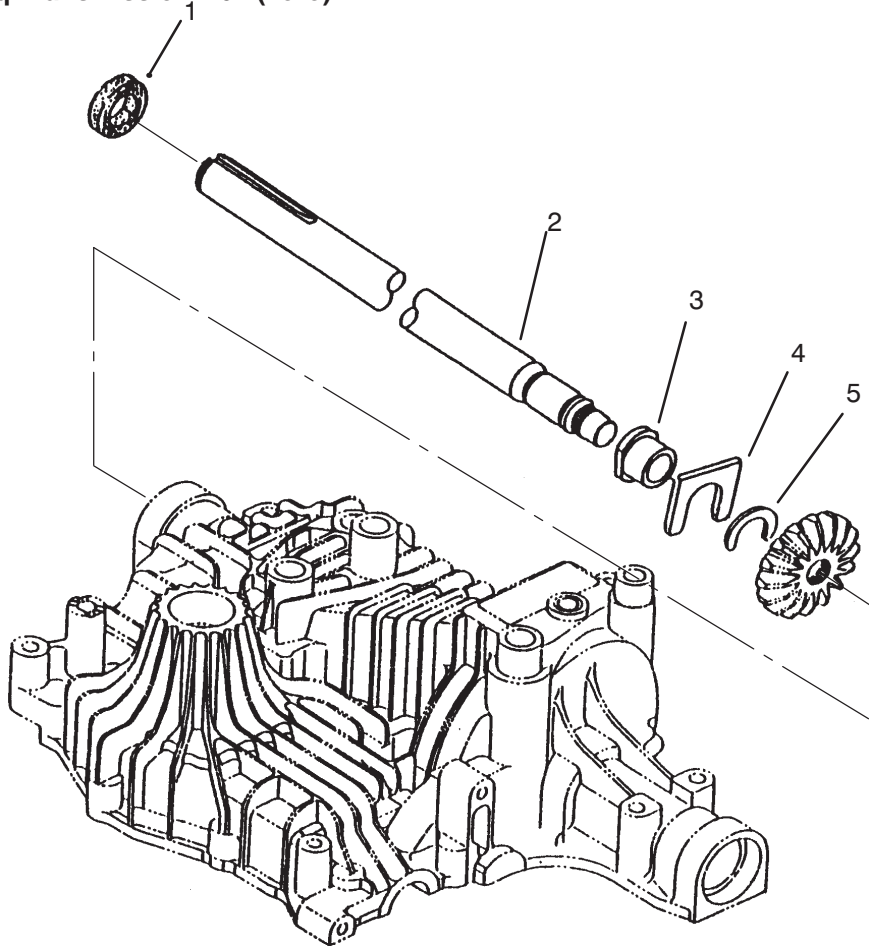

Sheet No.: 412

C-1870

Axle Shaft

Ref. No.	Part No.	Qty.	Description
1	93-0451	2	Seal (Only On: 72043, 72063, 72103)
2	93-0452	1	Shaft-Axle Right (Only On: 72043, 72063, 72103)
3	93-0454	2	Bushing (Only On: 72043, 72063, 72103)
4	93-0455	2	Washer-Thrust (Only On: 72043, 72063, 72103)
5	93-0456	2	Ring (Only On: 72043, 72063, 72103)
*	93-0453	1	Shaft-Axle Left (Only On: 72043, 72063, 72103)

PROTOTYPE

* Not illustrated