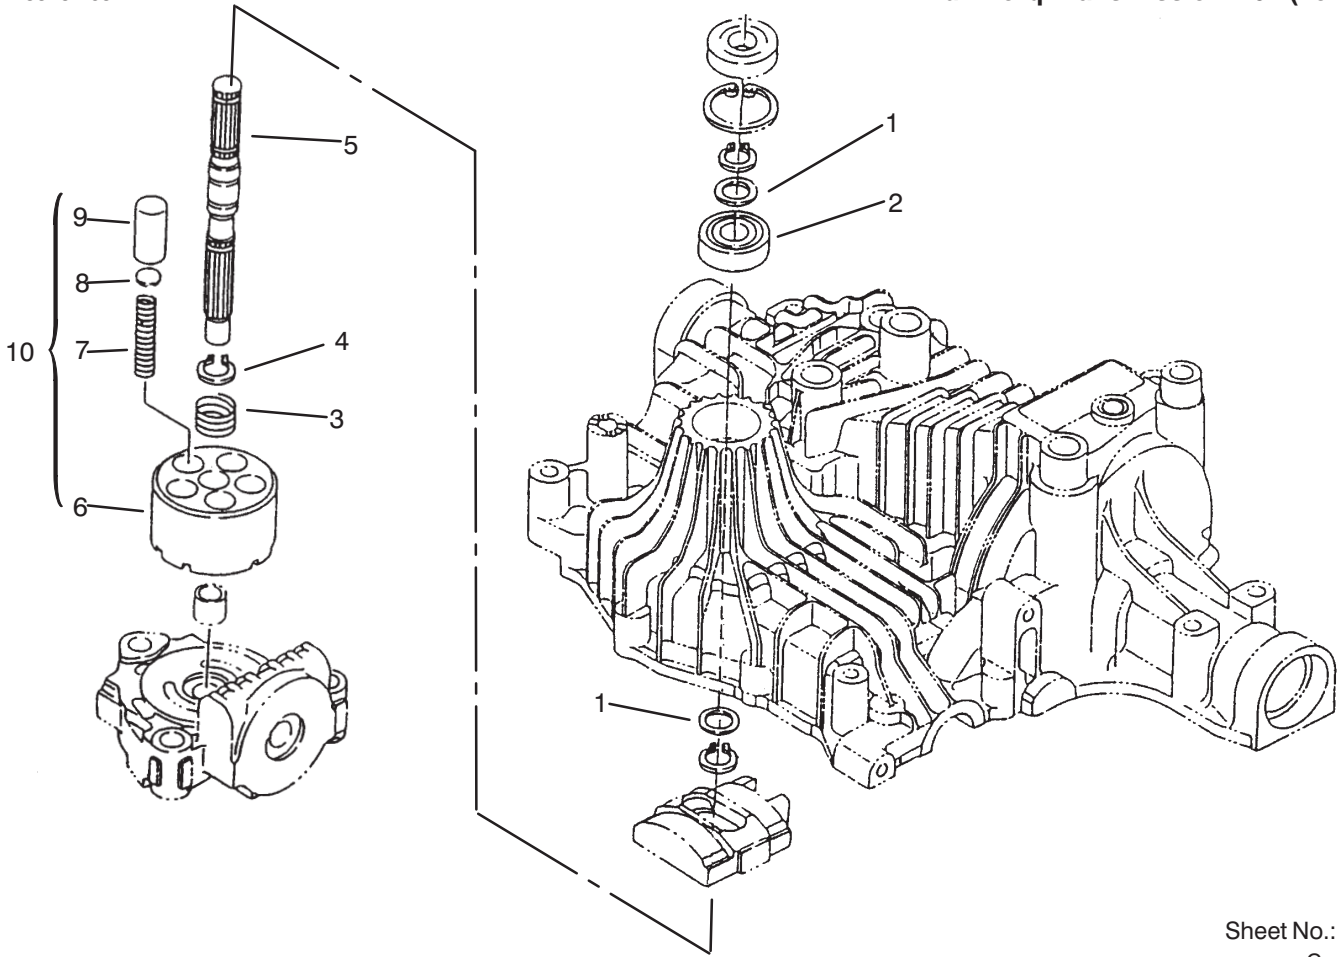

Sheet No.: 403
C-1861

Pump Shaft

Ref. No.	Part No.	Qty.	Description
1	93-0371	2	Washer (Only On: 72043, 72063, 72103)
2	93-0374	1	Bearing-Ball (Only On: 72043, 72063, 72103)
3	93-0370	1	Spring (Only On: 72043, 72063, 72103)
4	93-0373	3	Ring-Snap (Only On: 72043, 72063, 72103)
5	93-0372	1	Shaft-Pump (Only On: 72043, 72063, 72103)
†6		1	Block-Cylinder (Only On: 72043, 72063, 72103)
†7		5	Spring (Only On: 72043, 72063, 72103)
†8		5	Washer (Only On: 72043, 72063, 72103)
†9		5	Piston (Only On: 72043, 72063, 72103)
10	93-0365	1	Cylinder ASM INCL 6-9 (Only On: 72043, 72063, 72103)

PROTOTYPE

† Included in a service kit or in an assembly