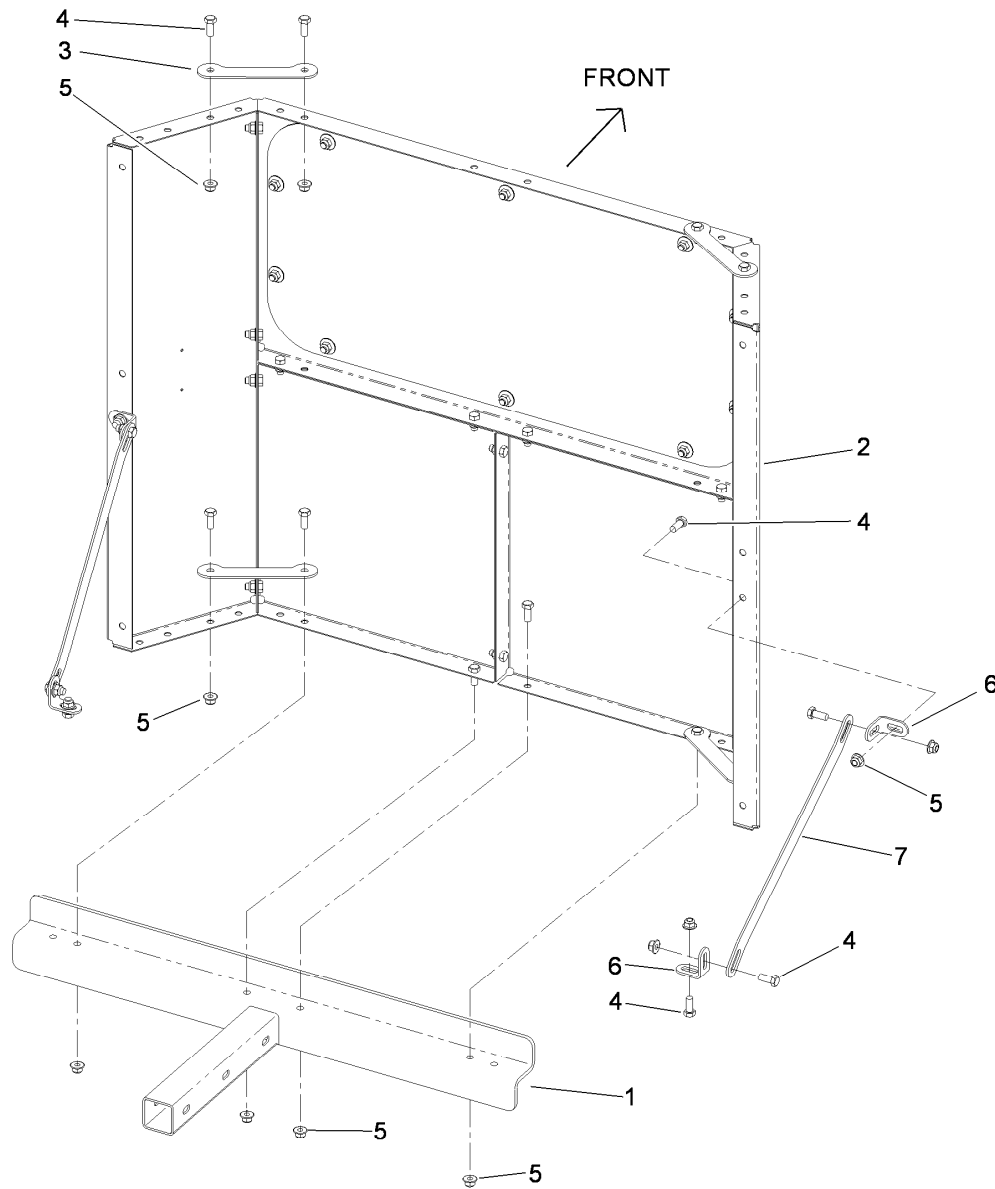

**Count on it.**

**Parts Catalog**

**Bed Mount Sound Barrier Kit**

**Pro Force Debris Blower**

**Model No. 44546—Serial No. 311000001 and Up**

## Bed Mount Sound Barrier Kit

| Ref. | Part Number | Qty. | Description                 |
|------|-------------|------|-----------------------------|
| 1    | 119-6147-03 | 1    | Sub Frame-Sound Shield      |
| 2    | 119-6125    | 1    | Sound Shield ASM            |
| 3    | 119-6104-03 | 4    | Brace                       |
| 4    | 323-5       | 18   | Screw-HH                    |
| 5    | 104-8301    | 18   | Nut-Flange, NI              |
| 6    | 119-6296    | 4    | Bracket-Angle, Sound Shield |
| 7    | 119-6297-03 | 2    | Brace-Cross, Sound Shield   |

## Sound Shield Assembly No. 119-6125

| <i>Ref.</i> | <i>Part Number</i> | <i>Qty.</i> | <i>Description</i> |
|-------------|--------------------|-------------|--------------------|
| 1           | 119-6127-03        | 1           | Panel-Top          |
| 2           | 119-6126-03        | 2           | Panel-Side         |
| 3           | 119-6128-03        | 2           | Panel-Lower        |
| 4           | 119-6102           | 1           | Window             |
| 5           | 3231-1             | 10          | Screw-CARR         |
| 6           | 109-6658           | 10          | Nut-Flange, NI     |
| 7           | 323-4              | 14          | Screw-HH           |
| 8           | 104-8301           | 14          | Nut-Flange, NI     |