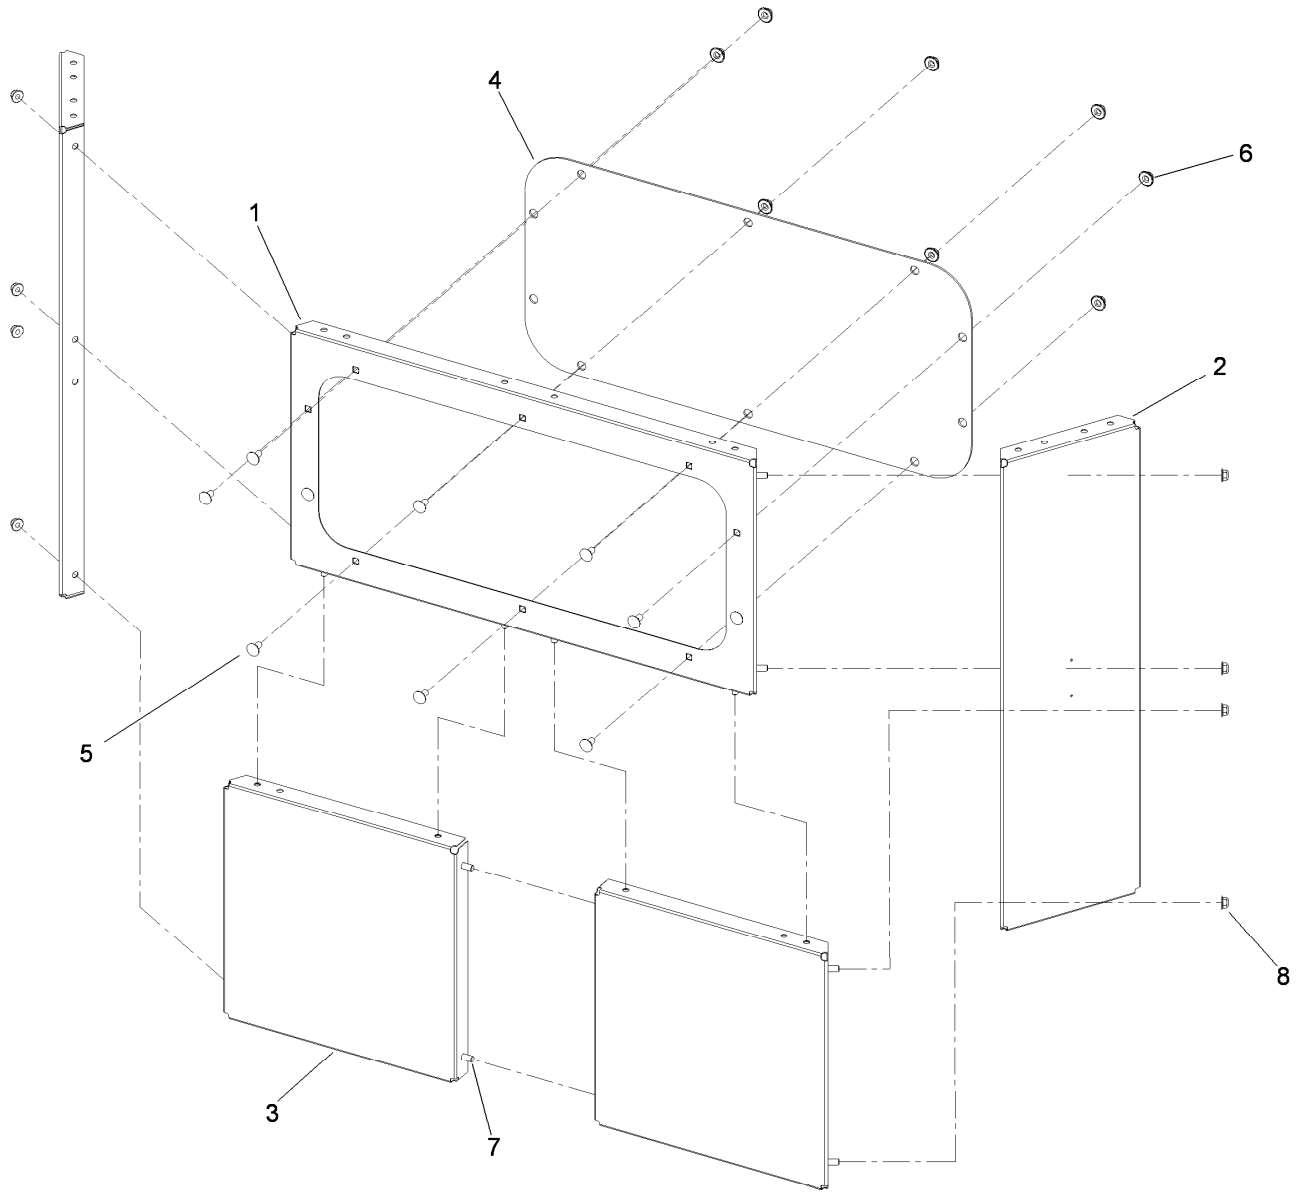

**Count on it.**

**Parts Catalog**

**Bed Mount Sound Barrier Kit**

**Pro Force Debris Blower**

**Model No. 44546—Serial No. 311000001 and Up**

## Bed Mount Sound Barrier Kit

| Ref. | Part Number | Qty. | Description                 |
|------|-------------|------|-----------------------------|
| 1    | 119-6147-03 | 1    | Sub Frame-Sound Shield      |
| 2    | 119-6125    | 1    | Sound Shield ASM            |
| 3    | 119-6104-03 | 4    | Brace                       |
| 4    | 323-5       | 18   | Screw-HH                    |
| 5    | 104-8301    | 18   | Nut-Flange, NI              |
| 6    | 119-6296    | 4    | Bracket-Angle, Sound Shield |
| 7    | 119-6297-03 | 2    | Brace-Cross, Sound Shield   |

## Sound Shield Assembly No. 119-6125

| <i>Ref.</i> | <i>Part Number</i> | <i>Qty.</i> | <i>Description</i> |
|-------------|--------------------|-------------|--------------------|
| 1           | 119-6127-03        | 1           | Panel-Top          |
| 2           | 119-6126-03        | 2           | Panel-Side         |
| 3           | 119-6128-03        | 2           | Panel-Lower        |
| 4           | 119-6102           | 1           | Window             |
| 5           | 3231-1             | 10          | Screw-CARR         |
| 6           | 109-6658           | 10          | Nut-Flange, NI     |
| 7           | 323-4              | 14          | Screw-HH           |
| 8           | 104-8301           | 14          | Nut-Flange, NI     |