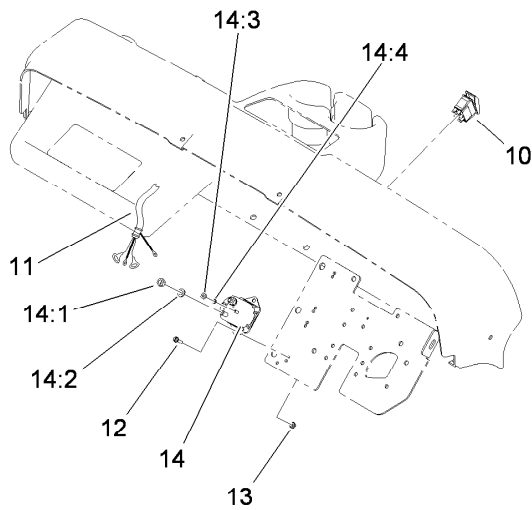

Count on it.

Parts Catalog

Electric Bed Lift Kit

2011 and After Workman® MDE Utility Vehicle

Model No. 07382—Serial No. 311000001 and Up

Electric Bed Lift Assembly

<i>Ref.</i>	<i>Part Number</i>	<i>Qty.</i>	<i>Description</i>
1	104-7232-03	1	Support-Cylinder, Lift
2	99-7759	2	U-Bolt
3	3231-30	2	Screw-CARR
4	104-8301	6	Nut-Flange, NI
5	119-9471-03	1	Lift Bracket ASM
6	119-9615	4	Screw-PPH
7	112-3090	1	Actuator-Linear, 48V (8 Inch)
8	92-2739	2	Pin-Clevis
9	3272-11	2	Pin-Cotter

<i>Ref.</i>	<i>Part Number</i>	<i>Qty.</i>	<i>Description</i>
10	107-0748	1	Switch-Rocker
11	107-0715	1	Harness-Wire
12	32105-13	2	Screw-HWH
13	32149-7	2	Nut-Keps
14	104-7135	1	Solenoid
14:1	3217-6	2	Nut-Hex
14:2	3253-4	2	Washer-Lock
14:3	3219-14	2	Nut-Hex
14:4	3253-17	2	Washer-Lock
16	3290-357	4	Nut-HHF, Whiz