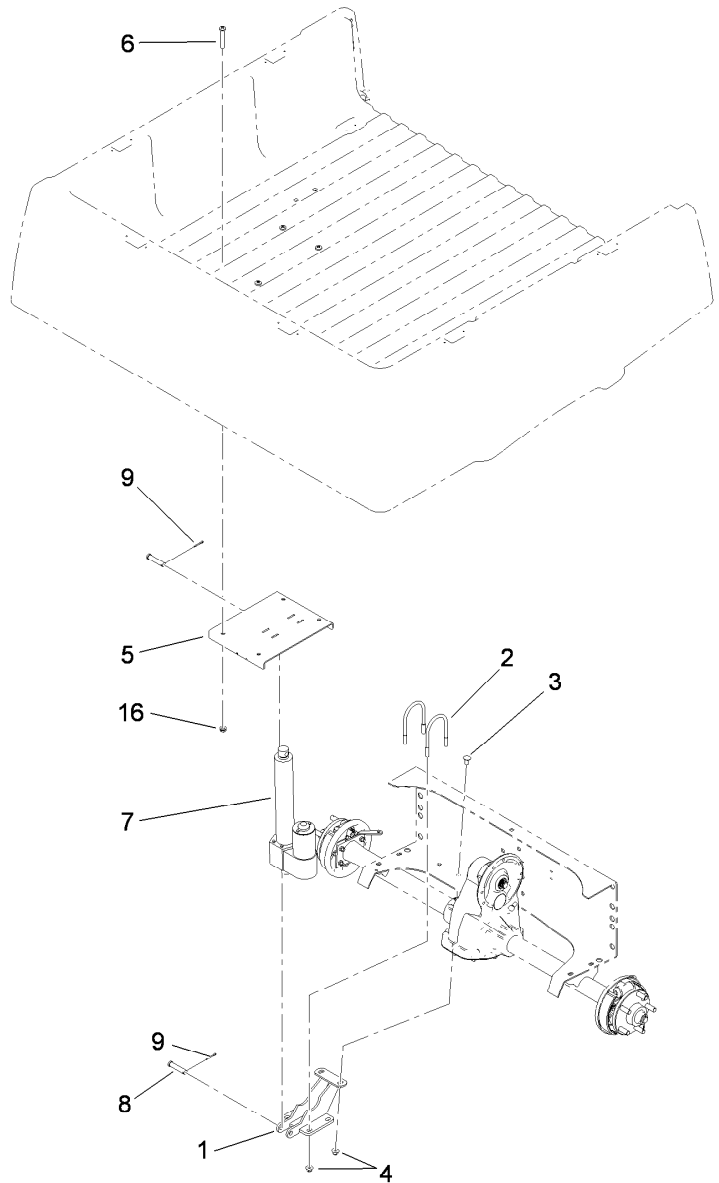

Count on it.

Parts Catalog

Electric Bed Lift Kit

2011 and After Workman® MDE Utility Vehicle

Model No. 07382—Serial No. 311000001 and Up

Electric Bed Lift Assembly

<i>Ref.</i>	<i>Part Number</i>	<i>Qty.</i>	<i>Description</i>
1	104-7232-03	1	Support-Cylinder, Lift
2	99-7759	2	U-Bolt
3	3231-30	2	Screw-CARR
4	104-8301	6	Nut-Flange, NI
5	119-9471-03	1	Lift Bracket ASM
6	119-9615	4	Screw-PPH
7	112-3090	1	Actuator-Linear, 48V (8 Inch)
8	92-2739	2	Pin-Clevis
9	3272-11	2	Pin-Cotter

<i>Ref.</i>	<i>Part Number</i>	<i>Qty.</i>	<i>Description</i>
10	107-0748	1	Switch-Rocker
11	107-0715	1	Harness-Wire
12	32105-13	2	Screw-HWH
13	32149-7	2	Nut-Keps
14	104-7135	1	Solenoid
14:1	3217-6	2	Nut-Hex
14:2	3253-4	2	Washer-Lock
14:3	3219-14	2	Nut-Hex
14:4	3253-17	2	Washer-Lock
16	3290-357	4	Nut-HHF, Whiz