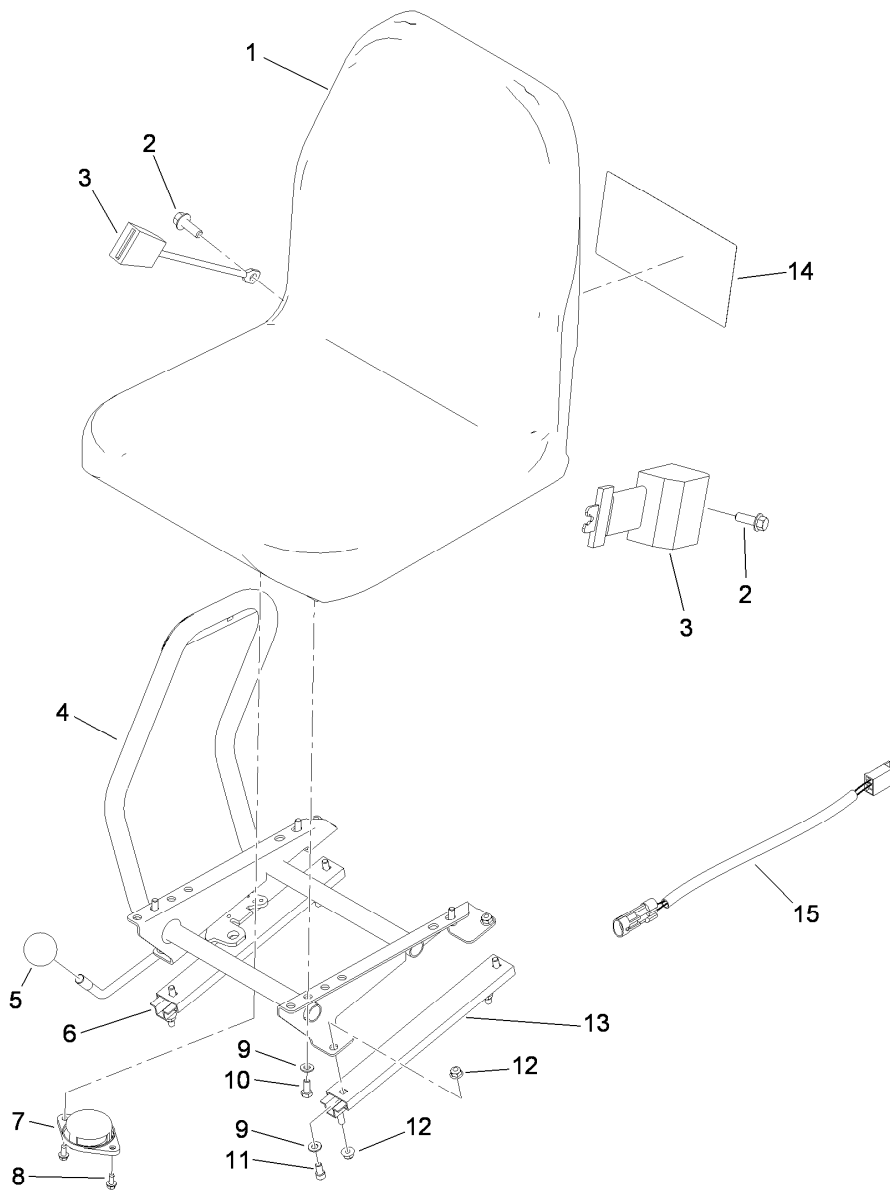

Count on it.

Parts Catalog

Standard Seat Kit

**Greensmaster® 3300/3400 Series TriFlex™
Traction Unit**

Model No. 04718

Standard Seat Assembly

Ref.	Part Number	Qty.	Description
1	104-4620	1	Seat
2	117-9035	2	Screw-HHF
3	100-4928	1	Belt-Seat
4	119-1721-03	1	Mount-Console
5	233-48	1	Knob
6	119-4483	1	Seat Adjuster Lever ASM
7	92-6282	1	Switch-Seat
8	32144-10	2	Screw-HWH
9	3256-23	8	Washer-Flat
10	322-3	4	Screw-HH
11	3274-12	4	Screw-HSH
12	104-8300	8	Nut-Flange, NI
13	92-8990	1	Adjuster-Slave
14	119-9343	1	Decal-Aid, Quick Reference
15	108-8657	1	Harness-Wire, Seat