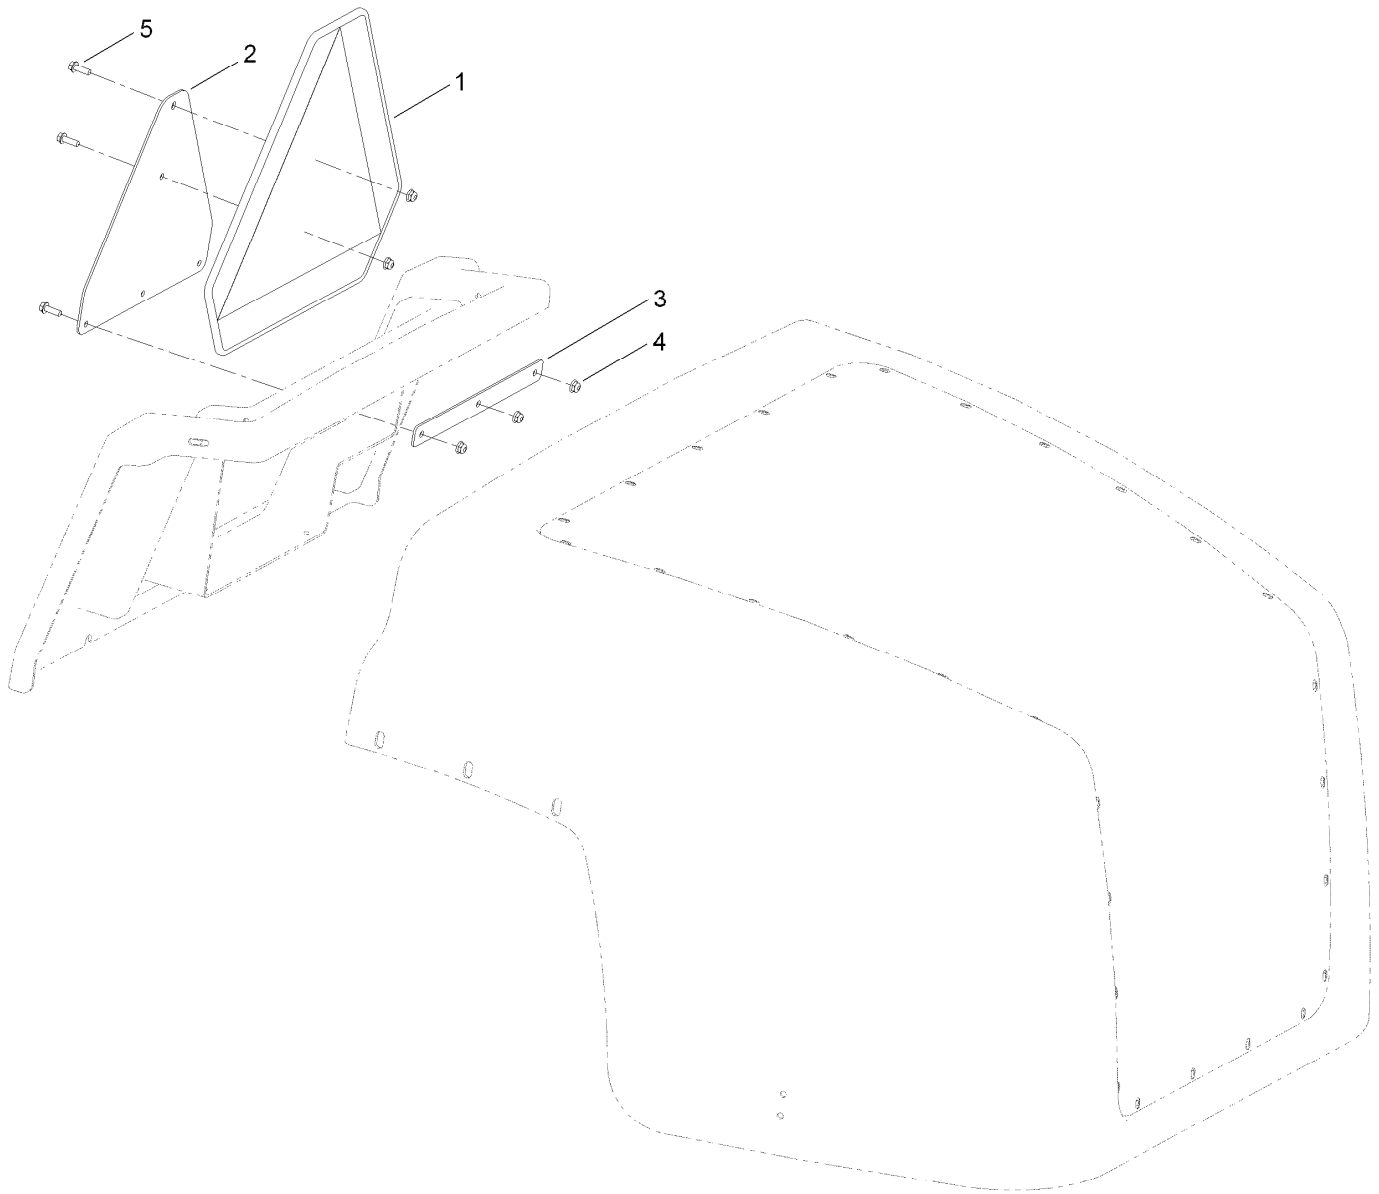

**Count on it.**

**Parts Catalog**

**Slow-Moving Vehicle Sign Kit**  
**Groundsmaster® 360 Multi-Purpose Machine**  
Model No. 115-0014

## Slow Moving Vehicle Sign Assembly No. 115-0014

<i>Ref.</i>	<i>Part Number</i>	<i>Qty.</i>	<i>Description</i>
1	92-7760	1	Emblem-Vehicle, Slow Moving
2	117-3181-03	1	Bracket
3	119-9876-03	1	Bracket
4	104-7201	5	Nut-HF
5	32105-15	5	Screw