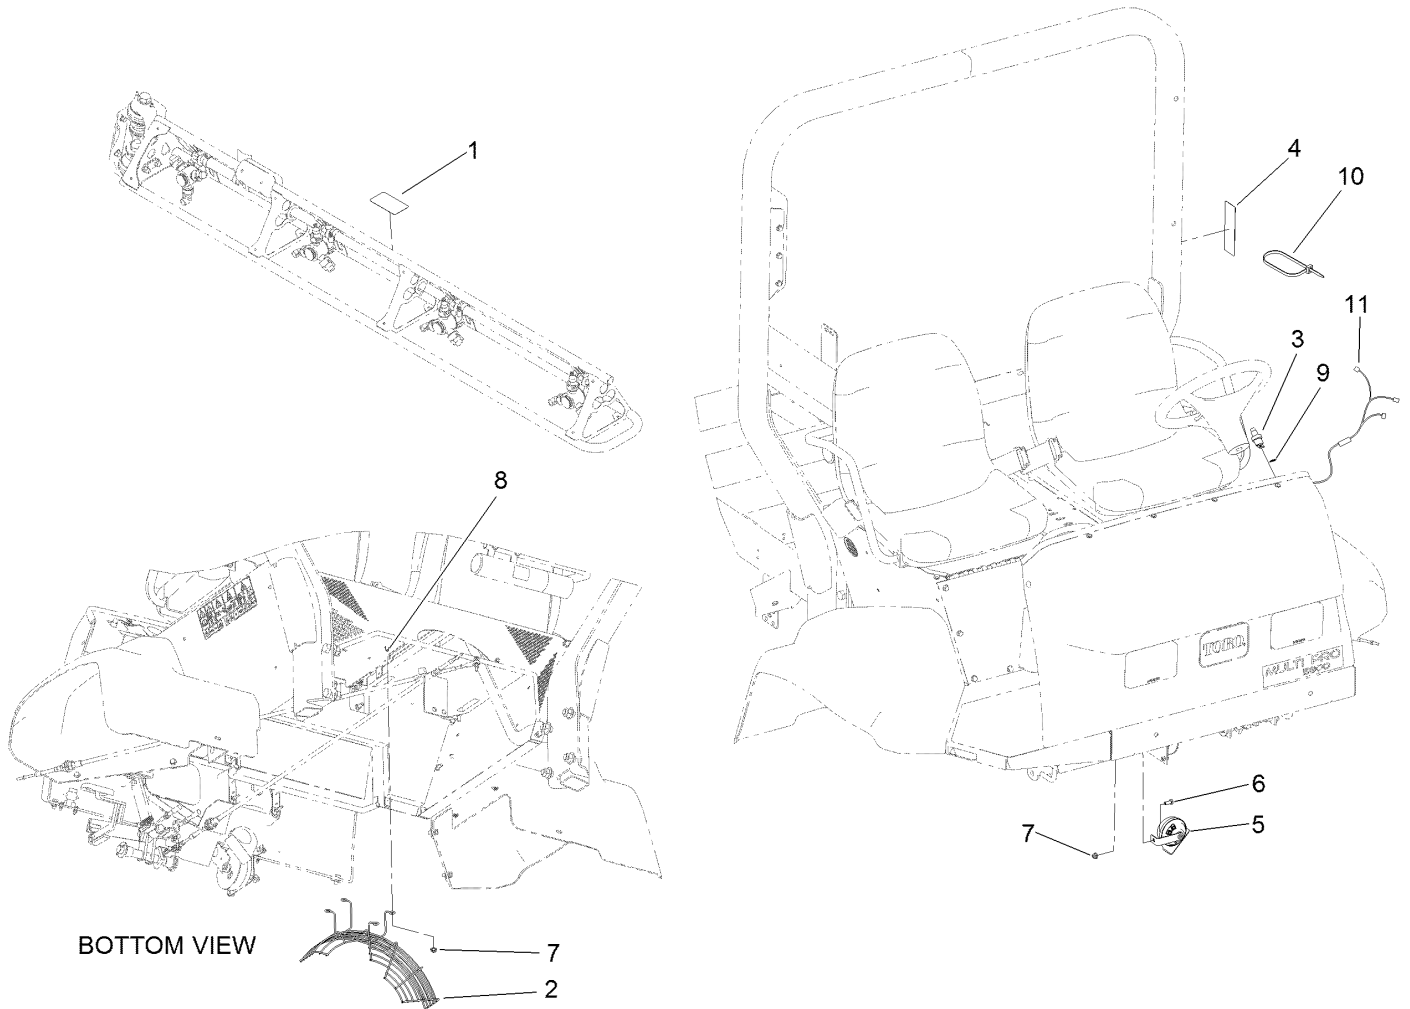

Count on it.

Parts Catalog

CE Kit

Multi-Pro® 5800 Turf Sprayer

Model No. 120-0637

CE Kit No. 120-0637

Ref.	Part Number	Qty.	Description
1	104-8904	2	Decal-Grasp Boom Here
2	107-8695-03	1	Guard-Fan
3	112-3324	1	Switch-Horn
4	119-9434	1	Decal-Magnetic
5	116749	1	Horn
6	322-3	1	Screw-HH
7	104-8300	5	Nut-Flange, NI
8	3230-1	4	Bolt-CARR
9	104-6957	1	Decal-Horn
10	3290-379	6	Tie-Cable
11	120-3968	1	Harness-Wire, Horn