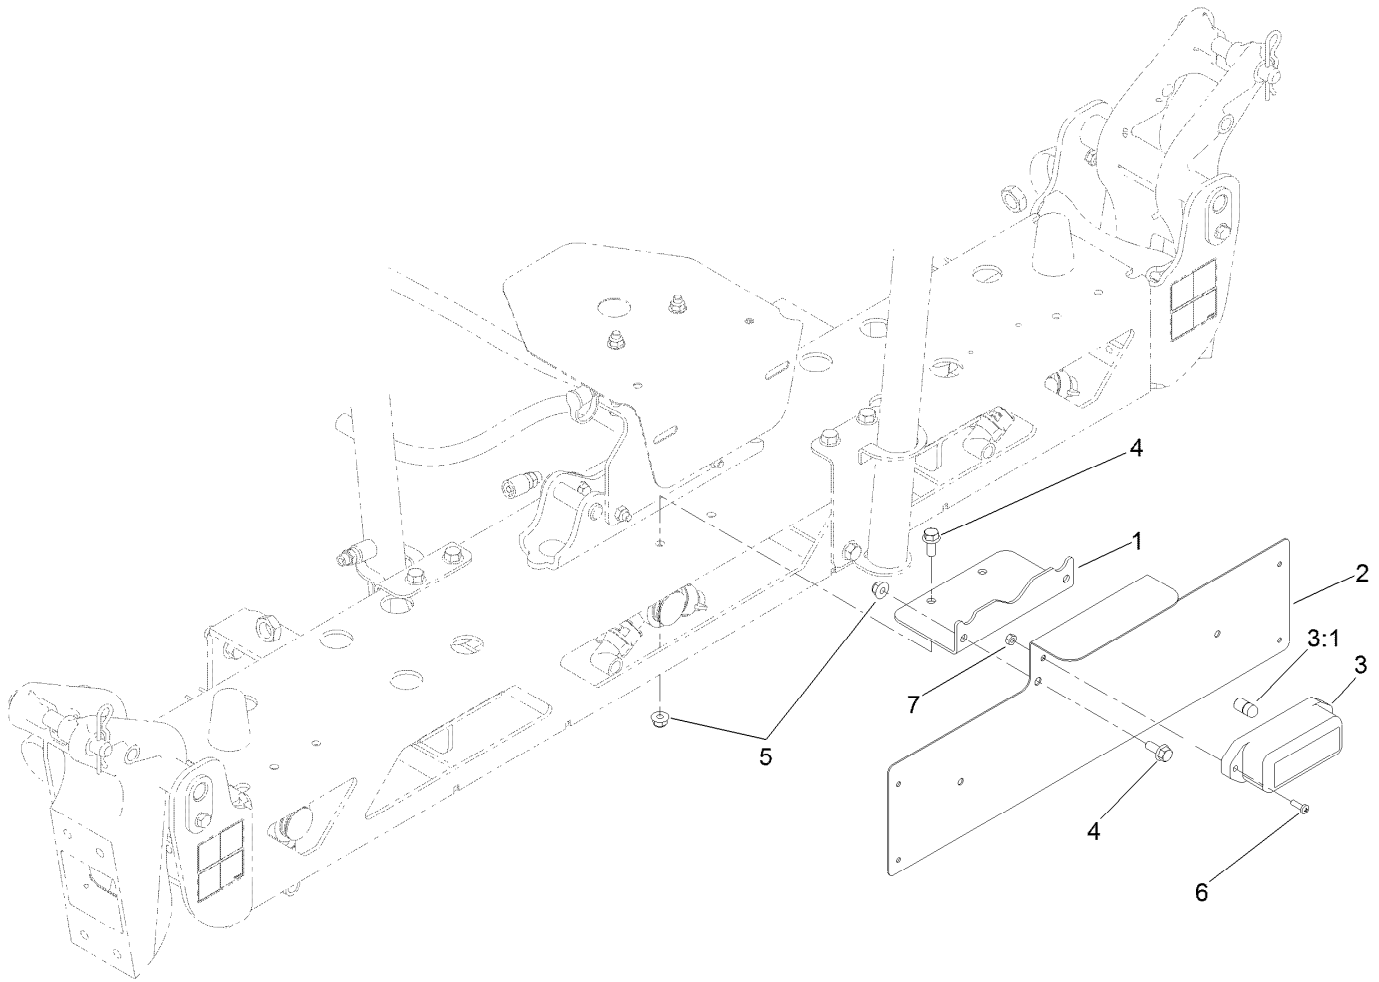

Count on it.

Parts Catalog

License Plate Kit

Multi-Pro® 5800 Turf Sprayer

Model No. 120-8506

License Plate Kit No. 120-8506

<i>Ref.</i>	<i>Part Number</i>	<i>Qty.</i>	<i>Description</i>
1	120-8549-03	1	Bracket-License Plate
2	120-8550-03	1	Bracket-Mount, License Plate
3	119-8091	1	Light-Plate
3:1	120-7564	1	Bulb-R5W 12W
4	110-5053	4	Screw-HHF
5	104-8300	4	Nut-Flange, NI
6	3290-500	2	Screw-PPH
7	3296-2	2	Nut-Lock, NI