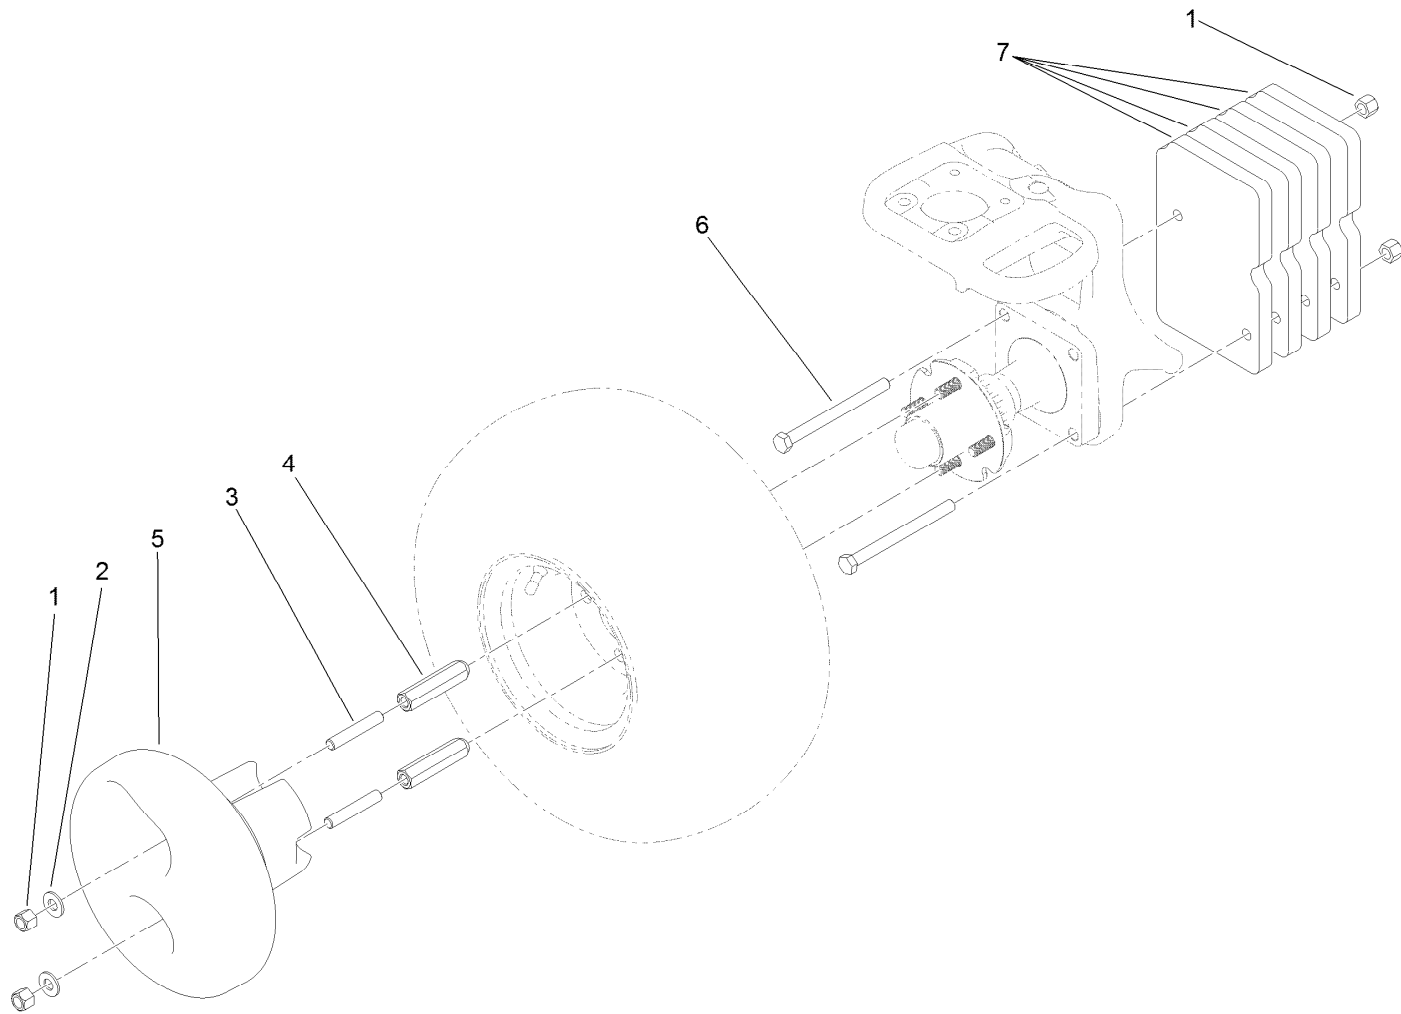

Count on it.

Parts Catalog

Weight Kit

Greensmaster® 3300/3400 Series

Model No. 119-7129

Weight Assembly No. 119-7129

<i>Ref.</i>	<i>Part Number</i>	<i>Qty.</i>	<i>Description</i>
1	3296-23	4	Nut-Lock, NI
2	87-7270	2	Washer-Thrust
3	105-1088	2	Stud
4	107-3399	2	Adapter-Weight, Wheel
5	119-7125-03	1	Weight-Wheel
6	325-20	2	Screw-HH
7	119-7127-01	4	Plate-Weight