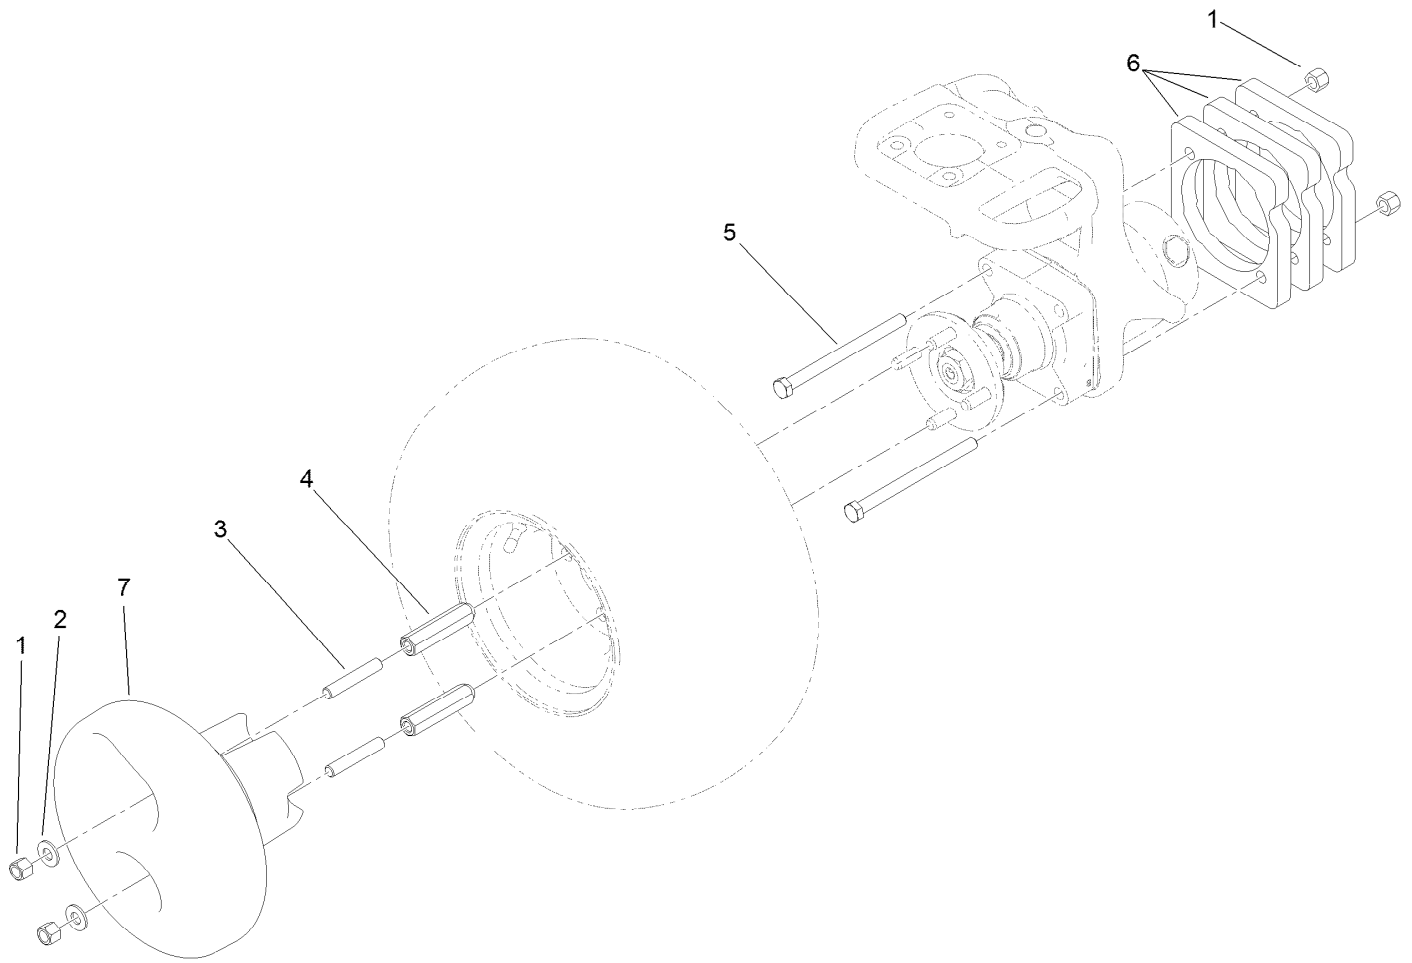

**Count on it.**

**Parts Catalog**

**Three-Wheel Drive Weight Kit**

**Greensmaster® 3300/3400 Series**

**Model No. 120-5750**

## Three-Wheel Drive Weight Assembly No. 120-5750

<i>Ref.</i>	<i>Part Number</i>	<i>Qty.</i>	<i>Description</i>
1	3296-23	4	Nut-Lock, NI
2	87-7270	2	Washer-Thrust
3	105-1088	2	Stud
4	107-3399	2	Adapter-Weight, Wheel
5	325-23	2	Screw-HH
6	119-7128-01	3	Plate-Weight
7	119-7125-03	1	Weight-Wheel