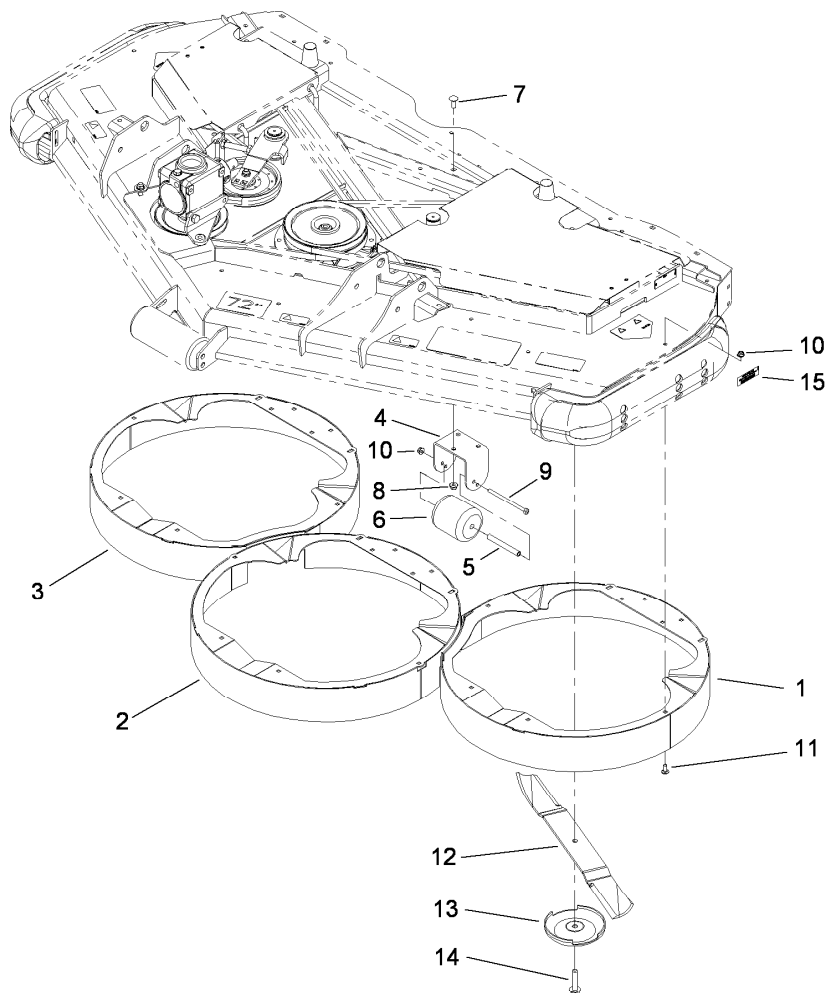

**Count on it.**

**Parts Catalog**

**Guardian® Fine Recycler®  
Completion Kit**

**Base 72in Mower for Groundsmaster® 3320,  
3280-D and 7200**

**Model No. 30346**

## Guardian Fine Recycler Completion Kit Assembly

<i>Ref.</i>	<i>Part Number</i>	<i>Qty.</i>	<i>Description</i>
1	115-1350-01	1	LH Chamber ASM
2	115-1355-01	1	Center Chamber ASM
3	115-1359-01	1	RH Chamber ASM
4	104-0754-01	1	Bracket-Roller
5	105-4549	1	Spacer-Roller
6	93-4803	1	Roller-Deck
7	3231-2	3	Screw-CARR
8	104-8301	3	Nut-Flange, NI
9	322-29	1	Screw-HH
10	104-8300	19	Nut-Flange, NI
11	3230-23	18	Screw-CARR
12	108-1958-03	3	Blade-Rotary
13	72-9361	3	Cup-Scalp, Anti
14	92-5816	3	Bolt-Blade
15	115-1418	1	Decal-Identification