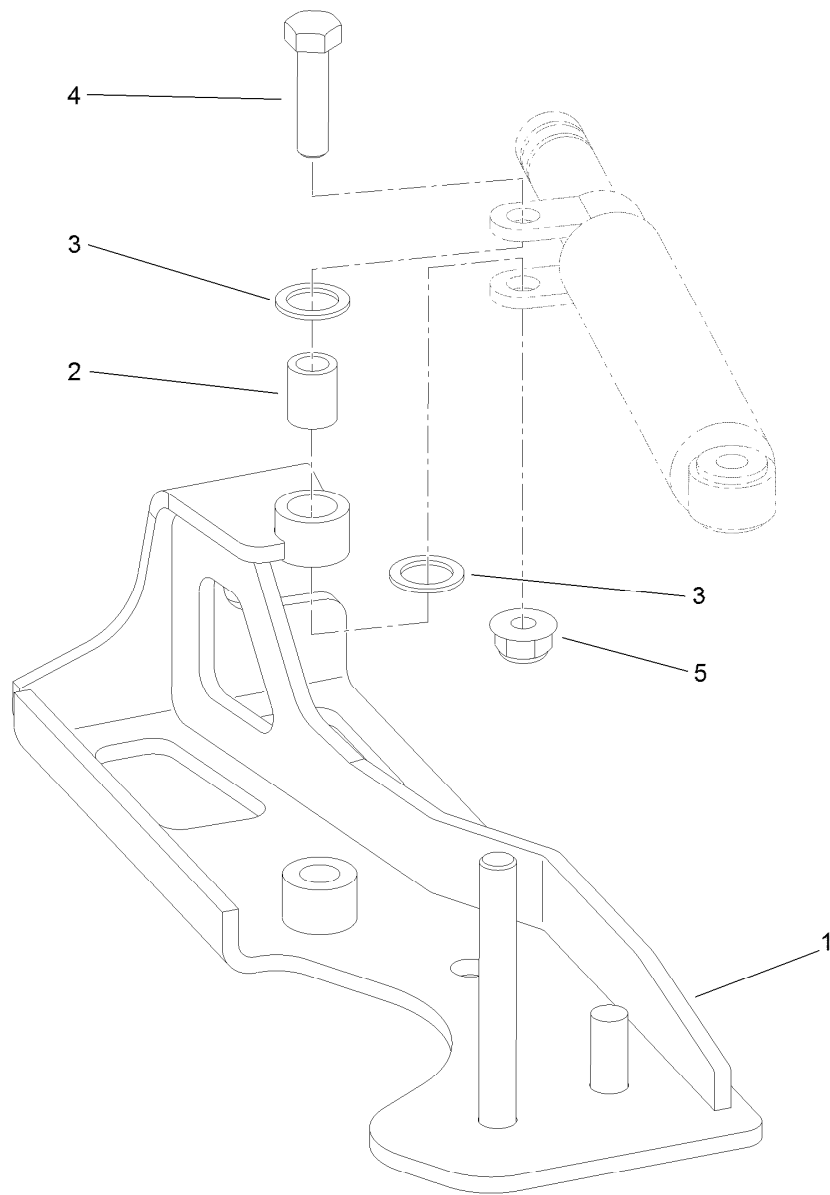

Count on it.

Parts Catalog

Cable Support Kit

Greensmaster® 3300/3320 TriFlex™ Traction Unit

Model No. 120-2020

Cable Support Assembly No. 120-2020

<i>Ref.</i>	<i>Part Number</i>	<i>Qty.</i>	<i>Description</i>
1	120-2017	1	Support-Cable
2	94-8197	1	Tube-Pivot
3	94-8196	2	Washer-Nylon
4	322-6	1	Screw-HH
5	104-8300	1	Nut-Flange, NI