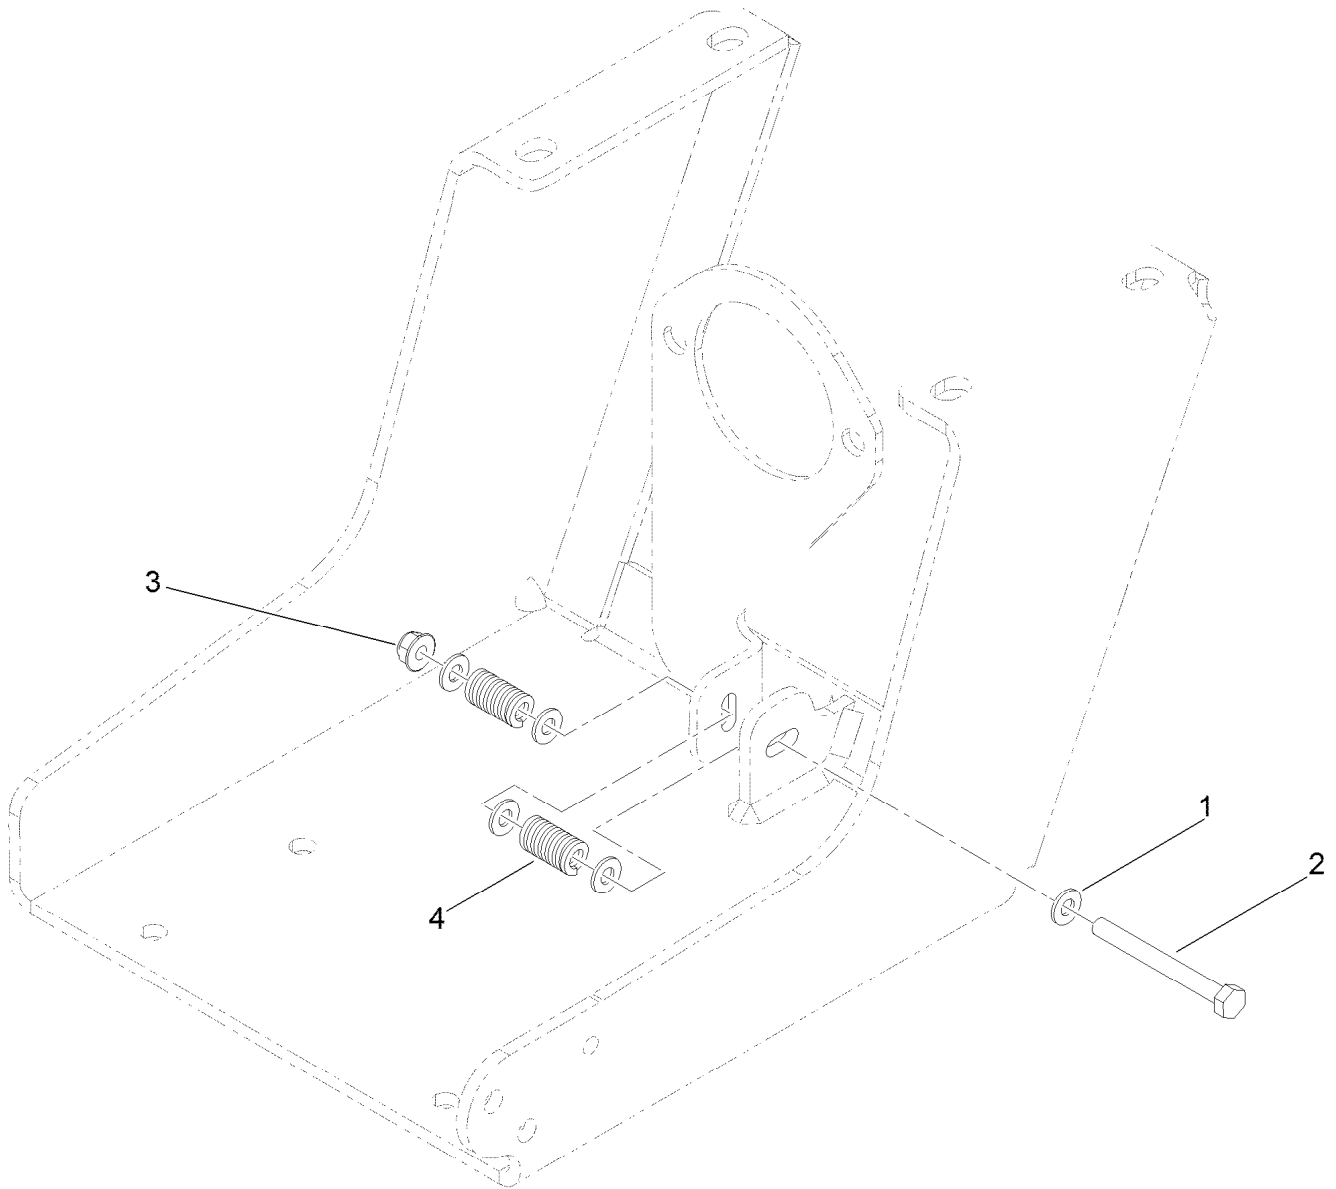

Count on it.

Parts Catalog

Pump Mount Kit
Multi-Pro® 5800 Turf Sprayer
Model No. 120-8561

Pump Mount Kit No. 120-8561

<i>Ref.</i>	<i>Part Number</i>	<i>Qty.</i>	<i>Description</i>
1	3256-74	5	Washer-Flat
2	322-14	1	Screw-HH
3	104-8300	1	Nut-Flange, NI
4	110-5331	2	Spring-Compression