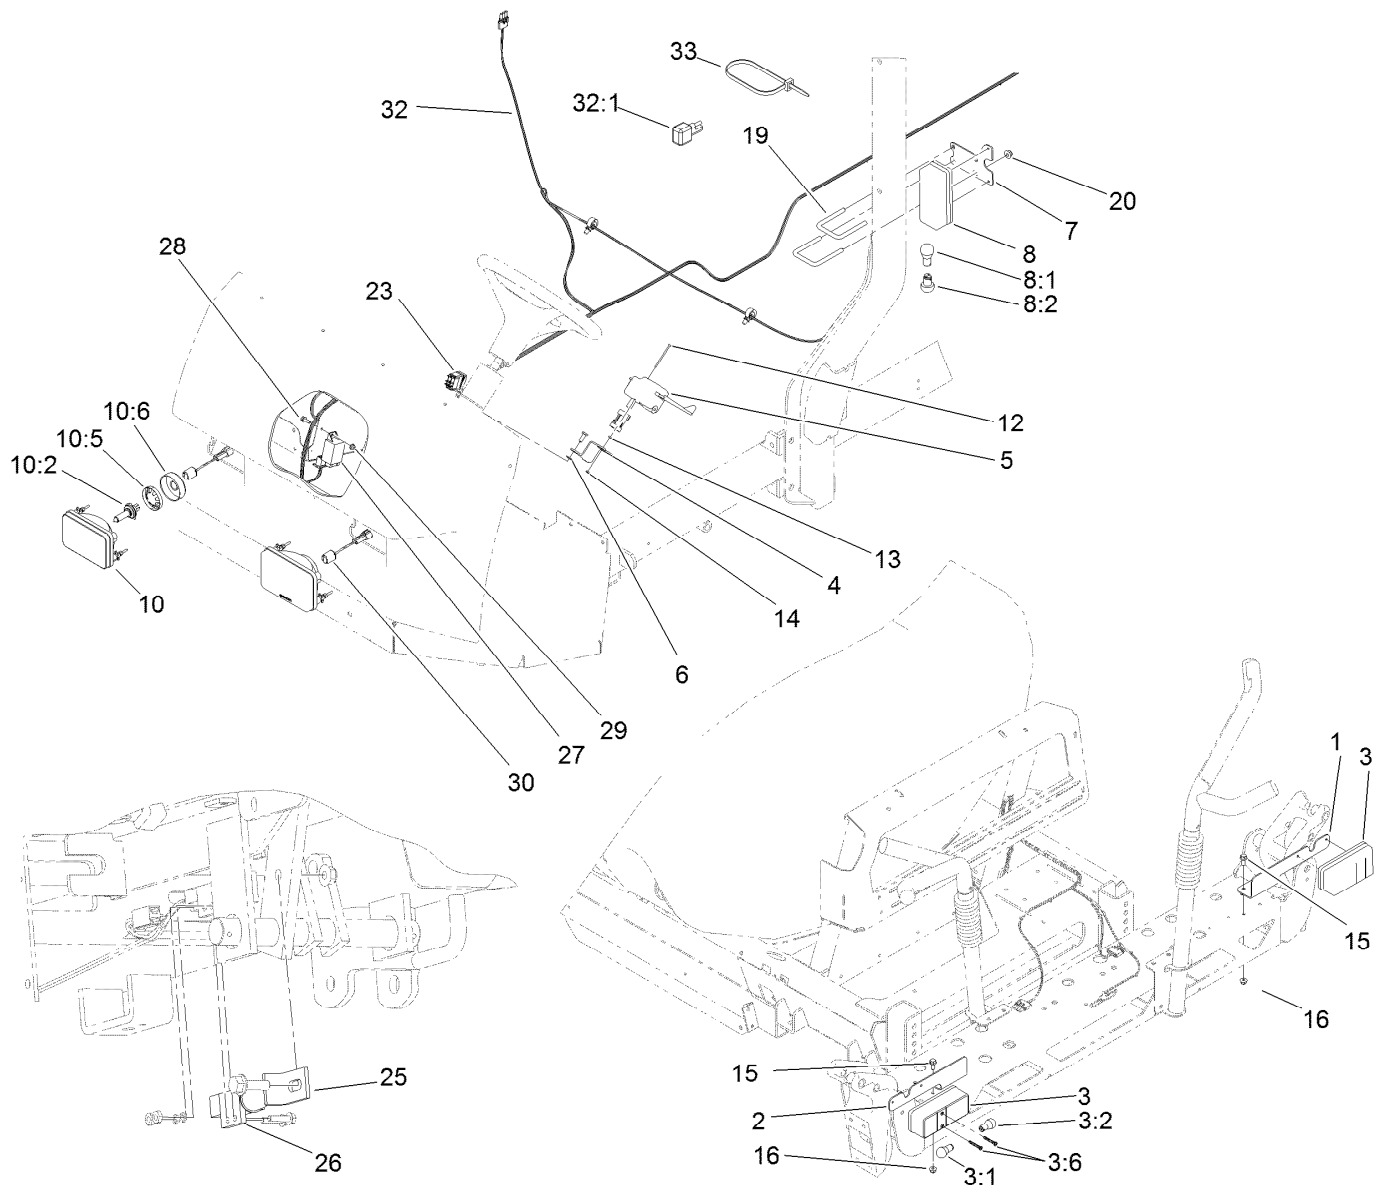

Count on it.

Parts Catalog

**Road Light and Homologation Kit
Multi-Pro® 5800 Turf Sprayer
Model No. 41603**

Road Light and Homologation Kit

Ref.	Part Number	Qty.	Description	Ref.	Part Number	Qty.	Description
1	120-8532-03	1	Bracket-Signal, RH	13	3217-29	2	Nut-Hex
2	120-8533-03	1	Bracket-Signal, LH	14	3296-9	2	Nut-Lock
3	114-8428	2	Light-Tail	15	3234-47	4	Screw-HHF
3:1	115-7857	1	Bulb-7506	16	104-8300	4	Nut-Flange, NI
3:2	115-7858	1	Bulb-7528	19	47-3460	4	U-Bolt
3:6	93-3986	2	Screw-PPH	20	104-8301	8	Nut-Flange, NI
4	119-5031-03	1	Bracket-Mount, Turn Indicator	23	119-7769	1	Switch-Rocker, On-None-On
5	108-8005	1	Controller-Signal	25	108-3391	1	Bracket-Switch, Light
6	3256-23	2	Washer-Flat	26	99-7407	1	Switch
7	120-8531-03	2	Plate-Signal Indicator	27	119-9880	1	Module-Flasher
8	114-8429	2	Light-Position	28	3234-4	1	Screw-HHF
8:1	115-7857	1	Bulb-7506	29	104-7201	1	Nut-HF
8:2	115-7859	1	Bulb-5008	30	114-9730	2	Harness-Wire, Headlight Adapter
10	114-8431	2	Light-Main Beam, RH Ece	32	120-3964	1	Harness-Wire
10:2	115-7853	1	Bulb-Headlamp	32:1	100-4918	3	Diode
10:5	115-7667	1	Retainer-Headlight	33	3290-379	10	Tie-Cable
10:6	115-7668	1	Boot-Headlight				
12	108-8064	2	Screw-PPH				