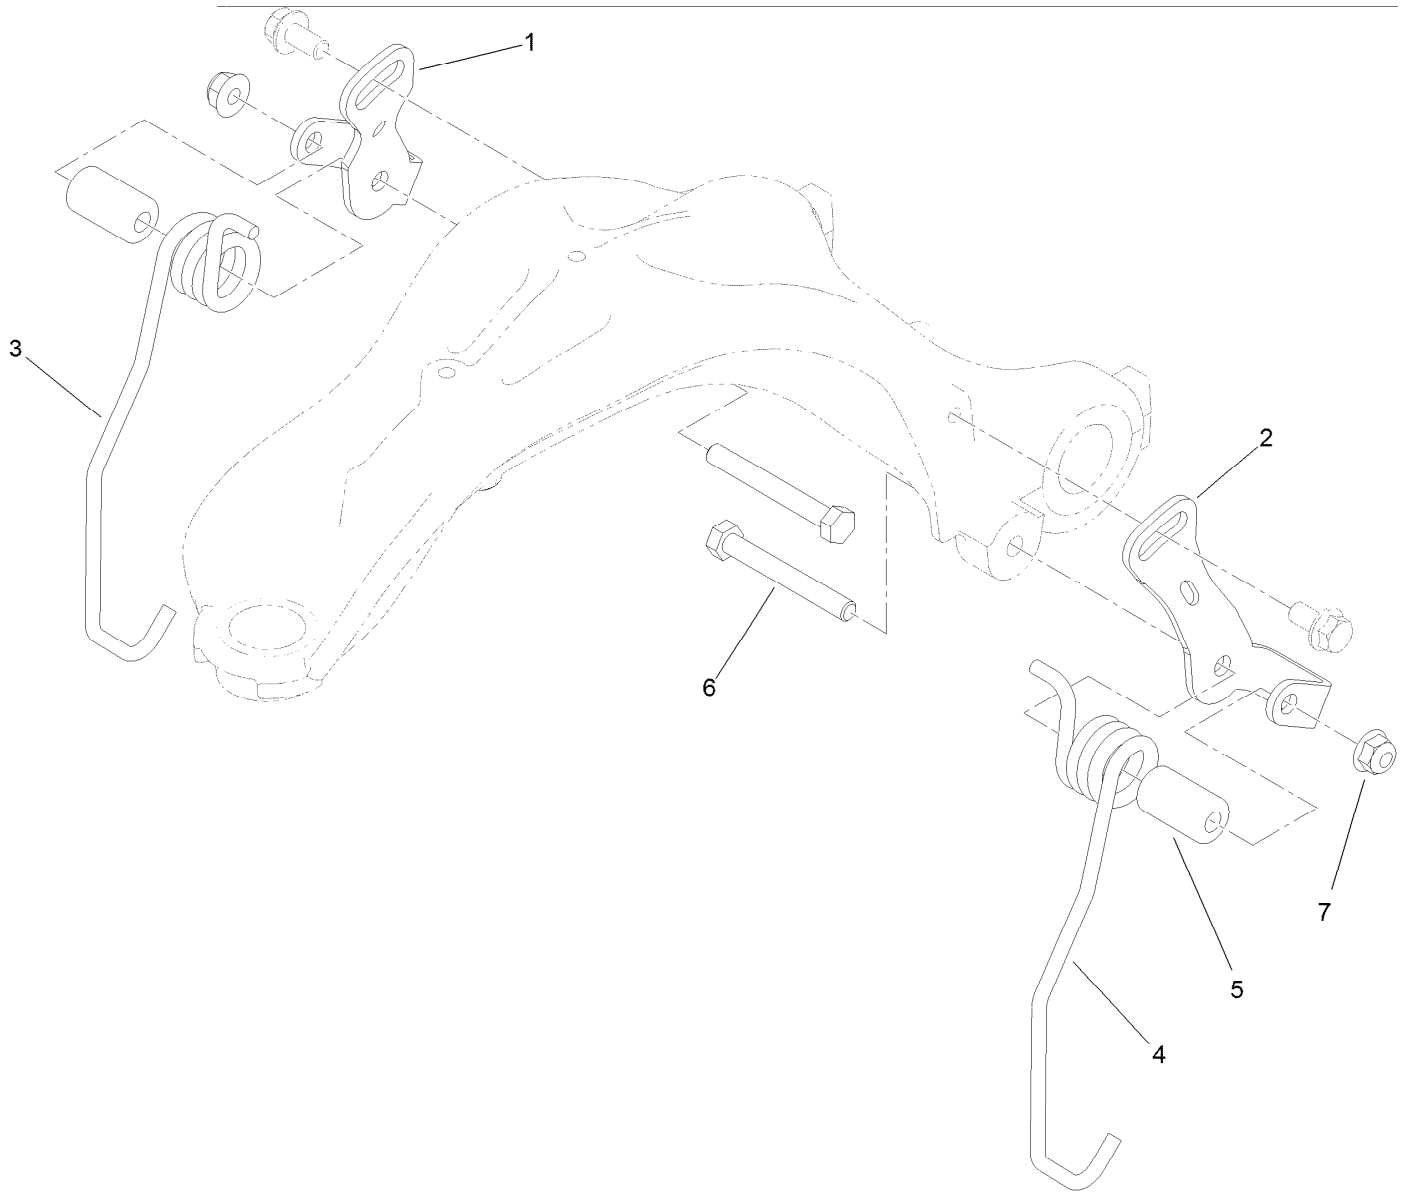

Count on it.

Parts Catalog

**Replacement Stabilizer Spring
Kit**

**Greensmaster® 3300/3400 Series Traction
Unit**

Model No. 117-6842

Replacement Suspension Assembly No. 117-6842

<i>Ref.</i>	<i>Part Number</i>	<i>Qty.</i>	<i>Description</i>
1	117-6821	3	Retainer-Spring, RH
2	117-6822	3	Retainer-Spring, LH
3	117-6826	3	Spring-Stabilizer, RH
4	117-6827	3	Spring-Stabilizer, LH
5	117-6825	6	Spacer
6	322-12	6	Screw-HH
7	104-8300	6	Nut-Flange, NI