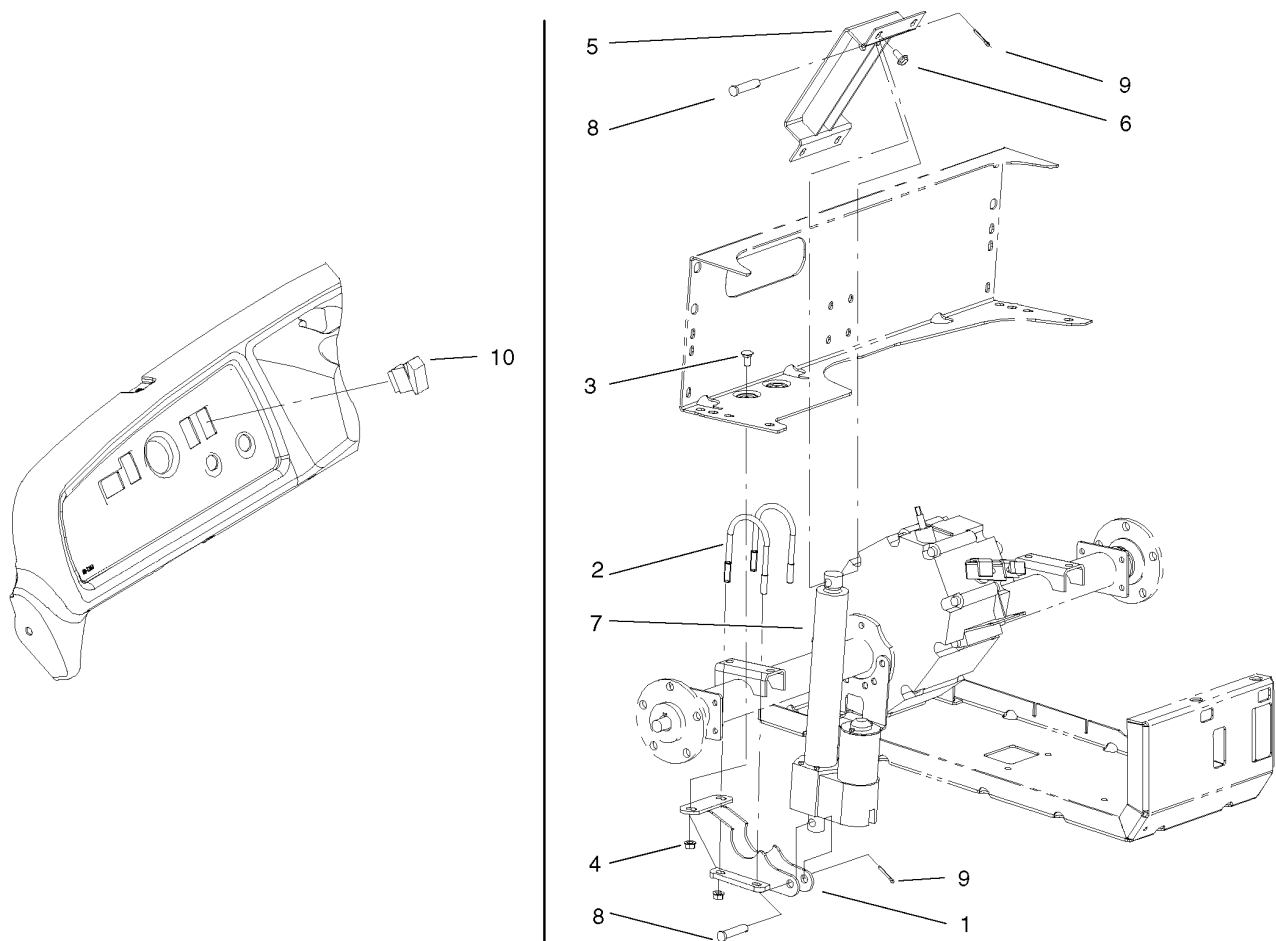

Count on it.

Parts Catalog

**Electric Bed Lift Kit, Workman®
1100/2100**

Model No. 07254

Electric Bed Lift Kit Assembly

<i>Ref.</i>	<i>Part Number</i>	<i>Qty.</i>	<i>Description</i>
1	99-7773-03	1	Support-Lift, Cylinder
2	99-7759	2	U-Bolt
3	3231-30	2	Screw-CARR
4	32128-43	6	Nut-Flange
5	99-7710-03	1	Bracket ASM - Upper Lift
6	3234-5	4	Screw-HHF
7	99-7766	1	Actuator-Linear
8	92-2739	2	Pin-Clevis
9	3272-11	2	Pin-Cotter
10	94-1742	1	Switch
11	109355	1	Fuse-Blade, 15 Amp ●

● Not illustrated

Linear Actuator Assembly No. 99-7766

<i>Ref.</i>	<i>Part Number</i>	<i>Qty.</i>	<i>Description</i>
1	99-7808	1	Cover Tube ASM W/Seal
2	80-5530	1	Clutch Kit
3	80-5540	1	Motor-12V
4	80-5550	1	Seal Kit