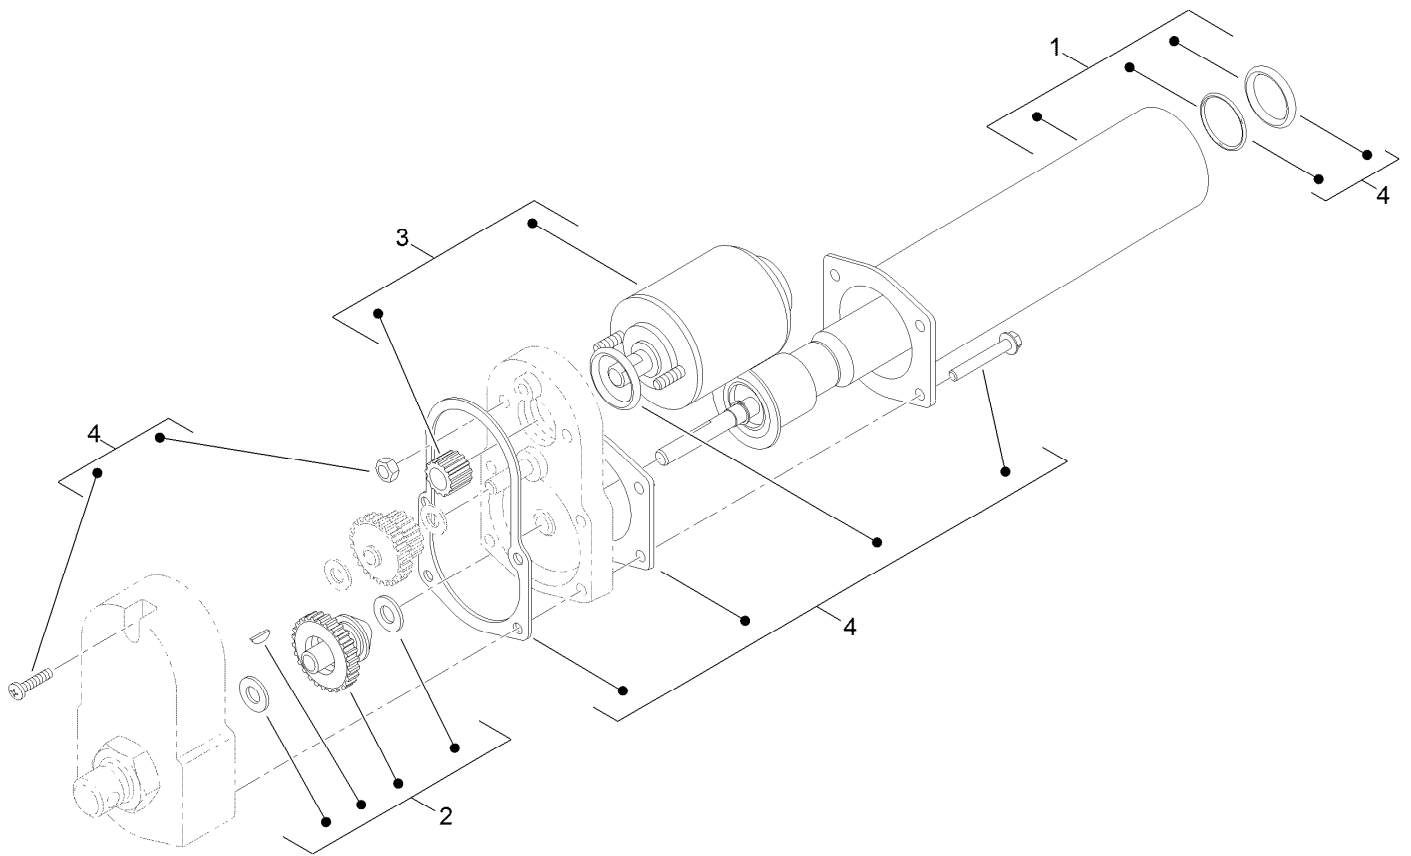

Count on it.

Parts Catalog

**Electric Bed Lift Kit, Workman®
1100/2100**

Model No. 07254

Electric Bed Lift Kit Assembly

<i>Ref.</i>	<i>Part Number</i>	<i>Qty.</i>	<i>Description</i>
1	99-7773-03	1	Support-Lift, Cylinder
2	99-7759	2	U-Bolt
3	3231-30	2	Screw-CARR
4	32128-43	6	Nut-Flange
5	99-7710-03	1	Bracket ASM - Upper Lift
6	3234-5	4	Screw-HHF
7	99-7766	1	Actuator-Linear
8	92-2739	2	Pin-Clevis
9	3272-11	2	Pin-Cotter
10	94-1742	1	Switch
11	109355	1	Fuse-Blade, 15 Amp ●

● Not illustrated

Linear Actuator Assembly No. 99-7766

<i>Ref.</i>	<i>Part Number</i>	<i>Qty.</i>	<i>Description</i>
1	99-7808	1	Cover Tube ASM W/Seal
2	80-5530	1	Clutch Kit
3	80-5540	1	Motor-12V
4	80-5550	1	Seal Kit