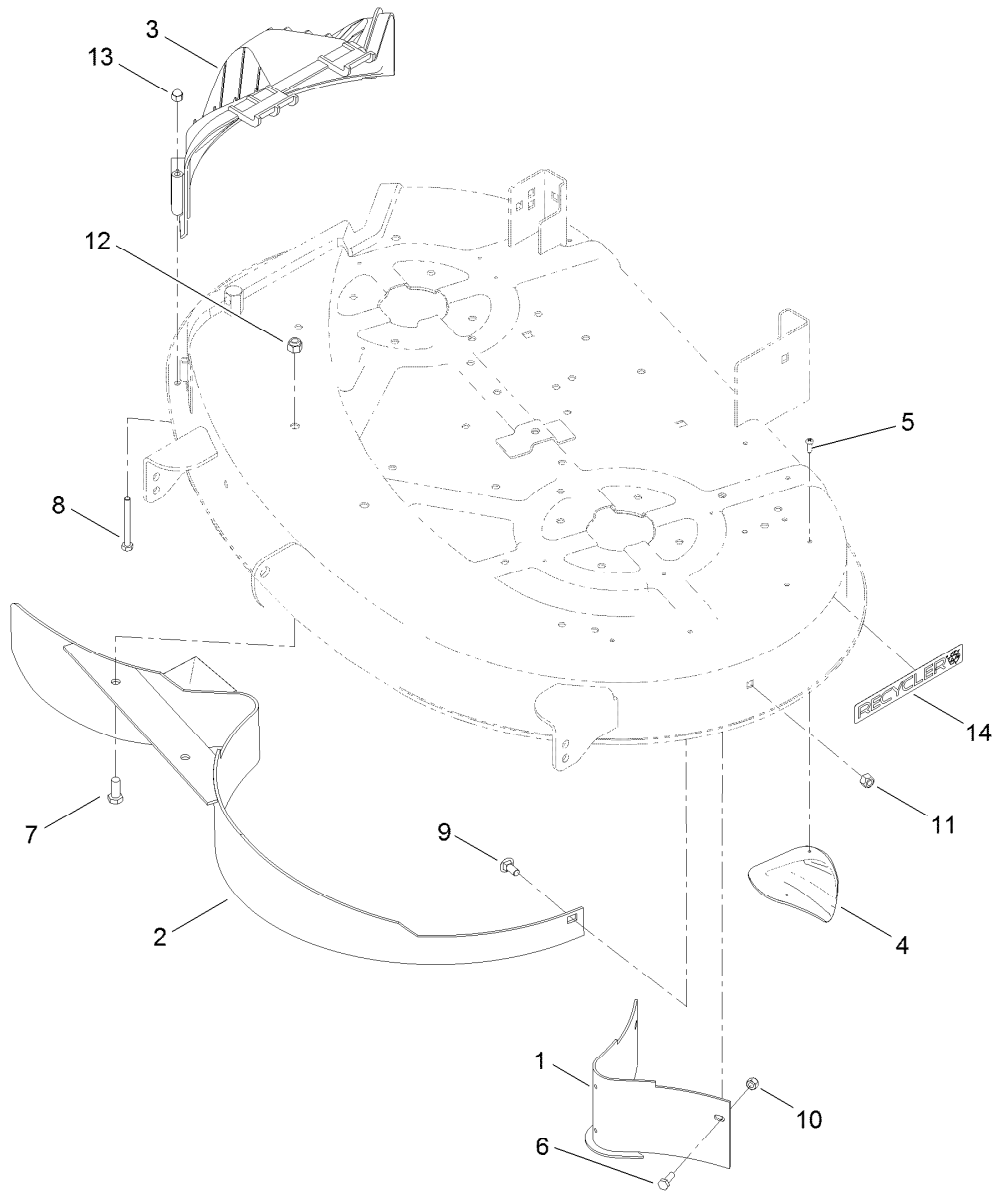

**Count on it.**

**Parts Catalog**

**97cm Recycler® Kit**

**XLS Series Lawn Tractor**

**Model No. 79175**

## Baffle and Cover Assembly

Ref.	Part Number	Qty.	Description
1	79-1640-03	1	Baffle ASM
2	79-1600-03	1	Baffle ASM
3	88-4430	1	Cover-Recycler
4	76-2160	4	Plate-Kicker
5	32144-111	8	Screw-PPH
6	321-4	2	Screw-HH
7	323-5	2	Screw-HH
8	321-15	2	Screw-HH
9	3230-1	1	Bolt-CARR
10	3296-42	2	Nut-Lock, NI
11	3296-29	1	Nut-Lock, NI
12	3296-39	2	Nut-Lock, NI
13	32111-7	2	Nut-Cap
14	119-2368	1	Decal-Recycler