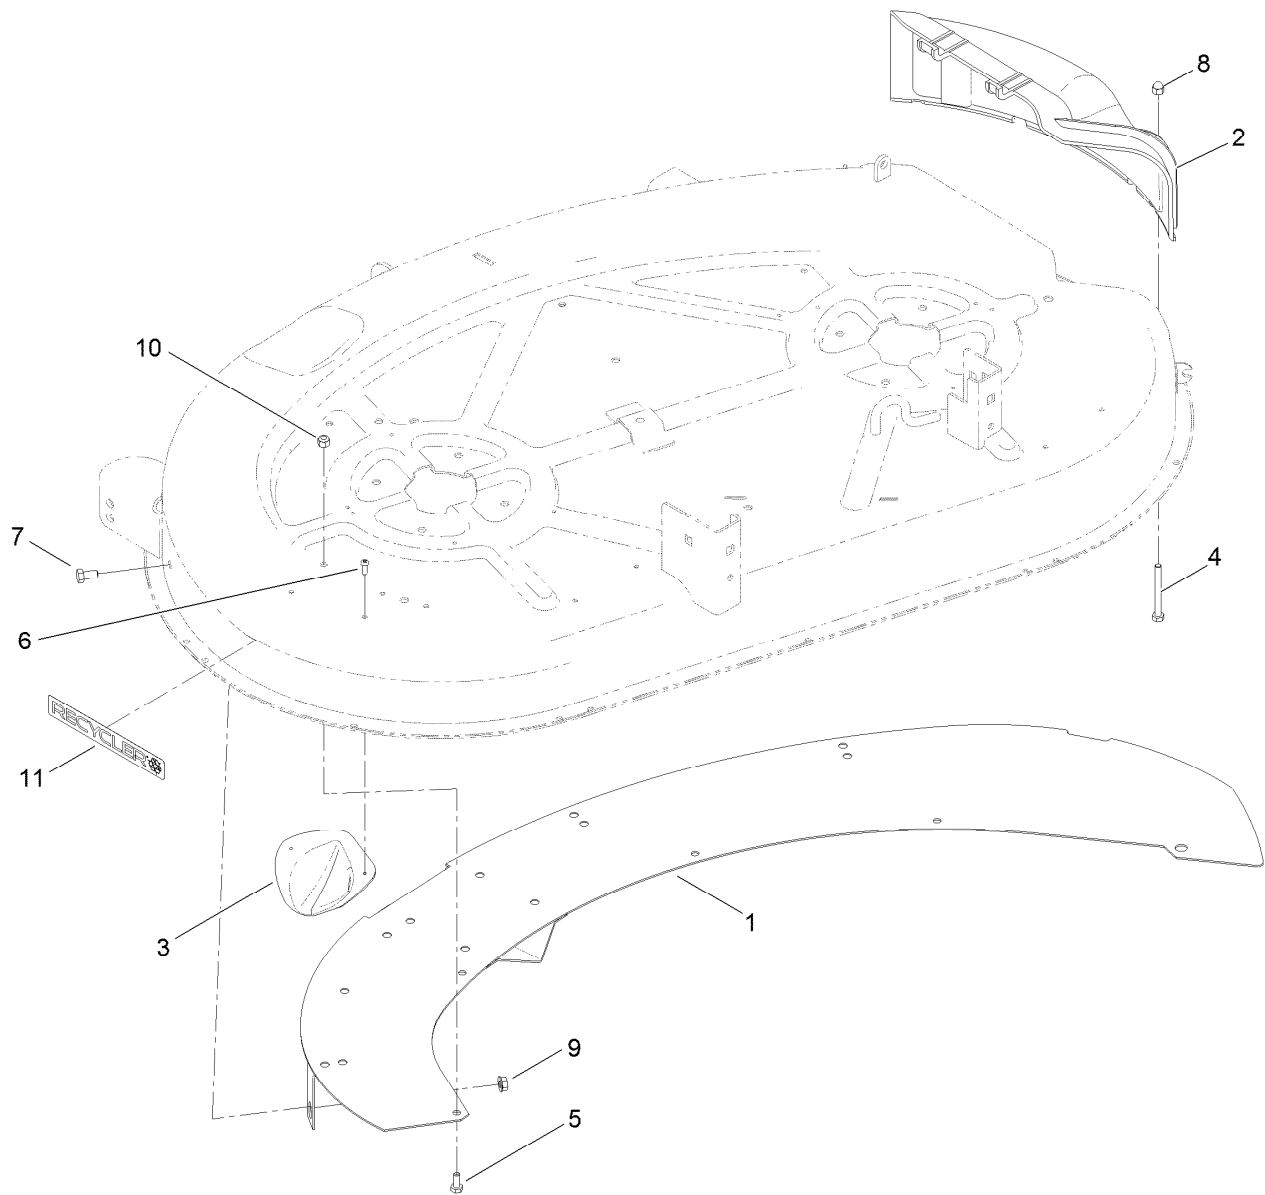

Count on it.

Parts Catalog

107cm Recycler® Kit

XLS Series Lawn Tractor

Model No. 79176

Baffle and Cover Assembly

<i>Ref.</i>	<i>Part Number</i>	<i>Qty.</i>	<i>Description</i>
1	107-7316-03	1	Baffle Upper ASM
2	110-6682	1	Cover-Discharge
3	76-2160	3	Plate-Kicker
4	321-15	2	Screw-HH
5	321-3	4	Screw-HH
6	32144-111	6	Screw-PPH
7	322-2	3	Screw-HH
8	32111-7	2	Nut-Cap
9	32128-25	3	Nut-HF
10	3296-42	4	Nut-Lock, NI
11	119-2368	1	Decal-Recycler