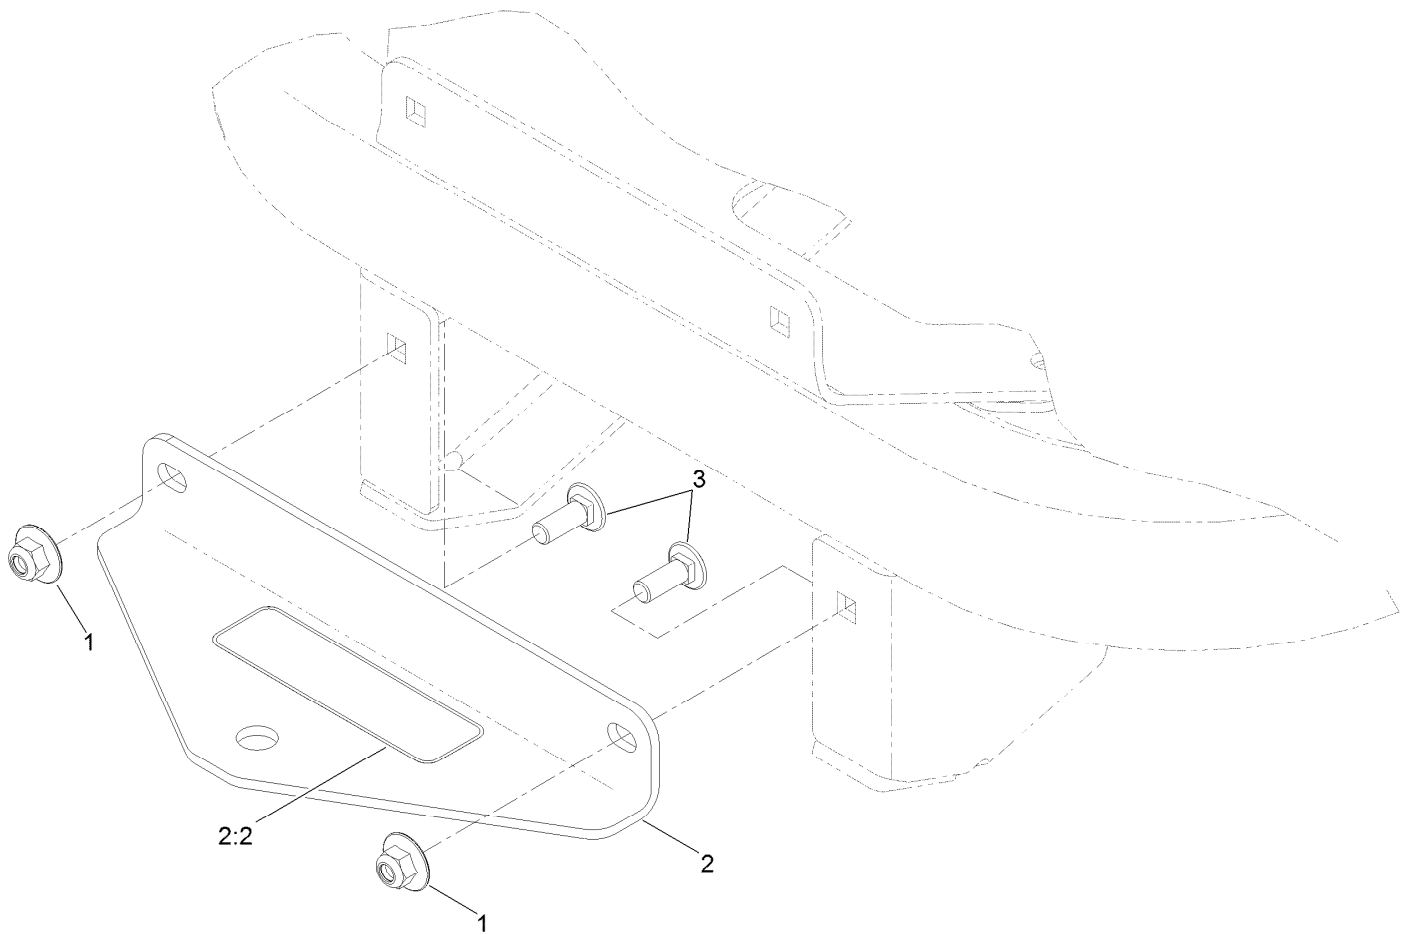

**Count on it.**

**Parts Catalog**

**Hitch Kit**

**Z Master® 2000 Series Riding Mower**

**Model No. 120-3290**

## Hitch Kit No. 120-3290

<i>Ref.</i>	<i>Part Number</i>	<i>Qty.</i>	<i>Description</i>
1	109-6658	2	Nut-Flange, NI
2		1	Hitch ●
2:2	109-9490	1	Decal-Max Drawbar Pull
3	3231-22	2	Screw-CARR

● Not serviced separately