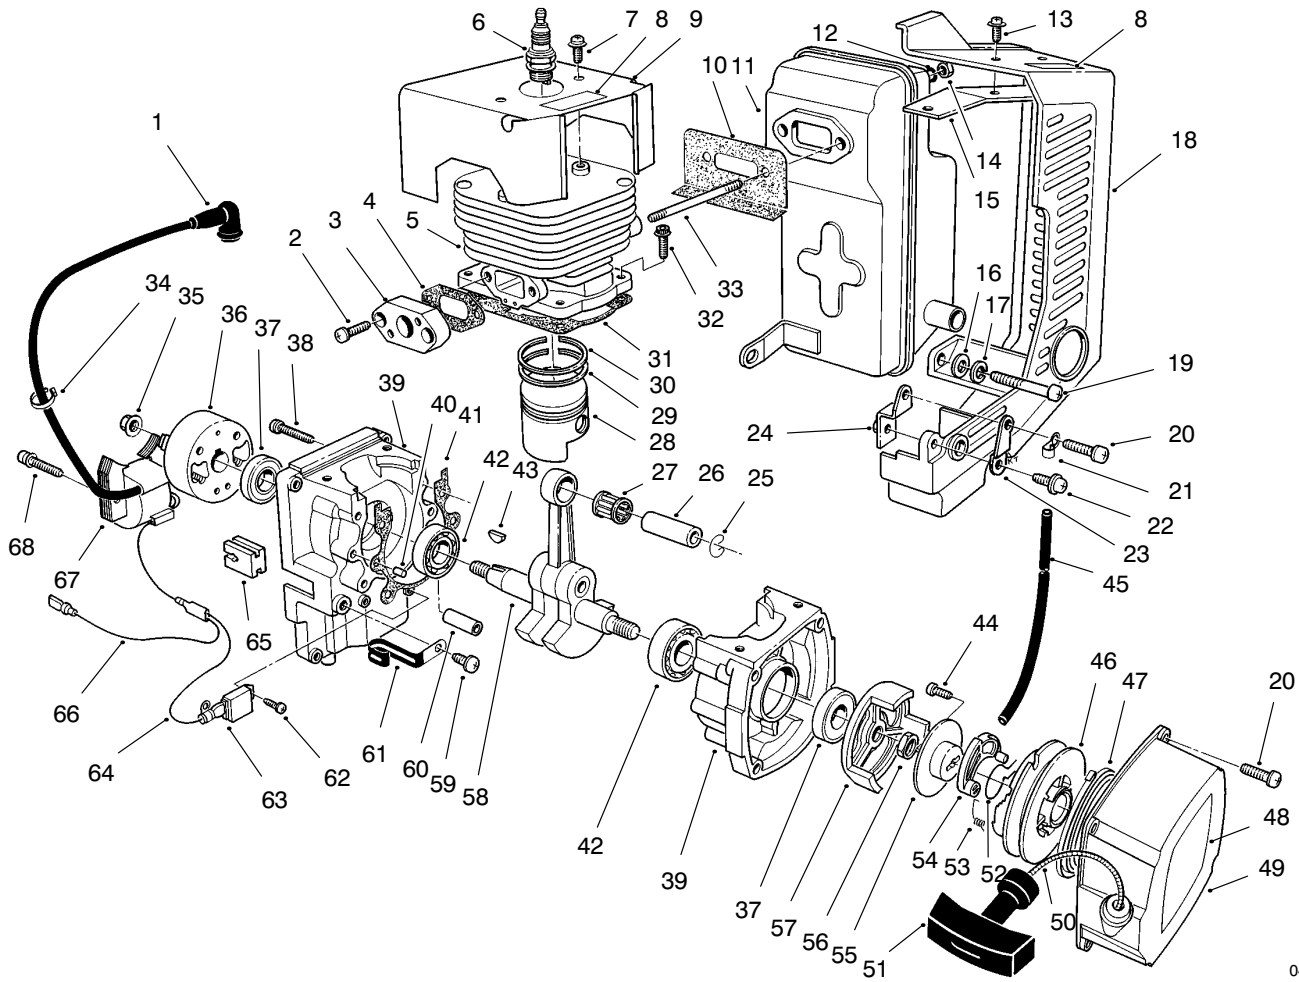

MODEL NO. 30941-690001 & UP

PARTS CATALOG

POWER BLOWER

-0487

ENGINE & MUFFLER ASSEMBLY

Ref. No.	Part No.	Description	No. Used
1	54-4730	Cap - Plug	1
2	56-8350	Screw	2
3	56-8420	Flange	1
4	56-8430	Gasket	1
5	56-8180	Cylinder	1
6	95-0670	Spark Plug (NGK BPM8Y)	1
7	54-6890	Screw/Washer	2
8	65-2690	Decal - Hot Surface	2
9	56-8160	Cover - Cylinder	1
10	56-8740	Gasket - Muffler	1
11	56-8750	Muffler	1
12	56-8760	Washer - Lock	2
13	56-8790	Screw	2
14	56-8770	Nut	2
15	56-8780	Bracket	1
16	56-8810	Washer	1

0487

ENGINE & MUFFLER ASSEMBLY(Continued)

Ref. No.	Part No.	Description	No. Used
33	56-8170	Bolt - Stud	2
34	54-5990	Cable Tie	1
35	54-4670	Nut	1
36	56-8300	Rotor	1
37	56-8120	Seal - Oil	2
38	54-5760	Screw	4
39	56-8110	Crankcase Assembly (Incl. Ref. #38, 40)	2
40	54-4510	Pin - Dowel	2
41	56-8150	Gasket - Crankcase	1
42	84-8450	Bearing - Ball	2
43	56-8250	Key - Woodruff	1
44	88-0200	Screw	1
45	56-8380	Tube - Fuel	1
46	56-8950	Reel	1
47	56-8960	Spring	1
48	63-9430	Decal - 41CC Power Blower	1
49	88-0210	Case - Starter	1
50	56-8980	Rope - Starter	1
51	56-8970	Knob - Starter	1
52	54-6320	Spring - Friction	1