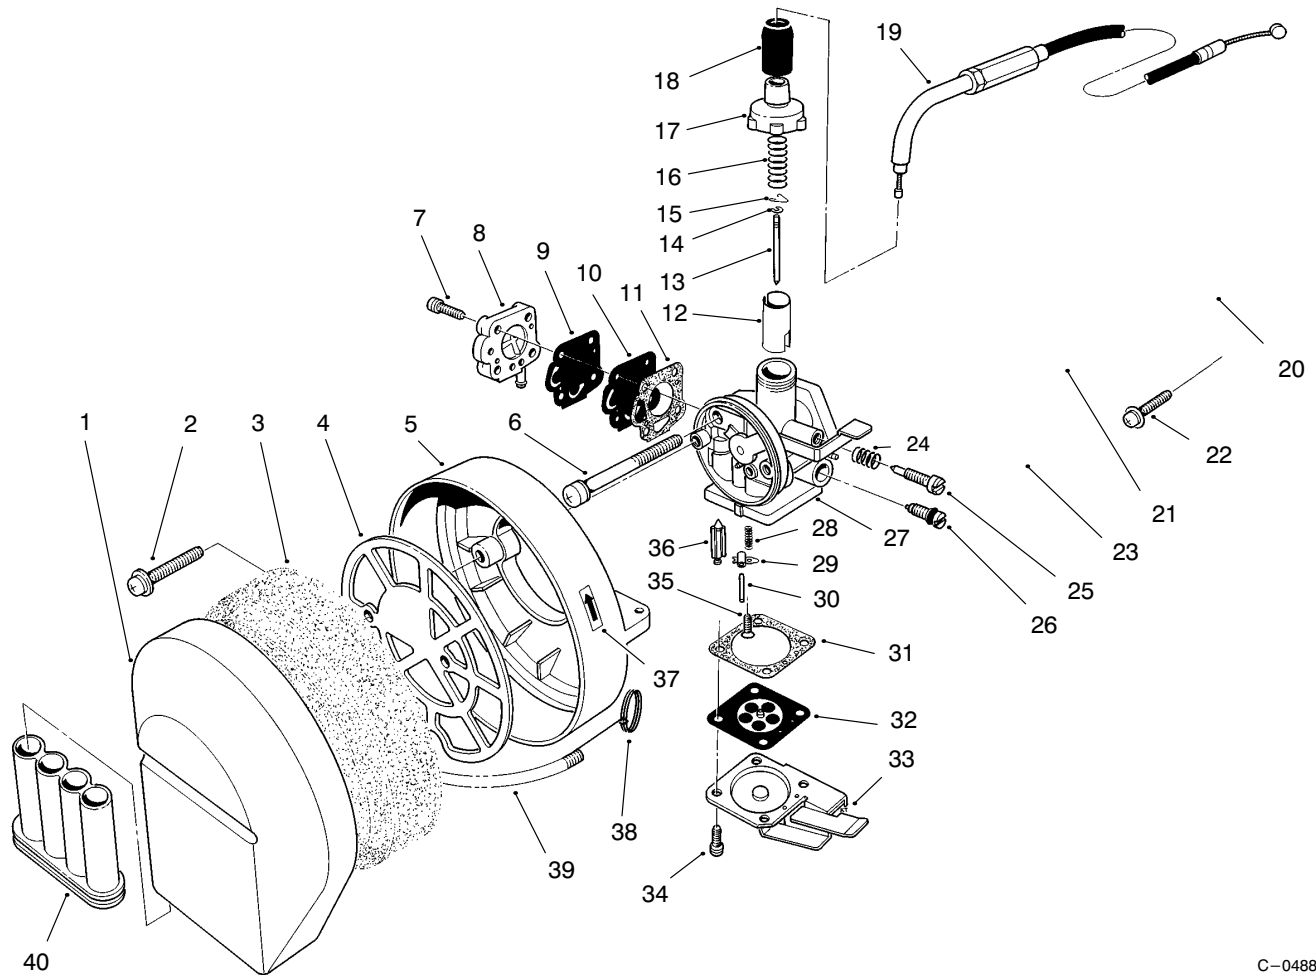

0487

ENGINE & MUFFLER ASSEMBLY(Continued)

Ref. No.	Part No.	Description	No. Used
33	56-8170	Bolt - Stud	2
34	54-5990	Cable Tie	1
35	54-4670	Nut	1
36	56-8300	Rotor	1
37	56-8120	Seal - Oil	2
38	54-5760	Screw	4
39	56-8110	Crankcase Assembly (Incl. Ref. #38, 40)	2
40	54-4510	Pin - Dowel	2
41	56-8150	Gasket - Crankcase	1
42	84-8450	Bearing - Ball	2
43	56-8250	Key - Woodruff	1
44	88-0200	Screw	1
45	56-8380	Tube - Fuel	1
46	56-8950	Reel	1
47	56-8960	Spring	1
48	63-9430	Decal - 41CC Power Blower	1
49	88-0210	Case - Starter	1
50	56-8980	Rope - Starter	1
51	56-8970	Knob - Starter	1
52	54-6320	Spring - Friction	1

*Not Illustrated

+ See Page 6

C-0488

CARBURETOR & AIR CLEANER ASSEMBLY

Ref. No.	Part No.	Description	No. Used	Ref. No.	Part No.	Description	No. Used
1	56-8690	Cover - Air Cleaner	1	24	56-8580	Spring - Adjustment Screw	1
2	56-8720	Screw	2	25	56-8590	Screw - Adjustment	1
3	56-8700	Element - Air Cleaner	1	26	56-8600	Needle - Main Jet	1
4	56-8710	Grid	1	27	56-8370	Carburetor Assembly (Incl. Ref. #7-18, 24-26, & 28-36)	1
5	56-8730	Case - Air Cleaner	1	28	56-8610	Spring - Inlet Valve	1
6	56-8360	Screw	2	29	56-8490	Arm - Float	1
7	56-8440	Screw	4	30	56-8500	Pin - Float	1
8	56-8450	Cover - Pump	1	31	56-8620	Gasket - Main Diaphragm	1
9	56-8460	Diaphragm	1	32	56-8630	Diaphragm - Main	1
10	56-8470	Valve - Check	1	33	56-8510	Cover - Diaphragm	1
11	56-8480	Gasket - Pump Cover	1	34	54-5110	Screw	4
12	56-8570	Valve - Throttle	1	35	54-5080	Screw - Float	1
13	56-8560	Needle - Jet	1	36	54-5050	Valve - Float	1
14	56-8550	Retainer - Spring	1	37	54-5170	Decal - Choke	1
15	56-8540	Clip - Needle	1	38	56-8660	Spring	2
16	56-8530	Spring - Throttle	1	39	56-8670	Spring	1
17	56-8520	Cap - Mixing Chamber	1	40	56-8680	Cap	1
18	54-4900	Cap - Rubber	1	*	56-8650	Air Cleaner Assembly (Incl. Ref. #1, 3-5, 37-40)	1
19	56-8640	Wire - Throttle	1	*	77-1010	Carburetor Repair Kit	1
20	56-8410	Gasket - Insulator	1				
21	56-8400	Insulator	1				
22	56-8350	Screw	2				
23	95-0671	Gasket - Carburetor	1				