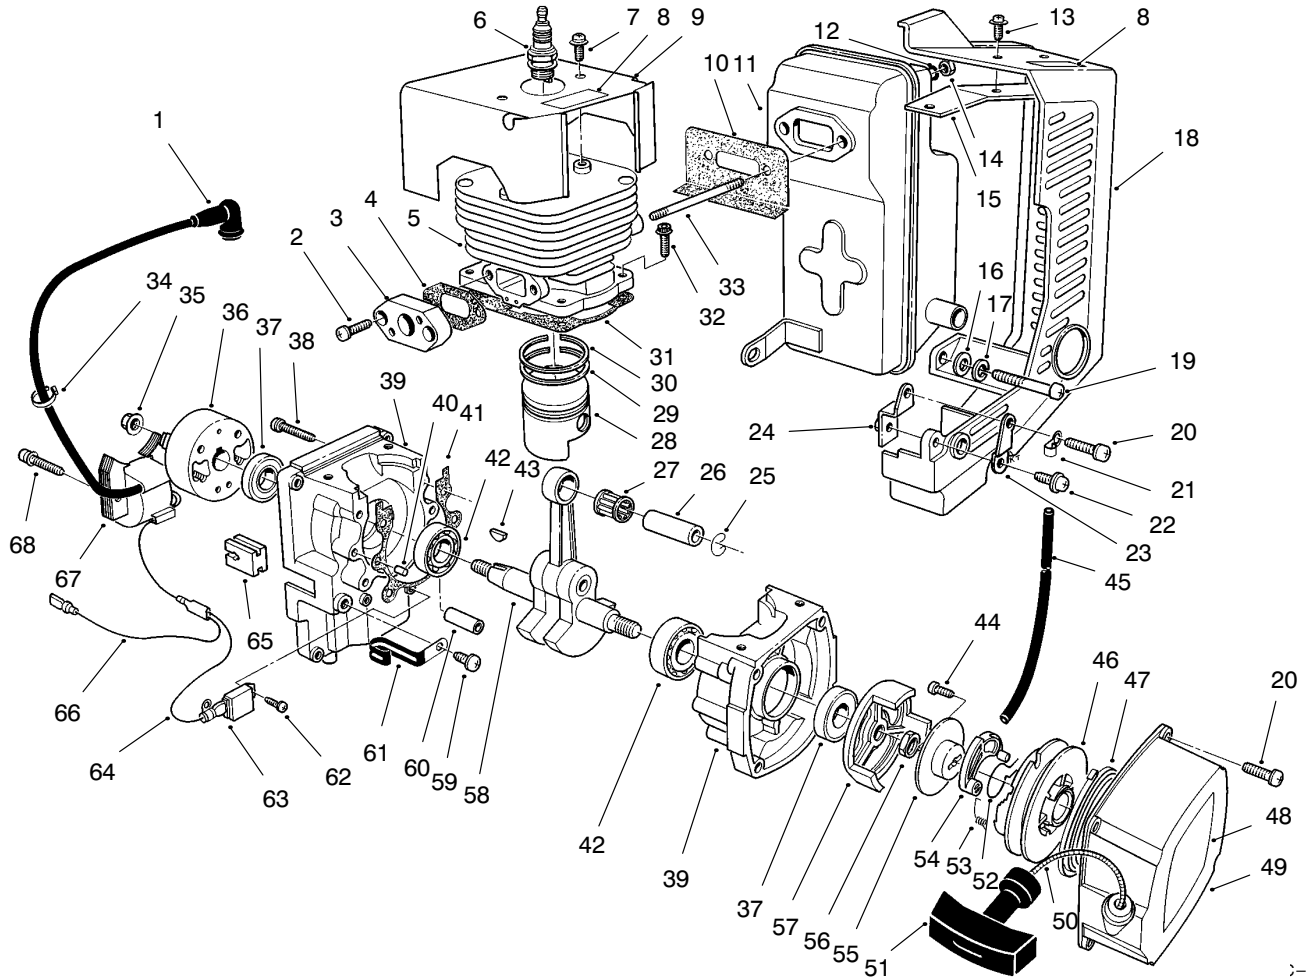

MODEL NO. 30941-690001 & UP

PARTS CATALOG

POWER BLOWER

-0487

ENGINE & MUFFLER ASSEMBLY

Ref. No.	Part No.	Description	No. Used
1	54-4730	Cap - Plug	1
2	56-8350	Screw	2
3	56-8420	Flange	1
4	56-8430	Gasket	1
5	56-8180	Cylinder	1
6	95-0670	Spark Plug (NGK BPM8Y)	1
7	54-6890	Screw/Washer	2
8	65-2690	Decal - Hot Surface	2
9	56-8160	Cover - Cylinder	1
10	56-8740	Gasket - Muffler	1
11	56-8750	Muffler	1
12	56-8760	Washer - Lock	2
13	56-8790	Screw	2
14	56-8770	Nut	2
15	56-8780	Bracket	1
16	56-8810	Washer	1

0487

ENGINE & MUFFLER ASSEMBLY(Continued)

Ref. No.	Part No.	Description	No. Used
33	56-8170	Bolt - Stud	2
34	54-5990	Cable Tie	1
35	54-4670	Nut	1
36	56-8300	Rotor	1
37	56-8120	Seal - Oil	2
38	54-5760	Screw	4
39	56-8110	Crankcase Assembly (Incl. Ref. #38, 40)	2
40	54-4510	Pin - Dowel	2
41	56-8150	Gasket - Crankcase	1
42	84-8450	Bearing - Ball	2
43	56-8250	Key - Woodruff	1
44	88-0200	Screw	1
45	56-8380	Tube - Fuel	1
46	56-8950	Reel	1
47	56-8960	Spring	1
48	63-9430	Decal - 41CC Power Blower	1
49	88-0210	Case - Starter	1
50	56-8980	Rope - Starter	1
51	56-8970	Knob - Starter	1
52	54-6320	Spring - Friction	1