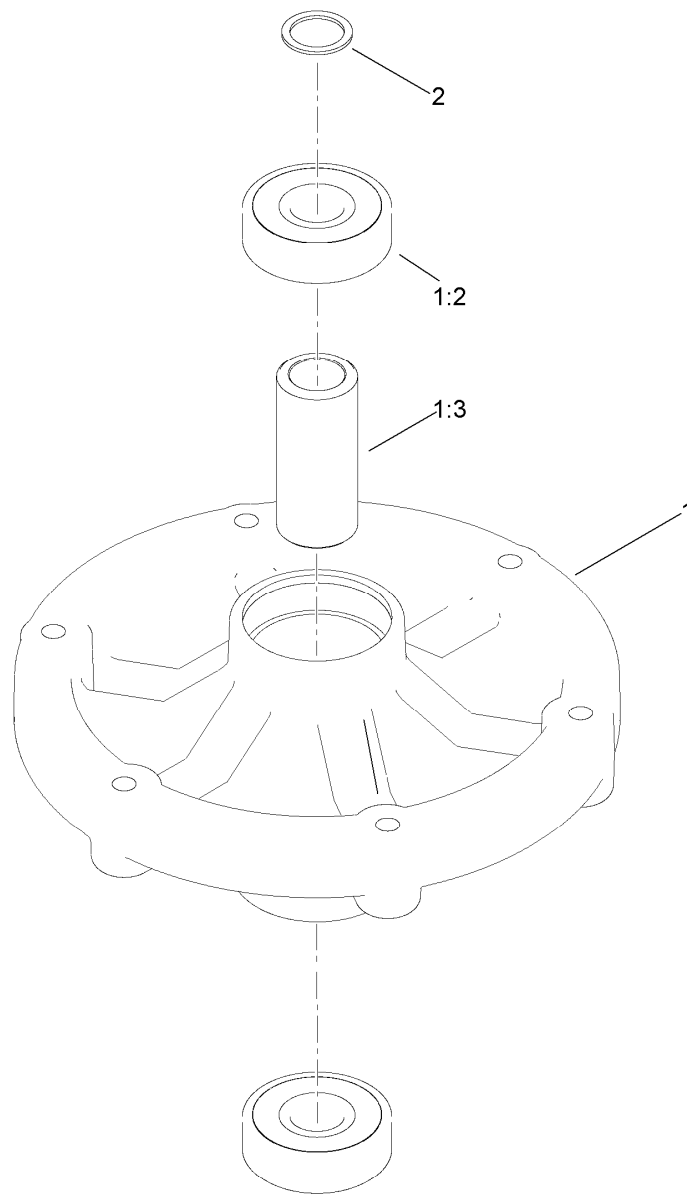

Count on it.

Parts Catalog

Spindle Kit

TITAN Zero-Turn-Radius Riding Mower

Model No. 121-5680

Spindle Housing Assembly No. 121-5680

<i>Ref.</i>	<i>Part Number</i>	<i>Qty.</i>	<i>Description</i>
1	116-5137	1	Housing-Cutter
1:2	116-4004	2	Bearing
1:3	116-4876	1	Spacer-Bearing
2	52-7280	1	Washer-Thrust