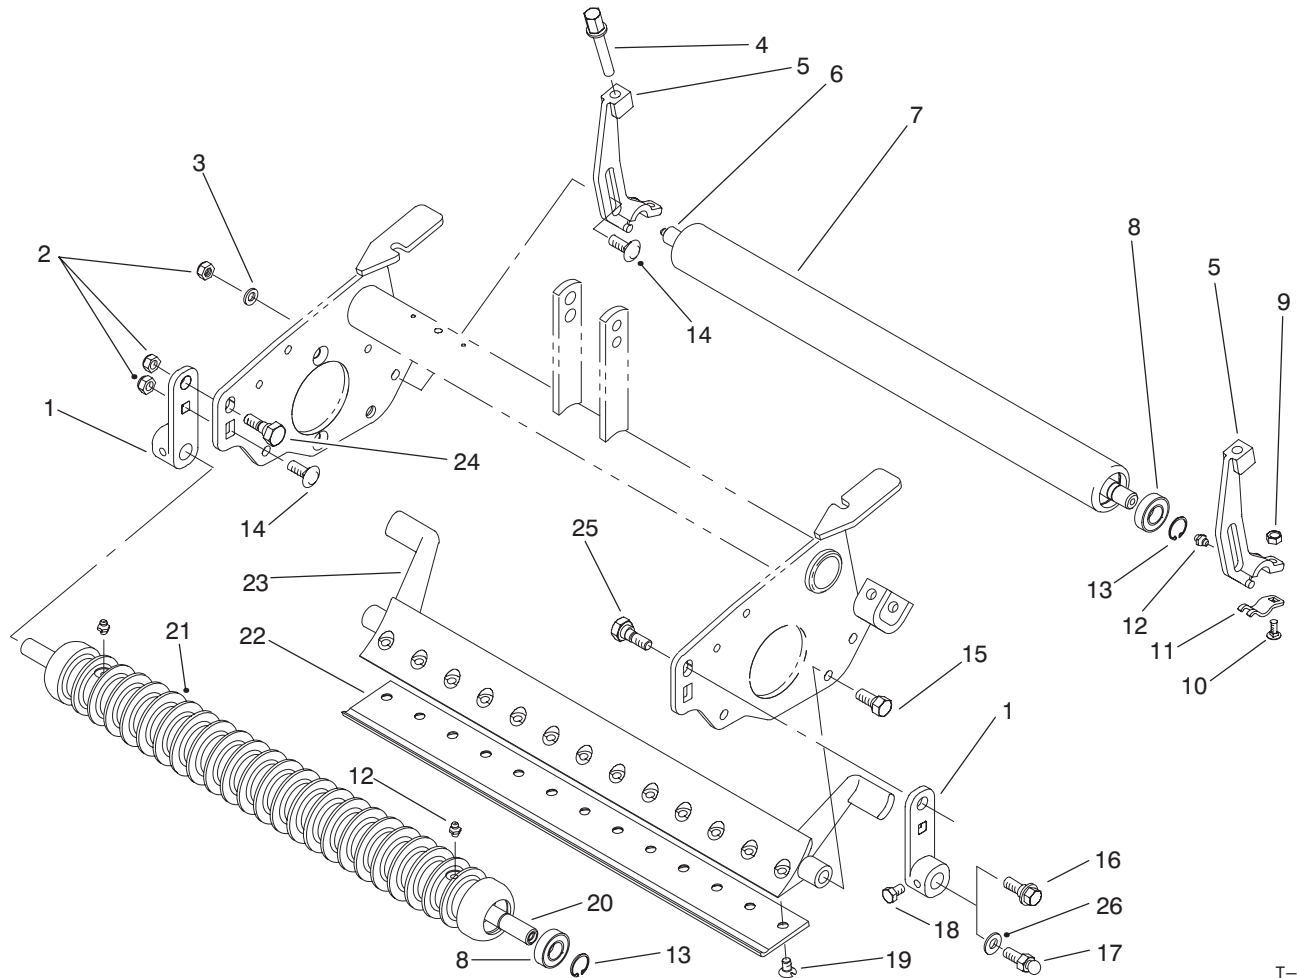

MODEL NO. 04480-60001 & UP  
MODEL NO. 04481-60001 & UP

PARTS  
CATALOG

**8 & 11 BLADE 4 BOLT CUTTING UNIT**  
For Greensmaster<sup>®</sup> 3200

T-2187

**ROLLERS & BEDBAR ASSEMBLY**

Ref. No.	Part No.	Description	No. Used	Ref. No.	Part No.	Description	No. Used
1	93-2473	Bracket - Front	2	17	94-2958	Stud - Ball (Used on old suspensions)	2
2	33025-00	Nut - Lock	6	18	33113-012	Screw - HH	2
3	3256-46	Washer - Flat	2	19	57-4910	Screw - Special	13
4	93-2523	Asm. - Height-of-Cut Adj.	2	20	93-2470	Shaft - Roller, Wiehle	1
5	93-2455	Bracket - Height-of-Cut Adjustment	2	21	93-2469	Roller - Wiehle	1
6	93-2466	Shaft	1	22	93-2576	Bedbar	1
7	93-2467	Tube - Roller	1	23	93-4263	Knife - Bed, Tournament	1
8	93-2559	Bearing	4	24	93-2573	Bolt - Eccentric	1
9	33023-00	Nut - Lock	2	25	93-2572	Bolt - Shoulder	1
10	33123-020	Screw - Carriage	2	26	3254-6	Washer - Lock, Int.	2
11	94-1382	Collar - Height-of-Cut	2	*	93-2465	Asm. - Roller, Rear (Incl. Ref. #6-8, 12 & 13)	1
12	302-5	Fitting - Grease	4	*	93-2468	Asm. - Roller, Wiehle (Incl. Ref. #8, 12-13, & 20-21)	1
13	93-2525	Ring - Retaining	4				
14	33125-025	Screw - Carriage	4				
15	217-74	Bolt - Wheel	2				
16	93-2364	Bolt - Shoulder	2				

Ref. No.	Part No.	Description	No. Used
14	302-5	Fitting - Grease	2
15	93-2454	Nut - Taper	4
16	93-2569	Screw - HHF	4
17	93-2570	Weight - Counter	1
18	94-4545	Housing - Bearing	2
19	93-2489	Bearing	2
20	93-2483	Seal - Grease	2
21	33115-20	Screw - HHF	2
22	94-4507	Coupler - Drive	2
23	94-1341	Screw - TPRD	4
24	32121-123	Pin - Spring	4
25	32120-37	Ring - Retaining, Int.	1
26	94-4544	Spacer - Bearing	1
27	2410-30	Cap - Plastic	1