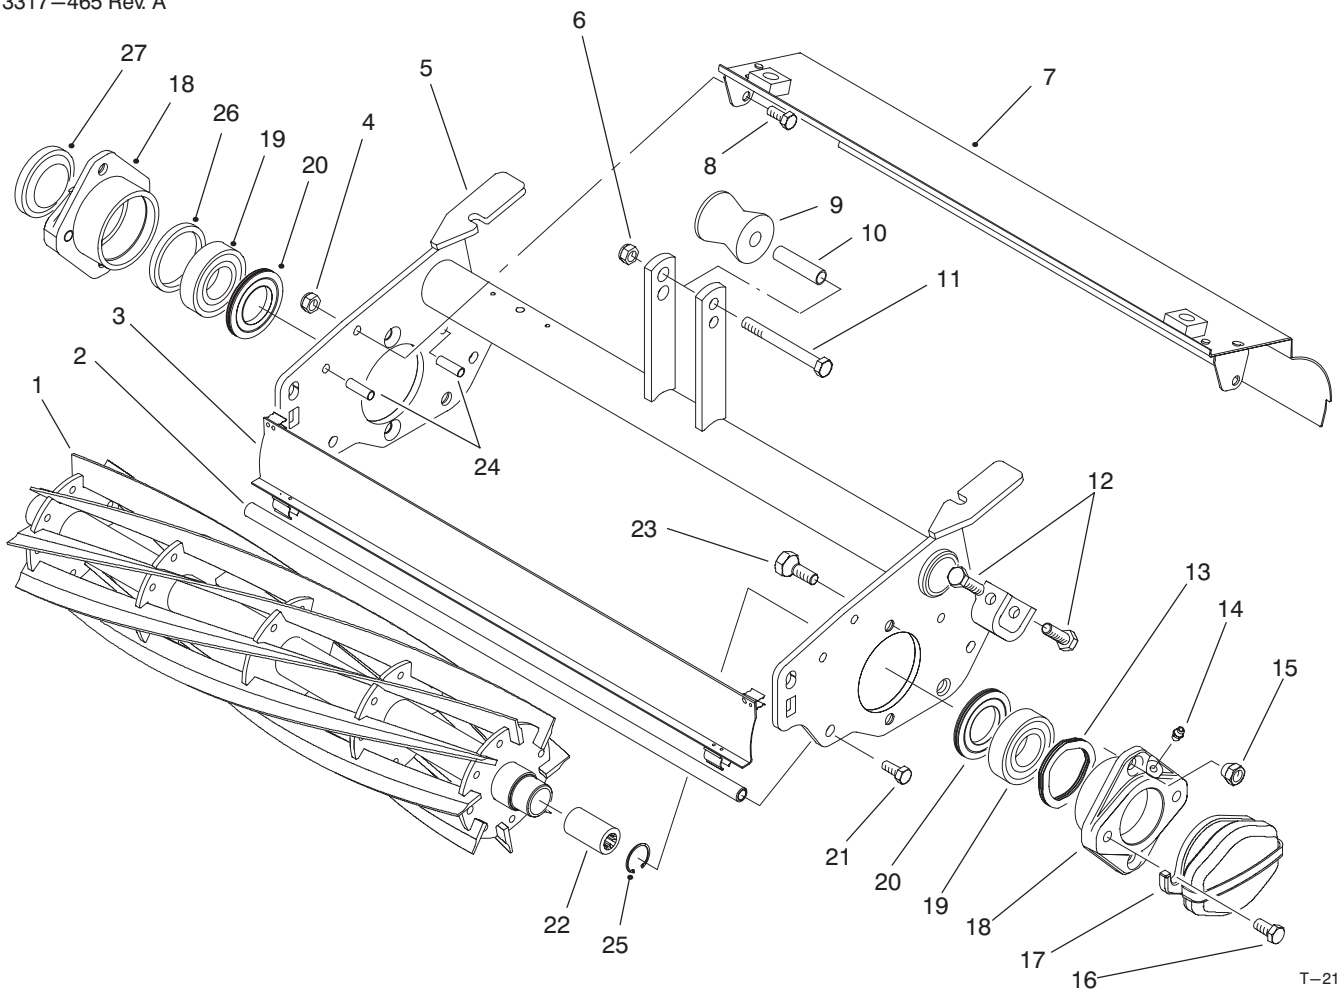

T-2186

REEL & SHIELDS ASSEMBLY

Ref. No.	Part No.	Description	No. Used
1	94-4356	Reel WA. - 8 Blade	1
*	94-4357	Reel WA. - 11 Blade	1
2	93-2477	Rod - Shield	1
3	93-2475	Asm. - Shield, Front	1
4	33024-00	Nut - Lock	2
5	93-2490	Frame WA.	1
6	33025-00	Nut - Lock	1
7	93-2481	Asm. - Shield, Rear	1
8	33114-020	Screw - HHF	2
9	93-2463	Roller - Lift	1
10	93-2464	Spacer - Roller	1
11	33115-080	Screw - HH	1
12	33114-030	Screw - HH	4
13	94-4543	Spring - Flat Wire	1

Ref. No.	Part No.	Description	No. Used
14	302-5	Fitting - Grease	2
15	93-2454	Nut - Taper	4
16	93-2569	Screw - HHF	4
17	93-2570	Weight - Counter	1
18	94-4545	Housing - Bearing	2
19	93-2489	Bearing	2
20	93-2483	Seal - Grease	2
21	33115-20	Screw - HHF	2
22	94-4507	Coupler - Drive	2
23	94-1341	Screw - TPRD	4
24	32121-123	Pin - Spring	4
25	32120-37	Ring - Retaining, Int.	1
26	94-4544	Spacer - Bearing	1
27	2410-30	Cap - Plastic	1

*Not Illustrated

Note: Quantity is for 1 Cutting Unit.