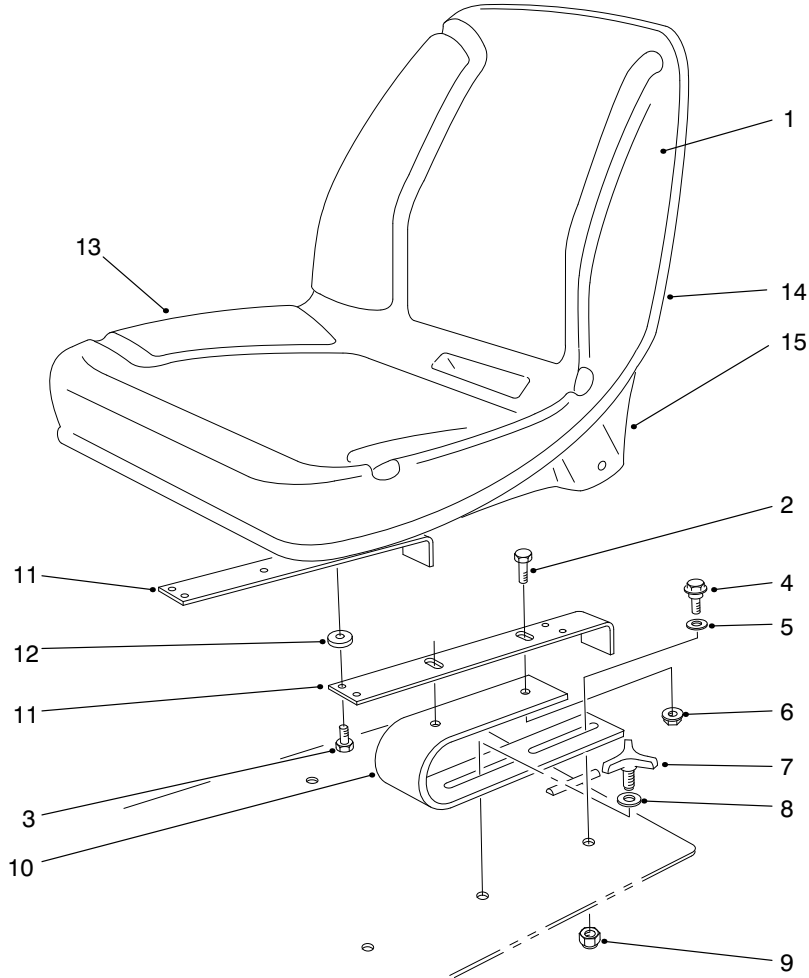

MODEL NO. 30769	PARTS CATALOG
STANDARD SEAT KIT For Groundsmaster® 200 Series	

T-0777-1

SEAT INSTALLATION ASSEMBLY

Ref. No.	Part No.	Description	No. Used
1	92-1180	Asm-Seat (Incl. Ref. #13-15)	1
2	322-5	Screw-HH	4
3	3234-17	Screw-HFH	4
4	27-5240	Bolt-Shoulder	2
5	3256-26	Washer-Flat	2
6	32128-20	Nut-Hex. Flange	4
7	27-4570	Handle-Adjustment	2

Ref. No.	Part No.	Description	No. Used
8	36-8020	Washer	2
9	3296-39	Nut-Lock	2
10	46-9110	Spring-Seat	2
11	46-9120	Mount-Seat	2
12	109989	Spacer	4
13	92-6533	Kit-Cushion, Replacement	1
14	351-78	Edging	1
15	92-6534	Shell-Seat	1