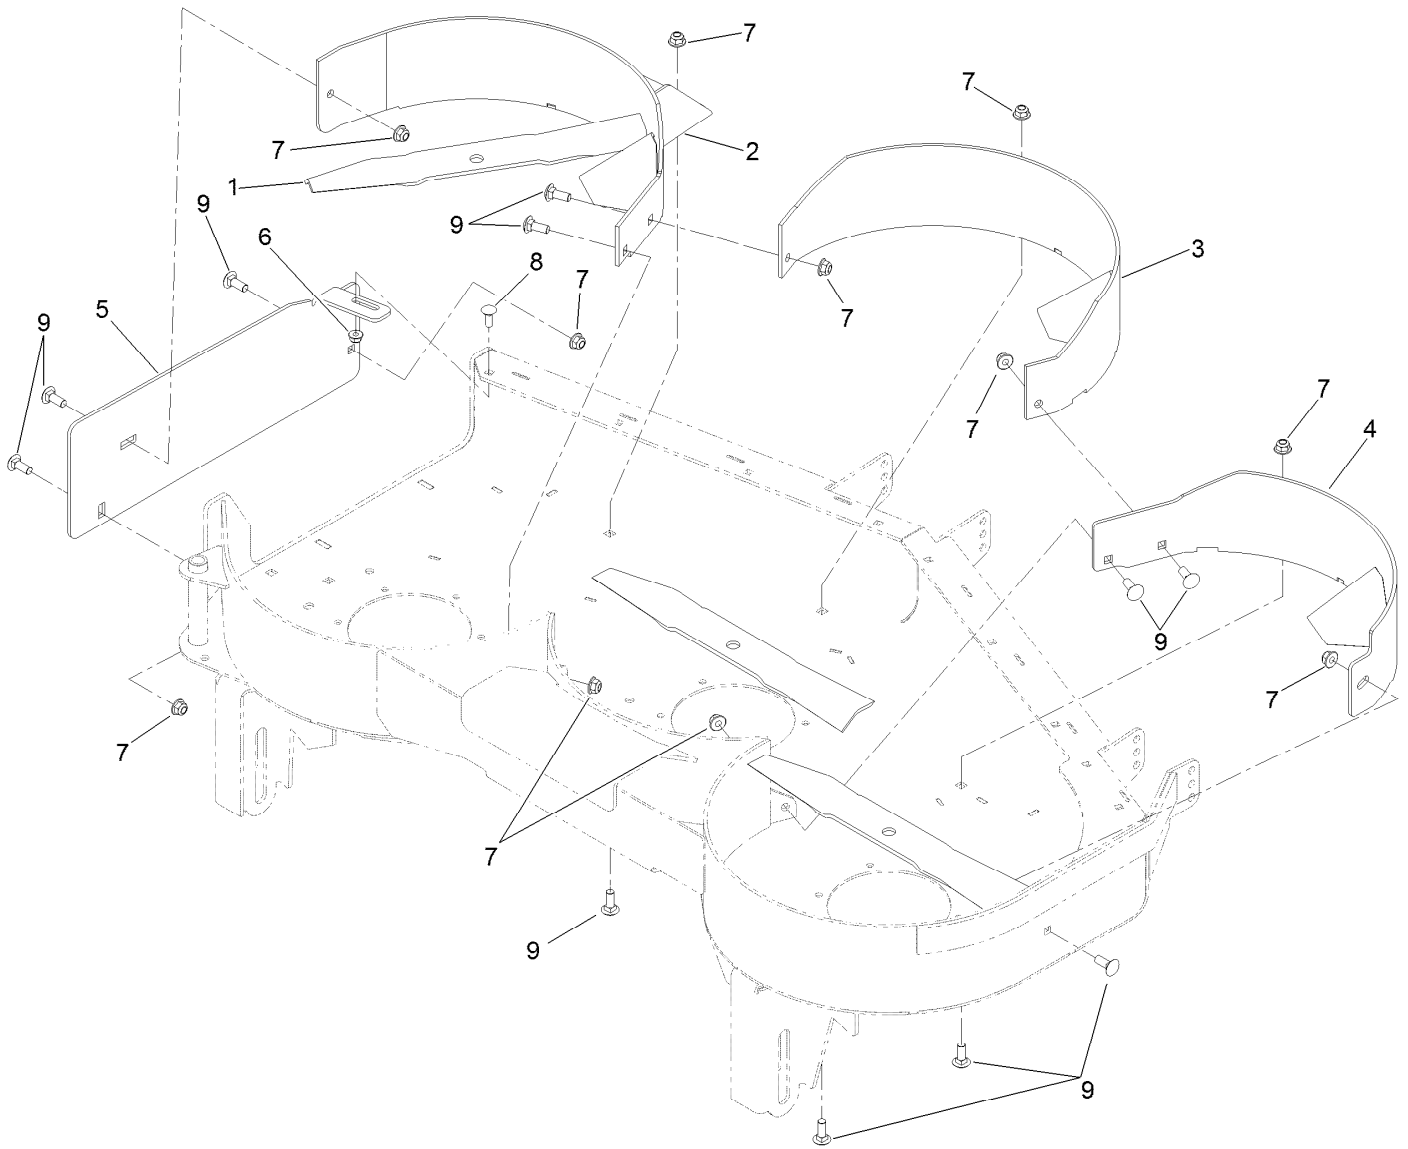

Count on it.

Parts Catalog

Recycler® Kit

Z Master® Riding Mower with 48in Cutting Unit

Model No. 120-2401

Recycler Kit No. 120-2401

Ref.	Part Number	Qty.	Description
1	117-7278-03	3	Blade-Mulch, 16.50In
2	120-2486-01	1	RH Baffle ASM
3	120-2487-01	1	Center Baffle ASM
4	120-2488-01	1	LH Baffle ASM
5	120-2404-01	1	Plate-Cover, Discharge
6	104-8300	1	Nut-Flange, NI
7	104-8301	11	Nut-Flange, NI
8	3230-16	1	Screw-CARR
9	3231-2	11	Screw-CARR