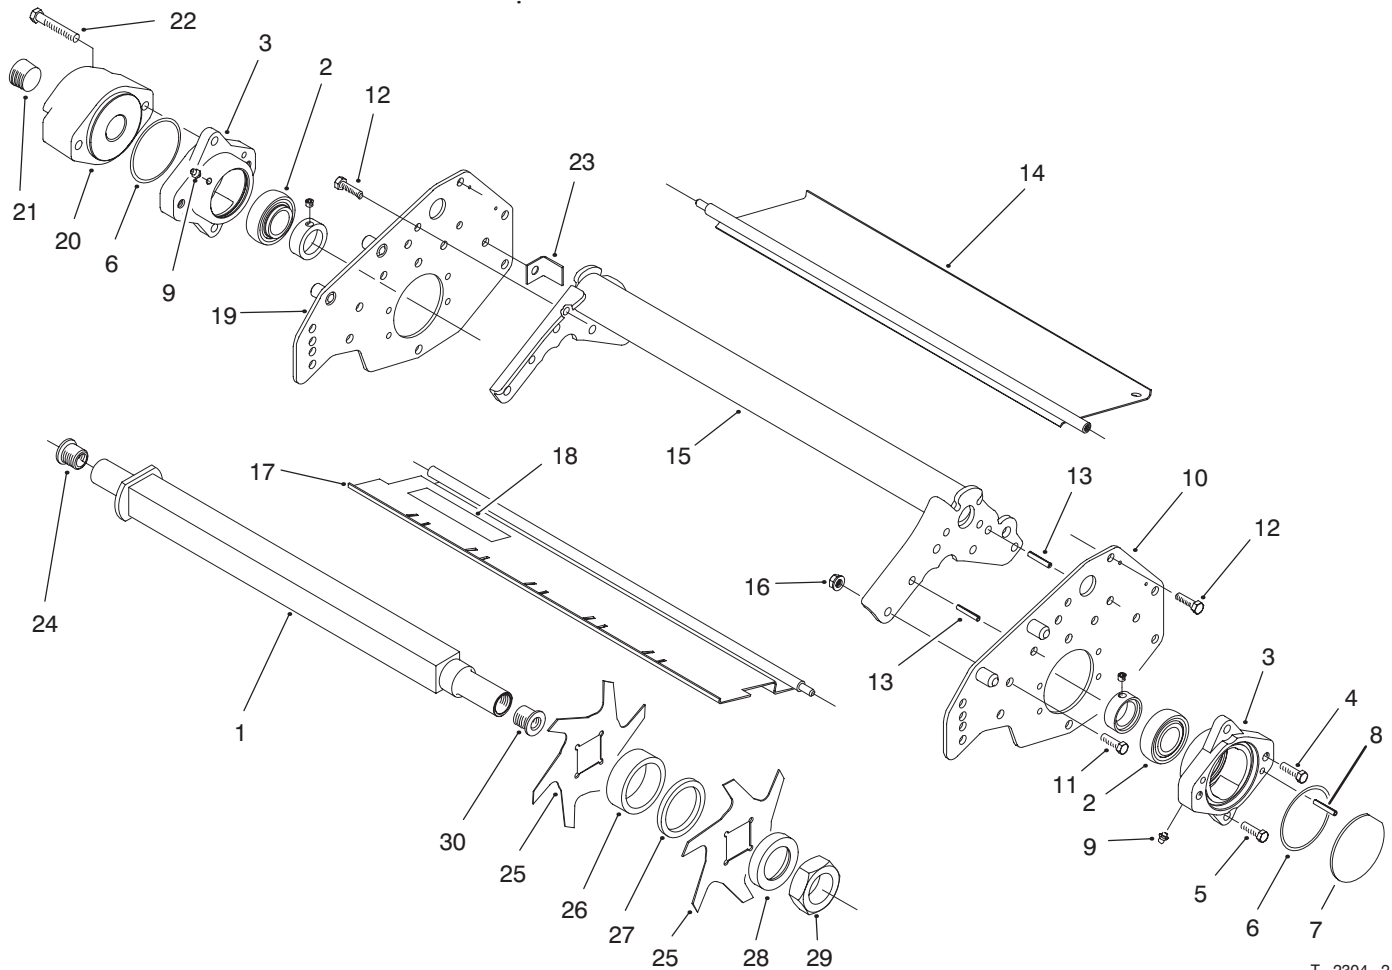

MODEL NO. 03870-60001-60267

**PARTS
CATALOG**
DETHATCHING CUTTING UNITS
Reelmaster 6500D & 6700D

T-2304-2

REEL & FRAME ASSEMBLY

Ref. No.	Part No.	Description	No. Used
1	93-2976	Dethatcher Shaft Assembly (Incl. Ref. #24 & 30)	1
2	94-2710	Bearing & Collar Assembly	2
3	94-2708	Housing - Bearing	2
4	93-7522	Screw - Cap Hex. Hd.	2
5	33105-030	Screw - Cap Hex. Hd.	4
6	93-9783	Seal - O-Ring	2
7	94-2703	Plug	1
8	32121-69	Pin - Spring	4
9	302-5	Fitting - Grease	2
10	94-2719	Plate - Side LH	1
11	33105-025	Screw - Cap Hex. Hd.	8
12	33104-020	Screw - Cap Hex. Hd.	2
13	32121-36	Pin - Roll	4
14	93-2881	Shield - Grass Rear	1
15	94-2709	Frame - Reel	1

Ref. No.	Part No.	Description	No. Used
16	33025-00	Nut - Lock	8
17	94-8942	Front Grass Shield Assembly (Incl. Ref. #18)	1
18	67-7960	Decal - Danger	1
19	94-2718	Plate - Side RH	1
20	94-4347	Weight - End	1
21	93-8717	Plug	1
22	33105-060	Screw - Cap Hex. Hd.	2
23	94-2747	Tab - Stop	1
24	94-2732	Insert - Threaded RH	1
25	93-3038	Blade	16
26	93-3092	Spacer	15
27	94-2720	Spacer	15
28	93-3091	Spacer - End	1
29	3218-17	Nut - Hex.	1
30	94-2733	Insert - Threaded LH	1

T-2304-2

REEL & FRAME ASSEMBLY (Continued)

Ref. No.	Part No.	Description	No. Used
*	94-2712	Dethatcher Shaft Assembly (Incl. Ref. #1 & 24-30)	1

Ref. No.	Part No.	Description	No. Used
*	94-4346	Dethatcher Spacer Kit (Incl. 4 ea. #25 & 26, and 15 ea. #27)	1