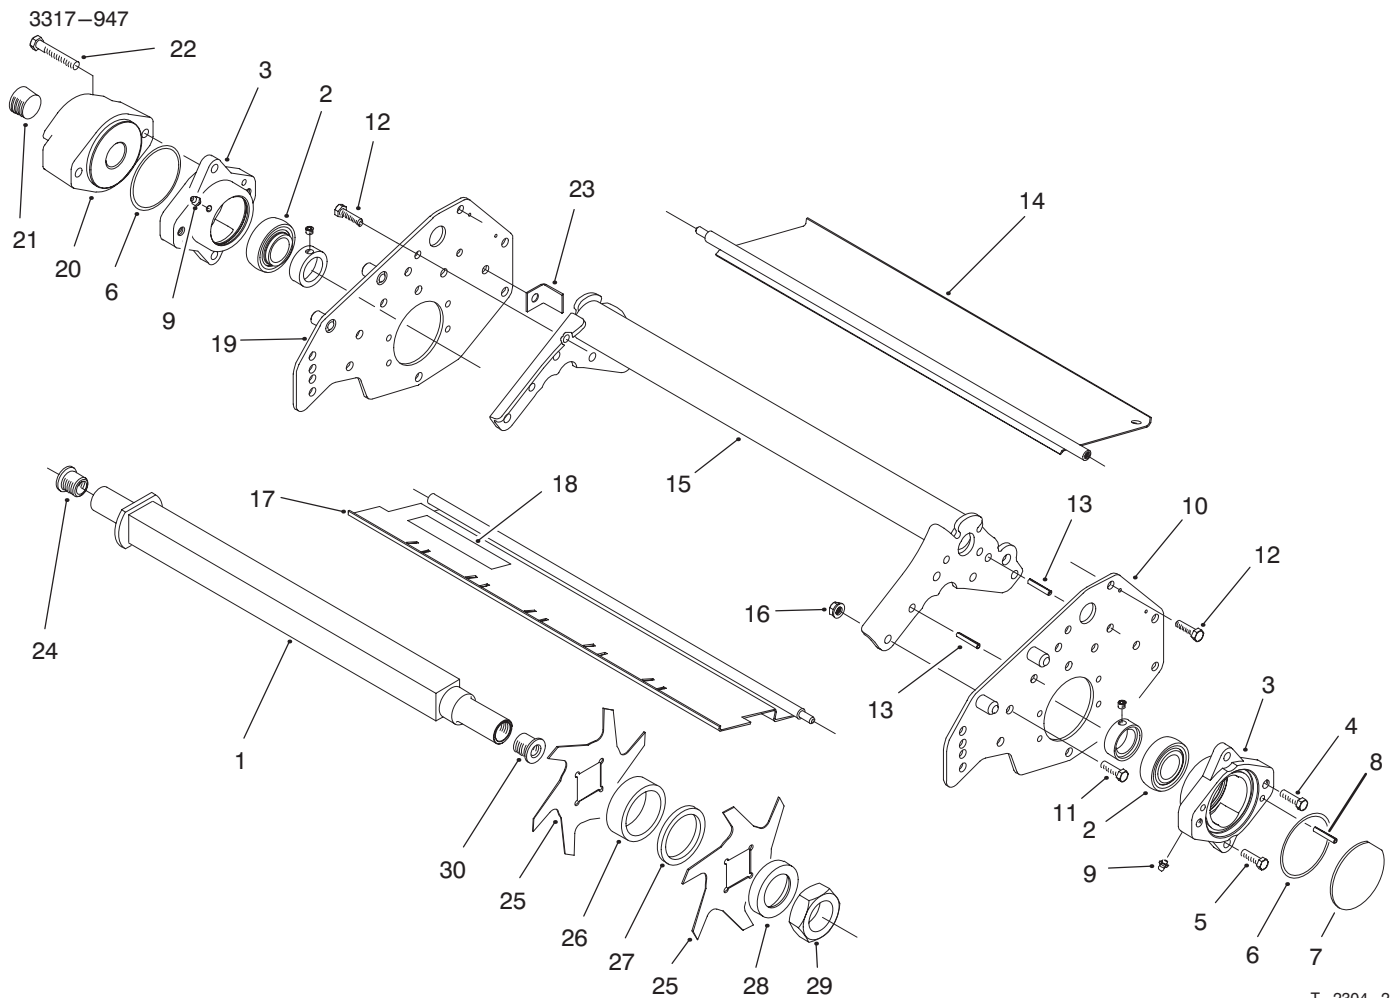

MODEL NO. 03870-60001-60267

**PARTS
CATALOG**
DETHATCHING CUTTING UNITS
Reelmaster 6500D & 6700D

T-2304-2

REEL & FRAME ASSEMBLY

Ref. No.	Part No.	Description	No. Used
1	93-2976	Dethatcher Shaft Assembly (Incl. Ref. #24 & 30)	1
2	94-2710	Bearing & Collar Assembly	2
3	94-2708	Housing - Bearing	2
4	93-7522	Screw - Cap Hex. Hd.	2
5	33105-030	Screw - Cap Hex. Hd.	4
6	93-9783	Seal - O-Ring	2
7	94-2703	Plug	1
8	32121-69	Pin - Spring	4
9	302-5	Fitting - Grease	2
10	94-2719	Plate - Side LH	1
11	33105-025	Screw - Cap Hex. Hd.	8
12	33104-020	Screw - Cap Hex. Hd.	2
13	32121-36	Pin - Roll	4
14	93-2881	Shield - Grass Rear	1
15	94-2709	Frame - Reel	1

Ref. No.	Part No.	Description	No. Used
16	33025-00	Nut - Lock	8
17	94-8942	Front Grass Shield Assembly (Incl. Ref. #18)	1
18	67-7960	Decal - Danger	1
19	94-2718	Plate - Side RH	1
20	94-4347	Weight - End	1
21	93-8717	Plug	1
22	33105-060	Screw - Cap Hex. Hd.	2
23	94-2747	Tab - Stop	1
24	94-2732	Insert - Threaded RH	1
25	93-3038	Blade	16
26	93-3092	Spacer	15
27	94-2720	Spacer	15
28	93-3091	Spacer - End	1
29	3218-17	Nut - Hex.	1
30	94-2733	Insert - Threaded LH	1

T-2304-2

REEL & FRAME ASSEMBLY (Continued)

Ref. No.	Part No.	Description	No. Used
*	94-2712	Dethatcher Shaft Assembly (Incl. Ref. #1 & 24-30)	1

Ref. No.	Part No.	Description	No. Used
*	94-4346	Dethatcher Spacer Kit (Incl. 4 ea. #25 & 26, and 15 ea. #27)	1