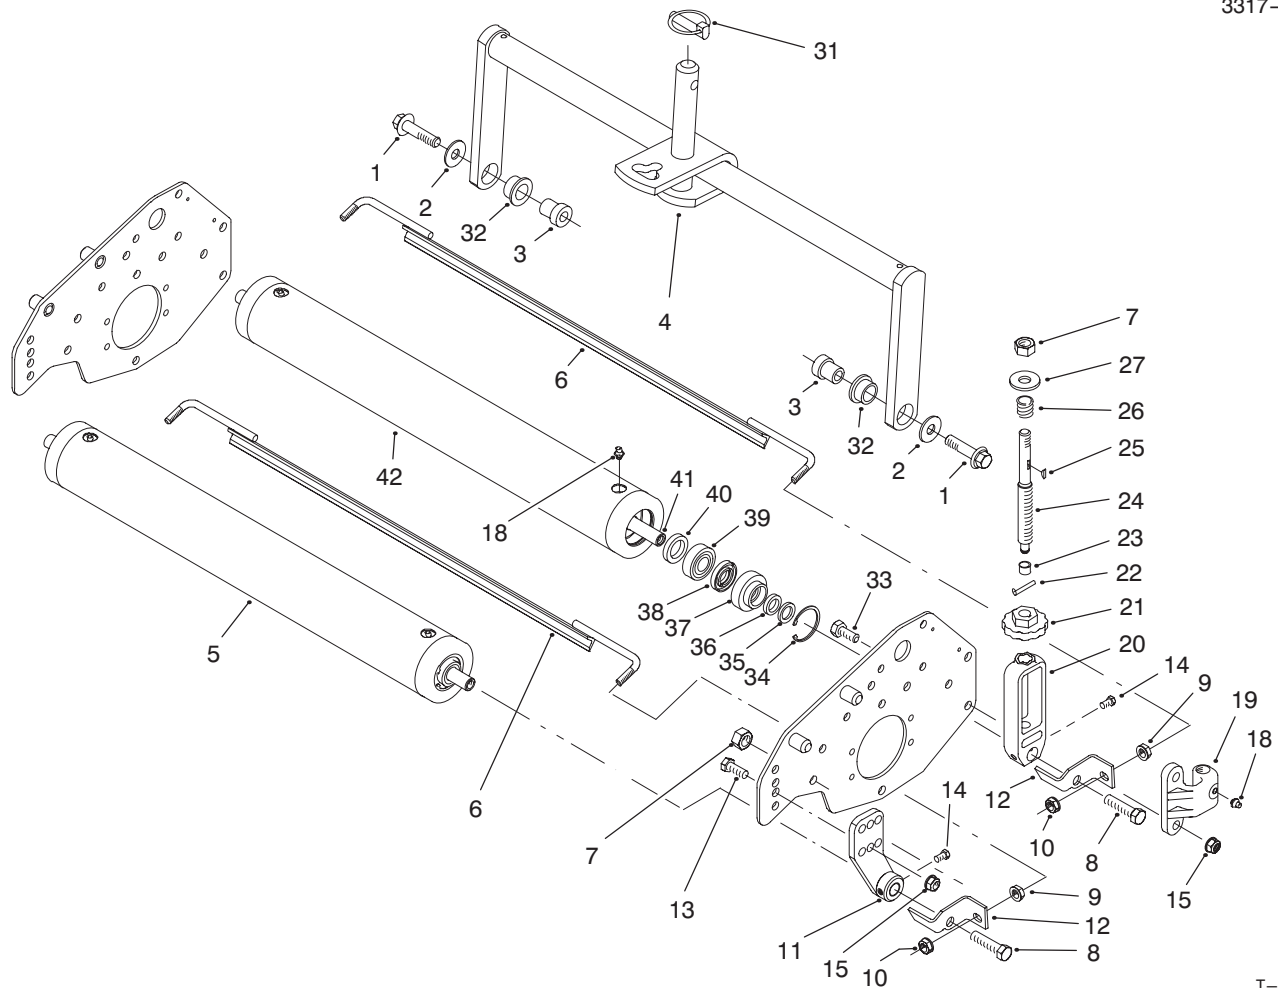

T-2305-2

ROLLER ASSEMBLIES

Ref. No.	Part No.	Description	No. Used	Ref. No.	Part No.	Description	No. Used
1	94-2702	Bolt	2	20	93-3034	Bracket - H.O.C. Rear	2
2	94-2701	Washer	2	21	93-3039	Knob	2
3	94-2745	Spacer - Frame	2	22	32121-50	Pin - Roll	2
4	93-3063	Carrier Frame Assembly (Incl. Ref. #32)	1	23	256-159	Bushing - Sleeve	2
5	93-3040	Roller Assembly (Incl. Ref. #18 & 34-42)	2	24	93-3046	Shaft - H.O.C.	2
6	94-6983	Scraper - Roller	2	25	3257-1	Key - Woodruff	2
7	94-4307	Nut - Hex. Lock	4	26	94-2742	Spring - Compression	2
8	33105-025	Screw - Cap Hex. Hd.	4	27	33096-00	Washer - Flat	2
9	32128-20	Nut - Flange Lock	4	31	283-71	Pin - Lynch	1
10	32128-25	Nut - Flange Lock	4	32	93-2877	Bushing - Flange	2
11	94-4332	Bracket - H.O.C. Front LH	1	33	32105-030	Screw - Cap Hex. Hd.	4
*	94-4333	Bracket - H.O.C. Front RH	1	34	32120-62	Ring - Retaining	2
12	94-6979	Bracket - Scraper LH	2	35	93-2931	Washer - Roller	2
*	94-6978	Bracket - Scraper RH	2	36	253-70	Seal - Oil	2
13	33105-020	Screw - Cap Hex. Hd.	4	37	93-1252	Seal - Outer	2
14	93-9757	Screw - Cap Hex. Hd.	4	38	93-1251	Seal - Inner	2
15	33025-00	Nut - Lock	8	39	109966	Bearing - Ball	2
18	302-5	Fitting - Grease	6	40	93-3007	Seal - Oil	2
19	93-3036	Mount - H.O.C.	2	41	93-2887	Shaft - Roller	1
				42	93-3041	Roller Tube Assembly	1

*Not Illustrated