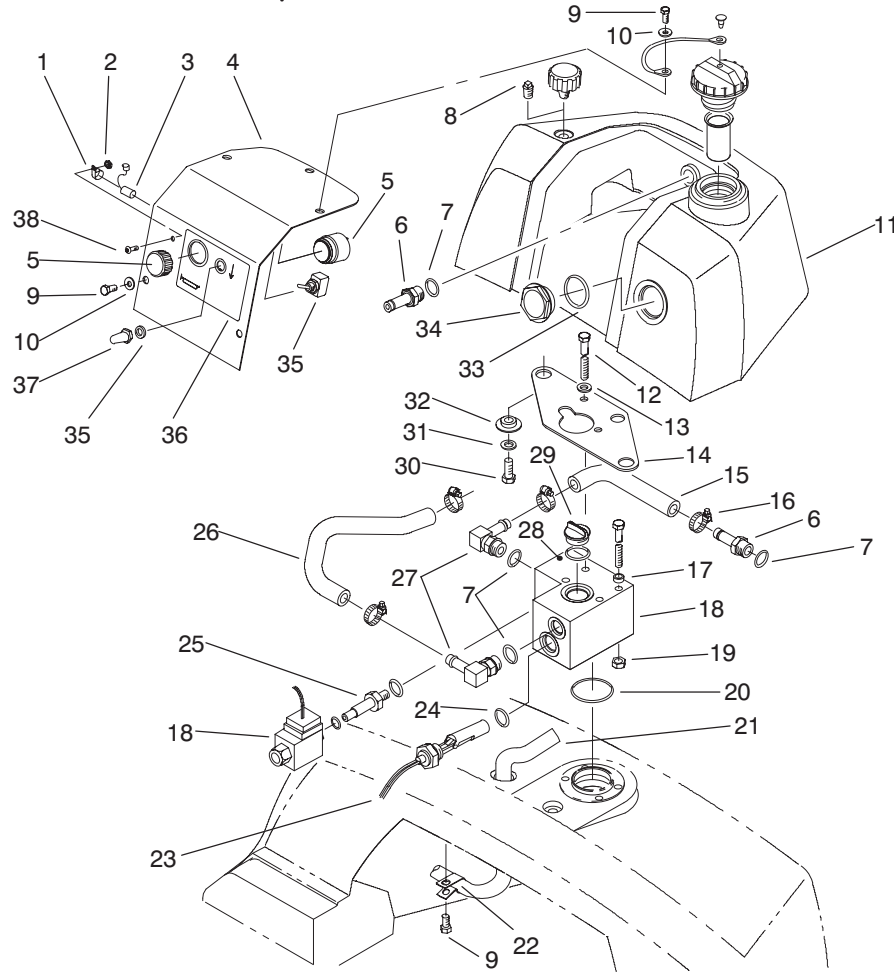

PART NO. 94-4530 **PARTS CATALOG**

LEAK DETECTOR KIT
For Greensmaster 3200/3200D

T-2389

LEAK DETECTOR ASSEMBLY

Ref. No.	Part No.	Description	No. Used
1	2412-39	Clamp	1
2	3296-12	Nut - Lock	1
3	83-2280	Timer - Delay	1
4	93-2435	Plate - Cover	1
5	80-9330	Asm. - Alarm, Audio	1
6	354-121	Fitting - Barb	2
7	237-79	O-Ring	4
8	281-10	Plug - Pipe	1
9	33113-012	Screw - HH	6
10	3256-1	Washer - Flat	5
11	93-2429	Tank - Leak Detection	1
12	33114-090	Screw - HH	4
13	3256-23	Washer - Flat	2
14	94-8165	Plate - Mounting	1
15	93-2434	Hose - Formed, Outlet	1
16	2412-36	Clamp - Hose	4
17	73-3540	Washer - Idler	2
18	93-2430	Asm. - Valve	1
19	33024-00	Nut - Lock	4

Ref. No.	Part No.	Description	No. Used
20	93-2432	O-Ring	1
21	94-1350	Harness - Leak Detector	1
22	2412-41	Clamp-R	1
23	83-1450	Sensor - Oil Level	1
24	237-80	O-Ring	1
25	83-2000	Spool - Valve	1
26	93-2433	Hose - Formed, Inlet	1
27	354-120	Fitting - Barb	2
28	94-8166	O-Ring	1
29	93-7498	Plug	1
30	33115-025	Screw - HH	2
31	63-8410	Washer - Flat	2
32	240-11	Grommet	2
33	237-123	O-Ring	1
34	83-2250	Gauge - Sight	1
35	20-7150	Switch - Toggle	1
36	93-2436	Decal - Leak Detector	1
37	218-473	Boot - Toggle Switch	1
38	3274-39	Screw - HSBH	1