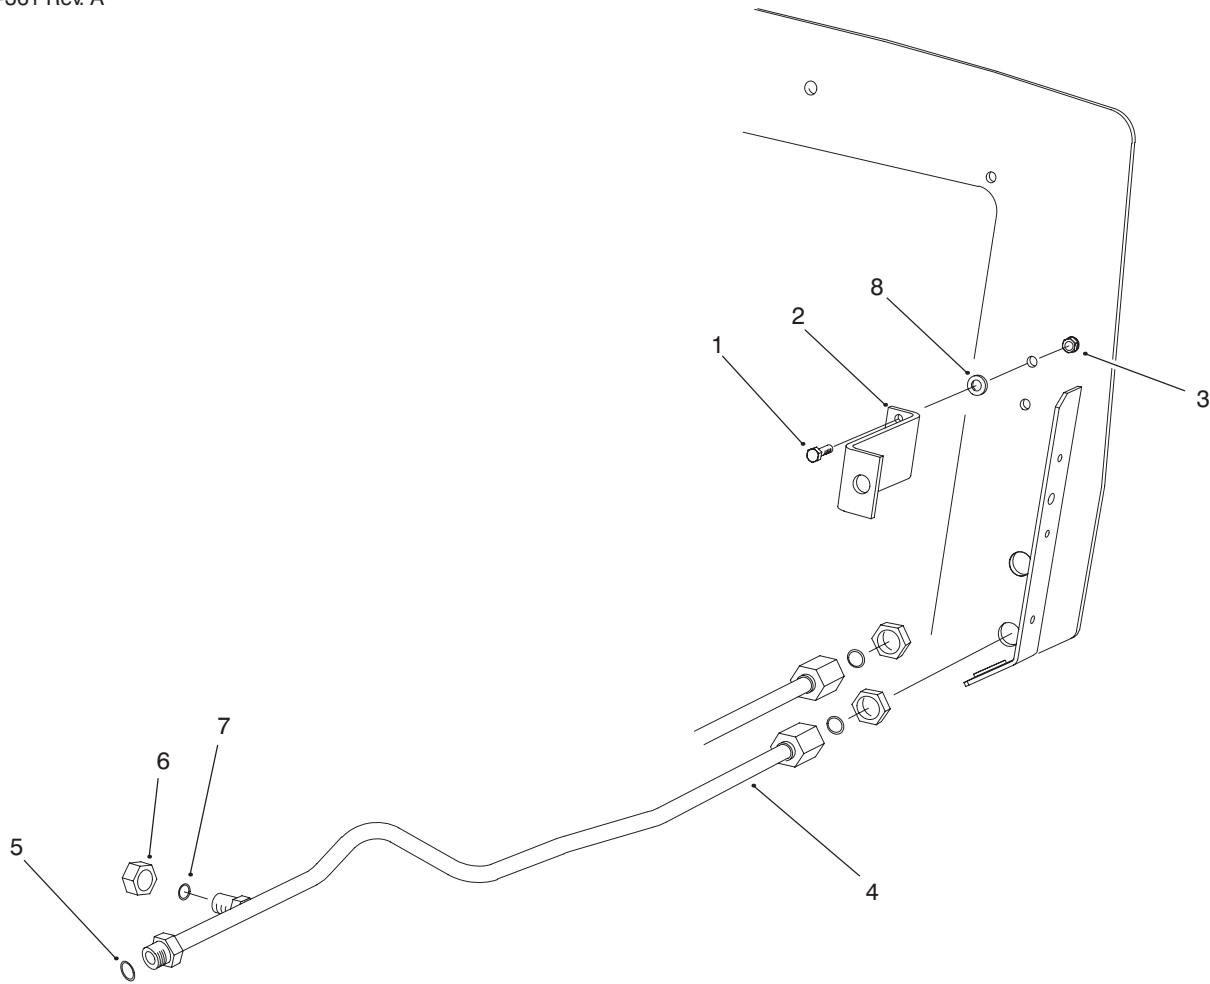

PART NO. 93-7795

PARTS  
CATALOG**MUFFLER KIT**

For Groundsmaster® 455D, Reelmaster® 3500D &amp; 335D

T-2408

**MUFFLER INSTALLATION**

Ref. No.	Part No.	Description	No. Used
1	94-2814	Kit - Exhaust Coupler	1
2	94-2815	Sleeve - Exhaust Flange	1
3	92-7381	Tube - Water, Return	1
4	94-8012	Muffler Assembly	1
5	94-2812	Grommet	1
6	32128-20	Nut - Hex. Flange	2
7	323-20	Screw - HH	2
8	62-9510	Washer - Brake Lever	1

Ref. No.	Part No.	Description	No. Used
9	94-5608	Mount - Rubber	1
10	93-7245	Bracket - Support	1
11	32128-19	Nut - Hex. Flange	2
12	74-6490	Hose - Water Line	2
13	33004-00	Nut - HF	2
14	92-7382	Cover - Manifold	1
15	77-3700	Gasket - Muffler, Exhaust	1
16	33104-020	Screw - HHF	2

T-2415

## BRACKET & TUBE ASSEMBLY

Ref. No.	Part No.	Description	No. Used
1	322-4	Screw - HH	2
2	93-7244	Bracket - Support	1
3	32128-20	Nut - Hex. Flange	2
4	94-5605	Tube Assembly - Oil Cooler (Incl. Ref. #5 & 7)	1