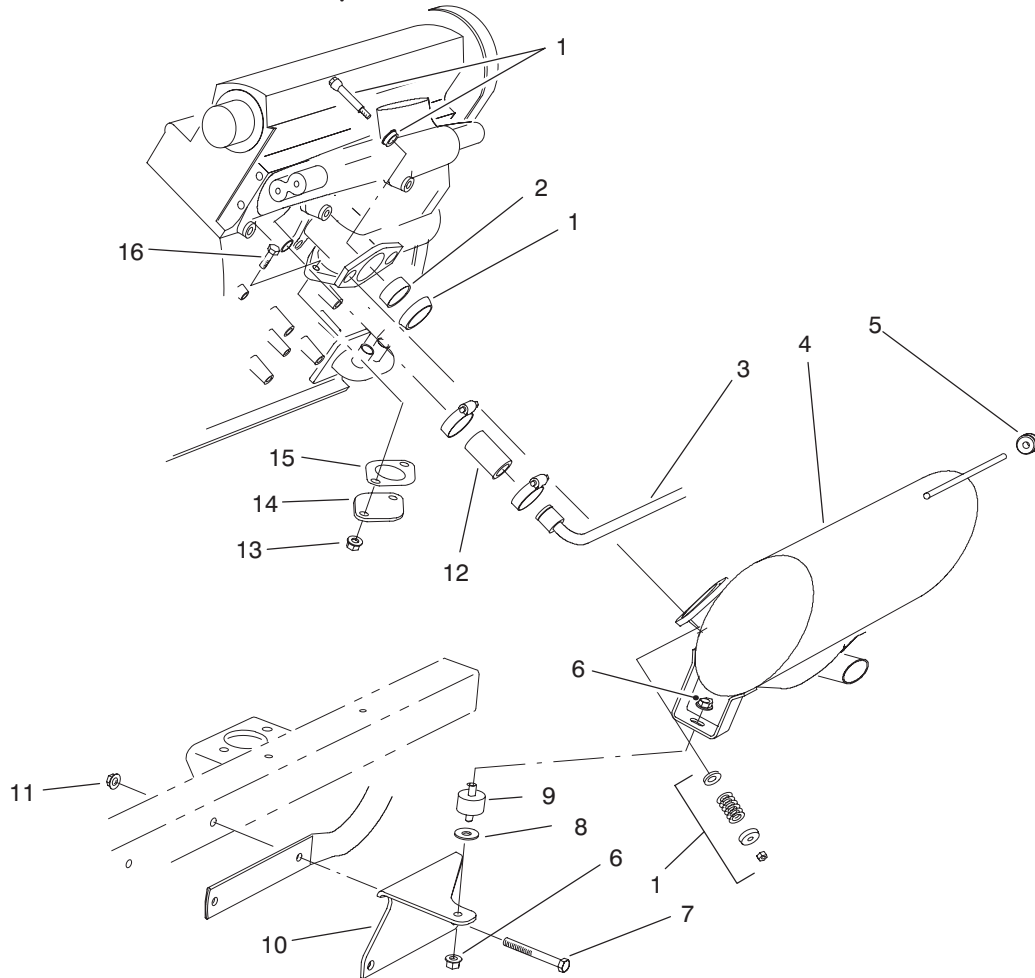

PART NO. 93-7795

PARTS  
CATALOG**MUFFLER KIT**

For Groundsmaster® 455D, Reelmaster® 3500D &amp; 335D

T-2408

**MUFFLER INSTALLATION**

Ref. No.	Part No.	Description	No. Used
1	94-2814	Kit - Exhaust Coupler	1
2	94-2815	Sleeve - Exhaust Flange	1
3	92-7381	Tube - Water, Return	1
4	94-8012	Muffler Assembly	1
5	94-2812	Grommet	1
6	32128-20	Nut - Hex. Flange	2
7	323-20	Screw - HH	2
8	62-9510	Washer - Brake Lever	1

Ref. No.	Part No.	Description	No. Used
9	94-5608	Mount - Rubber	1
10	93-7245	Bracket - Support	1
11	32128-19	Nut - Hex. Flange	2
12	74-6490	Hose - Water Line	2
13	33004-00	Nut - HF	2
14	92-7382	Cover - Manifold	1
15	77-3700	Gasket - Muffler, Exhaust	1
16	33104-020	Screw - HHF	2

T-2415

## BRACKET & TUBE ASSEMBLY

Ref. No.	Part No.	Description	No. Used
1	322-4	Screw - HH	2
2	93-7244	Bracket - Support	1
3	32128-20	Nut - Hex. Flange	2
4	94-5605	Tube Assembly - Oil Cooler (Incl. Ref. #5 & 7)	1