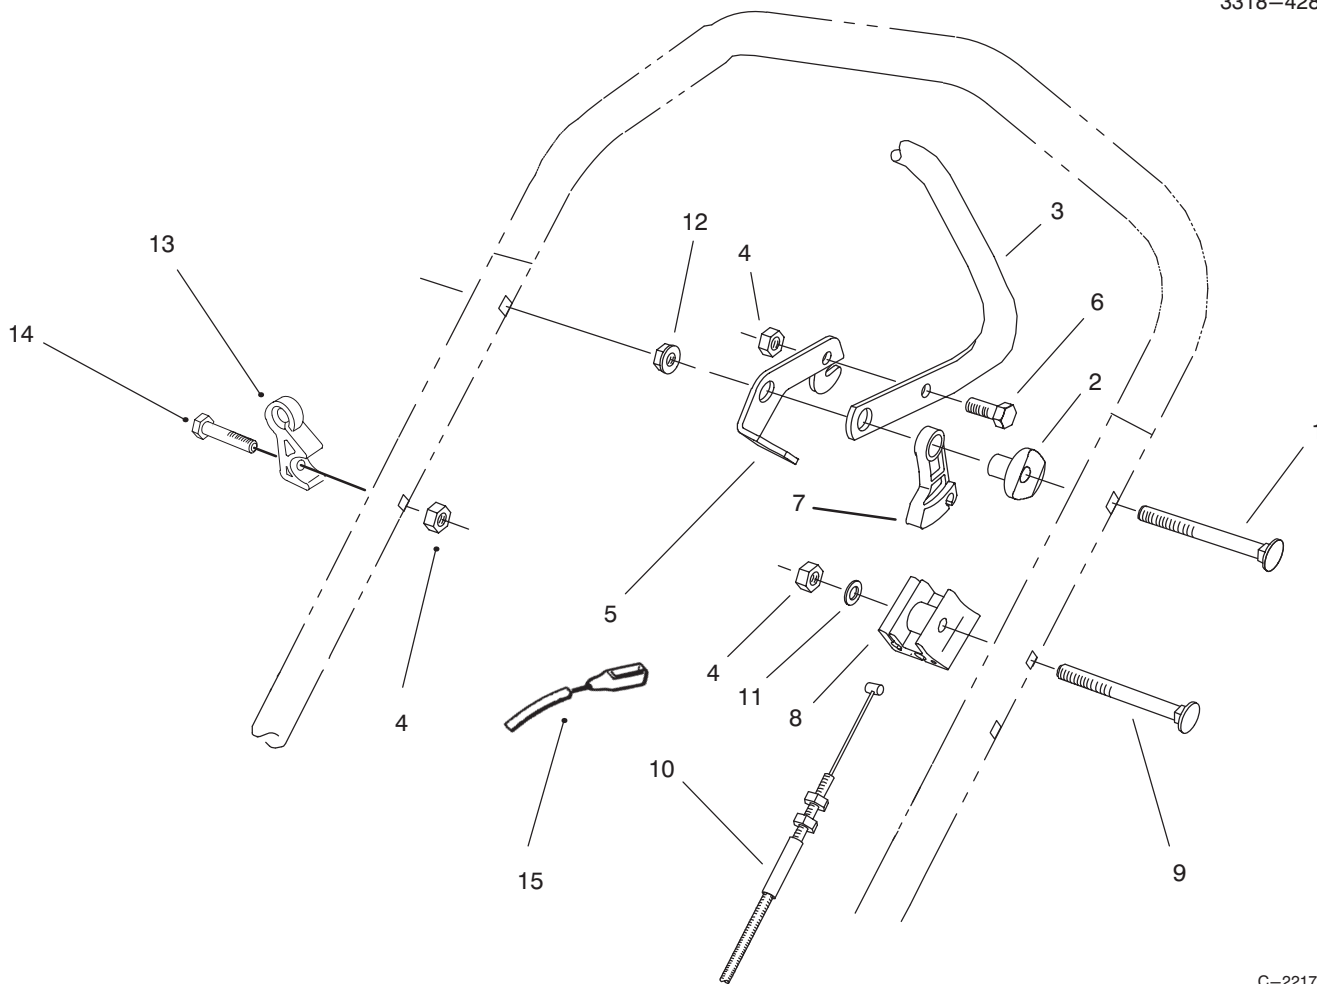

C-2217

TRACTION CONTROL ASSEMBLY

Ref. No.	Part No.	Description	No. Used
1	17-9426	Screw - Handle	2
2	66-0330	Support - Spacer	2
3	52-7430	Control Bar Assembly	1
4	3296-42	Nut - Lock	3
5	66-5350	Lever - Control	1
6	321-3	Screw - Cap Hex. Hd.	1
7	46-5520	Lever - Traction	1
8	71-0960	Support - Cable	1

Ref. No.	Part No.	Description	No. Used
9	46-6432	Screw - Handle	1
10	93-6634	Cable - Traction	1
11	3256-22	Washer - Flat	1
12	3296-58	Nut - Lock	2
13	93-3772	Guide - Rope	1
14	321-52	Screw - Hex Hd. Cap	1
15	93-6628	Cable - Brake	1