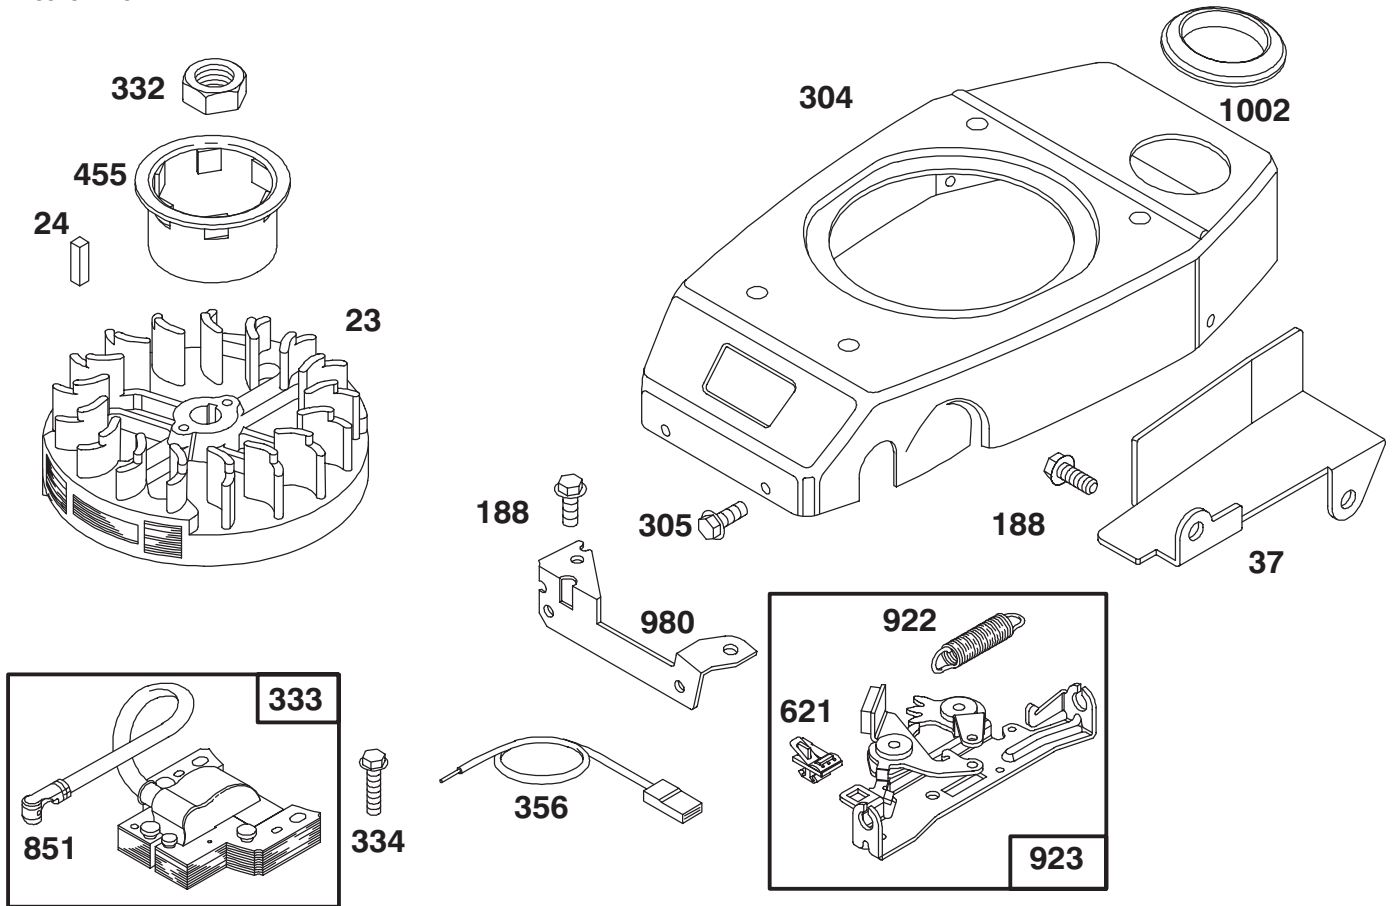

Assemblies include all parts shown in frames.

ENGINE GTS 150

Ref. No.	Part No.	Description	No. Used
23	77-8330	Flywheel – Magneto	1
24	77-8340	Key – Flywheel	1
37	77-7190	Guard – Flywheel	1
188	77-9360	Screw – Hex. Head	1
304	77-8260	Housing – Blower	1
305	77-8310	Screw – Hex. Head	1
332	77-8360	Nut – Flywheel	1
333	77-8420	Armature – Magneto	1
334	77-9420	Screw – Armature Mtg.	1

Ref. No.	Part No.	Description	No. Used
356	77-8400	Wire – Ground	1
455	77-8350	Cup – Starter	1
621	77-8010	Switch – Stop	1
851	77-9450	Terminal – Spark Plug	1
922	77-8860	Spring – Brake	1
923	77-9460	Brake Assy.	1
980	77-7140	Bracket – Blower Hsg.	1
1002	77-7180	Grommet	1