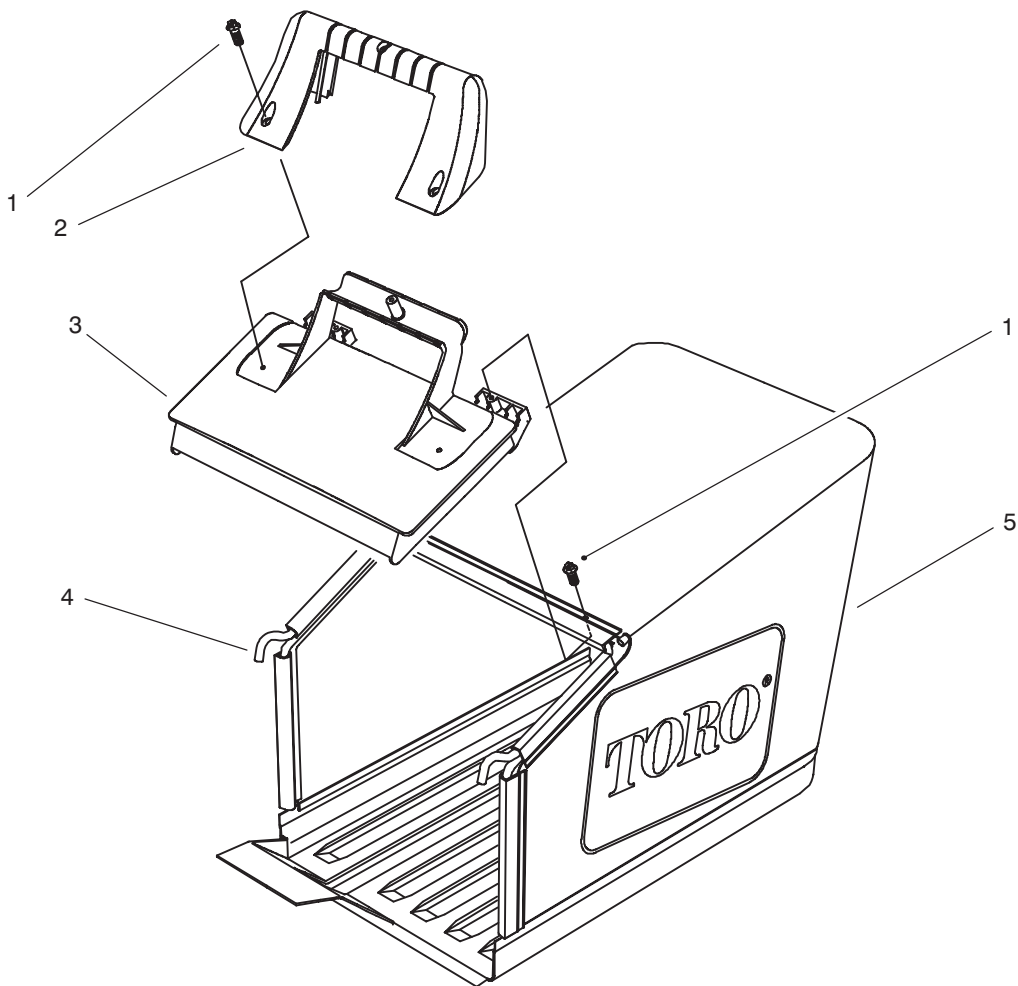

C-1570

GRASS BAG ASSEMBLY

Ref. No.	Part No.	Description	No. Used
1	32144-111	Screw - Index Hex Washer Head	5
2	71-9480	Handle - Door	1

Ref. No.	Part No.	Description	No. Used
3	71-9470	Door - Bag	1
4	71-9930	Frame - Grass Bag	1
5	71-9680	Bag - Grass 53cm	1