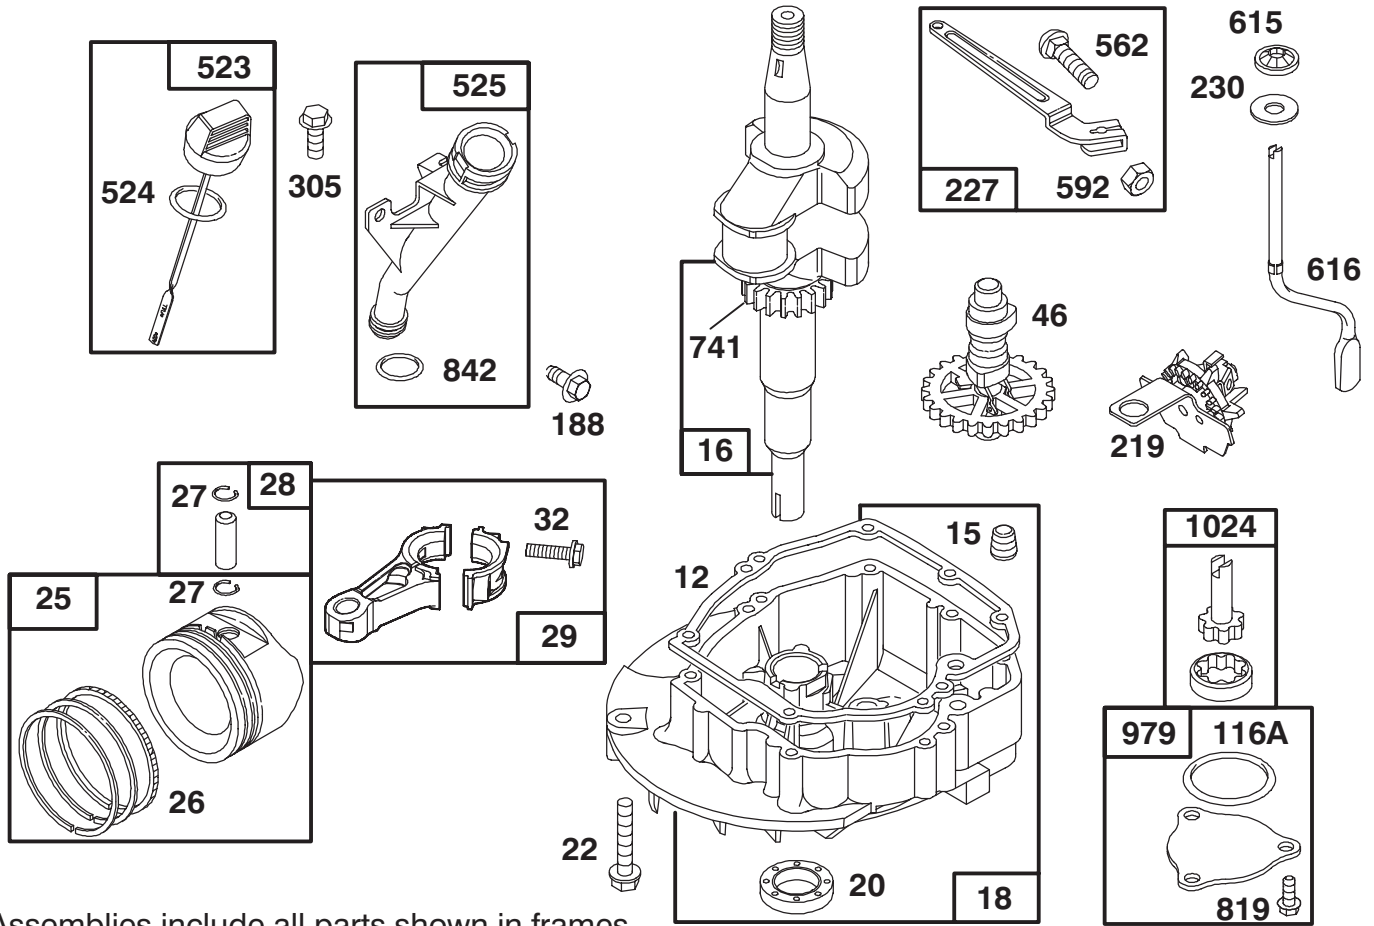

Assemblies include all parts shown in frames.

ENGINE GTS 150

Ref. No.	Part No.	Description	No. Used
★12	77-7550	Gasket – Engine Base	1
15	77-9240	Plug – Pipe	1
16	77-9330	Crankshaft	1
		Note: Order Part No. 77-7540 For Timing Gear Key.	
18	77-7560	Base – Engine	1
★20	77-7570	Seal – Oil	1
22	77-9070	Screw – Engine Base	1
25	77-7690	Piston Assy. (Std.)	1
26	77-7700	Ring Set (Std.)	1
27	77-7710	Lock – Piston Pin	1
28	77-9340	Pin Assy. – Piston	1
29	77-7670	Rod – Connecting	1
32	77-9350	Screw – Connecting Rod	1
46	77-7490	Gear – Cam	1
★116A	77-7660	O-Ring	1
188	77-9360	Screw – Hex. Head	1

Ref. No.	Part No.	Description	No. Used
219	77-7500	Gear – Governor	1
227	77-7370	Lever Assy. – Governor	1
230	77-7470	Washer	1
305	77-8310	Screw – Hex. Head	1
523	77-7260	Dipstick – Oil	1
★524	77-7270	Seal – O-Ring	1
525	77-7280	Tube – Oil Filler	1
562	77-7380	Bolt – Governor Lever	1
592	77-7390	Nut – Hex.	1
615	77-7480	Pushnut	1
616	77-7460	Crank – Governor	1
741	77-7530	Gear – Timing	1
819	77-7450	Screw – Cap	1
★842	77-7300	Seal – O-Ring	1
979	77-7650	Cover – Oil Pump	1
1024	77-7640	Pump – Oil	1

★ Included in Gasket Set—Part No. 77-8900