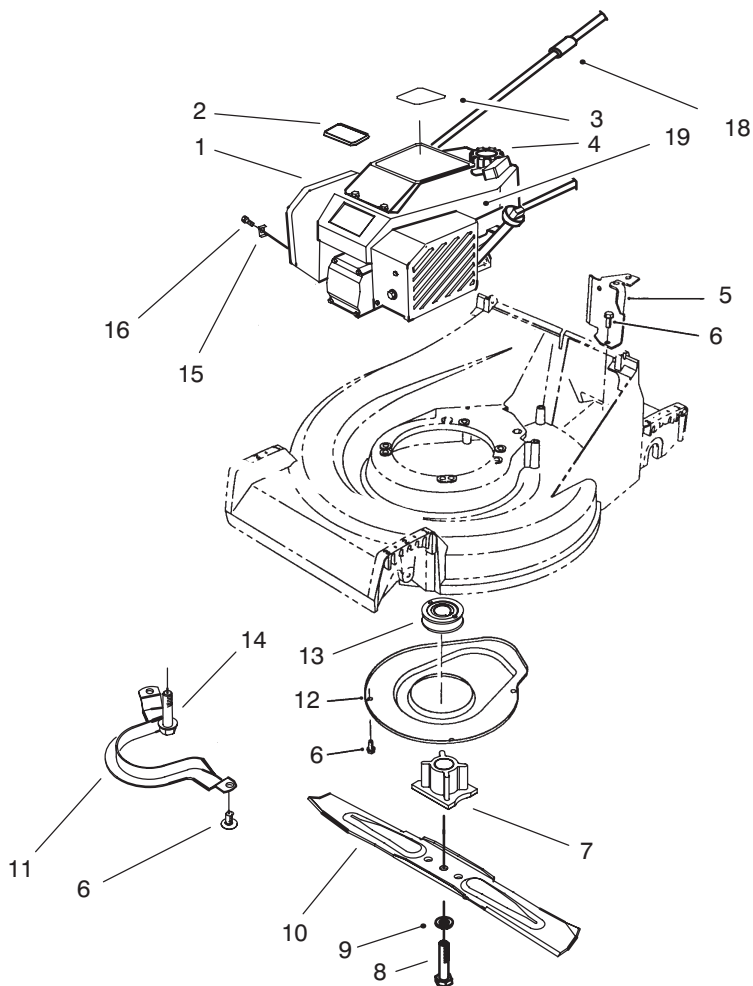

MODEL NO. 26632B-6900001 & UP

PARTS  
CATALOG

53cm REAR BAGGING MOWER

C-2215

HOUSING ASSEMBLY

Ref. No.	Part No.	Description	No. Used
1	66-0020	Panel - Vertical	1
2	65-5660	Panel - Screen	1
3	32144-70	Screw - Cap Hex. Hd.	6
4	16-1769	Housing - 53cm (Incl. Ref. #29)	1
6	71-7910	Cap - Hinge Bolt R.H.	1
7	65-5210	Screw - Thread Forming	2
8	322-29	Screw - Hex Hd. Cap	2
9	71-9800	Door - Discharge	1
10	71-7900	Cap - Hinge Bolt L.H.	1
11	71-9840	Spring - Door	2
12	71-8580	Spacer - Door	2
13	93-4105	Decal - Danger	1
14	71-9650	Access - Cover	1
15	71-9920	Cover - Top	1

Ref. No.	Part No.	Description	No. Used
16	66-0620	Retainer - Belt	1
17	3256-24	Washer - Flat	1
18	32144-15	Screw - Hex Flange Hd.	1
19	66-0560	Screw - Shoulder	2
20	14-9949	Wheel & Tire Assembly (Incl. Ref. #21)	2
21	27-6250	Bushing - Wheel	2
22	27-6231	Bolt - Wheel	2
23	40-1940	Washer - Wheel Bolt	4
24	3296-6	Nut - Lock	4
25	66-0540	Arm - Spring Front	2
26	65-5220	Screw - Cap Socket Hd.	2
27	71-9640	Ramp - Discharge	1
28	25-7740	Knob - Arm	2

## ENGINE ASSEMBLY

Ref. No.	Part No.	Description	No. Used
1	94-1604	Engine	1
2	92-2289	Plate - TORO Logo	1
3	93-4355	Decal - Recoil	1
4	93-7198	Gas Cap Assembly	1
5	66-0030	Bracket - Cable Support	1
6	32144-70	Screw - Hex Hd. Cap	7
7	62-7540	Retainer - Blade	1
8	26-0670	Bolt - Blade	1
9	3253-22	Washer - Blade	1

Ref. No.	Part No.	Description	No. Used
10	62-7700	Blade - 21"	1
11	66-0570	Guide - Belt	1
12	65-5200	Cover	1
13	62-7550	Pulley - Engine	1
14	32144-102	Screw - Thread Forming	3
15	2210-249	Clamp - Throttle	1
16	86-7990	Screw - Clamp	1
18	2210-316	Stop - Rope	1
19	77-9550	Cover - Brake	1