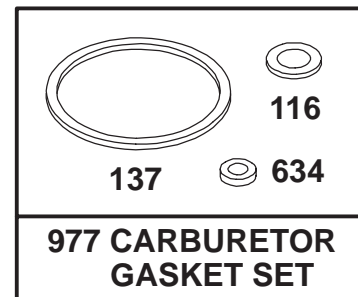

Assemblies include all parts shown in frames.

ENGINE GTS 150

Ref. No.	Part No.	Description	No. Used
★3	77-9060	Seal – Oil	1
★7	77-7740	Gasket – Cylinder Head	1
★9	77-9250	Gasket – Breather	1
★9A	77-7410	Gasket – Breather	1
★12	77-7550	Gasket – Engine Base	1
★20	77-7570	Seal – Oil	1
●104	77-8180	Pin – Float Hinge	1
●◆116	77-8210	Gasket – Sealing	1
★116A	77-7660	O-Ring	1
●118	77-9620	Valve and Spring – Needle	1
121	77-9580	Carburetor Overhaul Kit	1
●122	77-7820	Adapter Assembly	1
●127	94-1651	Plug – Welch	1
●134	77-8110	Valve – Inlet (Includes Seat)	1

Ref. No.	Part No.	Description	No. Used
●◆137	77-8200	Gasket – Float Bowl	1
★163	77-7960	Gasket – Air Cleaner	1
358	77-8900	Gasket Set	1
★524	77-7270	Seal – O-Ring	1
◆634	77-8150	Washer – Seal	1
★842	77-7300	Seal – O-Ring	1
★868	77-7890	Seal Assy. – Valve	1
★868A	77-7900	Seal – Valve	1
★883	77-7760	Gasket – Exhaust	1
977	77-8930	Carburetor Gasket Set	1
★1022	77-7320	Gasket – Rocker Cover	1
●1039	77-7250	Limiter – Float	1
★1041	77-8590	Seal – Foam	1
●1091	77-9650	Cap – Limiter	1

● Incl. in Carburetor Overhaul Kit—Part No. 77-9580
◆ Included in Carburetor Gasket Set—Part No. 77-8930

★ Included in Gasket Set—Part No. 77-8900