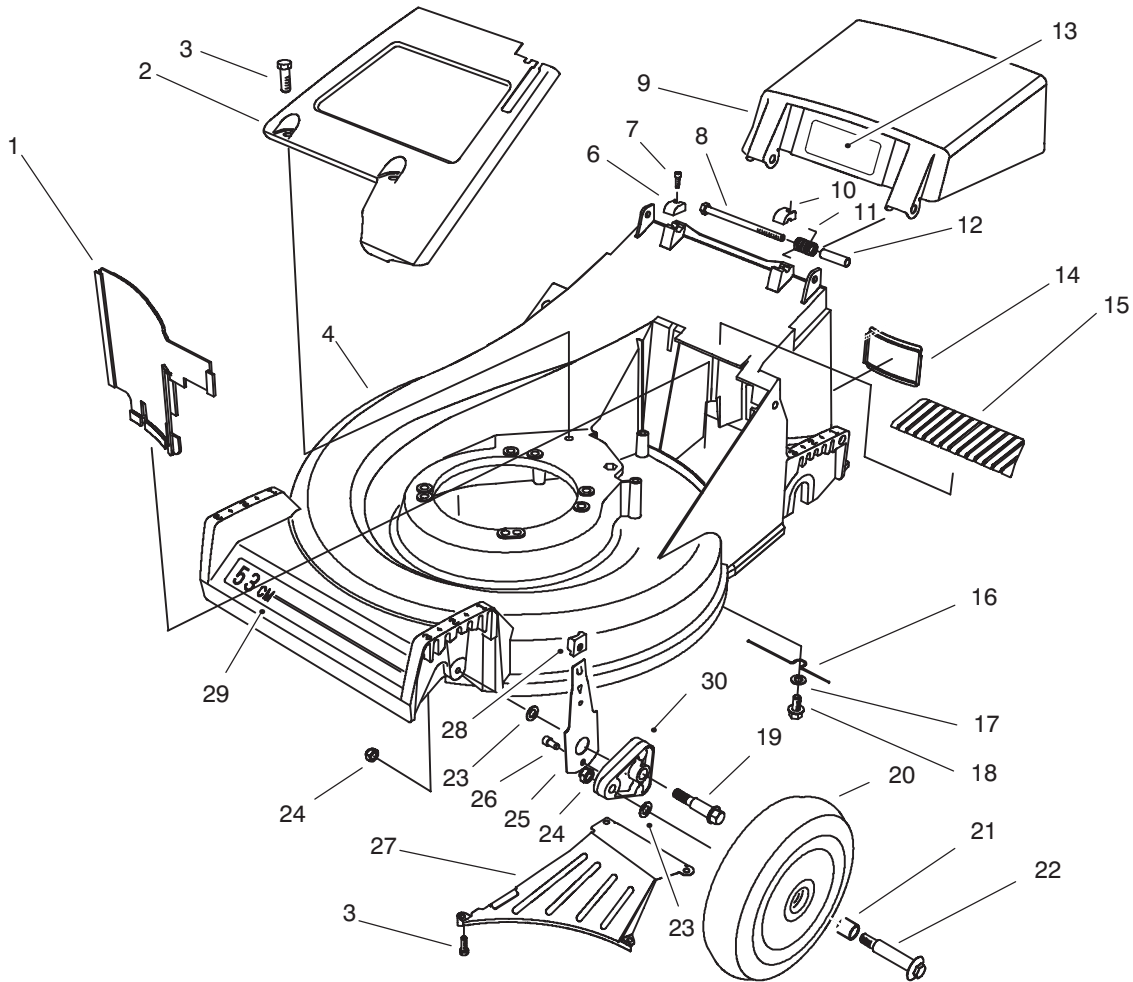

MODEL NO. 26632B-6900001 & UP

PARTS  
CATALOG

53cm REAR BAGGING MOWER

C-2215

HOUSING ASSEMBLY

Ref. No.	Part No.	Description	No. Used
1	66-0020	Panel - Vertical	1
2	65-5660	Panel - Screen	1
3	32144-70	Screw - Cap Hex. Hd.	6
4	16-1769	Housing - 53cm (Incl. Ref. #29)	1
6	71-7910	Cap - Hinge Bolt R.H.	1
7	65-5210	Screw - Thread Forming	2
8	322-29	Screw - Hex Hd. Cap	2
9	71-9800	Door - Discharge	1
10	71-7900	Cap - Hinge Bolt L.H.	1
11	71-9840	Spring - Door	2
12	71-8580	Spacer - Door	2
13	93-4105	Decal - Danger	1
14	71-9650	Access - Cover	1
15	71-9920	Cover - Top	1

Ref. No.	Part No.	Description	No. Used
16	66-0620	Retainer - Belt	1
17	3256-24	Washer - Flat	1
18	32144-15	Screw - Hex Flange Hd.	1
19	66-0560	Screw - Shoulder	2
20	14-9949	Wheel & Tire Assembly (Incl. Ref. #21)	2
21	27-6250	Bushing - Wheel	2
22	27-6231	Bolt - Wheel	2
23	40-1940	Washer - Wheel Bolt	4
24	3296-6	Nut - Lock	4
25	66-0540	Arm - Spring Front	2
26	65-5220	Screw - Cap Socket Hd.	2
27	71-9640	Ramp - Discharge	1
28	25-7740	Knob - Arm	2

## ENGINE ASSEMBLY

Ref. No.	Part No.	Description	No. Used
1	94-1604	Engine	1
2	92-2289	Plate - TORO Logo	1
3	93-4355	Decal - Recoil	1
4	93-7198	Gas Cap Assembly	1
5	66-0030	Bracket - Cable Support	1
6	32144-70	Screw - Hex Hd. Cap	7
7	62-7540	Retainer - Blade	1
8	26-0670	Bolt - Blade	1
9	3253-22	Washer - Blade	1

Ref. No.	Part No.	Description	No. Used
10	62-7700	Blade - 21"	1
11	66-0570	Guide - Belt	1
12	65-5200	Cover	1
13	62-7550	Pulley - Engine	1
14	32144-102	Screw - Thread Forming	3
15	2210-249	Clamp - Throttle	1
16	86-7990	Screw - Clamp	1
18	2210-316	Stop - Rope	1
19	77-9550	Cover - Brake	1