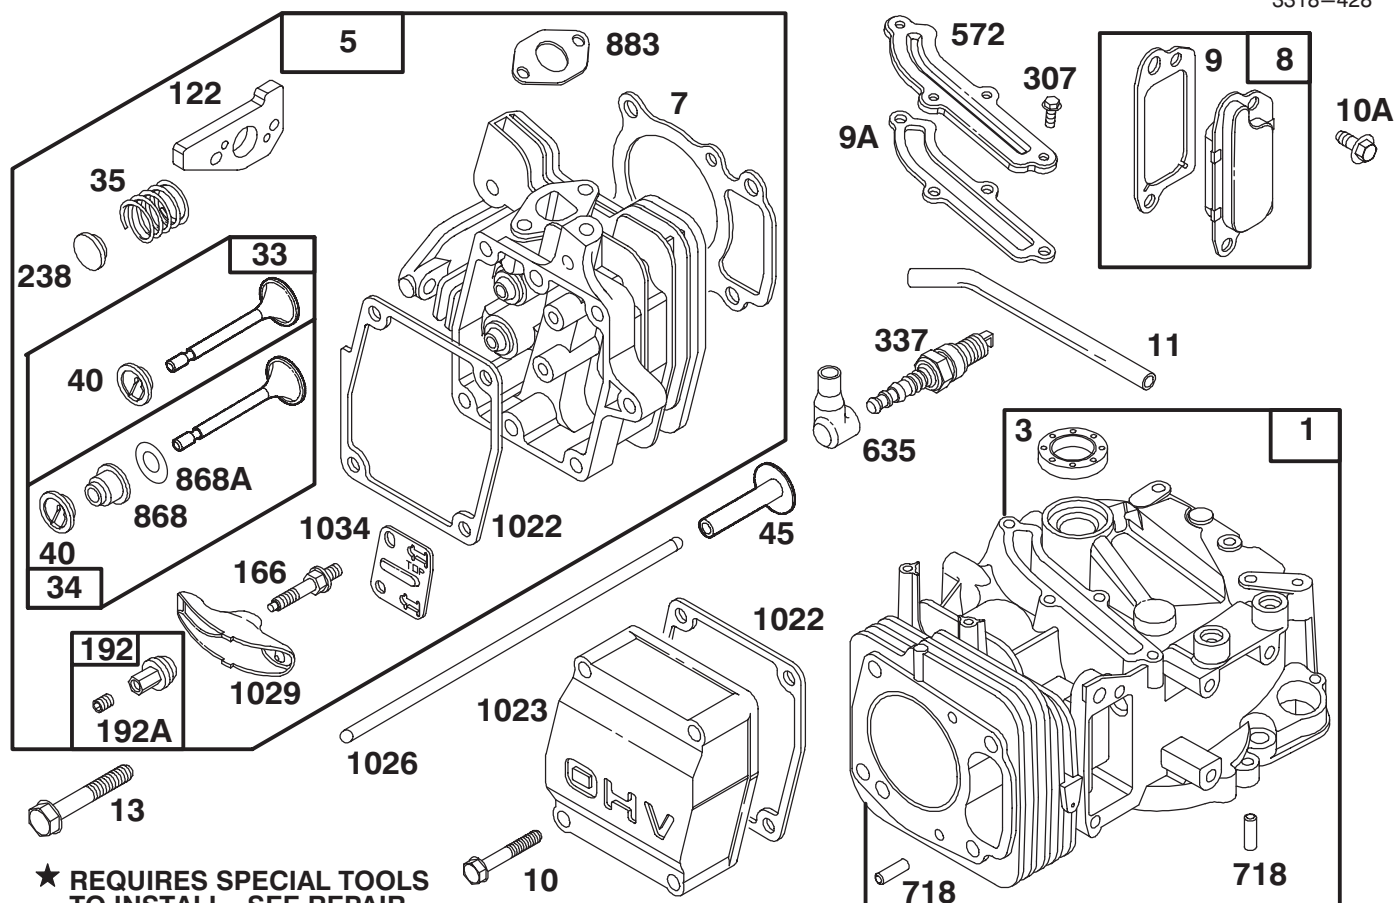

ENGINE GTS 150

Ref. No.	Part No.	Description	No. Used
1	77-7590	Cylinder Assy.	1
★3	77-9060	Seal - Oil	1
5	77-7730	Head - Cylinder	1
★7	77-7740	Gasket - Cylinder Head	1
8	77-9300	Breather Assy.	1
★9	77-9250	Gasket - Breather	1
★9A	77-7410	Gasket - Breather	1
10	77-7360	Screw - Hex. Head (Valve Cover)	1
10A	77-9200	Screw - Hex. Head	1
11	77-9410	Tube - Breather	1
13	77-7630	Screw - Cylinder Head	1
33	77-7860	Valve - Exhaust	1
34	77-7880	Valve - Intake	1
35	77-7810	Spring - Valve	1
40	77-7870	Retainer - Spring	1
45	77-7610	Tappet - Valve	1
●122	77-7820	Adapter Assy.	1
166	77-7780	Stud - Rocker Arm	1

Ref. No.	Part No.	Description	No. Used
192	77-7910	Ball & Screw - Rocker Arm	1
192A	77-9310	Screw - Set	1
238	77-7800	Cap - Valve	1
307	77-7420	Screw - Breather Cover Mtg.	1
337	77-7330	Plug - Spark	1
572	77-7400	Cover - Breather	1
635	77-7340	Elbow - Spark Plug	1
718	77-7600	Pin - Cylinder	1
★868	77-7890	Seal Assy. - Valve	1
★868A	77-7900	Gasket - Valve	1
★883	77-7760	Gasket - Exhaust	1
★1022	77-7320	Gasket - Rocker Cover	1
1023	77-9320	Cover - Valve	1
1026	77-7620	Rod - Push	1
1029	77-7790	Arm - Rocker	1
1034	77-7770	Guide - Push Rod	1

★ Included in Gasket Set-Part No. 77-8900

● Included in Carburetor Overhaul Kit-Part No. 77-9580