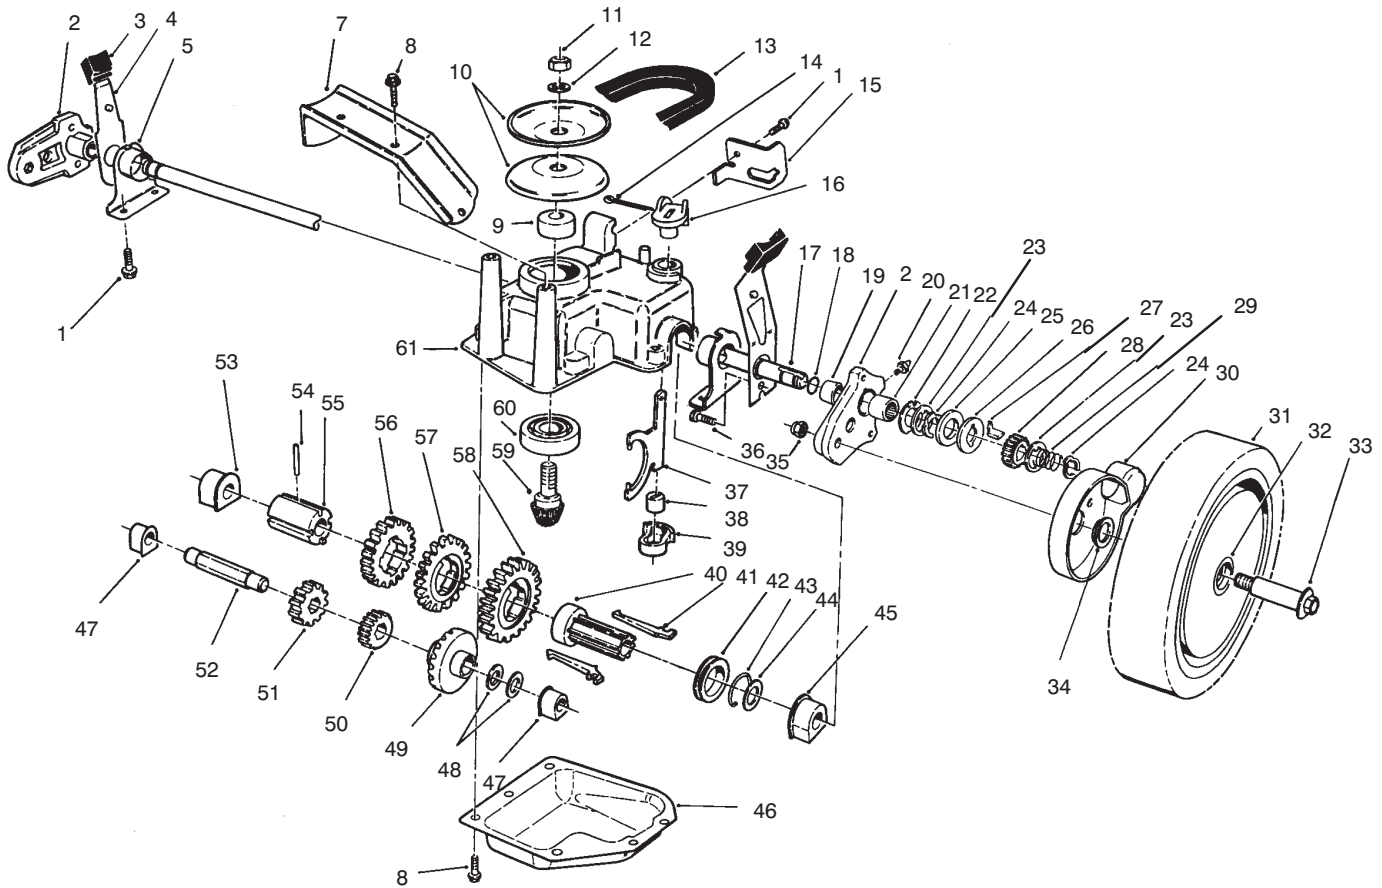

MODEL NO. 26632B-6900001 & UP

PARTS  
CATALOG

53cm REAR BAGGING MOWER

C-2215

HOUSING ASSEMBLY

Ref. No.	Part No.	Description	No. Used
1	66-0020	Panel - Vertical	1
2	65-5660	Panel - Screen	1
3	32144-70	Screw - Cap Hex. Hd.	6
4	16-1769	Housing - 53cm (Incl. Ref. #29)	1
6	71-7910	Cap - Hinge Bolt R.H.	1
7	65-5210	Screw - Thread Forming	2
8	322-29	Screw - Hex Hd. Cap	2
9	71-9800	Door - Discharge	1
10	71-7900	Cap - Hinge Bolt L.H.	1
11	71-9840	Spring - Door	2
12	71-8580	Spacer - Door	2
13	93-4105	Decal - Danger	1
14	71-9650	Access - Cover	1
15	71-9920	Cover - Top	1

Ref. No.	Part No.	Description	No. Used
16	66-0620	Retainer - Belt	1
17	3256-24	Washer - Flat	1
18	32144-15	Screw - Hex Flange Hd.	1
19	66-0560	Screw - Shoulder	2
20	14-9949	Wheel & Tire Assembly (Incl. Ref. #21)	2
21	27-6250	Bushing - Wheel	2
22	27-6231	Bolt - Wheel	2
23	40-1940	Washer - Wheel Bolt	4
24	3296-6	Nut - Lock	4
25	66-0540	Arm - Spring Front	2
26	65-5220	Screw - Cap Socket Hd.	2
27	71-9640	Ramp - Discharge	1
28	25-7740	Knob - Arm	2

## ENGINE ASSEMBLY

Ref. No.	Part No.	Description	No. Used
1	94-1604	Engine	1
2	92-2289	Plate - TORO Logo	1
3	93-4355	Decal - Recoil	1
4	93-7198	Gas Cap Assembly	1
5	66-0030	Bracket - Cable Support	1
6	32144-70	Screw - Hex Hd. Cap	7
7	62-7540	Retainer - Blade	1
8	26-0670	Bolt - Blade	1
9	3253-22	Washer - Blade	1

Ref. No.	Part No.	Description	No. Used
10	62-7700	Blade - 21"	1
11	66-0570	Guide - Belt	1
12	65-5200	Cover	1
13	62-7550	Pulley - Engine	1
14	32144-102	Screw - Thread Forming	3
15	2210-249	Clamp - Throttle	1
16	86-7990	Screw - Clamp	1
18	2210-316	Stop - Rope	1
19	77-9550	Cover - Brake	1