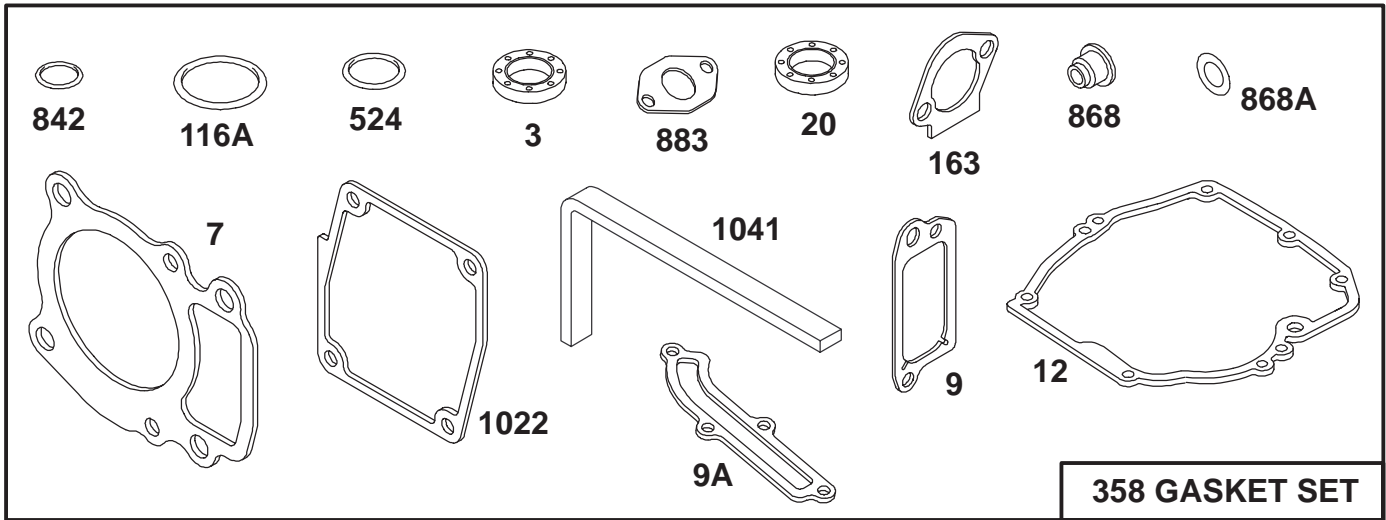

Assemblies include all parts shown in frames.

ENGINE GTS 150

Ref. No.	Part No.	Description	No. Used
★3	77-9060	Seal – Oil	1
★7	77-7740	Gasket – Cylinder Head	1
★9	77-9250	Gasket – Breather	1
★9A	77-7410	Gasket – Breather	1
★12	77-7550	Gasket – Engine Base	1
★20	77-7570	Seal – Oil	1
●104	77-8180	Pin – Float Hinge	1
●◆116	77-8210	Gasket – Sealing	1
★116A	77-7660	O-Ring	1
●118	77-9620	Valve and Spring – Needle	1
121	77-9580	Carburetor Overhaul Kit	1
●122	77-7820	Adapter Assembly	1
●127	94-1651	Plug – Welch	1
●134	77-8110	Valve – Inlet (Includes Seat)	1

Ref. No.	Part No.	Description	No. Used
●◆137	77-8200	Gasket – Float Bowl	1
★163	77-7960	Gasket – Air Cleaner	1
358	77-8900	Gasket Set	1
★524	77-7270	Seal – O-Ring	1
◆634	77-8150	Washer – Seal	1
★842	77-7300	Seal – O-Ring	1
★868	77-7890	Seal Assy. – Valve	1
★868A	77-7900	Seal – Valve	1
★883	77-7760	Gasket – Exhaust	1
977	77-8930	Carburetor Gasket Set	1
★1022	77-7320	Gasket – Rocker Cover	1
●1039	77-7250	Limiter – Float	1
★1041	77-8590	Seal – Foam	1
●1091	77-9650	Cap – Limiter	1

● Incl. in Carburetor Overhaul Kit—Part No. 77-9580
◆ Included in Carburetor Gasket Set—Part No. 77-8930

★ Included in Gasket Set—Part No. 77-8900