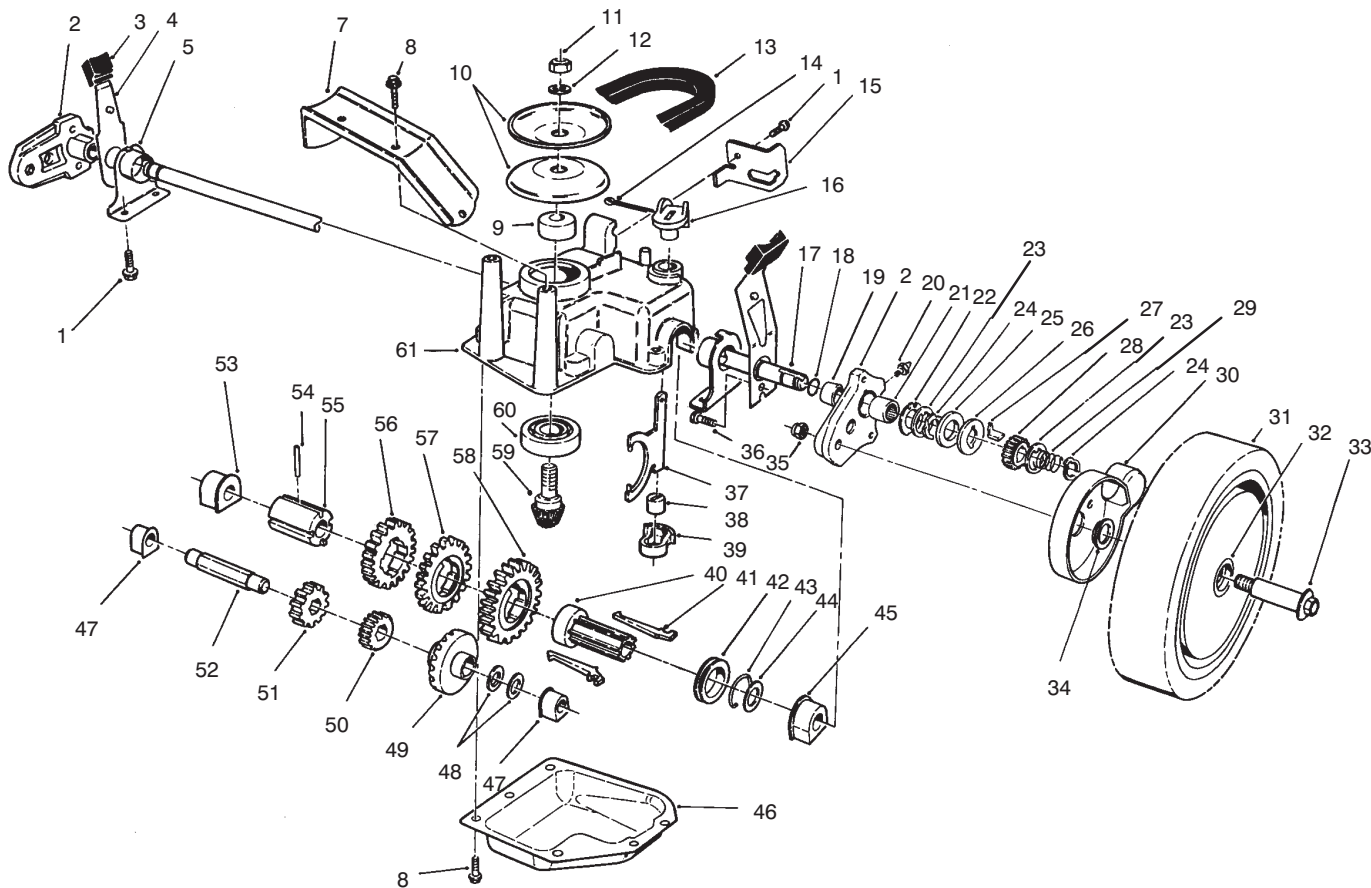

C-1555

GEAR CASE ASSEMBLY (Continued)

Ref. No.	Part No.	Description	No. Used	Ref. No.	Part No.	Description	No. Used
45	60-8770	Bushing - Output Shaft	1	54	32121-120	Pin - Coil	1
46	60-8730	Cover - Gear Case	1	55	60-8790	Sleeve - Gear	1
47	60-8750	Bushing - Intrmdt. Shaft	2	56	55-3810	Gear - 39T (3rd Gear)	1
48	36-4791	Washer - Thrust	2	57	55-3790	Gear - 44T (2nd Gear)	1
49	55-3760	Gear - Pinion 15T	1	58	55-3770	Gear - 49T (1st Gear)	1
50	55-3780	Gear - Pinion 20T	1	59	60-8890	Pinion - Bevel	1
51	55-3800	Gear - Pinion 25T	1	60	38-7820	Bearing - Ball	1
52	60-8800	Shaft - Intermediate	1	61	60-8710	Case - Gear (Upper)	1
53	60-8850	Bushing - Output Shaft	1	*	62-6673	Gear Case Assy. Complete	1

*Not Illustrated