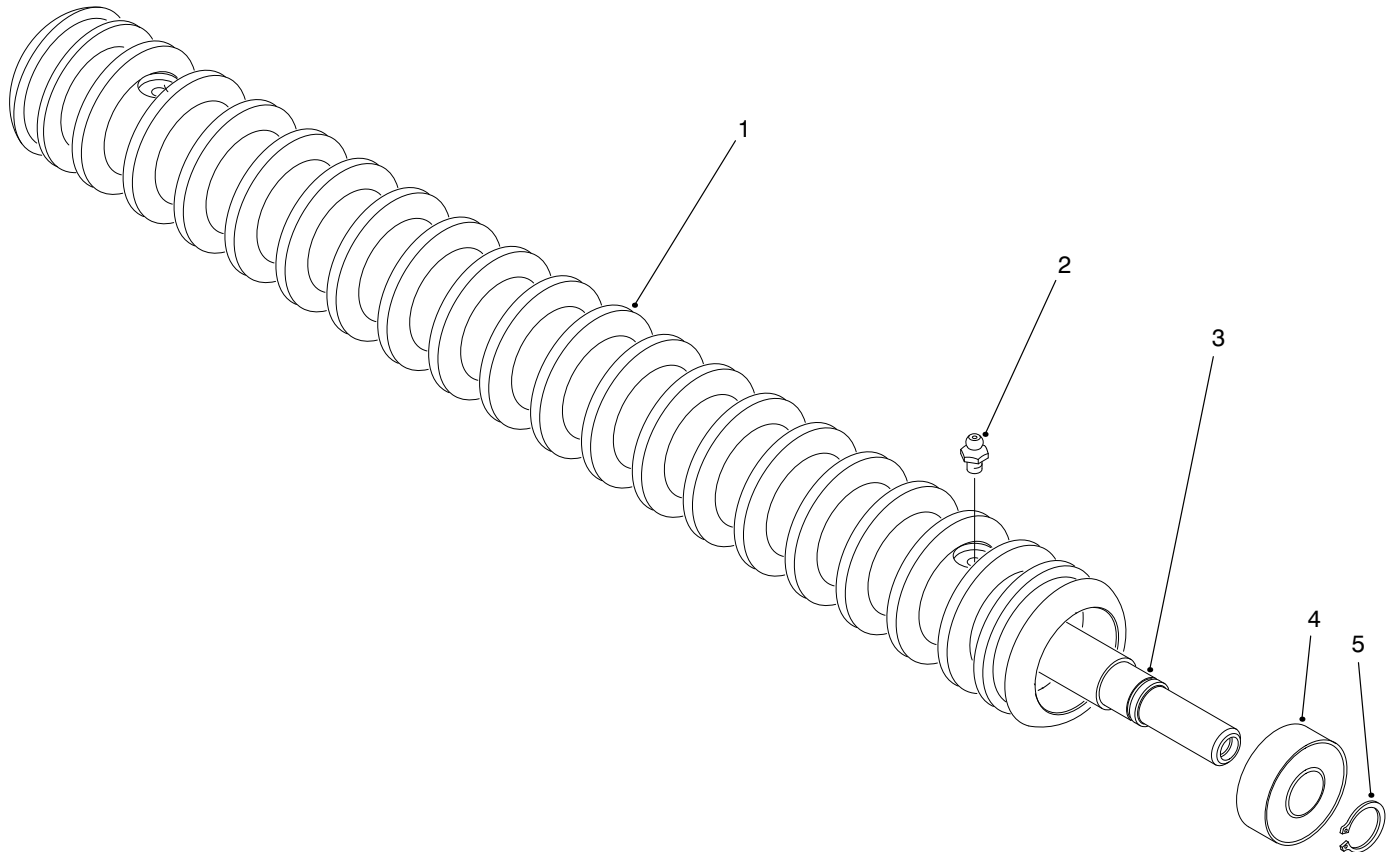

MODEL NO. 04487	PARTS CATALOG
WIDE WIEHLE ROLLER KIT For Greensmaster® 3200 Cutting Units	

T-2421-1

ROLLER ASSEMBLY

Ref. No.	Part No.	Description	No. Used
1	93-2468	Roller Assembly (Incl. Ref. #2-5)	1
2	302-5	Fitting - Grease	2

Ref. No.	Part No.	Description	No. Used
3	93-2470	Shaft - Roller	1
4	93-2559	Bearing	2
5	93-2525	Ring - Retaining	2

TPS