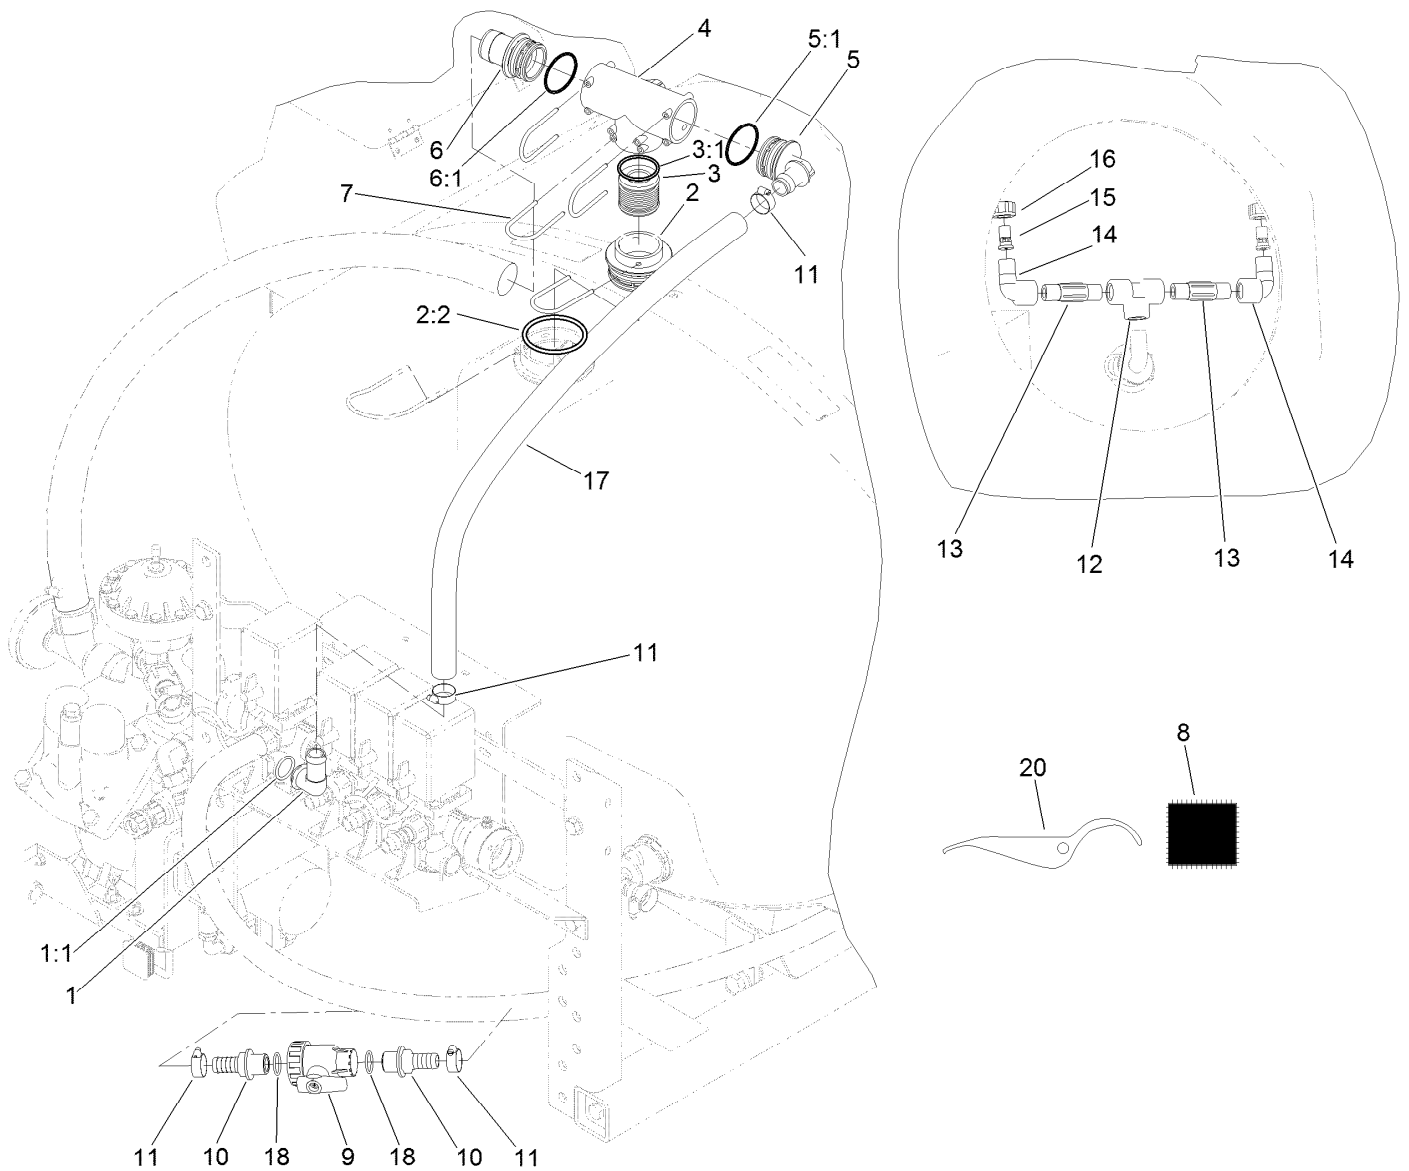

Count on it.

Parts Catalog

**Pro Control™ Spray System
Upgrade Kit**

**2009 and Before Multi-Pro® 5600/5700 Turf
Sprayer**

Model No. 41008—Serial No. 312000001 and Up

Pro Control Spray System Upgrade Kit

Ref.	Part Number	Qty.	Description	Ref.	Part Number	Qty.	Description
1	106-4948	1	Hose Barb ASM	9	120-8553	1	Valve-Ball
1:1	100-6882	1	O-Ring	10	120-8552	2	Fitting-Straight
2	117-7928	1	Adapter ASM	11	2412-34	4	Clamp-Hose
2:2	100-6989	1	O-Ring	12	94-7100	1	Tee
3	106-4947	1	Connector	13	94-7103	2	Nipple
3:1	100-8637	2	O-Ring	14	108-3573	2	Elbow-90 DEG
4	100-6704	1	Tee	15	100-6705	1	Nozzle-Agitation
5	106-4933	1	Hosebarb ASM	16	99-0766	1	Nut
5:1	100-8637	1	O-Ring	17	107-2812	1	Hose
6	106-4936	1	Hosebarb	18	120-8555	2	O-Ring
6:1	100-8637	1	O-Ring	20	106-4988	1	Tool-Extractor
7	100-8635	4	Fork				
8	120-8556	1	Chip-Pro Control Xp, Upgrade				