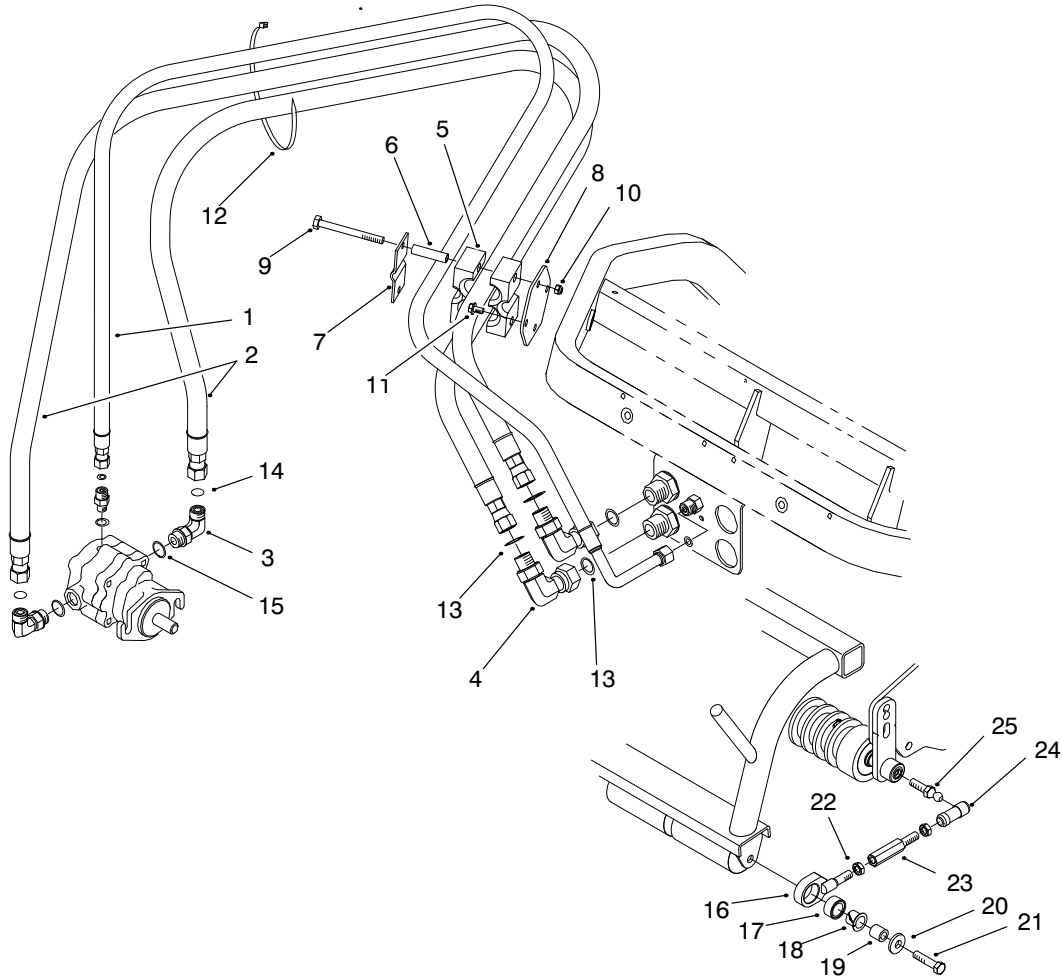

PART NO. 94-8190	<b>PARTS CATALOG</b>
<b>HOSE ADAPTER KIT</b> For Greensmaster® 3200	

T-2458-2

## HOSE ASSEMBLY

Ref. No.	Part No.	Description	No. Used	Ref. No.	Part No.	Description	No. Used
1	94-9605	Hose Assembly	1	13	237-65	O-Ring	4
2	94-9606	Hose Assembly	2	14	237-30	O-Ring	1
3	340-98	Fitting - Hydraulic (Incl. Ref. #14 & 15)	1	15	237-79	O-Ring	1
4	340-160	Fitting - Hydraulic (Incl. Ref. #13)	2	16	95-2901	Pull Link	6
5	82-8170	Clamp	2	17	95-0532	Bushing	6
6	93-7960	Spacer	2	18	256-292	Bushing - Nylon	6
7	93-7961	Clamp - Case Drain	1	19	75-5270	Spacer	6
8	94-8187	Bracket - Hose	1	20	3256-4	Washer - Flat	6
9	33114-070	Screw - HH	2	21	3211-6	Screw - HH	6
10	33024-00	Nut - Lock NI	2	22	3220-3	Nut - Hex. Jam	12
11	32144-14	Screw - HH	2	23	88-6870	Extension - Pull Arm	6
12	3290-378	Tie - Cable	1	24	94-2959	Ball Joint Receiver Asm.	6
				25	94-2958	Ballstud	6