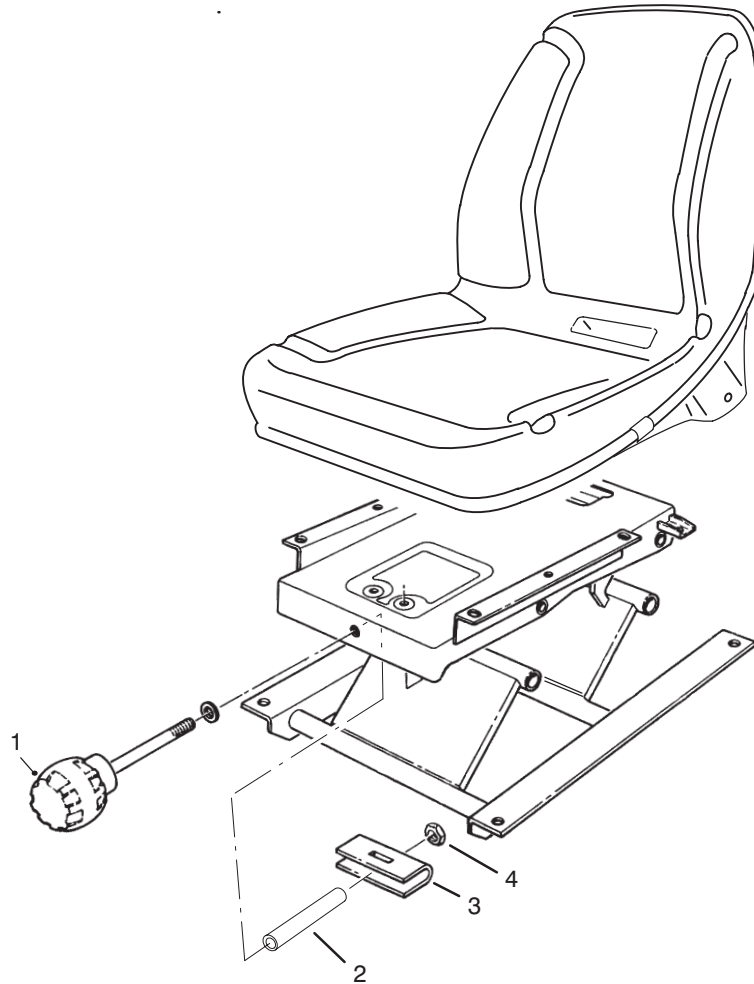

PART NO. 76-1960	PARTS CATALOG
ADJUSTMENT KNOB KIT (For Groundsmaster Series Seats)	

T-2503

SEAT ASSEMBLY

Ref. No.	Part No.	Description	No. Used
1	76-1930	Knob - Adjustment	1
2	51-4340	Spacer	1

Ref. No.	Part No.	Description	No. Used
3	77-2870	Hanger - Spring	1
4	32153-2	Nut - Lock	1