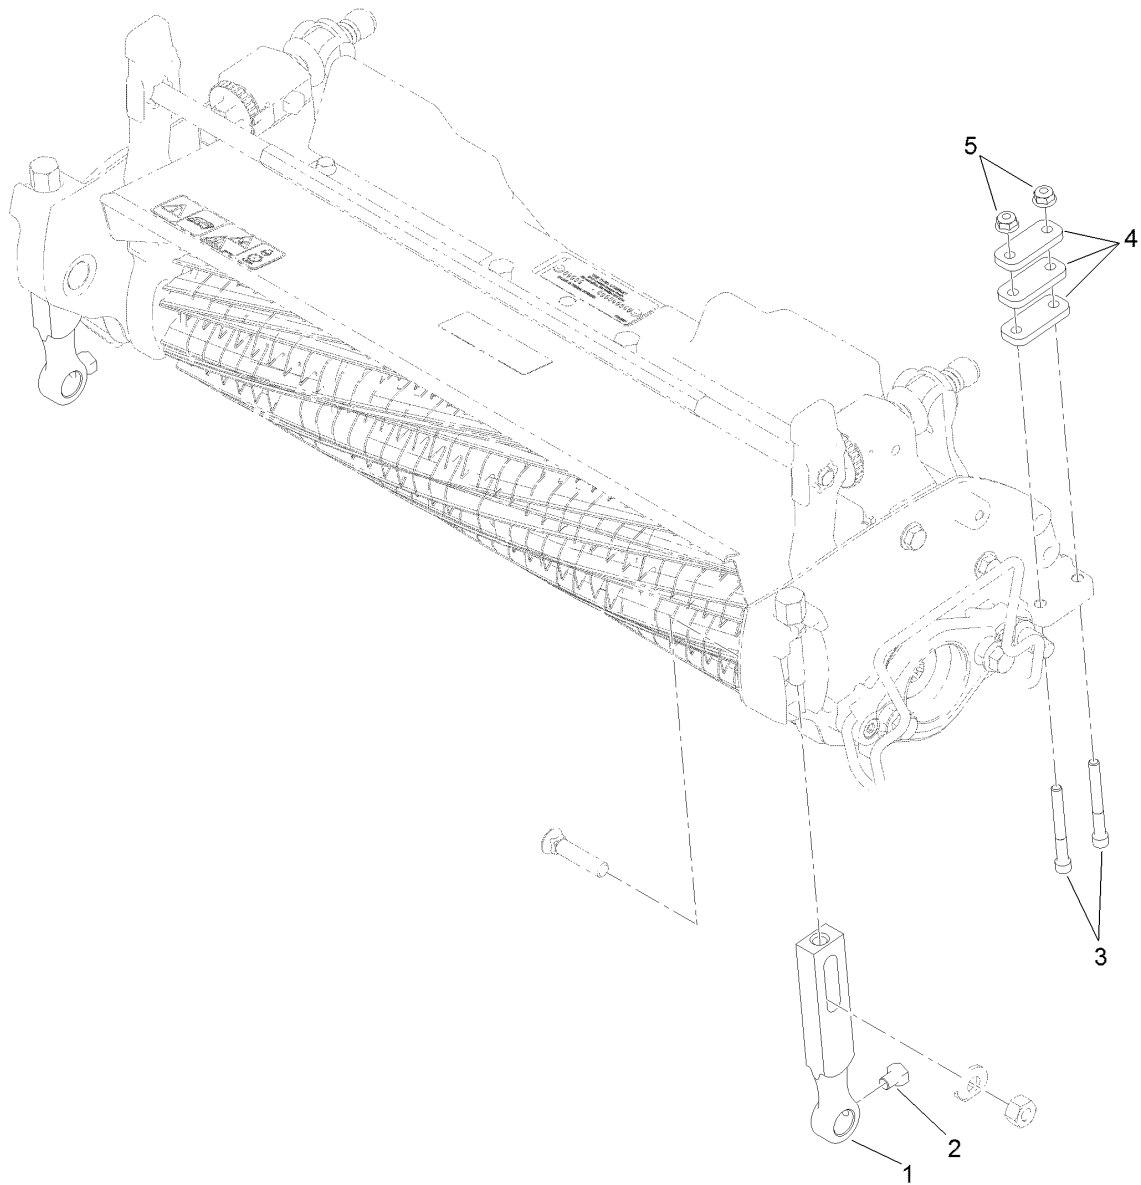

Count on it.

Parts Catalog

High Height-of-Cut Kit
Greensmaster® DPA Reel Mowers
Model No. 120-9600

High Height-of-Cut Assembly No. 120-9600

<i>Ref.</i>	<i>Part Number</i>	<i>Qty.</i>	<i>Description</i>
1	120-9601	2	Arm-HOC, Extender
2	119-4067	2	Screw-HH
3	3274-54	4	Screw-HSH
4	119-4165	6	Shim-Height, Roller
5	119-4040	4	Nut-Flange, NI