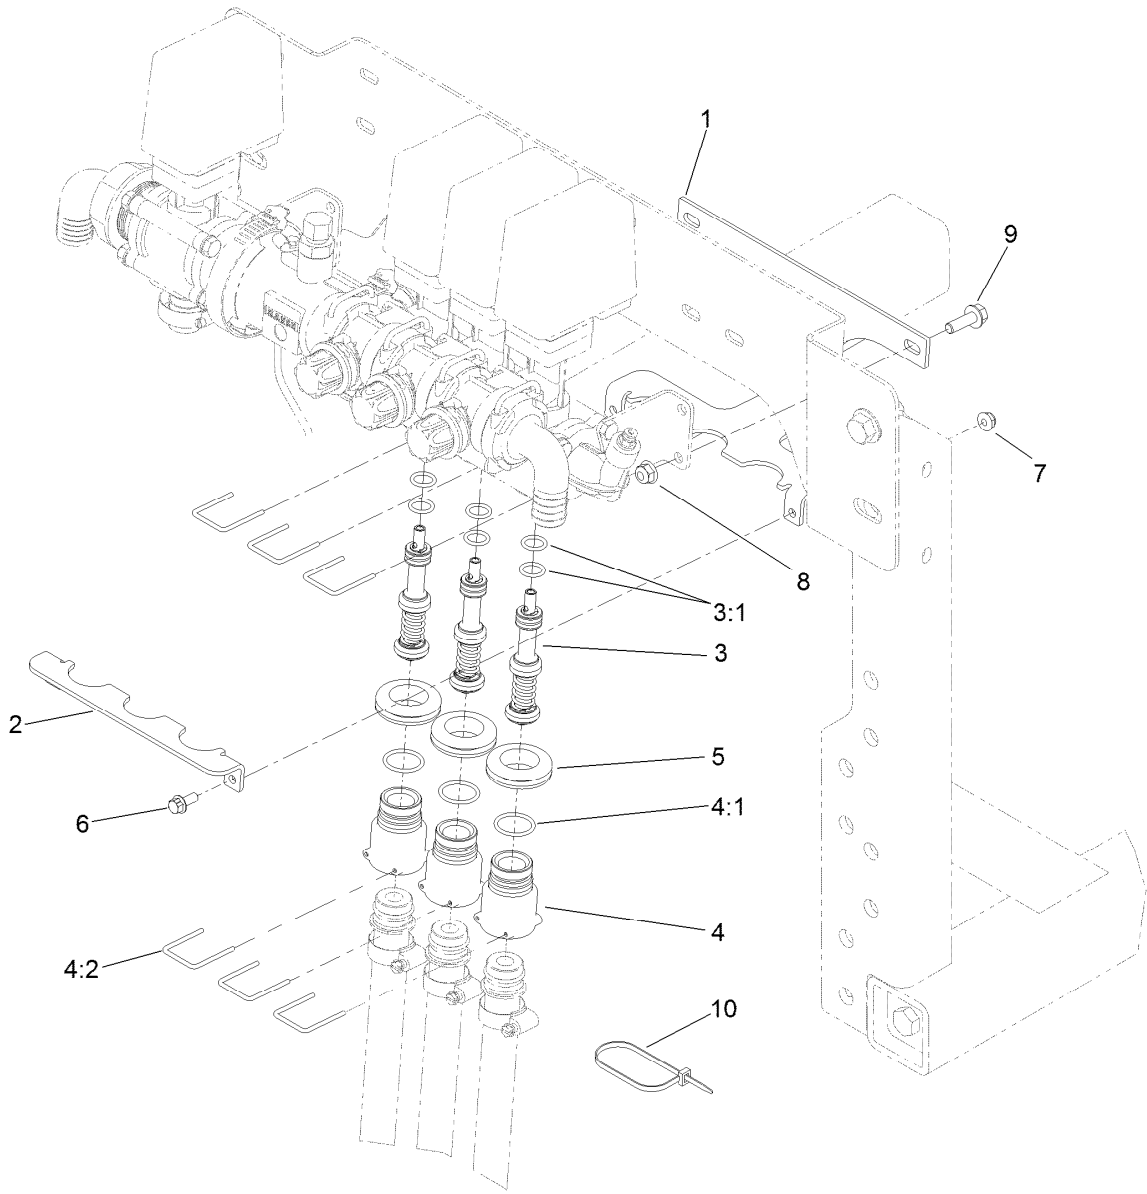

Count on it.

Parts Catalog

Valve Replacement Kit

**2010-2011 Multi-Pro® 1250 or 5700 Turf
Sprayer and Workman® 200 Spray System**

Model No. 121-5048

Valve Replacement Kit No. 121-5048

Ref.	Part Number	Qty.	Description
1	121-5015	1	Bracket-Loom, 3 Hose
2	121-5014	1	Bracket-Loom, 3 Hose
3	121-5054	3	Piston ASM
3:1	121-5057	2	O-Ring, Arag Valve Piston
4	121-5055	3	Seat-Valve ASM
4:1	119-4868	1	O-Ring
4:2	119-4862	1	Fork
5	108-3723	3	Grommet
6	3234-33	2	Screw-HHF
7	104-7201	2	Nut-HF
8	104-8300	2	Nut-Flange, NI
9	3234-47	2	Screw-HHF
10	3290-379	2	Tie-Cable