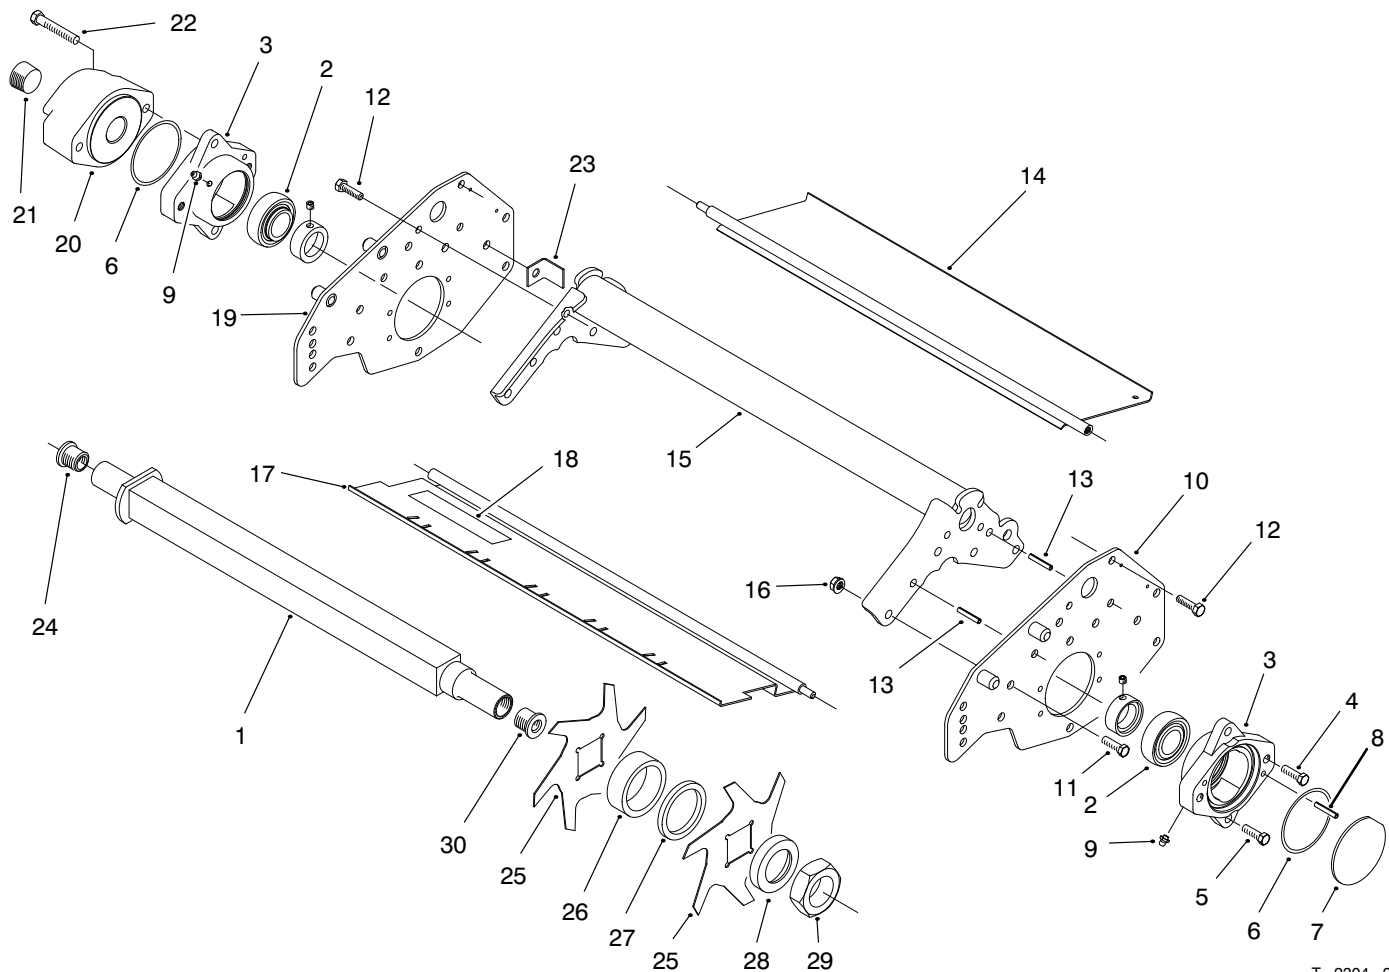

MODEL NO. 03870-60268 & UP	PARTS CATALOG
DETHATCHING CUTTING UNITS Reelmaster® 6500D & 6700D	

T-2304-2

REEL & FRAME ASSEMBLY

Ref. No.	Part No.	Description	No. Used
1	93-2976	Dethatcher Shaft Assembly (Incl. Ref. #24 & 30)	1
2	94-2710	Bearing & Collar Assembly	2
3	94-2708	Housing - Bearing	2
4	93-7522	Screw - Cap Hex. Hd.	2
5	33105-030	Screw - Cap Hex. Hd.	4
6	93-9783	Seal - O-Ring	2
7	94-2703	Plug	1
8	32121-69	Pin - Spring	4
9	302-5	Fitting - Grease	2
10	94-2719	Plate - Side LH	1
11	33105-025	Screw - Cap Hex. Hd.	8
12	33104-020	Screw - Cap Hex. Hd.	2
13	32121-36	Pin - Roll	4
14	93-2881	Shield - Grass Rear	1
15	94-2709	Frame - Reel	1
16	33025-00	Nut - Lock	8

Ref. No.	Part No.	Description	No. Used
17	94-8942	Front Grass Shield Assembly (Incl. Ref. #18)	1
18	67-7960	Decal - Danger	1
19	94-2718	Plate - Side RH	1
20	94-4347	Weight - End	1
21	93-8717	Plug	1
22	33105-060	Screw - Cap Hex. Hd.	2
23	94-2747	Tab - Stop	1
24	94-2732	Insert - Threaded RH	1
25	93-3038	Blade	16
26	93-3092	Spacer	15
27	94-2720	Spacer	15
28	93-3091	Spacer - End	1
29	3218-17	Nut - Hex.	1
30	94-2733	Insert - Threaded LH	1
*	94-4346	Dethatcher Spacer Kit (Incl. 4 ea. #25 & 26, and 15 ea. #27)	1

*Not Illustrated

T-2305-4

ROLLER ASSEMBLIES

Ref. No.	Part No.	Description	No. Used
1	94-2702	Bolt	2
2	94-2701	Washer	2
3	94-2745	Spacer - Frame	2
4	93-3063	Carrier Frame Assembly (Incl. Ref. #32)	1
5	93-3040	Roller Assembly (Incl. Ref. #18 & 34-42)	2
6	94-6983	Scraper - Roller	2
7	94-4307	Nut - Hex. Lock	4
8	33105-025	Screw - Cap Hex. Hd.	4
9	32128-20	Nut - Flange Lock	4
10	32128-25	Nut - Flange Lock	4
11	94-4332	Bracket - H.O.C. Front LH	1
*	94-4333	Bracket - H.O.C. Front RH	1
12	94-6979	Bracket - Scraper LH	2
*	94-6978	Bracket - Scraper RH	2
13	33105-020	Screw - Cap Hex. Hd.	4
14	93-9757	Screw - Cap Hex. Hd.	4
15	33025-00	Nut - Lock	8
18	302-5	Fitting - Grease	6
19	93-3036	Mount - H.O.C.	2