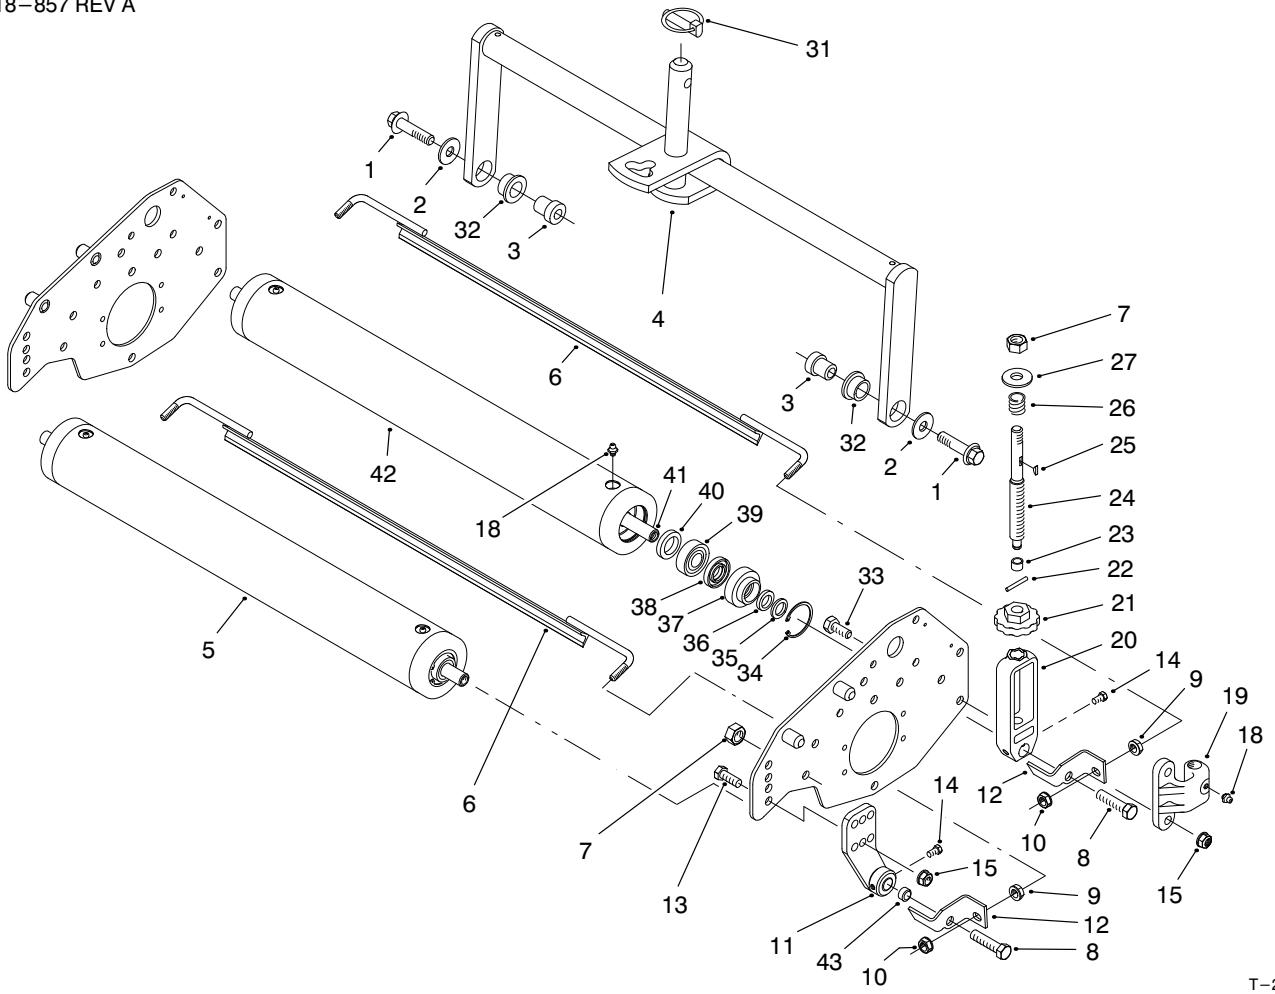

MODEL NO. 03870-60268 & UP	PARTS CATALOG
DETHATCHING CUTTING UNITS Reelmaster® 6500D & 6700D	

T-2304-2

REEL & FRAME ASSEMBLY

Ref. No.	Part No.	Description	No. Used
1	93-2976	Dethatcher Shaft Assembly (Incl. Ref. #24 & 30)	1
2	94-2710	Bearing & Collar Assembly	2
3	94-2708	Housing - Bearing	2
4	93-7522	Screw - Cap Hex. Hd.	2
5	33105-030	Screw - Cap Hex. Hd.	4
6	93-9783	Seal - O-Ring	2
7	94-2703	Plug	1
8	32121-69	Pin - Spring	4
9	302-5	Fitting - Grease	2
10	94-2719	Plate - Side LH	1
11	33105-025	Screw - Cap Hex. Hd.	8
12	33104-020	Screw - Cap Hex. Hd.	2
13	32121-36	Pin - Roll	4
14	93-2881	Shield - Grass Rear	1
15	94-2709	Frame - Reel	1
16	33025-00	Nut - Lock	8

Ref. No.	Part No.	Description	No. Used
17	94-8942	Front Grass Shield Assembly (Incl. Ref. #18)	1
18	67-7960	Decal - Danger	1
19	94-2718	Plate - Side RH	1
20	94-4347	Weight - End	1
21	93-8717	Plug	1
22	33105-060	Screw - Cap Hex. Hd.	2
23	94-2747	Tab - Stop	1
24	94-2732	Insert - Threaded RH	1
25	93-3038	Blade	16
26	93-3092	Spacer	15
27	94-2720	Spacer	15
28	93-3091	Spacer - End	1
29	3218-17	Nut - Hex.	1
30	94-2733	Insert - Threaded LH	1
*	94-4346	Dethatcher Spacer Kit (Incl. 4 ea. #25 & 26, and 15 ea. #27)	1

*Not Illustrated

T-2305-4

ROLLER ASSEMBLIES

Ref. No.	Part No.	Description	No. Used
1	94-2702	Bolt	2
2	94-2701	Washer	2
3	94-2745	Spacer - Frame	2
4	93-3063	Carrier Frame Assembly (Incl. Ref. #32)	1
5	93-3040	Roller Assembly (Incl. Ref. #18 & 34-42)	2
6	94-6983	Scraper - Roller	2
7	94-4307	Nut - Hex. Lock	4
8	33105-025	Screw - Cap Hex. Hd.	4
9	32128-20	Nut - Flange Lock	4
10	32128-25	Nut - Flange Lock	4
11	94-4332	Bracket - H.O.C. Front LH	1
*	94-4333	Bracket - H.O.C. Front RH	1
12	94-6979	Bracket - Scraper LH	2
*	94-6978	Bracket - Scraper RH	2
13	33105-020	Screw - Cap Hex. Hd.	4
14	93-9757	Screw - Cap Hex. Hd.	4
15	33025-00	Nut - Lock	8
18	302-5	Fitting - Grease	6
19	93-3036	Mount - H.O.C.	2