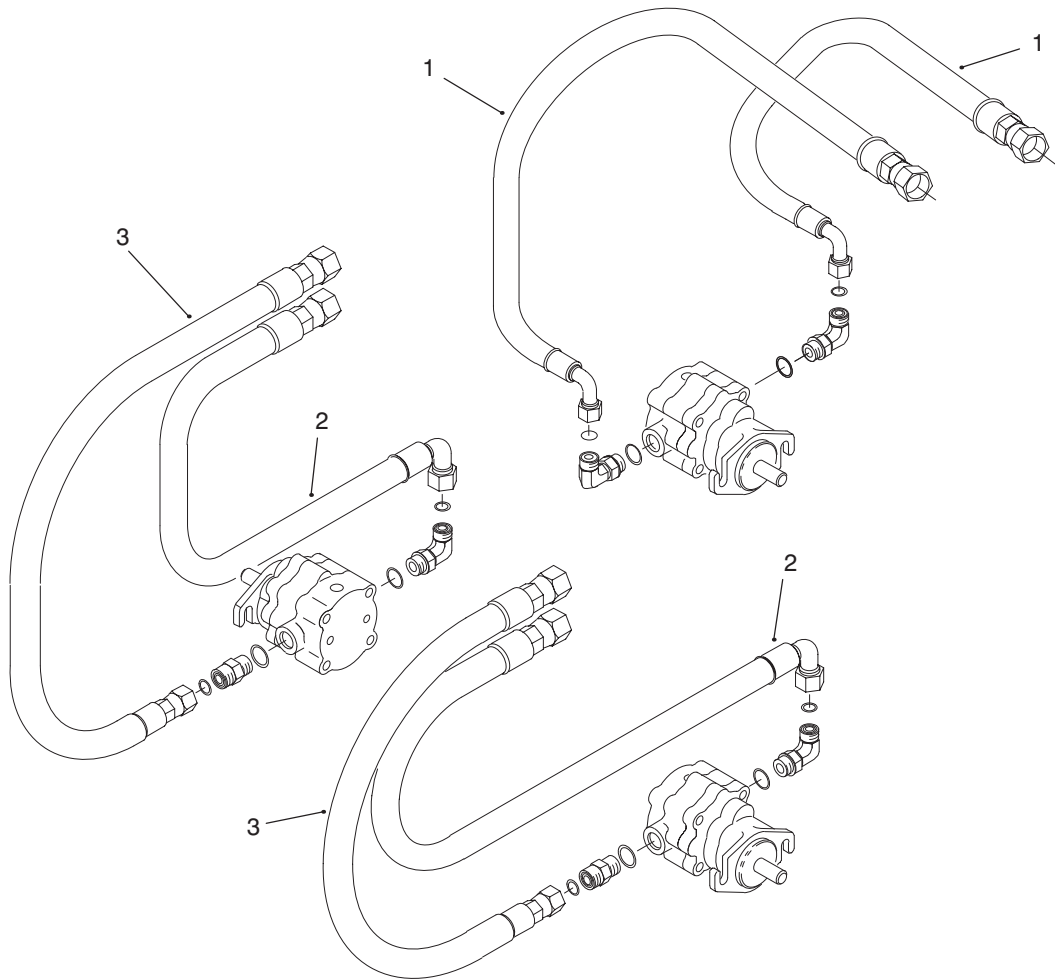

PART NO. 95-2919	PARTS CATALOG
PERFORMANCE KIT For Greensmaster [®] 3200	

T-2557-1

PUMP ASSEMBLY

Ref. No.	Part No.	Description	No. Used
1	95-0533	Pump - Gear	1
2	60-3520	O-Ring	1
3	237-79	O-Ring	1
4	237-80	O-Ring	1

Ref. No.	Part No.	Description	No. Used
5	340-17	Fitting - Hydraulic 90° (Incl. Ref. #4 & 6)	1
6	237-65	O-Ring	1

T-2469-1

GEAR PUMP ASSEMBLY NO. 95-0533

Ref. No.	Part No.	Description	No. Used
†1	94-3011	O-Ring	4
†2		Plate - Wear	2
†3		Seal - Pressure	2
†4		Gasket - Backup	2
5		Plug	1

Ref. No.	Part No.	Description	No. Used
6	94-8160	Washer	4
7	94-8158	Screw - Cap	8
*	94-8161	Kit - Seal Repair (Incl. Ref. #1-6)	1

† Not Serviced Separately

* Not Illustrated

T-2558-1

HOSE ASSEMBLY

Ref. No.	Part No.	Description	No. Used
1	95-2907	Hose Assembly	2
2	95-2909	Hose Assembly	2

Ref. No.	Part No.	Description	No. Used
3	95-2908	Hose Assembly	2