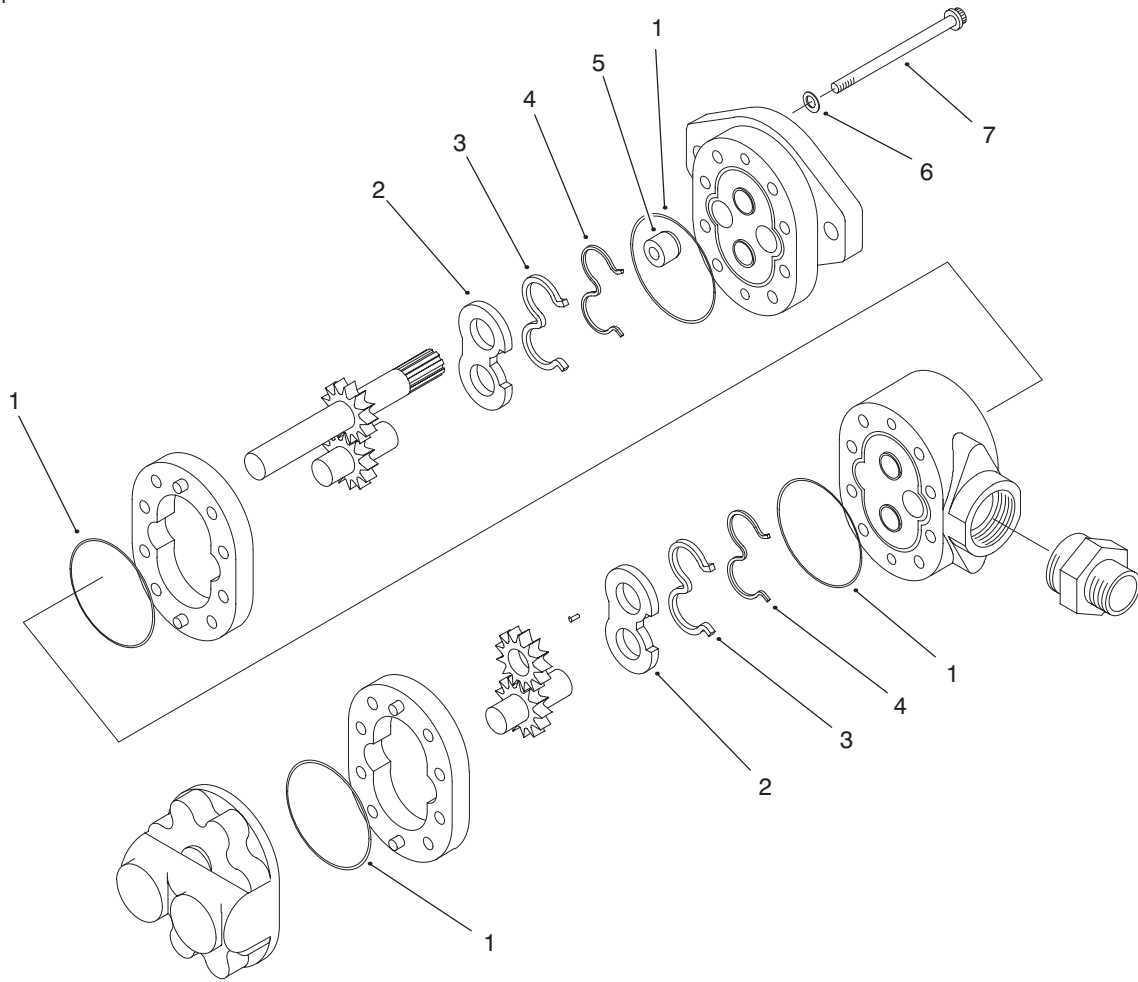

PART NO. 95-2919	PARTS CATALOG
PERFORMANCE KIT For Greensmaster [®] 3200	

T-2557-1

PUMP ASSEMBLY

Ref. No.	Part No.	Description	No. Used
1	95-0533	Pump - Gear	1
2	60-3520	O-Ring	1
3	237-79	O-Ring	1
4	237-80	O-Ring	1

Ref. No.	Part No.	Description	No. Used
5	340-17	Fitting - Hydraulic 90° (Incl. Ref. #4 & 6)	1
6	237-65	O-Ring	1

T-2469-1

GEAR PUMP ASSEMBLY NO. 95-0533

Ref. No.	Part No.	Description	No. Used
†1	94-3011	O-Ring	4
†2		Plate - Wear	2
†3		Seal - Pressure	2
†4		Gasket - Backup	2
5		Plug	1

Ref. No.	Part No.	Description	No. Used
6	94-8160	Washer	4
7	94-8158	Screw - Cap	8
*	94-8161	Kit - Seal Repair (Incl. Ref. #1-6)	1

† Not Serviced Separately

* Not Illustrated

T-2558-1

HOSE ASSEMBLY

Ref. No.	Part No.	Description	No. Used
1	95-2907	Hose Assembly	2
2	95-2909	Hose Assembly	2

Ref. No.	Part No.	Description	No. Used
3	95-2908	Hose Assembly	2