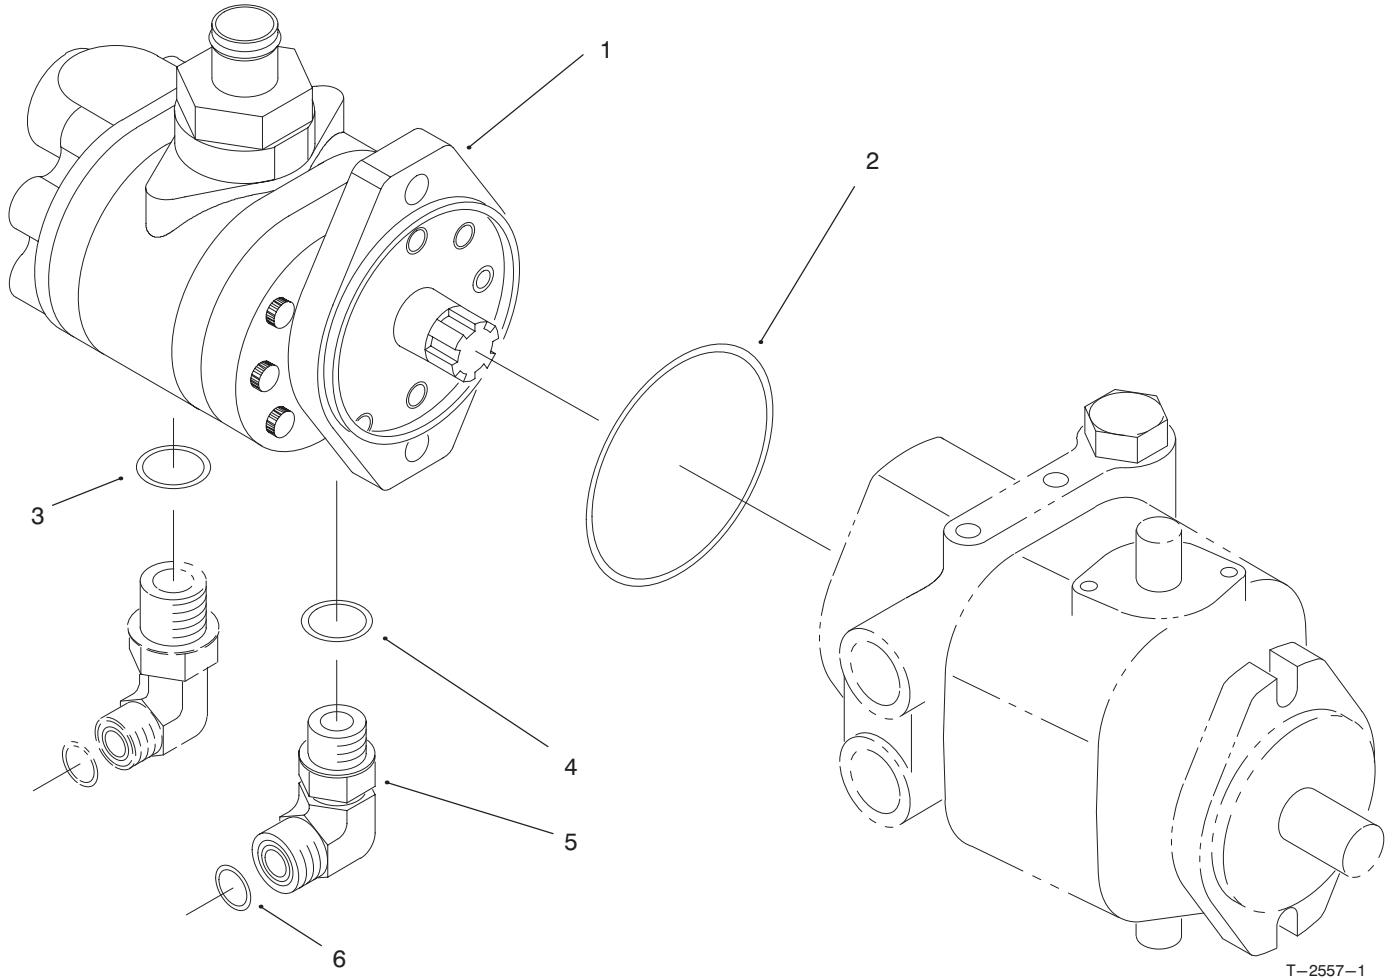

PART NO. 95-2919	PARTS CATALOG
PERFORMANCE KIT For Greensmaster [®] 3200	

T-2557-1

PUMP ASSEMBLY

Ref. No.	Part No.	Description	No. Used
1	95-0533	Pump - Gear	1
2	60-3520	O-Ring	1
3	237-79	O-Ring	1
4	237-80	O-Ring	1

Ref. No.	Part No.	Description	No. Used
5	340-17	Fitting - Hydraulic 90° (Incl. Ref. #4 & 6)	1
6	237-65	O-Ring	1

T-2469-1

GEAR PUMP ASSEMBLY NO. 95-0533

Ref. No.	Part No.	Description	No. Used
†1	94-3011	O-Ring	4
†2		Plate - Wear	2
†3		Seal - Pressure	2
†4		Gasket - Backup	2
5		Plug	1

Ref. No.	Part No.	Description	No. Used
6	94-8160	Washer	4
7	94-8158	Screw - Cap	8
*	94-8161	Kit - Seal Repair (Incl. Ref. #1-6)	1

† Not Serviced Separately

* Not Illustrated

T-2558-1

HOSE ASSEMBLY

Ref. No.	Part No.	Description	No. Used
1	95-2907	Hose Assembly	2
2	95-2909	Hose Assembly	2

Ref. No.	Part No.	Description	No. Used
3	95-2908	Hose Assembly	2