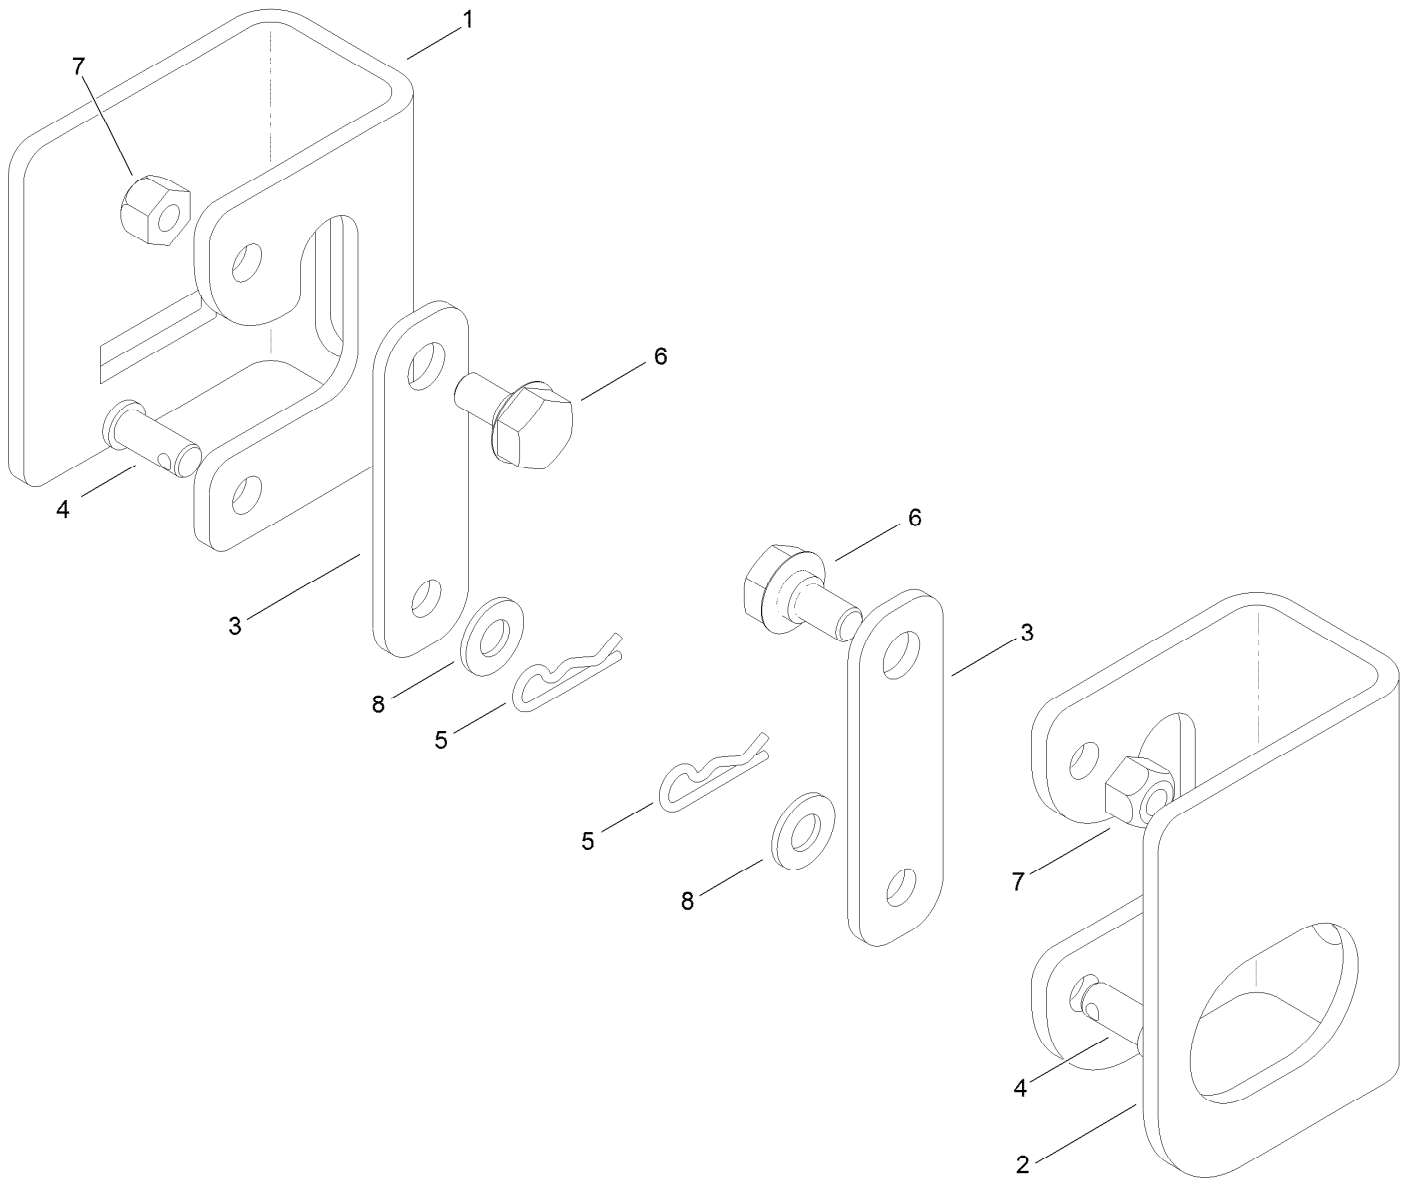

**Count on it.**

**Parts Catalog**

**Hanger Bracket Upgrade Kit**

**2011-2012 XLS Lawn Tractor**

**Model No. 121-4016**

## Hanger Bracket Upgrade Kit Assembly No. 121-4016

<i>Ref.</i>	<i>Part Number</i>	<i>Qty.</i>	<i>Description</i>
1	121-4017	1	Bracket-Hanger, Rr
2	121-4018	1	Bracket-Hanger, Lr
3	121-3988	2	Bracket-Deck Support
4	283-62	2	Pin-Clevis
5	1-806003	2	Pin-Cotter, Hair
6	37-8771	2	Bolt-Shoulder
7	3296-29	2	Nut-Lock, NI
8	3256-23	2	Washer-Flat