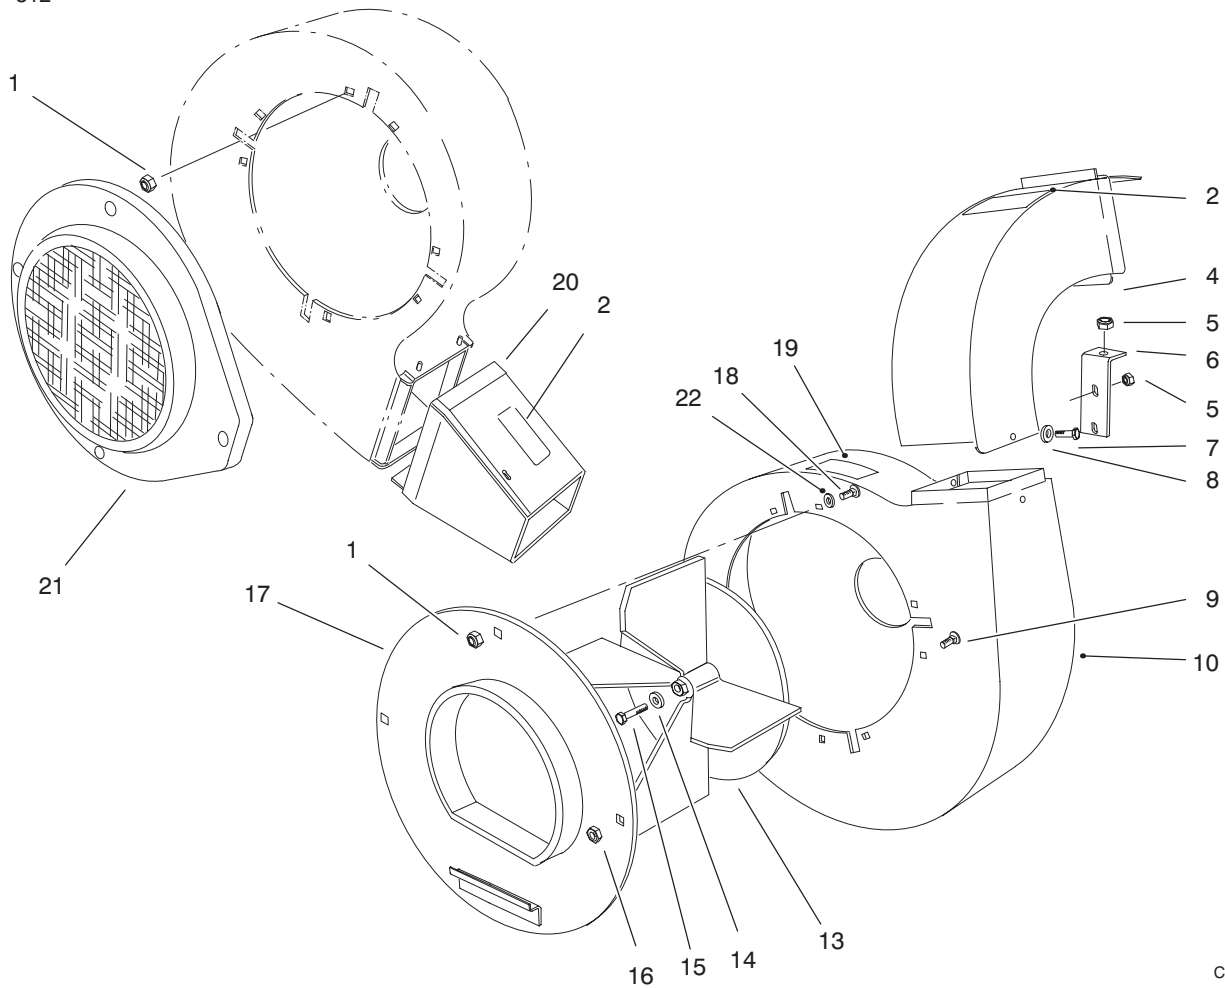

C-2325

BLOWER ASSEMBLY

Ref. No.	Part No.	Description	No. Used
1	32128-26	Nut - Flange	1
2	93-4139	Decal - Caution	3
4	20-6130	Chute - Vacuum	1
5	3296-58	Nut - Flange Lock	3
6	39-4660	Bracket - Housing	1
7	321-4	Screw	1
8	3290-436	Washer - Lock	1
9	3230-18	Bolt - Carriage	3
10	20-5890	Housing - Blower	1
13	93-3677	Fan Assembly	1

Ref. No.	Part No.	Description	No. Used
14	3290-340	Washer - Lock	1
15	3211-5	Screw	1
16	3296-29	Nut - Lock	3
17	20-5450	Cover - Blower	1
18	57-3220	Bolt - Carriage	1
19	93-4138	Decal - Warning	1
20	93-4124	Blower - Exhaust	1
21	20-5780	Blower - Intake	1
22	3256-25	Washer - Flat	1