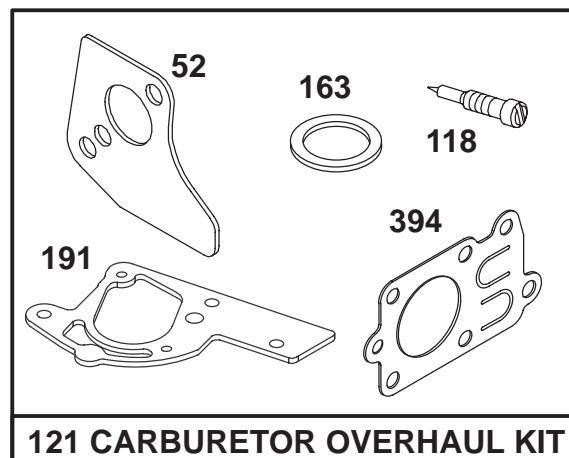

Assemblies include all parts shown in frames.

ENGINE BRIGGS & STRATTON MODEL 135202-0263-01

Ref. No.	Part No.	Description	No. Used
K3	299819	Seal—Oil	1
★7	272157	Gasket—Cylinder Head	1
★9	27549	Gasket—Breather	1
★12	270080	Gasket—Crankcase (.015" Thick, Std.)	1
★	270125	Gasket—Crankcase (.005" Thick)	1
★	270126	Gasket—Crankcase (.009" Thick)	1

Ref. No.	Part No.	Description	No. Used
★20	294606	Seal—Oil	1
★●52	272585	Gasket—Carburetor Mtg.	1
●118	231533	Valve—Needle	1
121	495606	Carburetor Overhaul Kit	1
★●163	271139	Gasket—Air Cleaner	1
★163A	272631	Gasket—Air Cleaner	1
★●191	272489	Gasket—Tank	1
358	495603	Gasket Set	1
●394	272538	Diaphragm—Carburetor	1

★ Included in Gasket Set—Part No. 495603.

● Included in Carburetor Overhaul Kit—Part No. 495606.