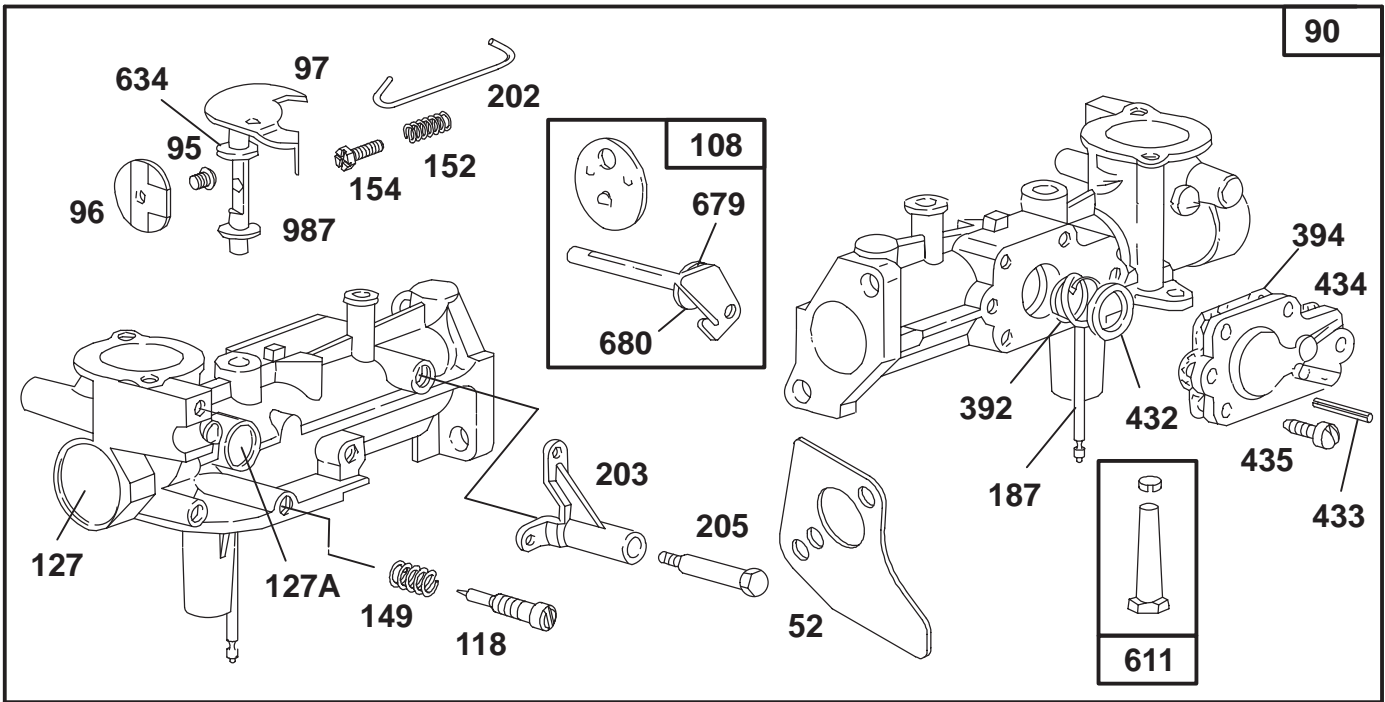

Assemblies include all parts shown in frames.

ENGINE BRIGGS & STRATTON MODEL 135202-0263-01

Ref. No.	Part No.	Description	No. Used
★●52	272585	Gasket—Carb. Mtg.	1
90	495951	Carburetor	1
95	93499	Screw—Sem	1
96	223793	Valve—Throttle	1
97	490048	Shaft—Throttle	1
108	495949	Valve—Choke	1
●118	231533	Valve—Needle	1
124	94616	Screw—Hex. Head	1
127	220352	Plug—Welch	1
127A	223789	Plug—Welch	1
149	26336	Spring—Needle Valve	1
152	260575	Spring—Adjustment	1
154	93527	Screw—Rd. Hd.	1
187	231068	Pipe—Fuel Pick-up	1

Ref. No.	Part No.	Description	No. Used
202	262270	Link—Throttle	1
203	280720	Crank—Bell	1
205	231520	Screw—Shoulder	1
392	262328	Spring—Diaphragm	1
●394	272538	Diaphragm—Carburetor	1
432	221377	Cap—Spring	1
433	93265	Pin—Diaphragm Cover	1
434	214021	Cover—Diaphragm	1
435	93141	Screw—Sem	1
611	391813	Tube—Pick-Up	1
634	271853	Washer—Throttle Shaft	1
679	270382	Washer—Foam	1
680	221839	Washer—Brass	1
987	398970	Seal—Throttle Shaft	1

★ Included in Gasket Set—Part No. 495603.

● Included in Carburetor Overhaul Kit—Part No. 495606.