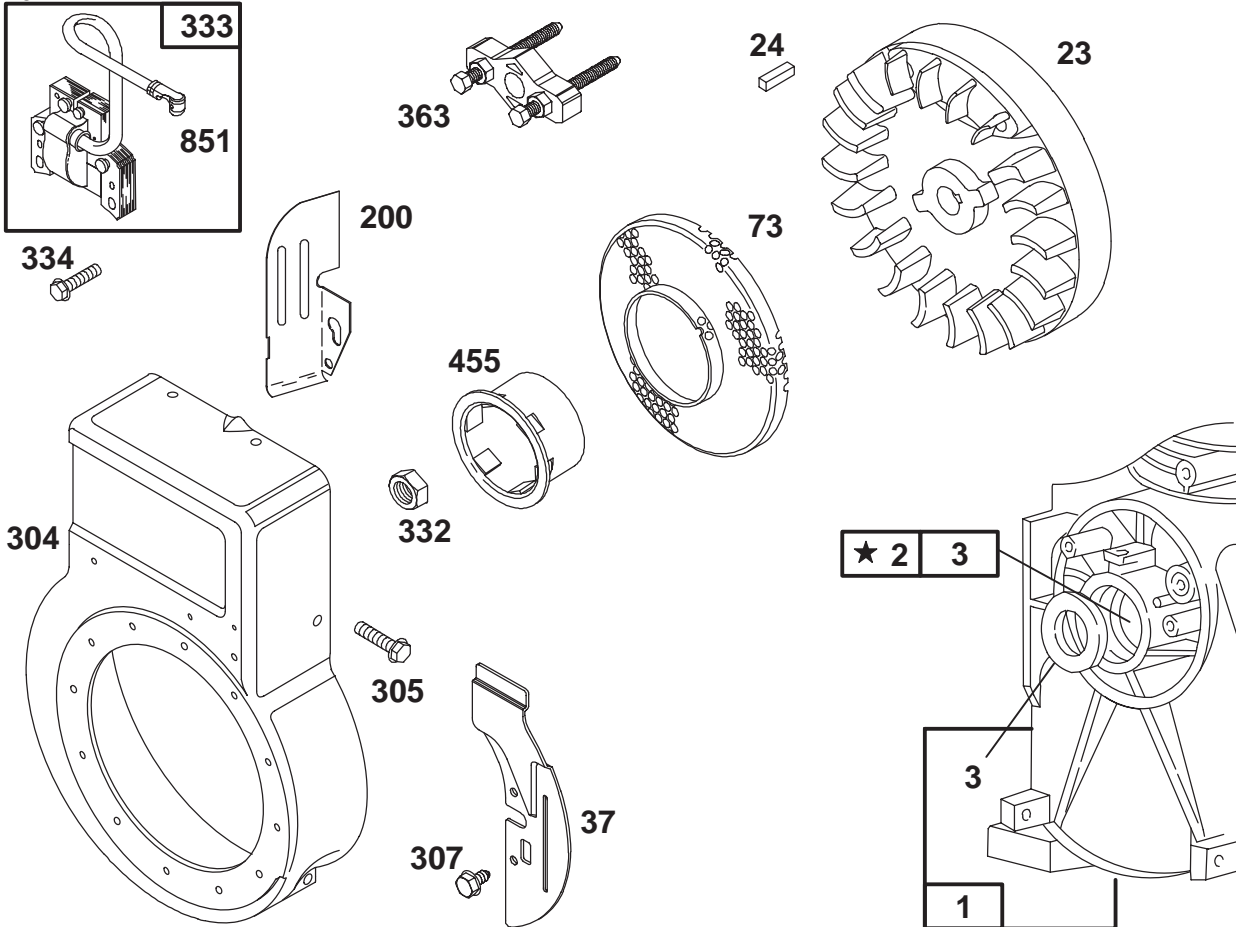

Assemblies include all parts shown in frames.

ENGINE BRIGGS & STRATTON MODEL 135202-0263-01

Ref. No.	Part No.	Description	No. Used
1	395990	Cylinder Assembly	1
2	399268	Bushing	1
★3	299819	Seal-Oil	1
23	297229	Flywheel	1
24	222698	Key-Flywheel	1
37	222443	Guard-Flywheel	1
73	224632	Screen-Rotating	1
200	223886	Guide-Air	1
304	495759	Housing-Blower	1

Ref. No.	Part No.	Description	No. Used
305	94786	Screw-Sem	1
307	94680	Screw-Sem	1
332	92284	Nut-Flywheel	1
333	397358	Armature Group	1
334	93414	Screw-Sem	1
363	19069	Flywheel Puller	1
455	224250	Cup-Flywheel	1
851	221798	Terminal-Cable	1

★ Included in Gasket Set-Part No. 495603.