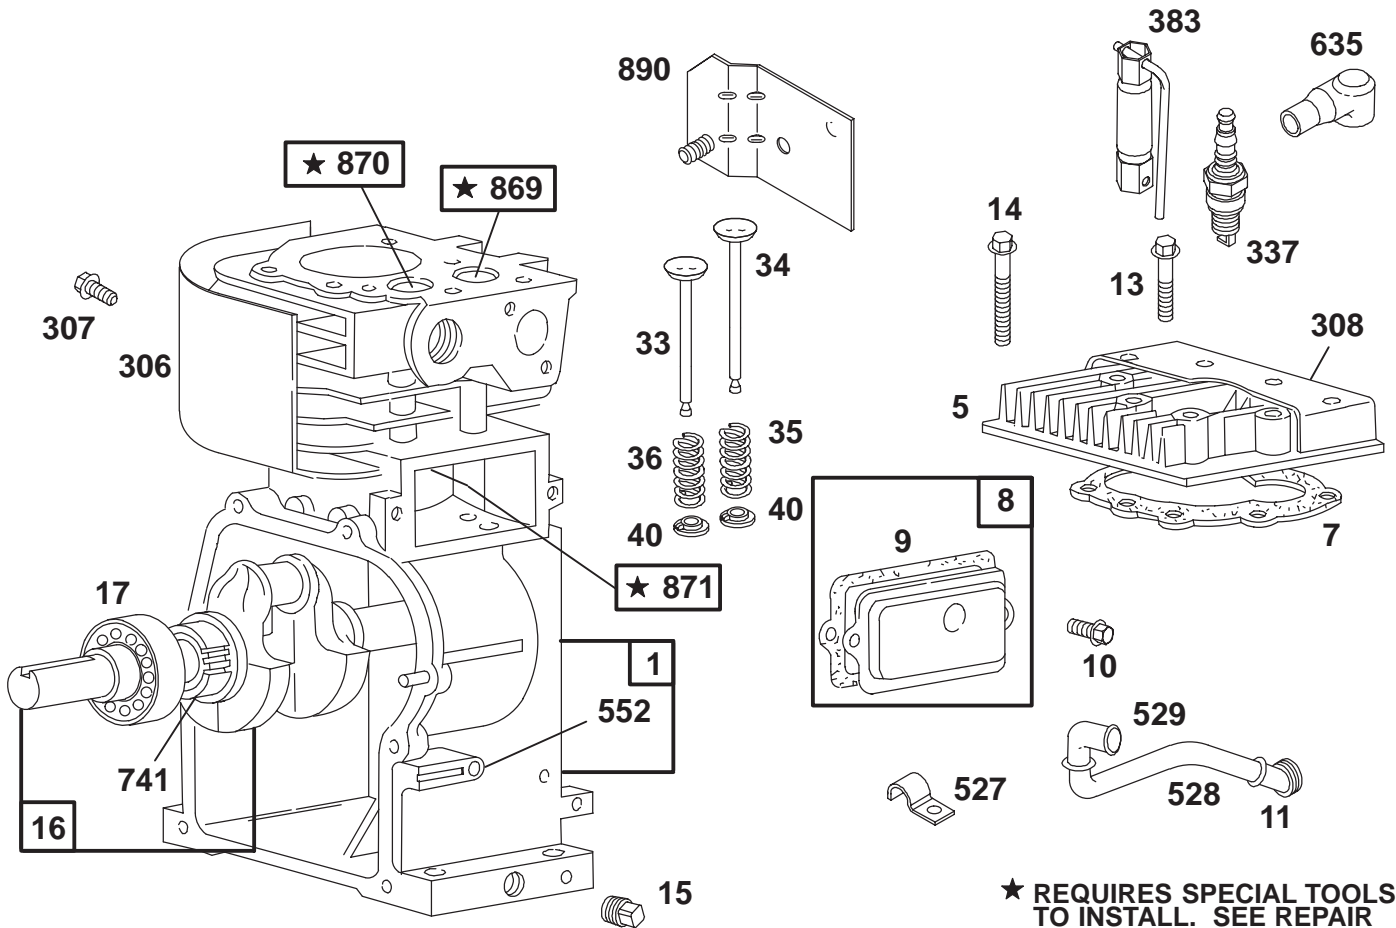

Assemblies include all parts shown in frames.

★ REQUIRES SPECIAL TOOLS TO INSTALL. SEE REPAIR INSTRUCTION MANUAL.

ENGINE BRIGGS & STRATTON MODEL 135202-0263-01

Ref. No.	Part No.	Description	No. Used
1	395990	Cylinder Assembly	1
5	214040	Head-Cylinder	1
★7	272157	Gasket-Cylinder Head	1
8	495774	Breather Assy.	1
★9	27549	Gasket-Breather	1
10	94621	Screw-Breather Mtg.	1
11	66578	Grommet	1
13	94221	Screw-Cylinder Head	1
14	94679	Screw-Cylinder Head	1
15	94387	Plug-Oil Drain	1
16	495845	Crankshaft	1
17	494874	Bearing-Ball	1
33	211119	Valve-Exhaust	1
34	261044	Valve-Intake	1
35	260552	Spring-Valve (Intake)	1
36	26478	Spring-Valve (Ex.)	1
40	93312	Retainer-Valve	1

Ref. No.	Part No.	Description	No. Used
307	94680	Screw-Hex. Hd.	1
306	221511	Shield-Cylinder	1
308	224738	Cover-Cylinder Head	1
308A	224740	Cover-Cylinder Head	1
337	802592	Plug-Spark	1
383	89838	Wrench-Spark Plug	1
527	223786	Clamp-Tube	1
528	231550	Tube-Breather	1
529	67838	Grommet	1
552	231079	Bushing-Gov. Crank	1
635	66538	Elbow-Spark Plug	1
741	262992	Gear-Timing	1
869	211787	Seat-Int. Valve	1
870	211172	Seat-Ex. Valve	1
871	262001	Guide-Exhaust Valve	1
890	496783	Bracket-Mounting	1

★ Included in Gasket Set-Part No. 495603.