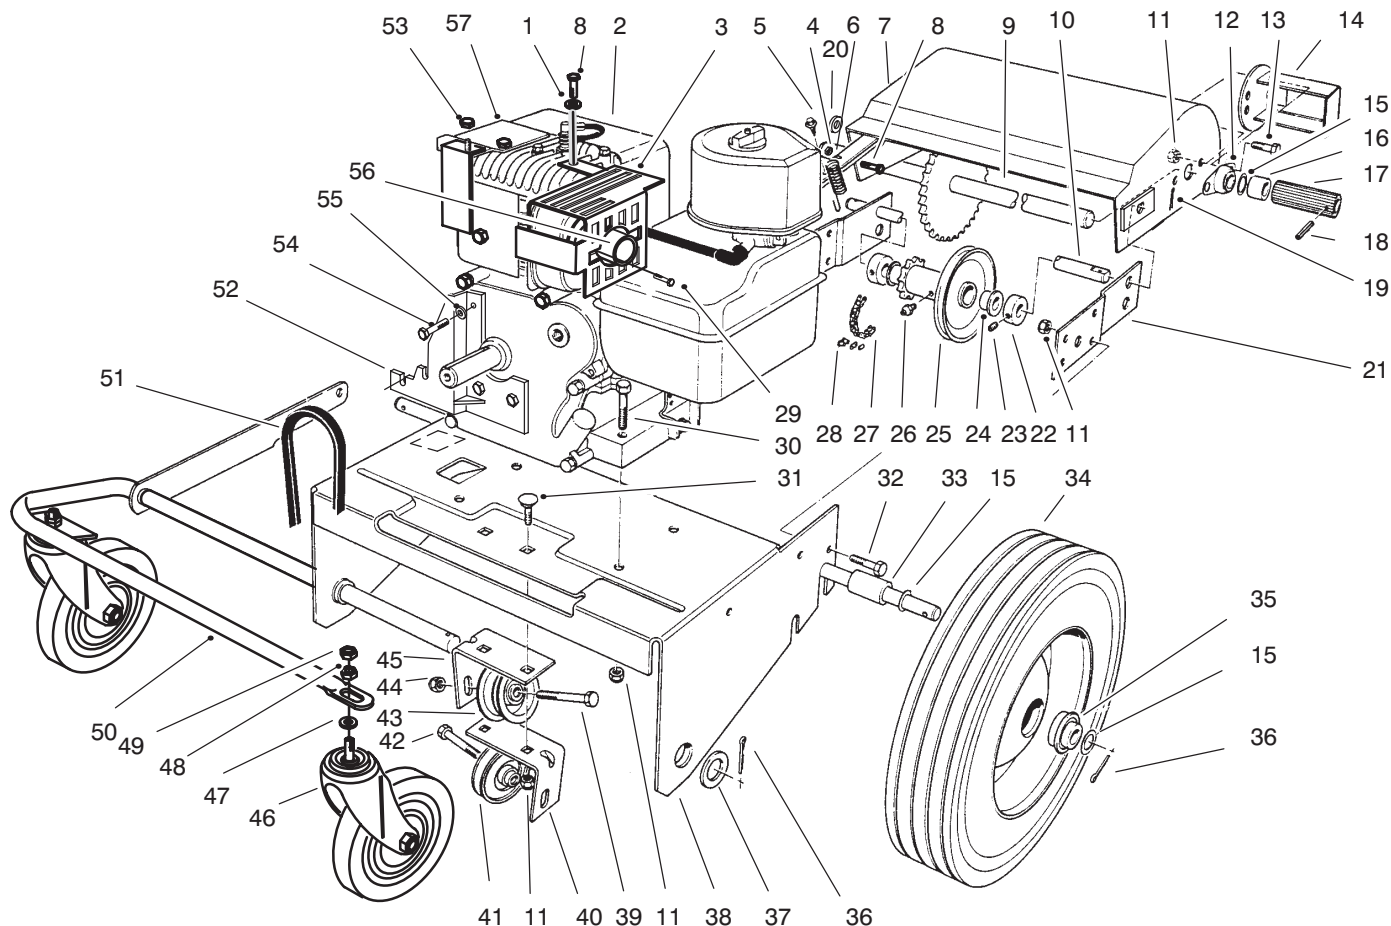

C-2326

ENGINE & BASE ASSEMBLY

Ref. No.	Part No.	Description	No. Used	Ref. No.	Part No.	Description	No. Used
1	3290-436	Washer - Belleville	1	21	43-6830	Bracket - Mounting	2
2		Engine	1	22	20-5950	Collar (Incl. Ref.. #23)	2
3	93-7692	Shield - Muffler	1	23	3245-38	Screw - Set	2
4	3296-42	Nut	1	24	256-105	Bushing - Flange	2
5	32140-32	Screw - Self Tapping	1	25	20-6000	Idler Assembly (Incl. Ref.. #24 & 26)	1
6	23-3520	Spring	1	26	302-5	Fitting - Grease	1
7	93-8461	Guard	1	27	3-3434	Chain (Incl. Ref.. #28)	1
8	321-4	Screw	2	28	2710-31	Link - Connecting	1
9	20-7270	Shaft - Friction	1	29	93-9841	Screw	4
10	20-5870	Shaft	1	30	322-8	Screw	4
11	3296-29	Nut	14	31	3230-16	Bolt - Carriage	2
12	256-236	Bearing	2	32	322-5	Screw	6
13	322-2	Screw - Hex. Hd.	4	33	20-5410	Spacer - Axle	2
14	37-9210	Guard	2	34	20-6100	Wheel (Incl. Ref.. #35)	2
15	7-3590	Washer	7	35	251-258	Bearing	4
16	20-5460	Spacer	2	36	3272-17	Pin - Cotter	3
17	20-5960	Wheel - Friction	2	37	3256-29	Washer - Flat	1
18	32121-4	Pin - Roll	2	38	20-5560	Plate - Engine	1
19	3272-7	Pin - Cotter	2	39	323-10	Screw	1
20	3256-26	Washer	1