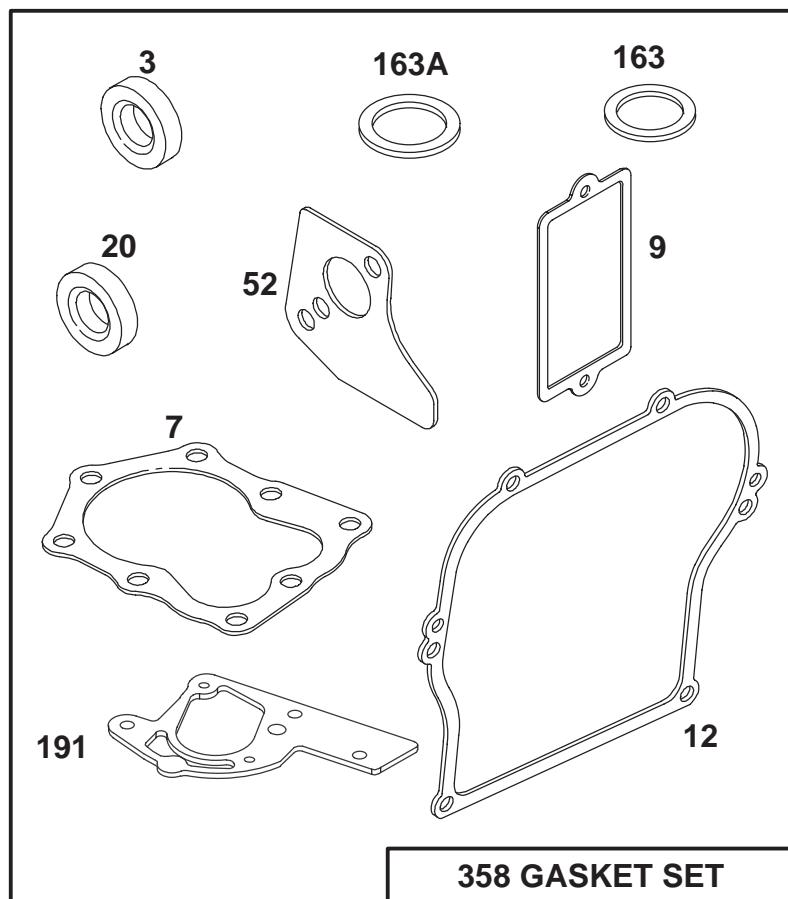

Assemblies include all parts shown in frames.

ENGINE BRIGGS & STRATTON MODEL 135202-0263-01

Ref. No.	Part No.	Description	No. Used
K3	299819	Seal—Oil	1
★7	272157	Gasket—Cylinder Head	1
★9	27549	Gasket—Breather	1
★12	270080	Gasket—Crankcase (.015" Thick, Std.)	1
★	270125	Gasket—Crankcase (.005" Thick)	1
★	270126	Gasket—Crankcase (.009" Thick)	1

Ref. No.	Part No.	Description	No. Used
★20	294606	Seal—Oil	1
★●52	272585	Gasket—Carburetor Mtg.	1
●118	231533	Valve—Needle	1
121	495606	Carburetor Overhaul Kit	1
★●163	271139	Gasket—Air Cleaner	1
★163A	272631	Gasket—Air Cleaner	1
★●191	272489	Gasket—Tank	1
358	495603	Gasket Set	1
●394	272538	Diaphragm—Carburetor	1

★ Included in Gasket Set—Part No. 495603.

● Included in Carburetor Overhaul Kit—Part No. 495606.