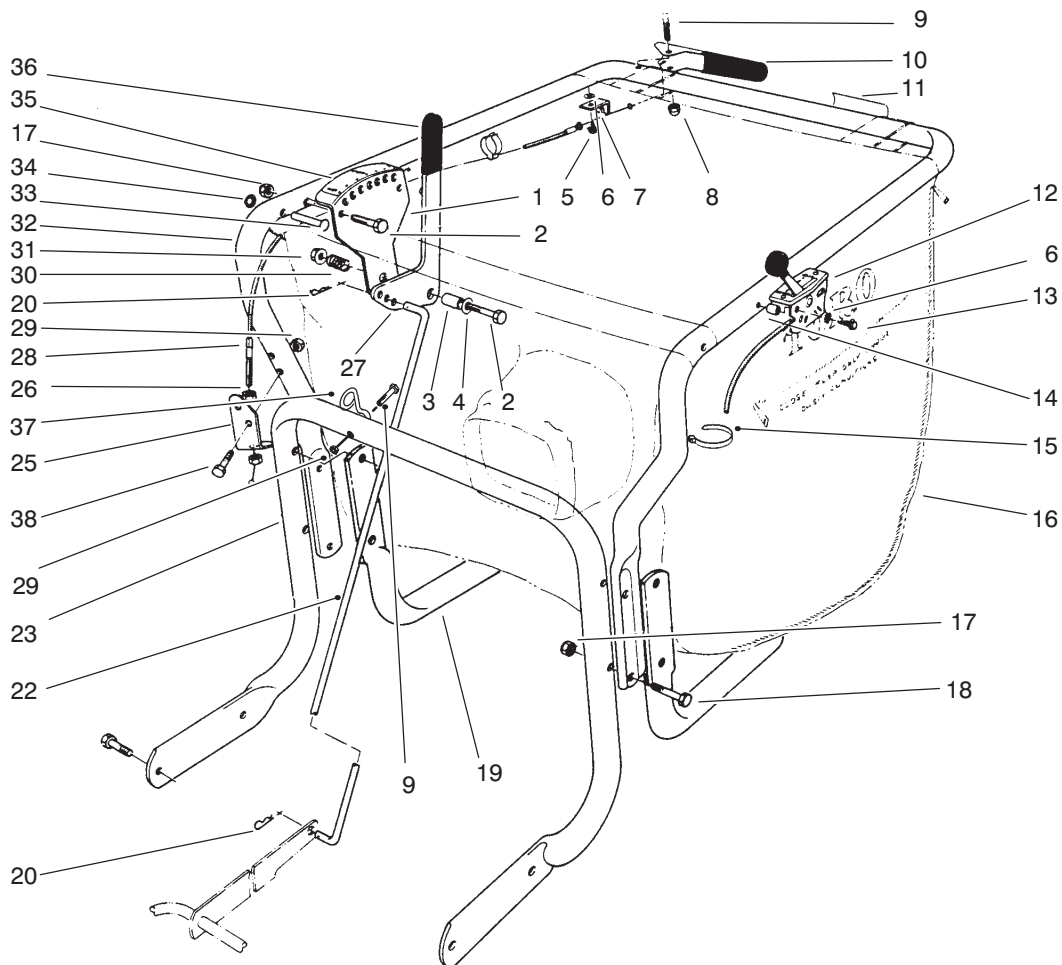

C-2327A

CONTROL & HANDLE ASSEMBLY

Ref. No.	Part No.	Description	No. Used	Ref. No.	Part No.	Description	No. Used
1	20-5820	Bracket - Adjustment	1	19	66-1640	Support - Bag	1
2	322-8	Screw	3	20	3290-250	Pin - Cotter	2
3	20-5650	Spacer	1	22	33-2410	Rod - Connecting	1
4	3256-3	Washer - Flat	1	23	93-9331	Handle - Lower	1
5	32144-112	Screw - Special	1	25	33-2830	Mount - Bodine	1
6	3255-17	Washer - Lock	3	26	32149-5	Nut	2
7	20-8780	Ring - Retaining	1	27	23-3410	Handle - Adjustment	1
8	32111-7	Nut	1	28	93-8463	Cable - Forward	1
9	321-10	Screw	2	29	3296-42	Nut - Lock	3
10	93-8464	Lever	1	30	20-6110	Spring	1
11	93-4141	Decal - Traction Control	1	31	32128-13	Nut - Flange	1
12	23-3610	Throttle Control	1	32	23-3570	Handle - Upper	1
13	32104-72	Screw - Self Tapping	2	33	3263-9	Rivet	2
14	23-3620	Spacer	2	34	3290-418	Nut - Push On	2
15	3290-378	Cable Tie	2	35	93-4137	Decal - Adjustment	1
16	71-3540	Bag - Vacuum	1	36	3-7877	Grip - Handle	1
17	3296-29	Nut - Lock	6	37	46-8082	Guide - Rope	1
18	322-9	Screw - Hex. Hd.	4	38	321-9	Screw - Hex Hd. Cap	2