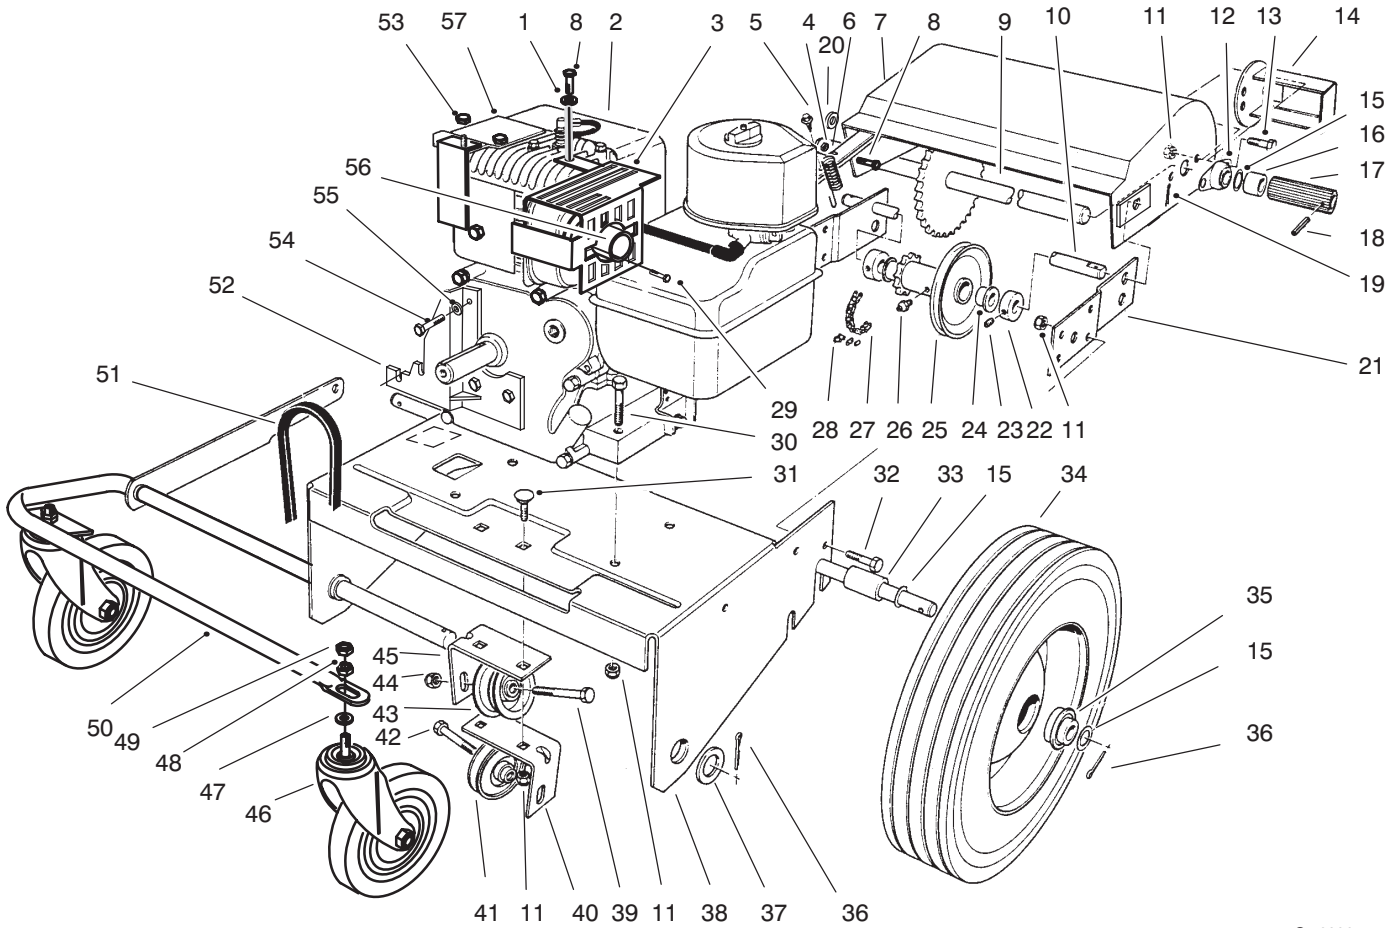

C-2326

ENGINE & BASE ASSEMBLY (Continued)

Ref. No.	Part No.	Description	No. Used
40	20-8690	Bracket - Idler Mount L.H.	1
41	12-5820	Pulley - Idler	1
42	323-19	Screw	1
43	12-6700	Pulley - Idler	1
44	3296-39	Nut	2
45	20-8680	Bracket - Idler Mount R.H.	1
46	23-3320	Caster	2
47	3254-4	Washer - Lock	2
48	3217-9	Nut	2

Ref. No.	Part No.	Description	No. Used
49	3296-23	Nut - Lock	2
50	93-4146	Support - Front Wheel	1
51	20-5990	"V" Belt	1
52	93-7414	Guard	1
53	3296-58	Nut	1
54	3210-2	Screw	3
55	3253-4	Washer - Lock	3
56	93-8721	Extension - Exhaust	1
57	39-4680	Bracket - Mounting	1