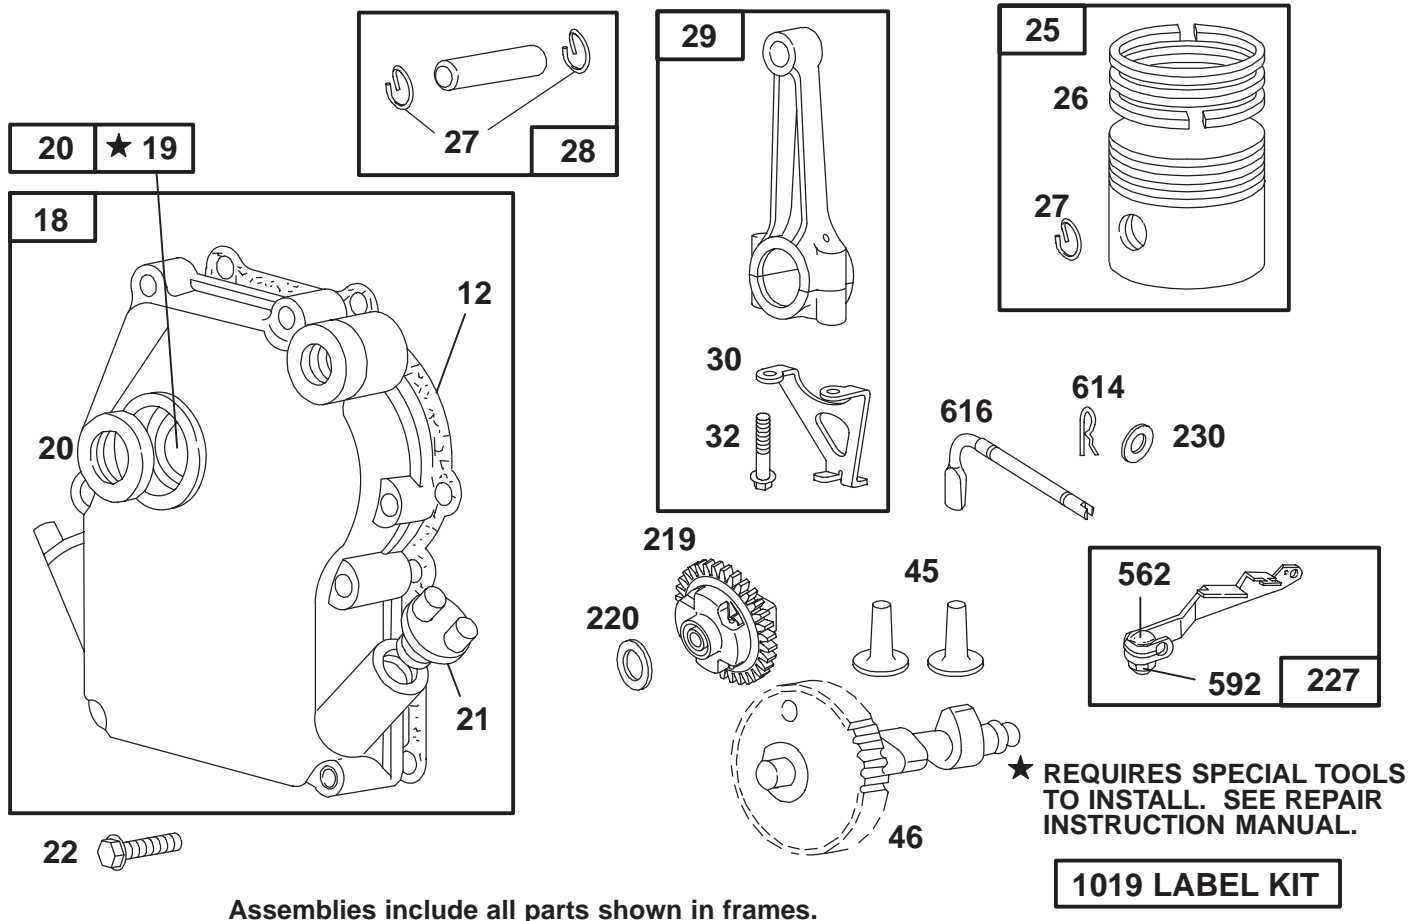

ENGINE BRIGGS & STRATTON MODEL 135202-0263-01

Ref. No.	Part No.	Description	No. Used
K12	270080	Gasket—Crankcase (.015" Thick, Std.)	1
★	270125	Gasket—Crankcase (.005" Thick)	1
★	270126	Gasket—Crankcase (.009" Thick)	1
18	494044	Cover Assy.—Crkcase.	1
19	495660	Bushing—Crankcase Cover	1
★20	294606	Seal—Oil	1
21	66768	Plug—Oil Filler	1
22	94682	Screw—Cover Mtg.	1
25	298904	Piston Assy. (Std.)	1
	298905	Piston Assy. (.010" O.S.)	1
	298906	Piston Assy. (.020" O.S.)	1
	298907	Piston Assy. (.030" O.S.)	1
26	298982	Ring Set—Piston Std.	1
	298983	Ring Set—Piston (.010" O.S.)	1
	298984	Ring Set—Piston (.020" O.S.)	1
	298985	Ring Set—Piston (.030" O.S.)	1
27	26026	Lock—Piston Pin	1
		Note: For Chrome Ring Set (Std. Size) Order No. 299742	

Ref. No.	Part No.	Description	No. Used
28	298909	Pin Assy.—Piston (Std.)	1
	298908	Pin Assy.—Piston (.005" O.S.)	1
29	299430	Rod Assy.—Connecting	1
	390985	Rod Conn. (.020" U.S.) Pin Bore	1
30	221890	Dipper—Conn. Rod	1
32	94745	Screw—Conn. Rod	1
45	260642	Tappet—Valve	1
46	212733	Gear—Cam	1
219	494845	Gear—Governor	1
220	221551	Washer—Thrust	1
227	490374	Lever Assy.—Governor	1
230	222450	Washer—Gov. Lever	1
562	92613	Bolt—Governor Lever	1
592	231082	Nut—Hex.	1
614	93306	Pin—Cotter	1
615	93307	Retainer—E-Ring	1
616	231077	Crank—Governor	1
1019	491102	Label Kit	1

★ Included in Gasket Set—Part No. 495603.