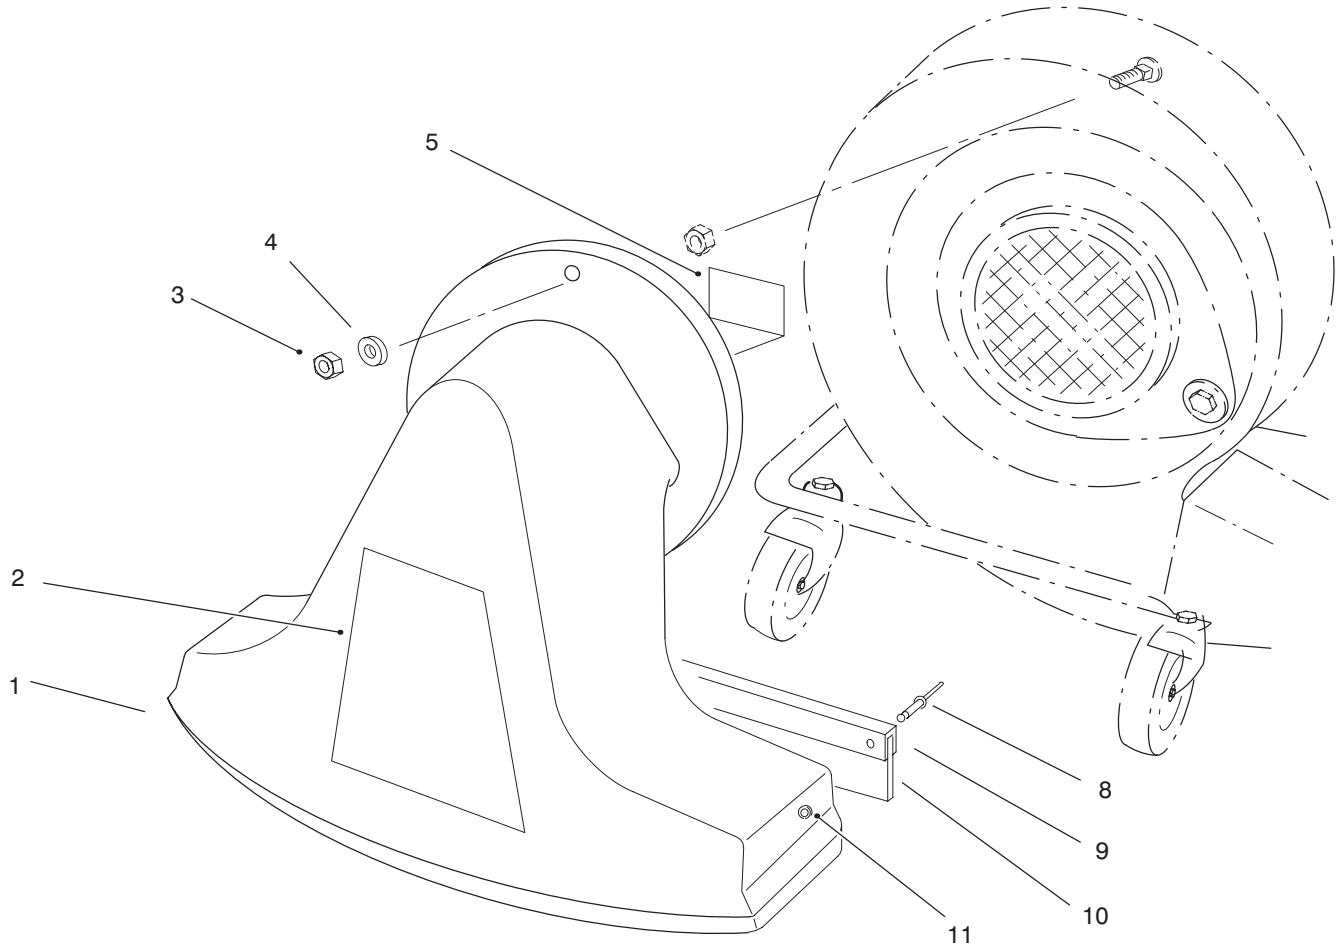

C-2324

SNOUT ASSEMBLY

Ref. No.	Part No.	Description	No. Used
1	40-7000	Snout Assembly (Incl. Ref.. #1,8-10)	1
2	67-7720	Decal - Toro Vacuum	1
3	3296-58	Nut - Flange Hd.	1
4	95-1823	Washer	1

Ref. No.	Part No.	Description	No. Used
5	93-4139	Decal - Caution	1
8	3290-417	Rivet - Pop	5
9	20-6840	Clamp - Flap	1
10	20-6830	Flap - Rubber	1
11	3256-51	Washer	5

*Not Illustrated