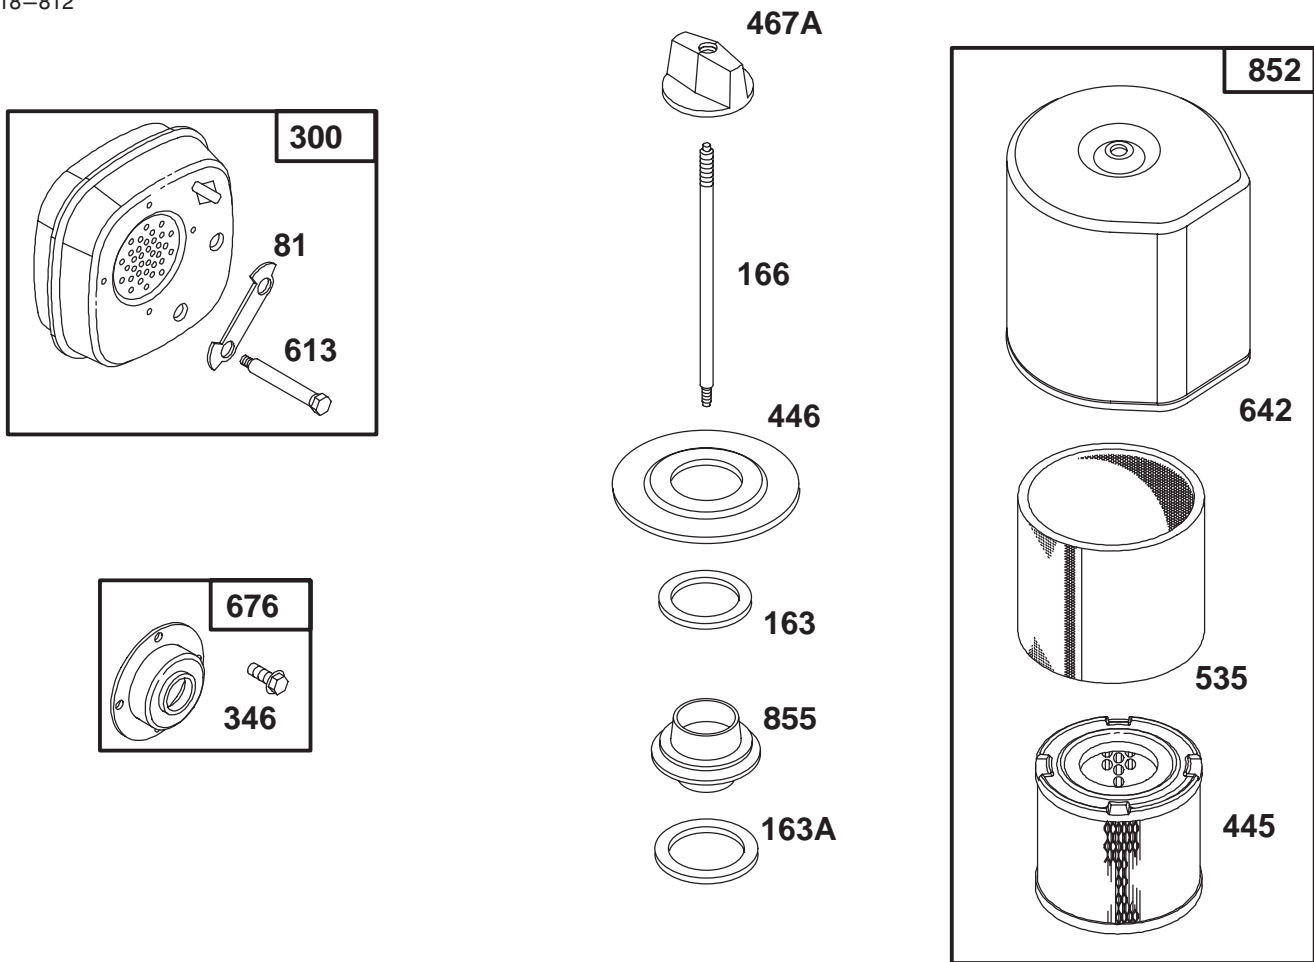

Assemblies include all parts shown in frames.

ENGINE BRIGGS & STRATTON MODEL 135202-0263-01

Ref. No.	Part No.	Description	No. Used
81	222263	Lock-Screw	1
★●163	271139	Gasket-Air Cleaner	1
★163A	272631	Gasket-Air Cleaner	1
166	231819	Stud-Air Cleaner	1
300	393615	Muffler-Exhaust	1
346	93705	Screw-Sem	1
445	396424	Filter-Air	1
446	222844	Base-Air Cleaner	1

Ref. No.	Part No.	Description	No. Used
467A	493903	Knob	1
535	271466	Filter-Air	1
613	93935	Screw-Hex. Head	1
642	493822	Cover-Air Cleaner	1
676	395700	Deflector-Exhaust	1
852	396397	Air Cleaner Assembly	1
855	281189	Adapter-Air Cleaner	1

★ Included in Gasket Set-Part No. 495603.
● Included in Carburetor Overhaul Kit-Part No. 495606.