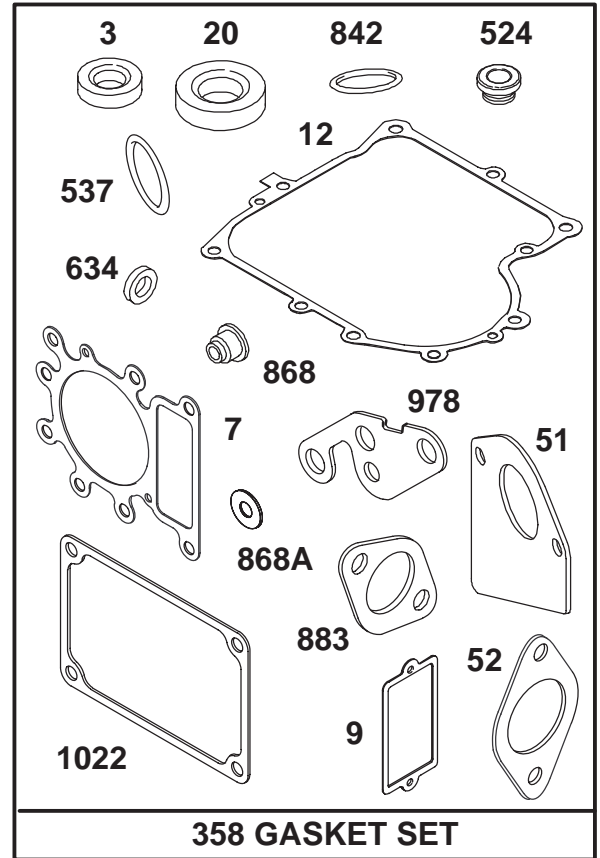

Assemblies include all parts shown in frames.

ENGINE BRIGGS & STRATTON MODEL 28N707-0131-01

Ref. No.	Part No.	Description	No. Used
★3	391086	Seal—Oil	1
△★7	272614	Gasket—Cylinder Head	1
★9	27803	Gasket—Valve Cover	1
★12	271916	Gasket—Crankcase (.015" Thick)	1
★	271997	Gasket—Crankcase (.005" Thick)	1
★	271996	Gasket—Crankcase (.009" Thick)	1
★20	291675	Seal—Oil	1
●◆51	272465	Gasket—Carburetor	1
△★52	272569	Gasket—Carburetor	1
●93	281346	Bushing—Throttle Shaft	1
●95	94098	Screw—Throttle	1
●104	231789	Pin—Float Hinge	1
●105	231855	Valve—Inlet Needle	1
●106	231854	Seat—Inlet	1
●117	231858	Jet—Main	1
121	498116	Carburetor Kit	1
●127		Plug—Welch (Sold in Kit Only).	1

Ref. No.	Part No.	Description	No. Used
●◆137	281165	Gasket—Float Bowl	1
●◆138	281164	Washer—Float Bowl	1
●142	231990	Nozzle—Carburetor	1
●147	231985	Jet—Pilot	1
358	495993	Gasket Set	1
★524	281370	Seal—Fill Tube	1
★537	281106	Gasket—Air Cleaner	1
★634	491323	Seal—Governor	1
●634A	398970	Seal—Throttle Shaft	1
●634B	281168	Seal—Choke Shaft	1
★842	270920	Seal—Oil Filler Cap	1
△★868	494435	Seal—Valve	1
△★868A	272610	Seal—Valve	1
★883	272293	Gasket—Exhaust	1
977	494385	Carburetor Gasket Set	1
★978	272888	Gasket—Adapter	1
●987	281166	Seal—Throttle Shaft	1
△★1022	272475	Gasket—Rocker Cover	1
1033	495992	Kit—Valve Overhaul	1

★ Included in Gasket Set—Part No. 495993.
△ Included in Valve Overhaul Kit—Part No. 495992.

● Included in Carburetor Kit—Part No. 498116.
◆ Included in Carburetor Gasket Set—Part No. 494385.