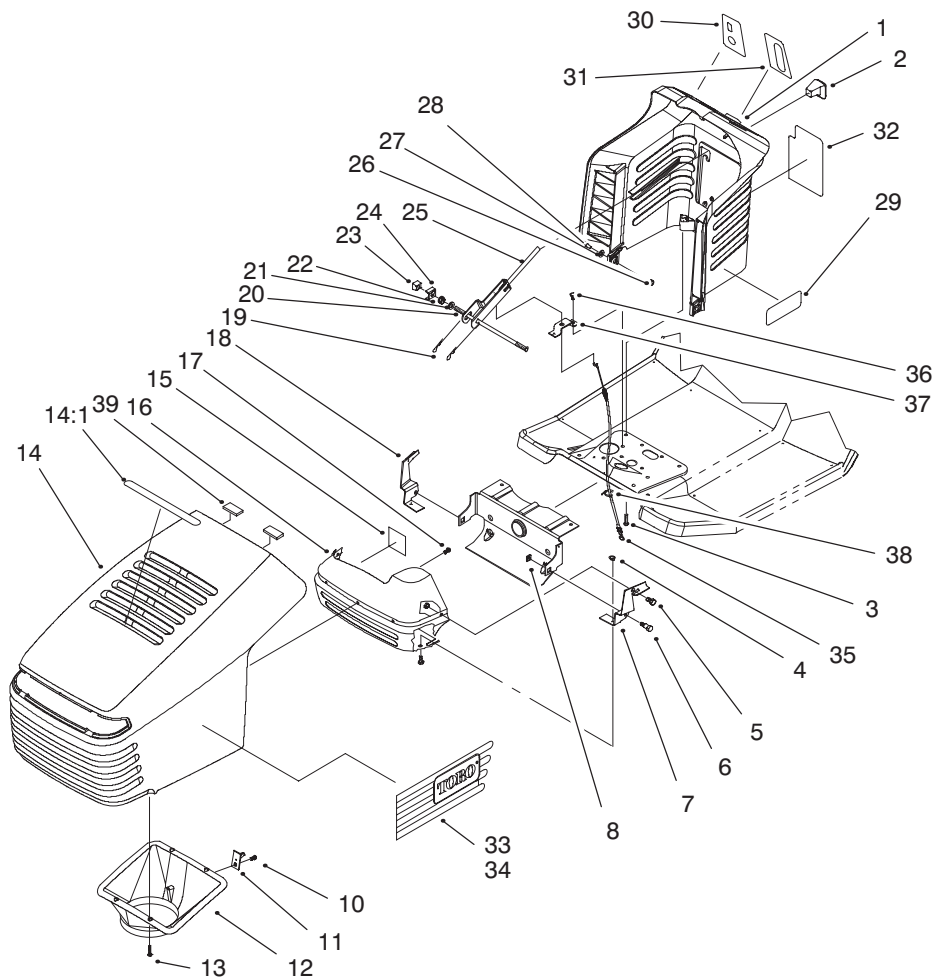

Sheet No.:3

Hood Assembly

Ref. No.	Part No.	Qty.	Description	Ref. No.	Part No.	Qty.	Description
1	93-0303	1	Tower-Steering Toro	26	3296-29	2	Nut-Lock
2	94-5565	1	Knob - Control	27	3256-23	2	Washer-Flat
3	46-8091	2	Screw-Tapping	28	322-3	2	Screw-HH
4	3296-42	4	Nut-Lock	29	94-3527	2	Decal-Tower
5	321-2	4	Screw-HH	30	92-2460	1	Decal - Ignition/Lights (Only On: 71193)
6	28-0540	2	Bolt-Shoulder	30	92-5731	1	Decal-Ign/Lights (Only On: 71217)
7	88-6050-03	1	Bracket - Hinge	31	92-2461	1	Decal - Throttle (Only On: 71193)
8	3290-496	2	Nut - Retained	31	92-5730	1	Decal - Throttle (Only On: 71217)
10	46-8091	1	Screw-Tapping	32	92-2462	1	Decal - Deck Engage (Only On: 71193)
11	94-1984	1	Pin-Latch	32	93-6673	1	Decal - Deck Engage (Only On: 71217)
12	88-4050	1	Duct - Hood Air	33	92-2468	1	Decal - Hood Left
13	46-8090	4	Screw-Tapping	34	92-2467	1	Decal - Hood Right
14	92-8650	1	Hood-Toro	35	94-4293	1	Cable ASM-Deck Engage
14:1	92-5748	1	Decal - Air Duct	36	9266714	2	Screw-HWHTF
15	92-5782	1	Patch - Heat Tape	37	93-3849	1	Brkt-Cable
16	93-3864	1	Shield - Heat	39	94-1980	2	Foam-Hood
17	46-8090	3	Screw-Tapping				
18	88-6040-03	1	Bracket - Hinge				
19	3290-307	2	Pin-Cotter				
20	88-4170	1	Rod - Pivot				
21	3256-24	2	Washer-Flat				
22	32128-43	2	Nut-Flange				
23	88-4140	2	Nut - Wedge				
24	88-4160	2	Clamp - Pivot Rod				
25	88-5190-03	1	Lever W.a. - Deck Engage