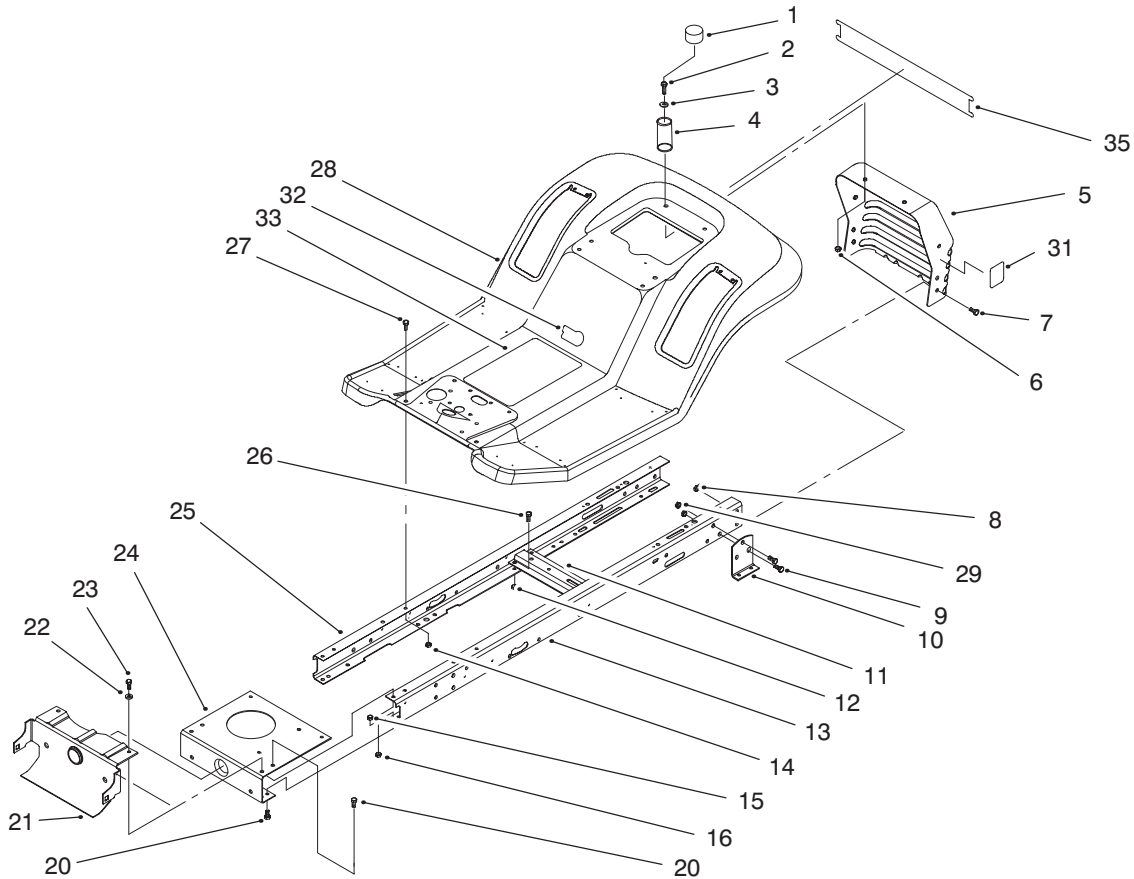

Sheet No.:2

Frame Assembly

Ref. No.	Part No.	Qty.	Description
1	701178	2	Cap-Protector
2	322-5	2	Screw-HH
3	3256-23	2	Washer-Flat
4	88-6220	2	Spring - Compression
5	88-3940-03	1	Panel - Rear
6	3296-29	2	Nut-Lock
7	322-3	4	Screw-HH
8	3296-29	4	Nut-Lock
9	322-3	4	Screw-HH
10	88-5260-03	2	Bracket-Transaxle Mount
11	88-4620-03	1	Bracket - Idler Pivot
12	3296-29	4	Nut-Lock
13	94-1999-03	1	Frame Rail-LH
14	3296-29	2	Nut-Lock
15	3296-29	6	Nut-Lock
16	3296-29	2	Nut-Lock
20	322-3	6	Screw-HH
21	88-5120-03	1	Support - Front Axle
22	3256-23	2	Washer-Flat
23	322-3	2	Screw-HH
24	88-4630-03	1	Plate - Engine Mounting
25	94-1998-03	1	Frame Rail-RH
26	322-3	4	Screw-HH
27	322-3	2	Screw-HH

Ref. No.	Part No.	Qty.	Description
28	88-3840	1	Body - Rear
29	3296-29	4	Nut-Lock
31	93-6678	1	Decal - Dump Valve
32	76-1340	1	Decal-USA (Only On: 71193)
33	93-6676	1	Decal-Instruction (Only On: 71217)
33	94-1238	1	Decal-Instruction (Only On: 71193)
35	94-3529	1	Decal-Rear Body