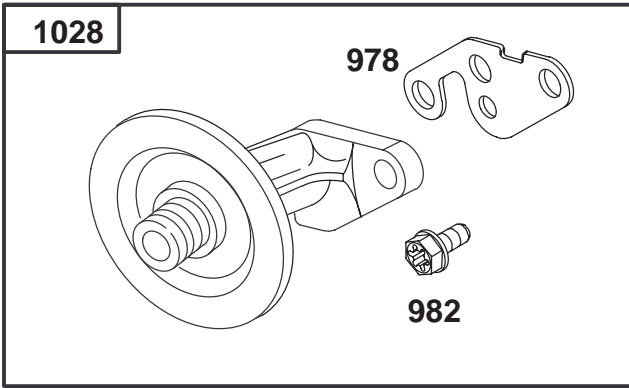

Assemblies include all parts shown in frames.

ENGINE BRIGGS & STRATTON MODEL 28N777-0174-01

Ref. No.	Part No.	Description	No. Used
★116	281402	Seal—O-Ring	1
305A	94619	Screw—Sem	1
★978	272888	Gasket—Adapter	1
979	496745	Cover—Pump	1
982	94773	Screw—Sem	1

Ref. No.	Part No.	Description	No. Used
1024	493884	Pump—Oil	1
1027	492932	Filter—Oil	1
1028	496744	Adapter—Filter	1

★ Included in Gasket Set—Part No. 495993.
△ Included in Valve Overhaul Kit—Part No. 495992.

● Included in Carburetor Kit—Part No. 498116.
◆ Included in Carburetor Gasket Set—Part No. 494385.