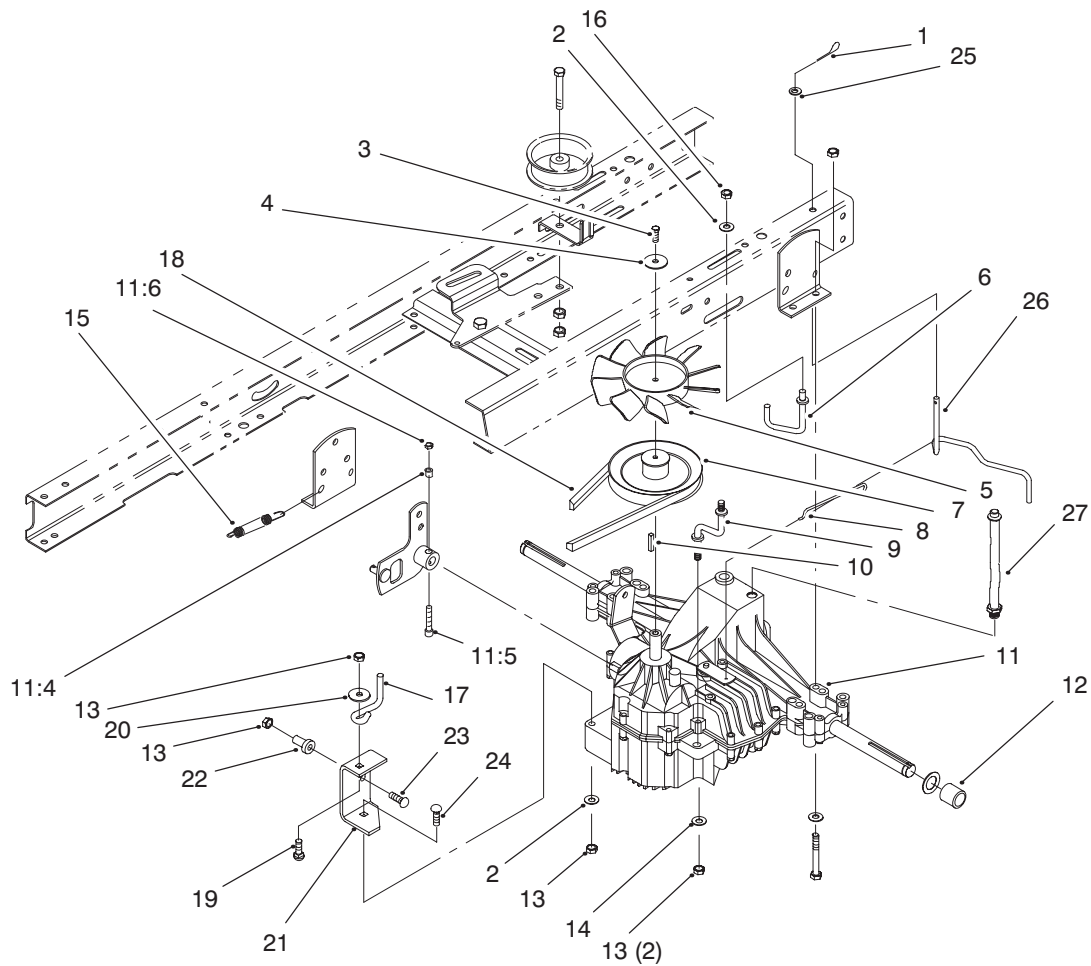

Sheet No.:12

Transaxle Assembly

Ref. No.	Part No.	Qty.	Description
1	3290-307	1	Pin-Cotter
2	3256-23	2	Washer-Flat
3	48-7620	1	Screw
4	3256-58	1	Washer-Fit
5	115271	1	Fan-Hydro
6	88-5960	1	Belt Guide - Trans. LH
7	88-6180	1	Pulley - Transmission
8	92-8856	1	Wire - Bypass
9	88-5620	1	Strap - Torque
10	80-6090	1	Key-Square
11	94-6775	1	Transaxle ASM-Hydro
12	88-5360	2	Spacer - Pulley
13	3296-29	5	Nut-Lock
14	3256-23	2	Washer-Flat
15	26-6701	1	Spring - Extension
16	32149-1	1	Nut-Keps
17	88-5460	1	Belt Guide - Trans
18	88-6280	1	V-Belt
19	3230-2	1	Screw-CARR
20	5-4460	1	Washer-Fender
21	92-6013-03	1	Bracket - Speed Control
22	65-5080	1	Bushing - Flanged
23	3230-5	1	Bolt-Carriage
24	3230-7	1	Bolt-Carriage

Ref. No.	Part No.	Qty.	Description
25	3256-22	1	Washer-Flat
26	92-8857	1	Lever - Bypass
27	94-1945	1	ASM-Breather Hose