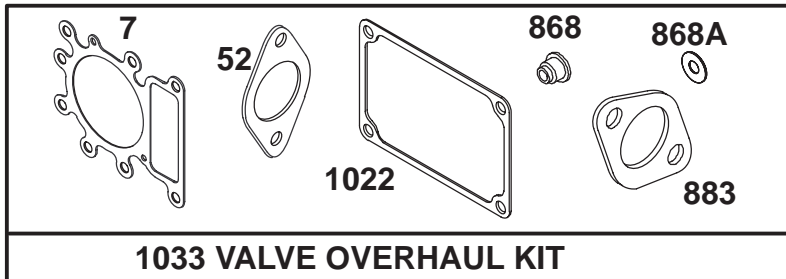

977 CARBURETOR GASKET SET

1033 VALVE OVERHAUL KIT