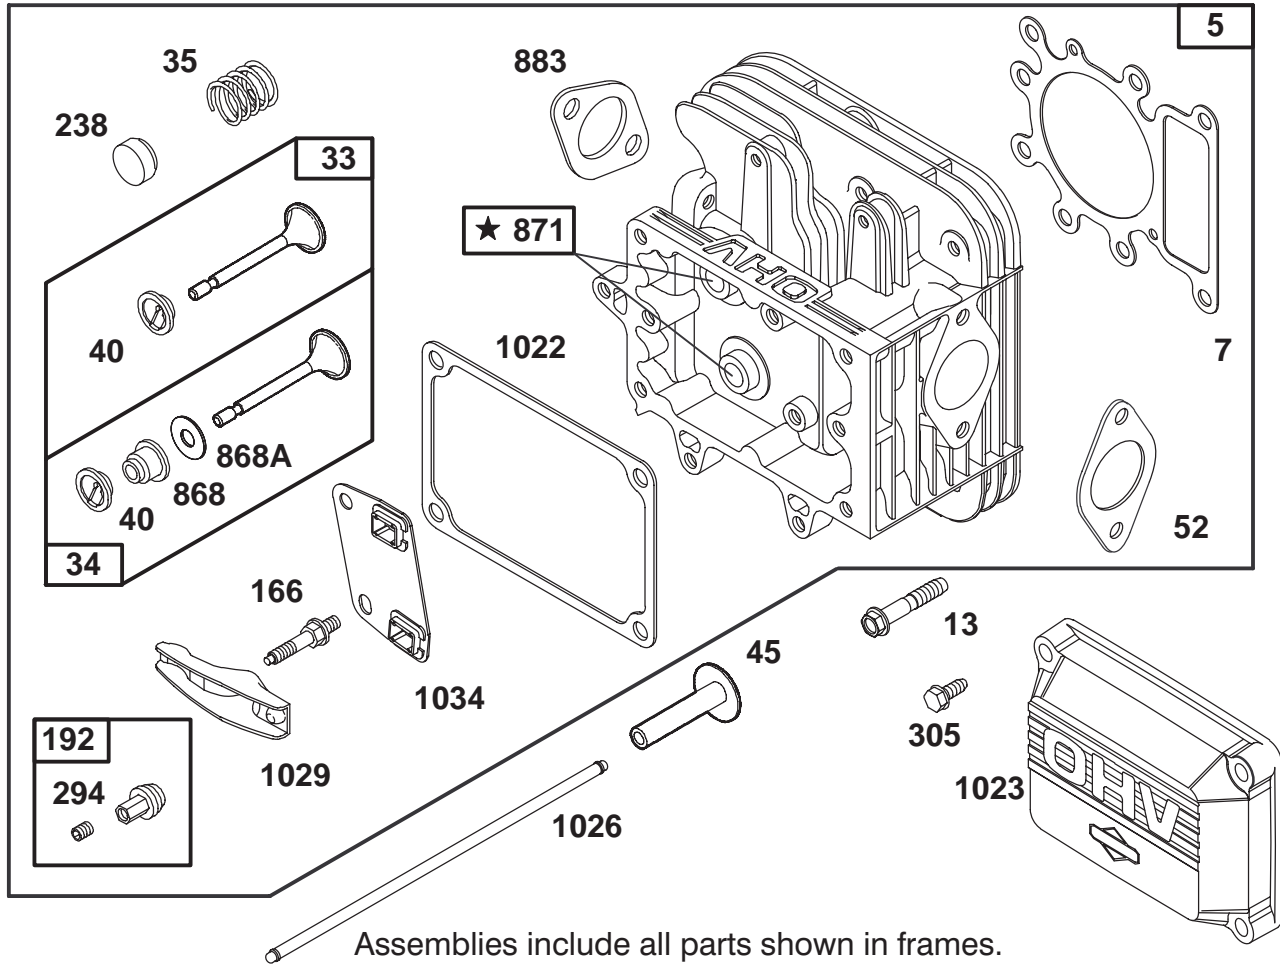

ENGINE BRIGGS & STRATTON MODEL 28N707-0131-01

Ref. No.	Part No.	Description	No. Used
5	495858	Head-Cylinder	1
Δ★7	272614	Gasket-Cylinder Head	1
13	94728	Screw-Cylinder Head	1
33	495856	Valve-Exhaust	1
34	495857	Valve-Intake	1
35	262811	Spring-Valve	1
40	224641	Retainer-Valve	1
45	262411	Tappet-Valve	1
Δ★52	272569	Gasket-Intake	1
166	94555	Stud-Rocker Arm	1
192	492160	Adjuster-Valve	1
238	262836	Cap-Valve	1
294	810068	Screw-Set	1

Ref. No.	Part No.	Description	No. Used
305	94786	Screw-Hex. Head	1
Δ★868	494435	Seal-Valve	1
Δ★868A	272610	Seal-Valve	1
871	262835	Bushing-Guide (Intake and Exhaust)	1
Δ★883	272293	Gasket-Exhaust	1
Δ★1022	272475	Gasket-Rocker Cover	1
1023	224552	Cover-Rocker	1
1026	494432	Rod-Push (Intake) Note: 495136 Rod-Push (Exhaust)	1
1029	224554	Arm-Rocker	1
1034	494432	Guide-Push Rod	1

★ Included in Gasket Set-Part No. 495993.

Δ Included in Valve Overhaul Kit-Part No. 495992.

● Included in Carburetor Kit-Part No. 498116.

◆ Included in Carburetor Gasket Set-Part No. 494385.