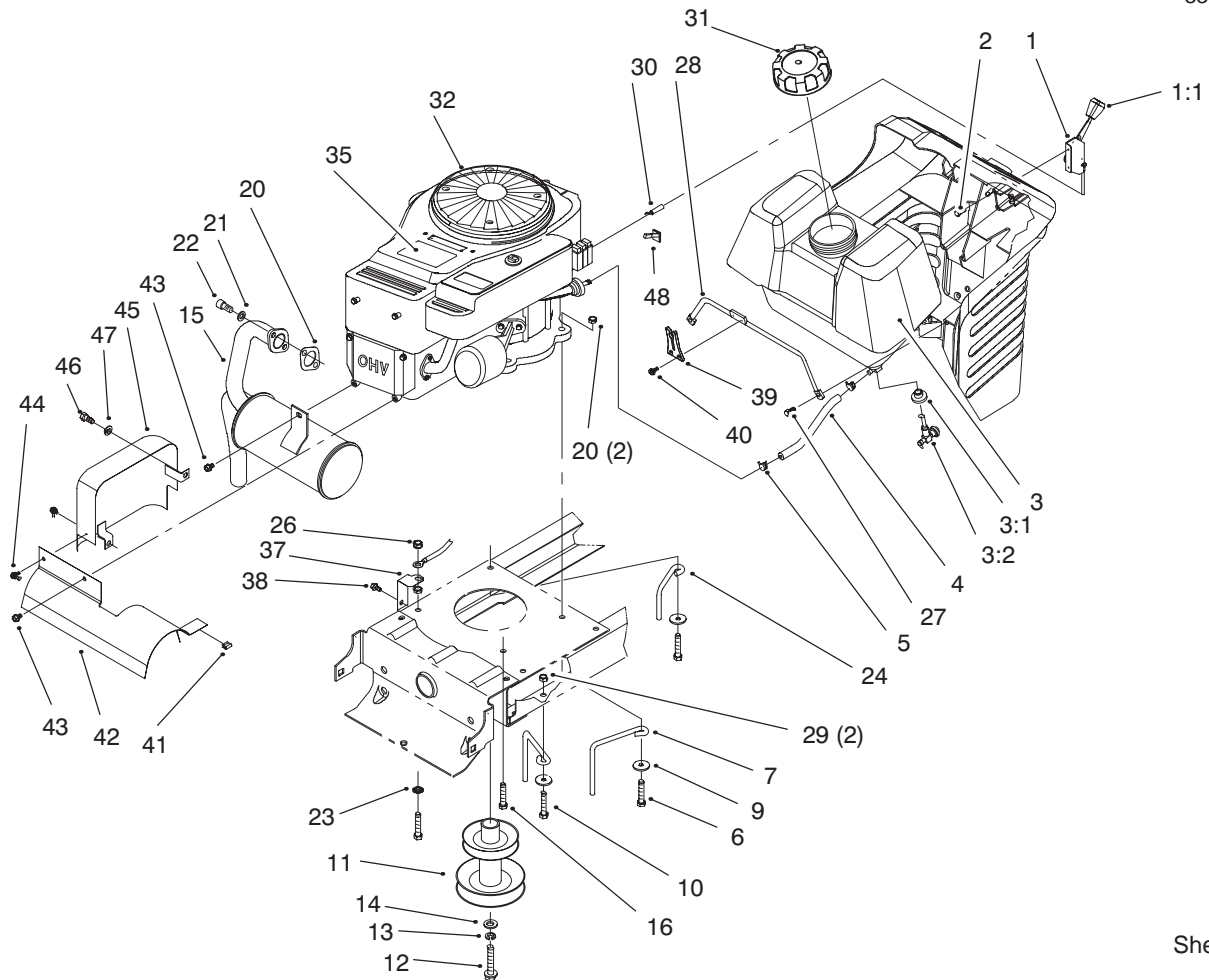

Sheet No.:8

Engine & Gas Tank Assembly

Ref. No.	Part No.	Qty.	Description
1	88-4340	1	Throttle Control ASM
1:1	66-0120	1	Knob
2	27-0220	2	Screw-Special HWH
3	88-3880	1	Gas Tank Assembly
3:1	104047	1	Bushing
3:2	104048	1	Assembly-Valve
4	47-2963	1	Fuel Line
5	2412-98	2	Clamp-Hose
6	322-9	3	Screw-HH
7	93-3854	3	Belt Guide - Engine
9	5-4460	4	Washer-Fender
10	322-5	2	Screw-HH
11	88-4850	1	Pulley - Engine (38")
12	26-0671	1	Bolt-Blade
13	3253-22	1	Washer-Lock
14	3256-25	1	Washer-Flt
15	94-1953	1	Muffler-Exhaust
16	9267154	1	Screw
20	88-4410	1	Gasket - Muffler
21	3253-4	2	Washer-Lock
22	3274-10	2	Screw-Sckt Hd
23	3255-8	1	Washer-Lock
24	93-3855	1	Belt Guide - R.h.
26	32149-1	2	Nut-Keps
27	27-0220	2	Screw-Special HWH
28	94-1952	1	Rod-Gas Tank

Ref. No.	Part No.	Qty.	Description
29	3296-29	4	Nut-Lock
30	88-4350	1	Cable ASM-Throttle
31	88-3980	1	Gas Cap ASM
32		1	Engine-14.5hp B&s Ohv D+ (Only On: 71193)
32		1	Engine-14.5hp Ohv Tq+ (Only On: 71217)
35	94-3525	1	Decal-Engine
37	93-3809	1	Bracket-Ground
38	9266714	1	Screw-HWHTF
39	94-1951	1	Latch-Hood
40	32144-112	2	Screw-Thd Form
41	93-3882	1	Clip-Tinnerman
42	93-3880-03	1	Shield - Muffler
43	9266714	2	Screw-HWHTF
44	32104-76	2	Screw-Self TAP
45	93-8450-03	1	Exhaust Shield Wa
46	322-3	1	Screw-HH
47	3253-4	1	Washer-Lock
48	88-4490	1	Reducer - Throttle Rpm (Only On: 71217)