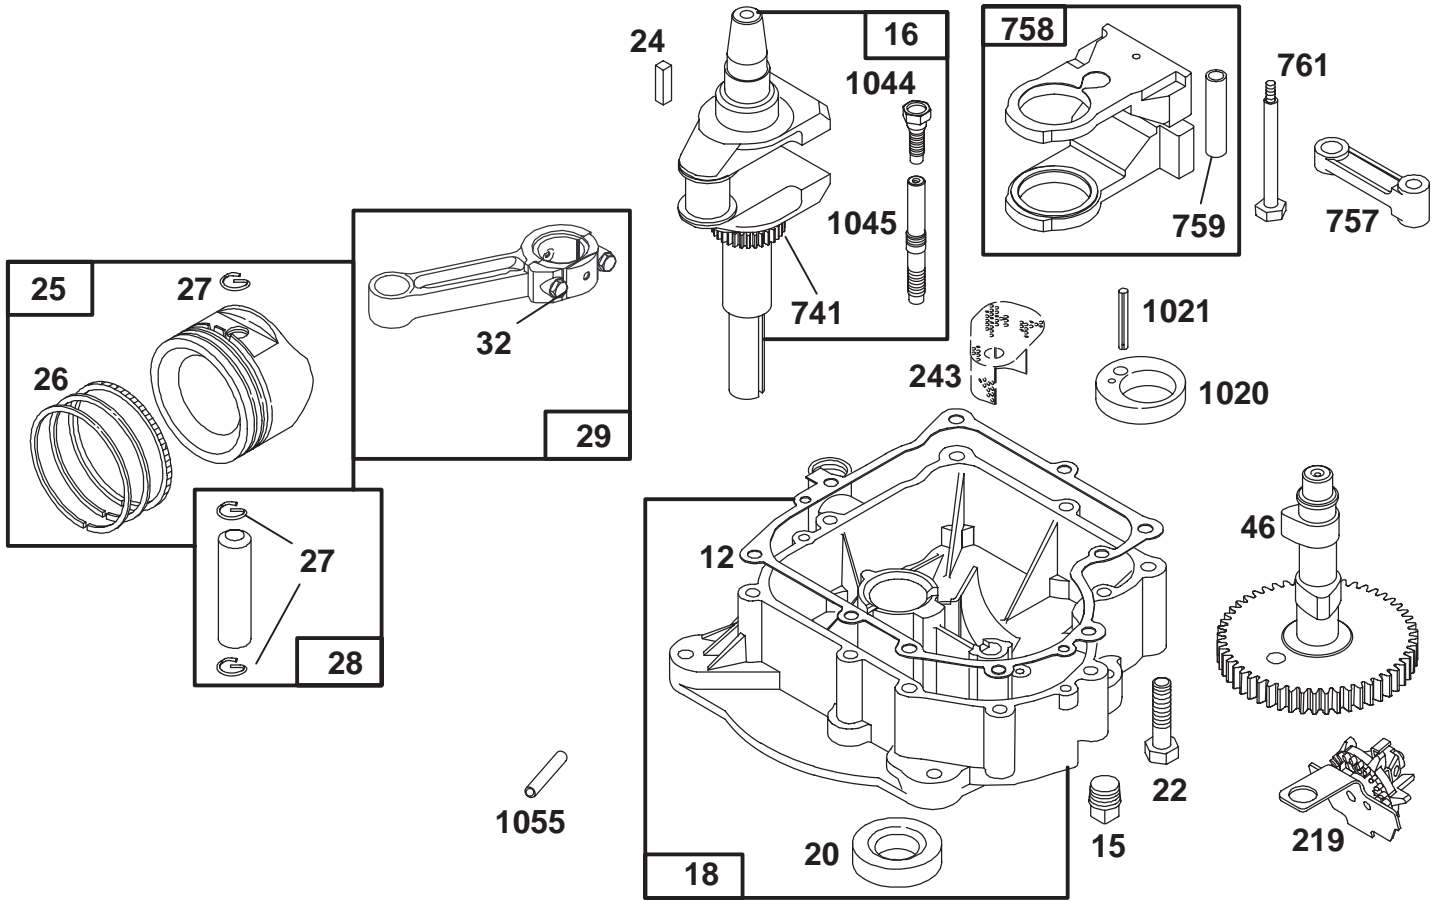

Assemblies include all parts shown in frames.

ENGINE BRIGGS & STRATTON MODEL 28N777-0174-01

Ref. No.	Part No.	Description	No. Used
★12	271916	Gasket-Crankcase (.015" Thick)	1
★	271997	Gasket-Crankcase (.005" Thick)	1
★	271996	Gasket-Crankcase (.009" Thick)	1
15	94239	Plug-Oil Drain	1
16	495162	Crankshaft	1
		Note: For Timing Gear Key-Order 94196.	1
18	496742	Base-Engine	1
★20	291675	Seal-Oil	1
22	94624	Screw-Sem	1
24	222698	Key-Flywheel	1
25	494860	Piston Assembly (Standard)	1
	495977	Piston Assy. (.010" O.S.)	1
	495978	Piston Assy. (.020" O.S.)	1
	495979	Piston Assy. (.030" O.S.)	1
26	495854	Ring Set (Standard)	1
	495852	Ring Set (.010" O.S.)	1
	495851	Ring Set (.020" O.S.)	1
	495855	Ring Set (.030" O.S.)	1

Ref. No.	Part No.	Description	No. Used
27	260924	Lock-Piston Pin	1
28	299691	Pin-Piston (Standard)	1
	391286	Pin-Piston (.005" O.S.)	1
29	494504	Rod-Connecting	1
	495490	Rod-Conn. (.020" U.S.)	1
32	94695	Screw-Conn. Rod (1 57/64" Long)	1
	94648	Screw-Conn. Rod (1 5/8" Long)	1
46	496885	Gear-Cam	1
219	490815	Gear-Governor	1
243	225076	Screen-Oil Pump	1
741	262932	Gear-Timing	1
757	213998	Link-Counterweight	1
758	399891	Counterweight Assy.	1
759	298909	Pin-Counterweight	1
761	94593	Screw-Counterweight	1
1020	262243	Eccentric	1
1021	94160	Pin-Eccentric	1
1044	94673	Screw-Shoulder	1
1045	231828	Extension-Crankshaft	1
1055	231931	Tube-Oil Pump	1

★ Included in Gasket Set-Part No. 495993.

△ Included in Valve Overhaul Kit-Part No. 495992.

● Included in Carburetor Kit-Part No. 498116.

◆ Included in Carburetor Gasket Set-Part No. 494385.