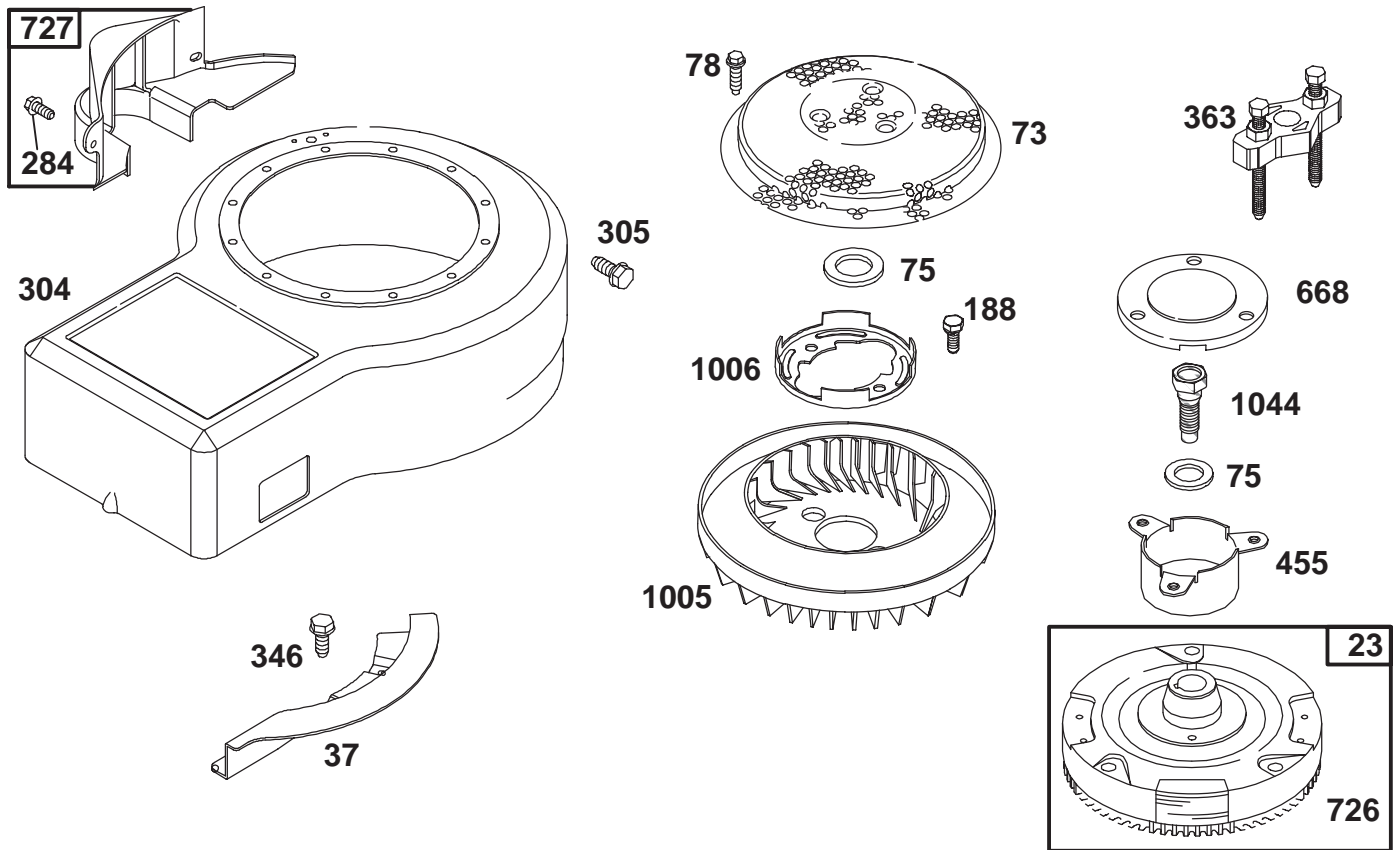

Assemblies include all parts shown in frames.

ENGINE BRIGGS & STRATTON MODEL 28N777-0174-01

Ref. No.	Part No.	Description	No. Used
23	492326	Flywheel	1
37	224502	Guard-Flywheel	1
73	224948	Screen-Rotating	1
75	225136	Washer-Spring	1
78	94954	Screw-Sem	1
188	94627	Screw-Sem	1
284	94073	Screw-Hex. Head	1
304	496431	Housing-Blower	1
346	93705	Screw-Hex. Head	1

Ref. No.	Part No.	Description	No. Used
363	19203	Puller-Flywheel	1
455	222561	Cup-Flywheel	1
668	280848	Spacer	1
726	392134	Gear-Ring (Includes Mtg. Hardware)	1
727	490324	Guard-Flywheel	1
1005	281355	Fan-Flywheel	1
1006	224413	Retainer-Fan	1
1044	94673	Screw-Shoulder	1

★ Included in Gasket Set-Part No. 494241.
◆ Included in Carburetor Gasket Set-Part No. 494385.

● Included in Carburetor Kit-Part No. 496622.