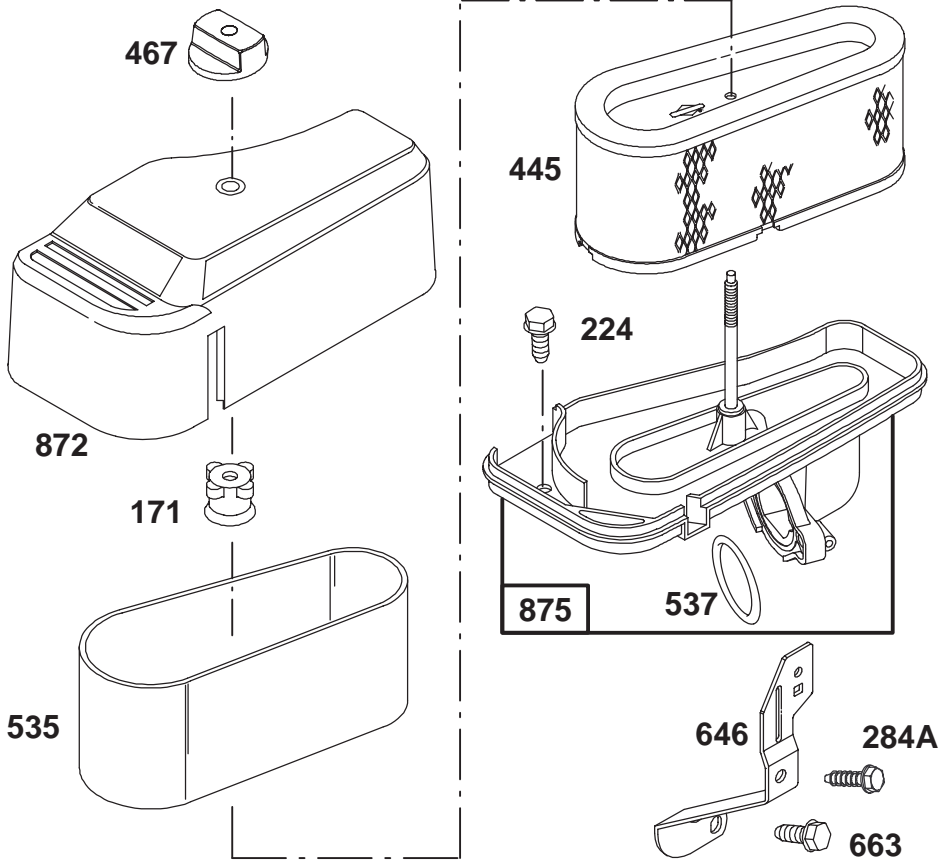

Assemblies include all parts shown in frames.

ENGINE BRIGGS & STRATTON MODEL 28N707-0131-01

Ref. No.	Part No.	Description	No. Used
171	281051	Nut—Air Cleaner Mtg.	1
224	94729	Screw—Air Cleaner Sem	1
284A	94704	Screw—Air Cleaner	1
445	493910	Filter—Air	1
467	493903	Knob—Air Cleaner	1
535	272403	Filter—Air	1

Ref. No.	Part No.	Description	No. Used
★537	281106	Gasket—Air Cleaner	1
646	224546	Brace—Air Cleaner	1
663	94620	Screw—Hex. Hd.	1
872	281361	Cover—Air Cleaner	1
875	495862	Body—Air Cleaner	1

★ Included in Gasket Set—Part No. 495993.
△ Included in Valve Overhaul Kit—Part No. 495992.

● Included in Carburetor Kit—Part No. 498116.
◆ Included in Carburetor Gasket Set—Part No. 494385.