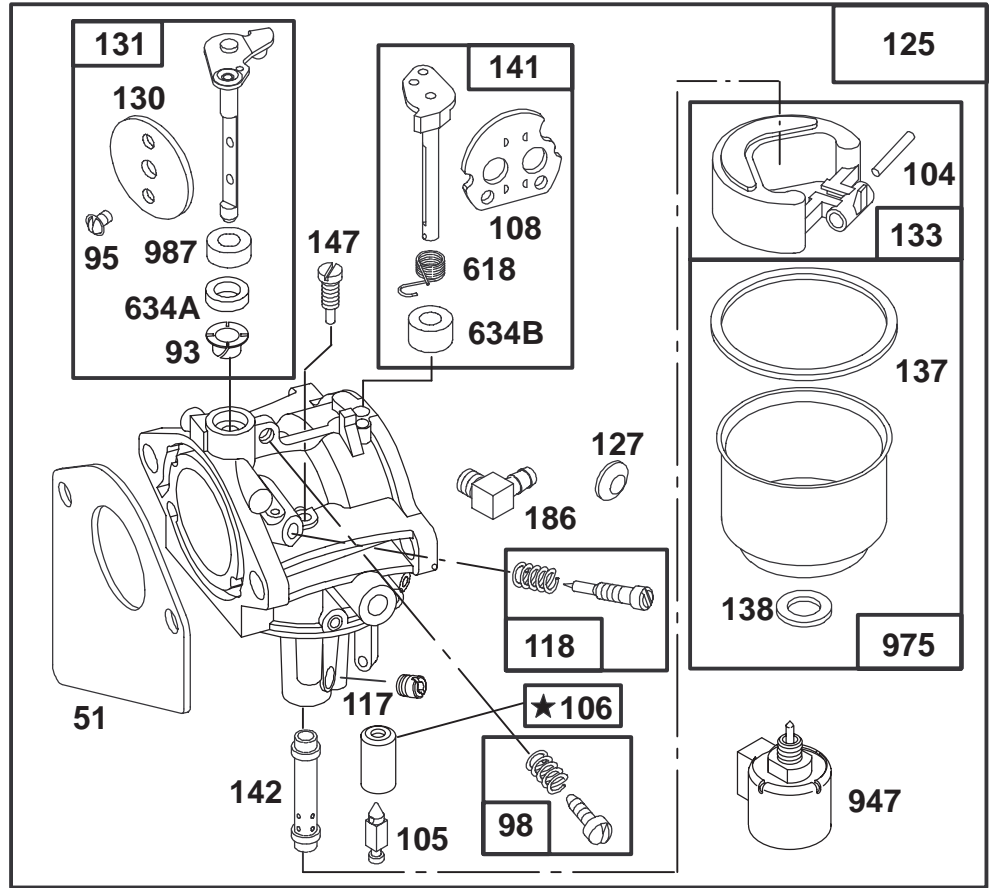

Contents

Description	Page	Description	Page
Frame Assembly	1	Pulley & Belt Assembly	
Hood Assembly	2	(38" Cutting Unit)	13
Seat Assembly	3	Suspension Assembly (38" Cutting Unit) .	14
Front Axle Assembly	4	Height Of Cut Assembly	15
Steering Assembly	5	Electrical Assembly	16
Engine & Gas Tank Assembly	6	Electrical Schematic	17
Clutch Assembly	7	Engine Briggs & Stratton	
Rear Wheel Assembly	8	Model 28N707-0131-01	18
Transaxle Assembly	9	Engine Briggs & Stratton	
Speed Control Assembly	10	Model 28N777-0174-01	27
Deck Assembly (38" Cutting Unit)	11	Hydro Transaxle Assembly	37
Deck Assembly (38" Cutting Unit)		Toro Part Number Index	40
(Continued)	12	Note:	

For example, a wheel assembly might be identified by reference number 6, the tire by 6:1, the valve by 6:2, and the wheel by 6:3. When you order the assembly identified by reference number 6, you receive all parts identified by reference numbers 6:1, 6:2, and 6:3. However, you may also order any part individually.

★ Included in Gasket Set—Part No. 495993.

△ Included in Valve Overhaul Kit—Part No. 495992.

● Included in Carburetor Kit—Part No. 498116.

◆ Included in Carburetor Gasket Set—Part No. 494385.

★ REQUIRES SPECIAL TOOLS TO INSTALL. SEE REPAIR INSTRUCTION MANUAL.