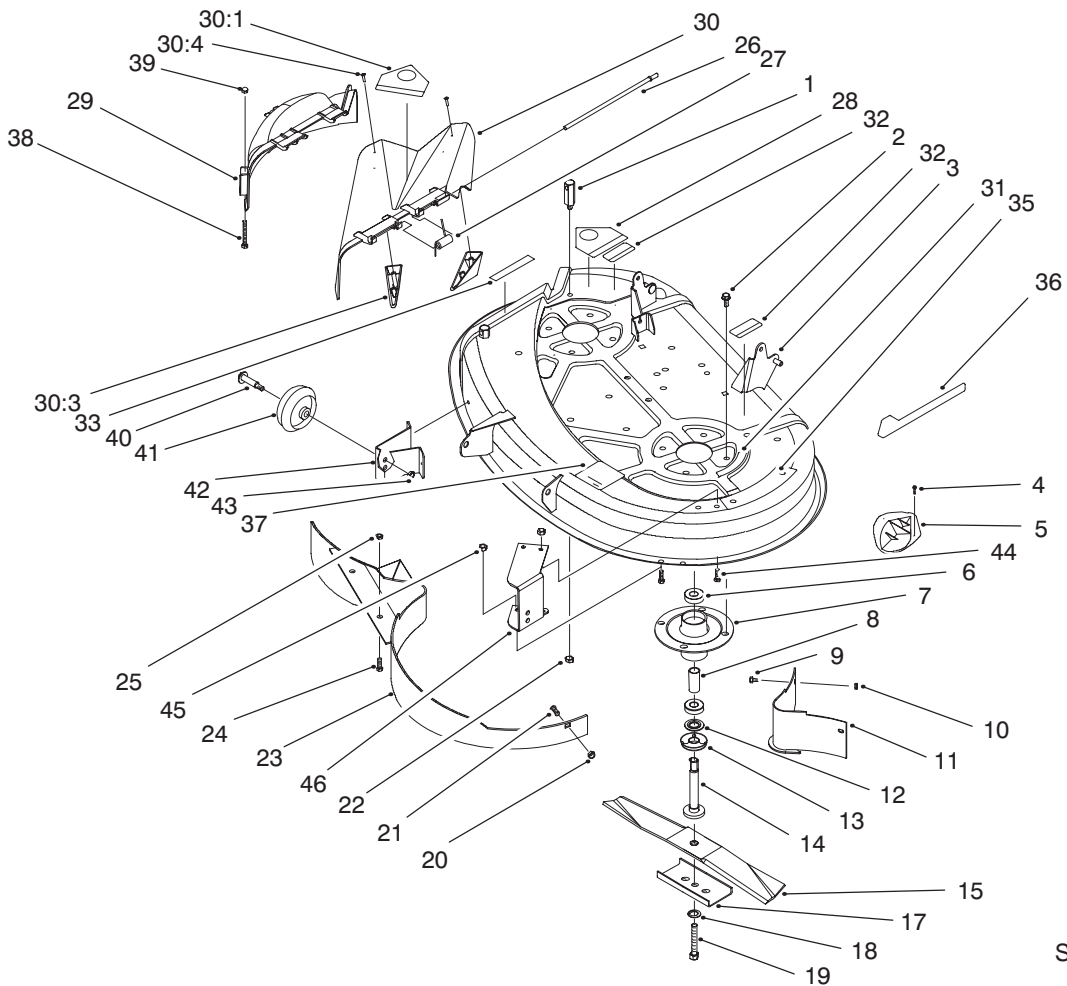

Sheet No.:16

Deck Assembly (38" Cutting Unit) (Continued)

Ref. No.	Part No.	Qty.	Description
30:1	93-1122	1	Decal – Danger (Only On: 71193)
30:1	93-7010	1	Decal – Danger (Only On: 71217)
30:3	93-7696	2	Kicker – Ce (Only On: 71217)
30:4	93-0231	4	Screw – Plastite (Only On: 71217)
31	68-3660	1	Decal – Shield Danger (Only On: 71193)
31	93-6677	1	Decal – Shield Danger (Only On: 71217)
32	55-4300	2	Decal–Warning (Only On: 71193)
32	93-6674	2	Decal–Warninig (Only On: 71217)
33	68-3650	1	Decal–Danger (Only On: 71193)
33	93-7009	1	Decal–Deflector Danger (Only On: 71217)
35	79-3140	1	Decal–Danger (Only On: 71193)
36	92-9520	1	Decal–Deck (Only On: 71193)
37	93-6679	1	Decal – Belt Routing

Ref. No.	Part No.	Qty.	Description
38	321-15	2	Screw–HH (Only On: 71193)
39	32111-7	2	Nut–Cap (Only On: 71193)
40	56-6591	2	Wheel Bolt (Only On: 71217)
41	701756	2	Wheel – Deck (Only On: 71217)
42	88-5740-03	1	Bracket–Deck Wheel RH (Only On: 71217)
43	3296-39	2	Nut–Lock (Only On: 71217)
44	322-3	6	Screw–HH (Only On: 71217)
45	3296-29	6	Nut–Lock (Only On: 71217)
46	93-3896-03	1	Bracket–Deck Wheel LH (Only On: 71217)