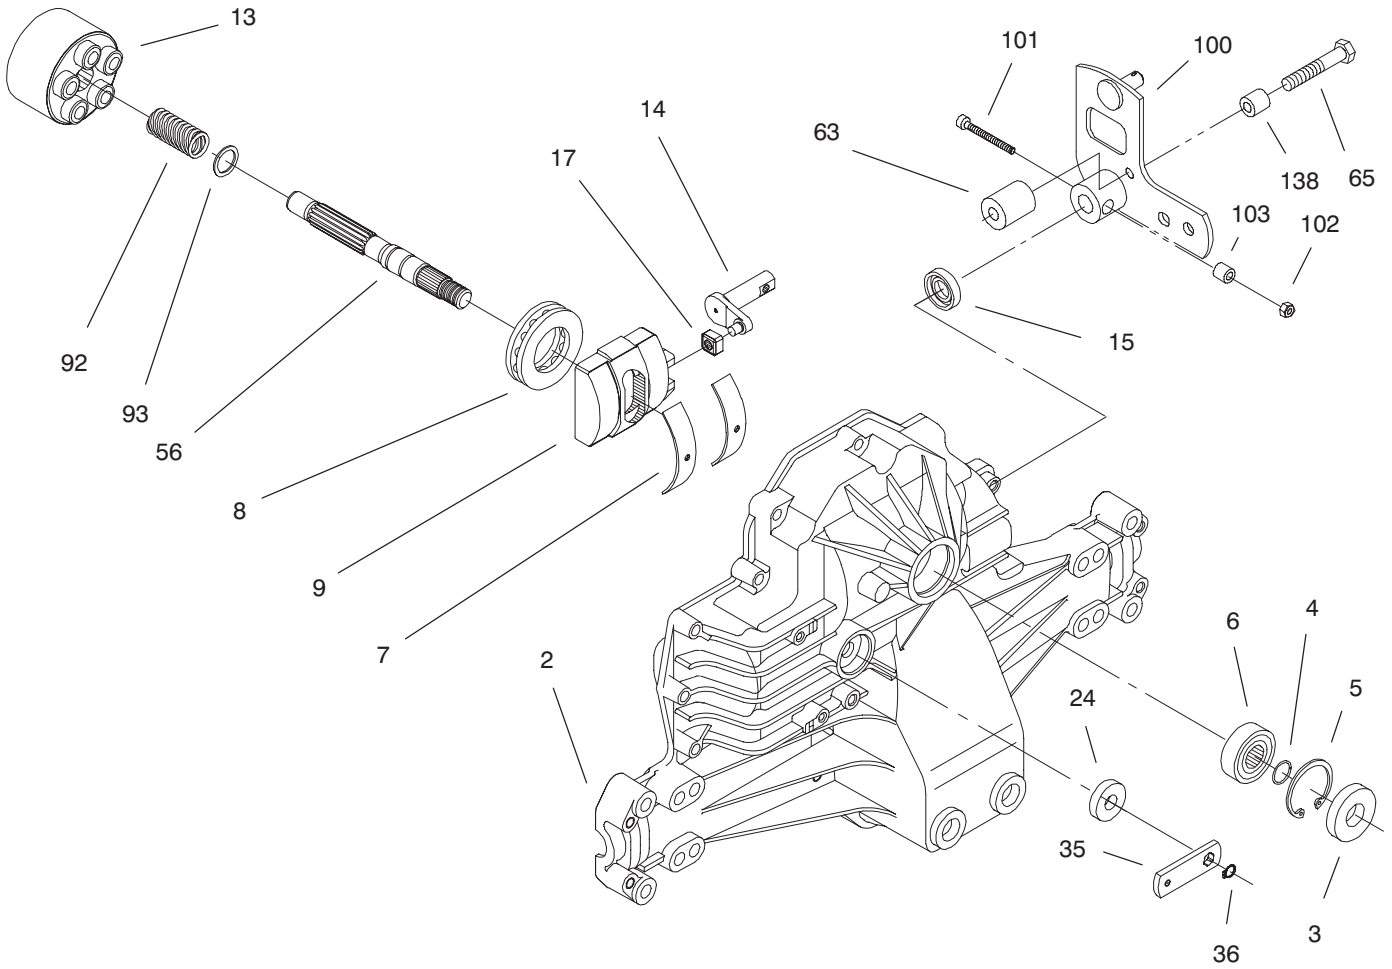

3318-837

HYDRO TRANSAXLE ASSEMBLY

Ref. No.	Part No.	Description	No. Used
2	94-1948	Upper Housing Assembly	1
3	92-6543	Seal - Lip	1
4	94-1902	Ring - Wire Retaining	1
5	94-1903	Ring - Retaining	1
6	94-1904	Bearing - Shaft Ball	1
7	94-1905	Bearing - Cradle	2
8	94-6922	Bearing - Thrust	1
9	94-1907	Swashplate - Variable	1
13	94-1908	Block - Cylinder Assembly	1
14	94-1909	Arm - Trunion	1
15	92-6544	Seal - Lip	1
17	94-1910	Guide - Slot	1
24	92-6545	Seal - Lip	1

Ref. No.	Part No.	Description	No. Used
35	92-6547	Arm - Bypass	1
36	936109	Ring - Retaining	1
56	94-1925	Shaft - Input	1
63		Spacer	1
65		Bolt	1
92	94-1936	Spring - Block	1
93	94-1937	Washer - Block Thrust	1
100		Control Arm Assembly	1
101		Socket Head Cap Screw	1
102		Nut	1
103		Spacer	1
138		Spacer	1