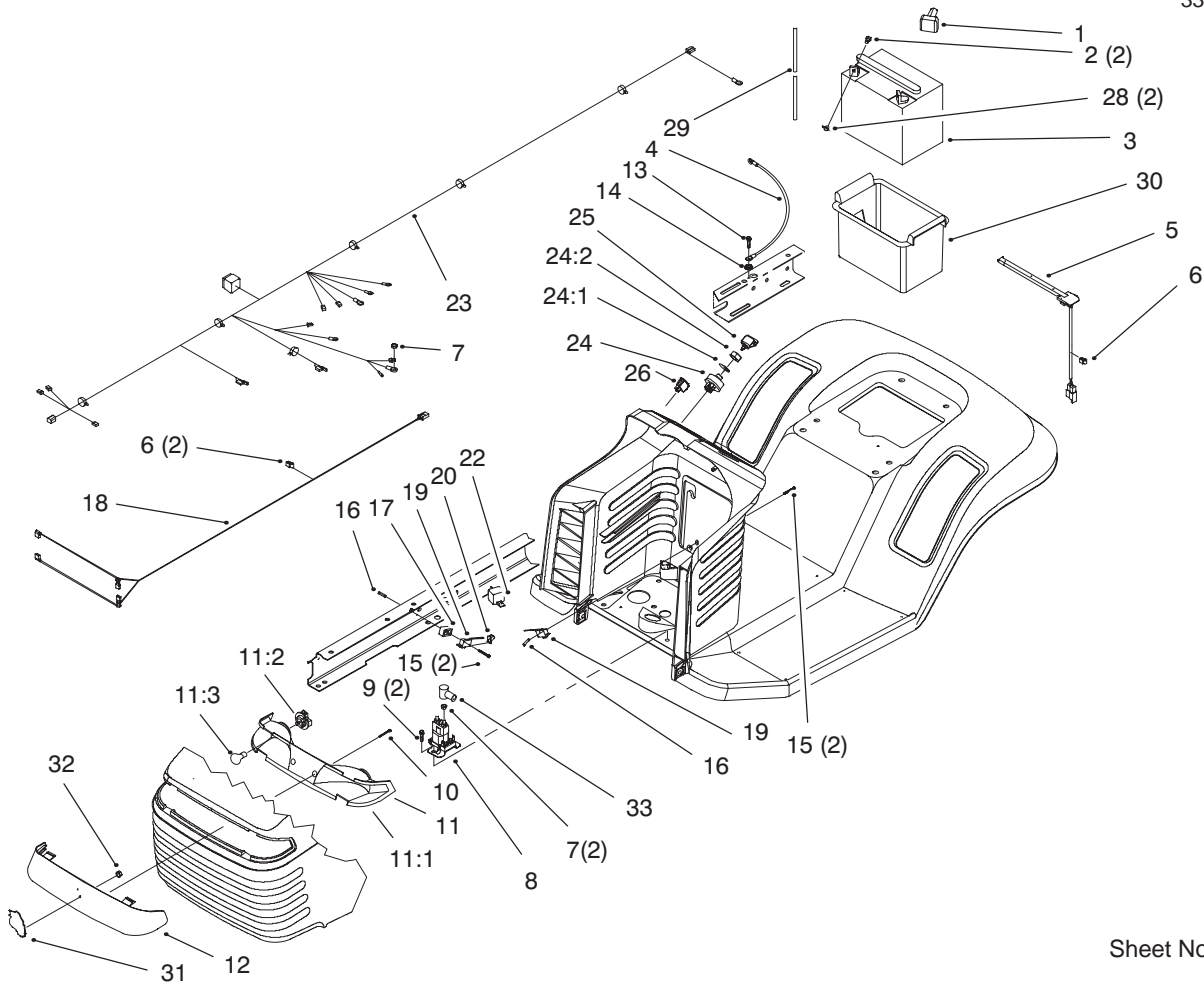

Sheet No.:20

Electrical Assembly

Ref. No.	Part No.	Qty.	Description
1	28-8080	1	Boot-Battery Terminal
2	321-4	2	Screw-HH
3	80-2600	1	Battery - 7 Plate
4	44-8110	1	Battery Cable -Neg
5	38-1420	1	Switch-Seat
6	702366	1	Clip-Wire Retainer
7	32149-2	3	Nut-Hex Lock
8	92-9845	1	Solenoid
9	9266714	2	Screw-HWHTF
10	32144-32	2	Screw-Plastic
11	88-3970	1	Reflector-Lamp
12	88-3960	1	Lense - Headlights
13	9266714	1	Screw-HWHTF
14	3255-7	1	Washer-Lock
15	93-0539	4	Screw-PPH
16	3290-354	2	Nut-Speed
17	88-4880	1	Spacer - Microswitch
18	88-4320	1	Harness-Wire
19	88-9932	2	Switch - Micro
20	93-3240	1	Seal-Plunger
22	116397	1	Relay
23	93-3810	1	Wire Harness
24	88-9830	1	Switch-Ignition
24:1	3254-5	1	Washer-Lock(F/W Switch)

Ref. No.	Part No.	Qty.	Description
24:2	218-461	1	Nut-HH (F/W Sw)
25	63-8360	1	Key-Ignition
26	92-8875	1	Switch-Rocker
28	32103-22	2	Nut-Wing
29	56-2540	1	Tube-Vent Use w/80-2600
30	88-4040	1	Battery Box
31	80-2240	1	Plate-Name Grille
32	3290-299	1	Nut - Tinnerman
33	94-5362	1	Boot-Terminal Insulator