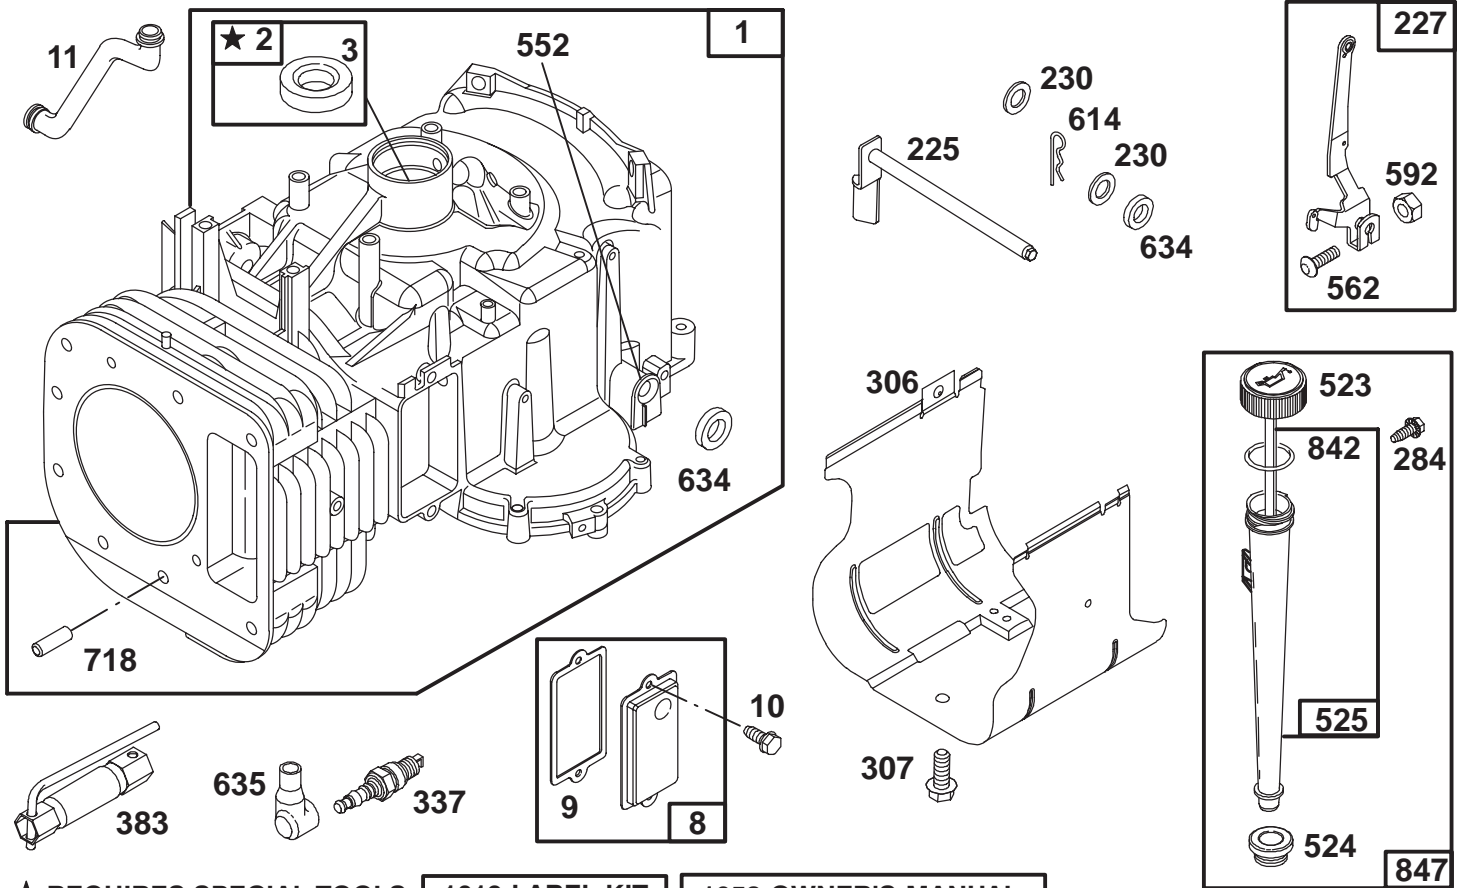

★ **REQUIRES SPECIAL TOOLS TO INSTALL. SEE REPAIR INSTRUCTION MANUAL.**

1019 LABEL KIT

1058 OWNER'S MANUAL

Assemblies include all parts shown in frames.

ENGINE BRIGGS & STRATTON MODEL 28N777-0174-01

Ref. No.	Part No.	Description	No. Used
1	496412	Cylinder Assembly	1
2	399265	Bearing-Cylinder	1
★3	391086	Seal-Oil	1
8	495735	Breather Assembly	1
★9	27803	Gasket-Valve Cover	1
10	94621	Screw-Sem	1
11	281246	Tube-Breather	1
225	495157	Crank-Governor	1
227	493935	Lever Assy.-Governor	1
230	94742	Washer-Governor Lever	1
284	94073	Screw-Hex. Head	1
306	225020	Shield-Cylinder	1
307	94623	Screw-Self Tap	1
337	491055	Plug-Spark	1
383	89838	Wrench-Spark Plug	1

Ref. No.	Part No.	Description	No. Used
523	495230	Cap-Oil Fill	1
★524	281370	Seal-Fill Tube	1
525	496113	Tube-Oil Fill	1
552	231597	Bushing-Gov. Crank	1
562	92613	Bolt-Carriage	1
592	231082	Nut-Hex.	1
614	93306	Pin-Cotter	1
★634	491323	Seal-Governor	1
635	280872	Elbow-Spark Plug	1
718	230192	Pin-Dowel	1
★842	270920	Seal-Oil Fill Cap	1
847	496415	Fill Group-Oil	1
1019	496758	Label Kit	1
1058	273132	Owner's Manual	1

★ Included in Gasket Set-Part No. 495993.

△ Included in Valve Overhaul Kit-Part No. 495992.

● Included in Carburetor Kit-Part No. 498116.

◆ Included in Carburetor Gasket Set-Part No. 494385.