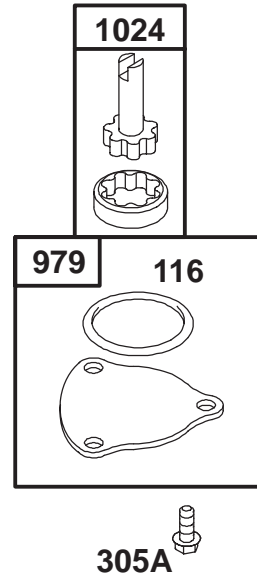

Assemblies include all parts shown in frames.

ENGINE BRIGGS & STRATTON MODEL 28N777-0174-01

Ref. No.	Part No.	Description	No. Used
★116	281402	Seal—O-Ring	1
305A	94619	Screw—Sem	1
★978	272888	Gasket—Adapter	1
979	496745	Cover—Pump	1
982	94773	Screw—Sem	1

Ref. No.	Part No.	Description	No. Used
1024	493884	Pump—Oil	1
1027	492932	Filter—Oil	1
1028	496744	Adapter—Filter	1

★ Included in Gasket Set—Part No. 495993.
△ Included in Valve Overhaul Kit—Part No. 495992.

● Included in Carburetor Kit—Part No. 498116.
◆ Included in Carburetor Gasket Set—Part No. 494385.