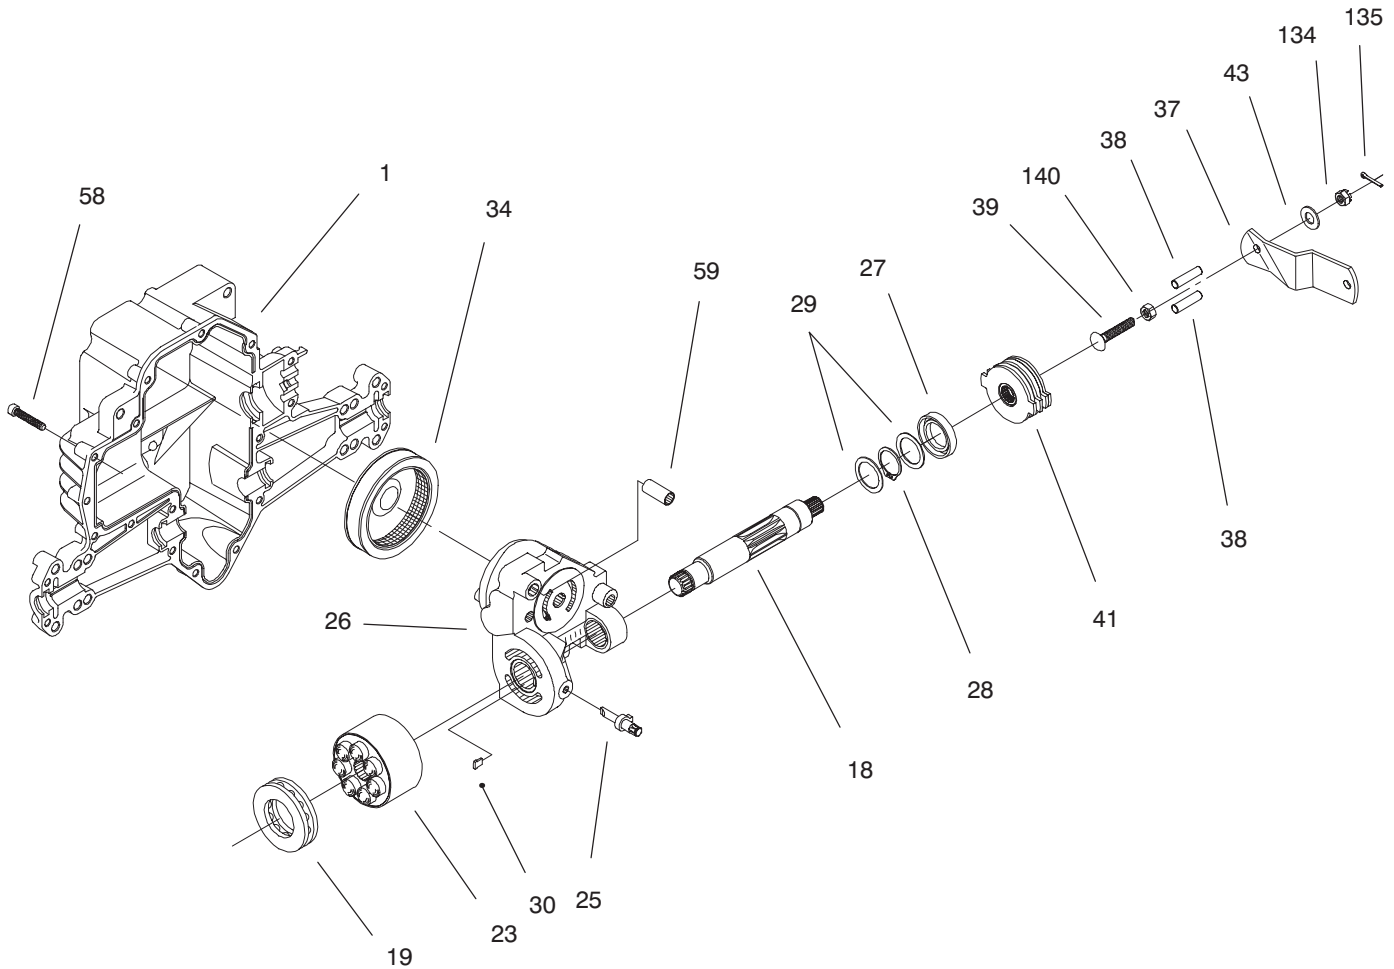

HYDRO TRANSAXLE ASSEMBLY (Continued)

Ref. No.	Part No.	Description	No. Used
1	94-1946	Housing - Lower	1
18	94-1947	Shaft - Motor	1
19	94-6923	Bearing - Thrust	1
23	94-1913	Block - Cyl. (Motor) Ass'y	1
25	94-1914	Actuator - Bypass	1
26	94-1915	Center Section Assembly	1
27	94-1916	Seal - Lip	1
28	94-1917	Ring - Retaining	1
29	94-1918	Washer	2
30	94-6925	Bypass Plate	1
34	94-1920	Oil Filter Element	1

Ref. No.	Part No.	Description	No. Used
37	93-3861	Lever - Brake	1
38	92-6549	Pin - Actuating	2
39	94-1923	Bolt	1
41	94-1919	Brake Rotor/Stator Kit	1
43	5-4460	Washer - Fender	1
58	94-1926	Bolt	21
59	94-1927	Pin	2
134	93-3807	Nut - Castle	1
135	3272-7	Pin - Cotter	1
140	3296-20	Nut - Lock	1