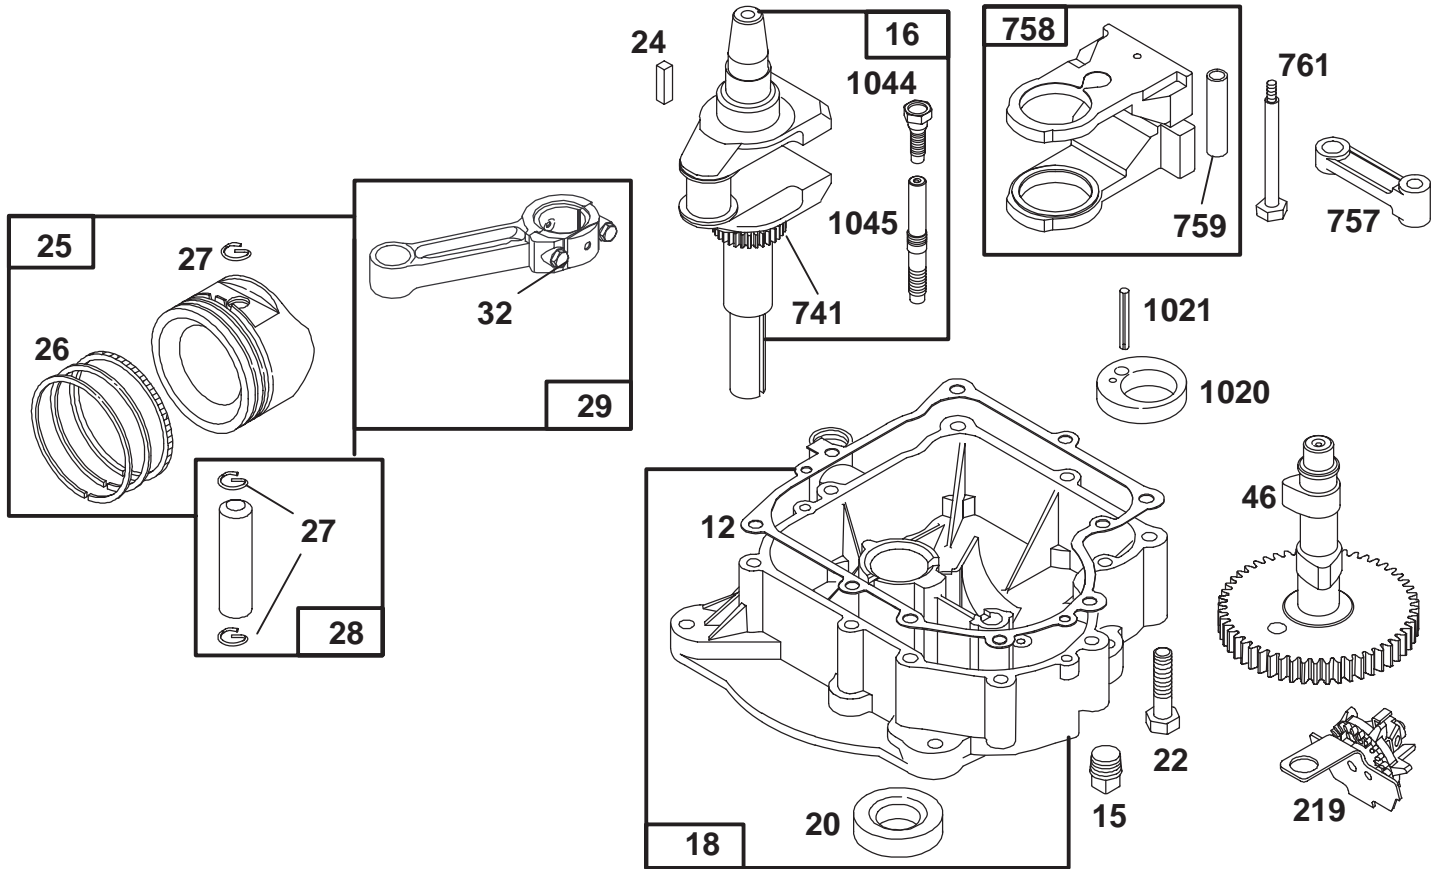

Assemblies include all parts shown in frames.

ENGINE BRIGGS & STRATTON MODEL 28N707-0131-01

Ref. No.	Part No.	Description	No. Used	Ref. No.	Part No.	Description	No. Used
★12	271916	Gasket—Crankcase (.015" Thick)	1	27	260924	Lock—Piston Pin	1
★	271997	Gasket—Crankcase (.005" Thick)	1	28	299691	Pin—Piston (Standard)	1
★	271996	Gasket—Crankcase (.009" Thick)	1	391286	Pin—Piston (.005" O.S.)	1	
15	94239	Plug—Oil Drain	1	29	494504	Rod—Connecting	1
16	495162	Crankshaft	1	495490	Rod—Conn. (.020" U.S.)	1	
		Note: For Timing Gear Key—Order 94196.	1	32	94695	Screw—Conn. Rod (1 57/64" Long)	1
18	494238	Base—Engine	1		94648	Screw—Conn. Rod (1 5/8" Long)	1
★20	291675	Seal—Oil	1	46	496884	Gear—Cam	1
22	94624	Screw—Sem	1	219	490815	Gear—Gov.	1
24	222698	Key—Flywheel	1	741	262932	Gear—Timing	1
25	494860	Piston Assembly (Standard)	1	757	213998	Link—Counterweight	1
	495977	Piston Assy. (.010" O.S.)	1	758	399891	Counterweight Assy.	1
	495978	Piston Assy. (.020" O.S.)	1	759	298909	Pin—Counterweight	1
	495979	Piston Assy. (.030" O.S.)	1	761	94593	Screw—Counterweight	1
26	495854	Ring Set (Standard)	1	1020	262243	Eccentric	1
	495852	Ring Set (.010" O.S.)	1	1021	94160	Pin—Eccentric	1
	495851	Ring Set (.020" O.S.)	1	1044	94673	Screw—Shoulder	1
	495855	Ring Set (.030" O.S.)	1	1045	231828	Extension—Crankshaft	1

★ Included in Gasket Set—Part No. 495993.

△ Included in Valve Overhaul Kit—Part No. 495992.

● Included in Carburetor Kit—Part No. 498116.

◆ Included in Carburetor Gasket Set—Part No. 494385.