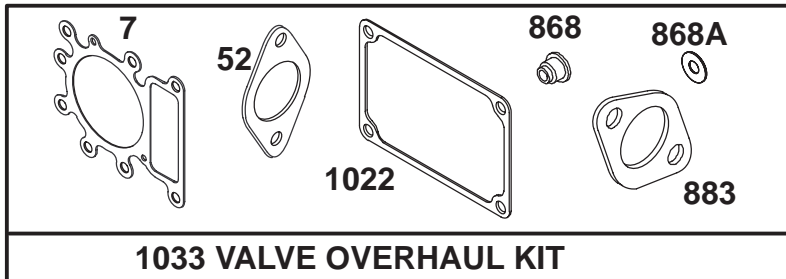

Assemblies include all parts shown in frames.

ENGINE BRIGGS & STRATTON MODEL 28N707-0131-01

Ref. No.	Part No.	Description	No. Used
★3	391086	Seal—Oil	1
△★7	272614	Gasket—Cylinder Head	1
★9	27803	Gasket—Valve Cover	1
★12	271916	Gasket—Crankcase (.015" Thick)	1
★	271997	Gasket—Crankcase (.005" Thick)	1
★	271996	Gasket—Crankcase (.009" Thick)	1
★20	291675	Seal—Oil	1
●◆51	272465	Gasket—Carburetor	1
△★52	272569	Gasket—Carburetor	1
●93	281346	Bushing—Throttle Shaft	1
●95	94098	Screw—Throttle	1
●104	231789	Pin—Float Hinge	1
●105	231855	Valve—Inlet Needle	1
●106	231854	Seat—Inlet	1
●117	231858	Jet—Main	1
121	498116	Carburetor Kit	1
●127		Plug—Welch (Sold in Kit Only).	1

Ref. No.	Part No.	Description	No. Used
●◆137	281165	Gasket—Float Bowl	1
●◆138	281164	Washer—Float Bowl	1
●142	231990	Nozzle—Carburetor	1
●147	231985	Jet—Pilot	1
358	495993	Gasket Set	1
★524	281370	Seal—Fill Tube	1
★537	281106	Gasket—Air Cleaner	1
★634	491323	Seal—Governor	1
●634A	398970	Seal—Throttle Shaft	1
●634B	281168	Seal—Choke Shaft	1
★842	270920	Seal—Oil Filler Cap	1
△★868	494435	Seal—Valve	1
△★868A	272610	Seal—Valve	1
★883	272293	Gasket—Exhaust	1
977	494385	Carburetor Gasket Set	1
★978	272888	Gasket—Adapter	1
●987	281166	Seal—Throttle Shaft	1
△★1022	272475	Gasket—Rocker Cover	1
1033	495992	Kit—Valve Overhaul	1

★ Included in Gasket Set—Part No. 495993.
△ Included in Valve Overhaul Kit—Part No. 495992.

● Included in Carburetor Kit—Part No. 498116.
◆ Included in Carburetor Gasket Set—Part No. 494385.