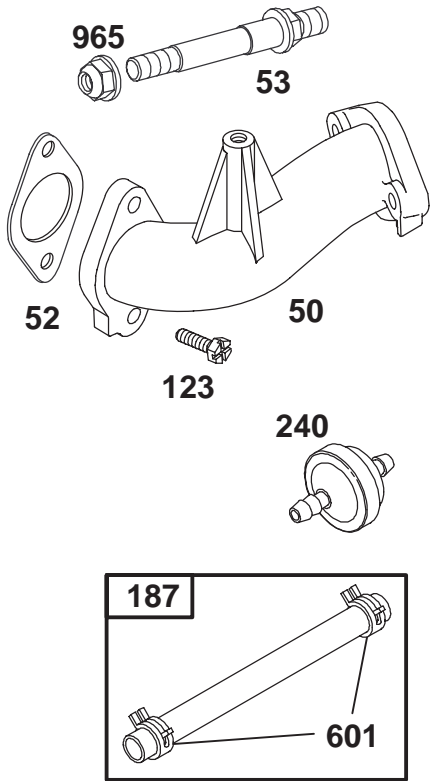

★ REQUIRES SPECIAL TOOLS TO INSTALL. SEE REPAIR INSTRUCTION MANUAL.