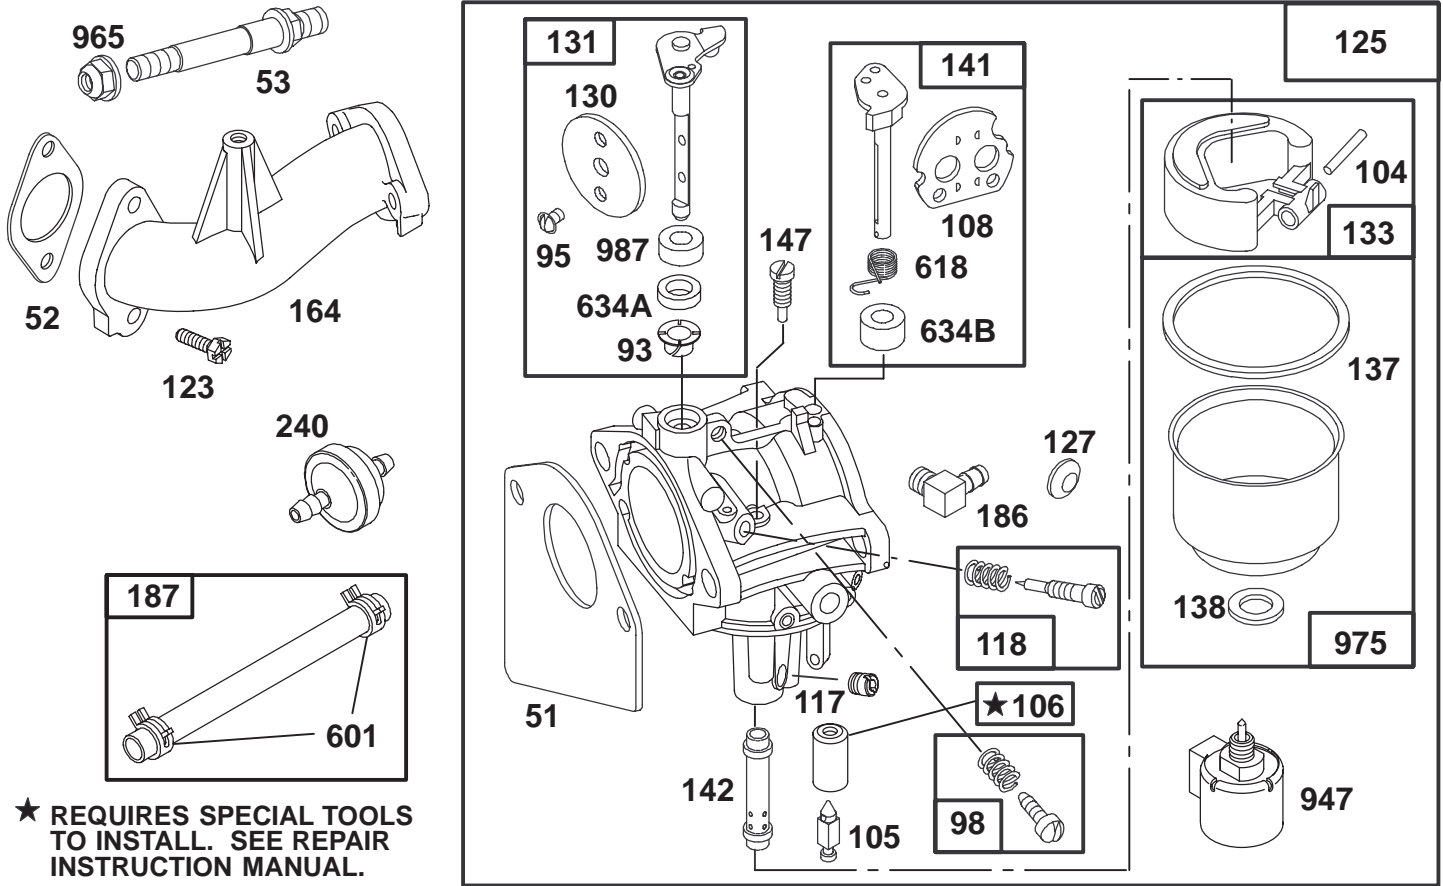

★ REQUIRES SPECIAL TOOLS TO INSTALL. SEE REPAIR INSTRUCTION MANUAL.

Assemblies include all parts shown in frames.

ENGINE BRIGGS & STRATTON MODEL 28N777-0174-01

Ref. No.	Part No.	Description	No. Used
◆51	272465	Gasket—Carburetor	1
△★52	272569	Gasket—Carburetor	1
53	94637	Stud—Carb. Mtg.	1
●93	281346	Bushing—Throttle Shaft	1
●95	94098	Screw—Throttle	1
98	495800	Screw—Idle Adjust	1
●104	231789	Pin—Float Hinge	1
●105	231855	Valve—Inlet Needle	1
●106	231854	Seat—Inlet	1
108	224540	Valve—Choke	1
●117	231858	Jet—Main	1
117A	231850	Jet—Main (High Altitude)	1
118	495932	Valve—Needle	1
123	94616	Screw—Elbow Mtg.	1
125	498061	Carburetor	1
●127		Plug—Welch (Sold in Kit Only)	1
130	224539	Valve—Throttle	1
131	494379	Shaft—Throttle	1

Ref. No.	Part No.	Description	No. Used
133	494381	Float—Carburetor	1
●◆137	281165	Gasket—Float Bowl	1
●◆138	281164	Washer—Float Bowl	1
141	495931	Shaft—Choke	1
●142	231990	Nozzle—Carburetor	1
●147	231985	Jet—Pilot	1
164	214047	Manifold—Intake	1
186	493496	Elbow—Fuel Pipe	1
187	393815	Line—Fuel (11" Long, Cut to Suit)	1
240	394358	Filter—Fuel	1
601	93053	Clamp—Hose	1
618	262803	Spring—Choke Return	1
●634A	398970	Seal—Throttle Shaft	1
●634B	281168	Seal—Choke Shaft	1
947	497157	Solenoid	1
965	94010	Nut—Hex.	1
975	495933	Bowl—Float	1
●987	281166	Seal—Throttle Shaft	1

★ Included in Gasket Set—Part No. 495993.

△ Included in Valve Overhaul Kit—Part No. 495992.

● Included in Carburetor Kit—Part No. 499116.

◆ Included in Carburetor Gasket Set—Part No. 494385.