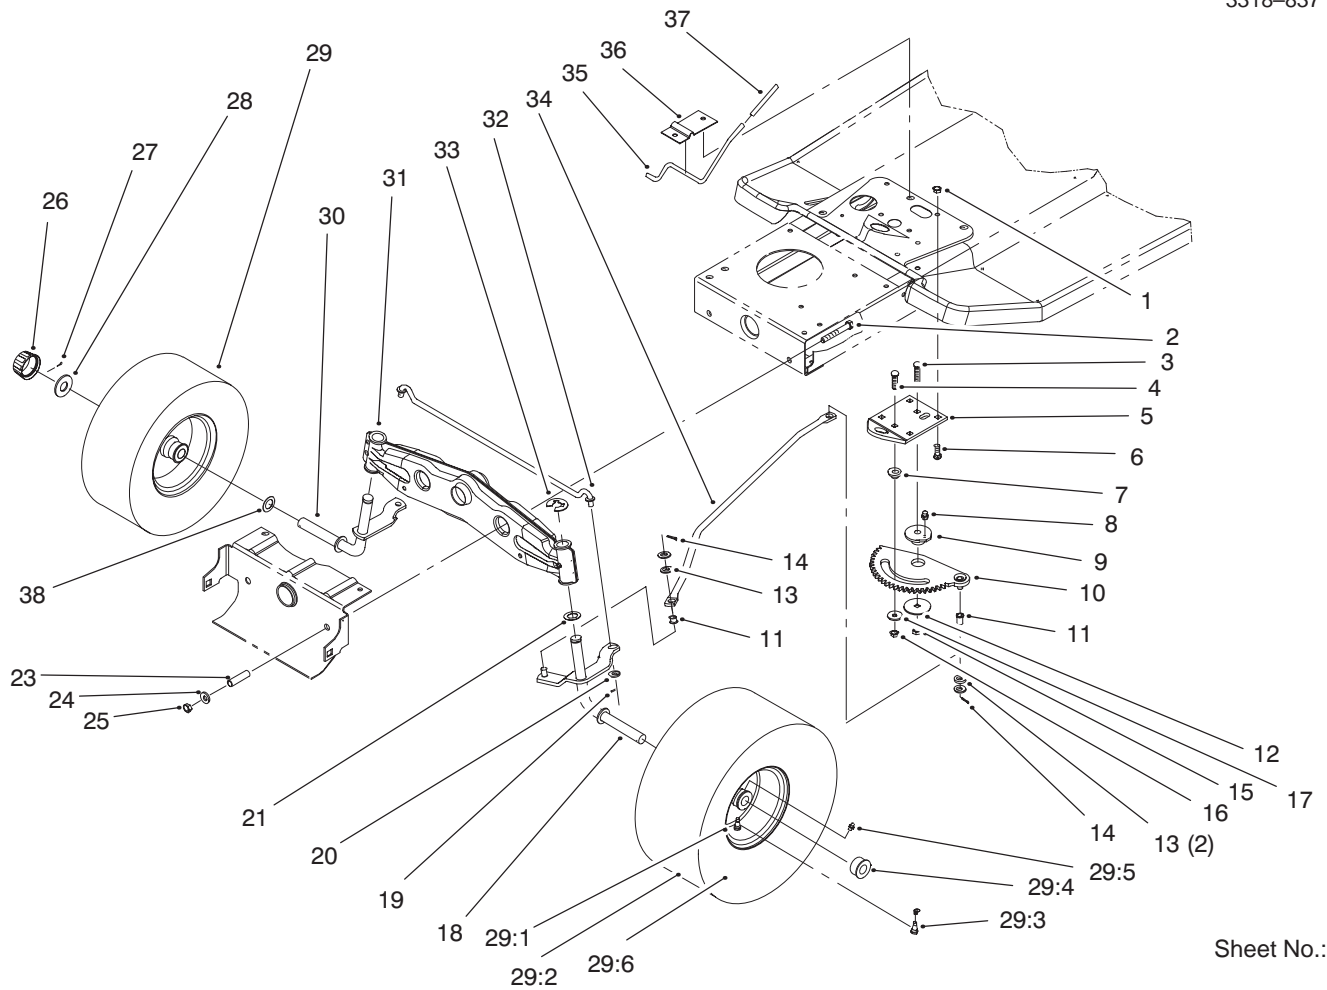

Sheet No.:5

Front Axle Assembly

Ref. No.	Part No.	Qty.	Description
1	3296-29	4	Nut-Lock
2	323-13	2	Screw-HH
3	3231-4	1	Bolt-CARR
4	3230-3	1	Screw-CARR
5	88-5130-03	1	Bracket - Steering Rack
6	3230-1	4	Bolt-CARR
7	88-5010	1	Spacer - Steering Rack
8	302-26	1	Fitting-Grease
9	88-4670	1	Bushing - Eccentric
10	88-5200	1	Steering Rack W.a.
11	52-2891	2	Bushing - Steering Links
12	111419	1	Washer-Bearing
13	3256-25	4	Washer-Flt
14	3272-10	2	Pin-Cotter
15	3296-39	1	Nut-Lock
16	3296-29	1	Nut-Lock
17	5-4460	1	Washer-Fender
18	92-7890-03	1	Spindle Wa-LH
19	3272-10	2	Pin-Cotter
20	3256-24	2	Washer-Flat
21	3-6498	2	Washer-Thrust
23	88-5470	2	Spacer - Front Axle
24	3256-24	2	Washer-Flat

Ref. No.	Part No.	Qty.	Description
25	3296-39	2	Nut-Lock
26	61-9780	2	Hubcap
27	3272-12	2	Pin-Cotter
28	28-2480	2	Washer-Flat
29	88-4280	2	Front Wheel & Tire ASM
29:1	88-4370	2	Rim ASM - 15" Front
29:2	88-4070	2	Tire 15 X 6.00-6
29:3	232-27	2	Valve Stem & Cap Assembly
29:4	88-4400	2	Bearing - Wheel
29:5	302-5	2	Fitting - Grease
29:6	232-39	2	Tube - Inner 15 X 6-6
30	92-7889-03	1	Spindle Wa-RH
31	94-1962-03	1	Front Axle Wa
32	88-5380	1	Tie Rod - Steering
33	32151-48	2	Ring-Retaining
34	88-4830	1	Link - Drag
35	88-5510	1	Rod-Parking Brake
36	88-5520-03	1	Bracket-Parking Brake
37	88-0890	1	Grip - Parking Brake
38	3-6498	4	Washer-Thrust