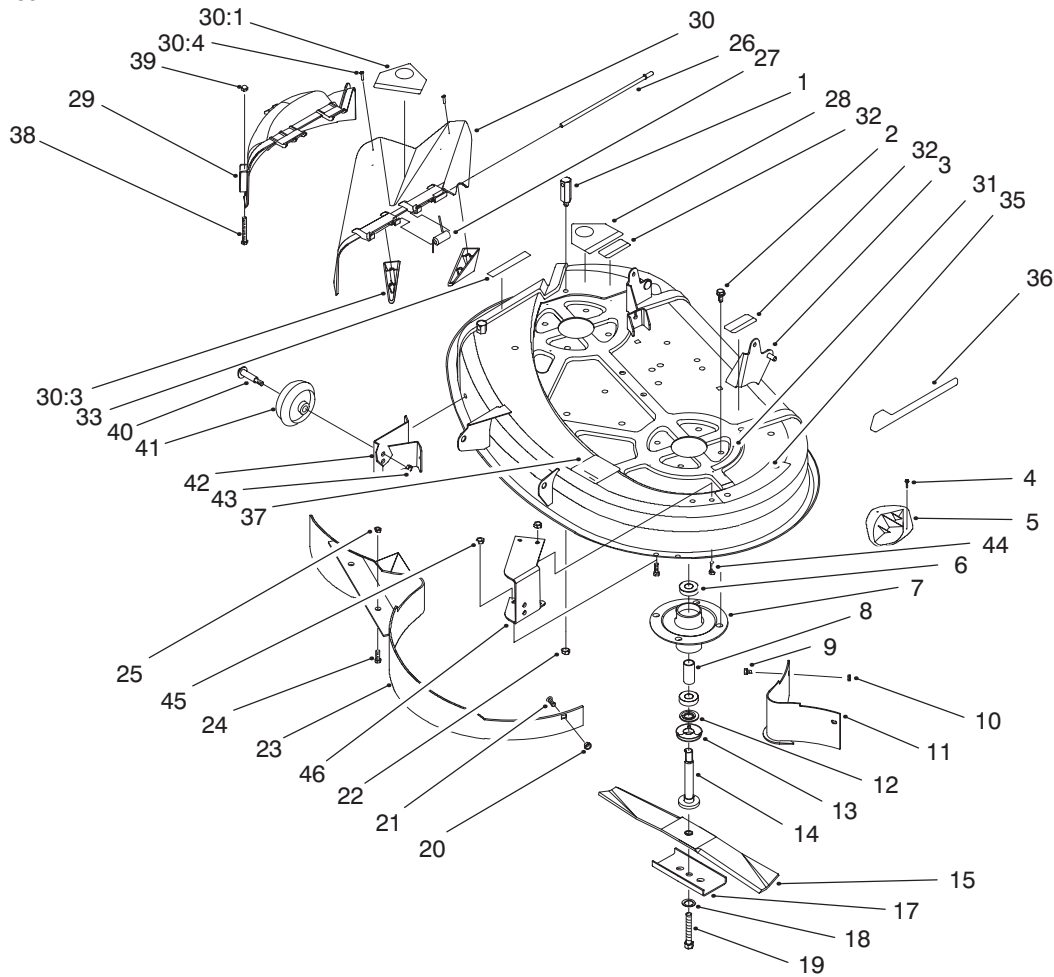

Sheet No.:16

Deck Assembly (38" Cutting Unit)

Ref. No.	Part No.	Qty.	Description
1	57-4360	1	Pivot Post – Rear
2	32144-41	8	Screw–HWHTF
3	94-1949-01	1	Deck Wa–38"
4	32144-111	8	Screw – PPH (Only On: 71193)
5	76-2160	4	Plate–Kicker (Only On: 71193)
6	38-7820	4	Bearing–Ball
7	88-4510	2	Spindle – Diecast Alum.
8	62-3661	2	Spacer – Bearing
9	321-4	2	Screw–HH (Only On: 71193)
10	3296-42	2	Nut–Lock (Only On: 71193)
11	79-1640-03	1	Wa–Baffle (Only On: 71193)
12	80-4380	2	Spacer – Hardened
13	80-4360	2	Shield – Bearing
14	80-4341	2	Shaft – Spindle
15	57-4700	2	Blade–19.32" (Only On: 71217)
15	79-3061	2	Blade–19.32 Recycler (Only On: 71193)
17	80-0510-03	2	Stiffener–Blade (Only On: 71193)

Ref. No.	Part No.	Qty.	Description
18	3290-465	2	Washer–Spring
19	26-0671	2	Bolt–Blade
20	3296-29	1	Nut–Lock (Only On: 71193)
21	3230-1	1	Bolt–CARR (Only On: 71193)
22	3296-39	1	Nut–Lock
23	79-1600-03	1	Wa–Baffle (Only On: 71193)
24	323-5	2	Screw–HH (Only On: 71193)
25	3296-39	2	Nut–Lock (Only On: 71193)
26	57-4380	1	Rod– Hinge Deflector
27	57-6950	1	Spring–Torsion Deflector
28	93-1122	1	Decal–Danger (Only On: 71193)
28	93-7010	2	Decal–Danger (Only On: 71217)
29	88-4430	1	Recycler Cover ASM (Only On: 71193)
30	93-0317	1	ASM–Deflector (Only On: 71193)
30	93-7695	1	ASM.–38" Deflector (Only On: 71217)