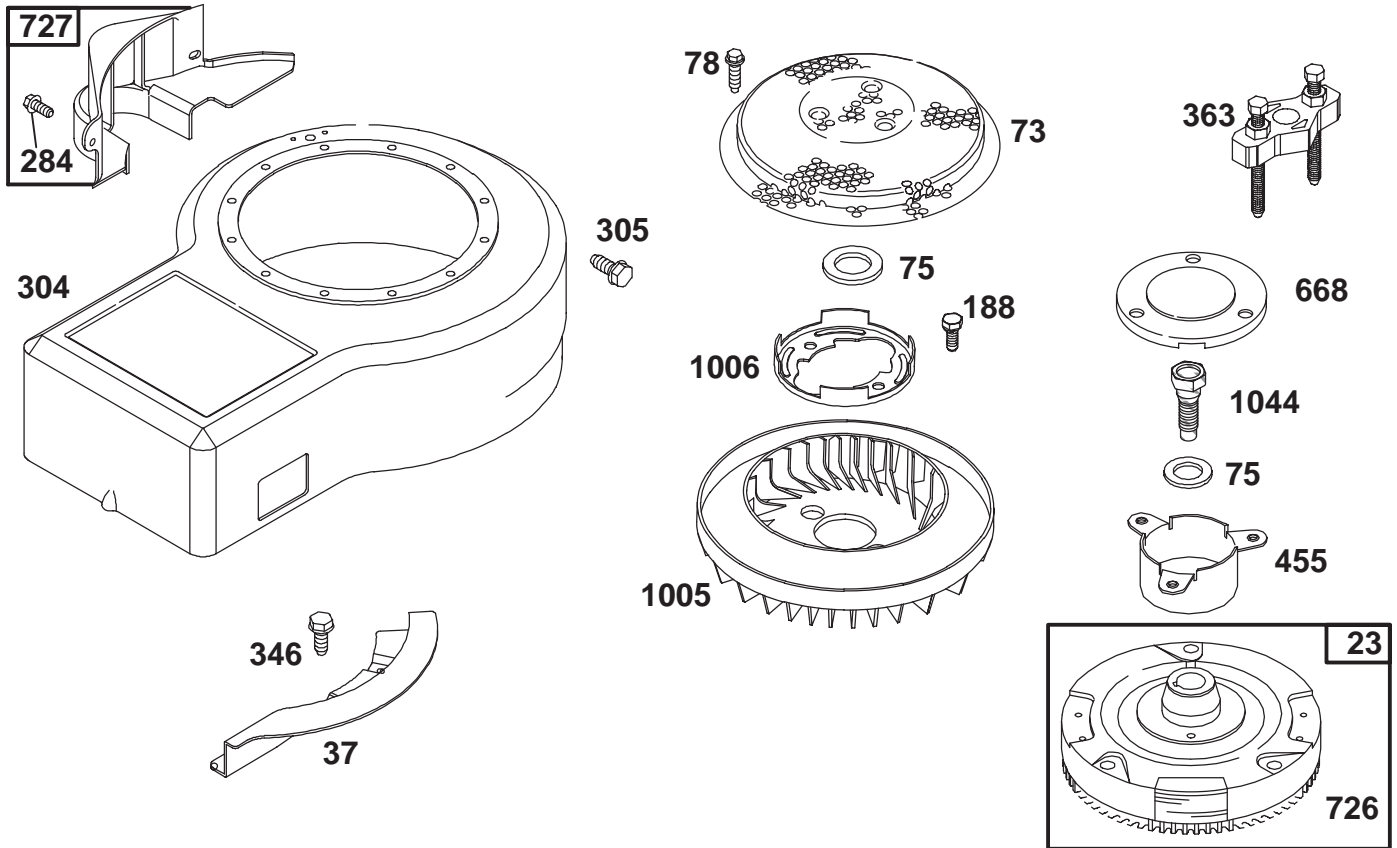

Assemblies include all parts shown in frames.

ENGINE BRIGGS & STRATTON MODEL 28N707-0131-01

Ref. No.	Part No.	Description	No. Used
23	492326	Flywheel	1
37	224502	Guard-Flywheel	1
73	224948	Screen-Rotating	1
75	225136	Washer-Spring	1
78	94954	Screw-Sem	1
188	94627	Screw-Sem	1
284	94073	Screw-Hex. Head	1
304	496431	Housing-Blower	1
346	93705	Screw-Hex. Head	1

Ref. No.	Part No.	Description	No. Used
363	19203	Puller-Flywheel	1
455	222561	Cup-Flywheel	1
668	280848	Spacer	1
726	392134	Gear-Ring (Includes Mtg. Hardware)	1
727	490324	Guard-Flywheel	1
1005	281355	Fan-Flywheel	1
1006	224413	Retainer-Fan	1
1044	94673	Screw-Shoulder	1

★ Included in Gasket Set-Part No. 494241.
◆ Included in Carburetor Gasket Set-Part No. 494385.

● Included in Carburetor Kit-Part No. 496622.