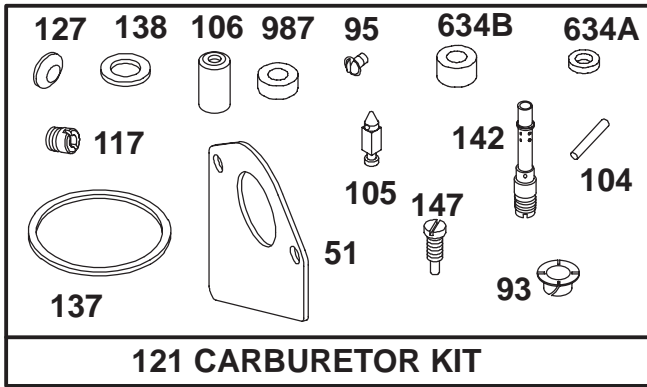

Assemblies include all parts shown in frames.

ENGINE BRIGGS & STRATTON MODEL 28N777-0174-01

Ref. No.	Part No.	Description	No. Used
★3	391086	Seal—Oil	1
△★7	272614	Gasket—Cylinder Head	1
★9	27803	Gasket—Valve Cover	1
★12	271916	Gasket—Crankcase (.015" Thick)	1
★	271997	Gasket—Crankcase (.005" Thick)	1
★	271996	Gasket—Crankcase (.009" Thick)	1
★20	291675	Seal—Oil	1
●◆51	272465	Gasket—Carburetor	1
△★52	272569	Gasket—Carburetor	1
●93	281346	Bushing—Throttle Shaft	1
●95	94098	Screw—Throttle	1
●104	231789	Pin—Float Hinge	1
●105	231855	Valve—Inlet Needle	1
●106	231854	Seat—Inlet	1
★116	281402	Seal—O-Ring	1
●117	231858	Jet—Main	1
121	498116	Carburetor Kit	1
●127		Plug—Welch (Sold in Kit Only).	1

Ref. No.	Part No.	Description	No. Used
●◆137	281165	Gasket—Float Bowl	1
●◆138	281164	Washer—Float Bowl	1
●142	231990	Nozzle—Carburetor	1
●147	231985	Jet—Pilot	1
358	495993	Gasket Set	1
★524	281370	Seal—Fill Tube	1
★537	281106	Gasket—Air Cleaner	1
★634	491323	Seal—Governor	1
●634A	398970	Seal—Throttle Shaft	1
●634B	281168	Seal—Choke Shaft	1
★842	270920	Seal—Oil Fill Cap	1
△★868	494435	Seal—Valve	1
△★868A	272610	Seal—Valve	1
★883	272293	Gasket—Exhaust	1
977	494385	Carburetor Gasket Set	1
★978	272888	Gasket—Adapter	1
●987	281166	Seal—Shaft	1
△★1022	272475	Gasket—Rocker Cover	1
1033	495992	Kit—Valve Overhaul	1

★ Included in Gasket Set—Part No. 495993.
△ Included in Valve Overhaul Kit—Part No. 495992.

● Included in Carburetor Kit—Part No. 498116.
◆ Included in Carburetor Gasket Set—Part No. 494385.