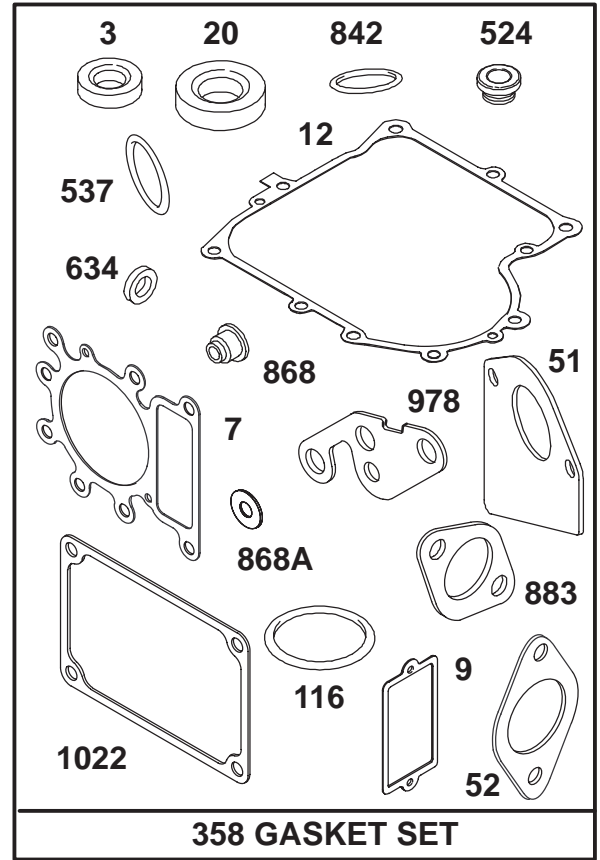

358 GASKET SET

Assemblies include all parts shown in frames.

ENGINE BRIGGS & STRATTON MODEL 28N777-0174-01

Ref. No.	Part No.	Description	No. Used
★3	391086	Seal—Oil	1
△★7	272614	Gasket—Cylinder Head	1
★9	27803	Gasket—Valve Cover	1
★12	271916	Gasket—Crankcase (.015" Thick)	1
★	271997	Gasket—Crankcase (.005" Thick)	1
★	271996	Gasket—Crankcase (.009" Thick)	1
★20	291675	Seal—Oil	1
●◆51	272465	Gasket—Carburetor	1
△★52	272569	Gasket—Carburetor	1
●93	281346	Bushing—Throttle Shaft	1
●95	94098	Screw—Throttle	1
●104	231789	Pin—Float Hinge	1
●105	231855	Valve—Inlet Needle	1
●106	231854	Seat—Inlet	1
★116	281402	Seal—O-Ring	1
●117	231858	Jet—Main	1
121	498116	Carburetor Kit	1
●127		Plug—Welch (Sold in Kit Only).	1

Ref. No.	Part No.	Description	No. Used
●◆137	281165	Gasket—Float Bowl	1
●◆138	281164	Washer—Float Bowl	1
●142	231990	Nozzle—Carburetor	1
●147	231985	Jet—Pilot	1
358	495993	Gasket Set	1
★524	281370	Seal—Fill Tube	1
★537	281106	Gasket—Air Cleaner	1
★634	491323	Seal—Governor	1
●634A	398970	Seal—Throttle Shaft	1
●634B	281168	Seal—Choke Shaft	1
★842	270920	Seal—Oil Fill Cap	1
△★868	494435	Seal—Valve	1
△★868A	272610	Seal—Valve	1
★883	272293	Gasket—Exhaust	1
977	494385	Carburetor Gasket Set	1
★978	272888	Gasket—Adapter	1
●987	281166	Seal—Shaft	1
△★1022	272475	Gasket—Rocker Cover	1
1033	495992	Kit—Valve Overhaul	1

★ Included in Gasket Set—Part No. 495993.
△ Included in Valve Overhaul Kit—Part No. 495992.

● Included in Carburetor Kit—Part No. 498116.
◆ Included in Carburetor Gasket Set—Part No. 494385.