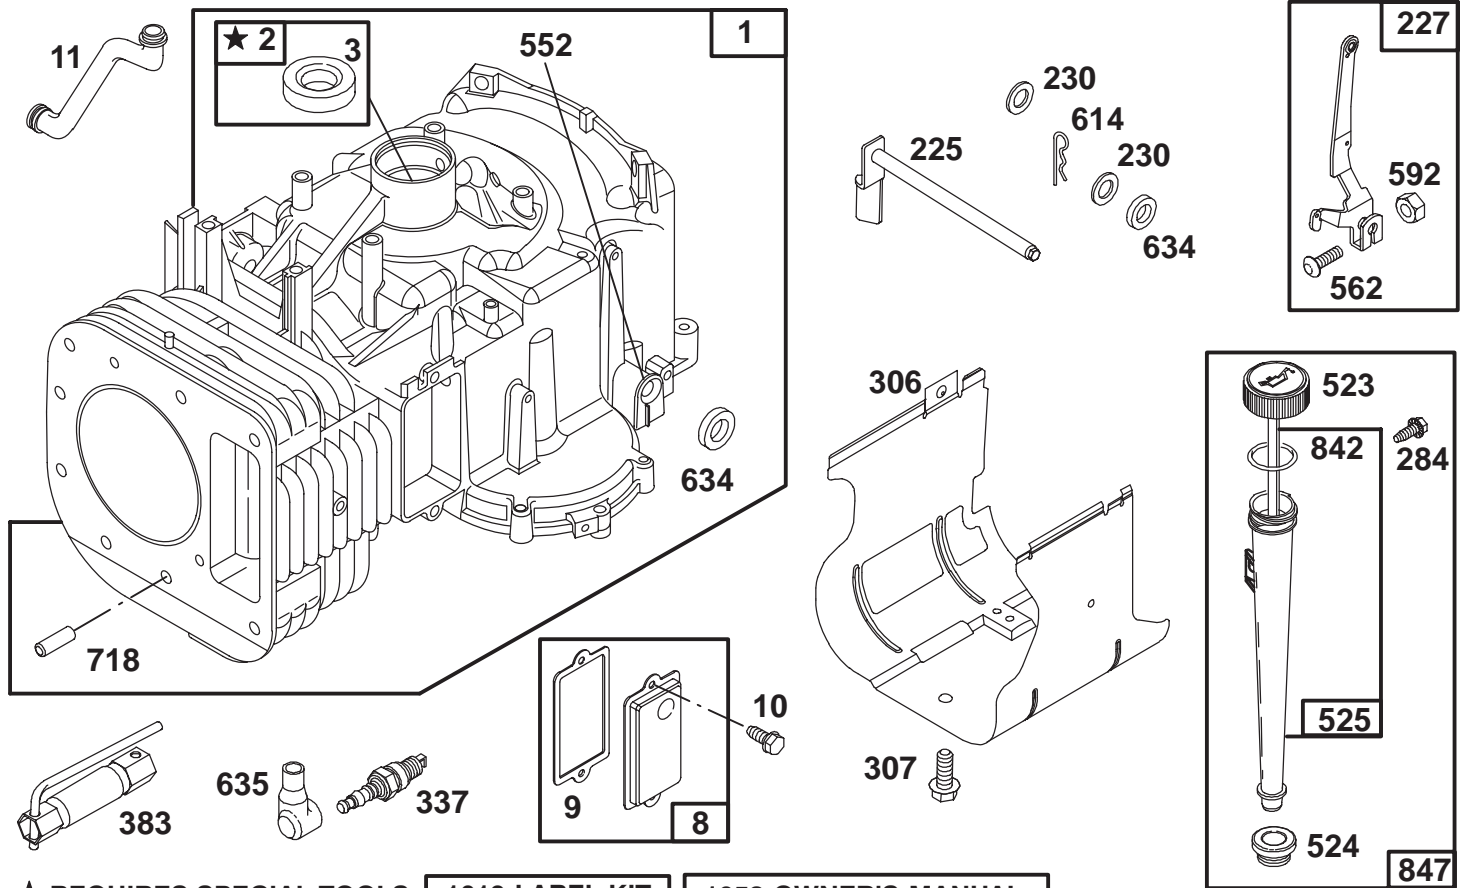

★ REQUIRES SPECIAL TOOLS TO INSTALL. SEE REPAIR INSTRUCTION MANUAL.

1019 LABEL KIT

1058 OWNER'S MANUAL

Assemblies include all parts shown in frames.

ENGINE BRIGGS & STRATTON MODEL 28N707-0131-01

Ref. No.	Part No.	Description	No. Used
1	496412	Cylinder Assembly	1
2	399265	Bearing—Cylinder	1
★3	391086	Seal—Oil	1
8	495735	Breather Assembly	1
★9	27803	Gasket—Valve Cover	1
10	94621	Screw—Sem	1
11	281246	Tube—Breather	1
225	495157	Crank—Governor	1
227	493935	Lever Assy.—Governor	1
230	94742	Washer—Governor Lever	1
284	94073	Screw—Hex. Head	1
306	225020	Shield—Cylinder	1
307	94623	Screw—Self Tap	1
337	491055	Plug—Spark	1
383	89838	Wrench—Spark Plug	1

Ref. No.	Part No.	Description	No. Used
523	495230	Cap—Oil Fill	1
★524	281370	Seal—Fill Tube	1
525	496113	Tube—Oil Fill	1
552	231597	Bushing—Gov. Crank	1
562	92613	Bolt—Governor Lever	1
592	231082	Nut—Hex.	1
614	93306	Pin—Cotter	1
★634	491323	Seal—Governor	1
635	280872	Elbow—Spark Plug	1
718	230192	Pin—Dowel	1
★842	270920	Seal—Oil Fill Cap	1
847	496415	Fill Group—Oil	1
1019	496758	Label Kit	1
1058	273132	Owner's Manual	1

★ Included in Gasket Set—Part No. 495993.

△ Included in Valve Overhaul Kit—Part No. 495992.

● Included in Carburetor Kit—Part No. 498116.

◆ Included in Carburetor Gasket Set—Part No. 494385.