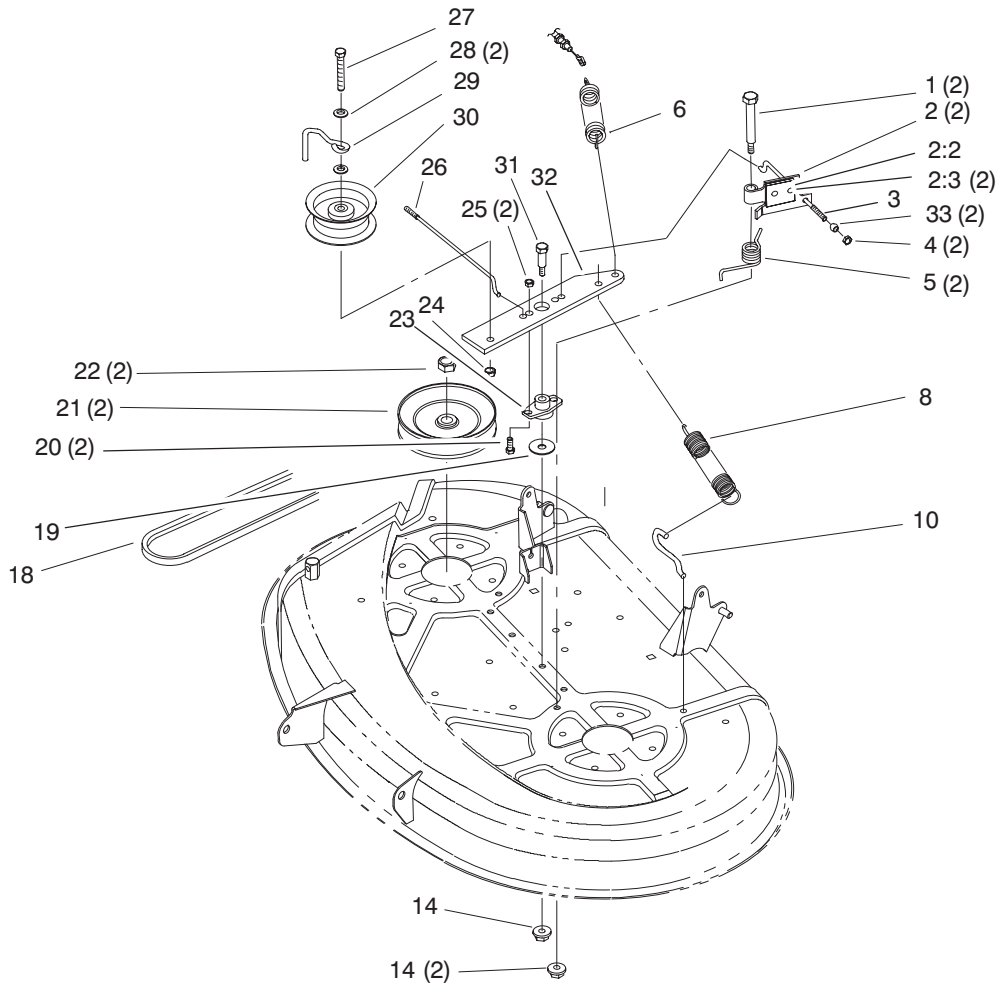

Sheet No.:17

Pulley & Belt Assembly (38" Cutting Unit)

Ref. No.	Part No.	Qty.	Description
1	88-4590	2	Bolt-Shoulder
2	88-6100	2	ASM. - Deck Brake
2:2	56-9830	2	Brake Pad
2:3	3290-282	4	Pop Rivet
3	88-5550	1	Rod -lh Deck Brake
4	3296-42	2	Nut-Lock
5	88-5910	2	Spring - Torsion
6	88-6130	1	Spring - Deck Engage
8	92-8934	1	Spring - Extension
10	88-5970	1	Hook - Return Spring
14	3296-58	3	Nut-Lock
18	88-6250	1	V-Belt
19	3256-68	1	Washer-Flt
20	322-5	2	Screw-HH
21	88-5330	2	Pulley - Deck
22	3219-6	2	Nut-Hex
23	88-4980	1	Bushing - Idler Arm
24	3296-39	1	Nut-Lock
25	3296-29	2	Nut-Lock
26	88-5540	1	Rod -RH Deck Brake
27	323-12	1	Screw
28	3256-24	2	Washer-Flat
29	88-5070	1	Belt Guide - Idler
30	88-5630	1	Pulley - Idler
31	7-0030	1	Shoulder Bolt

Ref. No.	Part No.	Qty.	Description
32	88-4870-03	1	Arm - Idler
33	67-0710	2	Ball - Swivel