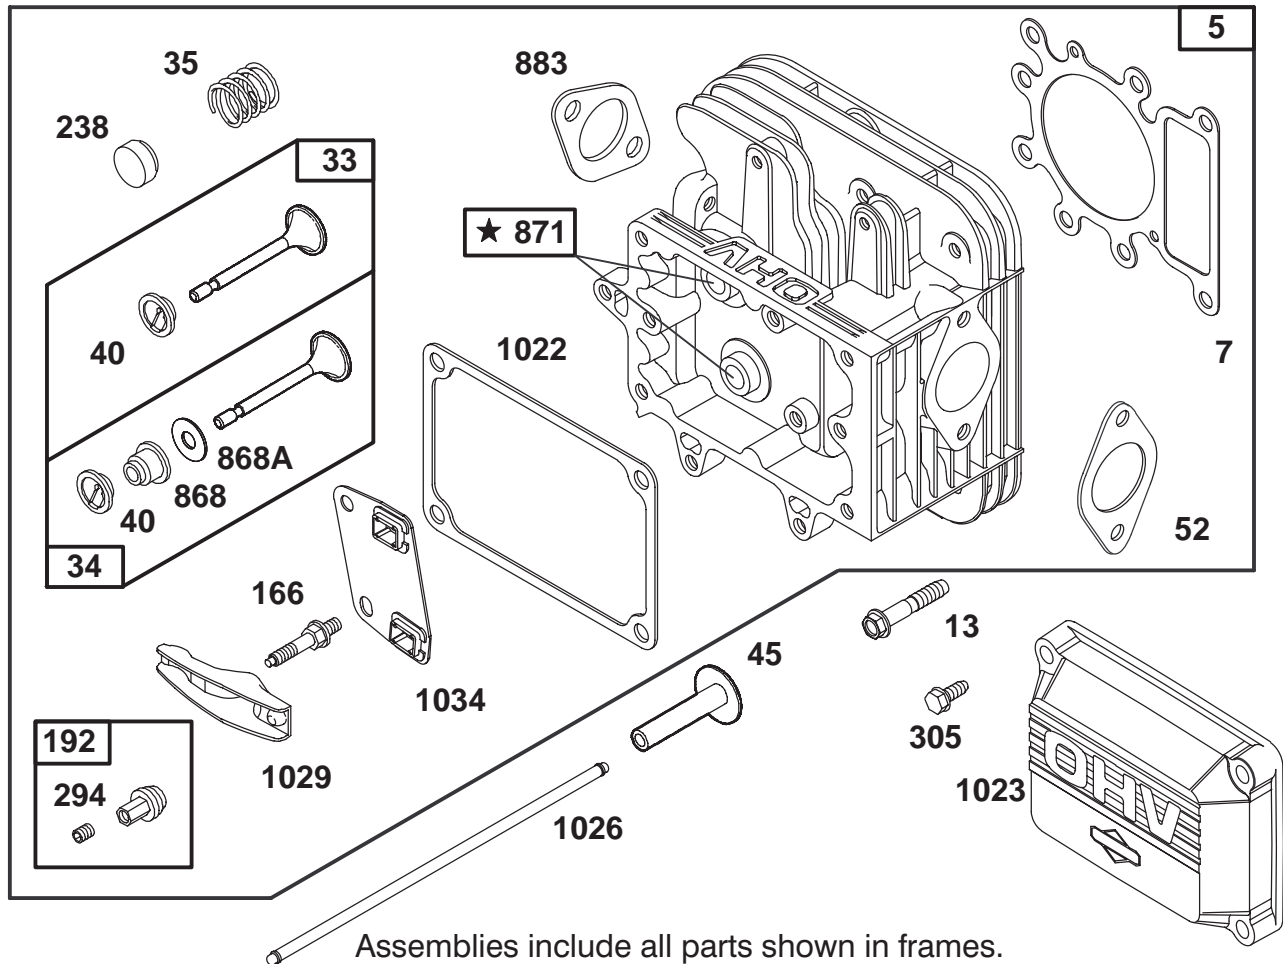

Assemblies include all parts shown in frames.

ENGINE BRIGGS & STRATTON MODEL 28N777-0174-01

Ref. No.	Part No.	Description	No. Used	Ref. No.	Part No.	Description	No. Used
5	495858	Head-Cylinder	1	Δ★868	494435	Seal-Valve	1
Δ★7	272614	Gasket-Cylinder Head	1	Δ★868A	272610	Seal-Valve	1
13	94728	Screw-Cylinder Head	1	871	262835	Bushing-Guide (Intake and Exhaust)	1
33	495856	Valve-Exhaust	1	Δ★883	272293	Gasket-Exhaust	1
34	495857	Valve-Intake	1	Δ★1022	272475	Gasket-Rocker Cover	1
35	262811	Spring-Valve	1	1023	224552	Cover-Rocker	1
40	224641	Retainer-Valve	1	1026	494432	Rod-Push (Intake)	1
45	262411	Tappet-Valve	1			Note: 495136 Rod-Push (Exhaust)	1
Δ★52	272569	Gasket-Carburetor	1	1029	224554	Arm-Rocker	1
166	94555	Stud-Rocker Arm	1	1034	494432	Guide-Push Rod	1
192	492160	Adjuster-Valve	1				
238	262836	Cap-Valve	1				
294	810068	Screw-Set	1				
305	94786	Screw-Hex. Head	1				

★ Included in Gasket Set-Part No. 495993.

Δ Included in Valve Overhaul Kit-Part No. 495992.

● Included in Carburetor Kit-Part No. 498116.

◆ Included in Carburetor Gasket Set-Part No. 494385.