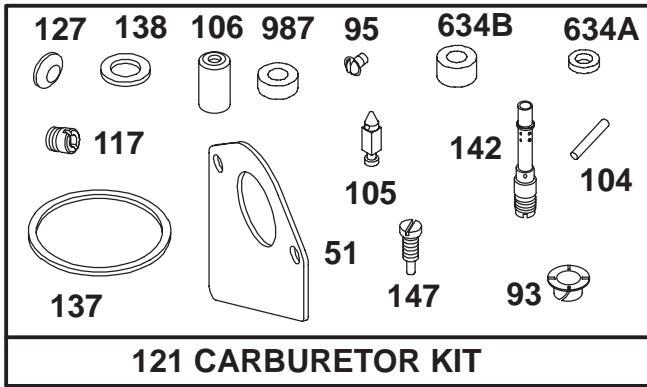

Assemblies include all parts shown in frames.

ENGINE BRIGGS & STRATTON MODEL 28N707-0131-01

Ref. No.	Part No.	Description	No. Used
★3	391086	Seal—Oil	1
△★7	272614	Gasket—Cylinder Head	1
★9	27803	Gasket—Valve Cover	1
★12	271916	Gasket—Crankcase (.015" Thick)	1
★	271997	Gasket—Crankcase (.005" Thick)	1
★	271996	Gasket—Crankcase (.009" Thick)	1
★20	291675	Seal—Oil	1
●◆51	272465	Gasket—Carburetor	1
△★52	272569	Gasket—Carburetor	1
●93	281346	Bushing—Throttle Shaft	1
●95	94098	Screw—Throttle	1
●104	231789	Pin—Float Hinge	1
●105	231855	Valve—Inlet Needle	1
●106	231854	Seat—Inlet	1
●117	231858	Jet—Main	1
121	498116	Carburetor Kit	1
●127		Plug—Welch (Sold in Kit Only).	1

Ref. No.	Part No.	Description	No. Used
●◆137	281165	Gasket—Float Bowl	1
●◆138	281164	Washer—Float Bowl	1
●142	231990	Nozzle—Carburetor	1
●147	231985	Jet—Pilot	1
358	495993	Gasket Set	1
★524	281370	Seal—Fill Tube	1
★537	281106	Gasket—Air Cleaner	1
★634	491323	Seal—Governor	1
●634A	398970	Seal—Throttle Shaft	1
●634B	281168	Seal—Choke Shaft	1
★842	270920	Seal—Oil Filler Cap	1
△★868	494435	Seal—Valve	1
△★868A	272610	Seal—Valve	1
★883	272293	Gasket—Exhaust	1
977	494385	Carburetor Gasket Set	1
★978	272888	Gasket—Adapter	1
●987	281166	Seal—Throttle Shaft	1
△★1022	272475	Gasket—Rocker Cover	1
1033	495992	Kit—Valve Overhaul	1

★ Included in Gasket Set—Part No. 495993.
△ Included in Valve Overhaul Kit—Part No. 495992.

● Included in Carburetor Kit—Part No. 498116.
◆ Included in Carburetor Gasket Set—Part No. 494385.