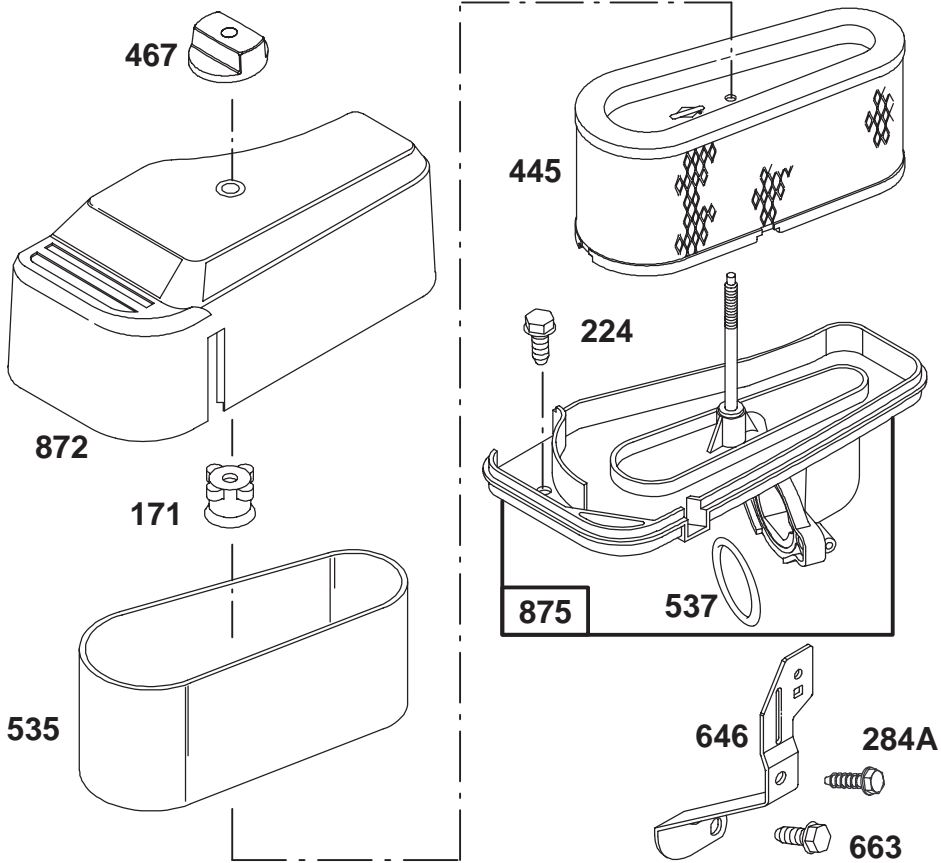

Assemblies include all parts shown in frames.

ENGINE BRIGGS & STRATTON MODEL 28N777-0174-01

Ref. No.	Part No.	Description	No. Used
171	281051	Nut—Air Cleaner Mtg.	1
224	94729	Screw—Air Cleaner Sem	1
284A	94704	Screw—Air Cleaner	1
445	493910	Filter—Air	1
467	493903	Knob—Air Cleaner	1
535	272403	Filter—Air	1

Ref. No.	Part No.	Description	No. Used
★537	281106	Gasket—Air Cleaner	1
646	224546	Brace—Air Cleaner	1
663	94620	Screw—Hex. Hd.	1
872	281361	Cover—Air Cleaner	1
875	495862	Body—Air Cleaner	1

★ Included in Gasket Set—Part No. 495993.
△ Included in Valve Overhaul Kit—Part No. 495992.

● Included in Carburetor Kit—Part No. 498116.
◆ Included in Carburetor Gasket Set—Part No. 494385.