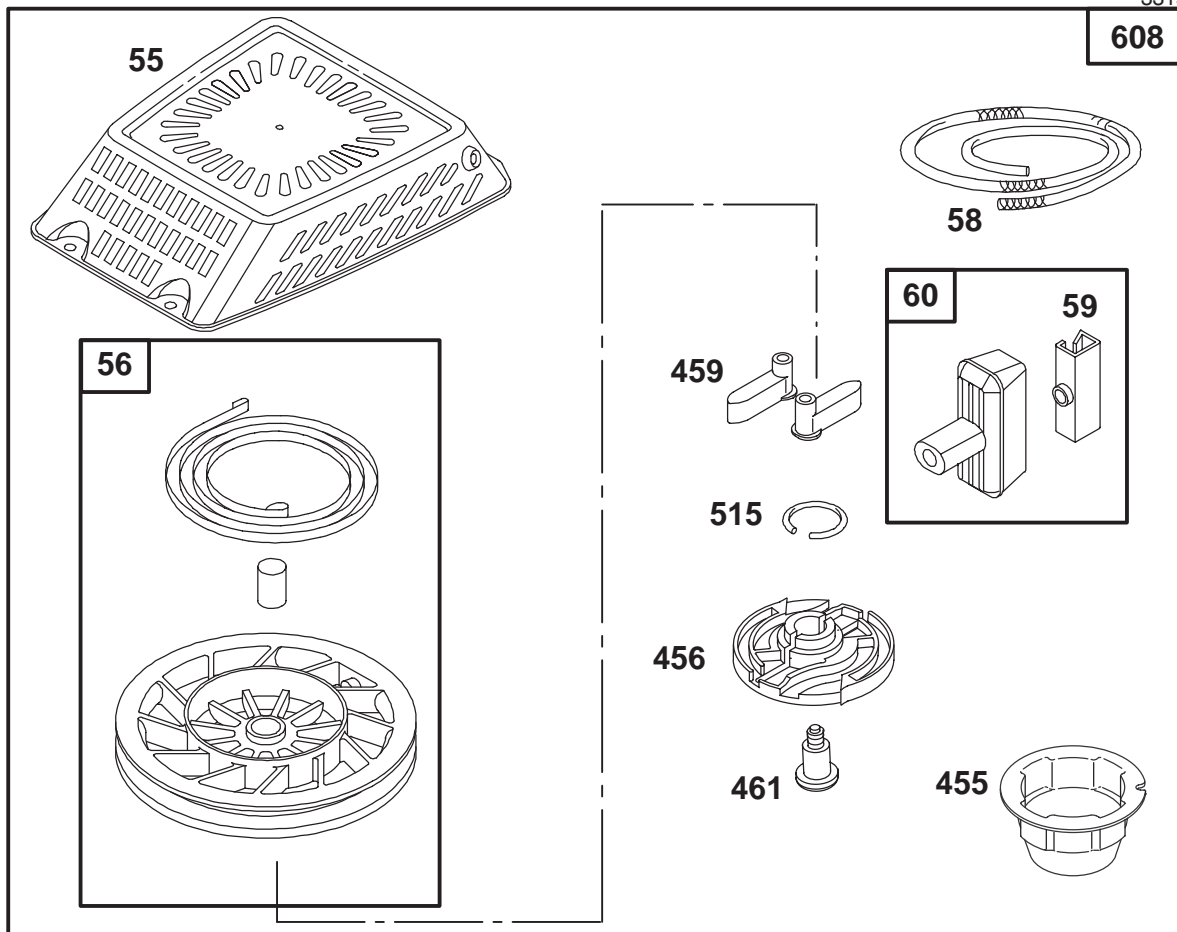

Assemblies include all parts shown in frames.

ENGINE GTS 150

Ref. No.	Part No.	Description	No. Used
55	94-1656	Housing - Rewind Starter	1
56	94-1657	Pulley - Rewind Starter	1
58	94-1668	Rope - Starter (Cut To Required Length)	1
59	77-7210	Insert - Rewind Handle	1
60	77-8510	Handle - Rewind Starter	1
65	77-8300	Screw - Hex. Hd.	1

Ref. No.	Part No.	Description	No. Used
455	94-1653	Cup - Starter	1
456	94-1659	Retainer - Rewind Starter	1
459	94-1654	Pawl - Starter	1
461	94-1660	Screw - Rewind Starter	1
515	94-1655	Spring - Torsion	1
608	94-1661	Starter Assy. - Rewind	1
	77-9020	Short Block	1