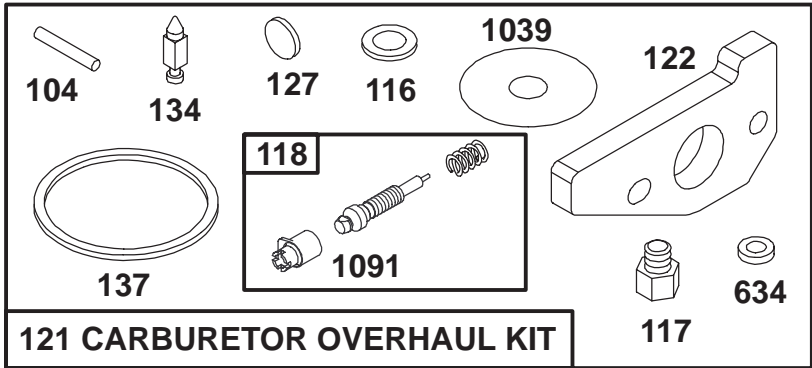

121 CARBURETOR OVERHAUL KIT