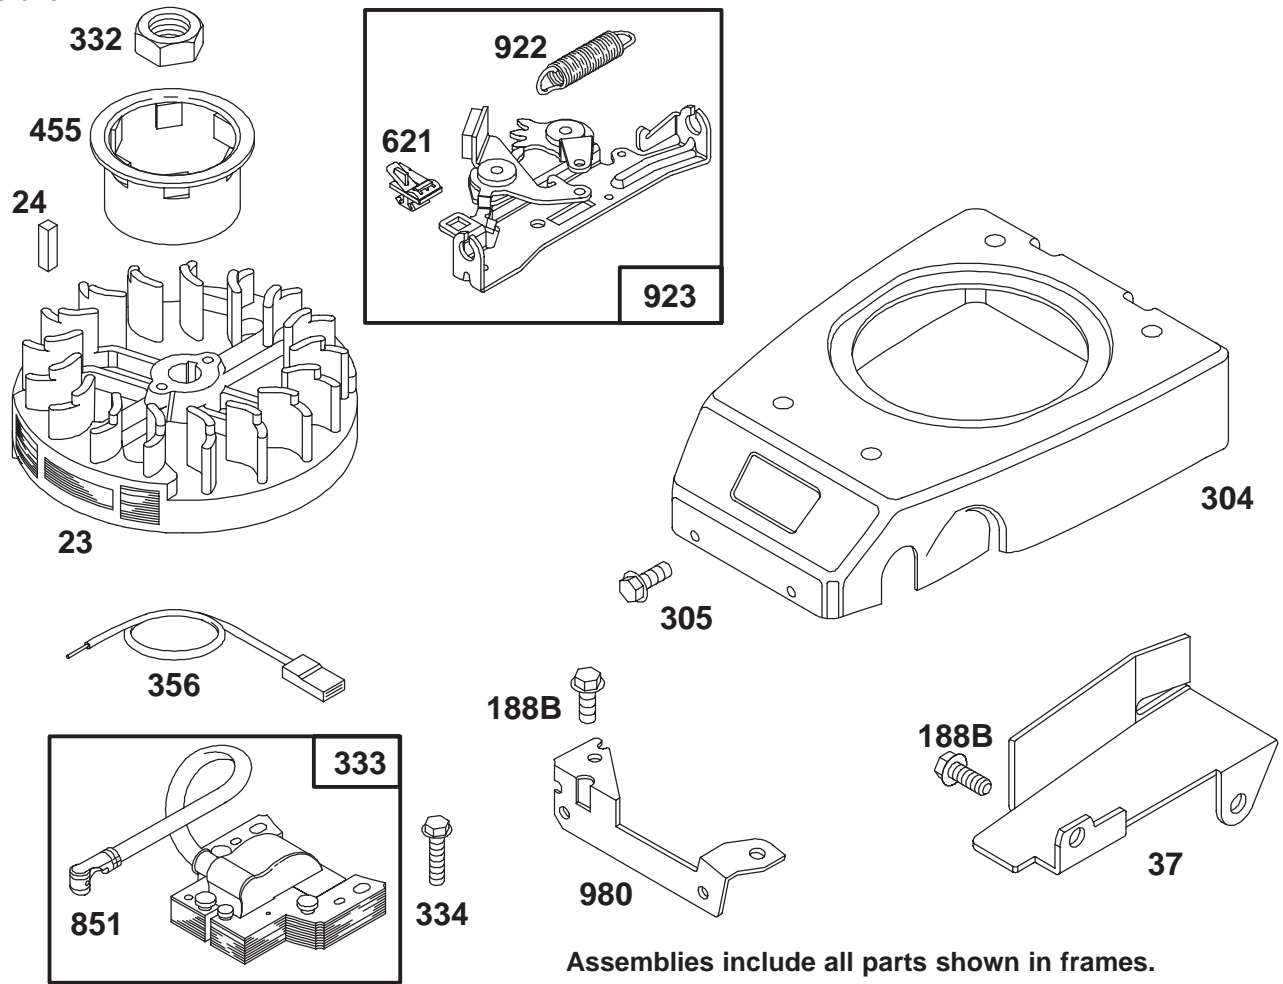

Assemblies include all parts shown in frames.

ENGINE GTS 150

Ref. No.	Part No.	Description	No. Used
23	77-8330	Flywheel-Magneto	1
24	77-8340	Key-Flywheel	1
37	77-7190	Guard-Flywheel	1
188B	77-7450	Screw-Hex Head	1
304	94-1680	Housing-Blower	1
305	77-8310	Screw-Hex Head	1
332	77-8360	Nut-Flywheel	1
333	77-8420	Armature-Magneto	1

Ref. No.	Part No.	Description	No. Used
334	77-9420	Screw-Armature Mtg.	1
356	77-8400	Wire-Ground	1
455	77-8350	Cup-Starter	1
621	77-8010	Switch-Stop	1
851	77-9450	Terminal-Spark Plug	1
922	94-1663	Spring-Brake	1
923	77-9460	Brake Assembly	1
980	77-7140	Bracket-Blower Housing	1