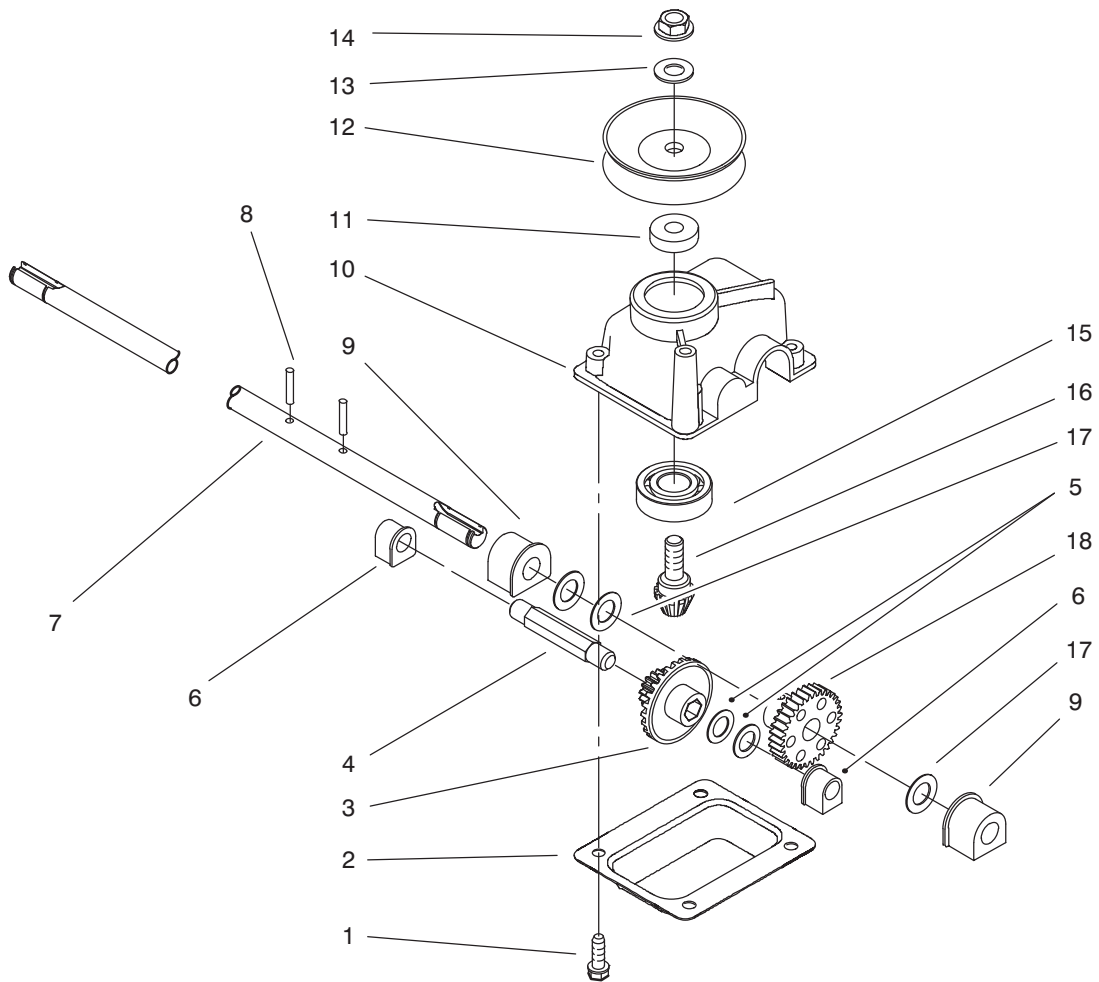

C-1292

GEARCASE ASSEMBLY NO. 71-9600

Ref. No.	Part No.	Description	No. Used
1	49-2040	Screw - Taptite	4
2	614668	Cover - Gear Case	1
3	55-3760	Pinion - 15 Tooth	1
4	614696	Shaft - Intermediate	1
5	36-4791	Washer	2
6	60-8750	Bushing	2
7	71-9620	Shaft - Output	1
8	32121-63	Pin - Spirol	2
9	60-8850	Bushing - Output	2
10	614578	Gearcase	1

Ref. No.	Part No.	Description	No. Used
11	62-6660	Spacer	1
12	71-9610	Pulley - Half	2
13	3256-24	Washer	1
14	3296-5	Nut	1
15	38-7820	Bearing - Ball	1
16	60-8890	Gear - Bevel Pinion	1
17	36-4780	Washer - Thrust	3
18	614596	Gear 34 Tooth	1
*	71-9600	Gear Case Ass'y Complete	1

*Not Illustrated