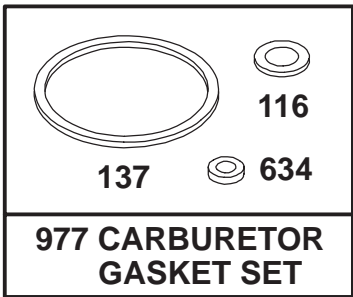

977 CARBURETOR GASKET SET

Assemblies include all parts shown in frames.

ENGINE GTS 150

Ref. No.	Part No.	Description	No. Used
*3	77-9060	Seal-Oil (Upper)	1
*7	77-7740	Gasket-Cylinder Head	1
*9	77-9250	Gasket-Breather	1
*9A	77-7410	Gasket-Breather Cover	1
*12	77-7550	Gasket-Engine Base	1
*20	77-7570	Seal-Oil (Lower)	1
†104	77-8180	Pin-Float Hinge	1
†‡116	77-8210	Washer-Bowl	1
*116A	77-7660	Seal-O-Ring (Oil Pump Cover)	1
†117	77-9610	Jet-Main	1
†118	77-9620	Valve & Spring-Needle	1
121	77-9580	Overhaul Kit-Carburetor	1
†122	77-7820	Adapter Assy.	1
†127	94-1651	Plug-Welch	1
†134	77-8110	Valve-Inlet (Includes Seat)	1
†‡137	77-8200	Gasket-Float Bowl	1

Ref. No.	Part No.	Description	No. Used
*163	77-7960	Gasket-Air Cleaner	1
358	77-8900	Gasket Set	1
*524	77-7270	Seal-O-Ring (Oil Fill Cap)	1
†‡634	77-8150	Washer-Seal (Throttle Shaft)	1
*842	77-7300	Seal-O-Ring (Oil Fill Tube)	1
*868	77-7890	Seal Assy.-Valve	1
*868A	77-7900	Seal-Valve	1
*883	77-7760	Gasket-Exhaust	1
977	77-8930	Carburetor Gasket Set	1
*1022	77-7320	Gasket-Rocker Cover	1
†1039	77-7250	Limiter-Float	1
*1041	77-8590	Seal-Foam (Fuel Tank)	1
†1091	77-9650	Cap-Limiter	1

† Included in Carburetor Overhaul Kit-Part No. 77-9580
‡ Included in Carburetor Gasket Set-Part No. 77-8930

* Included in Gasket Set-Part No. 77-8900