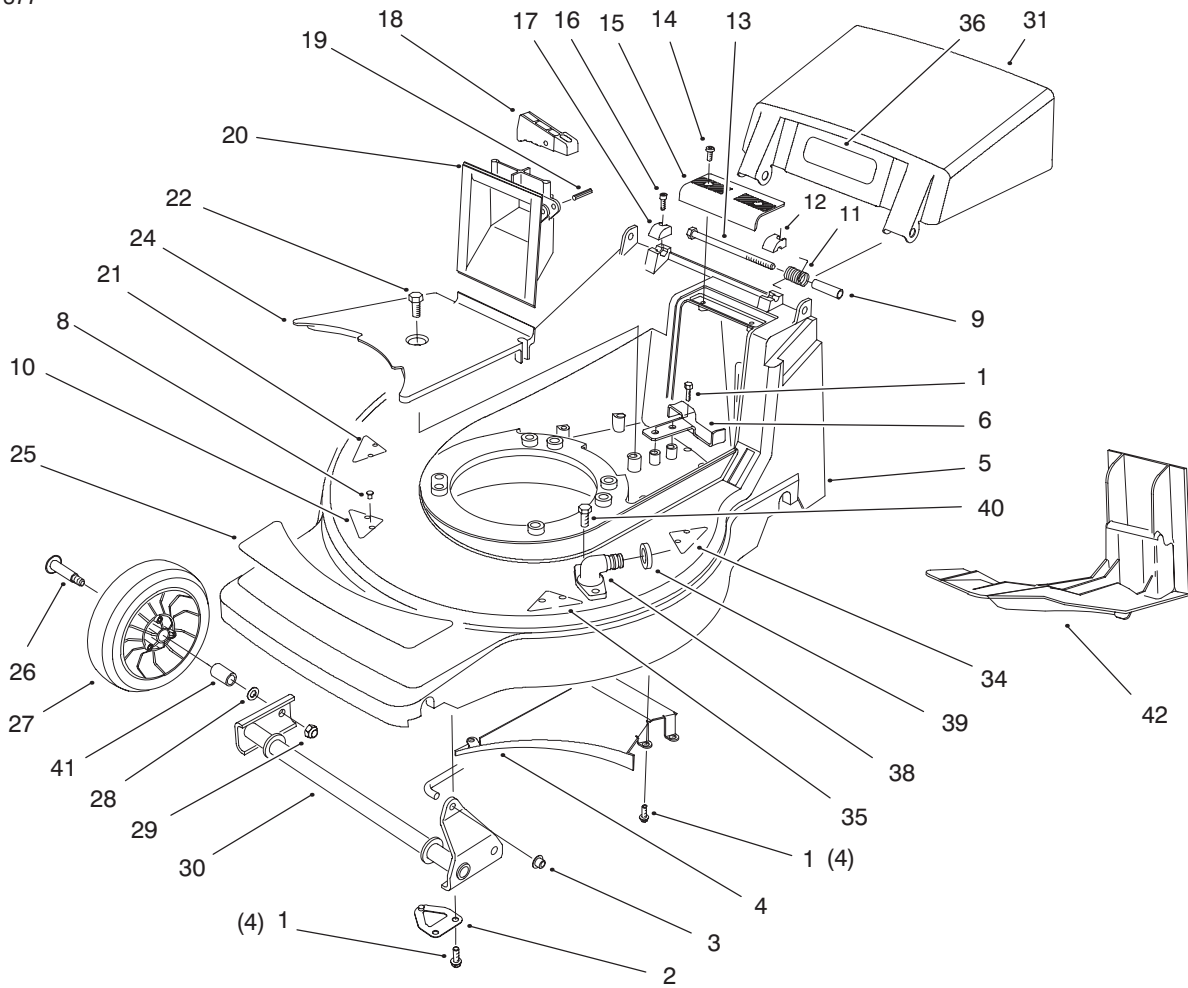

MODEL NO. 20822-7900001 & UP

PARTS
CATALOG

48cm RECYCLER[®]
REAR BAGGING MOWER

ENGINE ASSEMBLY

C-2085

Ref. No.	Part No.	Description	No. Used	Ref. No.	Part No.	Description	No. Used
1	94-1604	Engine - Complete	1	11	71-7960	Guide - Engine Belt	1
2	92-2289	Plate - Toro Logo	1	12	62-7550	Pulley - Driver	1
3	93-4355	Decal - Recoil	1	13	93-7198	Cap - Gas	1
4	32144-102	Screw - Thread Forming	3	14	2210-249	Clamp - Casing	1
5	32144-4	Screw - Thread Forming	2	15	86-7990	Screw - Clamp	1
6	71-7940	Retainer - Blade	1	16	80-0510	Stiffener - Blade	1
7	71-9260	Blade - 48cm	1	17	2210-316	Stop - Rope	1
9	3253-22	Washer - Lock	1	18	77-9550	Cover - Brake	1
10	26-0672	Bolt - Blade	1				

C-2681

HOUSING ASSEMBLY

Ref. No.	Part No.	Description	No. Used
1	32144-4	Screw - Hex Head	10
2	71-8830	Retainer - Shaft Assembly	2
3	32112-11	Nut - Push	1
4	71-7990	Ramp - Discharge	1
5	95-6134	Housing Assembly (Incl. Ref. # 8, 10, 21, 25, 34, 35, 38-40)	1
6	71-7890	Guide - Belt, Rear	1
8	32144-111	Screw - Phillips Pan Head	8
9	71-8580	Spacer - Door	2
10	71-8920	Kicker - Front, Right	1
11	71-9840	Spring - Door	2
12	71-7900	Cap - Bolt, Hinge (LH)	1
13	322-29	Screw - Hex Head	2
14	32144-97	Screw - Phillips Pan Head	2
15	71-7860	Grip - Upper	1
16	65-5210	Screw - Thread Forming	2
17	71-7910	Cap - Bolt, Hinge (RH)	1
18	71-7930	Trigger - Height of Cut	1
19	3284-5	Pin - Groove	1
20	71-7870	Grip - Lower	1