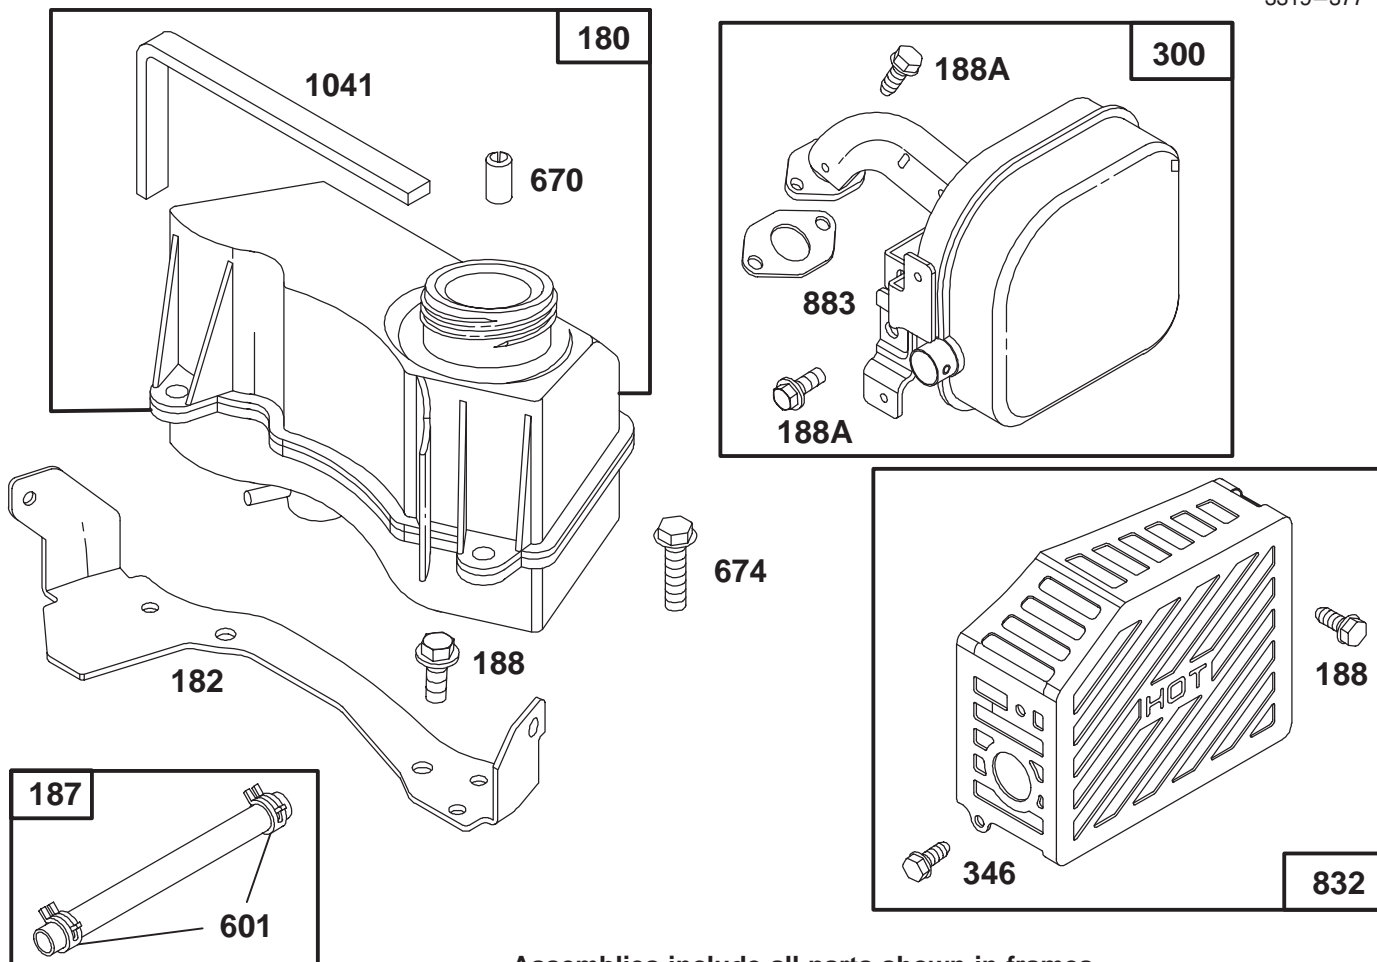

Assemblies include all parts shown in frames.

ENGINE GTS 150

Ref. No.	Part No.	Description	No. Used
180	77-8580	Tank Assy.-Fuel	1
182	77-7170	Bracket-Fuel Tank	1
187	78-4100	Hose-Fuel (Cut to Suit)	1
188	94-1652	Screw-Hex. Head	1
188A	94-1676	Screw-Hex. Head	1
300	77-8640	Muffler-Exhaust	1
346	77-9430	Screw-Hex. Head	1

Ref. No.	Part No.	Description	No. Used
601	78-4690	Clamp-Hose	1
670	77-9030	Spacer-Fuel Tank	1
674	77-8600	Screw-Tank Mtg.	1
832	77-9290	Guard-Muffler	1
*883	77-7760	Gasket-Exhaust	1
*1041	77-8590	Seal-Foam	1

* Included in Gasket Set-Part No. 77-8900