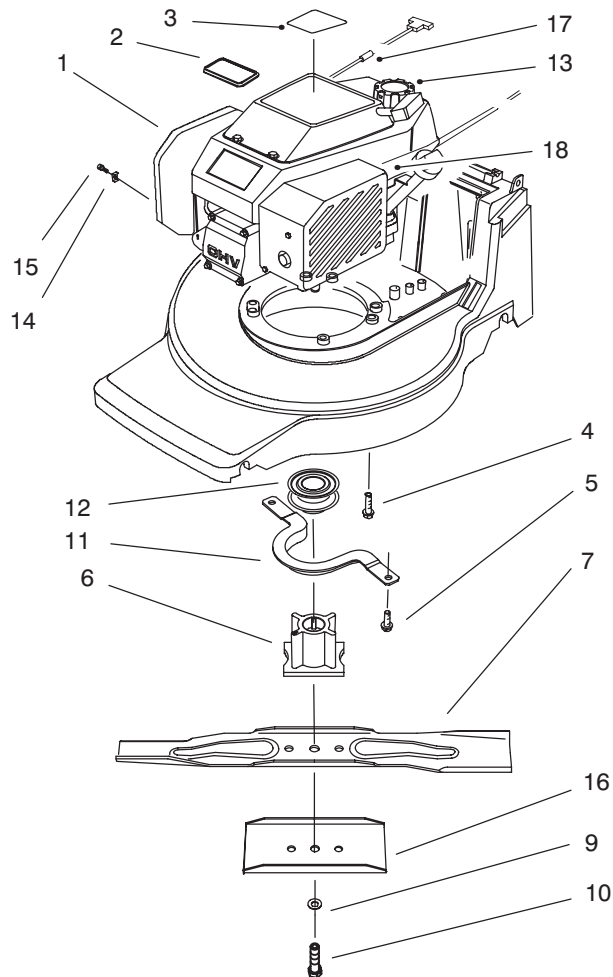

MODEL NO. 20822-7900001 & UP

PARTS
CATALOG

48cm RECYCLER[®]
REAR BAGGING MOWER

ENGINE ASSEMBLY

C-2085

Ref. No.	Part No.	Description	No. Used	Ref. No.	Part No.	Description	No. Used
1	94-1604	Engine - Complete	1	11	71-7960	Guide - Engine Belt	1
2	92-2289	Plate - Toro Logo	1	12	62-7550	Pulley - Driver	1
3	93-4355	Decal - Recoil	1	13	93-7198	Cap - Gas	1
4	32144-102	Screw - Thread Forming	3	14	2210-249	Clamp - Casing	1
5	32144-4	Screw - Thread Forming	2	15	86-7990	Screw - Clamp	1
6	71-7940	Retainer - Blade	1	16	80-0510	Stiffener - Blade	1
7	71-9260	Blade - 48cm	1	17	2210-316	Stop - Rope	1
9	3253-22	Washer - Lock	1	18	77-9550	Cover - Brake	1
10	26-0672	Bolt - Blade	1				

C-2681

HOUSING ASSEMBLY

Ref. No.	Part No.	Description	No. Used
1	32144-4	Screw - Hex Head	10
2	71-8830	Retainer - Shaft Assembly	2
3	32112-11	Nut - Push	1
4	71-7990	Ramp - Discharge	1
5	95-6134	Housing Assembly (Incl. Ref. # 8, 10, 21, 25, 34, 35, 38-40)	1
6	71-7890	Guide - Belt, Rear	1
8	32144-111	Screw - Phillips Pan Head	8
9	71-8580	Spacer - Door	2
10	71-8920	Kicker - Front, Right	1
11	71-9840	Spring - Door	2
12	71-7900	Cap - Bolt, Hinge (LH)	1
13	322-29	Screw - Hex Head	2
14	32144-97	Screw - Phillips Pan Head	2
15	71-7860	Grip - Upper	1
16	65-5210	Screw - Thread Forming	2
17	71-7910	Cap - Bolt, Hinge (RH)	1
18	71-7930	Trigger - Height of Cut	1
19	3284-5	Pin - Groove	1
20	71-7870	Grip - Lower	1