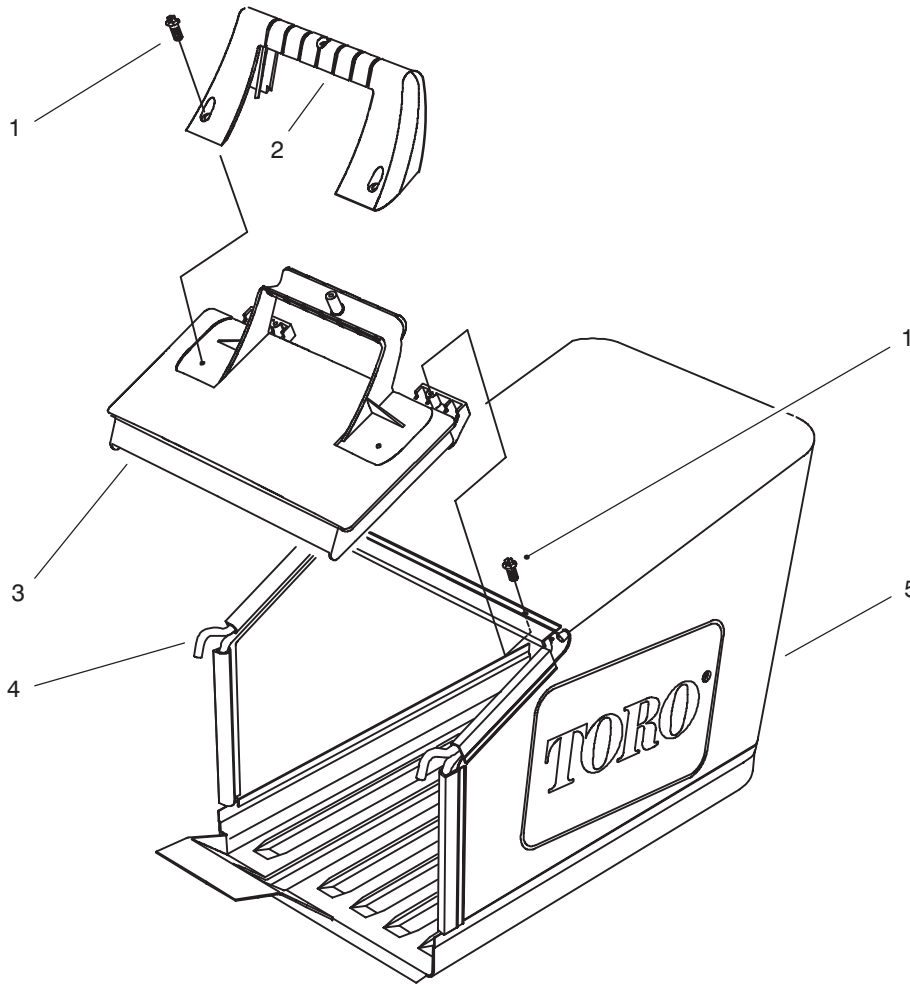

C-1509

GRASS BAG ASSEMBLY

Ref. No.	Part No.	Description	No. Used
1	32144-111	Screw - Hex Washer Hd. Thread Forming	5
2	71-9480	Handle - Door	1

Ref. No.	Part No.	Description	No. Used
3	71-9470	Door - Bag	1
4	71-9900	Frame - Bag	1
5	71-9460	Bag - Grass	1