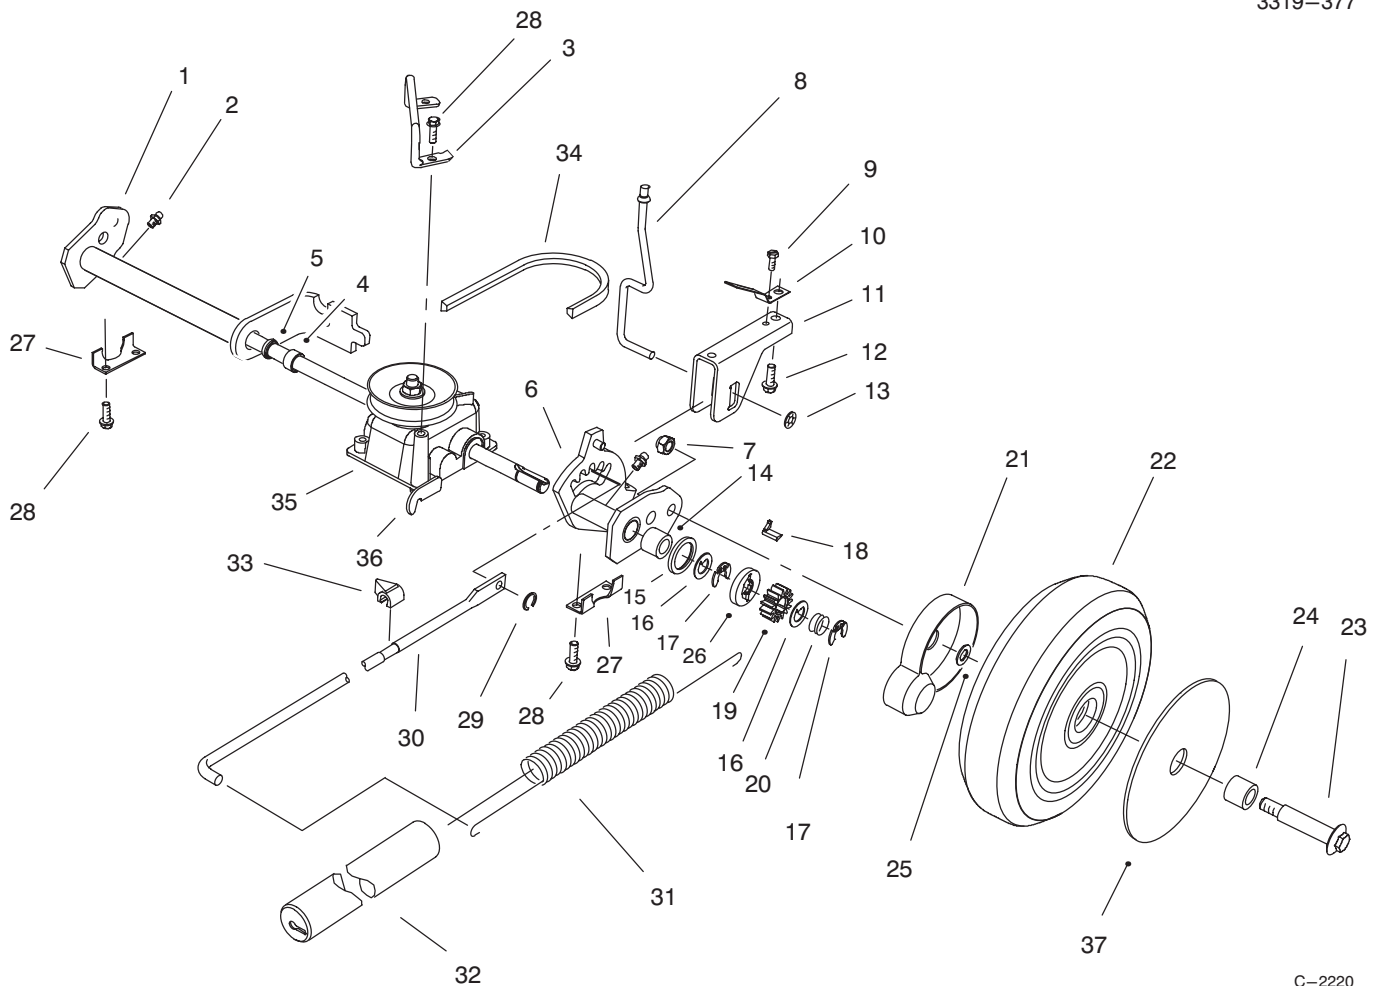

C-2220

REAR AXLE ASSEMBLY

Ref. No.	Part No.	Description	No. Used
1	92-9680	Rear Pivot Assembly R.H. (Incl. Ref. #2, 4, 5 & 14)	1
2	302-26	Fitting - Grease	2
3	95-2740	Retainer Belt	1
4	47-2890	Bushing - Sleeve	2
5	47-6730	Seal - Grease	2
6	92-9677	Rear Pivot Assembly L.H. (Incl. Ref. #2, 4, 5 & 14)	1
7	3296-5	Nut - Lock	2
8	71-7840	Rod - Trigger	1
9	32144-31	Screw - Thread Forming	1
10	71-8060	Spring - Trigger Return	2
11	71-8080	Saddle - H.O.C.	1
12	63-8590	Screw - Thread Forming	2
13	32112-13	Nut - Push	1
14	48-2060	Bearing - Needle	2
15	65-4710	Washer - Friction	2
16	65-4740	Washer - Keyed Thrust	4
17	65-2720	Ring - Retaining	4
18	66-6050	Key - Rocking L.H.	1
*	66-6040	Key - Rocking R.H.	1

Ref. No.	Part No.	Description	No. Used
19	65-4750	Gear - Pinion	2
20	65-4720	Spring - Compression	2
21	74-1660	Cover - Wheel	2
22	14-9959	Wheel, Tire & Gear Assy. (Incl. Ref. #24)	2
23	27-6230	Bolt - Wheel	2
24	27-6250	Bushing - Wheel	4
25	74-1670	Spacer - Wheel	2
26	65-4760	Washer - Clutch	2
27	71-7770	Plate - Rear Securing	2
28	32144-4	Screw - Thread Forming	6
29	32151-93	Ring - Grip	1
30	71-7970	Rod - Link	1
31	71-7740	Spring - Counterbalance	1
32	71-8450	Cover - Spring	1
33	71-7980	Indicator - H.O.C.	1
34	71-9450	V-Belt	1
35	71-9600	Gearcase Assembly (Incl. Ref. #36)	1
36	71-9630	Bracket - Traction	1
37	92-7663	Cover - Wheel	1

*Not Illustrated