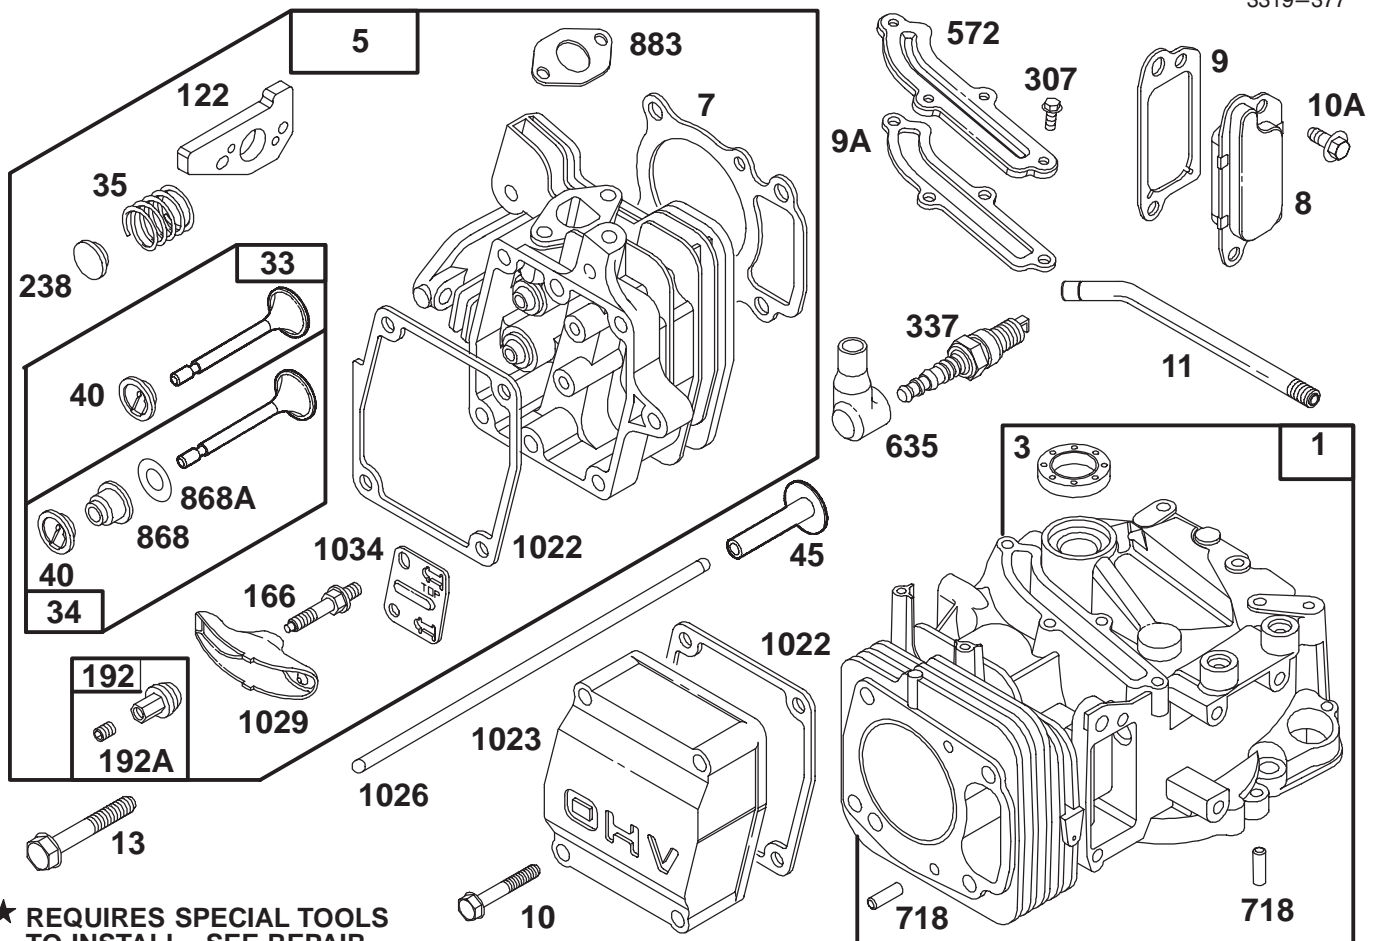

★ REQUIRES SPECIAL TOOLS TO INSTALL. SEE REPAIR INSTRUCTION MANUAL.

Assemblies include all parts shown in frames.

ENGINE GTS 150

Ref. No.	Part No.	Description	No. Used
1	77-7590	Cylinder Assy	1
*3	77-9060	Seal-Oil	1
5	77-7730	Head-Cylinder	1
*7	77-7740	Gasket-Cylinder Head	1
8	77-9260	Breather Assy	1
*9	77-9250	Gasket-Breather	1
*9A	77-7410	Gasket-Breather Cover	1
10	77-7360	Screw-Hex Head (Valve Cover)	1
10A	77-9200	Screw-Hex. Head	1
11	77-9410	Tube-Breather	1
13	77-7630	Screw-Cylinder Head	1
33	77-7860	Valve-Exhaust	1
34	77-7880	Valve-Intake	1
35	77-7810	Spring-Valve	1
40	77-7870	Retainer-Spring	1
45	77-7610	Tappet-Valve	1
†122	77-7820	Adapter Assy.	1

Ref. No.	Part No.	Description	No. Used
166	77-7780	Stud-Rocker Arm	1
192	77-7910	Ball & Screw-Rocker Arm	1
192A	77-9560	Screw-Set	1
238	77-7800	Cap-Valve	1
307	77-7420	Screw-Cover Mtg (Breather Cover)	1
337	77-7330	Plug-Spark	1
572	77-7400	Cover-Breather	1
635	77-7340	Elbow-Spark Plug	1
718	77-7600	Pin-Dowel	1
*868	77-7890	Seal Assy-Valve	1
*868A	77-7900	Gasket-Valve	1
*883	77-7760	Gasket-Exhaust	1
*1022	77-7320	Gasket-Rocker Cover	1
1023	77-9320	Cover-Valve	1
1026	77-7620	Rod-Push	1
1029	77-7790	Arm-Rocker	1
1034	77-7770	Guide-Push Rod	1

* Included in Gasket Set-Part No. 77-8900

† Included in Carburetor Overhaul Kit-Part No. 77-9580