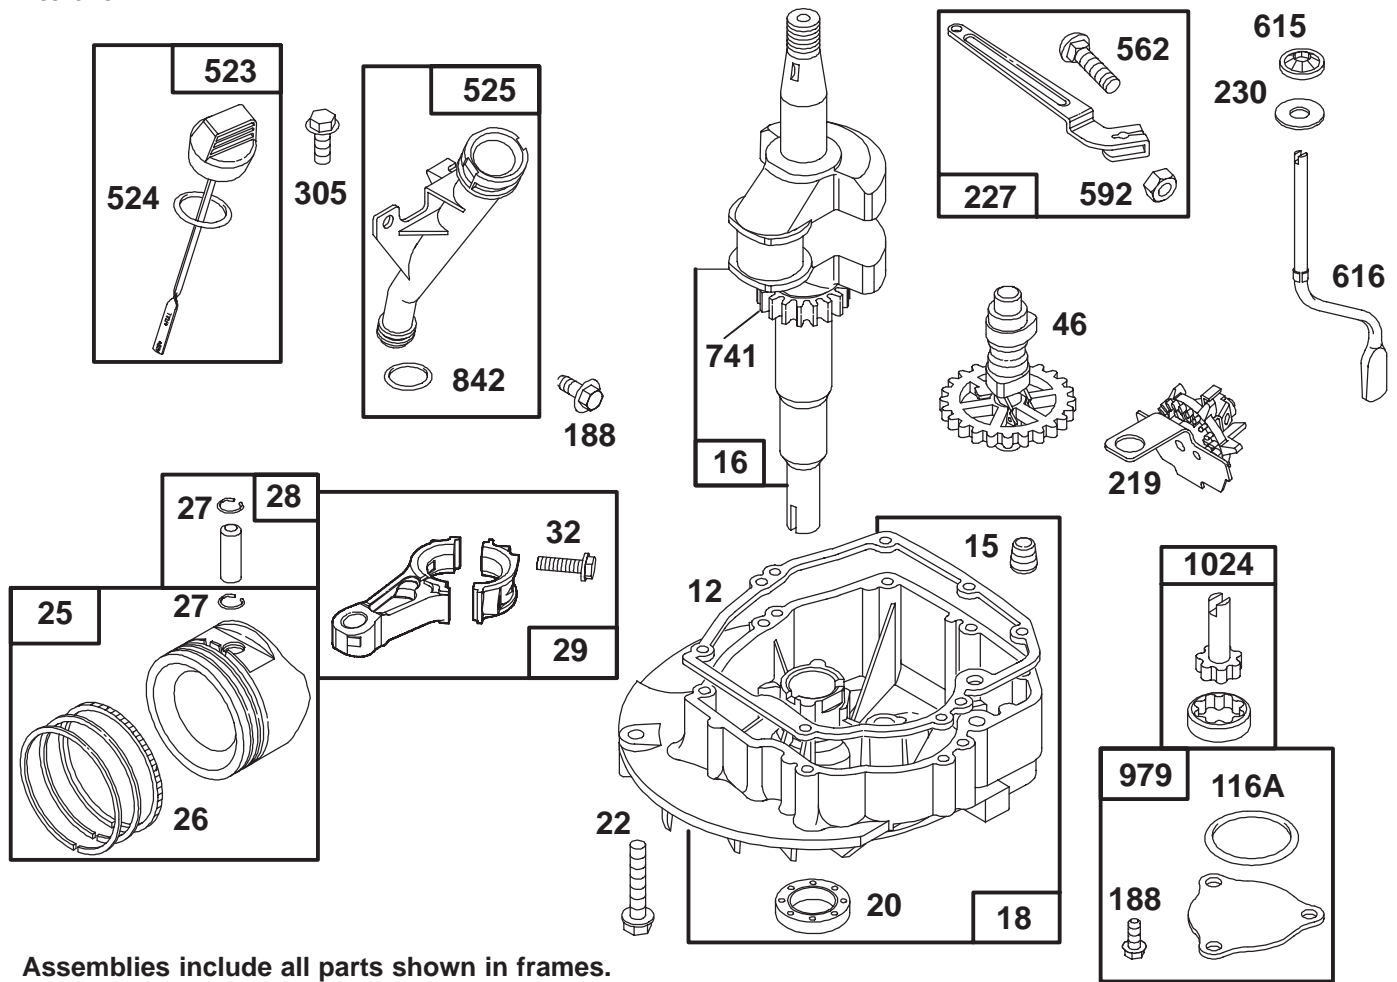

Assemblies include all parts shown in frames.

ENGINE GTS 150

Ref. No.	Part No.	Description	No. Used
*12	77-7550	Gasket-Engine Base	1
15	77-9590	Plug-Pipe	1
16	77-7520	Crankshaft	1
		Note: Order Part No. 77-7540 For Timing Gear Key	
18	77-7560	Base-Engine	1
*20	77-7570	Seal-Oil	1
22	77-9070	Screw-Engine Base	1
25	77-7690	Piston Assy (Std.)	1
26	77-7700	Ring Set (Std.)	1
27	77-7710	Lock-Piston Pin	1
28	77-9340	Pin Assembly-Piston	1
29	77-7690	Rod-Connecting	1
32	77-9350	Screw-Connecting Rod	1
46	77-7490	Gear-Cam	1
*116A	77-7660	Seal-O-Ring	1

Ref. No.	Part No.	Description	No. Used
188	94-1652	Screw-Hex. Head	1
219	77-7500	Gear-Governor	1
227	77-7370	Lever Assembly-Governor	1
230	77-7470	Washer	1
305	77-8310	Screw-Hex. Head	1
*524	77-7270	Seal-O-Ring	1
525	77-7280	Tube-Oil Fill	1
562	77-7380	Bolt-Governor Lever	1
592	77-7390	Nut-Hex	1
615	77-7480	Push Nut	1
616	77-7460	Crank-Governor	1
741	77-7530	Gear-Timing	1
*842	77-7300	Seal-O-Ring	1
979	77-7650	Cover-Oil Pump	1
1024	77-7640	Pump-Oil	1

* Included in Gasket Set-Part No. 77-8900