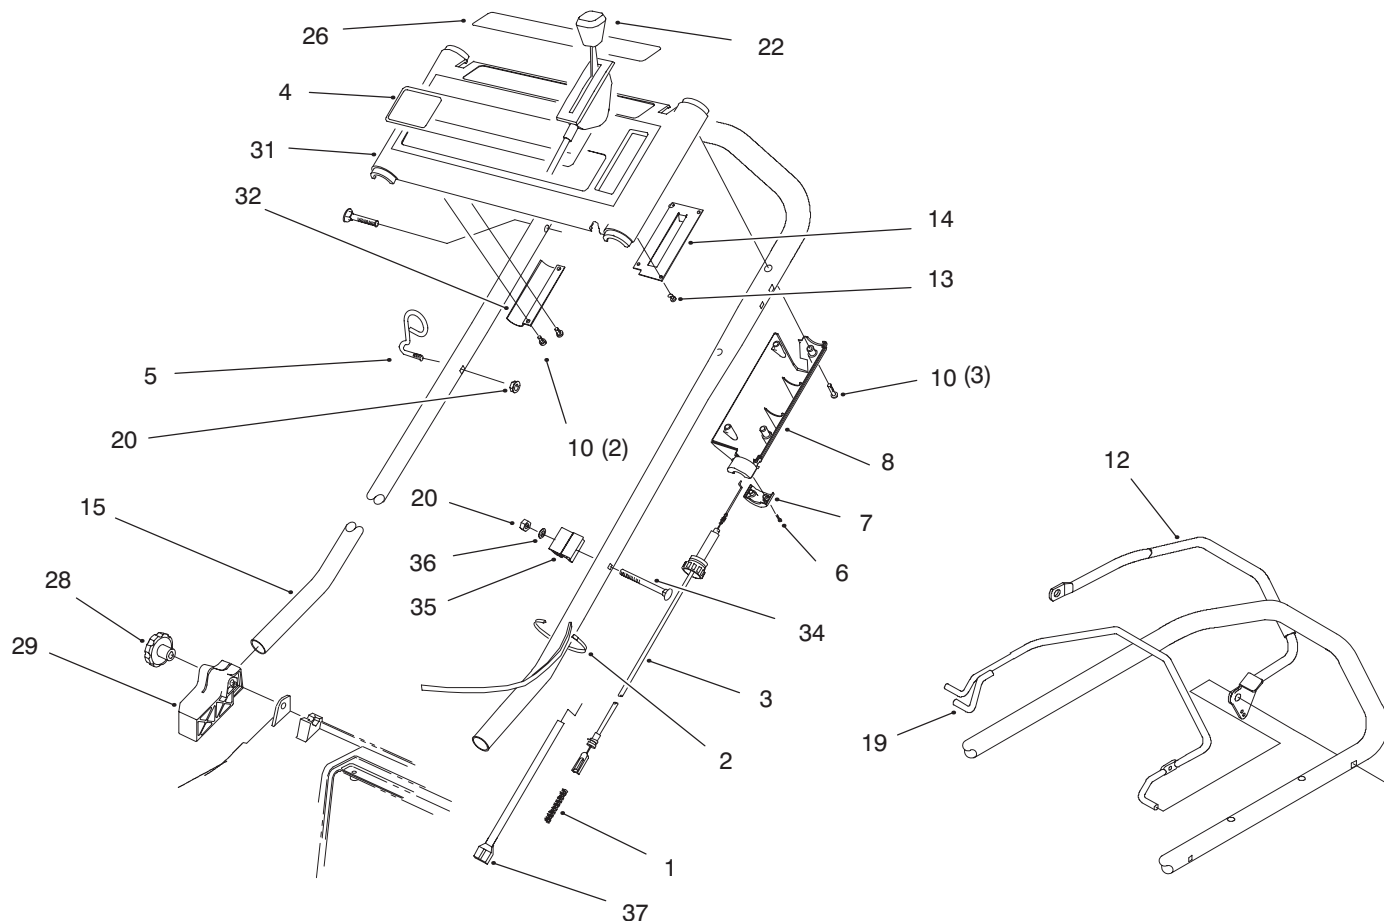

C-2680

HANDLE ASSEMBLY

Ref. No.	Part No.	Description	No. Used
1	71-8310	Spring - Compression	1
2	3290-378	Tie - Cable	1
3	95-9649	Cable - Traction	1
4	71-9863	Decal - Panel	1
5	95-4457	Guide - Rope	1
6	32144-99	Screw - Phillips Pan Hd.	2
7	71-7630	Cap - Throttle Lower	1
8	93-0339	Cover - Throttle Lower	1
10	32144-97	Screw - Phillips Pan Hd.	5
12	95-4450	Bail - Traction	1
13	32144-98	Screw - Phillips Pan Hd.	4
14	71-8040	Plate - Throttle	1
15	94-4367	Handle	1
19	95-4454	Bail - Brake	1

Ref. No.	Part No.	Description	No. Used
20	3296-73	Nut - Lock, Insert	2
22	93-1115	Control - Throttle	1
26	94-6027	Decal - Instruction	1
28	19-4050	Knob	2
29	71-8100	Mount - Handle R.H.	1
*	71-8090	Mount - Handle L.H.	1
31	17-4529	Panel - Control (Incl. Ref. #4,26)	1
32	71-8130	Bracket - Control	1
34	95-4453	Screw - Handle	1
35	92-7729	Support - Cable	1
36	3256-1	Washer - Flat	1
37	93-1116	Cable - Brake	1

*Not Illustrated