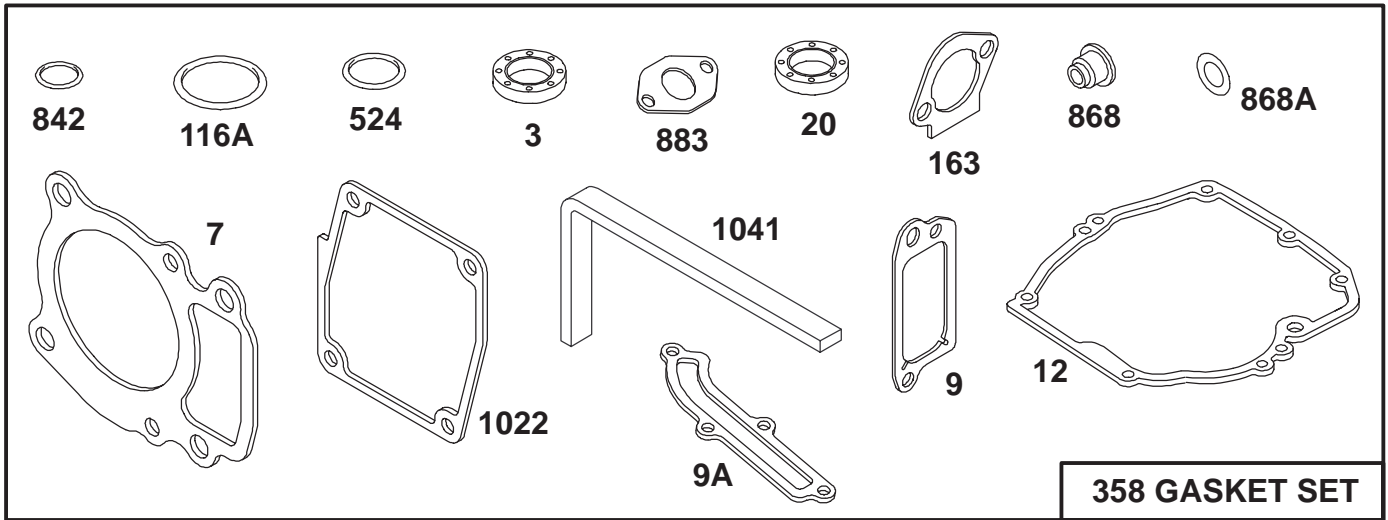

358 GASKET SET