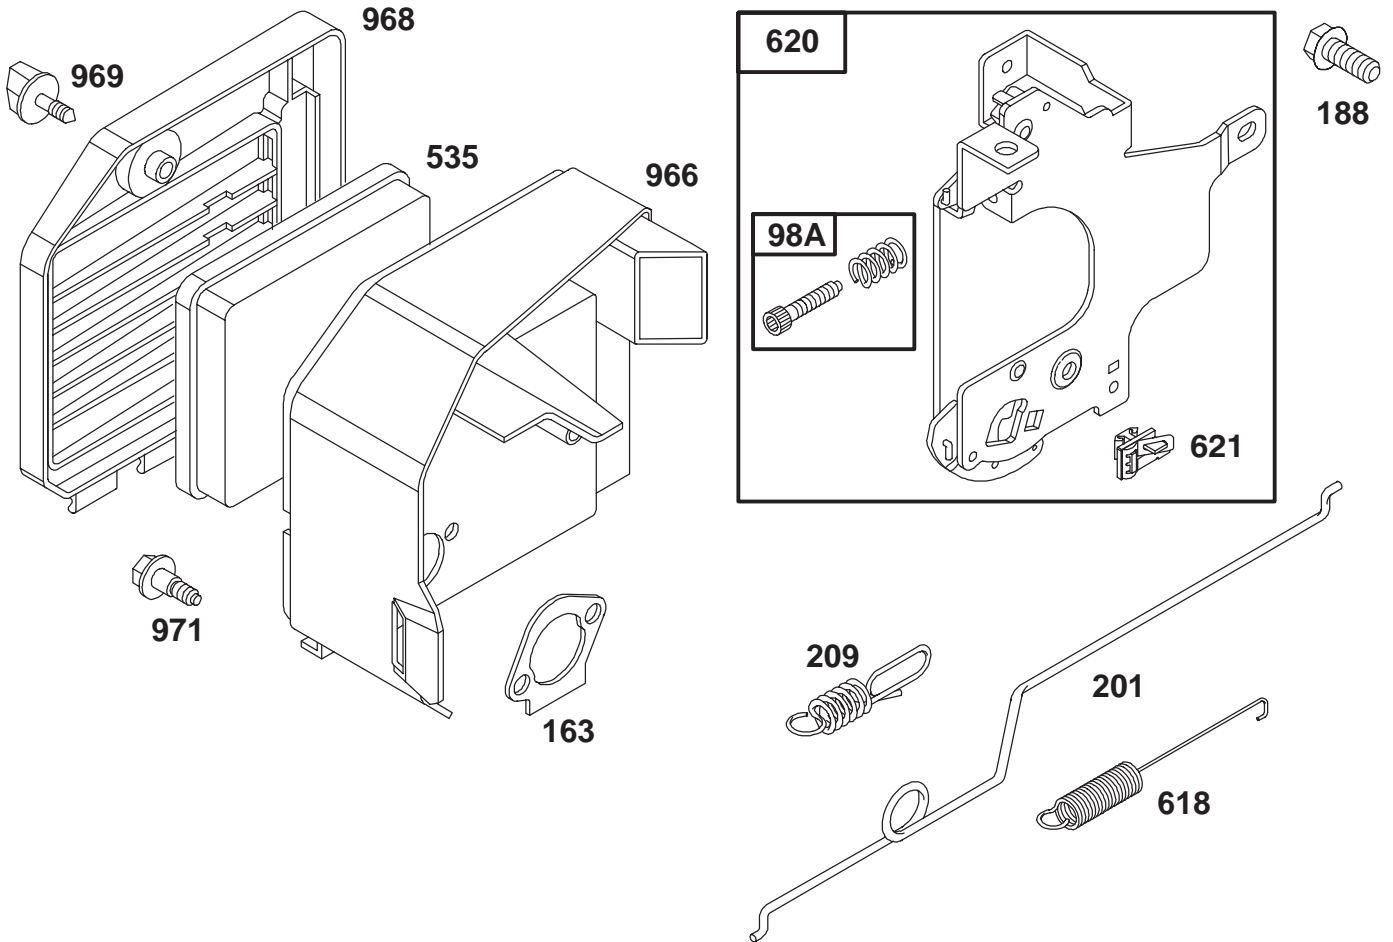

Assemblies include all parts shown in frames.

ENGINE GTS 150

Ref. No.	Part No.	Description	No. Used
98A	77-8020	Screw Assy-Speed Adj.	1
*163	77-7960	Gasket-Air Cleaner	1
188	94-1652	Screw-Hex Head	1
201	77-7980	Link-Governor	1
209	77-7990	Spring-Governor	1
535	77-7950	Element-Filter	1
618	77-8140	Spring-Choke	1

Ref. No.	Part No.	Description	No. Used
620	77-8000	Bracket-Carburetor	1
621	77-8010	Switch-Stop	1
966	77-7940	Base Air Cleaner	1
968	77-7040	Cover-Air Cover	1
969	77-7920	Screw-Air Cleaner	1
971	77-7930	Screw-Air Cleaner	1

* Included in Gasket Set-Part No. 77-8900