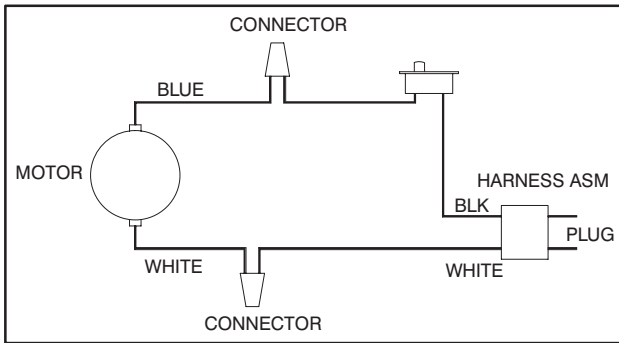

MODEL NO. 51586-790001 & UP

PARTS  
CATALOG

**POWER SWEEP BLOWER**

**WIRING DIAGRAM**

C-2612

**POWER SWEEP BLOWER ASSEMBLY**

Ref. No.	Part No.	Description	No. Used
1	3296-29	Nut-Hex Lock	1
2	73-6570	Connector-Wire Nut	2
3	95-3021	Housing-LH	1
4	95-3022	Housing-RH	1
5	93-0564	Impeller	1
6	93-0565	Cover-Switch	1
7	94-9320	Cover-Inlet	1
8	93-0571	Tube-Blower	1

Ref. No.	Part No.	Description	No. Used
9	93-0577	Motor	1
10	95-3019	Decal-Logo	1
11	95-4412	Decal-Label	1
12	94-4496	Screw	9
13	93-0578	Harness Assembly	1
14	93-0585	Washer	1
15	95-5106	Decal-Information	1