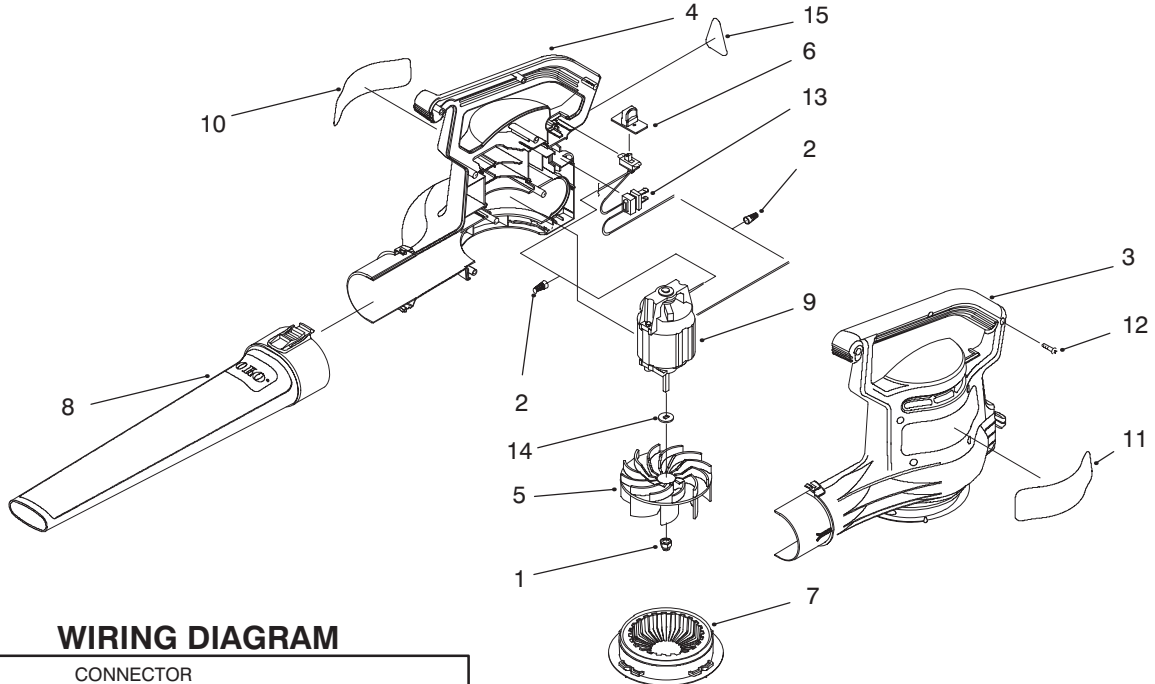

MODEL NO. 51586-790001 & UP

PARTS  
CATALOG

**POWER SWEEP BLOWER**

**WIRING DIAGRAM**

C-2612

**POWER SWEEP BLOWER ASSEMBLY**

Ref. No.	Part No.	Description	No. Used
1	3296-29	Nut-Hex Lock	1
2	73-6570	Connector-Wire Nut	2
3	95-3021	Housing-LH	1
4	95-3022	Housing-RH	1
5	93-0564	Impeller	1
6	93-0565	Cover-Switch	1
7	94-9320	Cover-Inlet	1
8	93-0571	Tube-Blower	1

Ref. No.	Part No.	Description	No. Used
9	93-0577	Motor	1
10	95-3019	Decal-Logo	1
11	95-4412	Decal-Label	1
12	94-4496	Screw	9
13	93-0578	Harness Assembly	1
14	93-0585	Washer	1
15	95-5106	Decal-Information	1