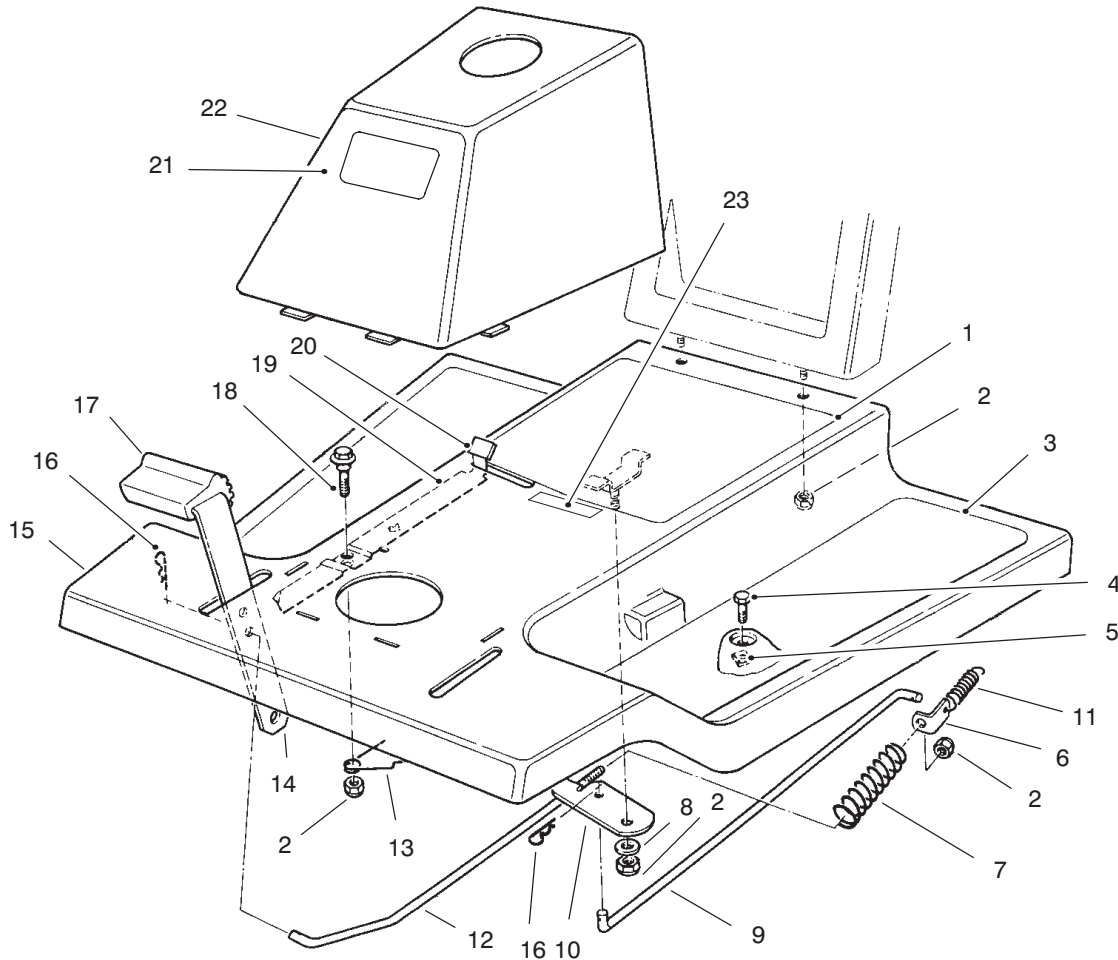

MODEL NO. 70060-7900001 & UP

PARTS
CATALOG
WHEEL HORSE®
8-25 RIDING MOWER

C-0004A

FRONT BODY ASSEMBLY

Ref. No.	Part No.	Description	No. Used	Ref. No.	Part No.	Description	No. Used
1	93-7006	Decal - Instruction	1	13	19-1970	Spring - Brake, Parking	1
2	3296-29	Nut - Lock	5	14	67-1130-03	Pedal - Brake & Clutch	2
3	44-7030	Tread - Foot Rest	2	15	67-1070-01	Body W.A. - Front	1
4	32104-110	Screw - Cap Hex. Hd.	4	16	3290-250	Pin - Hair, Cotter	2
5	3290-347	Nut - U-Type	4	17	65-2920	Pad - Pedal	2
6	67-1590	Bracket - Brake Return	1	18	19-1470	Bolt - Shoulder	1
7	67-1430	Spring - Compression	1	19	19-1610-03	Lever - Brake, Parking	1
8	26-9530	Washer - Pivot	1	20	19-2200	Tip - Brake, Parking	1
9	67-1340	Rod - Brake, Transmission	1	21	92-7981	Decal - Toro	1
10	67-1330-03	Lever - Brake, Bellcrank	1	22	55-7103	Tower (Incl. Ref. #21)	1
11	67-1450	Spring - Extension	1	23	93-7011	Decal - Parking Brake	1
12	67-1350	Rod - Front, Brake	1				

C-0005A

FRAME ASSEMBLY

Ref. No.	Part No.	Description	No. Used
1	322-3	Screw - Cap Hex. Hd.	6
2	44-7140-01	Mount - Bearing, Axle	1
3	67-0520-01	Channel - R.H.	1
4	3296-29	Nut - Lock	16
5	67-0010-03	Lift W.A. - Front, Deck	1
6	67-0430	Rod - Clutch	1
7	282-27	Clevis	1
8	67-1530	Assembly - Pin, Clevis	1
9	3272-6	Pin - Cotter	2
10	76-3890	Bracket - Link, H.O.C.	1
11	67-0050-01	Tube W.A. - Support, Rear	1
12	3296-39	Nut - Lock	5
13	67-1510-03	Brace - Stop, Deck	2
14	3290-355	Pin - Hair, Cotter	2
15	67-1460	Washer - Flat	2
16	323-10	Screw - Cap Hex. Hd.	2
17	68-8380	Spacer - Stop, Deck	2
18	76-3790	Lever W.A. - H.O.C.	2
19	46-2511	Bolt - Mounting, Axle	2

*Not Illustrated

C-0002A

SEAT & GAS TANK ASSEMBLY

Ref. No.	Part No.	Description	No. Used
1	66-6680	Seat	1
2	67-1241	Base - Seat	1
3	38-1420	Switch - Seat	1
4	18-2970	R-Clamp	1
5	47-2986	Hose - Gas	1
6	67-0950	Strap - Tank, Gas	2
7	80-4580	Tank - Gas	1
8	55-3576	Assembly - Cap, Gas	1
9	47-2964	Hose - Gas	2