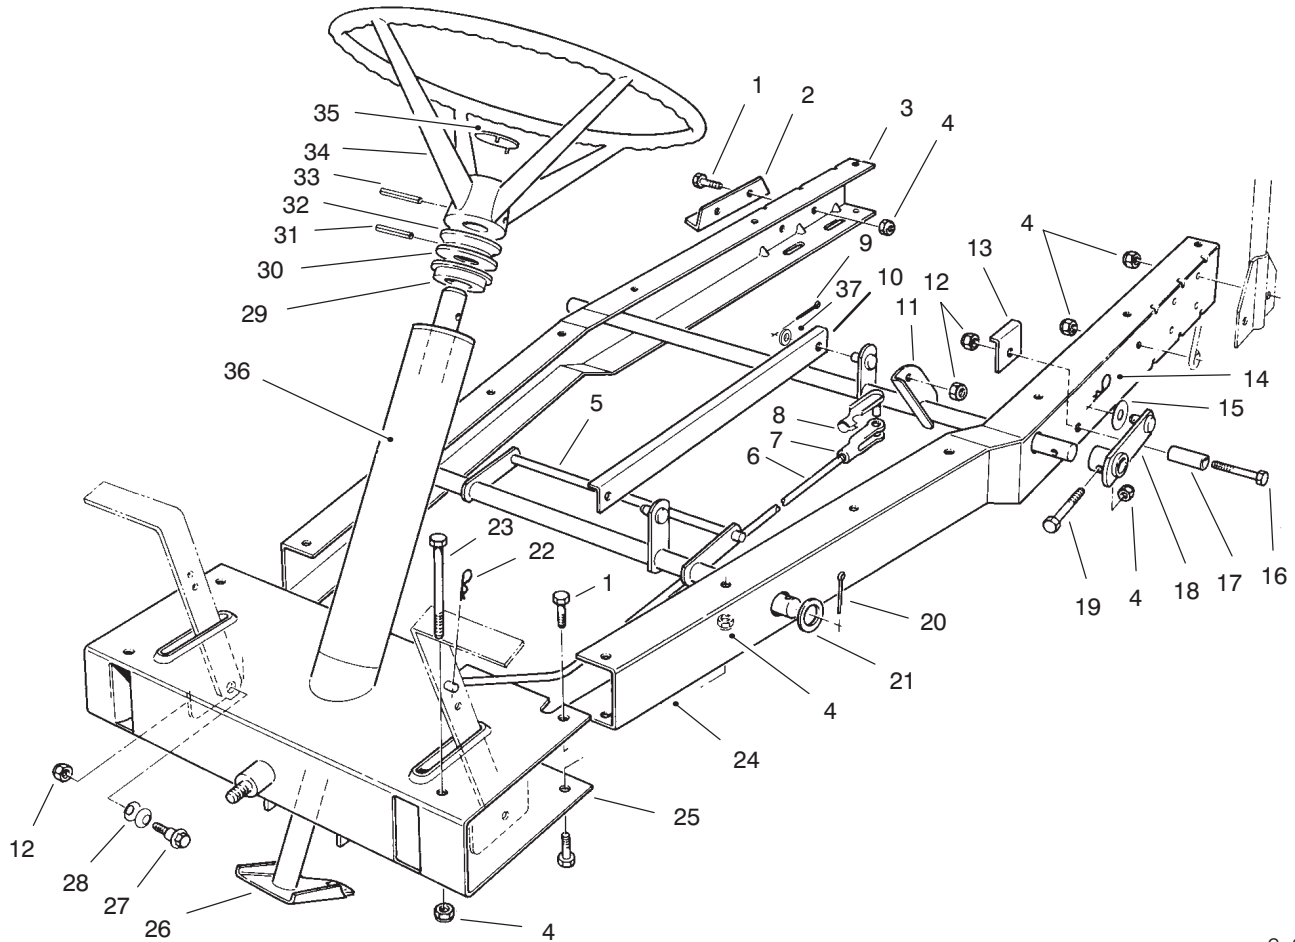

MODEL NO. 70060-7900001 & UP

PARTS
CATALOG
WHEEL HORSE®
8-25 RIDING MOWER

C-0004A

FRONT BODY ASSEMBLY

Ref. No.	Part No.	Description	No. Used	Ref. No.	Part No.	Description	No. Used
1	93-7006	Decal - Instruction	1	13	19-1970	Spring - Brake, Parking	1
2	3296-29	Nut - Lock	5	14	67-1130-03	Pedal - Brake & Clutch	2
3	44-7030	Tread - Foot Rest	2	15	67-1070-01	Body W.A. - Front	1
4	32104-110	Screw - Cap Hex. Hd.	4	16	3290-250	Pin - Hair, Cotter	2
5	3290-347	Nut - U-Type	4	17	65-2920	Pad - Pedal	2
6	67-1590	Bracket - Brake Return	1	18	19-1470	Bolt - Shoulder	1
7	67-1430	Spring - Compression	1	19	19-1610-03	Lever - Brake, Parking	1
8	26-9530	Washer - Pivot	1	20	19-2200	Tip - Brake, Parking	1
9	67-1340	Rod - Brake, Transmission	1	21	92-7981	Decal - Toro	1
10	67-1330-03	Lever - Brake, Bellcrank	1	22	55-7103	Tower (Incl. Ref. #21)	1
11	67-1450	Spring - Extension	1	23	93-7011	Decal - Parking Brake	1
12	67-1350	Rod - Front, Brake	1				

C-0005A

FRAME ASSEMBLY

Ref. No.	Part No.	Description	No. Used
1	322-3	Screw - Cap Hex. Hd.	6
2	44-7140-01	Mount - Bearing, Axle	1
3	67-0520-01	Channel - R.H.	1
4	3296-29	Nut - Lock	16
5	67-0010-03	Lift W.A. - Front, Deck	1
6	67-0430	Rod - Clutch	1
7	282-27	Clevis	1
8	67-1530	Assembly - Pin, Clevis	1
9	3272-6	Pin - Cotter	2
10	76-3890	Bracket - Link, H.O.C.	1
11	67-0050-01	Tube W.A. - Support, Rear	1
12	3296-39	Nut - Lock	5
13	67-1510-03	Brace - Stop, Deck	2
14	3290-355	Pin - Hair, Cotter	2
15	67-1460	Washer - Flat	2
16	323-10	Screw - Cap Hex. Hd.	2
17	68-8380	Spacer - Stop, Deck	2
18	76-3790	Lever W.A. - H.O.C.	2
19	46-2511	Bolt - Mounting, Axle	2

*Not Illustrated

C-0002A

SEAT & GAS TANK ASSEMBLY

Ref. No.	Part No.	Description	No. Used
1	66-6680	Seat	1
2	67-1241	Base - Seat	1
3	38-1420	Switch - Seat	1
4	18-2970	R-Clamp	1
5	47-2986	Hose - Gas	1
6	67-0950	Strap - Tank, Gas	2
7	80-4580	Tank - Gas	1
8	55-3576	Assembly - Cap, Gas	1
9	47-2964	Hose - Gas	2