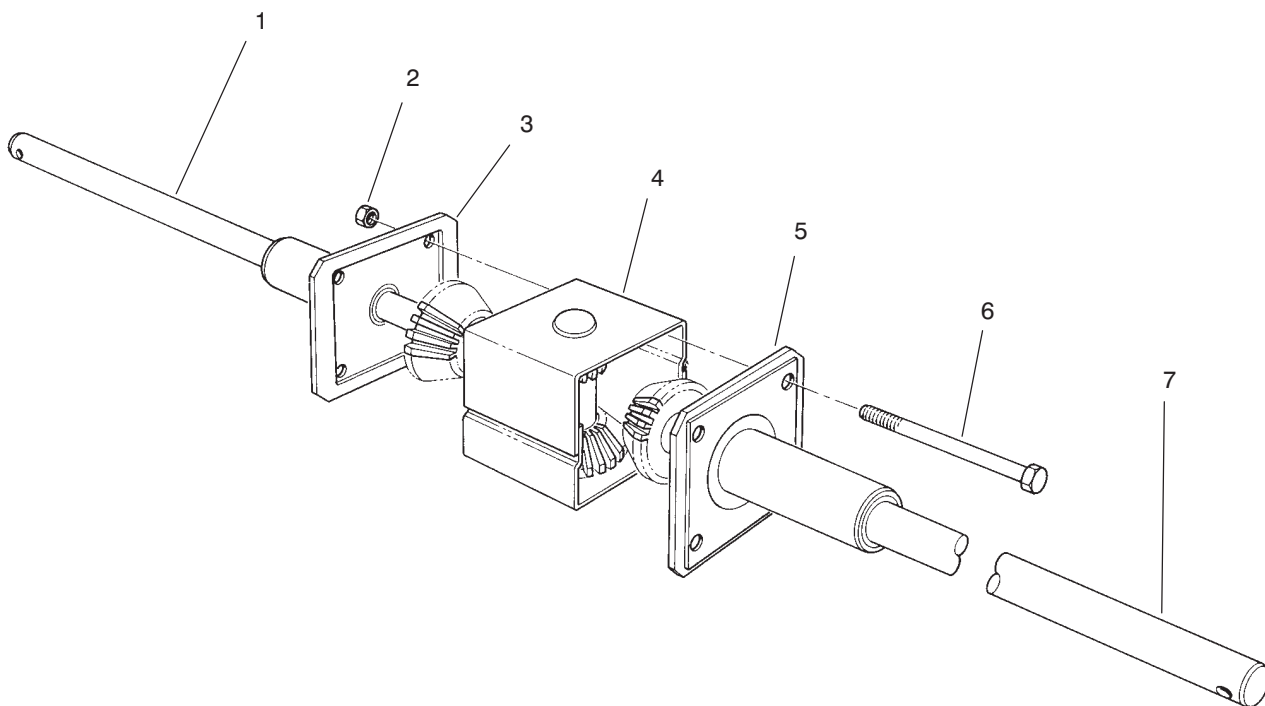

C-0010

DIFFERENTIAL ASSEMBLY

Ref. No.	Part No.	Description	No. Used
1	55-7762	Axle - R.H.	1
2	32152-1	Nut - Lock	4
3	55-7770	Cap - End, R.H.	1
4	55-7780	Case - Gear, Transfer	1

Ref. No.	Part No.	Description	No. Used
5	55-7771	Cap - End, L.H.	1
6	322-22	Screw - Cap Hex. Hd.	4
7	55-7763	Axle - L.H.	1
*	56-9960	Differential - Complete	

*Not Illustrated