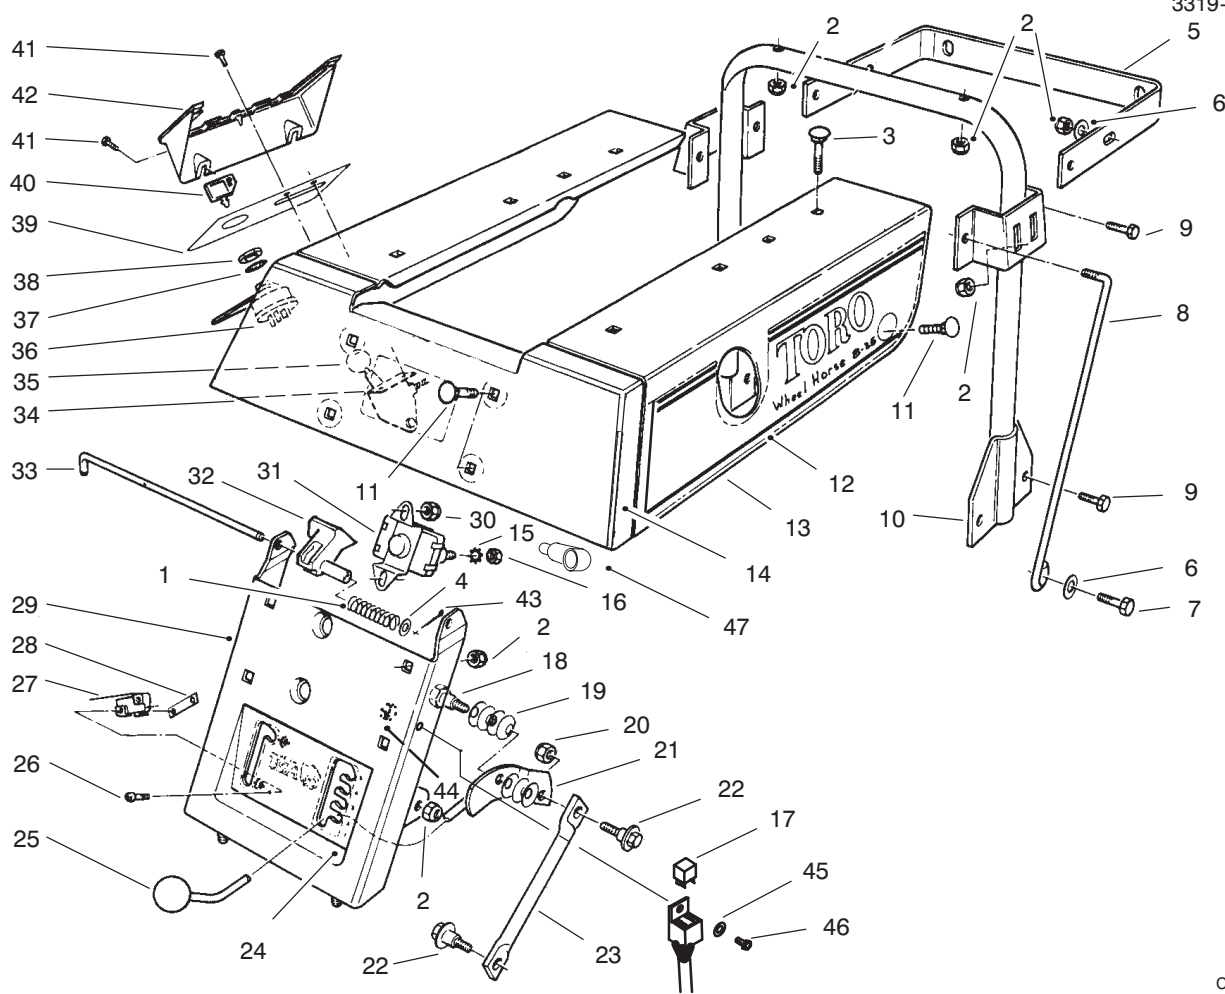

C-0007B

REAR BODY ASSEMBLY

Ref. No.	Part No.	Description	No. Used
1	71-8310	Spring - Prop, Seat	1
2	3296-29	Nut - Lock	11
3	3230-3	Bolt - Carriage	2
4	3256-22	Washer - Flat	1
5	67-1500-03	Bar - Stand	1
6	3256-23	Washer - Flat	4
7	322-5	Screw - Cap Hex. Hd.	2
8	67-1480	Brace - Support, Seat	2
9	322-3	Screw - Cap Hex. Hd.	6
10	67-0790-03	Support W.A. - Seat	1
11	3230-20	Bolt - Carriage	6
12	92-7979	Decal - Toro L.H.	1
*	92-7980	Decal - Toro R.H.	1
13	67-0231-01	Body W.A. - Rear	1
14	92-7978	Decal - Insignia	1
15	3253-3	Washer - Lock	2
16	3218-1	Nut - Jam	2
17	116397	Relay	1
18	28-0540	Bolt - Shoulder	1
19	3290-413	Washer - Belleville	7
20	3296-39	Nut - Lock	1
21	67-0270	Handle W.A. - H.O.C.	1
22	67-0870	Bolt - Shoulder	2
23	67-0080	Link - H.O.C.	1
24	92-7977	Decal - H.O.C. Deck Engage.	1

Ref. No.	Part No.	Description	No. Used
25	233-22	Knob	1
26	3290-313	Screw - Pan Head	2
27	88-9931	Switch - Micro	1
28	3290-354	Nut - Double	1
29	67-1090-01	Support W.A. - Seat	1
30	3296-42	Nut - Lock	2
31	47-1910	Solenoid	1
32	80-4330	Prop - Seat	1
33	80-4550	Rod - Base, Seat	1
34	66-6640	Control - Throttle	1
35	233-25	Knob	1
36	88-9830	Switch - Ignition (Incl. Ref. #37 & 38)	1
37	3254-5	Washer - Lock, Int. Tooth	1
38	218-461	Nut - Hex.	1
39	92-7976	Decal - Panel, Control	1
40	63-8360	Key	1
41	32144-42	Screw - Hex. Hd. Tapping	4
42	67-1030	Cover - Panel, Control	1
43	3272-4	Pin - Cotter	1
44	3296-2	Nut - Lock	1
45	3256-14	Washer - Flat	1
46	3290-134	Screw - Cap Mach. Hd.	1
47	93-3190	Boot - Terminal Insulator	1

*Not Illustrated