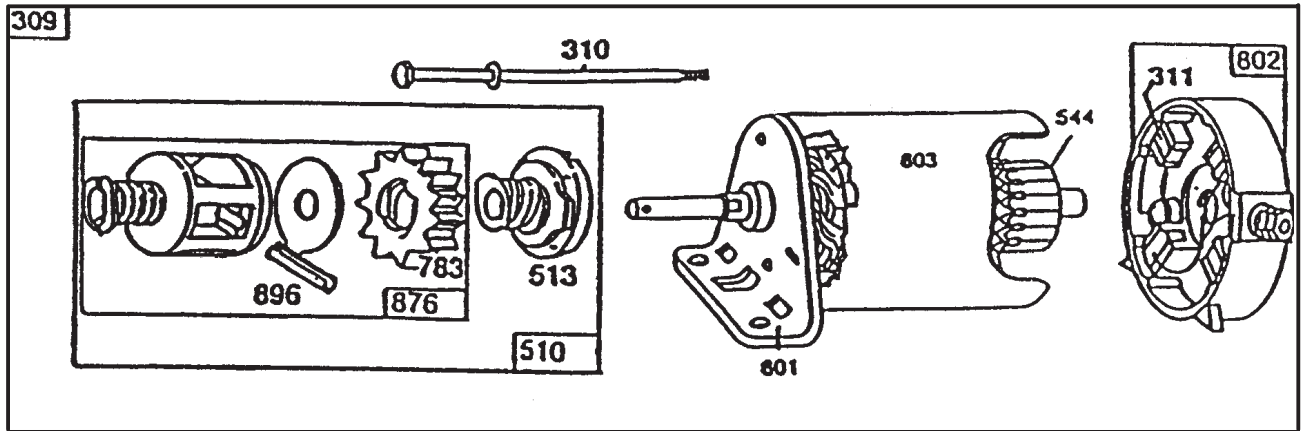

C-0784

STARTER – BRIGGS & STRATTON NO. 195707-0121-01

Ref. No.	Part No.	Description	No. Used
309	394805	Assembly – Motor & Drive	1
310	94003	Assembly – Thru Bolt	2
311	395538	Assembly – Brush	2
510	490421	Assembly – Drive (Incl. Ref. #513, 783, 876 & 896)	1
513	398003	Assembly – Clutch	1
544	390837	Assembly – Armature	1

Ref. No.	Part No.	Description	No. Used
783	280104	Gear	1
801	394856	Assembly – End Cap	1
802	395537	Assembly – Commutator, End Cap	1
803	398159	Assembly – Housing (3-21/32" Long)	1
876	490467	Kit – Retainer	1
896	94288	Pin – Roll	1