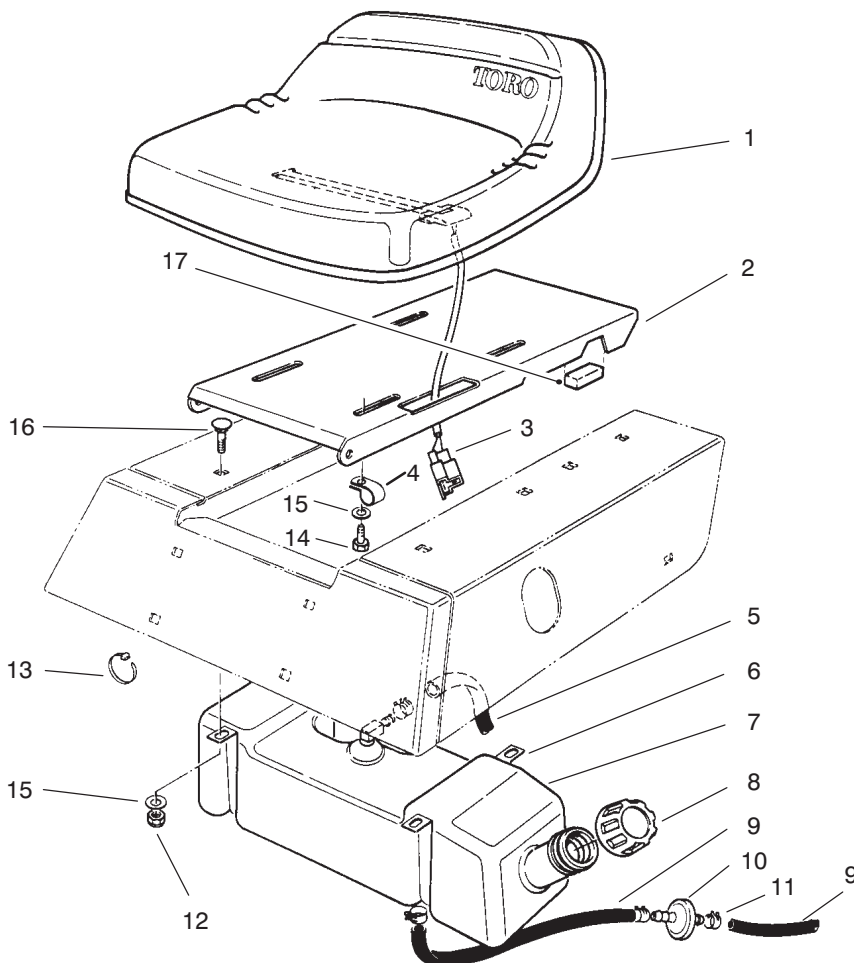

MODEL NO. 70060-7900001 & UP

PARTS
CATALOG
WHEEL HORSE®
8-25 RIDING MOWER

C-0004A

FRONT BODY ASSEMBLY

Ref. No.	Part No.	Description	No. Used	Ref. No.	Part No.	Description	No. Used
1	93-7006	Decal - Instruction	1	13	19-1970	Spring - Brake, Parking	1
2	3296-29	Nut - Lock	5	14	67-1130-03	Pedal - Brake & Clutch	2
3	44-7030	Tread - Foot Rest	2	15	67-1070-01	Body W.A. - Front	1
4	32104-110	Screw - Cap Hex. Hd.	4	16	3290-250	Pin - Hair, Cotter	2
5	3290-347	Nut - U-Type	4	17	65-2920	Pad - Pedal	2
6	67-1590	Bracket - Brake Return	1	18	19-1470	Bolt - Shoulder	1
7	67-1430	Spring - Compression	1	19	19-1610-03	Lever - Brake, Parking	1
8	26-9530	Washer - Pivot	1	20	19-2200	Tip - Brake, Parking	1
9	67-1340	Rod - Brake, Transmission	1	21	92-7981	Decal - Toro	1
10	67-1330-03	Lever - Brake, Bellcrank	1	22	55-7103	Tower (Incl. Ref. #21)	1
11	67-1450	Spring - Extension	1	23	93-7011	Decal - Parking Brake	1
12	67-1350	Rod - Front, Brake	1				

C-0005A

FRAME ASSEMBLY

Ref. No.	Part No.	Description	No. Used
1	322-3	Screw - Cap Hex. Hd.	6
2	44-7140-01	Mount - Bearing, Axle	1
3	67-0520-01	Channel - R.H.	1
4	3296-29	Nut - Lock	16
5	67-0010-03	Lift W.A. - Front, Deck	1
6	67-0430	Rod - Clutch	1
7	282-27	Clevis	1
8	67-1530	Assembly - Pin, Clevis	1
9	3272-6	Pin - Cotter	2
10	76-3890	Bracket - Link, H.O.C.	1
11	67-0050-01	Tube W.A. - Support, Rear	1
12	3296-39	Nut - Lock	5
13	67-1510-03	Brace - Stop, Deck	2
14	3290-355	Pin - Hair, Cotter	2
15	67-1460	Washer - Flat	2
16	323-10	Screw - Cap Hex. Hd.	2
17	68-8380	Spacer - Stop, Deck	2
18	76-3790	Lever W.A. - H.O.C.	2
19	46-2511	Bolt - Mounting, Axle	2

*Not Illustrated

C-0002A

SEAT & GAS TANK ASSEMBLY

Ref. No.	Part No.	Description	No. Used
1	66-6680	Seat	1
2	67-1241	Base - Seat	1
3	38-1420	Switch - Seat	1
4	18-2970	R-Clamp	1
5	47-2986	Hose - Gas	1
6	67-0950	Strap - Tank, Gas	2
7	80-4580	Tank - Gas	1
8	55-3576	Assembly - Cap, Gas	1
9	47-2964	Hose - Gas	2