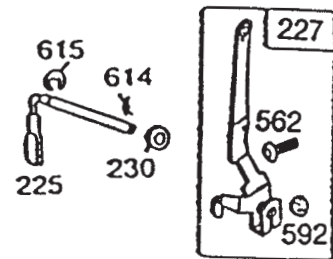

BRIGGS & STRATTON MODEL NO. 195707-0121-01

358 GASKET SET

* REQUIRES SPECIAL TOOLS TO INSTALL. SEE REPAIR INSTRUCTION MANUAL.

Assemblies include all parts shown in frames.