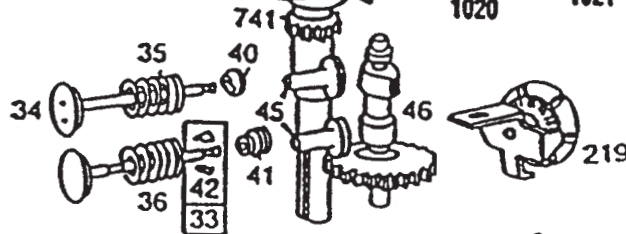

BRIGGS & STRATTON MODEL NO. 195707-0121-01

358 GASKET SET

* REQUIRES SPECIAL TOOLS TO INSTALL. SEE REPAIR INSTRUCTION MANUAL.

Assemblies include all parts shown in frames.