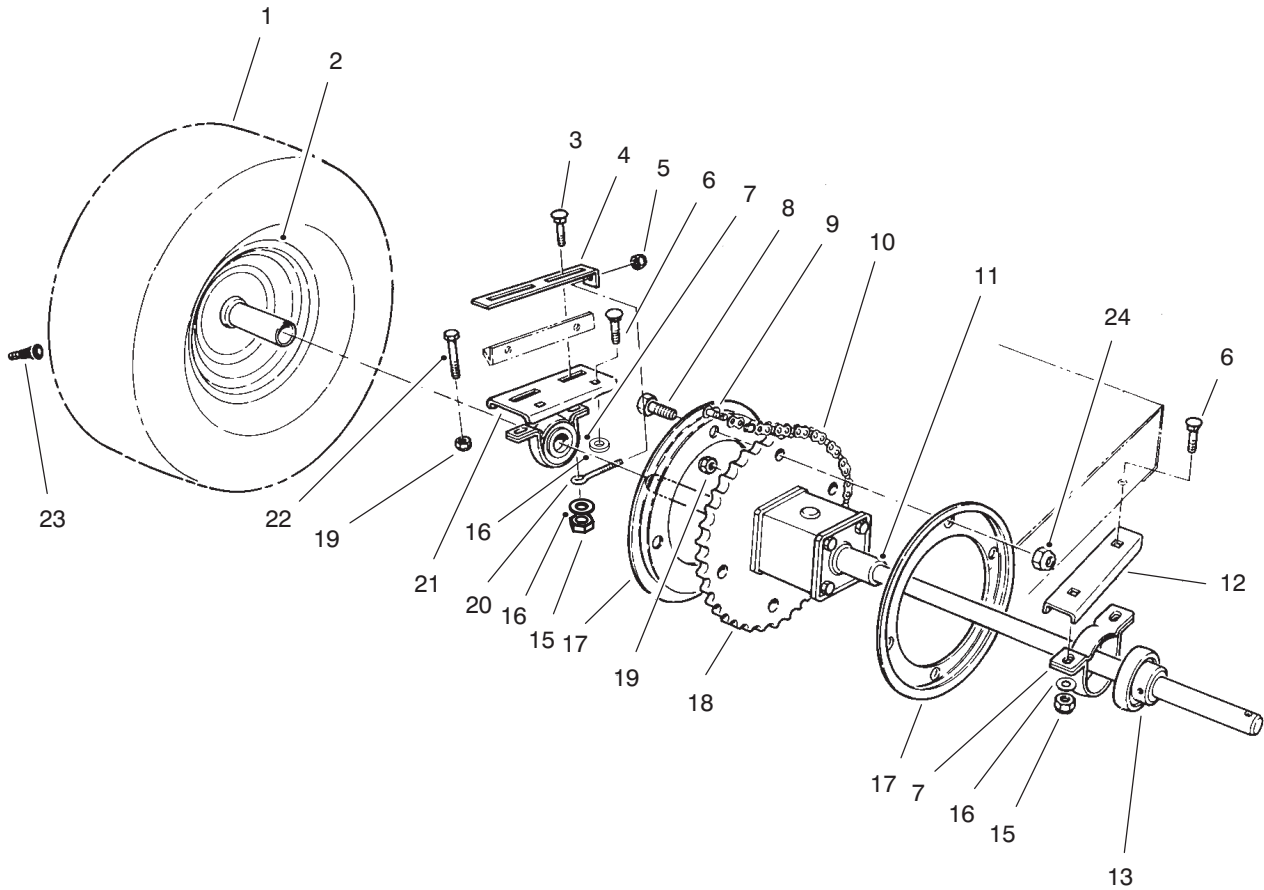

*Not Illustrated

C-2378

ELECTRICAL SCHEMATIC

Ref. No.	Part No.	Description	No. Used
1	93-7444	Harness - Wire	1

Ref. No.	Part No.	Description	No. Used

C-0008B

REAR AXLE ASSEMBLY

Ref. No.	Part No.	Description	No. Used
1	231-115	Tire	2
2	44-9760	Rim	2
3	3231-4	Bolt - Carriage	2
4	61-9990	Plate - Adjusting	1
5	3296-42	Nut - Lock	1
6	3231-25	Bolt - Carriage	4
7	47-1480	Mount - Bearing	2
8	321-4	Screw - Cap Hex. Hd.	4
9	2710-11	Link - Connecting	1
10	67-0910	Chain (Incl. Ref. #9)	1
11	56-9960	Differential	1
12	66-6630-03	Support L.H.	1

Ref. No.	Part No.	Description	No. Used
13	47-1490	Bearing (Incl. Ref. #14)	2
15	3296-39	Nut - Lock	6
16	3256-24	Washer - Flat	6
17	76-1580-03	Guide - Chain	2
18	76-4010	Sprocket	1
19	3296-29	Nut - Lock	6
20	61-9980	Screw - Adjusting	1
21	66-6620-03	Support R.H.	1
22	46-2511	Bolt - Axle	2
23	232-27	Valve Stem w/Cap	2
24	3296-8	Nut - Lock	4
*	232-40	Tube - Inner	2