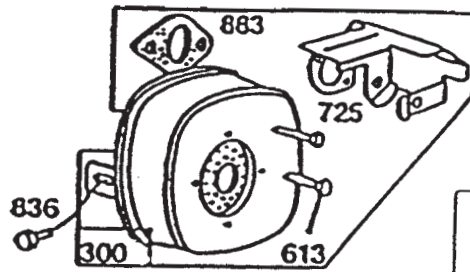

BRIGGS & STRATTON MODEL NO. 195707-0121-01

358 GASKET SET

* REQUIRES SPECIAL TOOLS TO INSTALL. SEE REPAIR INSTRUCTION MANUAL.

Assemblies include all parts shown in frames.