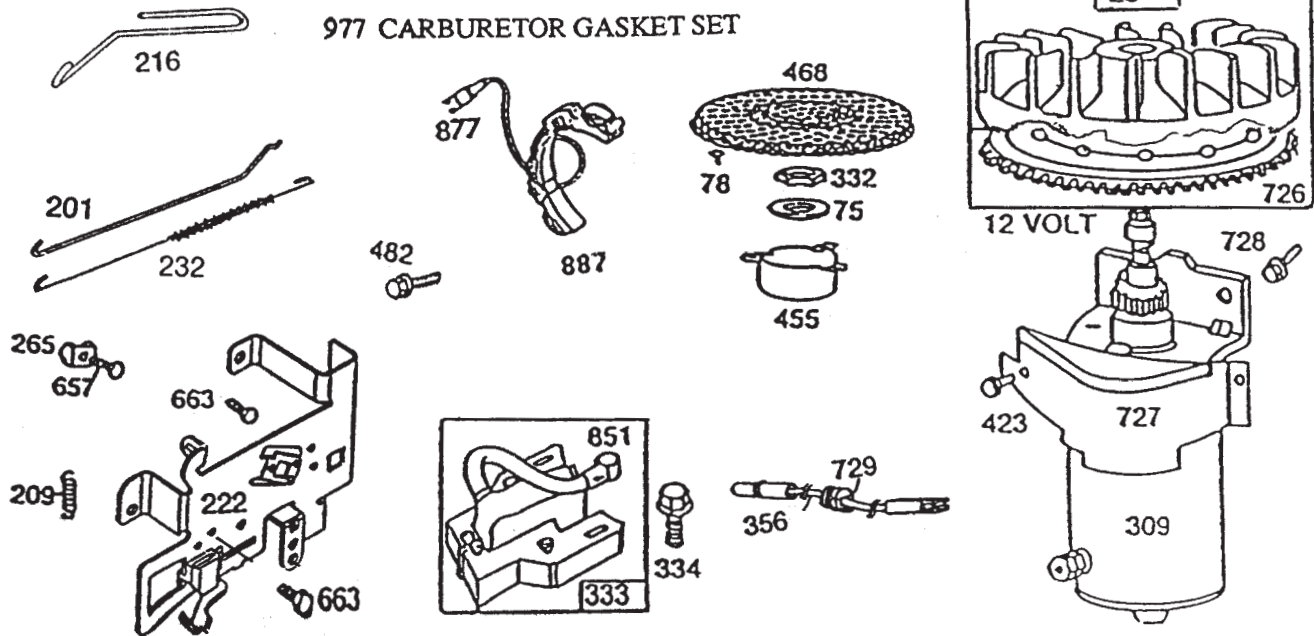

121 CARBURETOR OVERHAUL KIT

977 CARBURETOR GASKET SET

* REQUIRES SPECIAL TOOLS TO INSTALL.
SEE REPAIR INSTRUCTION MANUAL.

Assemblies include all parts shown in frames.