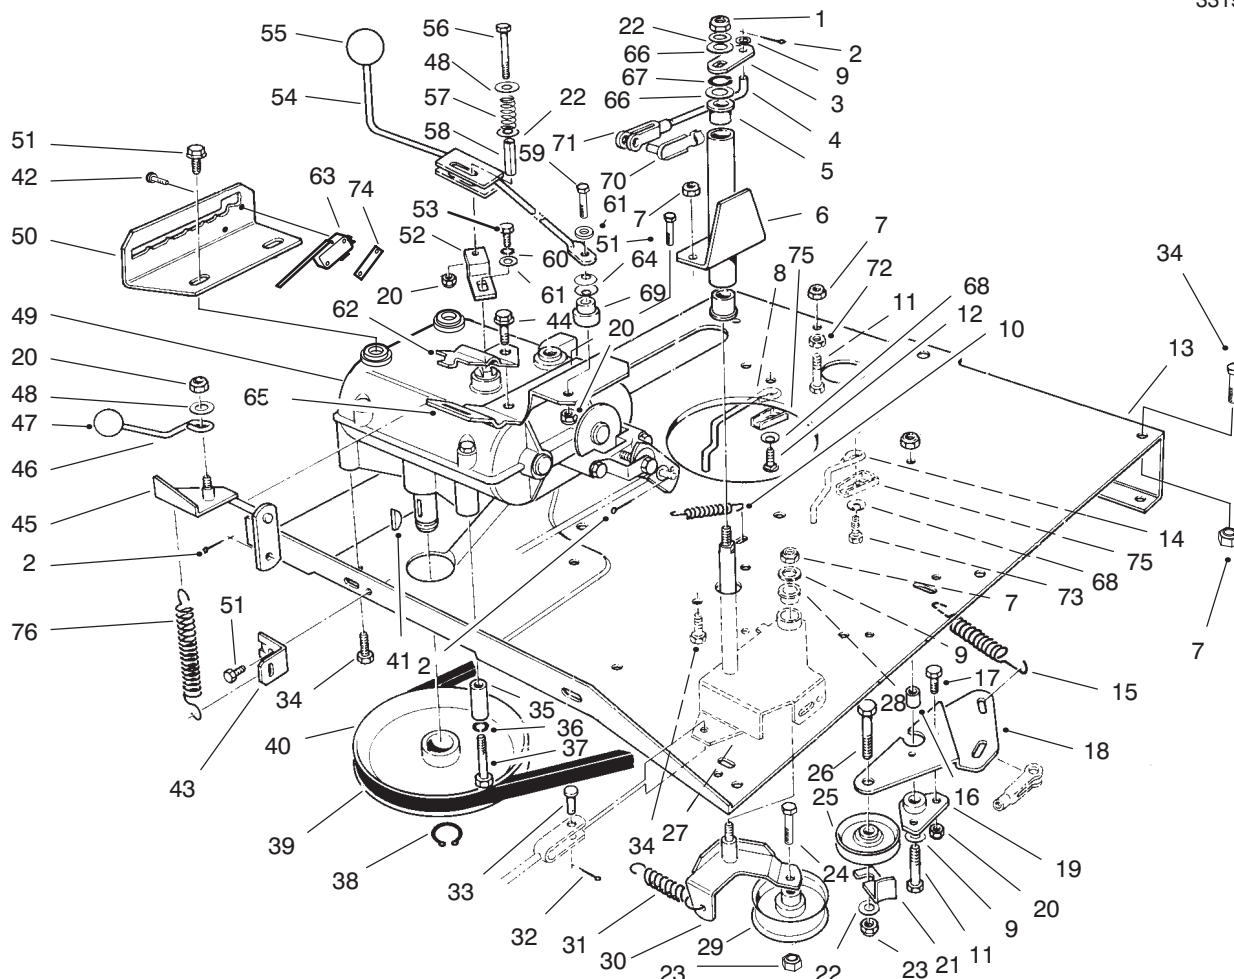

C-2106A

TRANSMISSION & LINKAGE ASSEMBLY (CONTINUED)

Ref. No.	Part No.	Description	No. Used
47	233-22	Knob	1
48	3256-55	Washer - Fender	2
49	67-1400	Transmission	1
50	88-9810-03	Gate - Shift	1
51	32144-14	Screw - Wash. Hd., Tap.	4
52	56-7620	Lever - Shift	1
53	329-4	Screw - Cap Hex. Hd.	1
54	76-3940-03	Lever W.A. - Shift	1
55	233-48	Knob	1
56	321-15	Screw - Cap Hex. Hd.	1
57	56-7730	Spring	1
58	56-7740	Spacer	1
59	321-8	Screw - Cap Hex. Hd.	1
60	3253-3	Washer - Lock	1
61	3256-22	Washer - Flat	2

Ref. No.	Part No.	Description	No. Used
62	67-0670	Bracket - Engage, Deck	1
63	88-9930	Switch - Micro	1
64	3290-478	Washer - Belleville	2
65	67-0660	Bracket - Mount, Shifter	1
66	20-3220	Washer - Flat	2
67	32151-62	Ring - Retaining	1
68	3290-456	Washer - Belleville	2
69	76-3970	Spacer - Pivot	1
70	67-1530	Assembly - Pin, Clevis	1
71	282-27	Clevis	1
72	3218-2	Nut - Jam	1
73	3230-2	Bolt - Carriage	1
74	3290-354	Nut - Double	1
75	76-3820	Anchor - Guide, Belt	2
76	76-4660	Spring	1