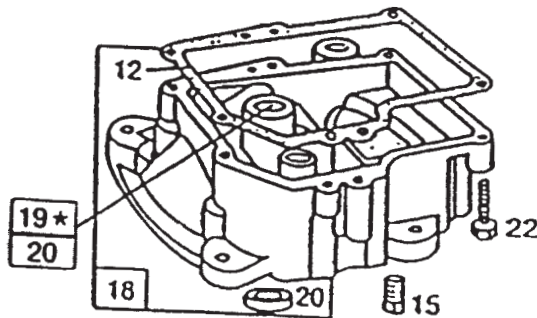

BRIGGS & STRATTON MODEL NO. 195707-0121-01

358 GASKET SET

* REQUIRES SPECIAL TOOLS TO INSTALL. SEE REPAIR INSTRUCTION MANUAL.

Assemblies include all parts shown in frames.