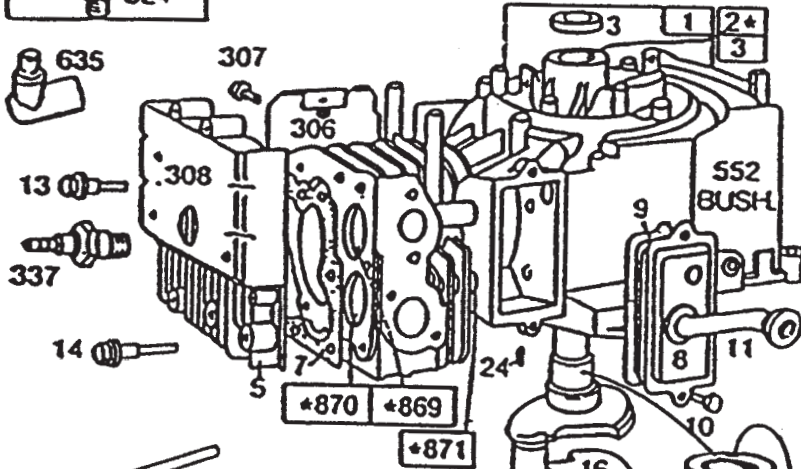

BRIGGS & STRATTON MODEL NO. 195707-0121-01

358 GASKET SET

* REQUIRES SPECIAL TOOLS TO INSTALL. SEE REPAIR INSTRUCTION MANUAL.

Assemblies include all parts shown in frames.