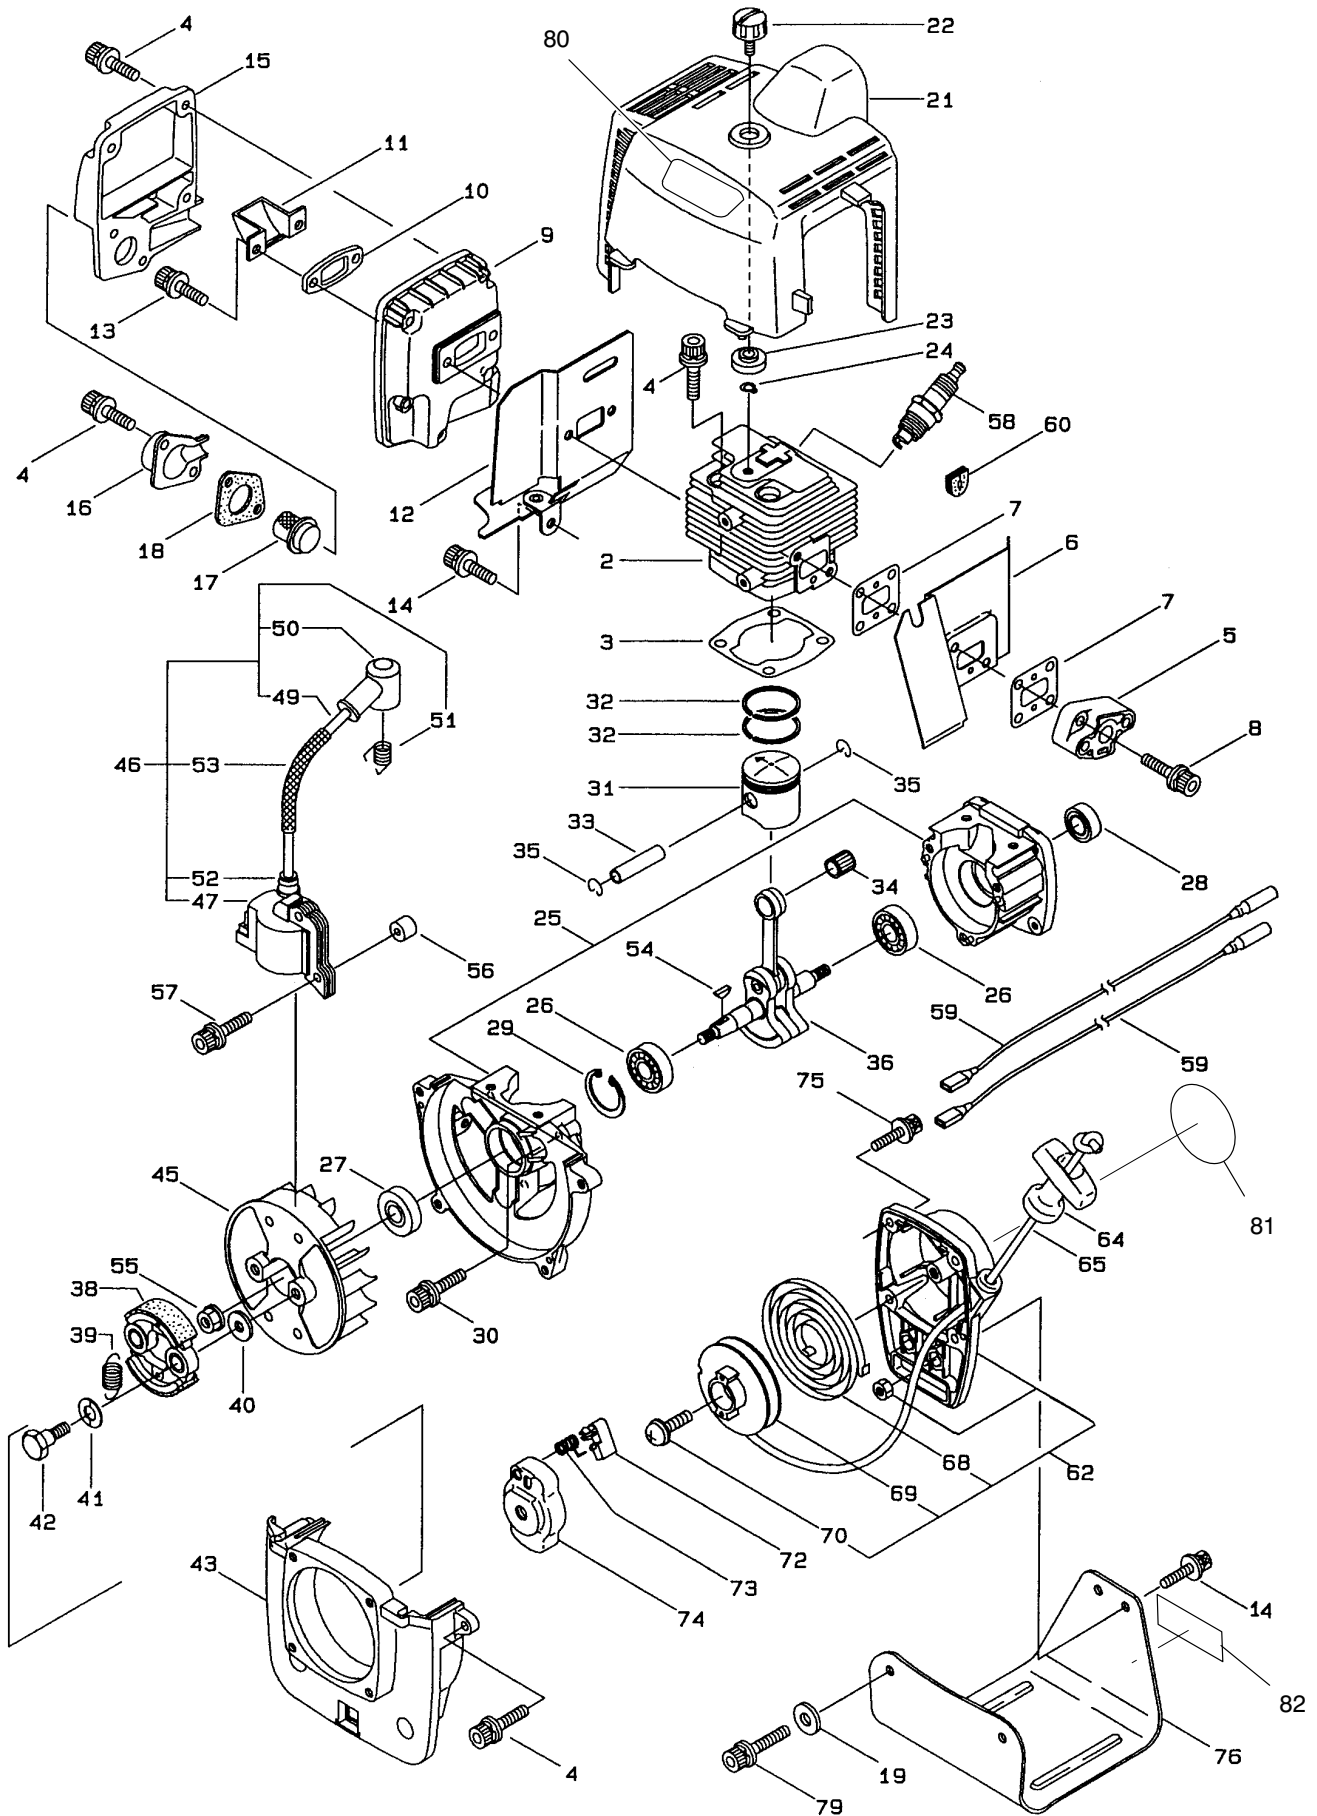

ENGINE ASSEMBLY

ENGINE ASSEMBLY

Ref. No.	Part No.	Description	No. Used	Ref. No.	Part No.	Description	No. Used
2	M261472	Cylinder	1	41	M261777	Wave Washer	2
3	M262200	Gasket	1	42	M264505	Bolt	2
4	M261250	Cap Screw	11	43	M266319	Fan Cover	1
5	M266317	Insulator	1	45	M261356	Rotor – Fan	1
6	M266124	Air Duct	1	46	M261301	Ignition Coil Assembly (Incl. Ref. #47–53)	1
7	M261171	Gasket	2	47	M261302	Coil	1
8	M265924	Cap Screw	2	49	M261071	Spark Plug Wire	1
9	M262438	Muffler Body	1	50	M261074	Plug Boot	1
10	M261986	Deflector Plate	1	51	M261075	Connector	1
11	M261368	Deflector	1	52	M261072	Cap	1
12	M261968	Gasket	1	53	M261073	Insulator	1
13	M261246	Cap Screw	2	54	M261076	Woodruff Key	1
14	M261607	Cap Screw	3	55	M261417	Nut – Rotor	1
15	M262440	Muffler Cover	1	56	M261078	Spacer	2
16	M262442	Muffler Trail	1	57	M261256	Cap Screw	2
17	M262443	Spark Arrestor	1	58	M261200	Spark Plug (NGK BPM6Y)	1
18	M262446	Gasket	1	59	M261772	Wire – Coil Ground	2
19	M263743	Washer	2	60	M261202	Grommet	1
21	M266068	Top Cover	1	62	M262039	Recoil Assembly (Incl. Ref. #63–70)	1
22	M261018	Knob	1	64	M261725	Starter Grip	1
23	M261020	Spacer	1	65	M261724	Starter Rope	1
24	M261734	Snap Ring	1	68	M261721	Spiral Spring	1
25	M261486	Crankcase	1	69	M261720	Pulley	1
26	M261491	Bearing	2	70	M262922	Screw	1
27	M261492	Oil Seal	1	72	M263477	Pawl	1
28	M261386	Oil Seal	1	73	M261728	Return Spring	1
29	M055185	Snap Ring	1	74	M263476	Pawl Case	1
30	M261612	Cap Screw	3	75	M261257	Cap Screw	4
31	M265012	Piston	1	76	M266099	Stand	1
32	M261496	Piston Ring	2	79	M261999	Cap Screw	2
33	M261497	Piston Pin	1	80	M266322	Decal – Toro	1
34	M261037	Bearing – Needle	1	81	M266211	Decal – Toro (Round)	1
35	M261576	Clip – Piston	2	82	25–9150	Decal – Serial	1
36	M265197	Crankshaft – Connector Rod Assembly	1	*	M261910	Liquid Gasket	1
38	M264504	Clutch Shoe	2	*	M266237	Engine Assembly	1
39	M263614	Spring – Clutch	1				
40	M261189	Washer	2				

* Not Illustrated