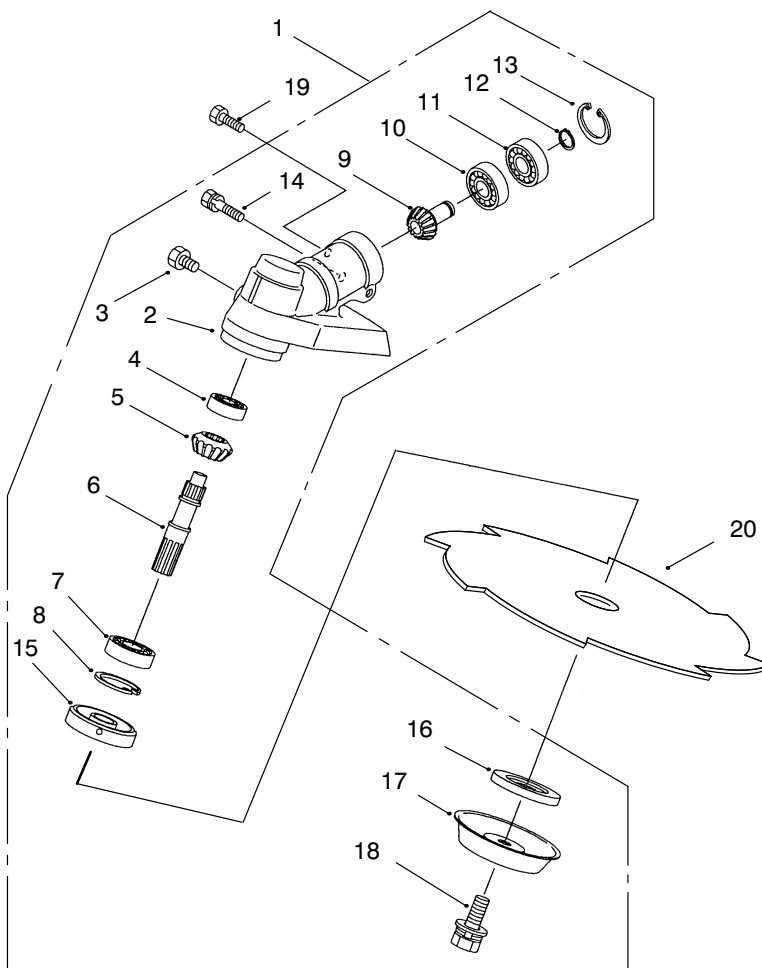

* Not Illustrated

C-2648

SHAFT ASSEMBLY

Ref. No.	Part No.	Description	No. Used
1	M219268	Driveshaft Assembly	1
2	M221753	Driveshaft Tube Assembly (Incl. Ref. # 6, 7)	1
3	M219129	Safety Cover	1
4	M092579	Bolt	4

Ref. No.	Part No.	Description	No. Used
5	M220534	Blade Cover	1
6	M221502	Decal - Caution	1
7	M221501	Decal - Caution	1
8	M221500	Decal - Toro	1

* Not Illustrated

C-2649

GEARCASE ASSEMBLY

Ref. No.	Part No.	Description	No. Used	Ref. No.	Part No.	Description	No. Used
1	M220577	Gearcase Assembly (Incl. Ref. 2-18)	1	11	M140268	Bearing	1
2	M219077	Gearcase	1	12	M140269	Snap Ring	1
3	M089884	Bolt	1	13	M140270	Snap Ring	1
4	M210554	Bearing	1	14	M092561	Bolt	1
5	M210555	Gear	1	15	M212986	Boss Adapter	1
6	M215762	Blade Shaft	1	16	M140275	Clamping Washer	1
7	M212999	Bearing	1	17	M215547	Stabilizer	1
8	M055185	Snap Ring	1	18	M215610	Bolt	1
9	M215544	Pinion Gear	1	19	M089737	Bolt	1
10	M210560	Bearing	1	20	M212662	8 Tooth Blade	1

*Not Illustrated

TORO PART NUMBER INDEX (Cont.)

3319-241

Part No.	Description	Pg. No.	Ref. No.	Qty.	Part No.	Description	Pg. No.	Ref. No.	Qty.
M263614	Spring – Clutch	5	39	1	M266237	Engine Assembly	5	*	1
M263739	Pump Body	7	6	1	M266240	Top Cover Assembly	5	20	1
M263743	Washer	5	19	2	M266291	Decal	7	50	1
M263984	Washer	7	26	1	M266317	Insulator	5	5	1
M263994	Adapter	7	18	1	M266319	Fan Cover	5	43	1
M264503	Clutch Assembly	5	37	1	M266322	Decal – Toro	5	80	1
M264504	Clutch Shoe	5	38	2	M266330	Choke Valve	7	23	1
M264505	Bolt	5	42	2	M266493	Air Filter Cover	7	32	1
M264677	Bracket	7	16	1	M817002	Bolt	1	24	4
M264784	Fuel Tank Cap Assembly	7	38	1	M212662	8 Tooth Blade	3	20	1
M265012	Piston	5	31	1	25-9150	Decal – Serial	5	82	1
M265197	Crankshaft – Connector	5	36	1	95-6122	Safety Glasses	1	*	1
M265924	Cap Screw	5	8	2					
M266068	Top Cover	5	21	1					
M266071	Fuel Tank	7	37	1					
M266099	Stand	5	76	1					
M266124	Air Duct	5	6	1					
M266153	Carburetor Assembly	7	1	1					
M266211	Decal – Toro (Round)	5	81	1					