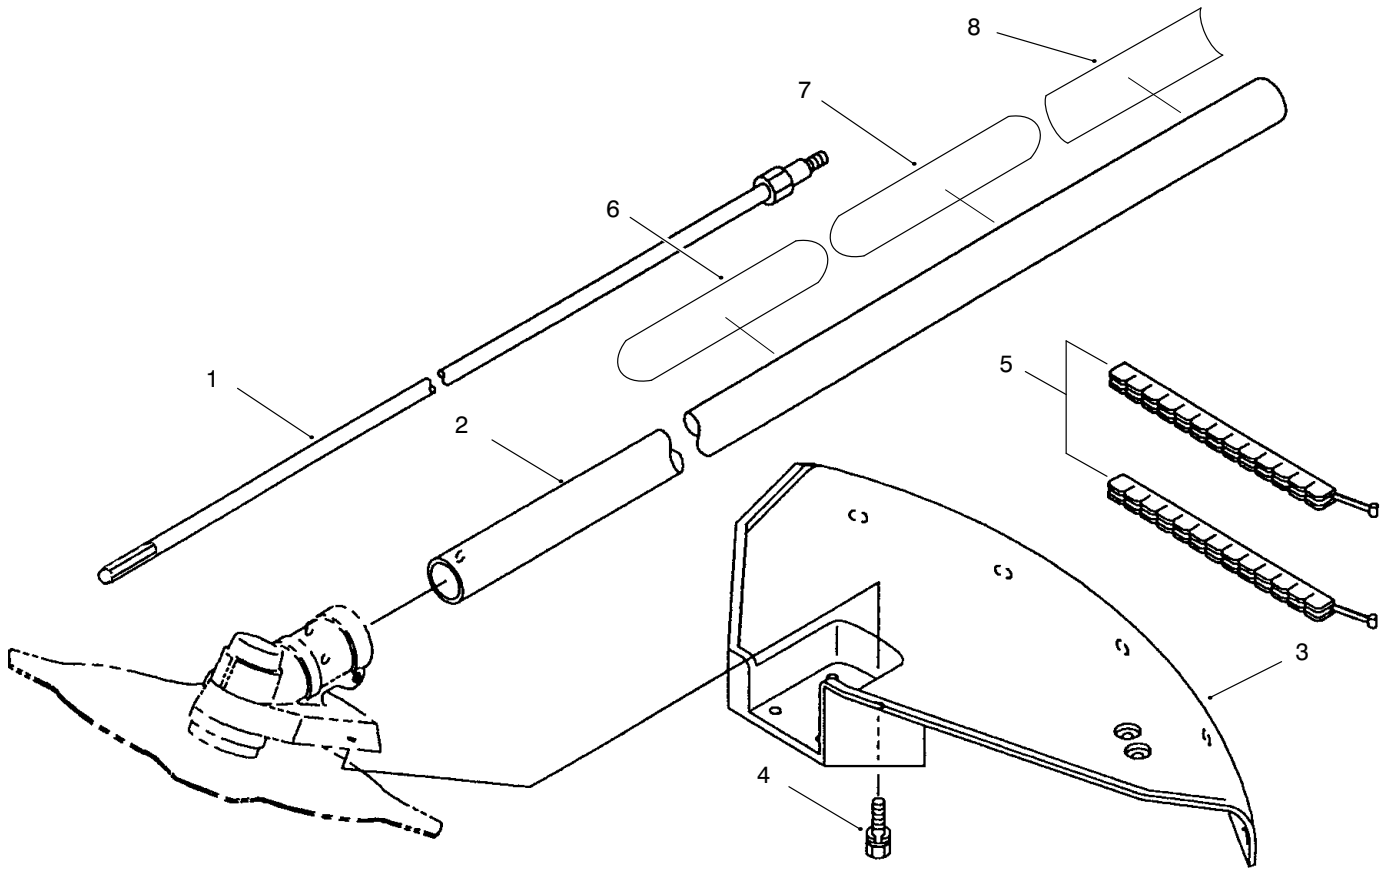

MODEL NO. 53020-790001 & UP

PARTS
CATALOG

PROLINE BRUSH CUTTER

Industrial 26cc

C-2647

CLUTCH AND HANDLE ASSEMBLY

Ref. No.	Part No.	Description	No. Used	Ref. No.	Part No.	Description	No. Used
1	M215532	Shaft Grip	1	14	M215512	Clutch Case Assembly (Incl. Ref. #16-24)	1
2	M054691	Hanging Bracket Assembly (Incl. Ref. #3)	1	15	M214592	Bearing Case	1
3	M089738	Bolt	1	16	M214161	Bearing	2
4	M220952	Hanging Strap Assembly	1	17	M054676	Snap Ring	1
5	M215418	Bracket Assembly (Incl. Ref. #6)	1	18	M214162	Buffer	1
6	M092561	Bolt	6	19	M214163	Washer	1
8	M221441	Handle	1	20	M092033	Screw	4
9	M218467	Handle Grip	1	21	M214593	Driveshaft Tube Adapter	1
11	M221443	Handle	1	22	M092561	Bolt	1
12	M218468	Handle Grip	1	23	M054677	Clutch Drum	1
13	M221599	Throttle Trigger	1	24	M817002	Bolt	4
				*	95-6122	Safety Glasses	1

* Not Illustrated

C-2648

SHAFT ASSEMBLY

Ref. No.	Part No.	Description	No. Used
1	M219268	Driveshaft Assembly	1
2	M221753	Driveshaft Tube Assembly (Incl. Ref. # 6, 7)	1
3	M219129	Safety Cover	1
4	M092579	Bolt	4