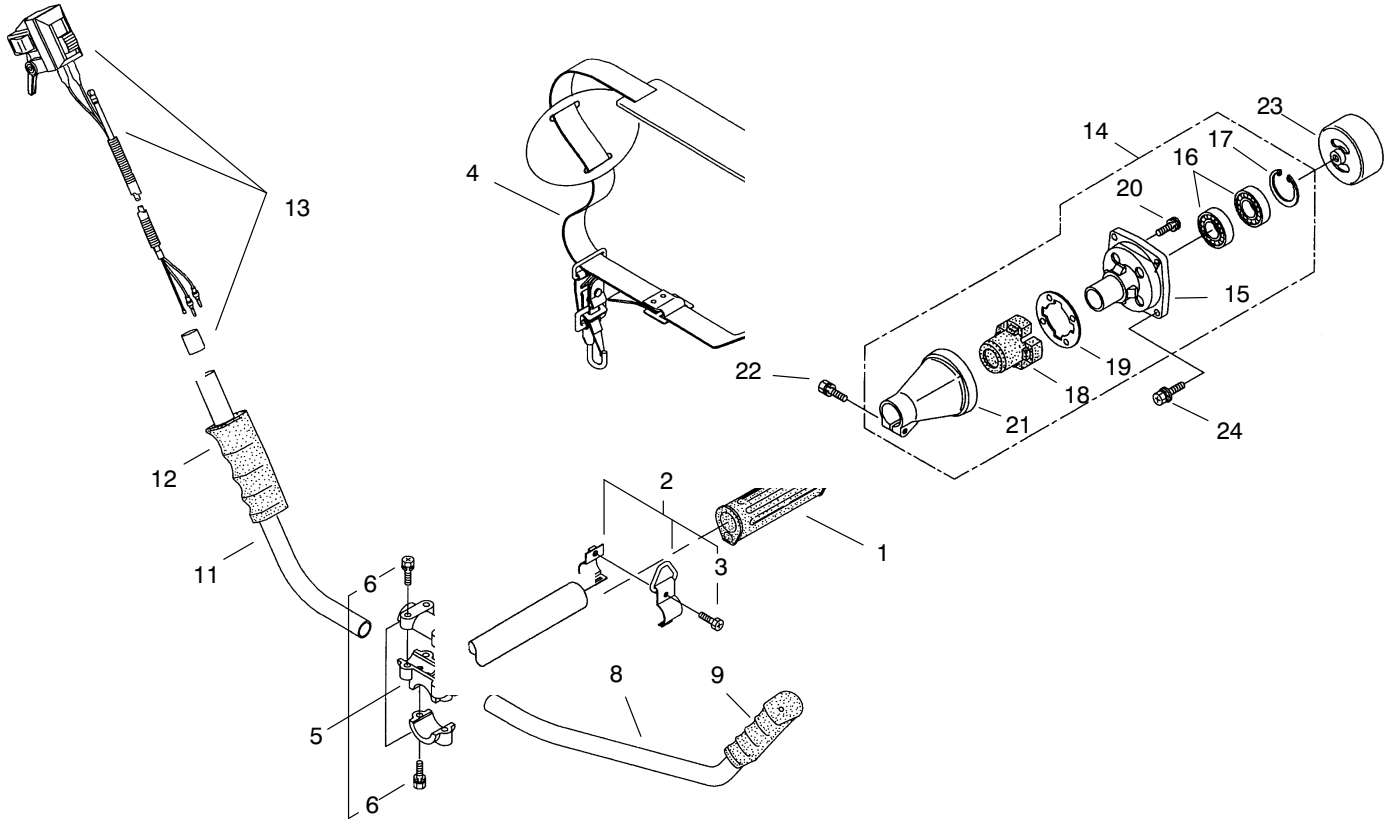

MODEL NO. 53020-790001 & UP

PARTS
CATALOG

PROLINE BRUSH CUTTER

Industrial 26cc

C-2647

CLUTCH AND HANDLE ASSEMBLY

Ref. No.	Part No.	Description	No. Used	Ref. No.	Part No.	Description	No. Used
1	M215532	Shaft Grip	1	14	M215512	Clutch Case Assembly (Incl. Ref. #16-24)	1
2	M054691	Hanging Bracket Assembly (Incl. Ref. #3)	1	15	M214592	Bearing Case	1
3	M089738	Bolt	1	16	M214161	Bearing	2
4	M220952	Hanging Strap Assembly	1	17	M054676	Snap Ring	1
5	M215418	Bracket Assembly (Incl. Ref. #6)	1	18	M214162	Buffer	1
6	M092561	Bolt	6	19	M214163	Washer	1
8	M221441	Handle	1	20	M092033	Screw	4
9	M218467	Handle Grip	1	21	M214593	Driveshaft Tube Adapter	1
11	M221443	Handle	1	22	M092561	Bolt	1
12	M218468	Handle Grip	1	23	M054677	Clutch Drum	1
13	M221599	Throttle Trigger	1	24	M817002	Bolt	4
				*	95-6122	Safety Glasses	1

* Not Illustrated

C-2648

SHAFT ASSEMBLY

Ref. No.	Part No.	Description	No. Used
1	M219268	Driveshaft Assembly	1
2	M221753	Driveshaft Tube Assembly (Incl. Ref. # 6, 7)	1
3	M219129	Safety Cover	1
4	M092579	Bolt	4