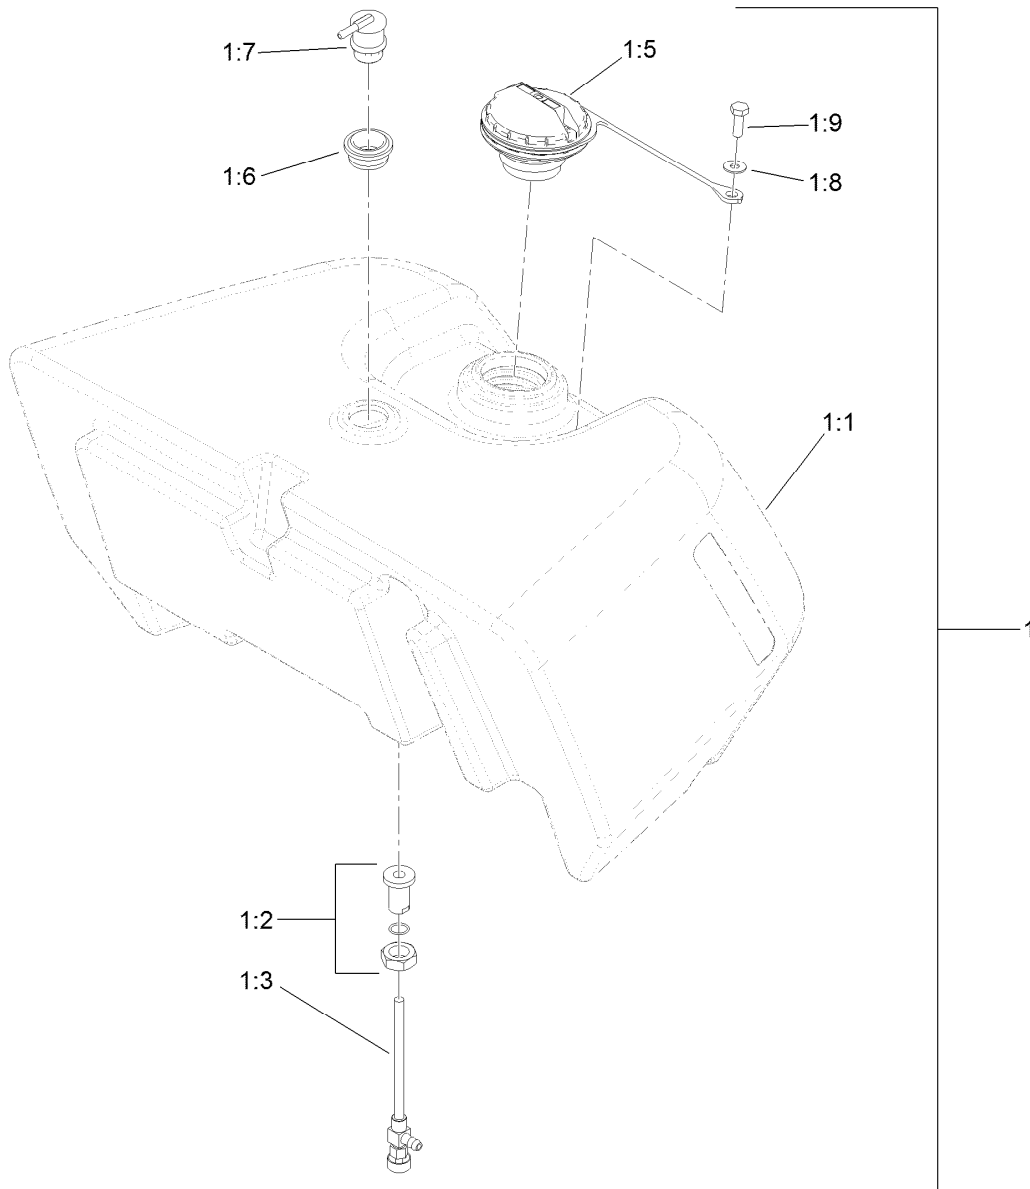

Count on it.

Parts Catalog

Replacement Gas Tank Kit

Greensmaster® 3300/3320 TriFlex™ Traction Unit

Model No. 121-9522

Fuel Tank Assembly No. 121-9522

<i>Ref.</i>	<i>Part Number</i>	<i>Qty.</i>	<i>Description</i>
1	121-5157	1	Fuel Tank ASM
1:1		1	Tank-Fuel ●
1:2	114-4677	1	Bulkhead ASM
1:3	114-4679	1	Fitting-90 DEG, W/Strainer
1:5	117-1722	1	Cap-Fuel
1:6	114-0284	1	Grommet
1:7	119-3547	1	Valve-Vent, Fuel
1:8	3256-1	1	Washer-Flat
1:9	321-2	1	Screw-HH