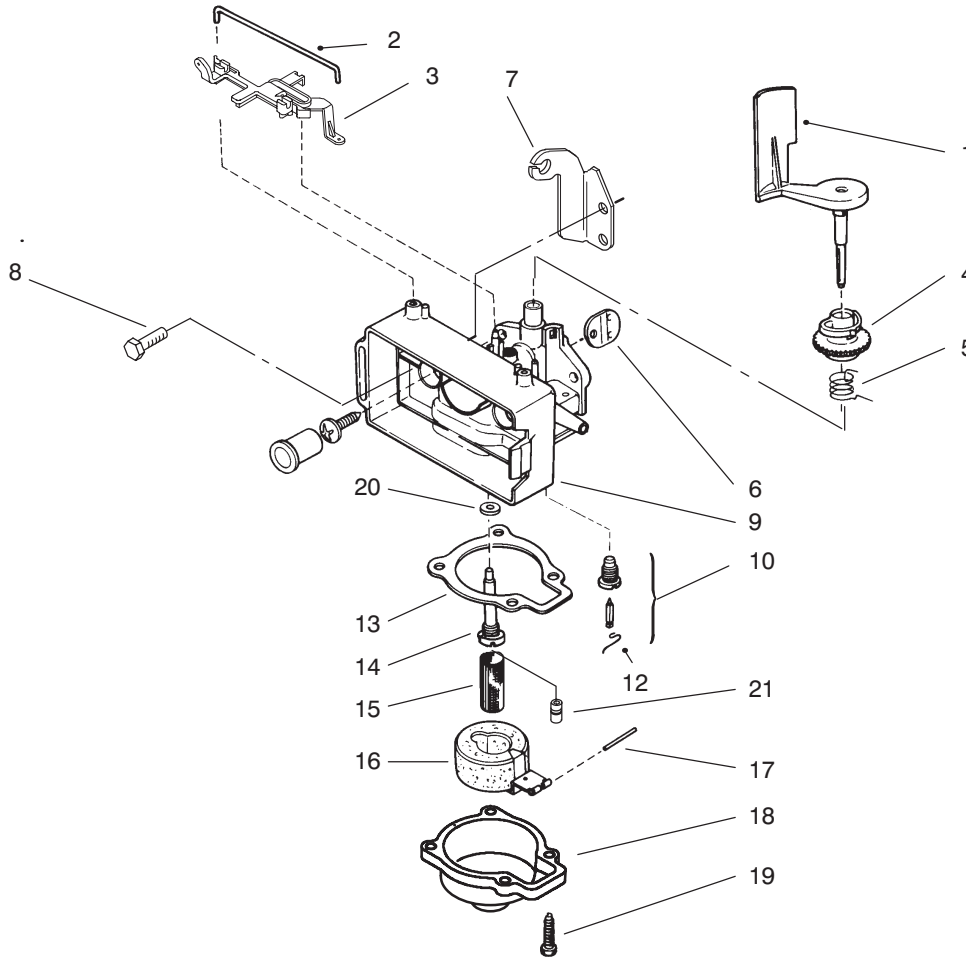

*Not Illustrated

C-1295A

ENGINE ASSEMBLY (Continued)

Ref. No.	Part No.	Description	No. Used
1	681737	Set – Ring	1
3	92-4923	Piston & Ring Set	1
*	92-4925	Piston & Connecting Rod (Incl. Ref. #1-8, 12, & 13)	1
4	606608	Pin – Wrist	1
5	303712	Ring – Retaining	2
6	92-4921	Connecting Rod Assembly (Incl. Ref. #6-8, 12, & 13)	1
7	92-4927	Bearing	1
8	677982	Liner – Split (Set of 2)	1
9	94-5713	Crankshaft	1
10	681830	Bearing – Upper Main	1
11	611396	Seal – Oil	2
12	683911	Bearing – Needle	1

Ref. No.	Part No.	Description	No. Used
13	611393	Screw – Hex. Hd.	2
14	614636	Screw – Torx. Washer Hd.	3
16	602588	Reed – Carburetor	1
17	602587	Reed – Backup Plate	1
18	612872	Screw	2
19	681831	Bearing – Needle	1
20	609629	Dowel	1
21	609123	Plug – Core	4
22	252-76	Bearing – Thrust	1
23	252-80	Washer – Thrust	1
*	684725	Cylinder & Crankcase Ass'y (Incl. Ref. #14, 16-18 & 20-21)	1
*	610372	Sealer	1

*Not Illustrated

C-1309

RECOIL STARTER ASSEMBLY

Ref. No.	Part No.	Description	No. Used
1	93-4304	Housing Assembly	1
2	93-4305	Rope - Starter	1
3	92-4929	Pulley Assembly	1
4	92-4930	Spring - Dog	2
5	92-4931	Dog	2

Ref. No.	Part No.	Description	No. Used
6	92-9692	Retainer	1
7	92-4933	Screw	1
8	92-4934	Spring	1
9	92-4935	Spring Keeper Assembly	1

C-2130A

CARBURETOR ASSEMBLY

Ref. No.	Part No.	Description	No. Used	Ref. No.	Part No.	Description	No. Used
1	92-6376	Air Vane & Shaft	1	12	603145	Spring	1
2	610165	Retainer - Speed Control	1	13	602850	Gasket	1
3	93-1225	Lever - Speed Adjust	1	14	92-6371	Nozzle	1
4	610834	Collar - Air Vane	1	15	611071	Filter - Fuel	1
5	92-4944	Spring - Governor	1	16	678113	Float & Arm Assembly	1
6	92-6373	Disc - Throttle	1	17	92-6389	Pin	1
7	92-4949	Bracket - Throttle Control	1	18	92-9691	Float Chamber	1
8	613269	Screw	2	19	608850	Screw	4
9	93-4324	Carburetor Body	1	20	612383	Washer	1
10	92-9697	Kit - Float Valve, Body & Seat (Incl. Ref. #12)	1	21	92-6370	Main Jet	1
				*	92-6385	Jet - High Altitude	1
				*	93-4331	Carburetor Assembly	1