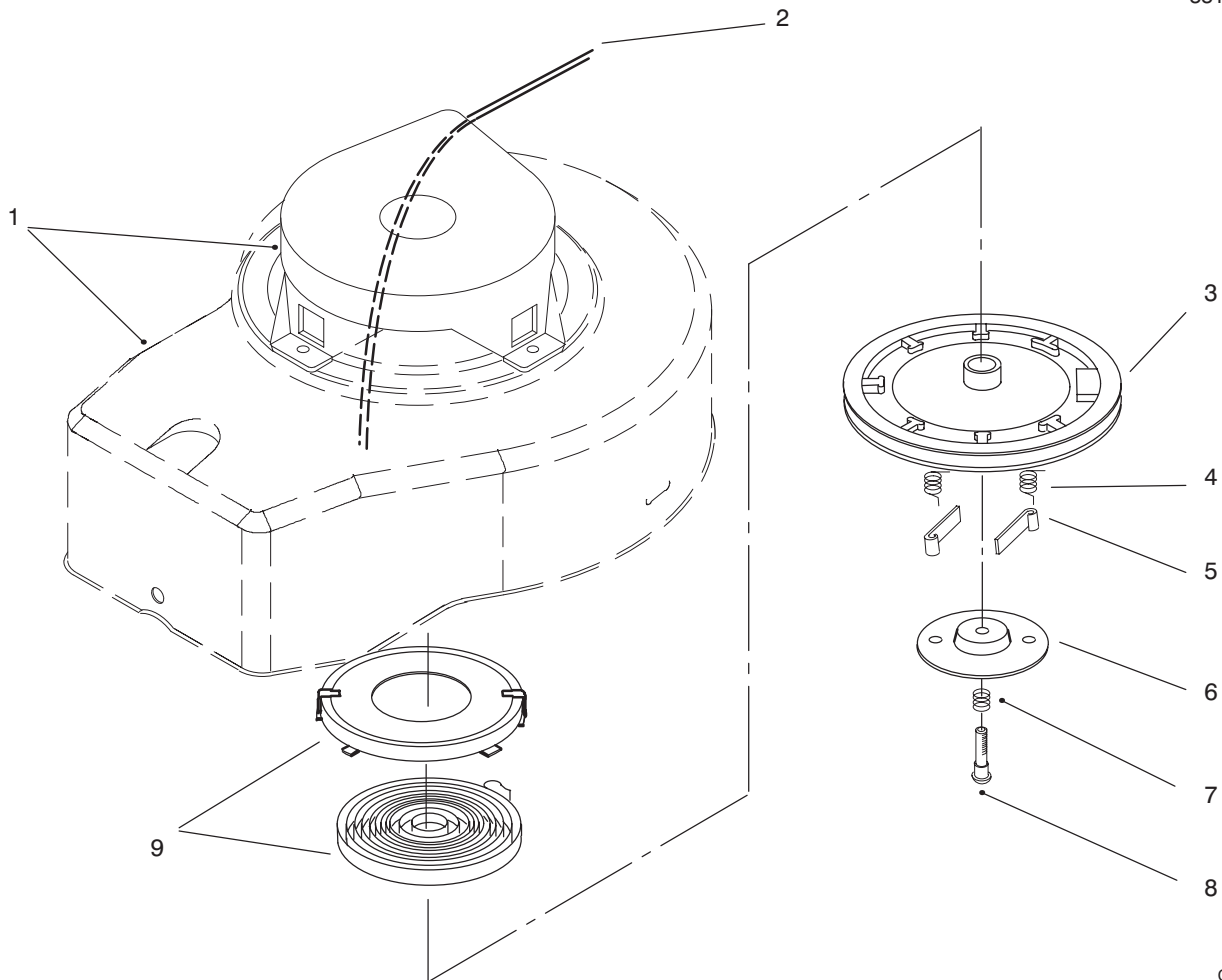

C-1309

RECOIL STARTER ASSEMBLY

Ref. No.	Part No.	Description	No. Used
1	93-4304	Housing Assembly	1
2	93-4305	Rope - Starter	1
3	92-4929	Pulley Assembly	1
4	92-4930	Spring - Dog	2
5	92-4931	Dog	2

Ref. No.	Part No.	Description	No. Used
6	92-9692	Retainer	1
7	92-4933	Screw	1
8	92-4934	Spring	1
9	92-4935	Spring Keeper Assembly	1