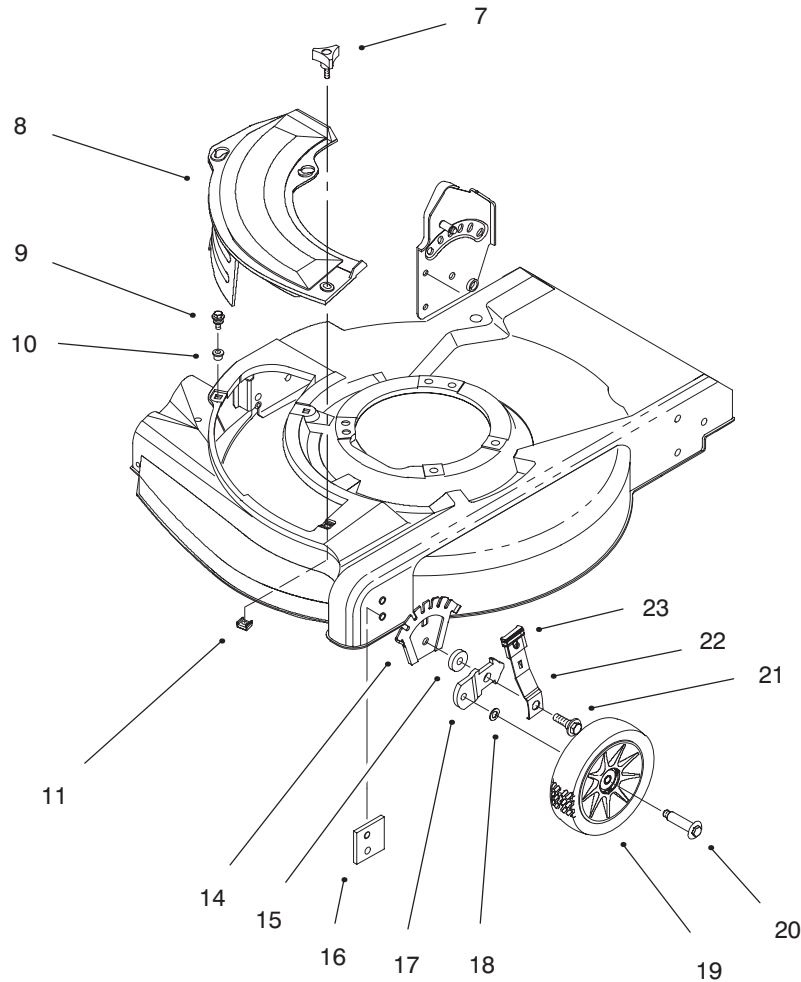

TABLE OF CONTENTS

Description	Page	Description	Page
Housing Assembly (Model No. 10227)	1	Handle Assembly	8
Housing Assembly (Model No. 10304)	2	Engine Assembly	9-12
Cover Assembly (Model No. 10227)	3	Recoil Starter Assembly	13
Cover Assembly (Model No. 10304)	4	Carburetor Assembly	14
Gear Cas Assembly (Model No. 10304)	5	Lawn-Boy Part Number Index	15-16
Rear Axle Assembly (Model No. 10304)	6	Maintenance	17-18
Engine Assembly	7		

C-2493

HOUSING ASSEMBLY (MODEL NO. 10227)

Ref. No.	Part No.	Description	No. Used	Ref. No.	Part No.	Description	No. Used
1	614650	Bolt – Shoulder	2	14	92-4881	Plate – Height Adjust	2
2	684777	Wheel & Tire Ass'y 8"	2	15	92-4890	Washer	4
3	92-1005	Spring Arm Assembly	2	16	92-7731	Plate – Baffle	2
4	92-7743	Bracket – Handle L.H.	1	17	614637	Bracket – Wheel Height Adj.	4
5	16-4359	Housing Assembly	1	18	40-1940	Washer	4
6	92-7742	Bracket – Handle R.H.	1	19	684776	Wheel – Tire Assembly 6"	2
7	614682	Knob – Cover Plate	1	20	92-1099	Bolt – Shoulder	2
8	92-8630	Plate – Mulch 21"	1	21	614672	Bolt – Shoulder	4
9	614677	Screw – Sems Thr'd Form	2	22	614687	Spring Arm Ass'y – Front	2
10	94-1610	Grommet – Plastic	2	23	92-1008	Knob – Height Adjust.	4
11	613765	Nut – Cage	1	24	3296-39	Nut – Lock	2

C-2494

HOUSING ASSEMBLY (MODEL NO. 10304)

Ref. No.	Part No.	Description	No. Used
7	614682	Knob – Cover Plate	1
8	92-8630	Plate – Mulch 21"	1
9	614677	Screw – Sem Thr'd Form	2
10	94-1610	Grommet – Plastic	2
11	613765	Nut – Cage	1
14	92-4881	Plate – Height Adjust	2
15	92-4890	Washer	2
16	92-7731	Plate – Baffle	2

Ref. No.	Part No.	Description	No. Used
17	614637	Bracket – Wheel Height Adj.	2
18	40-1940	Washer	2
19	684776	Wheel & Tire Ass'y 6"	2
20	92-1099	Bolt – Shoulder	2
21	614672	Bolt – Shoulder Height Adj.	2
22	614687	Spring Arm Ass'y – Front	2
23	92-1008	Knob – Height Adjust	4