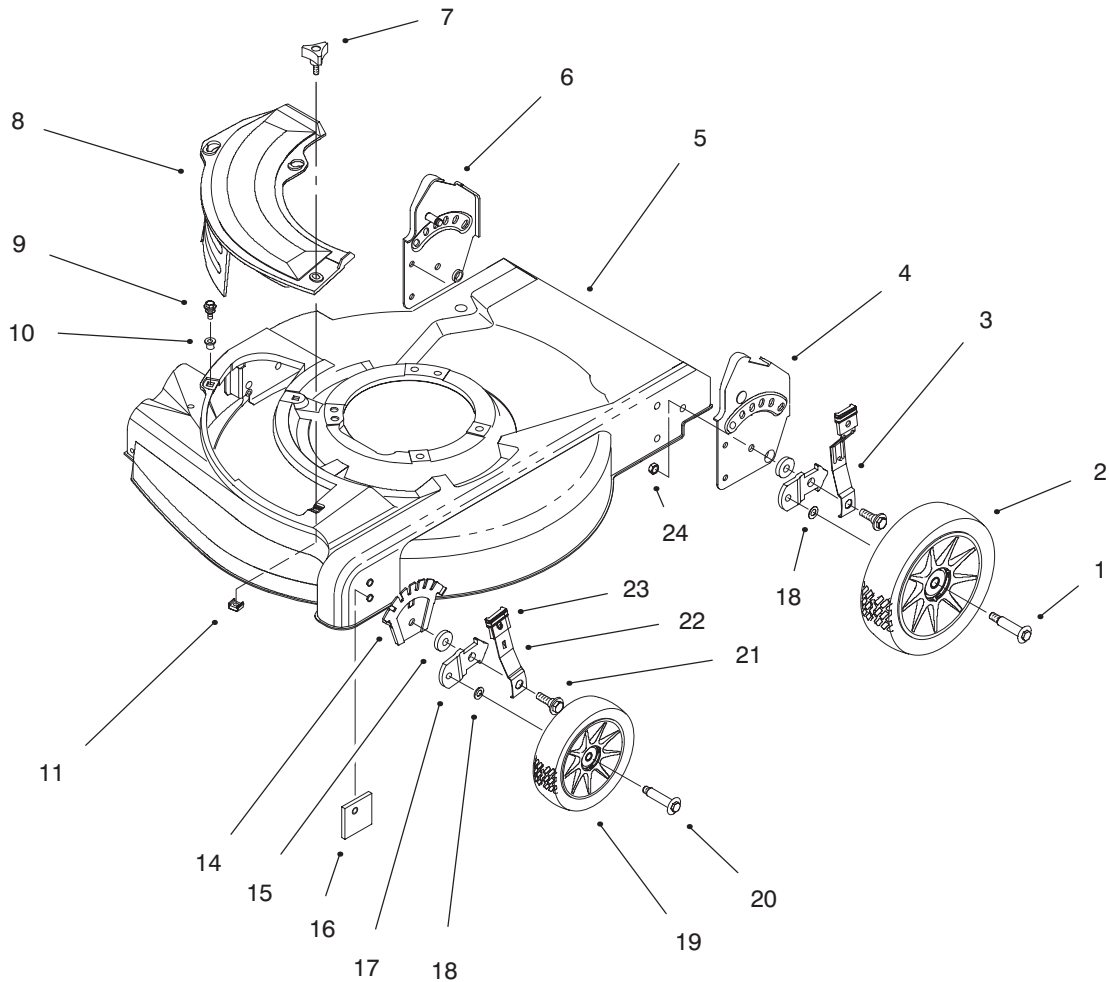

IDENTIFICATION AND ORDERING

MODEL AND SERIAL NUMBERS

The Product two identification numbers; a model number and a serial number. The two numbers are stamped on a plate mounted on the deck. In any correspondence concerning the Product, supply model and serial numbers to assure that correct information and replacement parts are obtained.

TABLE OF CONTENTS

Description	Page	Description	Page
Housing Assembly (Model No. 10227)	1	Handle Assembly	8
Housing Assembly (Model No. 10304)	2	Engine Assembly	9-12
Cover Assembly (Model No. 10227)	3	Recoil Starter Assembly	13
Cover Assembly (Model No. 10304)	4	Carburetor Assembly	14
Gear Cas Assembly (Model No. 10304)	5	Lawn-Boy Part Number Index	15-16
Rear Axle Assembly (Model No. 10304)	6	Maintenance	17-18
Engine Assembly	7		

C-2493

HOUSING ASSEMBLY (MODEL NO. 10227)

Ref. No.	Part No.	Description	No. Used	Ref. No.	Part No.	Description	No. Used
1	614650	Bolt – Shoulder	2	14	92-4881	Plate – Height Adjust	2
2	684777	Wheel & Tire Ass'y 8"	2	15	92-4890	Washer	4
3	92-1005	Spring Arm Assembly	2	16	92-7731	Plate – Baffle	2
4	92-7743	Bracket – Handle L.H.	1	17	614637	Bracket – Wheel Height Adj.	4
5	16-4359	Housing Assembly	1	18	40-1940	Washer	4
6	92-7742	Bracket – Handle R.H.	1	19	684776	Wheel – Tire Assembly 6"	2
7	614682	Knob – Cover Plate	1	20	92-1099	Bolt – Shoulder	2
8	92-8630	Plate – Mulch 21"	1	21	614672	Bolt – Shoulder	4
9	614677	Screw – Sems Thr'd Form	2	22	614687	Spring Arm Ass'y – Front	2
10	94-1610	Grommet – Plastic	2	23	92-1008	Knob – Height Adjust.	4
11	613765	Nut – Cage	1	24	3296-39	Nut – Lock	2

Ref. No.	Part No.	Description	No. Used
17	614637	Bracket – Wheel Height Adj.	2
18	40-1940	Washer	2
19	684776	Wheel & Tire Ass'y 6"	2
20	92-1099	Bolt – Shoulder	2
21	614672	Bolt – Shoulder Height Adj.	2
22	614687	Spring Arm Ass'y – Front	2
23	92-1008	Knob – Height Adjust	4