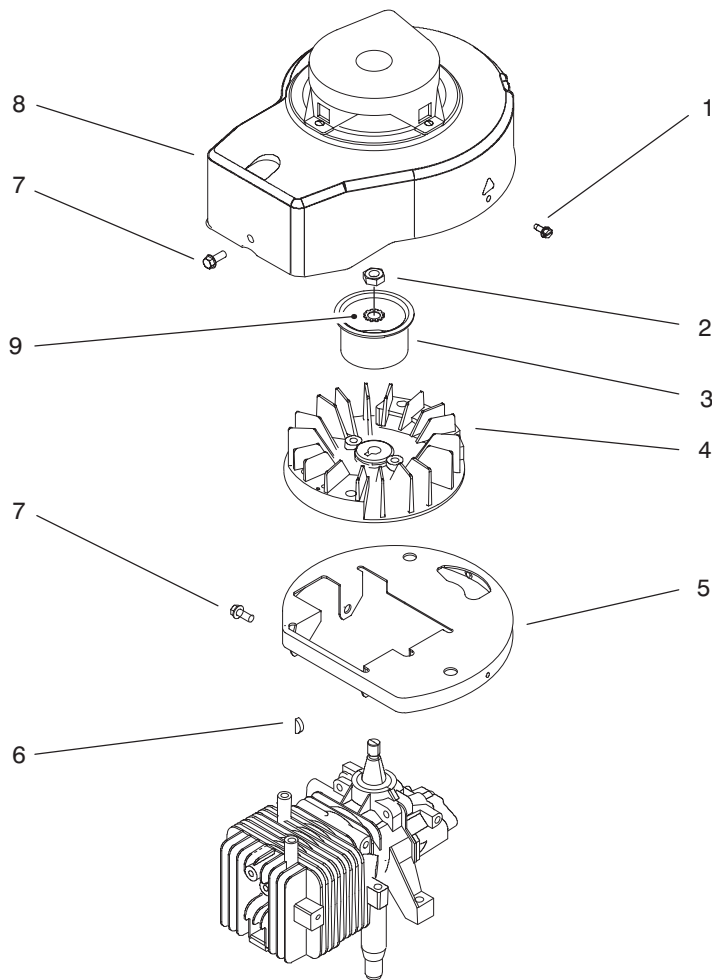

*Not Illustrated

C-2498A

ENGINE ASSEMBLY

Ref. No.	Part No.	Description	No. Used	Ref. No.	Part No.	Description	No. Used
1	677525	Plate & Collar Assembly	1	13	93-4306	Spring - Compression	1
2	92-6542	Pulley - Engine (Model No. 10304 Only)	1	14		Engine Assembly	1
3	95-1726	Screw - Engine	3	15	613227	Screw - Set (Model No. 10304 Only)	1
5	92-6380	Tank & Shroud Assembly	1	16	612543	Blade - 21"	1
7	93-3660	Fuel/Oil Cap Assembly	1	17	92-1630	Fan - Mulching	1
8	93-4302	Screw - Sems	3	18	603164	Nut - Blade	1
9	92-1701	Rope - Stop	1	19	66-7460	Bulb - Primer	1
10	93-0295	Decal - Recoil (Model No. 10227 Only)	1	20	44-2750	Body - Primer	1
11	93-0294	Decal - Recoil (Model No. 10304 Only)	1	22	612782	Line - Gas	1
12	92-8615	Applique - Shroud	1	23	93-4196	Shield - Grass (Model No. 10304 Only)	1

C-2499

HANDLE ASSEMBLY

Ref. No.	Part No.	Description	No. Used
2	614697	Screw – Handle	2
3	614243	Knob	2
4	3296-73	Nut – Lock	2
5	321-48	Screw – Hex Hd. Cap (Model No. 10227 Only)	1
5	321-49	Screw – Hex Hd. Cap (Model No. 10304 Only)	1
6	92-7729	Anchor – Cable Upper (Model No. 10304 Only)	1
7	92-7726	Cable – Traction (Model No. 10304 Only)	1
8	92-5412	Stop – Pivot (Model No. 10227 Only)	1
8	92-5412	Stop – Pivot (Model No. 10304 Only)	2
9	92-1001	Bail – SP Control (Model No. 10304 Only)	1

Ref. No.	Part No.	Description	No. Used
12	93-4184	Bail – Flywheel Brake	1
13	95-1713	Handle – Section Upper	1
14	612825	Handle – Starter	1
15	321-50	Screw – Hex Hd. Cap	1
16	93-7383	Guide – Rope	1
17	92-7734	Cable – Throttle 2 Cycle	1
18	92-7738	Cable – Flywheel Brake	1
19	614673	Handle Section – Lower	1
20	93-7380	Anchor – Cable SP Lower (Model No. 10304 Only)	1
21	612824	Clip – Rope Insert	1
30	92-8632	Washer (Model No. 10227 Only)	1
31	93-3653	Handle – Guard (Model No. 10227 Only)	2
31	93-3653	Handle – Guard (Model No. 10304 Only)	1