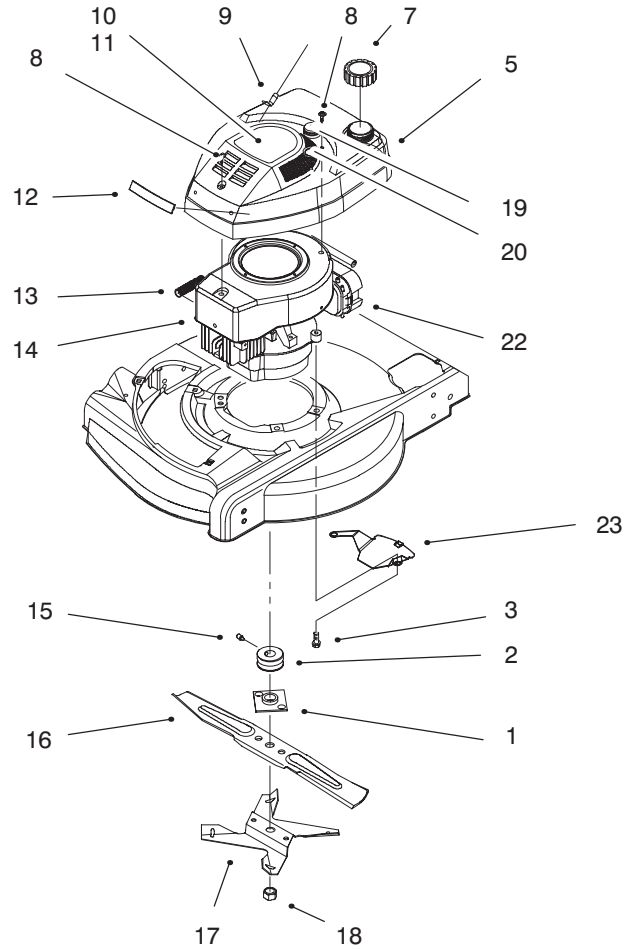

C-2498A

ENGINE ASSEMBLY

Ref. No.	Part No.	Description	No. Used	Ref. No.	Part No.	Description	No. Used
1	677525	Plate & Collar Assembly	1	13	93-4306	Spring - Compression	1
2	92-6542	Pulley - Engine (Model No. 10304 Only)	1	14		Engine Assembly	1
3	95-1726	Screw - Engine	3	15	613227	Screw - Set (Model No. 10304 Only)	1
5	92-6380	Tank & Shroud Assembly	1	16	612543	Blade - 21"	1
7	93-3660	Fuel/Oil Cap Assembly	1	17	92-1630	Fan - Mulching	1
8	93-4302	Screw - Sems	3	18	603164	Nut - Blade	1
9	92-1701	Rope - Stop	1	19	66-7460	Bulb - Primer	1
10	93-0295	Decal - Recoil (Model No. 10227 Only)	1	20	44-2750	Body - Primer	1
11	93-0294	Decal - Recoil (Model No. 10304 Only)	1	22	612782	Line - Gas	1
12	92-8615	Applique - Shroud	1	23	93-4196	Shield - Grass (Model No. 10304 Only)	1