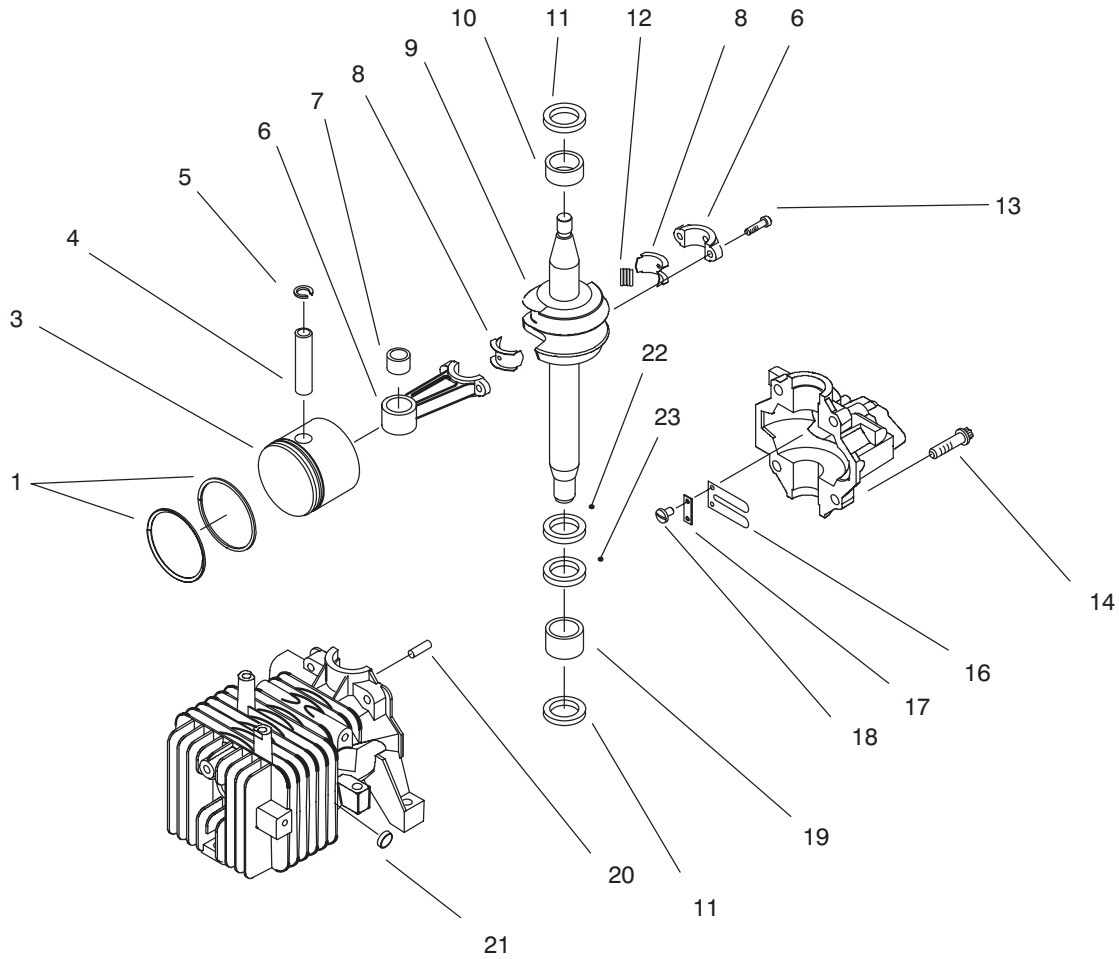

Ref. No.	Part No.	Description	No. Used
7	44-3174	Hose – Primer	1
8	93-4331	Carburetor Assembly (Incl. Ref. #9)	1
9	92-4948	Gasket – Carburetor	2
10	93-1221	Shield – Carburetor	1

C-1296A

ENGINE ASSEMBLY (Continued)

Ref. No.	Part No.	Description	No. Used
1	94-5737	Short Block	1
2	93-1233	Gasket - Exhaust	1
3	684049	CD Ignition	1
4	614009	Plug - Spark	1
6	613208	Screw - Hex. Washer Hd.	2
8	93-4312	Brake Plate Assembly	1
9	92-9698	Screw - Shoulder	1
10	614702	Screw	1
11	3290-459	Rivet - Plastic	2
12	92-2925	Strap - Insulation	1

*Not Illustrated

C-1295A

ENGINE ASSEMBLY (Continued)

Ref. No.	Part No.	Description	No. Used
1	681737	Set – Ring	1
3	92-4923	Piston & Ring Set	1
*	92-4925	Piston & Connecting Rod (Incl. Ref. #1-8, 12, & 13)	1
4	606608	Pin – Wrist	1
5	303712	Ring – Retaining	2
6	92-4921	Connecting Rod Assembly (Incl. Ref. #6-8, 12, & 13)	1
7	92-4927	Bearing	1
8	677982	Liner – Split (Set of 2)	1
9	94-5713	Crankshaft	1
10	681830	Bearing – Upper Main	1
11	611396	Seal – Oil	2
12	683911	Bearing – Needle	1