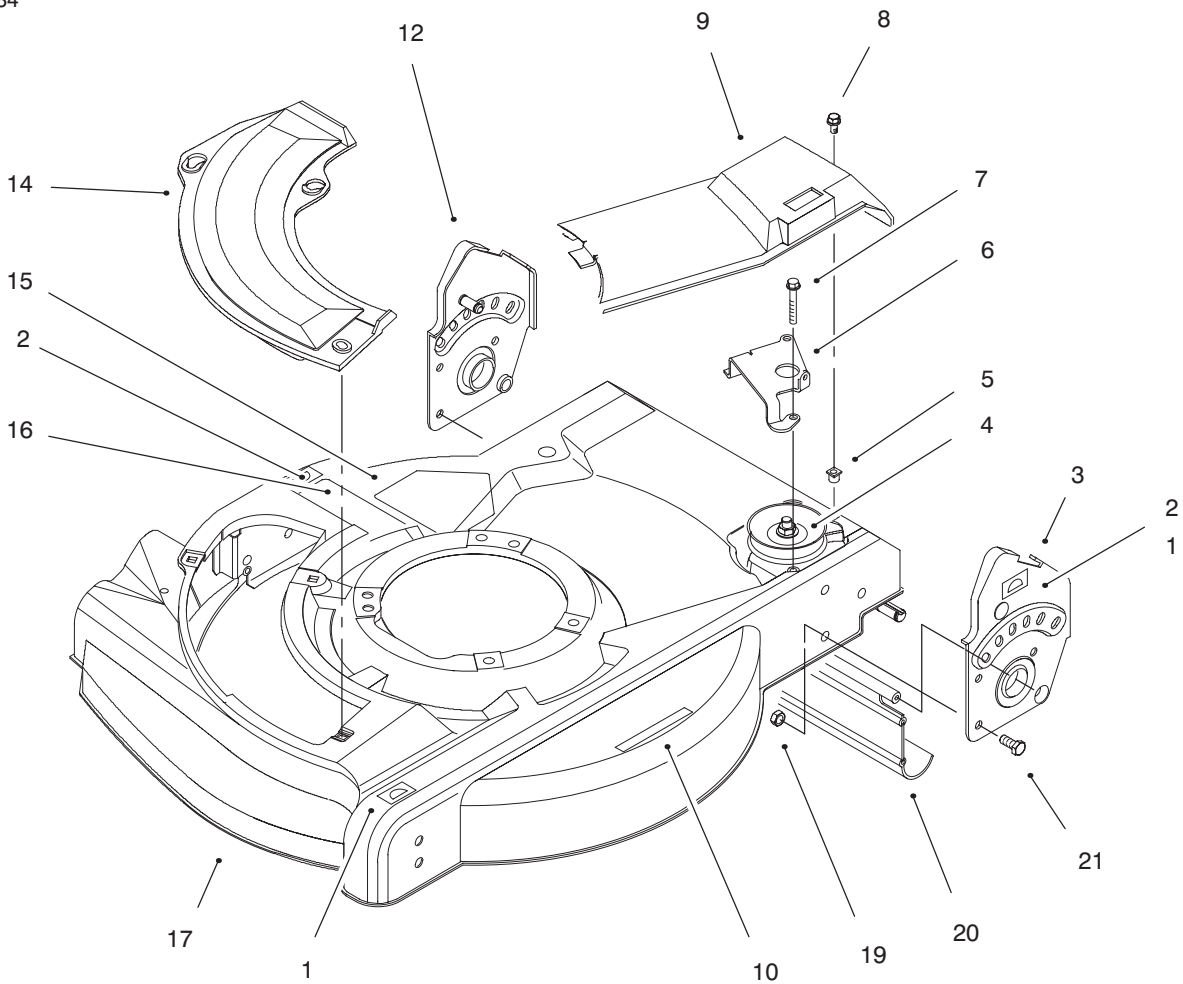

C-2496

COVER ASSEMBLY (MODEL NO. 10304)

Ref. No.	Part No.	Description	No. Used
1	92-2915	Decal - H.O.C.	2
2	92-2914	Decal - H.O.C.	2
3	92-7724	Bracket - Handle L.H.	1
4	92-7735	Gear Case Assembly	1
5	605120	Grommet	1
6	92-7728	Guide - Transmission	1
7	49-2040	Screw - Hex Hd.	2
8	92-9662	Screw - Phillips Hd.	1
9	614671	Cover - Drive	1

Ref. No.	Part No.	Description	No. Used
10	93-7250	Decal - Warning	1
12	92-7723	Bracket - Handle R.H.	1
14	607560	Plate - Cover	1
15	39-5770	Decal - Danger	1
16	92-1097	Decal - Discharge	1
17	16-4369	Housing Assembly	1
19	3296-29	Nut - Lock	6
20	92-8647	Shield - Trailing	1
21	322-3	Screw - Hex Hd. Cap	6