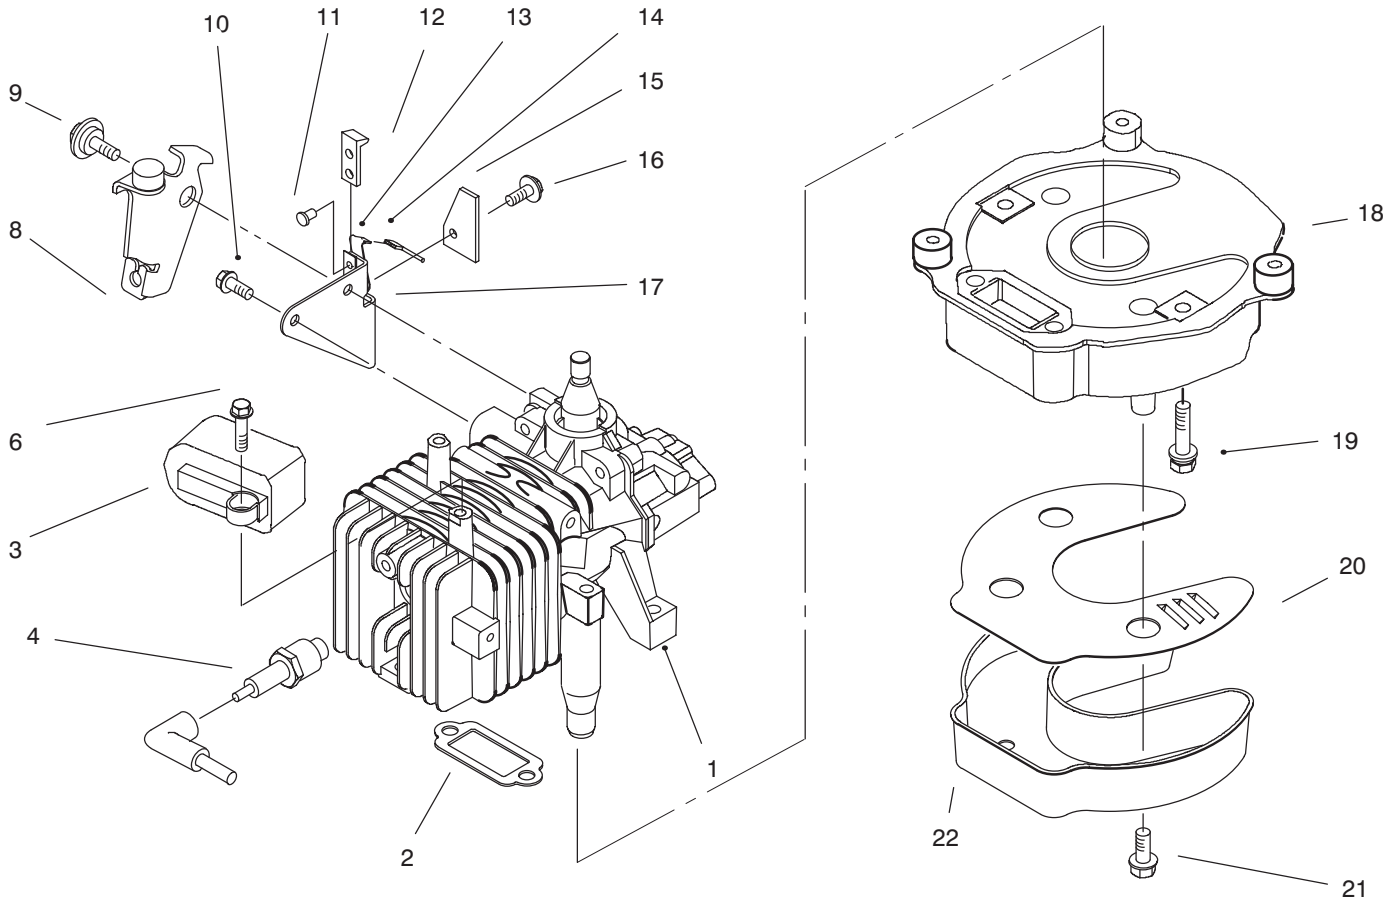

C-1296A

ENGINE ASSEMBLY (Continued)

Ref. No.	Part No.	Description	No. Used
1	94-5737	Short Block	1
2	93-1233	Gasket - Exhaust	1
3	684049	CD Ignition	1
4	614009	Plug - Spark	1
6	613208	Screw - Hex. Washer Hd.	2
8	93-4312	Brake Plate Assembly	1
9	92-9698	Screw - Shoulder	1
10	614702	Screw	1
11	3290-459	Rivet - Plastic	2
12	92-2925	Strap - Insulation	1

Ref. No.	Part No.	Description	No. Used
13	60-9010	Strap - Ground	1
14	92-1156	Wire - Brake Switch Lead	1
15	53-4690	Stop - Ground Strap	1
16	12-5450	Screw - Thread Forming	1
17	84-7820	Mounting Plate	1
18	614654	Plate - Muffler	1
19	607601	Screw	4
20	93-4343	Baffle	1
21	609471	Screw	3
22	614674	Cover - Muffler	1

*Not Illustrated