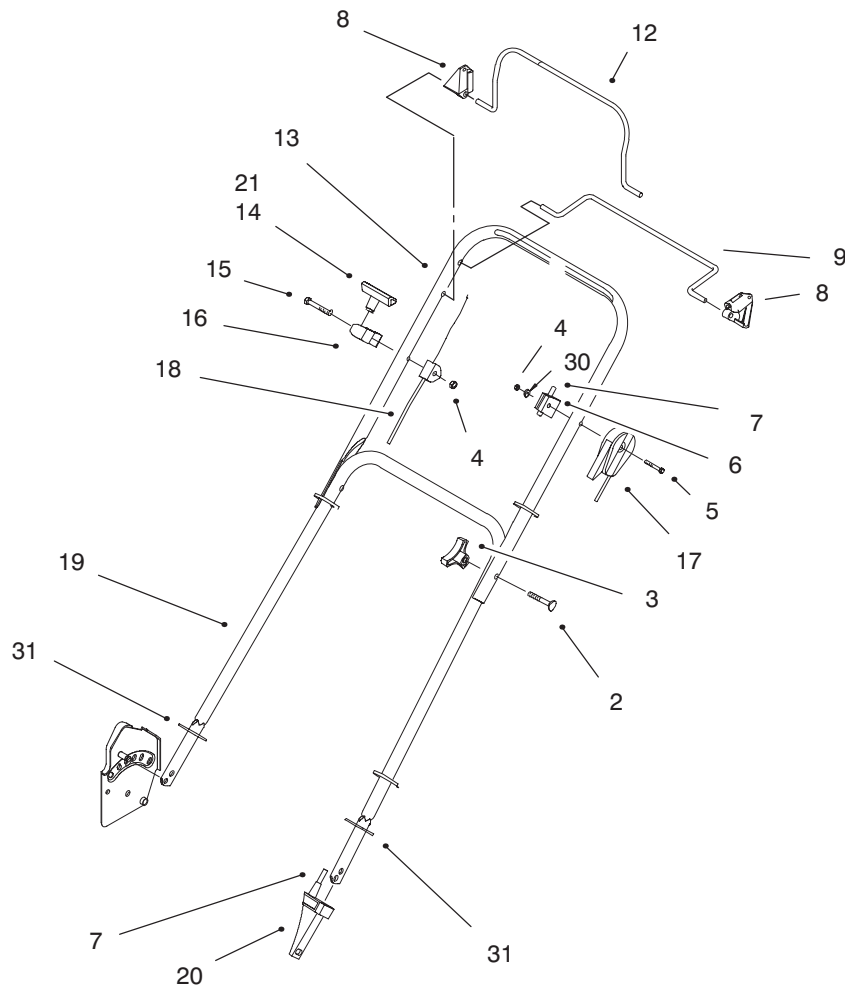

IDENTIFICATION AND ORDERING

MODEL AND SERIAL NUMBERS

The Product two identification numbers; a model number and a serial number. The two numbers are stamped on a plate mounted on the deck. In any correspondence concerning the Product, supply model and serial numbers to assure that correct information and replacement parts are obtained.

C-2497

REAR AXLE ASSEMBLY (MODEL NO. 10304)

Ref. No.	Part No.	Description	No. Used
1	92-1057	Bolt - Shoulder	2
2	92-1042	Wheel & Tire Ass'y 8"	2
3	65-2720	Ring - Retaining	4
4	65-4740	Washer - Thrust Keyed	4
5	66-6050	Key - Rocking L.H.	1
*	66-6040	Key - Rocking R.H.	1
7	65-4710	Ring - Friction	2
8	92-7746	Height Adj. Arm - Rear	2
9	614447	Spacer - Axle Shaft	2
10	93-7381	V-Belt	1

Ref. No.	Part No.	Description	No. Used
11	32144-85	Screw - Hex Hd.	2
12	92-1004	Spring Arm Ass'y	2
13	610358	Nut - Lock	2
14	65-4730	Washer - Thrust	2
15	65-4760	Washer	2
16	65-4750	Gear - Pinion	2
17	65-4720	Spring - Compression	2
18	94-1609	Cover - Wheel	2
19	614426	Washer - Stepped	2

*Not Illustrated

C-2498A

ENGINE ASSEMBLY

Ref. No.	Part No.	Description	No. Used	Ref. No.	Part No.	Description	No. Used
1	677525	Plate & Collar Assembly	1	13	93-4306	Spring - Compression	1
2	92-6542	Pulley - Engine (Model No. 10304 Only)	1	14		Engine Assembly	1
3	95-1726	Screw - Engine	3	15	613227	Screw - Set (Model No. 10304 Only)	1
5	92-6380	Tank & Shroud Assembly	1	16	612543	Blade - 21"	1
7	93-3660	Fuel/Oil Cap Assembly	1	17	92-1630	Fan - Mulching	1
8	93-4302	Screw - Sems	3	18	603164	Nut - Blade	1
9	92-1701	Rope - Stop	1	19	66-7460	Bulb - Primer	1
10	93-0295	Decal - Recoil (Model No. 10227 Only)	1	20	44-2750	Body - Primer	1
11	93-0294	Decal - Recoil (Model No. 10304 Only)	1	22	612782	Line - Gas	1
12	92-8615	Applique - Shroud	1	23	93-4196	Shield - Grass (Model No. 10304 Only)	1