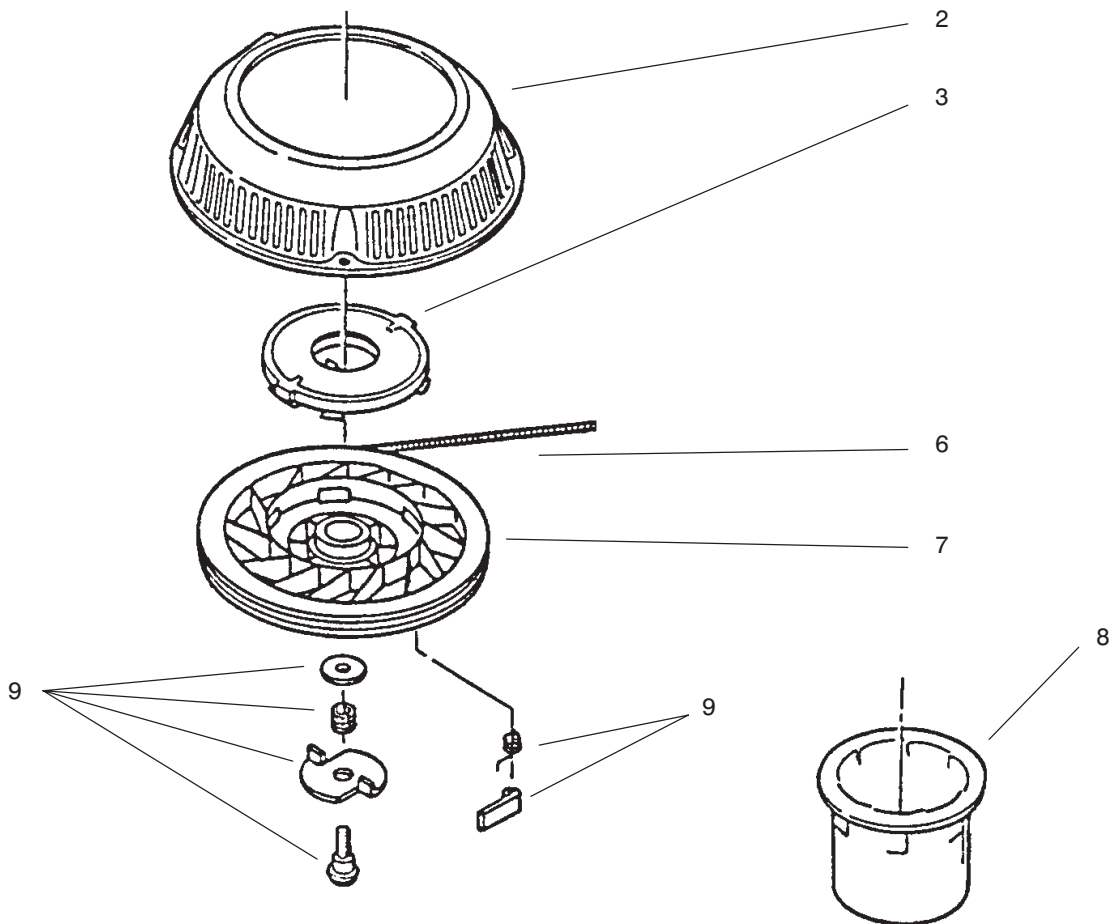

C-2187

STARTER ASSEMBLY

Ref. No.	Part No.	Description	No. Used
2	684567	Starter Housing & Shaft	1
3	92-4935	Spring & Keeper	1
6	612432	Rope	1
7	612950	Pulley	1

Ref. No.	Part No.	Description	No. Used
8	612949	Hub - Starter	1
9	683899	Kit - Dog	1
*	684622	Starter Assembly (Incl. Ref. #2, 3, 6, 7, & 9)	1

*Not Illustrated