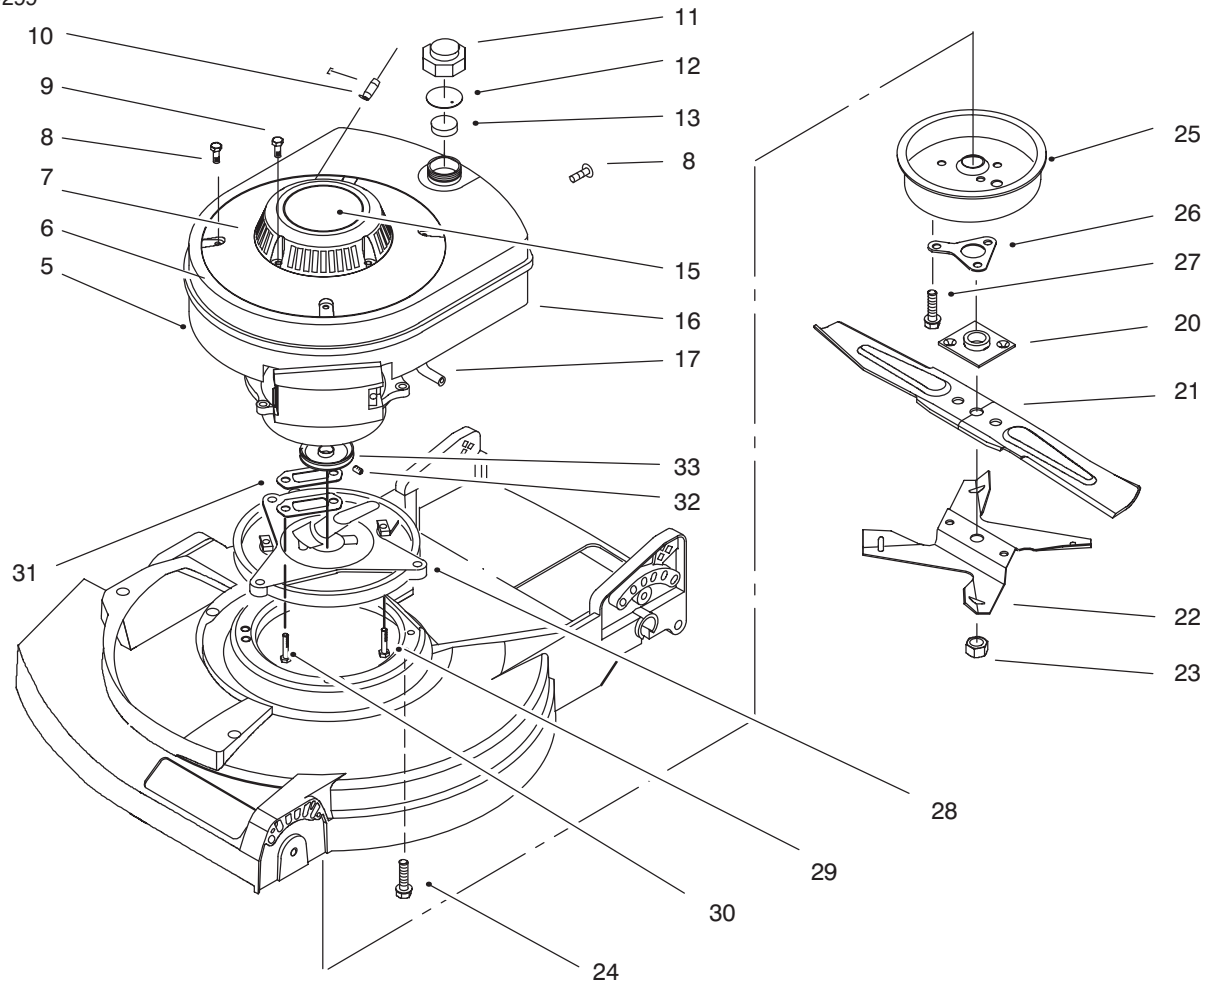

ENGINE, FUEL TANK & BLADE ASSEMBLY

Ref. No.	Part No.	Description	No. Used
5	16-5539	Shroud & Tank Assembly	1
6	684301	Base - Starter	1
7	684622	Starter Assembly	1
8	32144-53	Screw - Self Tapping	5
9	612428	Screw	4
10	47-2480	Stop - Rope	1
11	611327	Cap - Fuel	1
12	607213	Gasket - Fuel Cap	1
13	609150	Baffle Fuel Cap	1
15	93-0293	Decal - Recoil	1
16		Engine Assembly	1
17	612783	Line - Fuel	1
20	677525	Plate & Collar Assembly	1

Ref. No.	Part No.	Description	No. Used
21	612543	Blade 21"	1
22	92-1630	Fan - Mulching	1
23	603164	Nut - Blade	1
24	95-1727	Screw - Engine	3
25	682876	Muffler Cover Assembly	1
26	609786	Support - Crankshaft	1
27	609471	Screw	3
28	92-6388	Plate - Muller	1
29	613500	Screw	1
30	607601	Screw	3
31	93-1233	Gasket - Muller	1
32	610345	Screw - Set	1
33	609976	Pulley	1