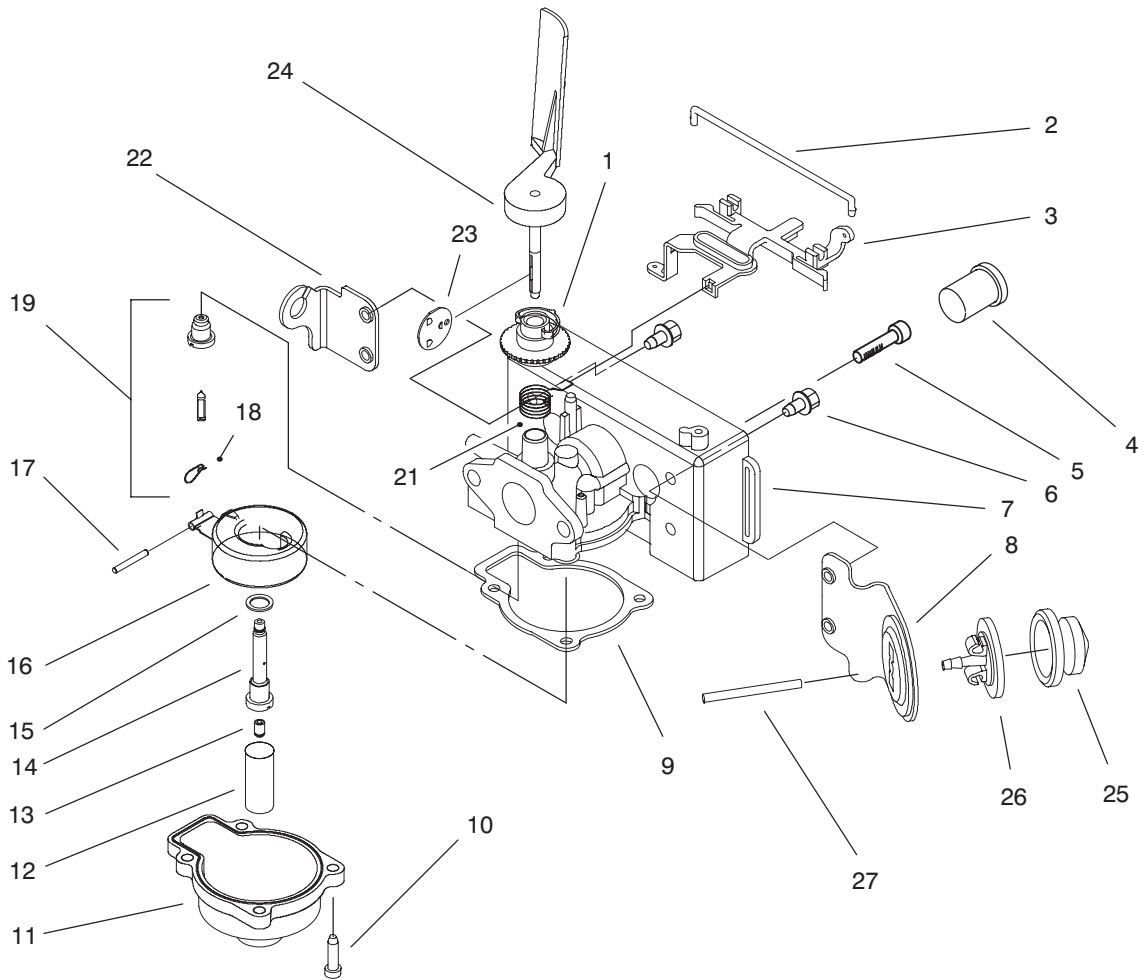

37

C-2172B

CRANKSHAFT & CYLINDER ASSEMBLY (Cont.)

Ref. No.	Part No.	Description	No. Used
43	306407	Washer	2
44	321-6	Screw - Hex Hd. Cap	1
45	611213	Retainer	1
46	612841	Plate - Contact	1
47	3255-7	Washer - Ext. Tooth Lock	1

Ref. No.	Part No.	Description	No. Used
48	146254	Nut	2
49	252-76	Bearing - Thrust	1
50	252-80	Washer - Thrust	1
*	94-5734	Short Block	1

*Not Illustrated

C-2182A

CARBURETOR ASSEMBLY

Ref. No.	Part No.	Description	No. Used
1	610834	Collar – Adjustment	1
2	610165	Retainer	1
3	93-1225	Lever – Speed Adjust	1
4	93-4320	Plug	2
5	609482	Screw – Pan Hd. Sems	2
6	613269	Screw	4
7	93-4341	Body – Carburetor	1
8	93-1232	Bracket – Primer	1
9	602850	Gasket – Float Chamber	1
10	608850	Screw	4
11	92-9691	Float Chamber	1
12	611071	Filter – Fuel	1
13	94-5710	Main Jet	1
14	92-6371	Nozzle	1

Ref. No.	Part No.	Description	No. Used
15	612383	Washer	1
16	678113	Float & Arm Assembly	1
17	92-6389	Pin	1
18	603145	Clip	1
19	678278	Float, Valve, & Body Ass'y	1
21	92-4944	Spring – Governor	1
22	93-1226	Bracket – Throttle Control	1
23	94-5704	Disc – Throttle	1
24	92-6376	Air Vane & Shaft	1
25	66-7460	Bulb – Primer	1
26	44-2750	Body – Primer	1
27	44-3172	Hose – Primer	1
*	94-5738	Carburetor Complete	1