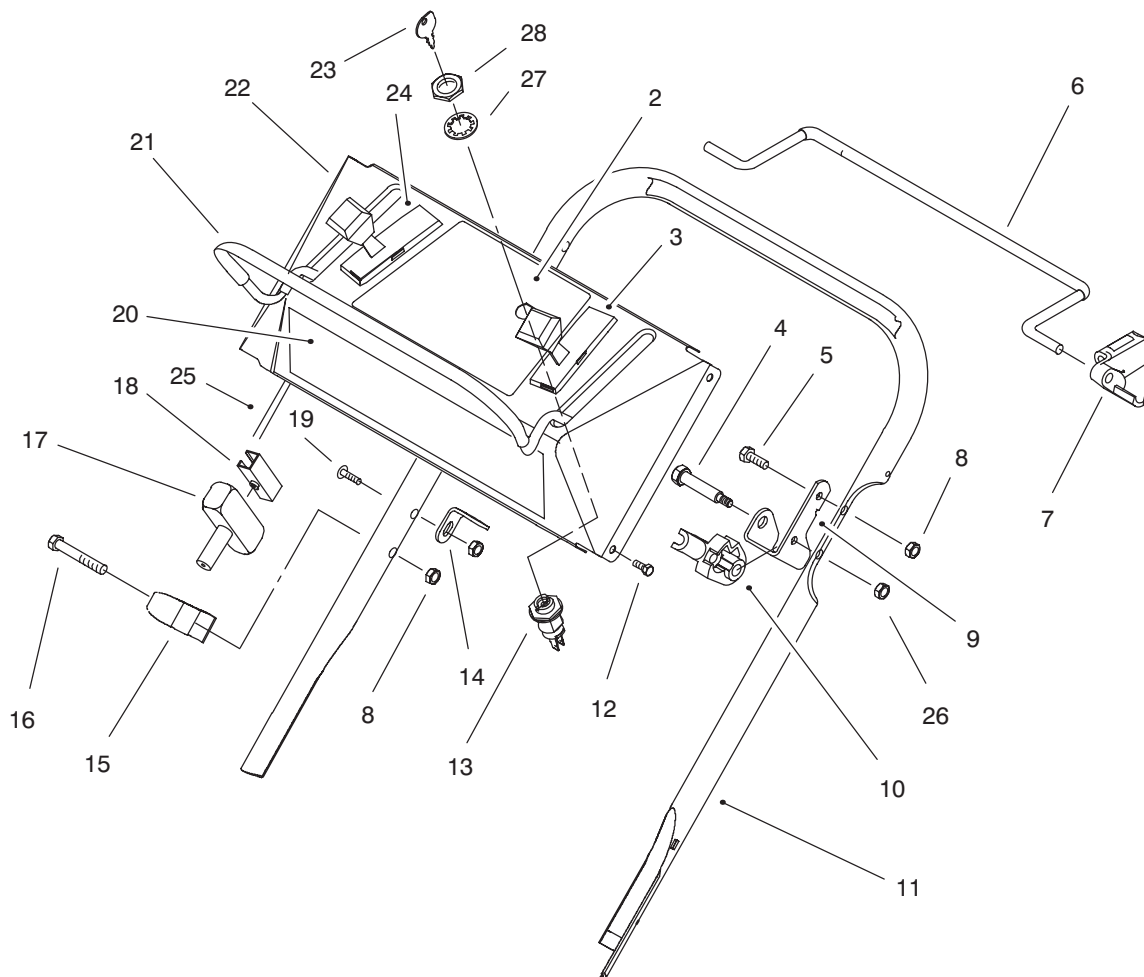

C-1922B

UPPER HANDLE ASSEMBLY

Ref. No.	Part No.	Description	No. Used	Ref. No.	Part No.	Description	No. Used
2	94-1615	Decal - Warning	1	16	321-51	Screw - Hex Hd. Cap	1
3	93-3683	Cable - Throttle	1	17	612825	Handle - Starter	1
4	613050	Bolt	1	18	612824	Clip - Rope Insert	1
5	321-4	Screw - Hex Hd. Cap	1	19	92-2268	Screw - Handle	1
6	92-1617	Bail - Control S.P.	1	20	92-9561	Decal - Console Front	1
7	92-5412	Stop - Pivot	1	21	92-1093	Bail - Engine Control	1
8	3296-73	Nut - Lock	3	22	17-4539	Panel - Control (Incl. Ref. #2, & 20)	1
9	92-1094	Bail - Stop Bracket	1	23	700918	Key	1
10	92-1078	Cam - Brake	1	24	92-8926	Control - Ground Speed	1
11	92-1092	Handle - Upper	1	25	93-3248	Cable - Control	1
12	92-9665	Screw - Phillips Hd.	4	26	3296-56	Nut - Lock	1
13	46-5780	Switch - Starter	1	27	3254-5	Washer - Star	1
14	92-2928	Bracket - Cable Anchor	1	28	218-461	Nut	1
15	93-7383	Guide - Rope	1