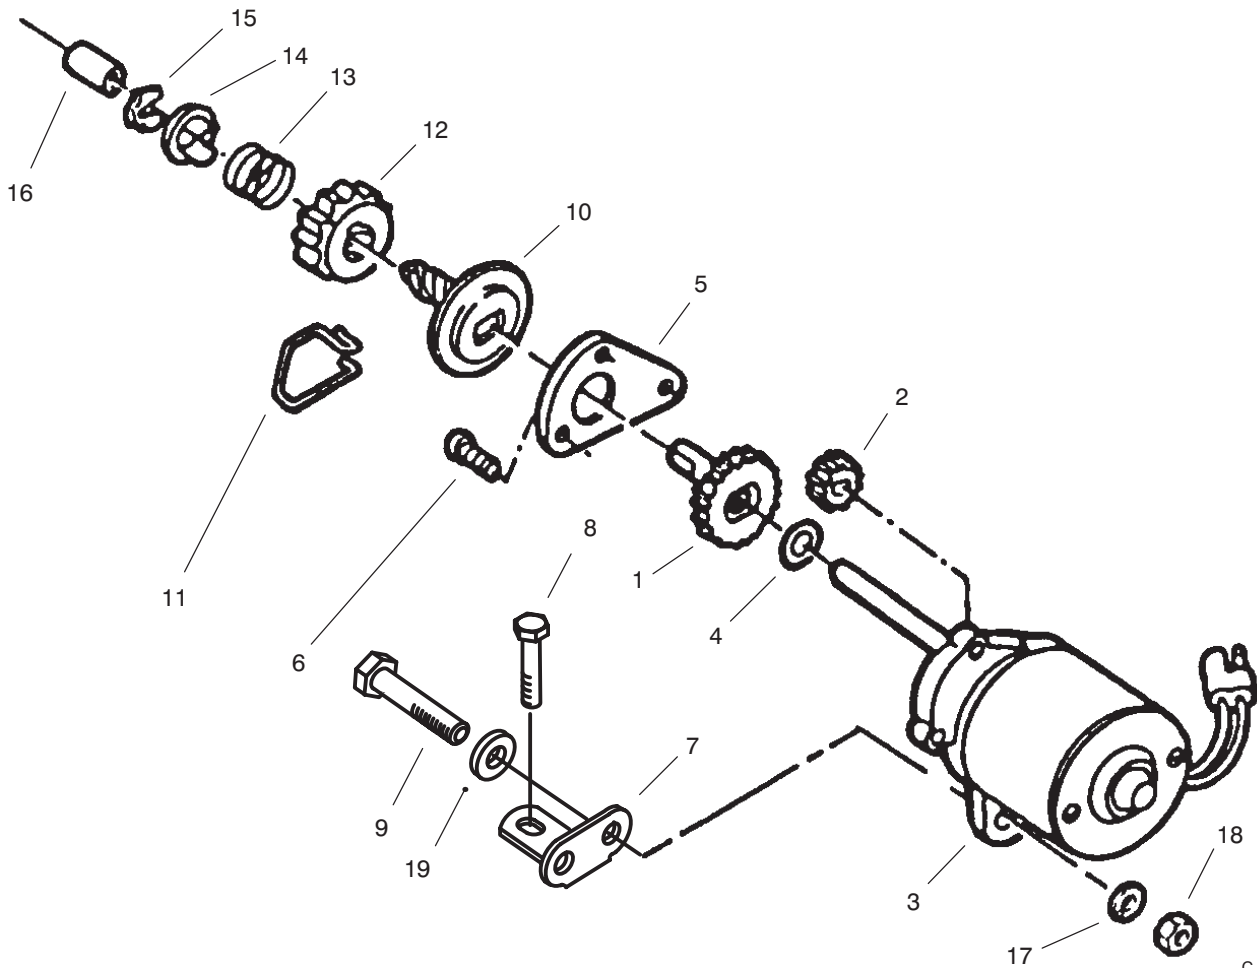

Ref. No.	Part No.	Description	No. Used
15	612383	Washer	1
16	678113	Float & Arm Assembly	1
17	92-6389	Pin	1
18	603145	Clip	1
19	678278	Float, Valve, & Body Ass'y	1
21	92-4944	Spring – Governor	1
22	93-1226	Bracket – Throttle Control	1
23	94-5704	Disc – Throttle	1
24	92-6376	Air Vane & Shaft	1
25	66-7460	Bulb – Primer	1
26	44-2750	Body – Primer	1
27	44-3172	Hose – Primer	1
*	94-5738	Carburetor Complete	1

*Not Illustrated

C-2184A

AIR FILTER ASSEMBLY

Ref. No.	Part No.	Description	No. Used
1	610383	Retainer – Cover	1
2	93-1231	Cover – Air Filter	1
3	609493	Element – Air Filter	1

Ref. No.	Part No.	Description	No. Used
4	93-1221	Shield – Heat	1
5	92-4948	Gasket	2

3319-299

C-1924A

ELECTRIC MOTOR ASSEMBLY

Ref. No.	Part No.	Description	No. Used
1	611386	Gear – Driven	1
2	611385	Pinion – Motor shaft	1
3	682807	Motor Housing & Pin Ass'y	1
4	252-98	Washer	1
5	613517	Plate – Gear Cover	1
6	609130	Screw	3
7	612661	Bracket – Starter Mounting	1
8	609471	Screw	1
9	613075	Screw	2
10	682809	Pinion – Spring & Clutch Ass'y (Incl. Ref. #11-15)	1