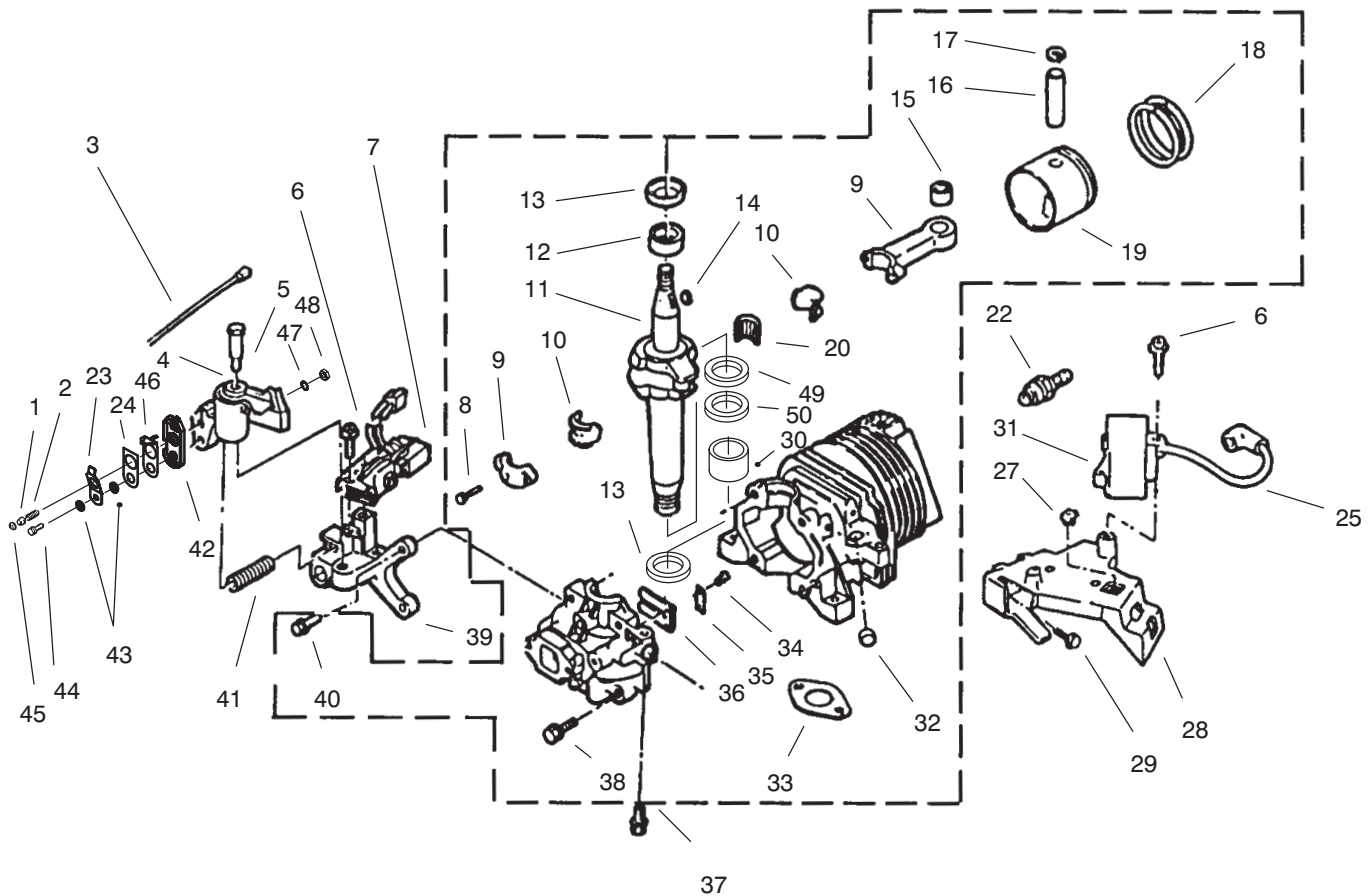

*Not Illustrated

C-1925

FLYWHEEL & WIRE HARNESS ASSEMBLY

Ref. No.	Part No.	Description	No. Used
1	93-4300	Harness - Wire	1
2	611215	Base - Shroud	1
3	608311	Nut	1
4	611512	Brace - Alternator	1
5	603014	Bolt	1
6	614343	Screw	1
7	609947	Screw	3
8	611191	Clip - J	1

Ref. No.	Part No.	Description	No. Used
9	683580	Flywheel	1
10	130743	Nut - Flywheel	1
11	316959	Washer - Lock	1
12	609808	Screw	1
13	317893	Strap - Tie	1
14	606537	Screw	1
15	682776	Relay	1

C-2674

WIRING SCHEMATIC ELECTRIC START

Ref. No.	Part No.	Description	No. Used
1	93-4300	Wire Harness - Lower	1

Ref. No.	Part No.	Description	No. Used

C-2172B

CRANKSHAFT & CYLINDER ASSEMBLY

Ref. No.	Part No.	Description	No. Used
1	611509	Actuator – Brake Lever	1
2	611214	Spring – Cable Return	1
3	683821	Lead	1
4	682683	Brake Assembly	1
5	613529	Bolt – Shoulder	1
6	607526	Screw – C.D. Mounting	4
7	683964	Alternator Assembly	1
8	611393	Screw – Cap	2
9	92-4921	Connecting Rod Assembly (Incl. Ref. #8, 10, & 20)	1
10	677982	Liner – Split (1 pair)	1
11	94-5713	Crankshaft	1
12	681830	Bearing – Upper Main	1
13	611396	Seal – Upper Oil	2
14	607199	Key – Flywheel	1
15	92-4927	Bearing Assembly	1
16	606608	Pin – Wrist	1
17	303712	Ring – Retaining	2
18	681737	Ring Set	1
19	92-4925	Piston & Ring Set (Incl. Ref. #16-18)	1
20	609754	Strip – Roller	1