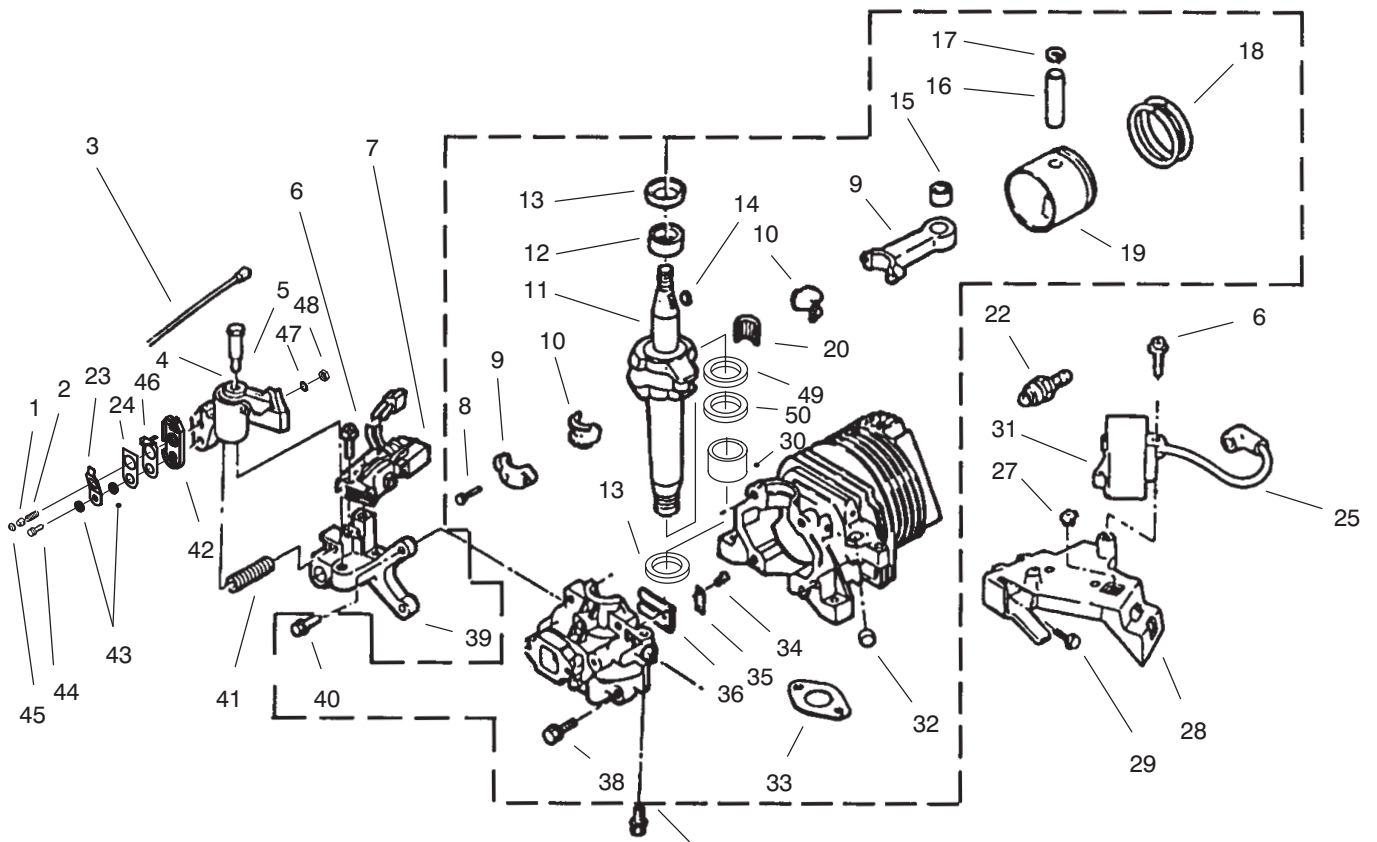

Ref. No.	Part No.	Description	No. Used
9	683580	Flywheel	1
10	130743	Nut - Flywheel	1
11	316959	Washer - Lock	1
12	609808	Screw	1
13	317893	Strap - Tie	1
14	606537	Screw	1
15	682776	Relay	1

C-2674

WIRING SCHEMATIC ELECTRIC START

Ref. No.	Part No.	Description	No. Used
1	93-4300	Wire Harness - Lower	1

Ref. No.	Part No.	Description	No. Used

C-2172B

CRANKSHAFT & CYLINDER ASSEMBLY

Ref. No.	Part No.	Description	No. Used
1	611509	Actuator – Brake Lever	1
2	611214	Spring – Cable Return	1
3	683821	Lead	1
4	682683	Brake Assembly	1
5	613529	Bolt – Shoulder	1
6	607526	Screw – C.D. Mounting	4
7	683964	Alternator Assembly	1
8	611393	Screw – Cap	2
9	92-4921	Connecting Rod Assembly (Incl. Ref. #8, 10, & 20)	1
10	677982	Liner – Split (1 pair)	1
11	94-5713	Crankshaft	1
12	681830	Bearing – Upper Main	1
13	611396	Seal – Upper Oil	2
14	607199	Key – Flywheel	1
15	92-4927	Bearing Assembly	1
16	606608	Pin – Wrist	1
17	303712	Ring – Retaining	2
18	681737	Ring Set	1
19	92-4925	Piston & Ring Set (Incl. Ref. #16-18)	1
20	609754	Strip – Roller	1

37

C-2172B

CRANKSHAFT & CYLINDER ASSEMBLY (Cont.)

Ref. No.	Part No.	Description	No. Used
43	306407	Washer	2
44	321-6	Screw - Hex Hd. Cap	1
45	611213	Retainer	1
46	612841	Plate - Contact	1
47	3255-7	Washer - Ext. Tooth Lock	1