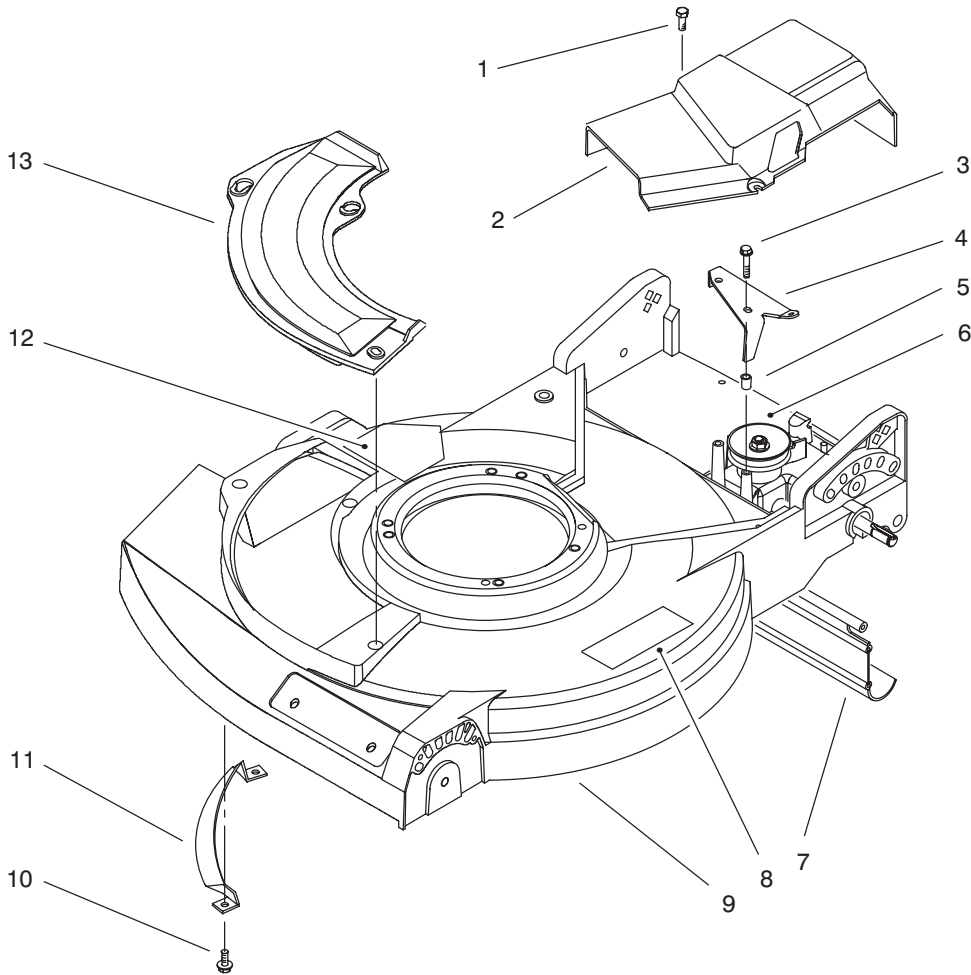

MULCH PLATE & WHEEL ASSEMBLY

Ref. No.	Part No.	Description	No. Used
1	614682	Knob – Cover Plate	1
2	610358	Nut – Lock	2
3	40-1940	Washer	6
4	92-9673	Bolt – Shoulder	2
5	92-1008	Knob – Height Adjust	4
6	92-1006	Spring Arm Ass’y – Front	2
7	3290-413	Washer – Belleville	2
8	92-4856	Bolt – Shoulder	2
9	684776	Wheel & Tire Assembly 6”	2

Ref. No.	Part No.	Description	No. Used
10	92-1099	Bolt – Shoulder	2
11	92-1604	Cap – Hub	4
12	614637	Bracket – Wheel Height Adj.	2
13	3296-39	Nut – Lock	2
14	93-0290	Decal – Deck	1
15	94-1610	Grommet	3
16	614677	Screw – Sems Thr’d Form.	2
17	92-8630	Plate – Mulch	1