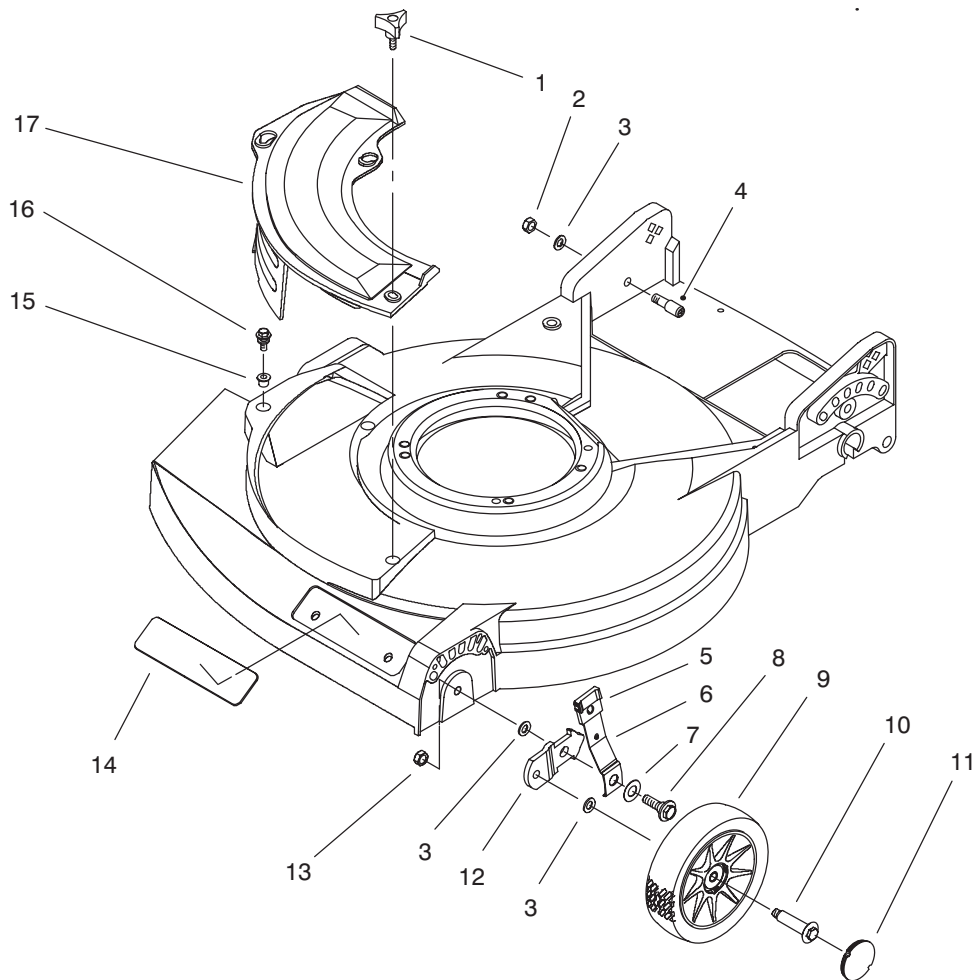

C-1917

MULCH PLATE & WHEEL ASSEMBLY

Ref. No.	Part No.	Description	No. Used
1	614682	Knob – Cover Plate	1
2	610358	Nut – Lock	2
3	40-1940	Washer	6
4	92-9673	Bolt – Shoulder	2
5	92-1008	Knob – Height Adjust	4
6	92-1006	Spring Arm Ass’y – Front	2
7	3290-413	Washer – Belleville	2
8	92-4856	Bolt – Shoulder	2
9	684776	Wheel & Tire Assembly 6”	2

Ref. No.	Part No.	Description	No. Used
10	92-1099	Bolt – Shoulder	2
11	92-1604	Cap – Hub	4
12	614637	Bracket – Wheel Height Adj.	2
13	3296-39	Nut – Lock	2
14	93-0290	Decal – Deck	1
15	94-1610	Grommet	3
16	614677	Screw – Sems Thr’d Form.	2
17	92-8630	Plate – Mulch	1