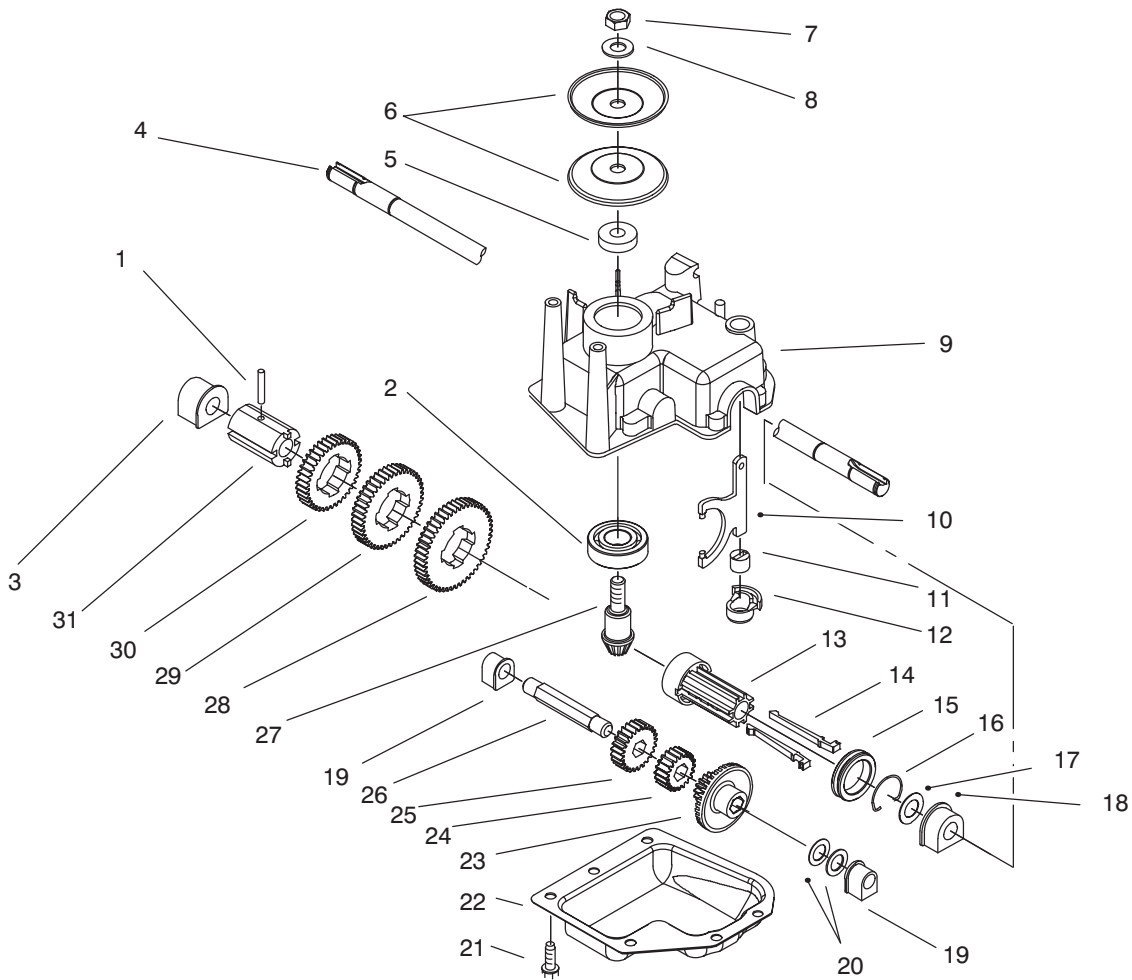

C-1322

GEAR CASE ASSEMBLY

Ref. No.	Part No.	Description	No. Used	Ref. No.	Part No.	Description	No. Used
1	3285-19	Pin - Groove	1	18	60-8770	Bushing - Output	1
2	38-7820	Bearing - Ball	1	19	60-8750	Bushing - Inter. Shaft	2
3	60-8850	Bushing - Output	1	20	36-4791	Washer - Thrust	2
4	65-4770	Shaft - Output	1	21	49-2040	Screw	6
5	92-5791	Spacer	1	22	60-8730	Gear Case Cover	1
6	60-8840	Pulley - Half	2	23	55-3760	Pinion - 15 Tooth	1
7	3296-5	Nut	1	24	55-3780	Pinion - 20 Tooth	1
8	3256-24	Washer	1	25	55-3800	Pinion - 25 Tooth	1
9	60-8710	Gearcase - Upper	1	26	60-8800	Shaft - Intermediate	1
10	60-8870	Yoke - Shift	1	27	92-5790	Pinion - Bevel	1
11	29-9570	Bushing - Yoke	1	28	55-3770	Gear - 49 Tooth	1
12	60-8810	Retainer - Shift Fork	1	29	55-3790	Gear - 44 Tooth	1
13	76-0780	Sleeve - Shift Key	1	30	55-3810	Gear - 39 Tooth	1
14	76-0760	Key - Shift	2	31	60-8790	Sleeve - Gear	1
15	76-0770	Collar - Shift	1	*	92-7869	Gear Case Assembly Complete	1
16	65-5250	Clip - Spring	1				
17	36-4780	Washer	1				

*Not Illustrated