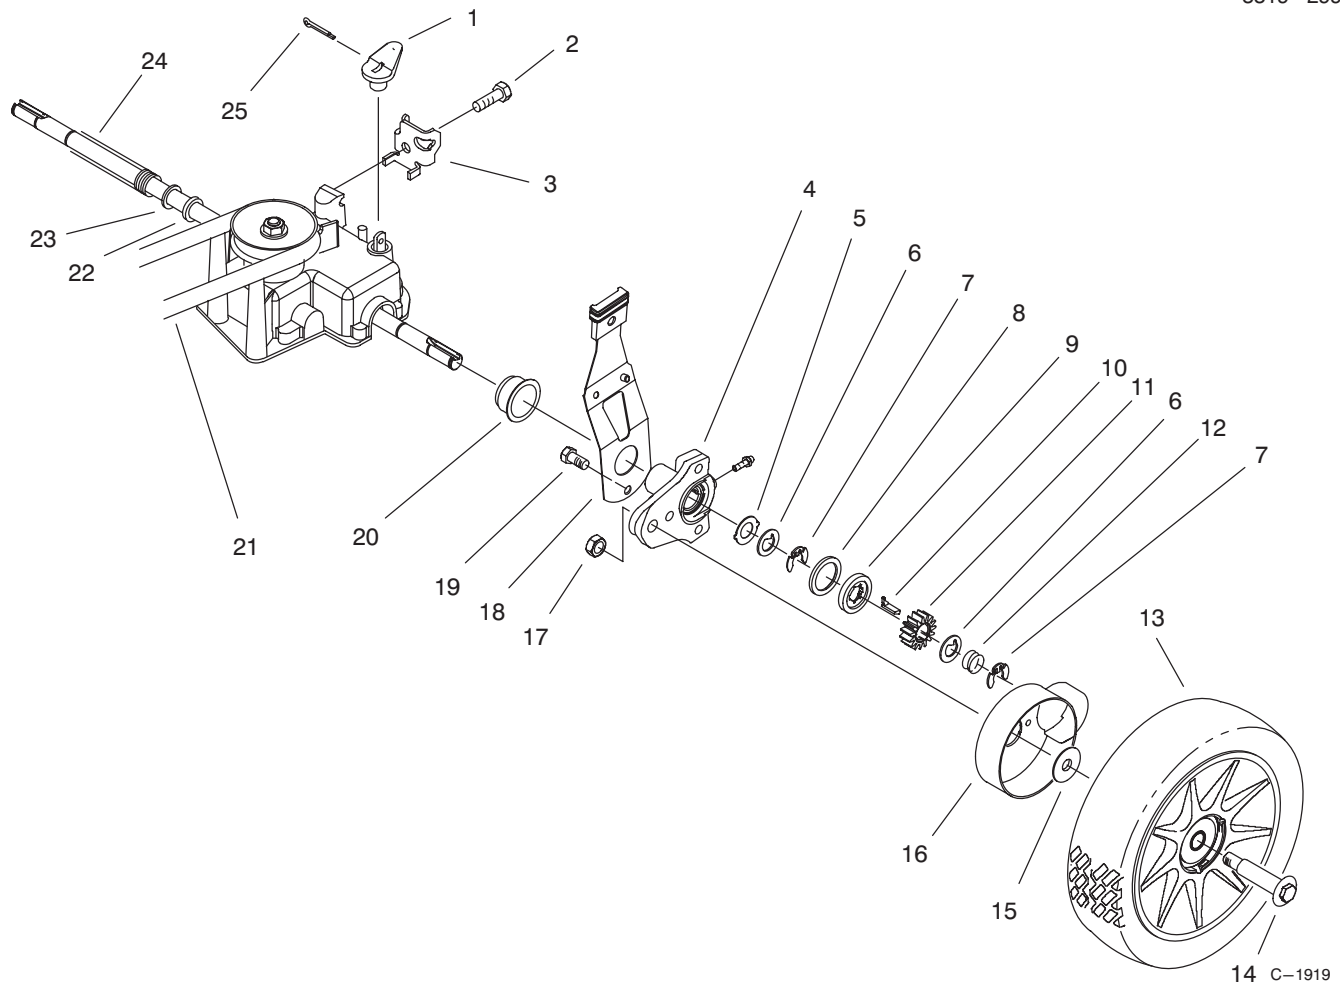

MULCH PLATE & WHEEL ASSEMBLY

Ref. No.	Part No.	Description	No. Used
1	614682	Knob – Cover Plate	1
2	610358	Nut – Lock	2
3	40-1940	Washer	6
4	92-9673	Bolt – Shoulder	2
5	92-1008	Knob – Height Adjust	4
6	92-1006	Spring Arm Ass’y – Front	2
7	3290-413	Washer – Belleville	2
8	92-4856	Bolt – Shoulder	2
9	684776	Wheel & Tire Assembly 6”	2

Ref. No.	Part No.	Description	No. Used
10	92-1099	Bolt – Shoulder	2
11	92-1604	Cap – Hub	4
12	614637	Bracket – Wheel Height Adj.	2
13	3296-39	Nut – Lock	2
14	93-0290	Decal – Deck	1
15	94-1610	Grommet	3
16	614677	Screw – Sems Thr’d Form.	2
17	92-8630	Plate – Mulch	1

C-2183A

HOUSING ASSEMBLY

Ref. No.	Part No.	Description	No. Used
1	12-5450	Screw - Hex Washer Hd. Thread Forming	2
2	92-8853	Cover - Transmission	1
3	92-7748	Screw	2
4	92-7699	Bracket - Actuator	1
5	46-5551	Bushing - Spacer	2
6	92-7869	Gear Case Assembly	1
7	92-7736	Shield - Trailing	1

GEAR CASE & WHEEL ASSEMBLY

Ref. No.	Part No.	Description	No. Used
1	60-8821	Lever - Shift	1
2	32144-70	Screw - Tapping	1
3	82-8780	Retainer - Cable	1
4	92-7746	Arm - Rear Height Adjust.	2
5	65-4730	Washer - Thrust	2
6	65-4740	Washer - Thrust Keyed	4
7	65-2720	Ring - Retaining	4
8	65-4710	Ring - Friction	2
9	65-4760	Washer	2
10	66-6050	Key - Rocking L.H.	1
*	66-6040	Key - Rocking R.H.	1
11	65-4750	Gear - Pinion	2
12	65-4720	Spring - Compression	2
13	92-1042	Wheel & Tire Assembly	2