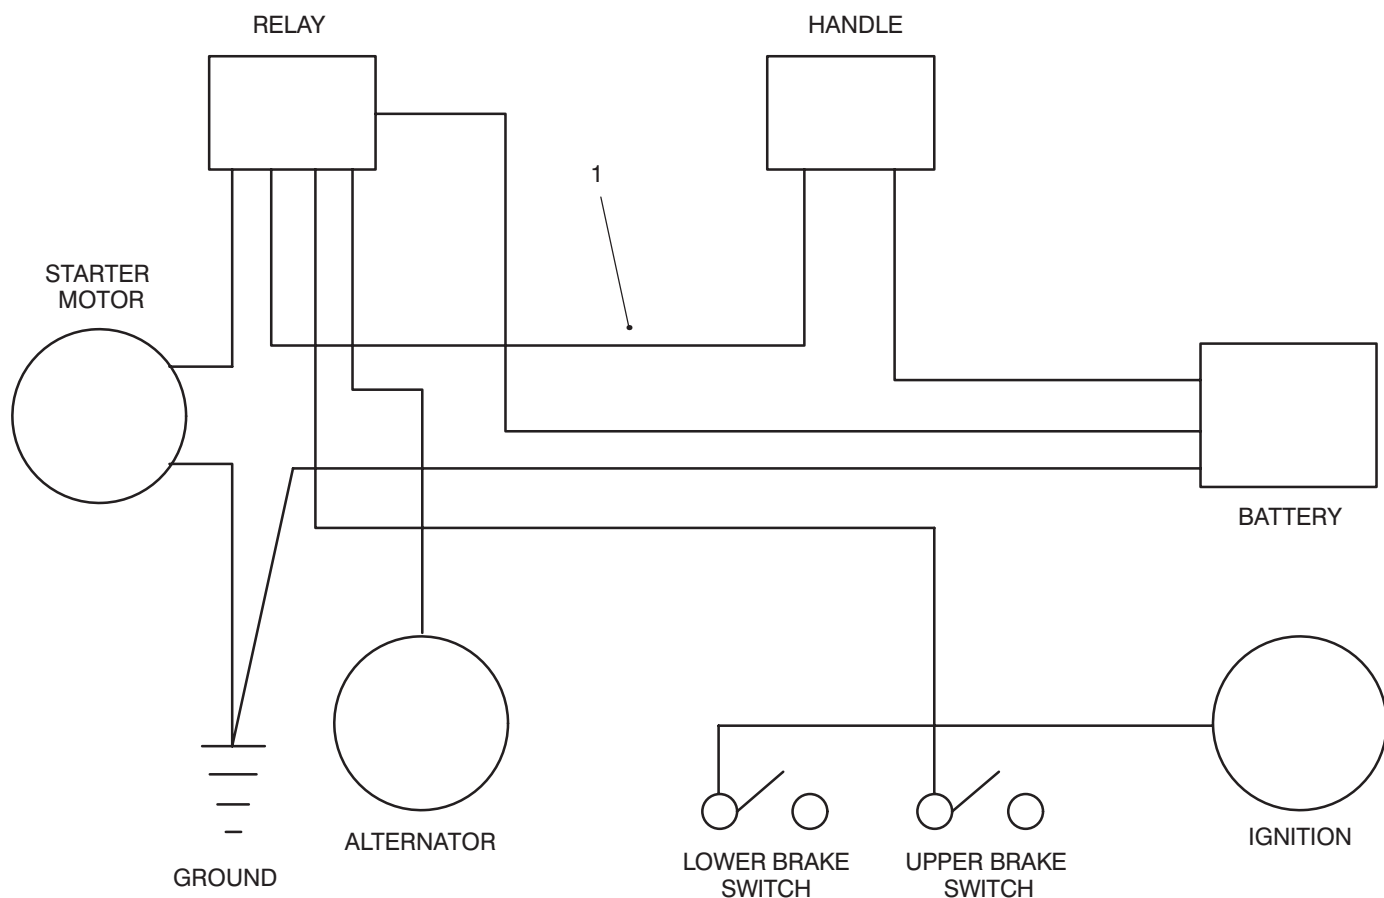

*Not Illustrated

C-1925

FLYWHEEL & WIRE HARNESS ASSEMBLY

Ref. No.	Part No.	Description	No. Used
1	93-4300	Harness - Wire	1
2	611215	Base - Shroud	1
3	608311	Nut	1
4	611512	Brace - Alternator	1
5	603014	Bolt	1
6	614343	Screw	1
7	609947	Screw	3
8	611191	Clip - J	1

Ref. No.	Part No.	Description	No. Used
9	683580	Flywheel	1
10	130743	Nut - Flywheel	1
11	316959	Washer - Lock	1
12	609808	Screw	1
13	317893	Strap - Tie	1
14	606537	Screw	1
15	682776	Relay	1

C-2674

WIRING SCHEMATIC ELECTRIC START