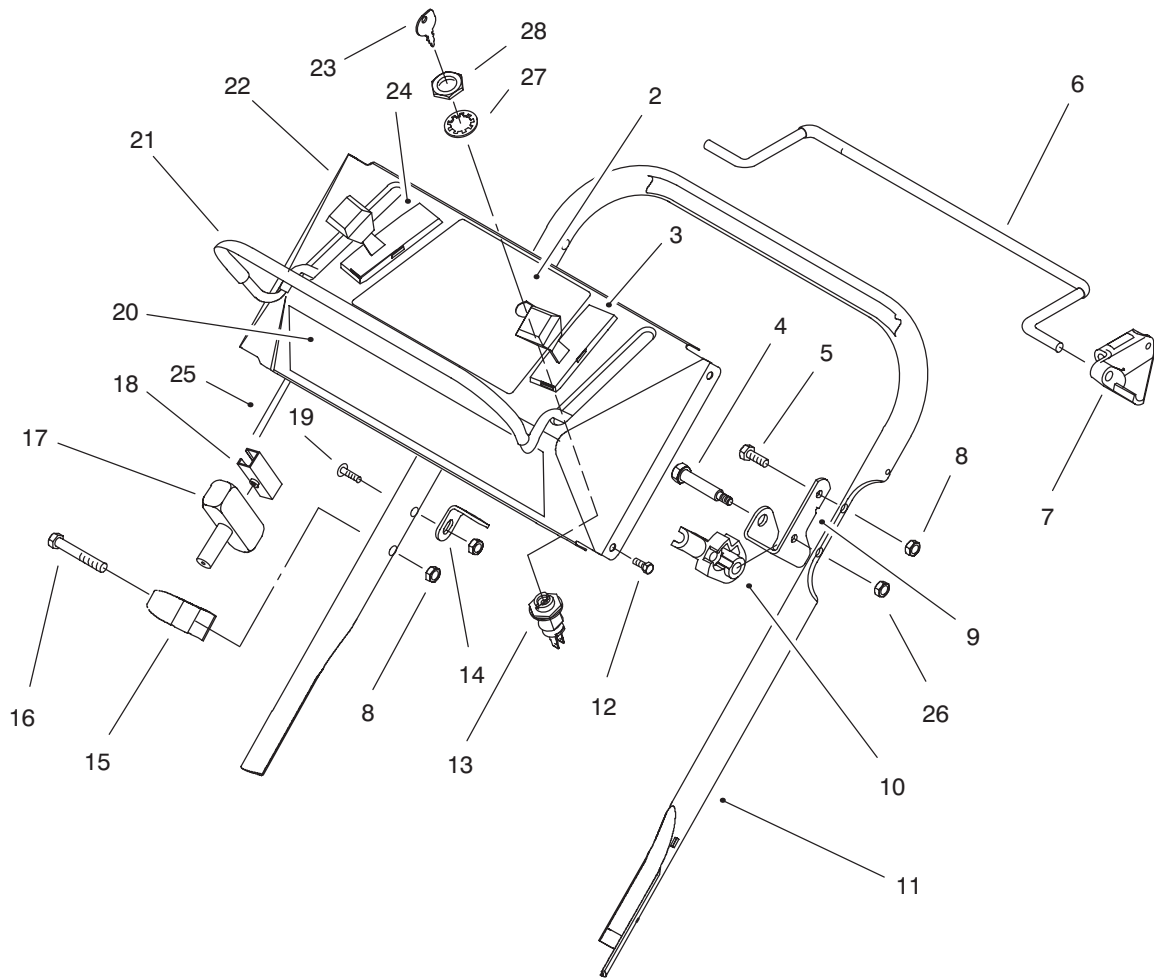

C-1922B

UPPER HANDLE ASSEMBLY

Ref. No.	Part No.	Description	No. Used	Ref. No.	Part No.	Description	No. Used
2	94-1615	Decal - Warning	1	16	321-51	Screw - Hex Hd. Cap	1
3	93-3683	Cable - Throttle	1	17	612825	Handle - Starter	1
4	613050	Bolt	1	18	612824	Clip - Rope Insert	1
5	321-4	Screw - Hex Hd. Cap	1	19	92-2268	Screw - Handle	1
6	92-1617	Bail - Control S.P.	1	20	92-9561	Decal - Console Front	1
7	92-5412	Stop - Pivot	1	21	92-1093	Bail - Engine Control	1
8	3296-73	Nut - Lock	3	22	17-4539	Panel - Control (Incl. Ref. #2, & 20)	1
9	92-1094	Bail - Stop Bracket	1	23	700918	Key	1
10	92-1078	Cam - Brake	1	24	92-8926	Control - Ground Speed	1
11	92-1092	Handle - Upper	1	25	93-3248	Cable - Control	1
12	92-9665	Screw - Phillips Hd.	4	26	3296-56	Nut - Lock	1
13	46-5780	Switch - Starter	1	27	3254-5	Washer - Star	1
14	92-2928	Bracket - Cable Anchor	1	28	218-461	Nut	1
15	93-7383	Guide - Rope	1