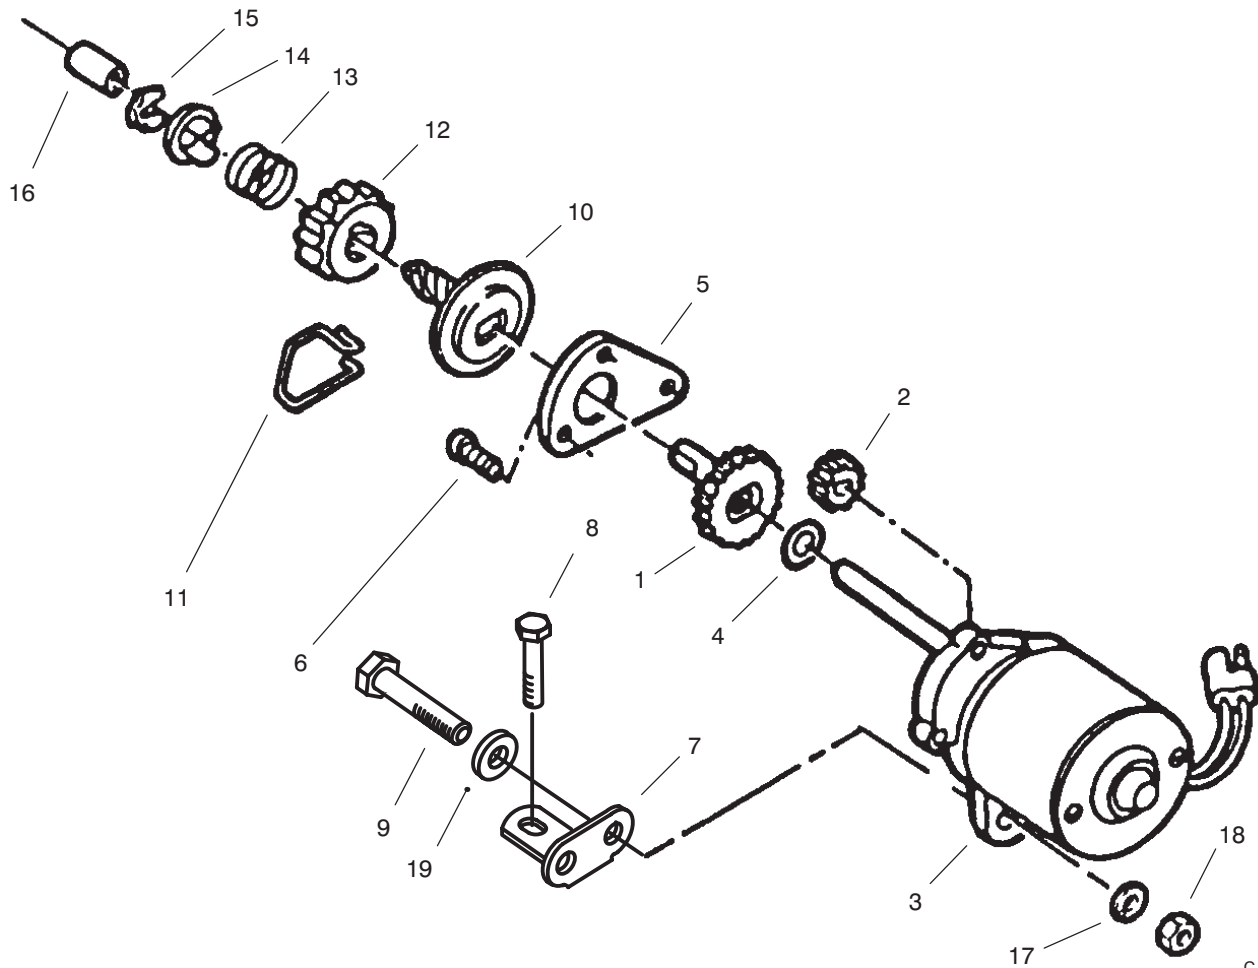

Ref. No.	Part No.	Description	No. Used
15	612383	Washer	1
16	678113	Float & Arm Assembly	1
17	92-6389	Pin	1
18	603145	Clip	1
19	678278	Float, Valve, & Body Ass'y	1
21	92-4944	Spring – Governor	1
22	93-1226	Bracket – Throttle Control	1
23	94-5704	Disc – Throttle	1
24	92-6376	Air Vane & Shaft	1
25	66-7460	Bulb – Primer	1
26	44-2750	Body – Primer	1
27	44-3172	Hose – Primer	1
*	94-5738	Carburetor Complete	1

*Not Illustrated

C-2184A

AIR FILTER ASSEMBLY

Ref. No.	Part No.	Description	No. Used
1	610383	Retainer – Cover	1
2	93-1231	Cover – Air Filter	1
3	609493	Element – Air Filter	1

Ref. No.	Part No.	Description	No. Used
4	93-1221	Shield – Heat	1
5	92-4948	Gasket	2

3319-299

C-1924A

ELECTRIC MOTOR ASSEMBLY

Ref. No.	Part No.	Description	No. Used
1	611386	Gear – Driven	1
2	611385	Pinion – Motor shaft	1
3	682807	Motor Housing & Pin Ass'y	1
4	252-98	Washer	1
5	613517	Plate – Gear Cover	1
6	609130	Screw	3
7	612661	Bracket – Starter Mounting	1
8	609471	Screw	1
9	613075	Screw	2
10	682809	Pinion – Spring & Clutch Ass'y (Incl. Ref. #11-15)	1