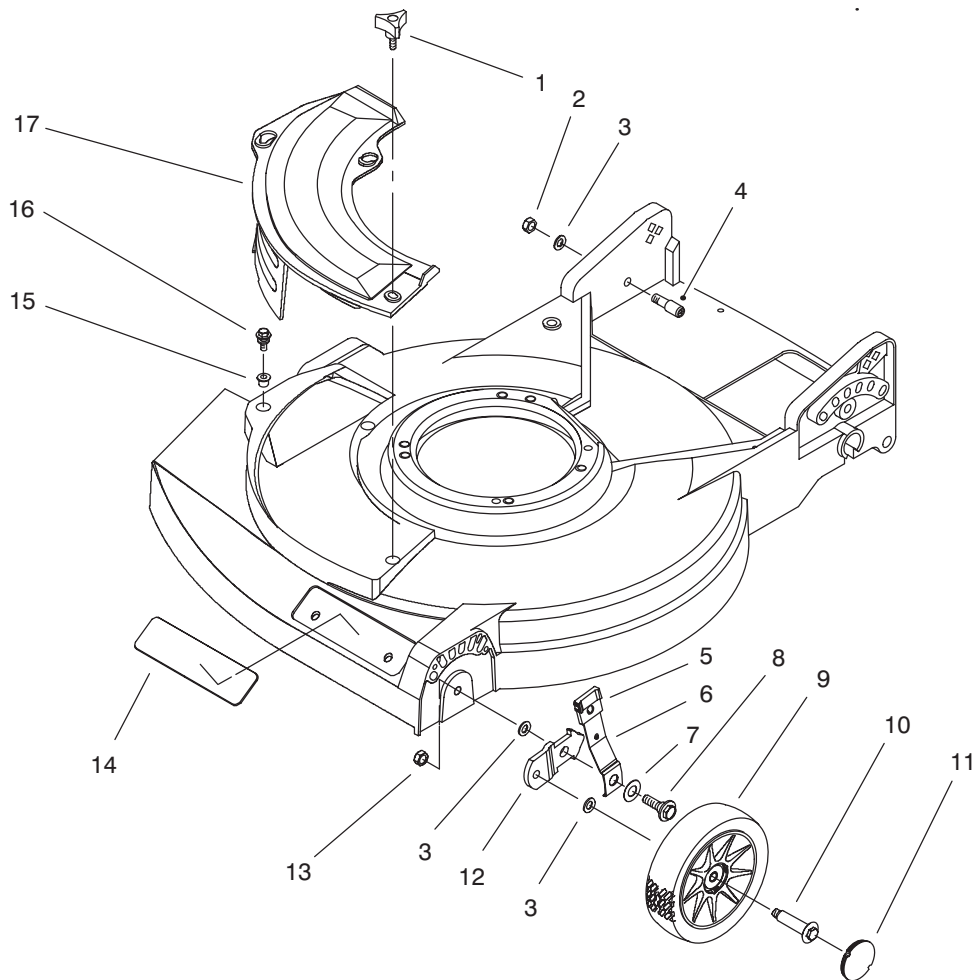

C-1917

MULCH PLATE & WHEEL ASSEMBLY

Ref. No.	Part No.	Description	No. Used
1	614682	Knob – Cover Plate	1
2	610358	Nut – Lock	2
3	40-1940	Washer	6
4	92-9673	Bolt – Shoulder	2
5	92-1008	Knob – Height Adjust	4
6	92-1006	Spring Arm Ass'y – Front	2
7	3290-413	Washer – Belleville	2
8	92-4856	Bolt – Shoulder	2
9	684776	Wheel & Tire Assembly 6"	2

Ref. No.	Part No.	Description	No. Used
10	92-1099	Bolt – Shoulder	2
11	92-1604	Cap – Hub	4
12	614637	Bracket – Wheel Height Adj.	2
13	3296-39	Nut – Lock	2
14	93-0290	Decal – Deck	1
15	94-1610	Grommet	3
16	614677	Screw – Sems Thr'd Form.	2
17	92-8630	Plate – Mulch	1