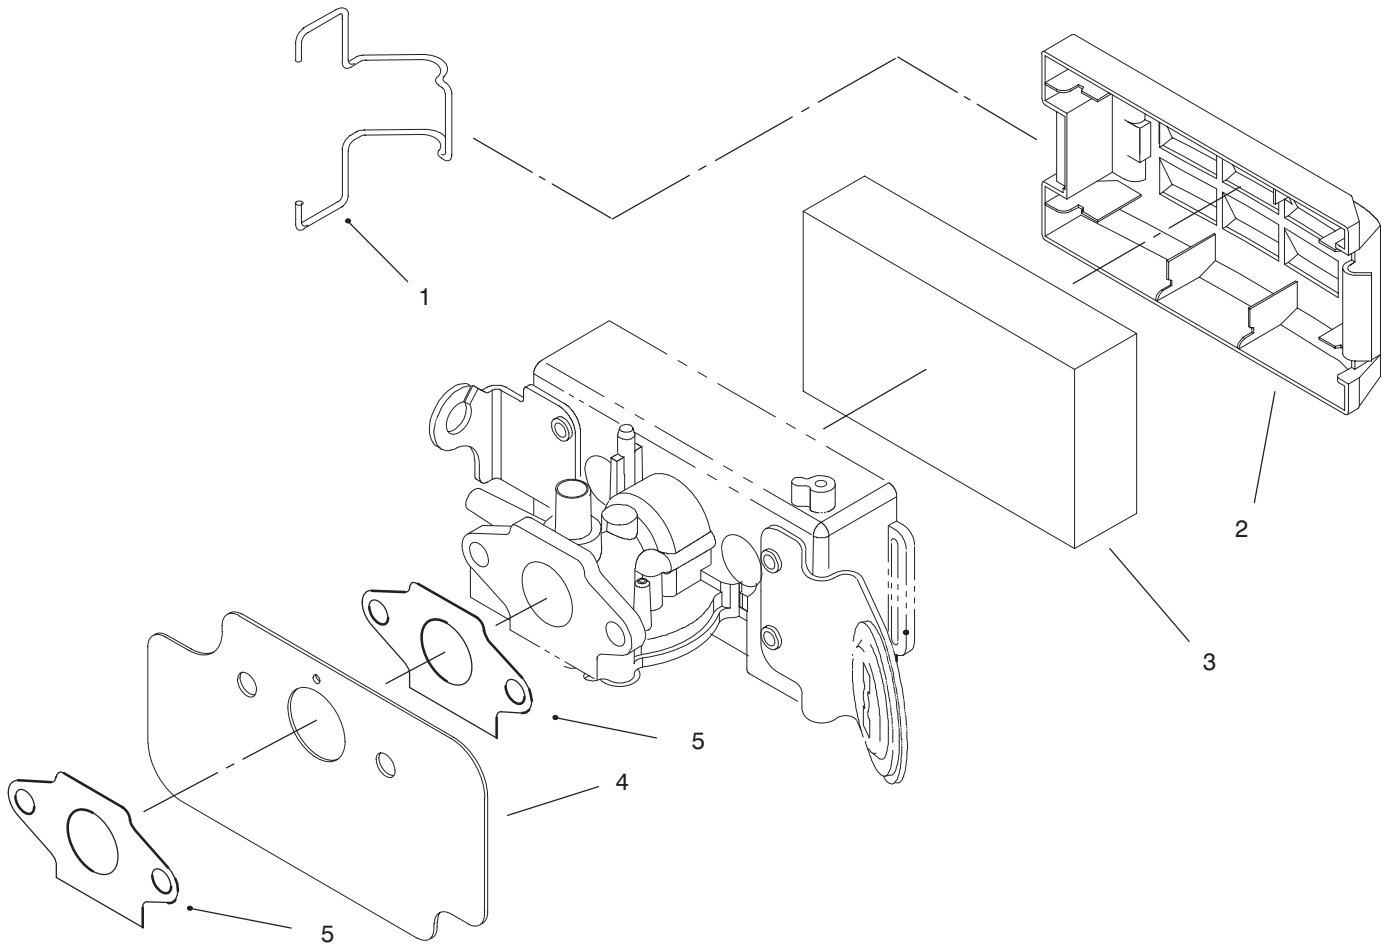

C-2184A

AIR FILTER ASSEMBLY

Ref. No.	Part No.	Description	No. Used
1	610383	Retainer – Cover	1
2	93-1231	Cover – Air Filter	1
3	609493	Element – Air Filter	1

Ref. No.	Part No.	Description	No. Used
4	93-1221	Shield – Heat	1
5	92-4948	Gasket	2