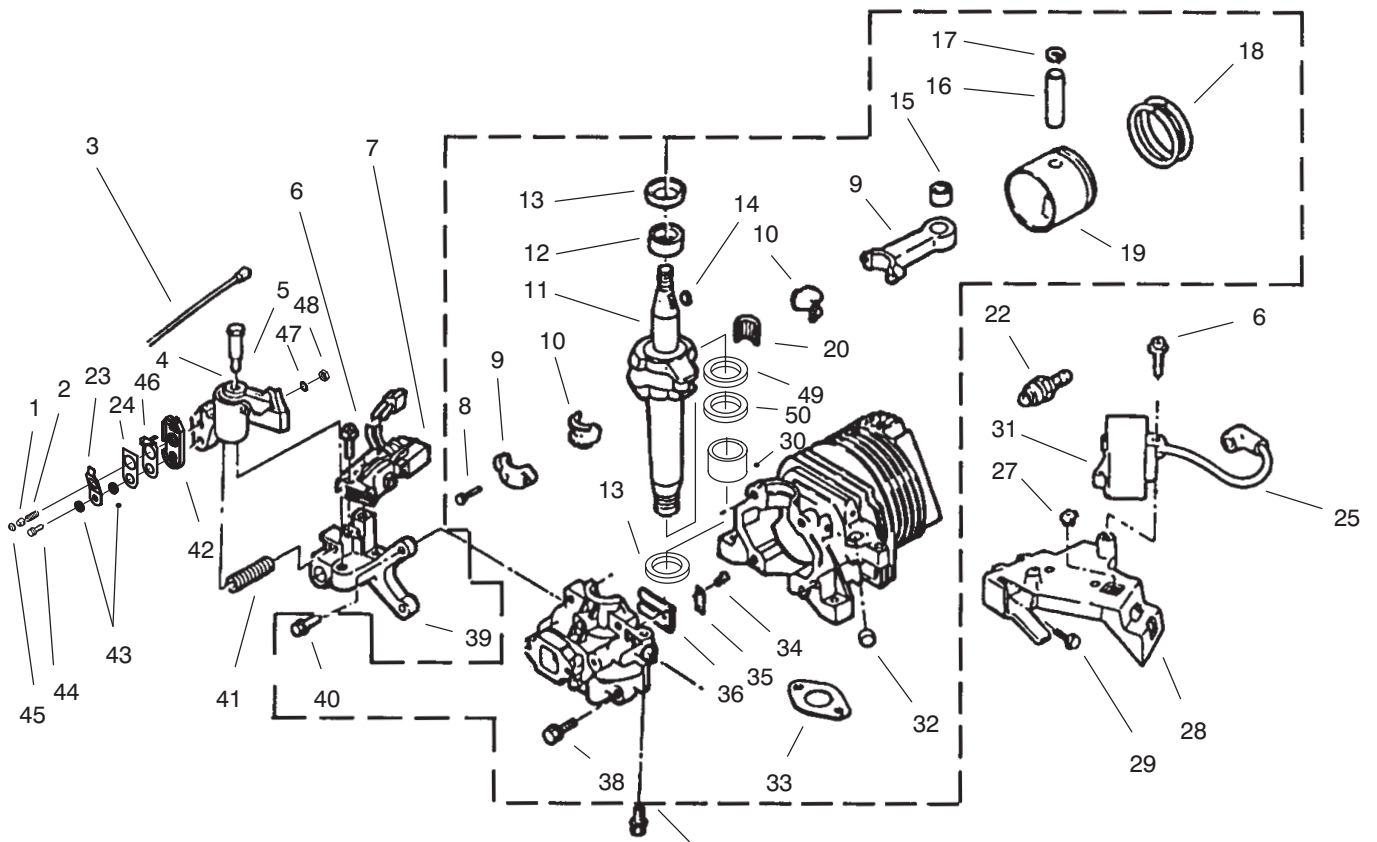

Ref. No.	Part No.	Description	No. Used
9	683580	Flywheel	1
10	130743	Nut - Flywheel	1
11	316959	Washer - Lock	1
12	609808	Screw	1
13	317893	Strap - Tie	1
14	606537	Screw	1
15	682776	Relay	1

C-2674

WIRING SCHEMATIC ELECTRIC START

Ref. No.	Part No.	Description	No. Used
1	93-4300	Wire Harness - Lower	1

Ref. No.	Part No.	Description	No. Used

37

C-2172B

CRANKSHAFT & CYLINDER ASSEMBLY

Ref. No.	Part No.	Description	No. Used
1	611509	Actuator – Brake Lever	1
2	611214	Spring – Cable Return	1
3	683821	Lead	1
4	682683	Brake Assembly	1
5	613529	Bolt – Shoulder	1
6	607526	Screw – C.D. Mounting	4
7	683964	Alternator Assembly	1
8	611393	Screw – Cap	2
9	92-4921	Connecting Rod Assembly (Incl. Ref. #8, 10, & 20)	1
10	677982	Liner – Split (1 pair)	1
11	94-5713	Crankshaft	1
12	681830	Bearing – Upper Main	1
13	611396	Seal – Upper Oil	2
14	607199	Key – Flywheel	1
15	92-4927	Bearing Assembly	1
16	606608	Pin – Wrist	1
17	303712	Ring – Retaining	2
18	681737	Ring Set	1
19	92-4925	Piston & Ring Set (Incl. Ref. #16-18)	1
20	609754	Strip – Roller	1

37

C-2172B

CRANKSHAFT & CYLINDER ASSEMBLY (Cont.)

Ref. No.	Part No.	Description	No. Used
43	306407	Washer	2
44	321-6	Screw - Hex Hd. Cap	1
45	611213	Retainer	1
46	612841	Plate - Contact	1
47	3255-7	Washer - Ext. Tooth Lock	1