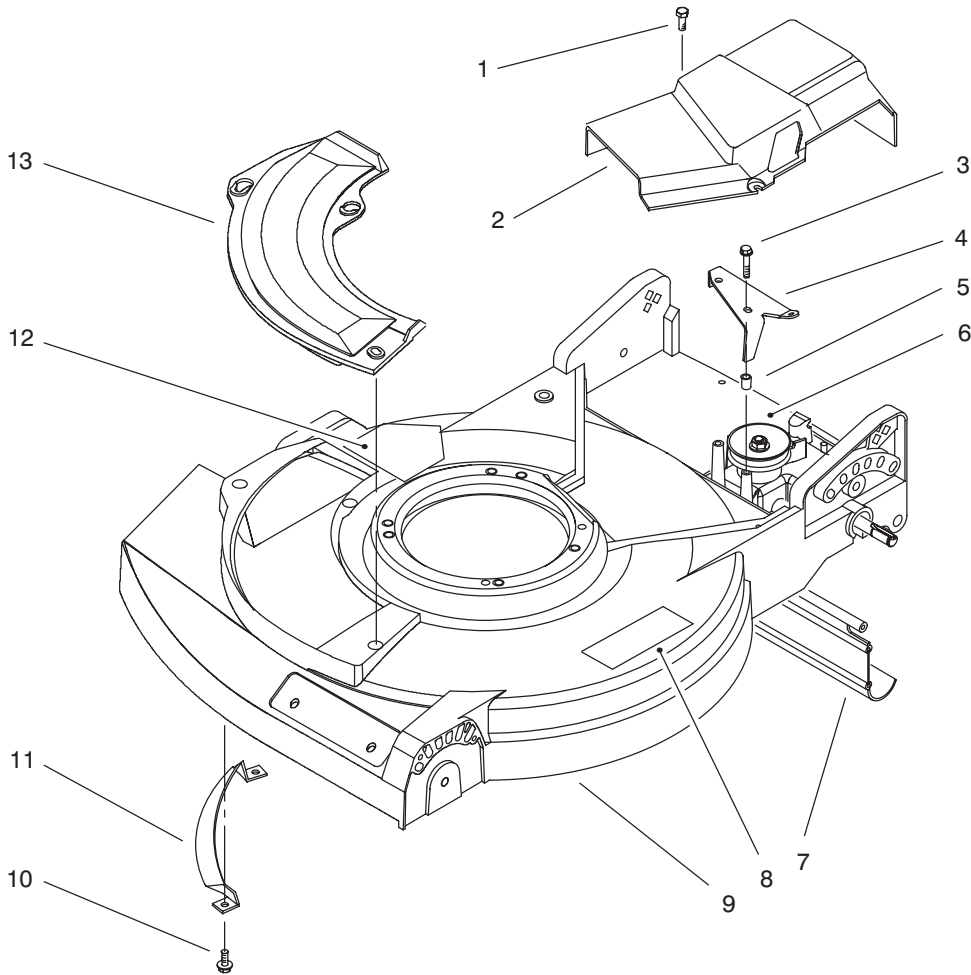

MULCH PLATE & WHEEL ASSEMBLY

Ref. No.	Part No.	Description	No. Used
1	614682	Knob – Cover Plate	1
2	610358	Nut – Lock	2
3	40-1940	Washer	6
4	92-9673	Bolt – Shoulder	2
5	92-1008	Knob – Height Adjust	4
6	92-1006	Spring Arm Ass'y – Front	2
7	3290-413	Washer – Belleville	2
8	92-4856	Bolt – Shoulder	2
9	684776	Wheel & Tire Assembly 6"	2

Ref. No.	Part No.	Description	No. Used
10	92-1099	Bolt – Shoulder	2
11	92-1604	Cap – Hub	4
12	614637	Bracket – Wheel Height Adj.	2
13	3296-39	Nut – Lock	2
14	93-0290	Decal – Deck	1
15	94-1610	Grommet	3
16	614677	Screw – Sems Thr'd Form.	2
17	92-8630	Plate – Mulch	1