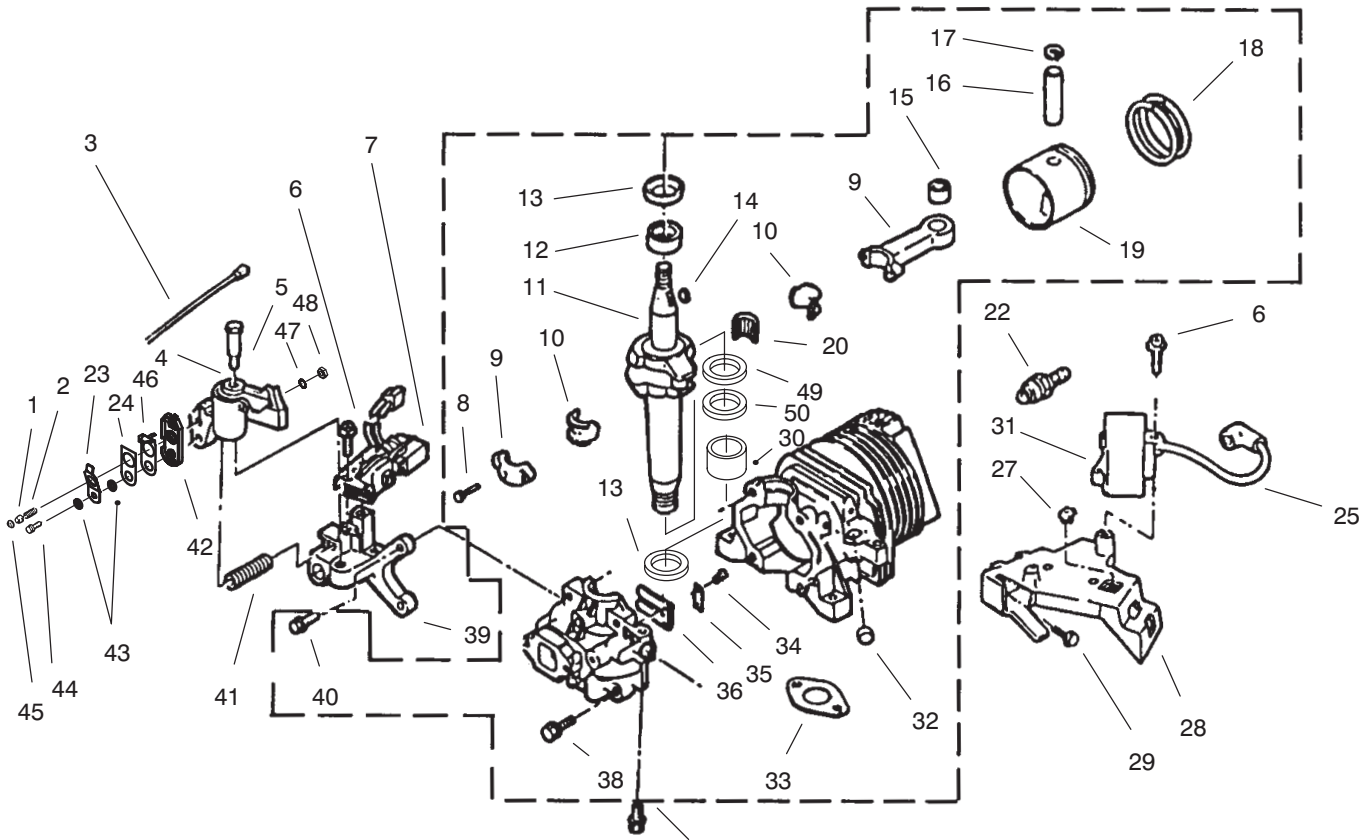

*Not Illustrated

C-1925

FLYWHEEL & WIRE HARNESS ASSEMBLY

Ref. No.	Part No.	Description	No. Used
1	93-4300	Harness - Wire	1
2	611215	Base - Shroud	1
3	608311	Nut	1
4	611512	Brace - Alternator	1
5	603014	Bolt	1
6	614343	Screw	1
7	609947	Screw	3
8	611191	Clip - J	1

Ref. No.	Part No.	Description	No. Used
9	683580	Flywheel	1
10	130743	Nut - Flywheel	1
11	316959	Washer - Lock	1
12	609808	Screw	1
13	317893	Strap - Tie	1
14	606537	Screw	1
15	682776	Relay	1

C-2674

WIRING SCHEMATIC ELECTRIC START

Ref. No.	Part No.	Description	No. Used
1	93-4300	Wire Harness - Lower	1

Ref. No.	Part No.	Description	No. Used

37

C-2172B

CRANKSHAFT & CYLINDER ASSEMBLY

Ref. No.	Part No.	Description	No. Used
1	611509	Actuator – Brake Lever	1
2	611214	Spring – Cable Return	1
3	683821	Lead	1
4	682683	Brake Assembly	1
5	613529	Bolt – Shoulder	1
6	607526	Screw – C.D. Mounting	4
7	683964	Alternator Assembly	1
8	611393	Screw – Cap	2
9	92-4921	Connecting Rod Assembly (Incl. Ref. #8, 10, & 20)	1
10	677982	Liner – Split (1 pair)	1
11	94-5713	Crankshaft	1
12	681830	Bearing – Upper Main	1
13	611396	Seal – Upper Oil	2
14	607199	Key – Flywheel	1
15	92-4927	Bearing Assembly	1
16	606608	Pin – Wrist	1
17	303712	Ring – Retaining	2
18	681737	Ring Set	1
19	92-4925	Piston & Ring Set (Incl. Ref. #16-18)	1
20	609754	Strip – Roller	1

37

C-2172B

CRANKSHAFT & CYLINDER ASSEMBLY (Cont.)

Ref. No.	Part No.	Description	No. Used
43	306407	Washer	2
44	321-6	Screw - Hex Hd. Cap	1
45	611213	Retainer	1
46	612841	Plate - Contact	1
47	3255-7	Washer - Ext. Tooth Lock	1