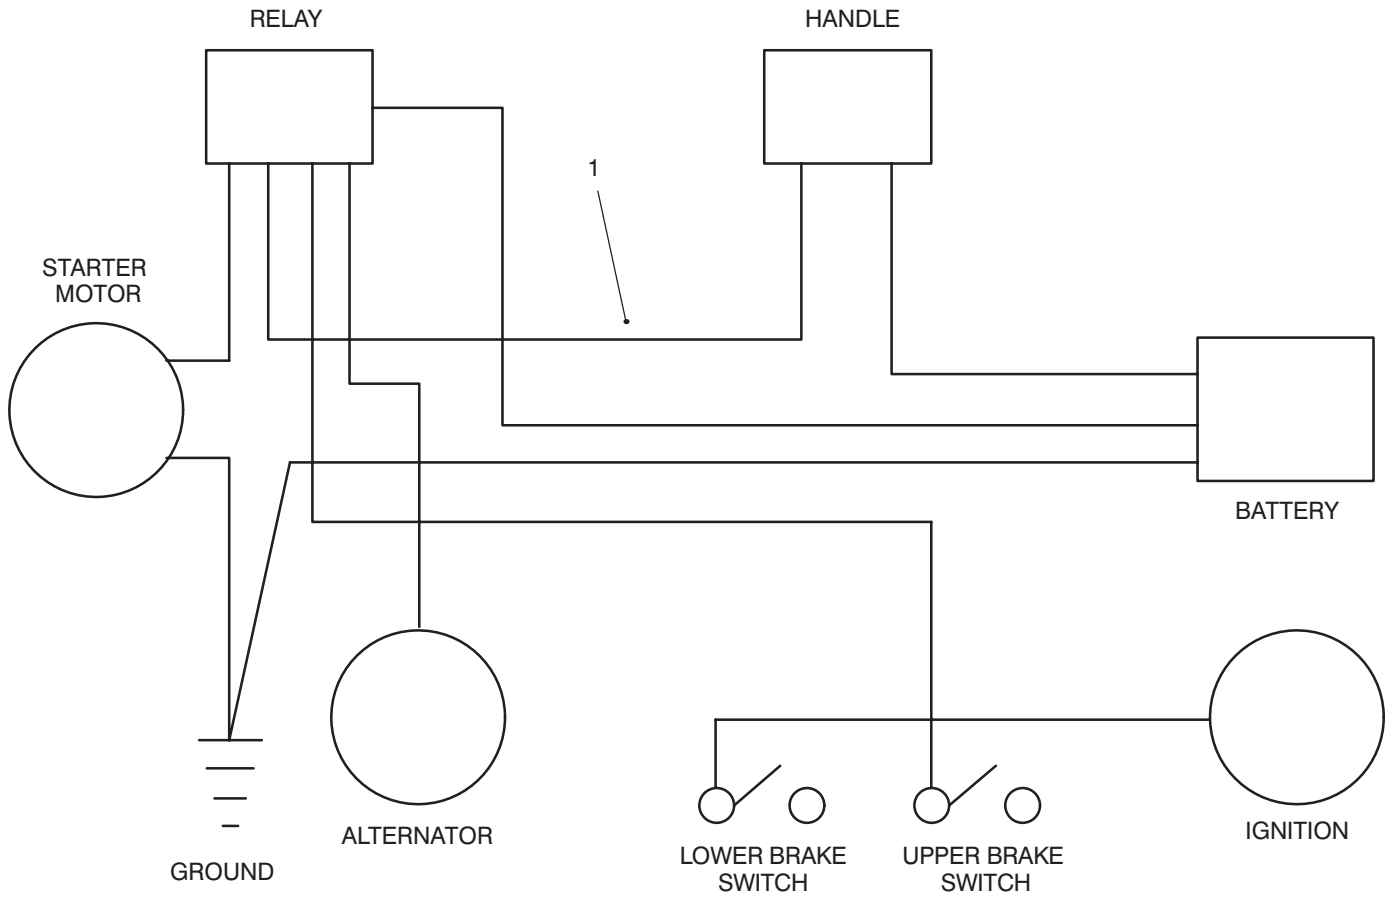

*Not Illustrated

C-1925

FLYWHEEL & WIRE HARNESS ASSEMBLY

Ref. No.	Part No.	Description	No. Used
1	93-4300	Harness - Wire	1
2	611215	Base - Shroud	1
3	608311	Nut	1
4	611512	Brace - Alternator	1
5	603014	Bolt	1
6	614343	Screw	1
7	609947	Screw	3
8	611191	Clip - J	1

Ref. No.	Part No.	Description	No. Used
9	683580	Flywheel	1
10	130743	Nut - Flywheel	1
11	316959	Washer - Lock	1
12	609808	Screw	1
13	317893	Strap - Tie	1
14	606537	Screw	1
15	682776	Relay	1

C-2674

WIRING SCHEMATIC ELECTRIC START