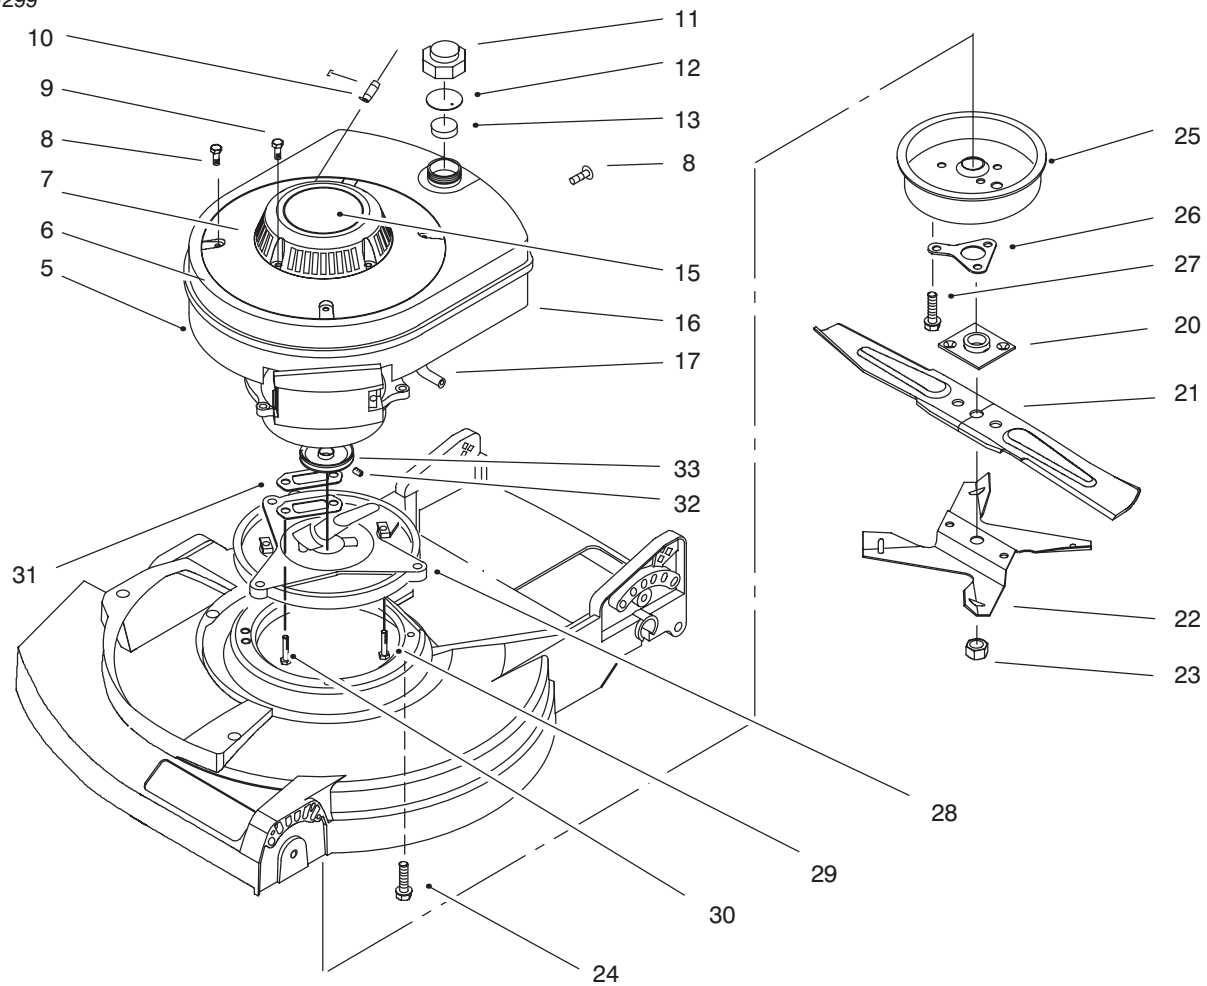

C-2176B

ENGINE, FUEL TANK & BLADE ASSEMBLY

Ref. No.	Part No.	Description	No. Used
5	16-5539	Shroud & Tank Assembly	1
6	684301	Base - Starter	1
7	684622	Starter Assembly	1
8	32144-53	Screw - Self Tapping	5
9	612428	Screw	4
10	47-2480	Stop - Rope	1
11	611327	Cap - Fuel	1
12	607213	Gasket - Fuel Cap	1
13	609150	Baffle Fuel Cap	1
15	93-0293	Decal - Recoil	1
16		Engine Assembly	1
17	612783	Line - Fuel	1
20	677525	Plate & Collar Assembly	1

Ref. No.	Part No.	Description	No. Used
21	612543	Blade 21"	1
22	92-1630	Fan - Mulching	1
23	603164	Nut - Blade	1
24	95-1727	Screw - Engine	3
25	682876	Muffler Cover Assembly	1
26	609786	Support - Crankshaft	1
27	609471	Screw	3
28	92-6388	Plate - Muffler	1
29	613500	Screw	1
30	607601	Screw	3
31	93-1233	Gasket - Muffler	1
32	610345	Screw - Set	1
33	609976	Pulley	1