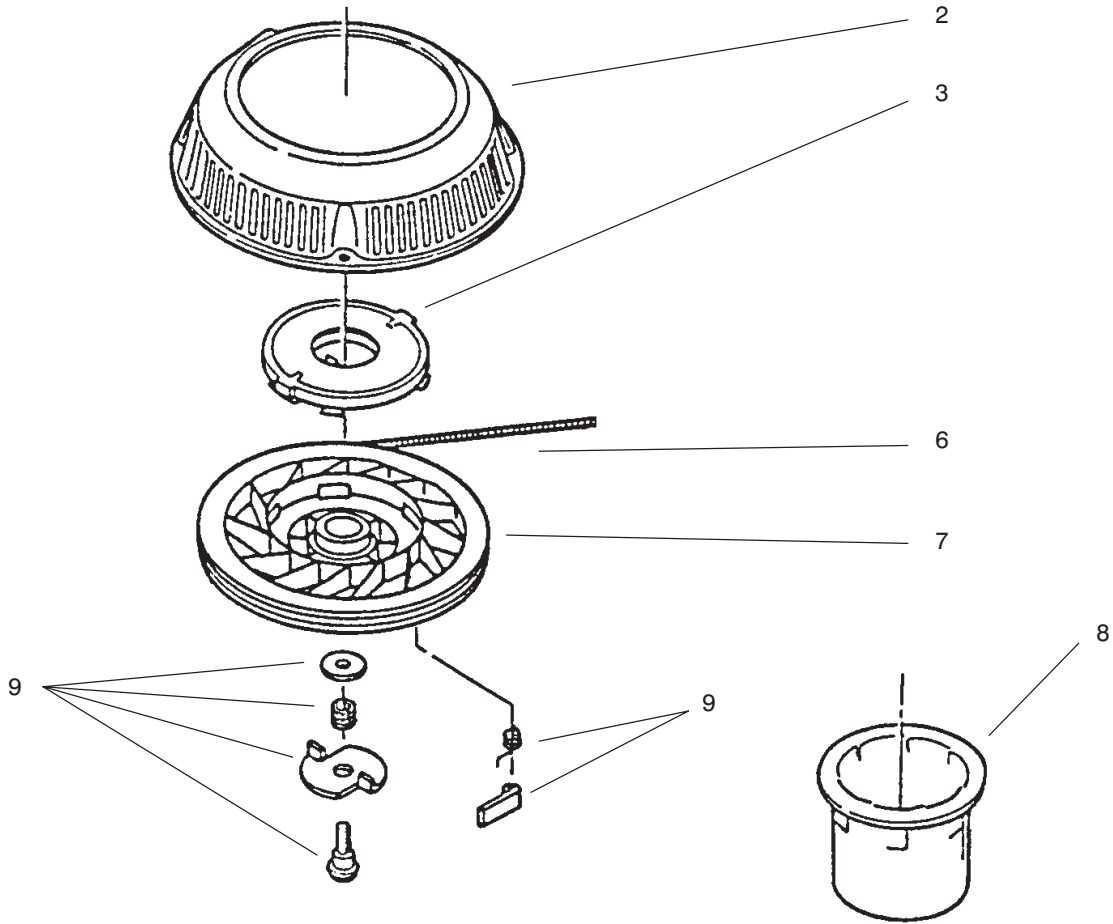

C-2187

STARTER ASSEMBLY

Ref. No.	Part No.	Description	No. Used
2	684567	Starter Housing & Shaft	1
3	92-4935	Spring & Keeper	1
6	612432	Rope	1
7	612950	Pulley	1

Ref. No.	Part No.	Description	No. Used
8	612949	Hub - Starter	1
9	683899	Kit - Dog	1
*	684622	Starter Assembly (Incl. Ref. #2, 3, 6, 7, & 9)	1

*Not Illustrated