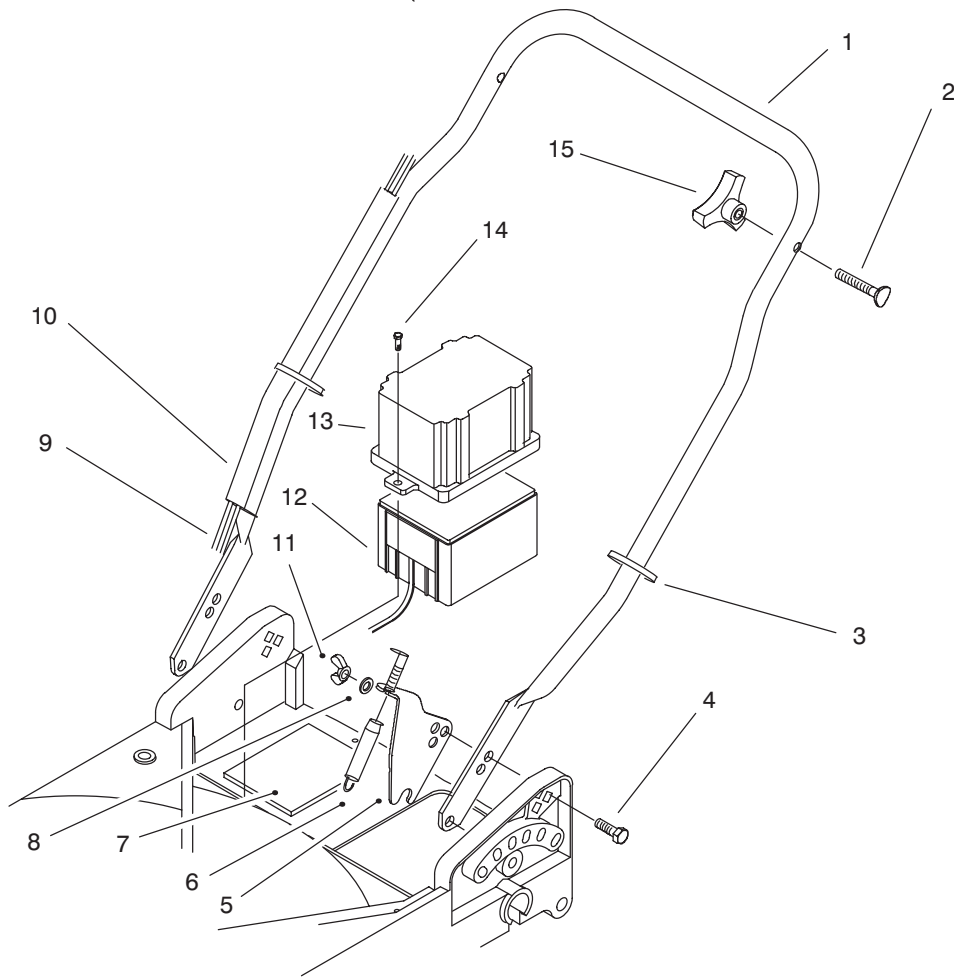

*Not Illustrated

C-1322

GEAR CASE ASSEMBLY

Ref. No.	Part No.	Description	No. Used	Ref. No.	Part No.	Description	No. Used
1	3285-19	Pin - Groove	1	18	60-8770	Bushing - Output	1
2	38-7820	Bearing - Ball	1	19	60-8750	Bushing - Inter. Shaft	2
3	60-8850	Bushing - Output	1	20	36-4791	Washer - Thrust	2
4	65-4770	Shaft - Output	1	21	49-2040	Screw	6
5	92-5791	Spacer	1	22	60-8730	Gear Case Cover	1
6	60-8840	Pulley - Half	2	23	55-3760	Pinion - 15 Tooth	1
7	3296-5	Nut	1	24	55-3780	Pinion - 20 Tooth	1
8	3256-24	Washer	1	25	55-3800	Pinion - 25 Tooth	1
9	60-8710	Gearcase - Upper	1	26	60-8800	Shaft - Intermediate	1
10	60-8870	Yoke - Shift	1	27	92-5790	Pinion - Bevel	1
11	29-9570	Bushing - Yoke	1	28	55-3770	Gear - 49 Tooth	1
12	60-8810	Retainer - Shift Fork	1	29	55-3790	Gear - 44 Tooth	1
13	76-0780	Sleeve - Shift Key	1	30	55-3810	Gear - 39 Tooth	1
14	76-0760	Key - Shift	2	31	60-8790	Sleeve - Gear	1
15	76-0770	Collar - Shift	1	*	92-7869	Gear Case Assembly Complete	1
16	65-5250	Clip - Spring	1				
17	36-4780	Washer	1				

*Not Illustrated

C-1921

LOWER HANDLE ASSEMBLY

Ref. No.	Part No.	Description	No. Used
1	92-6537	Handle - Lower	1
2	614697	Screw - Handle	2
3	614249	Tie - Strap	2
4	3230-29	Bolt - Carriage	2
5	92-7899	Bracket - Traction Cable	1
6	92-6518	Cable - Traction	1
7	612510	Pad - Battery	1
8	3253-33	Washer - Lock	2
9	94-6059	Wire Assembly	1