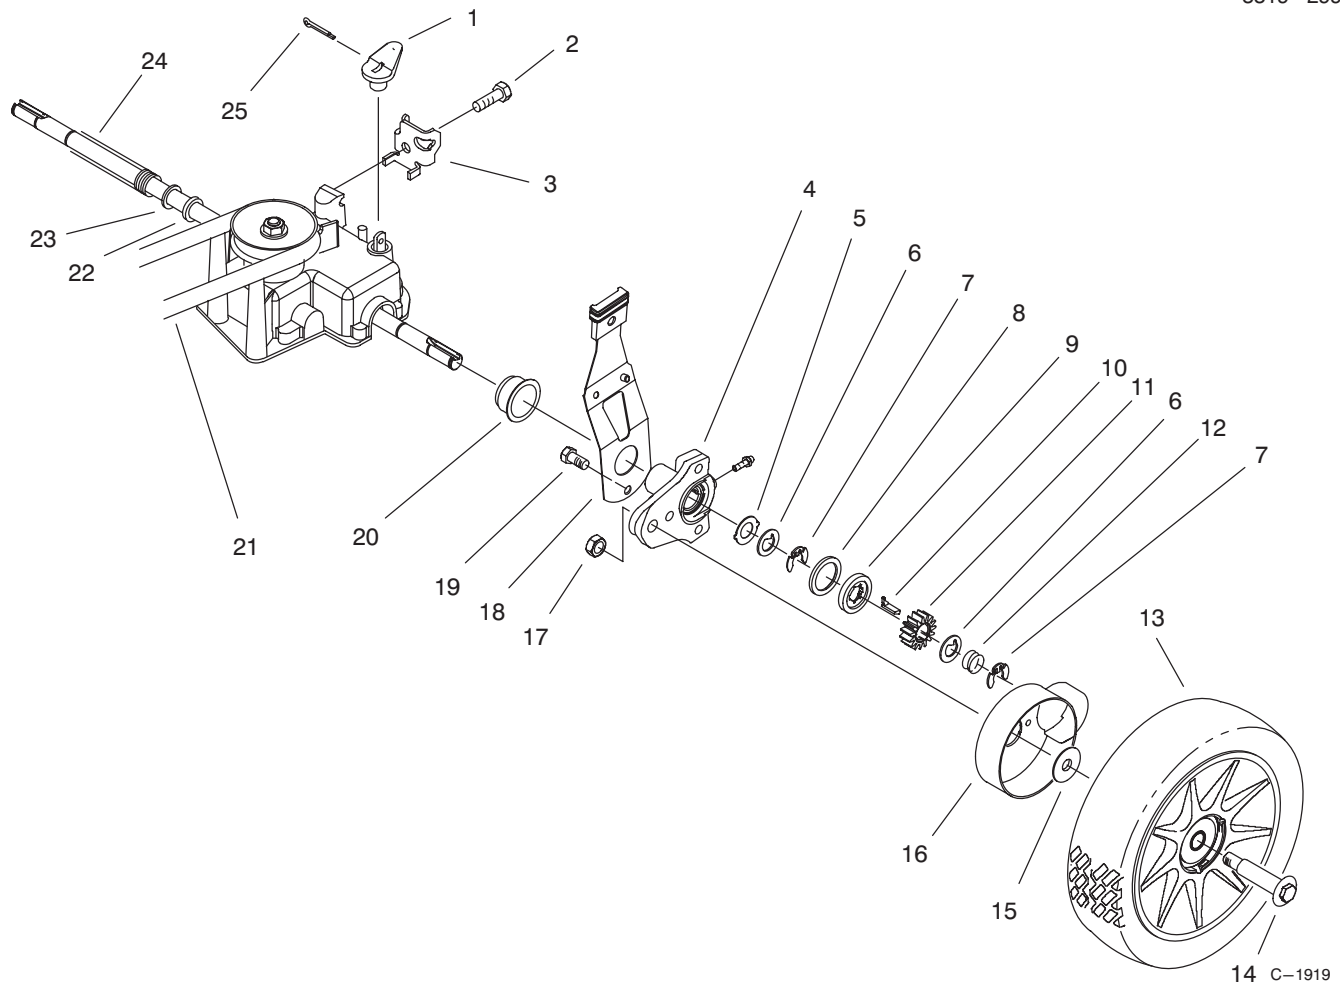

14 C-1919

GEAR CASE & WHEEL ASSEMBLY

Ref. No.	Part No.	Description	No. Used
1	60-8821	Lever - Shift	1
2	32144-70	Screw - Tapping	1
3	82-8780	Retainer - Cable	1
4	92-7746	Arm - Rear Height Adjust.	2
5	65-4730	Washer - Thrust	2
6	65-4740	Washer - Thrust Keyed	4
7	65-2720	Ring - Retaining	4
8	65-4710	Ring - Friction	2
9	65-4760	Washer	2
10	66-6050	Key - Rocking L.H.	1
*	66-6040	Key - Rocking R.H.	1
11	65-4750	Gear - Pinion	2
12	65-4720	Spring - Compression	2
13	92-1042	Wheel & Tire Assembly	2

Ref. No.	Part No.	Description	No. Used
14	92-1057	Bolt - Shoulder	2
15	614426	Washer - Stepped	2
16	94-1609	Cover - Wheel	2
17	610358	Nut - Lock	2
18	92-6540	Spring Arm Assembly - L.H.	1
*	92-6539	Spring Arm Assembly - R.H.	1
19	32144-85	Screw - Hex Hd Tapping	2
20	92-6535	Cap - End	2
21	92-1043	V-Belt	1
22	605255	Washer - Flat	1
23	303259	Washer	1
24	24-7920	Cover - Drive Shaft	1
25	3272-10	Pin - Cotter	1

*Not Illustrated