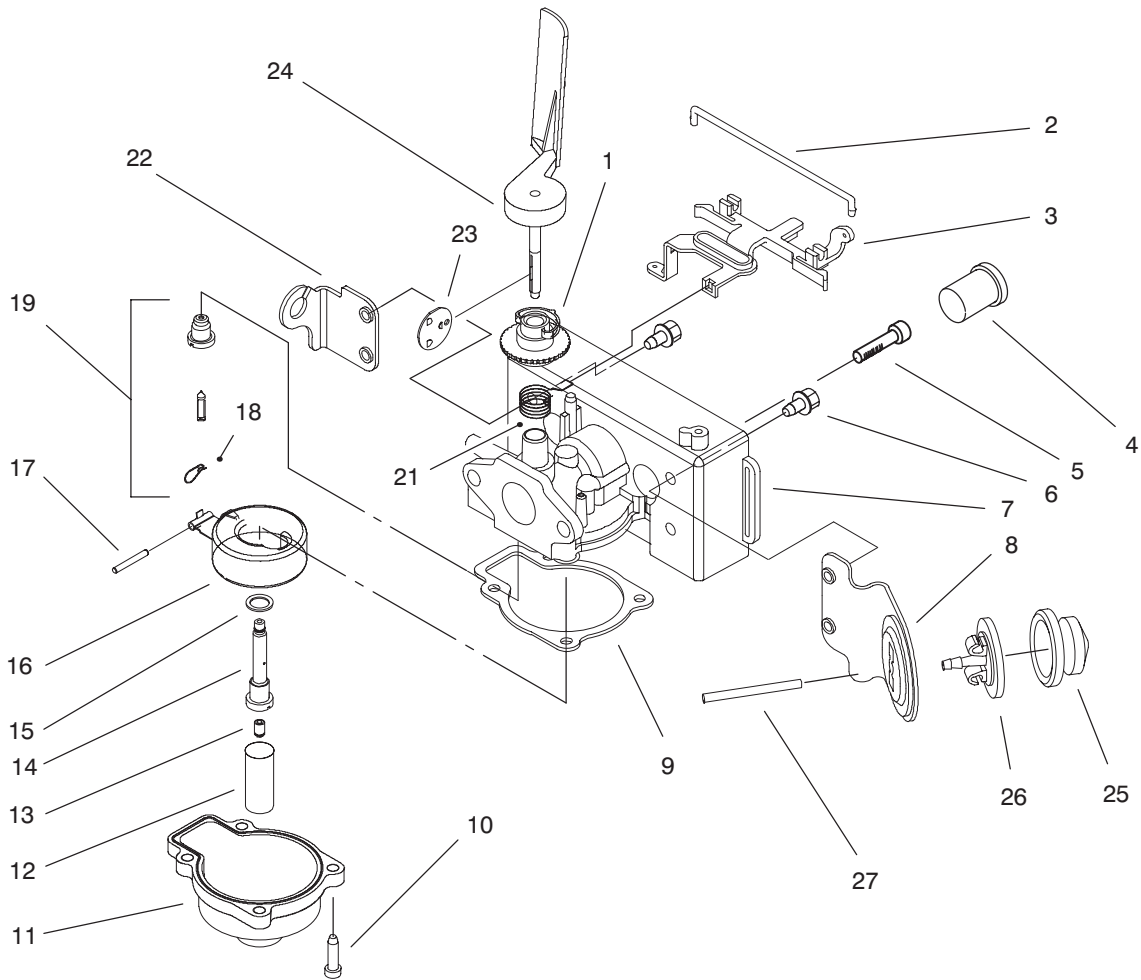

37

C-2172B

CRANKSHAFT & CYLINDER ASSEMBLY (Cont.)

Ref. No.	Part No.	Description	No. Used
43	306407	Washer	2
44	321-6	Screw - Hex Hd. Cap	1
45	611213	Retainer	1
46	612841	Plate - Contact	1
47	3255-7	Washer - Ext. Tooth Lock	1

Ref. No.	Part No.	Description	No. Used
48	146254	Nut	2
49	252-76	Bearing - Thrust	1
50	252-80	Washer - Thrust	1
*	94-5734	Short Block	1

*Not Illustrated

C-2182A

CARBURETOR ASSEMBLY

Ref. No.	Part No.	Description	No. Used
1	610834	Collar – Adjustment	1
2	610165	Retainer	1
3	93-1225	Lever – Speed Adjust	1
4	93-4320	Plug	2
5	609482	Screw – Pan Hd. Sems	2
6	613269	Screw	4
7	93-4341	Body – Carburetor	1
8	93-1232	Bracket – Primer	1
9	602850	Gasket – Float Chamber	1
10	608850	Screw	4
11	92-9691	Float Chamber	1
12	611071	Filter – Fuel	1
13	94-5710	Main Jet	1
14	92-6371	Nozzle	1