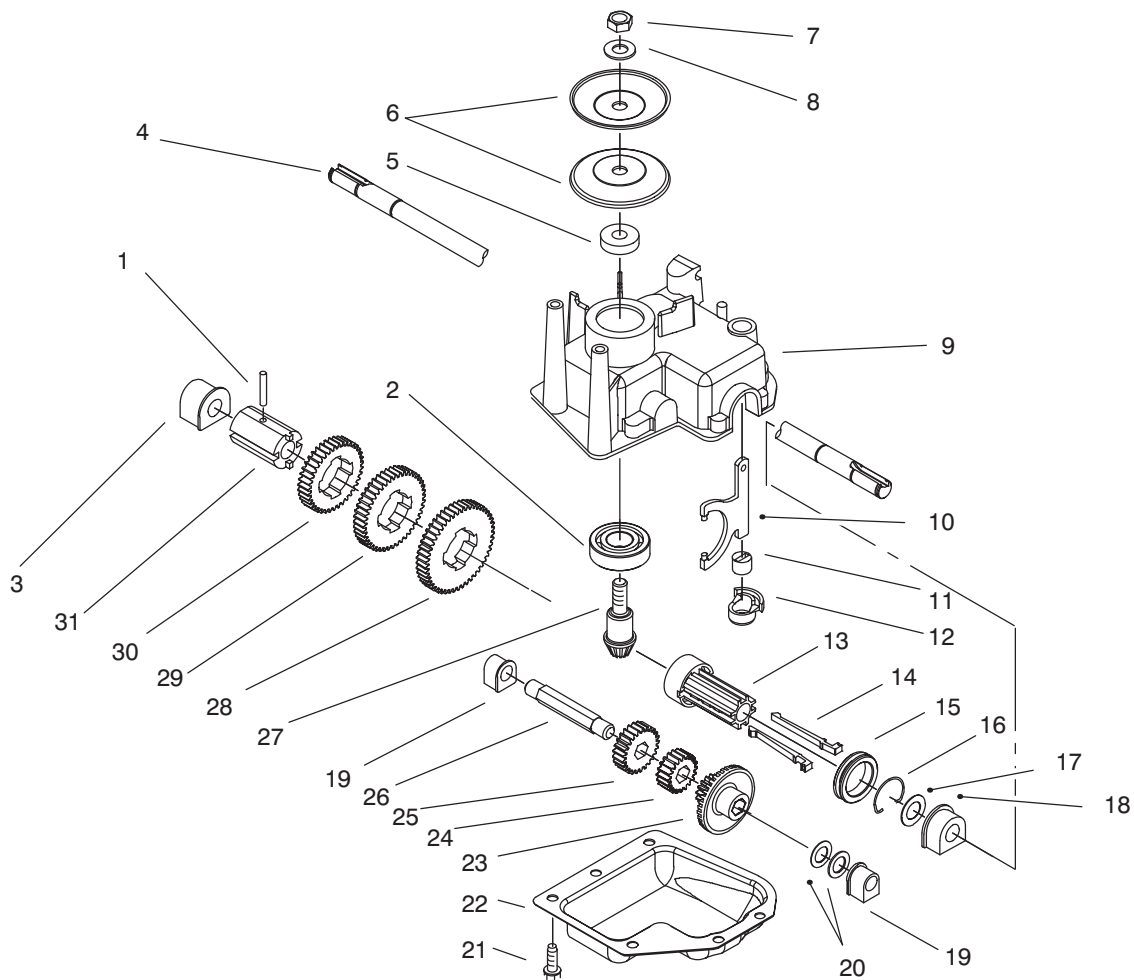

C-1322

GEAR CASE ASSEMBLY

Ref. No.	Part No.	Description	No. Used	Ref. No.	Part No.	Description	No. Used
1	3285-19	Pin - Groove	1	18	60-8770	Bushing - Output	1
2	38-7820	Bearing - Ball	1	19	60-8750	Bushing - Inter. Shaft	2
3	60-8850	Bushing - Output	1	20	36-4791	Washer - Thrust	2
4	65-4770	Shaft - Output	1	21	49-2040	Screw	6
5	92-5791	Spacer	1	22	60-8730	Gear Case Cover	1
6	60-8840	Pulley - Half	2	23	55-3760	Pinion - 15 Tooth	1
7	3296-5	Nut	1	24	55-3780	Pinion - 20 Tooth	1
8	3256-24	Washer	1	25	55-3800	Pinion - 25 Tooth	1
9	60-8710	Gearcase - Upper	1	26	60-8800	Shaft - Intermediate	1
10	60-8870	Yoke - Shift	1	27	92-5790	Pinion - Bevel	1
11	29-9570	Bushing - Yoke	1	28	55-3770	Gear - 49 Tooth	1
12	60-8810	Retainer - Shift Fork	1	29	55-3790	Gear - 44 Tooth	1
13	76-0780	Sleeve - Shift Key	1	30	55-3810	Gear - 39 Tooth	1
14	76-0760	Key - Shift	2	31	60-8790	Sleeve - Gear	1
15	76-0770	Collar - Shift	1	*	92-7869	Gear Case Assembly Complete	1
16	65-5250	Clip - Spring	1				
17	36-4780	Washer	1				

*Not Illustrated