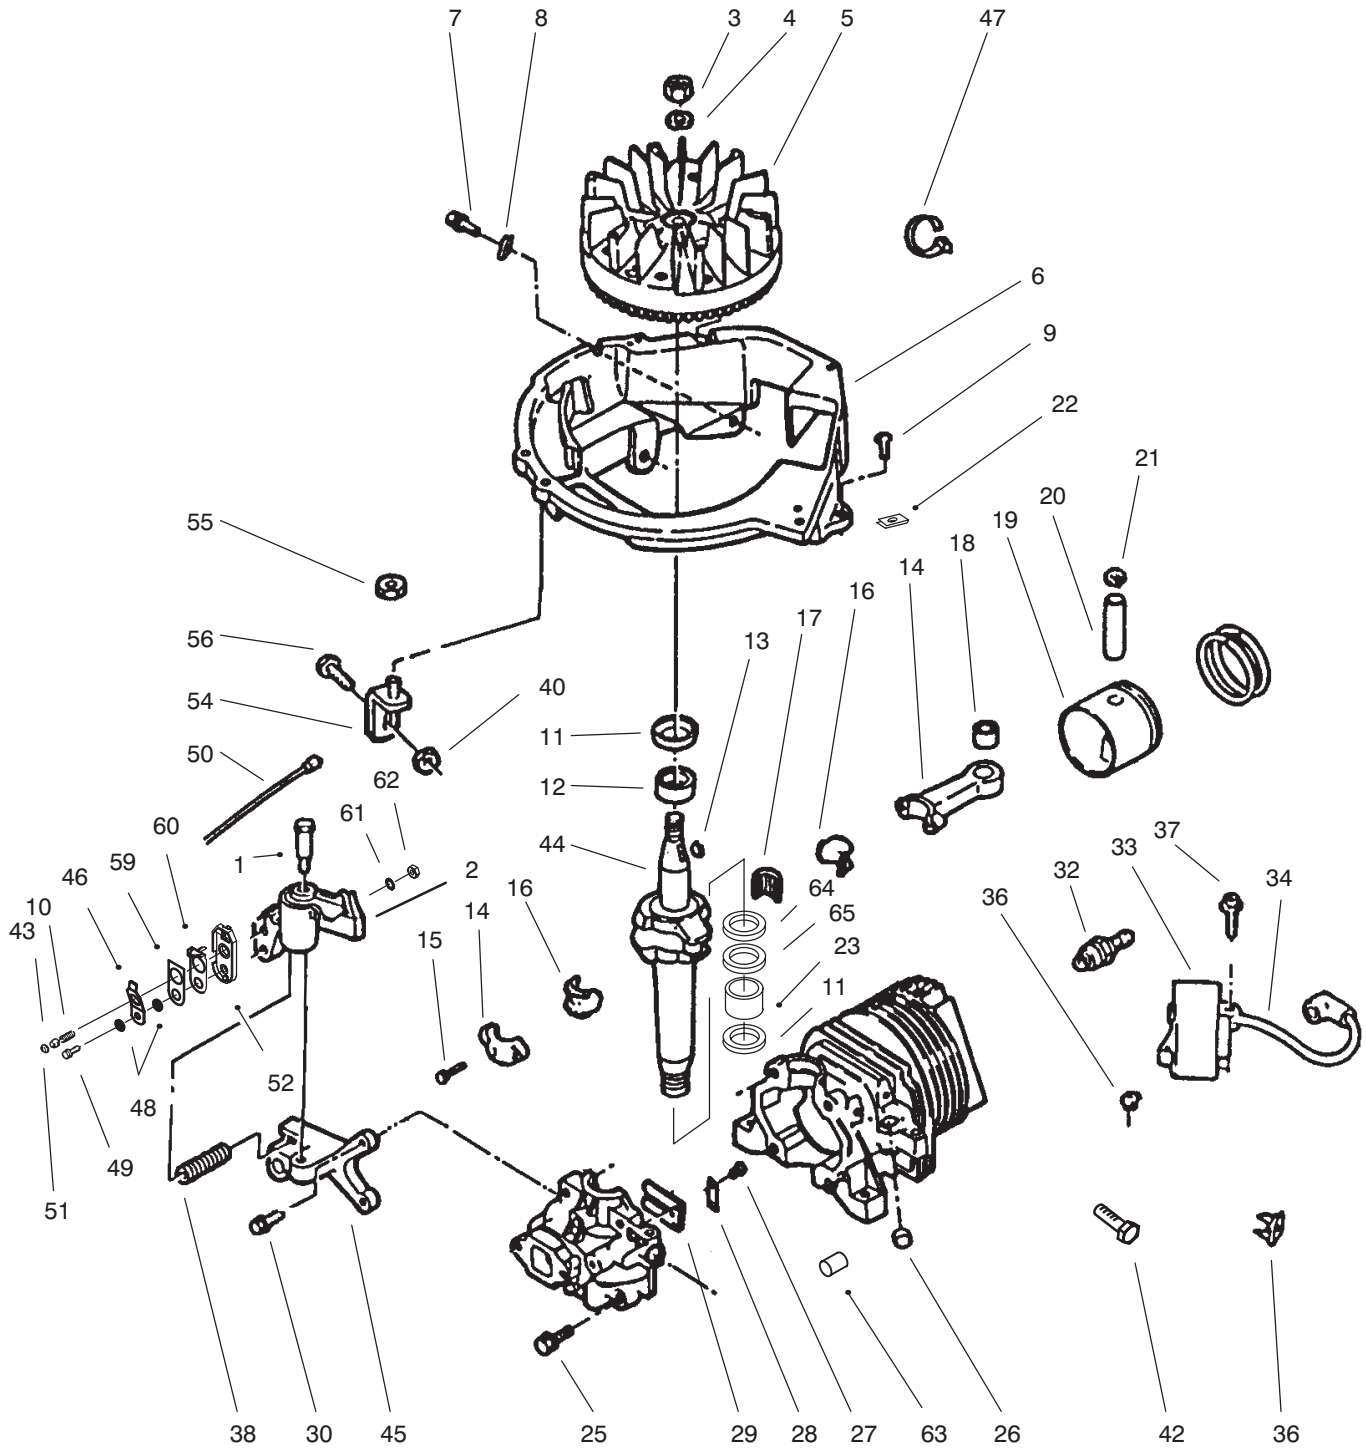

ENGINE ASSEMBLY

ENGINE ASSEMBLY

Ref. No.	Part No.	Description	No. Used
1	613529	Bolt- Shoulder	1
2	682683	Brake Assembly	1
3	130743	Nut - Flywheel	1
4	316959	Lockwasher	1
5	683580	Flywheel Assembly	1
6	612427	Base - Shroud	1
7	609947	Screw	3
8	611191	Clip - "J"	1
9	609808	Screw	1
10	611214	Spring - Cable Return	1
11	611396	Oil Seal	2
12	681830	Bearing - Main - Upper	1
13	607199	Key - Flywheel	1
*	92-4925	Piston & Connecting Rod Assembly (Inc. 14-22)	1
14	92-4921	Connecting Rod Assy. (Inc 15-18)	1
15	611393	Screw - Cap	2
16	677982	Liner - Pair	1
17	609754	Strip - Roller	1
18	92-4927	Bearing Assembly	1
19	92-4923	Piston & Ring Set (Inc 20-22)	1
20	606608	Wrist Pin	1
21	303712	Retaining Ring	2
22	609900	Nut - Speed	1
23	681831	Bearing - Main - Lower	1
25	613110	Screw - Cover to Crankcase	1
26	609123	Plug	4
27	612872	Screw - Reed to Crankcase Cover	2
28	602587	Plate - Reed Hold Down	1
29	602588	Reed	1

Ref. No.	Part No.	Description	No. Used
30	613233	Screw - Brake Mounting Bracket	2
32	614009	Spark Plug	1
33	683215	C. D. Ignition Module & Lead Assy (Incl. Ref. #34)	1
34	681678	High Tension Lead & Cover	1
36	605120	Grommet	2
37	607526	Screw - C. D. Mounting	2
38	611211	Spring - Brake	1
40	608311	Nut	1
42	614343	Screw	2
43	611509	Actuator - Brake Lever	1
44	94-5713	Crankshaft	1
45	611192	Bracket - Brake	1
46	93-1239	Spring	1
47	317893	Tie Strap	1
48	306407	Washer	2
49	321-6	Screw - Hex Hd. Cap	1
50	683821	Lead Assembly	1
51	611213	Retainer	1
52	93-1240	Case - Switch	1
54	683581	Brace Assembly	1
55	602315	Nut	1
56	603014	Bolt	1
59	612842	Shield	1
60	612841	Plate - Contact	1
61	3255-7	Washer - Lock	1
62	146254	Nut	1
63	609629	Dowel	1
64	252-76	Bearing - Thrust	1
65	252-80	Washer - Thrust	1
*	94-5734	Short Block Assembly	1

*Not Illustrated