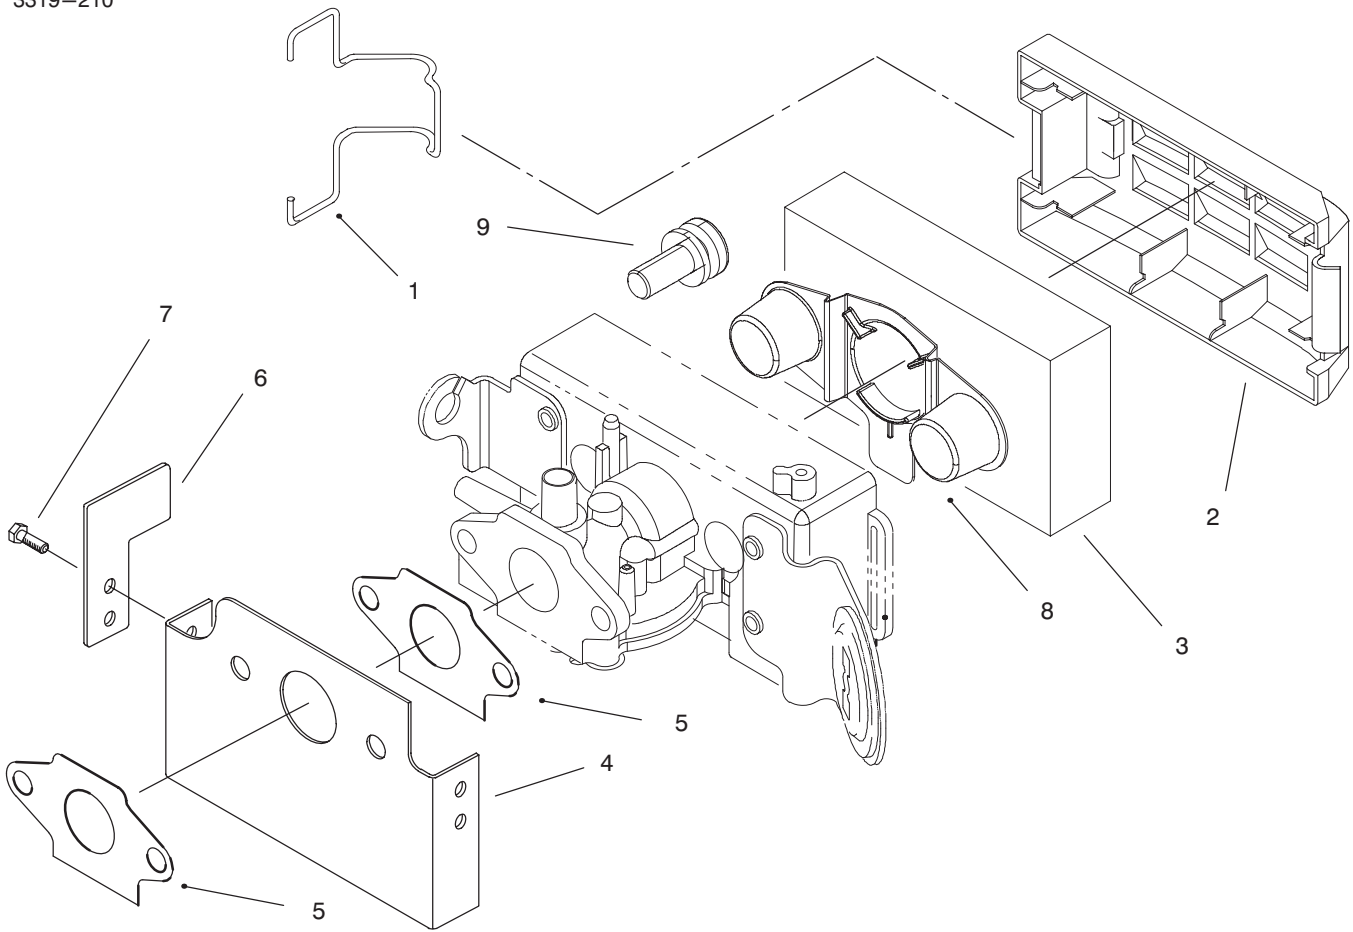

C-2296A

AIR FILTER ASSEMBLY

Ref. No.	Part No.	Description	No. Used
1	610383	Retainer – Cover	1
2	93-1231	Cover – Air Filter	1
3	609493	Element – Air Filter	1
4	93-4315	Shield – Carburetor (Int'l)	1
5	92-4948	Gasket – Carb.	2

Ref. No.	Part No.	Description	No. Used
6	93-4317	Shield – Governor F (Int'l)	1
7	613269	Screw	2
8	93-4320	Shield – Fuel	1
9	609482	Screw	2