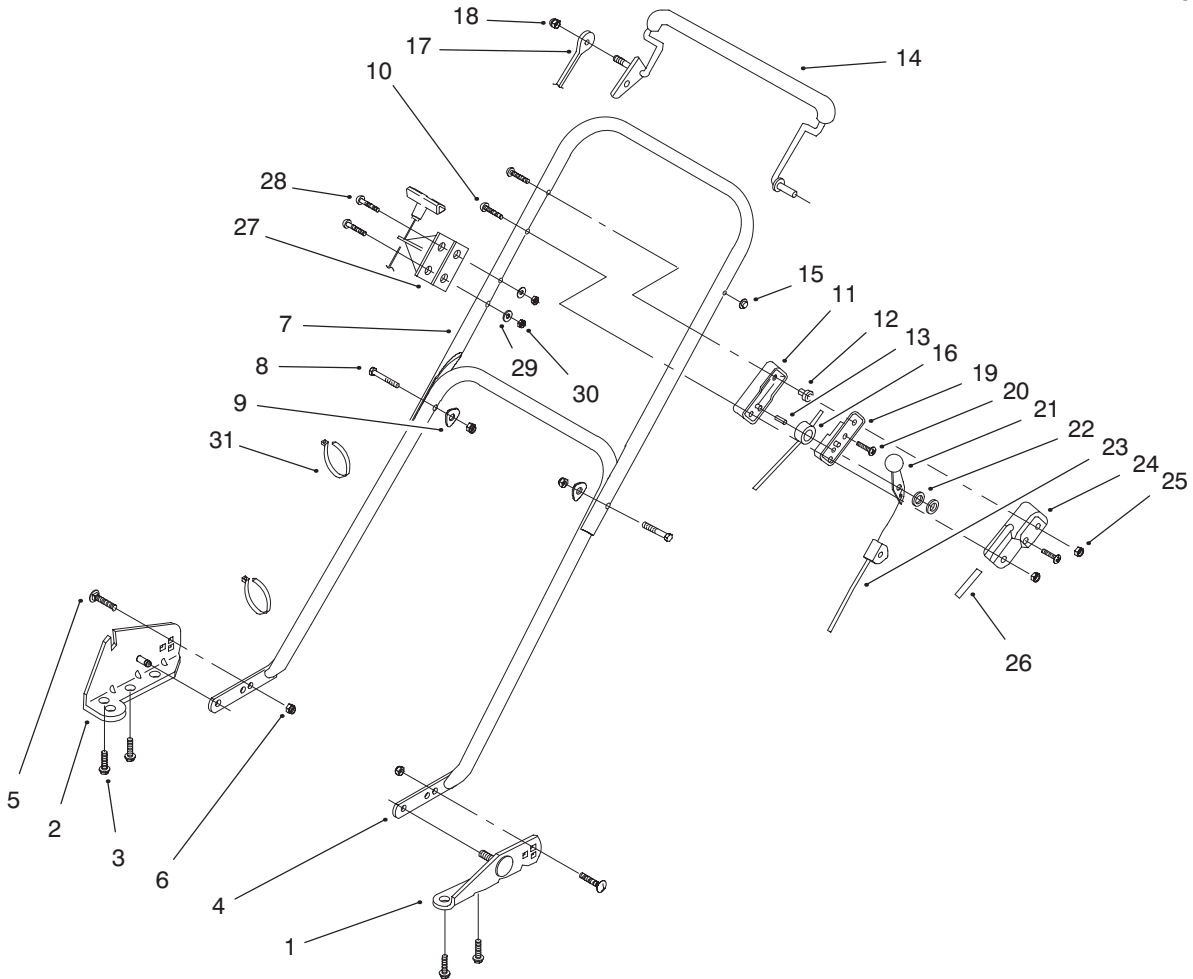

T-0XXX

HANDLE ASSEMBLY

Ref. No.	Part No.	Description	No. Used
1	684057	Bracket & Pin Assembly	1
2	684058	Bracket & Pin Assembly	1
3	607188	Screw	4
4	613048	Handle – Lower Section	1
5	800358	Bolt – Carriage	2
6	3296-29	Nut – Lock	4
7	614515	Handle – Top Section	1
8	322-9	Screw – Hex Hd. Cap	2
9	609739	Washer	2
10	611799	Screw	2
11	611777	Case – Control	1
12	611541	Column	1
13	611542	Pin	1
14	683478	Lever – Control	1
15	605546	Nut – Pal	1
16	612564	Pulley	1

Ref. No.	Part No.	Description	No. Used
17	93-3694	Cable – Control	1
18	612168	Nut – Acorn	1
19	612633	Case – Control	1
20	611543	Screw	2
21	93-4135	Lever & Knob Assembly	1
22	612586	Washer – Spring	2
23	93-3778	Cable – Throttle	1
24	612634	Case – Throttle	1
25	3296-12	Nut – Lock	2
26	92-8893	Decal – Throttle Control	1
27	153254	Guide – Rope	1
28	611233	Screw	2
29	602945	Washer – Plain	2
30	3296-42	Nut – Lock	2
31	614249	Strap – Tie	2