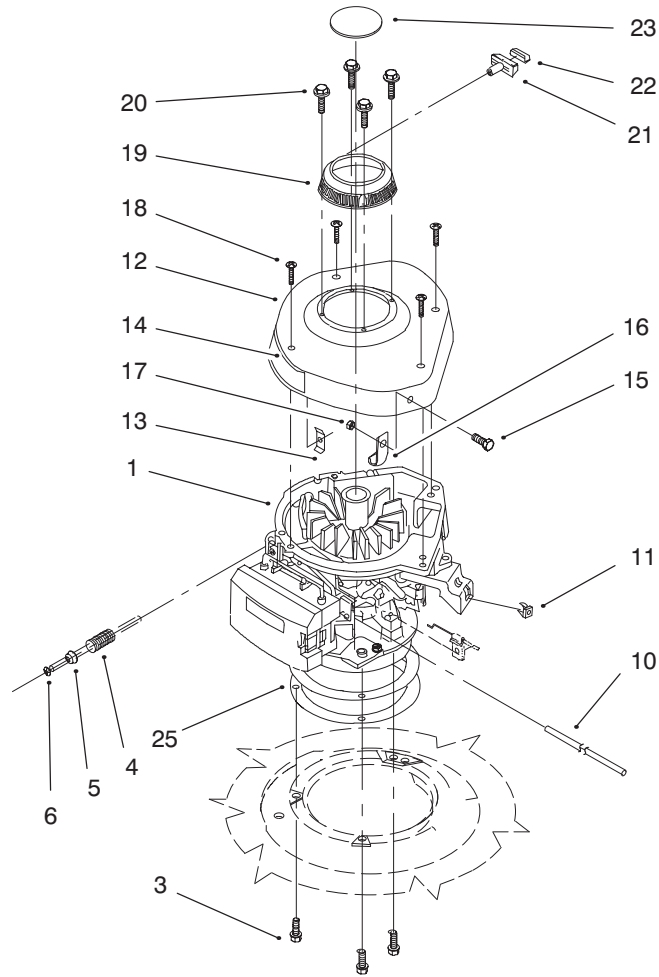

## HOUSING ASSEMBLY

Ref. No.	Part No.	Description	No. Used	Ref. No.	Part No.	Description	No. Used
1	16-9619	Housing Assembly (Incl. Ref. #34, & 40)	1	20	603567	Bolt - Wheel	4
2	608175	Bar - Toe 21"	1	21	93-7164	Guard - Engine Assembly	1
3	46-6811	Screw - Hex Washer Hd.	2	22	145875	Washer	1
4	604604	Grommet - Plastic	3	23	3296-29	Nut - Lock	5
5	614677	Screw - Sems Thr'd Form.	2	24	684583	Bracket - Tank	1
6	607560	Plate - Cover	1	25	609829	Tank - Fuel	1
7	49-2040	Screw - Hex Hd. Cap	1	26	682755	Cap - Gas	1
8	611016	Shield - Trailing	1	27	609830	Spring	2
9	608174	Rod - 21"	1	28	312387	Clamp - Hose	1
10	608161	Clamp - Rod	2	29	677052	Valve & Screen	1
11	321-3	Screw - Hex Hd. Cap	3	30	677525	Plate & Collar Assembly	1
12	3296-42	Nut - Hex Lock	2	31	612543	Blade - 53cm	1
13	608834	Washer	4	32	603164	Nut - Blade	1
14	608833	Bracket - Height Wheel	4	33	92-8838	Decal - Deck 550C	1
15	153444	Knob & Spring Arm	4	34	93-6657	Decal - Danger	1
16	610646	Bolt - Adjustment Height	4	40	93-6667	Decal - Danger	2
17	3296-39	Nut - Lock	4	41	93-7415	Guard - Plate	1
18	684159	Wheel & Tire	2	42	32105-15	Screw - Hex Hd. Cap	2
19	683464	Wheel & Tire Assembly	2	43	3296-42	Nut - lock	2