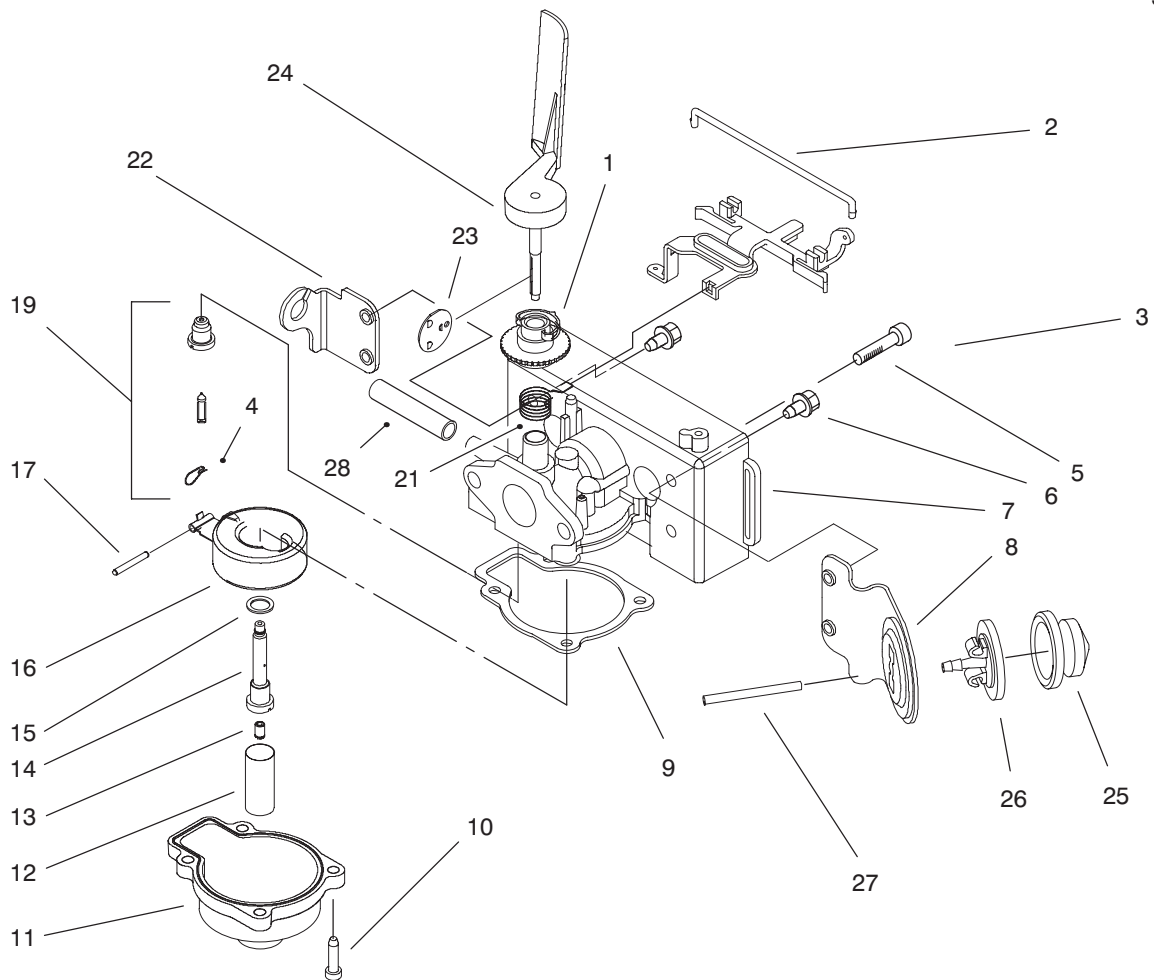

C-2295A

CARBURETOR ASSEMBLY

Ref. No.	Part No.	Description	No. Used	Ref. No.	Part No.	Description	No. Used
1	610834	Collar – Adjustment	1	15	612383	Washer	1
2	610165	Retainer	1	16	678113	Float & Arm Assembly	1
3	93-1225	Lever – Speed Adjust	1	17	92-6389	Pin	1
4	603145	Spring	1	19	678278	Float, Valve, & Body Ass'y (Incl. Ref. #4)	1
5	609482	Screw – Pan Hd. Sems	2	21	92-4944	Spring – Governor	1
6	613269	Screw	4	22	93-1226	Bracket – Throttle Control	1
7	93-4341	Body – Carburetor	1	23	94-5704	Disc – Throttle	1
8	93-1232	Bracket – Primer	1	24	92-6376	Air Vane & Shaft	1
9	602850	Gasket – Float Chamber	1	25	66-7460	Bulb – Primer	1
10	608850	Screw	4	26	44-2750	Body – Primer	1
11	92-9691	Float Chamber	1	27	44-3172	Hose – Primer	1
12	611071	Filter – Fuel	1	*	94-5738	Carburetor Complete	1
13	94-5710	Main Jet	1	28	612784	Line – Gas	1
14	92-6371	Nozzle	1				

*Not Illustrated