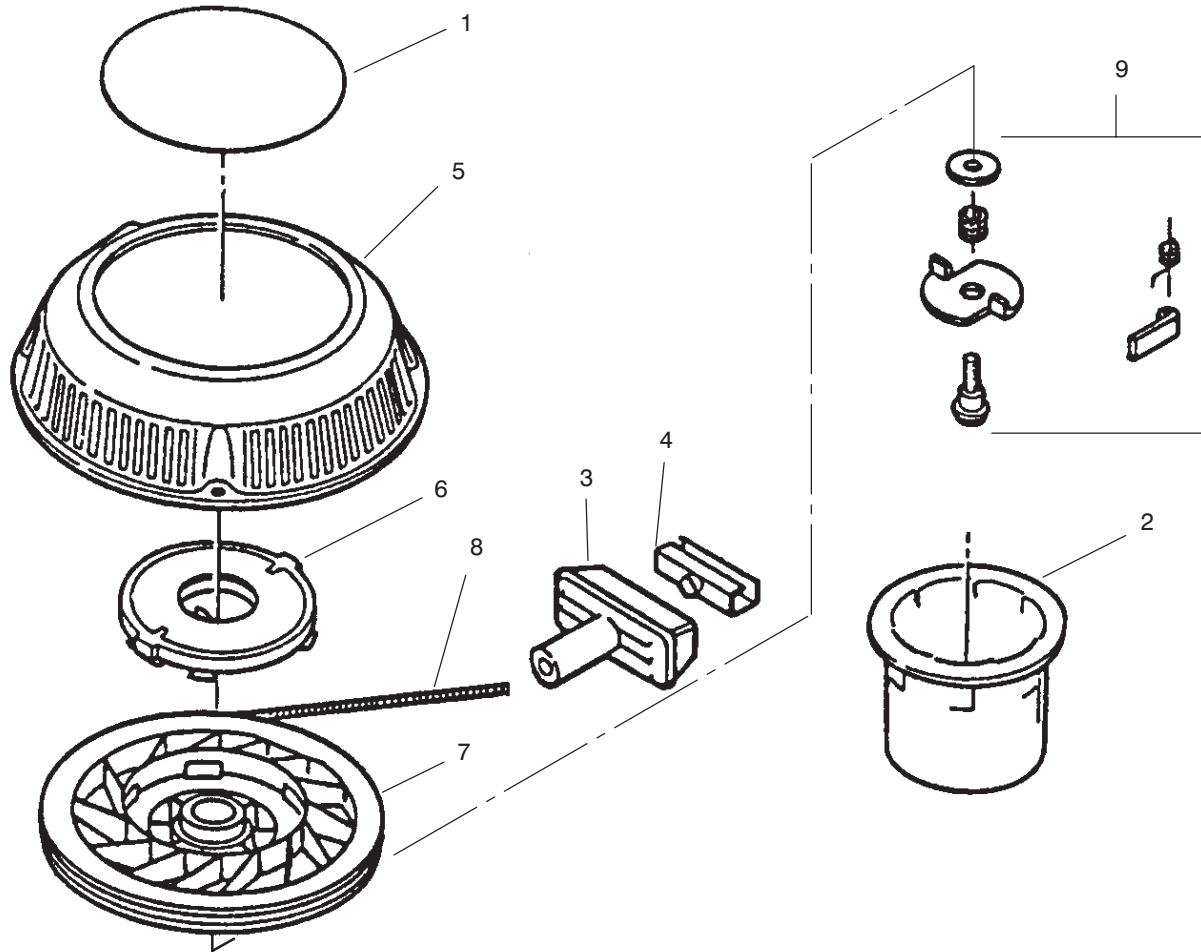

C-1406

STARTER ASSEMBLY

Ref. No.	Part No.	Description	No. Used
1	92-8830	Decal	1
2	612949	Hub - Starter	1
3	612825	Handle - Starter	1
4	612824	Insert - Clip, Rope	1
5	684567	Housing - Starter	1
6	92-4935	Recoil Spring & Keeper	1

Ref. No.	Part No.	Description	No. Used
7	612950	Pulley	1
8	612432	Rope	1
9	683899	Assembly - Dog Kit	1
*	612428	Screw-Sems	4
*	684622	Assembly - Starter (Inc. Ref. No. 5-9)	1

*Not Illustrated