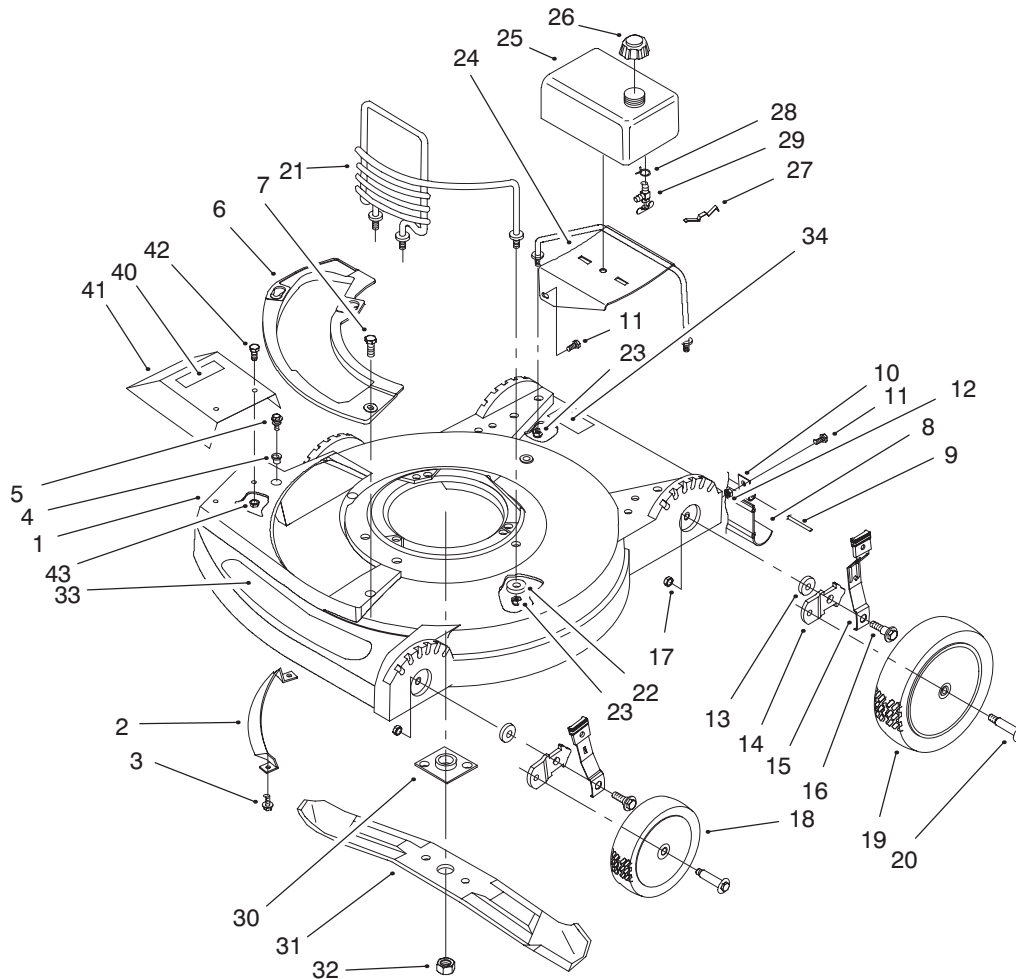

T-0XXX

HOUSING ASSEMBLY

Ref. No.	Part No.	Description	No. Used	Ref. No.	Part No.	Description	No. Used
1	16-9619	Housing Assembly (Incl. Ref. #34, & 40)	1	20	603567	Bolt - Wheel	4
2	608175	Bar - Toe 21"	1	21	93-7164	Guard - Engine Assembly	1
3	46-6811	Screw - Hex Washer Hd.	2	22	145875	Washer	1
4	604604	Grommet - Plastic	3	23	3296-29	Nut - Lock	5
5	614677	Screw - Sems Thr'd Form.	2	24	684583	Bracket - Tank	1
6	607560	Plate - Cover	1	25	609829	Tank - Fuel	1
7	49-2040	Screw - Hex Hd. Cap	1	26	682755	Cap - Gas	1
8	611016	Shield - Trailing	1	27	609830	Spring	2
9	608174	Rod - 21"	1	28	312387	Clamp - Hose	1
10	608161	Clamp - Rod	2	29	677052	Valve & Screen	1
11	321-3	Screw - Hex Hd. Cap	3	30	677525	Plate & Collar Assembly	1
12	3296-42	Nut - Hex Lock	2	31	612543	Blade - 53cm	1
13	608834	Washer	4	32	603164	Nut - Blade	1
14	608833	Bracket - Height Wheel	4	33	92-8838	Decal - Deck 550C	1
15	153444	Knob & Spring Arm	4	34	93-6657	Decal - Danger	1
16	610646	Bolt - Adjustment Height	4	40	93-6667	Decal - Danger	2
17	3296-39	Nut - Lock	4	41	93-7415	Guard - Plate	1
18	684159	Wheel & Tire	2	42	32105-15	Screw - Hex Hd. Cap	2
19	683464	Wheel & Tire Assembly	2	43	3296-42	Nut - lock	2