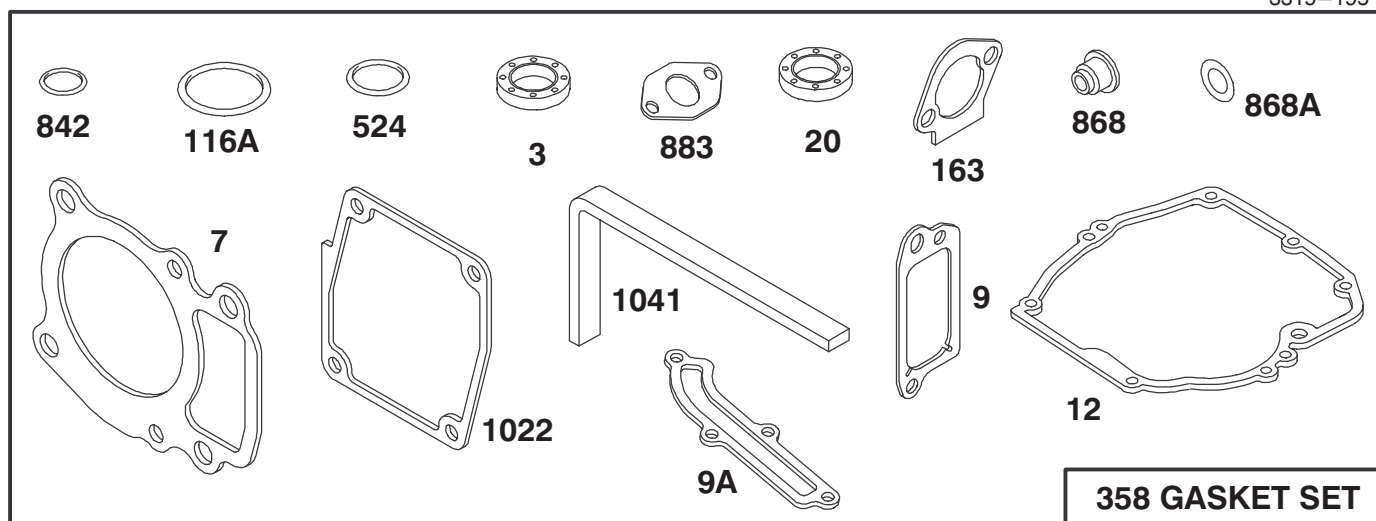

358 GASKET SET