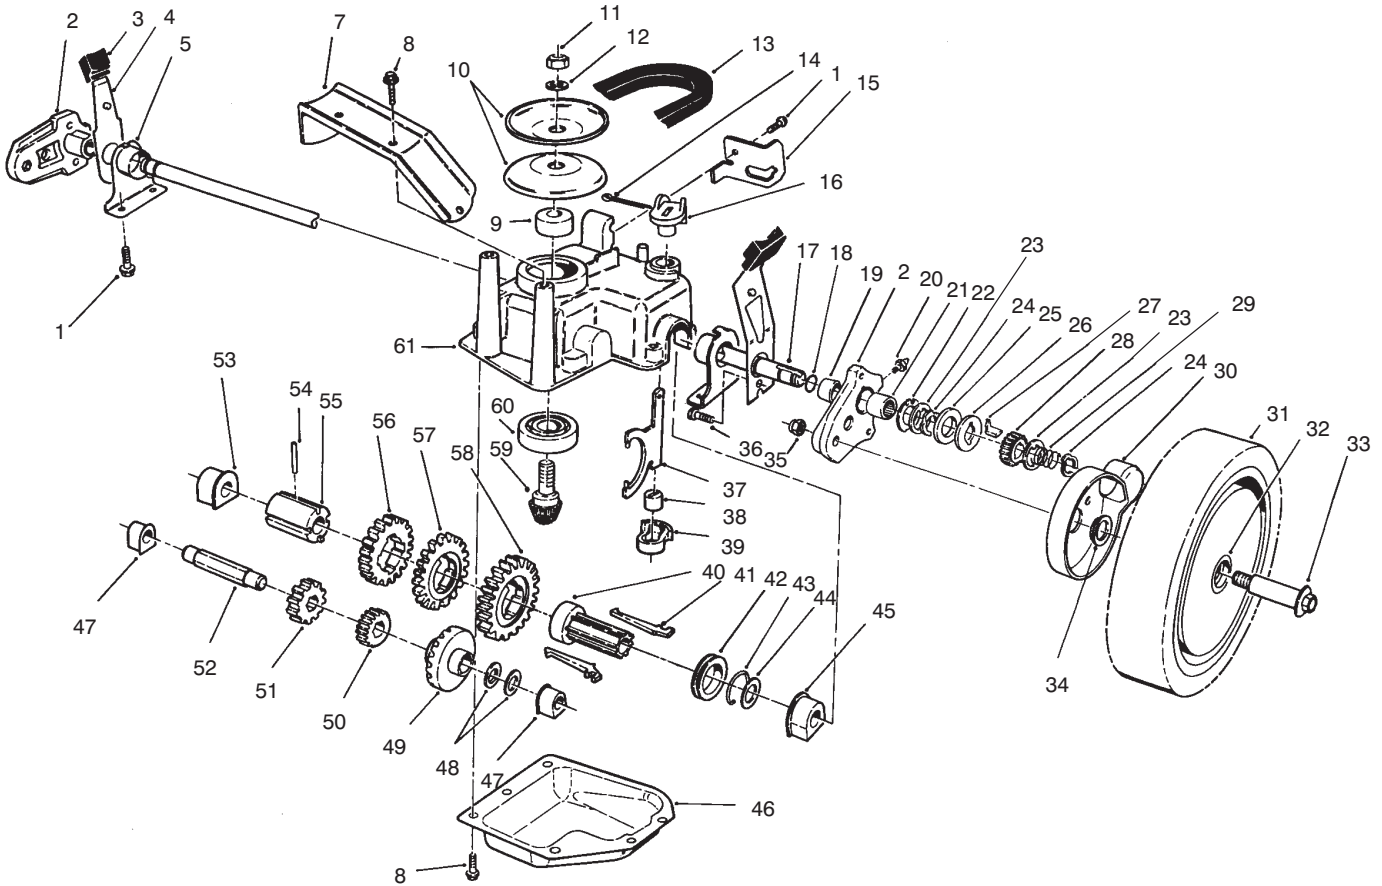

MODEL NO. 26636-7900001 & UP

**PARTS  
CATALOG**

**53cm KEY-LECTRIC®  
Rear Bagging Mower**

C-2215

**HOUSING ASSEMBLY**

Ref. No.	Part No.	Description	No. Used
1	66-0020	Panel - Vertical	1
2	65-5660	Panel - Screen	1
3	32144-70	Screw - Cap Hex. Hd.	6
4	16-1769	Housing - 53cm (Incl. Ref. #29)	1
6	71-7910	Cap - Hinge Bolt R.H.	1
7	65-5210	Screw - Thread Forming	2
8	322-29	Screw - Hex Hd. Cap	2
9	17-1569	Door - Discharge (Incl. Ref. #13)	1
10	71-7900	Cap - Hinge Bolt L.H.	1
11	71-9840	Spring - Door	2
12	71-8580	Spacer - Door	2
13	93-4105	Decal - Danger	1
14	71-9650	Access - Cover	1

Ref. No.	Part No.	Description	No. Used
15	71-9920	Cover - Top	1
16	66-0620	Retainer - Belt	1
17	3256-24	Washer - Flat	1
18	32144-15	Screw - Hex Flange Hd.	1
19	66-0560	Screw - Shoulder	2
20	14-9949	Wheel & Tire Assembly (Incl. Ref. #21)	2
21	27-6250	Bushing - Wheel	4
22	27-6231	Bolt - Wheel	2
23	40-1940	Washer - Wheel Bolt	4
24	3296-6	Nut - Lock	4
25	66-0540	Arm - Spring Front	2
26	65-5220	Screw - Cap Socket Hd.	2
27	71-9640	Ramp - Discharge	1
28	25-7740	Knob - Arm	2

## ENGINE ASSEMBLY

Ref. No.	Part No.	Description	No. Used
1	77-8953	Engine	1
2	92-2289	Plate - TORO Logo	1
3	93-4355	Decal - Recoil	1
4	93-7198	Gas Cap Assembly	1
5	66-0030	Bracket - Cable Support	1
6	32144-70	Screw - Hex Hd. Cap	7
7	62-7540	Retainer - Blade	1
8	26-0670	Bolt - Blade	1
9	3253-22	Washer - Blade	1

Ref. No.	Part No.	Description	No. Used
10	62-7700	Blade - 53cm	1
11	66-0570	Guide - Belt	1
12	65-5200	Cover	1
13	62-7550	Pulley - Engine	1
14	32144-102	Screw - Thread Forming	3
15	2210-249	Clamp - Throttle	1
16	86-7990	Screw - Clamp	1
17	2210-316	Stop - Rope	1
18	77-9550	Cover - Brake	1