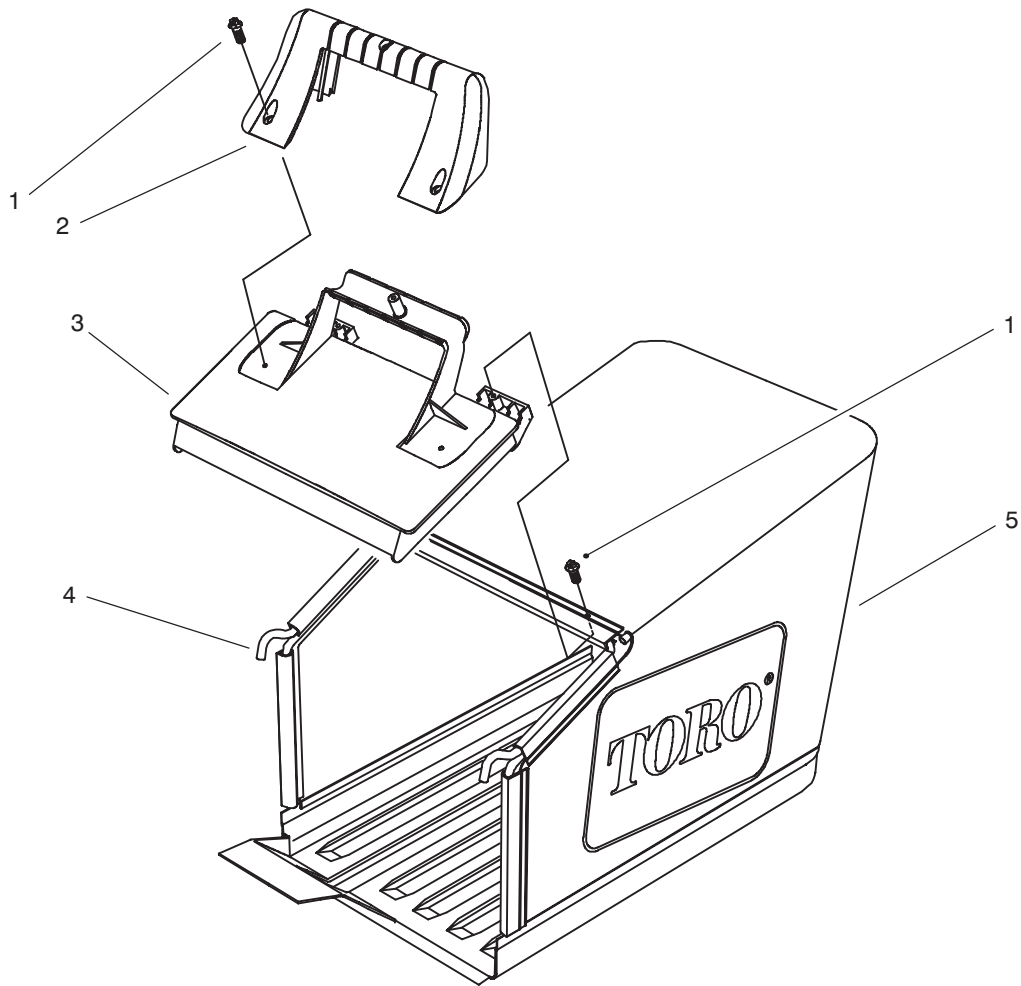

C-1570

GRASS BAG ASSEMBLY

Ref. No.	Part No.	Description	No. Used
1	32144-111	Screw - Index Hex Washer Head	5
2	71-9480	Handle - Door	1

Ref. No.	Part No.	Description	No. Used
3	71-9470	Door - Bag	1
4	71-9930	Frame - Grass Bag	1
5	71-9680	Bag - Grass 53cm	1