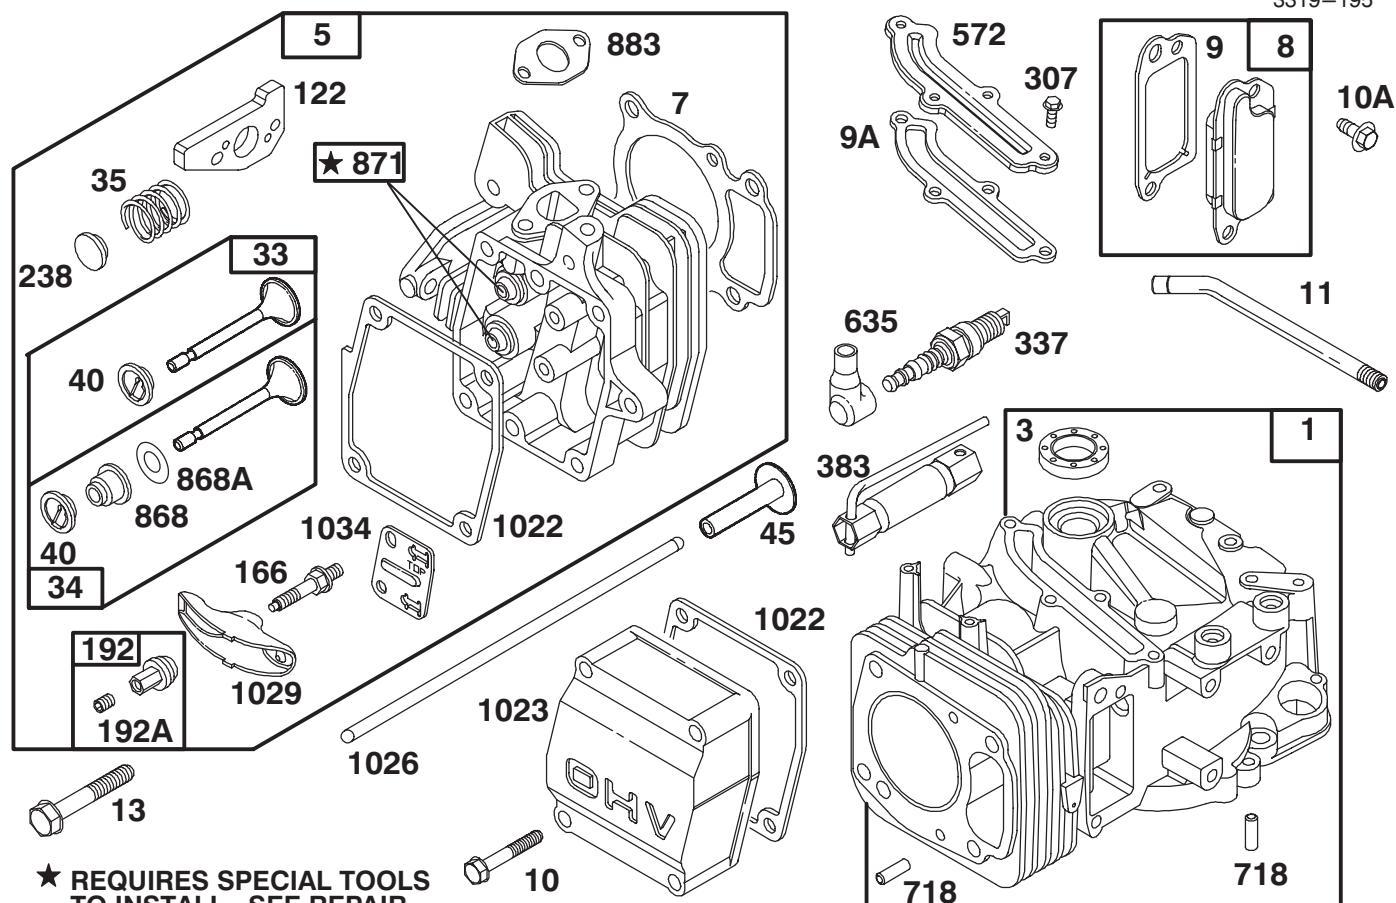

★ REQUIRES SPECIAL TOOLS TO INSTALL. SEE REPAIR INSTRUCTION MANUAL.

Assemblies include all parts shown in frames.

ENGINE GTS-150

Ref. No.	Part No.	Description	No. Used
1	77-7590	Cylinder Ass'y	1
★3	77-9060	Seal - Oil	1
5	77-7730	Head - Cylinder	1
★7	77-7740	Gasket - Cylinder Head	1
8	77-9300	Breather Ass'y	1
★9	77-9250	Gasket - Breather	1
★9A	77-7410	Gasket - Breather	1
10	77-7360	Screw - Hex Head (Valve Cover)	1
10A	77-9200	Screw - Hex Head	1
11	77-9410	Tube - Breather	1
13	77-7630	Screw - Cylinder Head	1
33	77-7860	Valve - Exhaust	1
34	77-7880	Valve - Intake	1
35	77-7810	Spring - Valve	1
40	77-7870	Retainer - Spring	1
45	77-7610	Tappet - Valve	1
●122	77-7820	Adapter Ass'y	1
166	77-7780	Stud - Rocker Arm	1
192	77-7910	Ball & Screw - Rocker Arm	1

Ref. No.	Part No.	Description	No. Used
192A	77-9310	Screw - Set	1
238	77-7800	Cap - Valve	1
307	77-7420	Screw - Breather Cover Mtg.	1
337	77-7330	Plug - Spark	1
383	94-1664	Wrench - Spark Plug	1
572	77-7400	Cover - Breather	1
635	77-7340	Elbow - Spark Plug	1
718	77-7600	Pin - Cylinder	1
★868	77-7890	Seal Ass'y - Valve	1
★868A	77-7900	Gasket - Valve	1
★883	77-7760	Gasket - Exhaust	1
★1022	77-7320	Gasket - Rocker Cover	1
1023	77-9320	Cover - Valve	1
1026	77-7620	Rod - Push	1
1029	77-7790	Arm - Rocker	1
1034	77-7770	Guide - Push Rod	1
	77-9020	Short Block	1

★ Included in Gasket Set-Part No. 77-8900

● Included in Carburetor Overhaul Kit-Part No. 77-9580