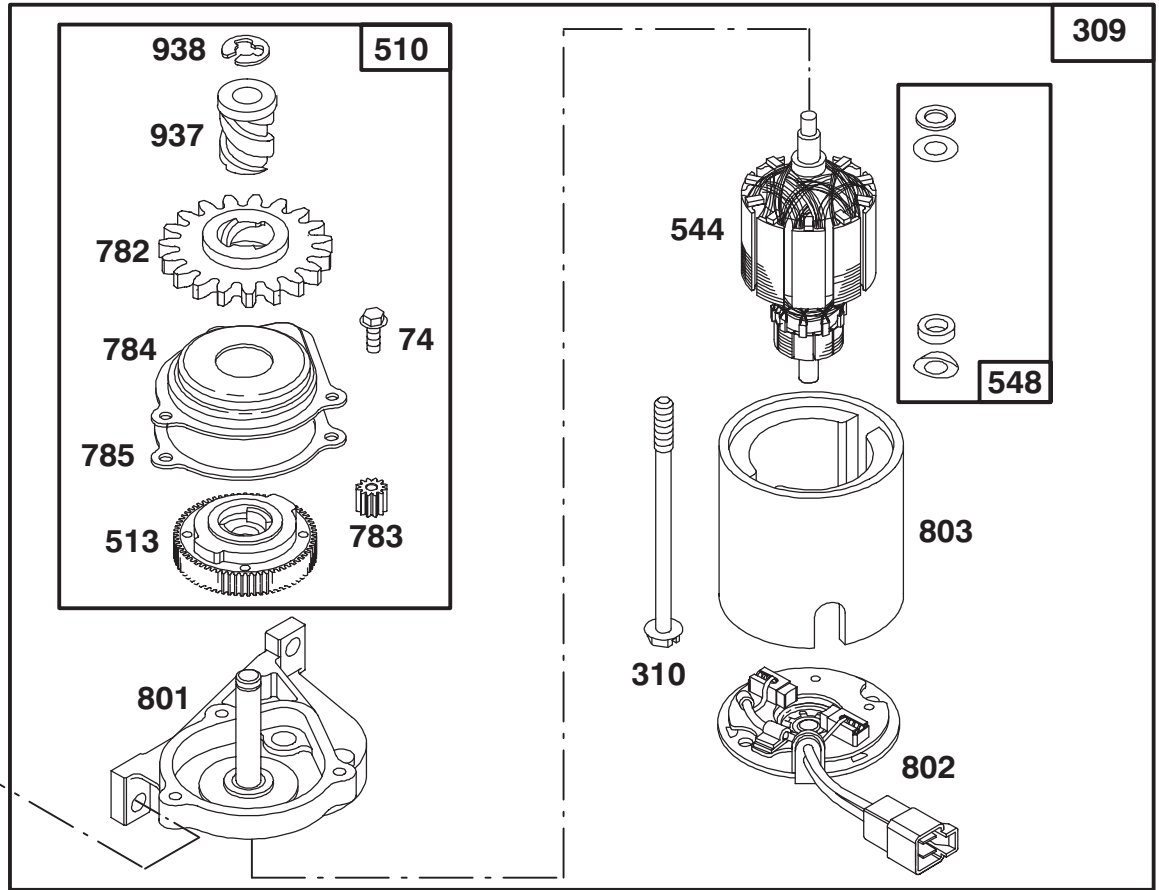

3319-195

925

Assemblies include all parts shown in frames.

ENGINE GTS-150

Ref. No.	Part No.	Description	No. Used
22A	77-8720	Screw-Hex Head	1
74	77-8800	Screw-Hex Head	1
309	77-8670	Motor-Starter	1
310	77-8710	Screw-Hex Head	1
510	77-8910	Drive Kit	1
513	77-8770	Clutch Assembly	1
544	77-8730	Armature Assembly	1
548	77-8740	Washer Set	1
782	77-8810	Pinion-Starter	1

Ref. No.	Part No.	Description	No. Used
783	77-9540	Gear - Pinion	1
784	77-8780	Cover-Gear	1
785	77-8790	Gasket-Cover	1
801	77-8680	Bracket Assembly	1
802	77-8690	Head Assembly	1
803	77-8700	Shell and Magnet Ass'y	1
925	77-7200	Cover-Starter	1
937	77-8820	Spline-Starter	1
938	77-8830	Retainer-Lock	1

* Included in Gasket Set-Part No. 77-8900