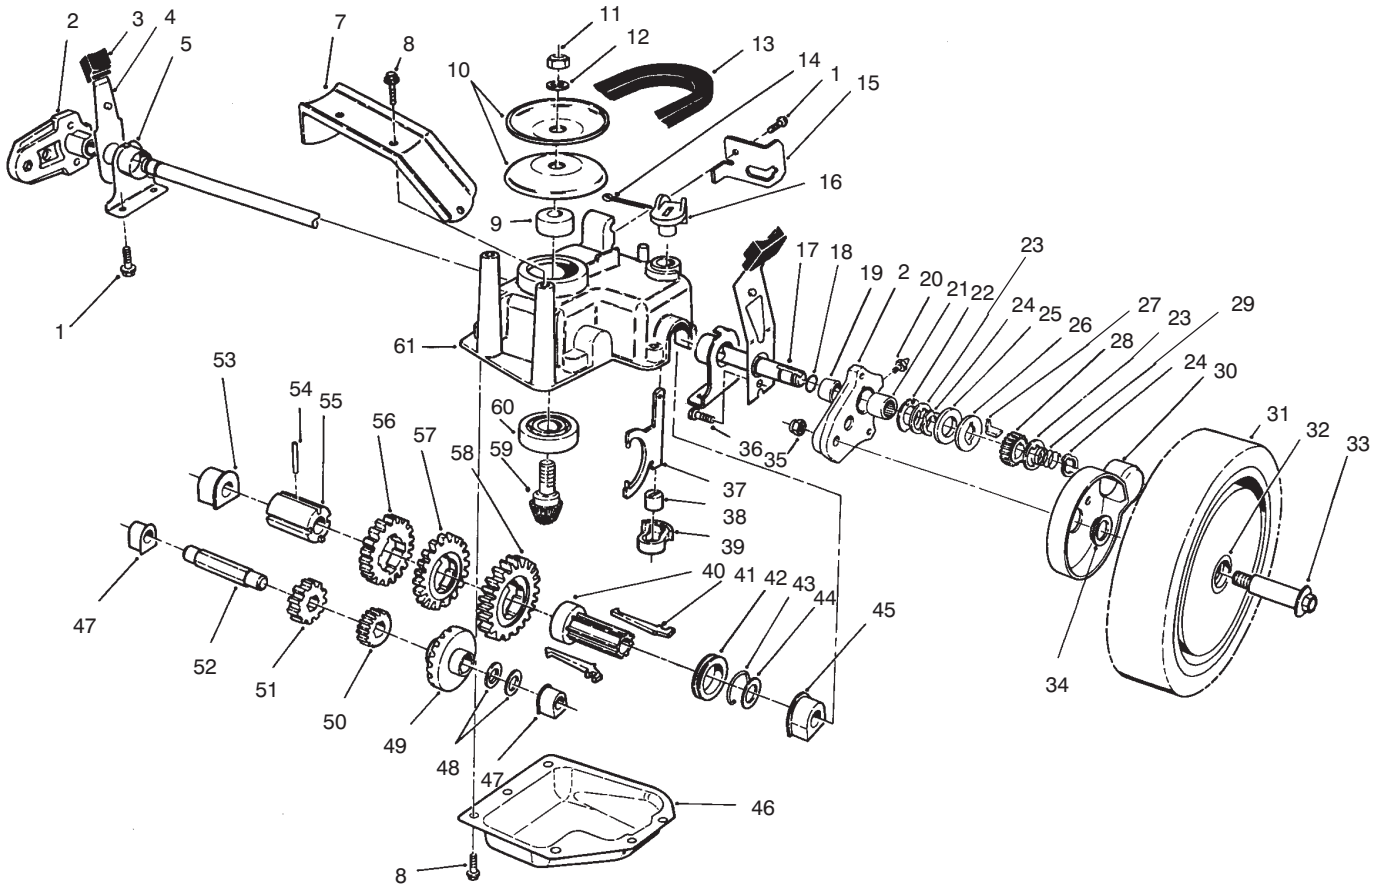

C-1555

GEAR CASE ASSEMBLY (Continued)

Ref. No.	Part No.	Description	No. Used	Ref. No.	Part No.	Description	No. Used
45	60-8770	Bushing - Output Shaft	1	54	32121-120	Pin - Coil	1
46	60-8730	Cover - Gear Case	1	55	60-8790	Sleeve - Gear	1
47	60-8750	Bushing - Intrmdt. Shaft	2	56	55-3810	Gear - 39T (3rd Gear)	1
48	36-4791	Washer - Thrust	2	57	55-3790	Gear - 44T (2nd Gear)	1
49	55-3760	Gear - Pinion 15T	1	58	55-3770	Gear - 49T (1st Gear)	1
50	55-3780	Gear - Pinion 20T	1	59	60-8890	Pinion - Bevel	1
51	55-3800	Gear - Pinion 25T	1	60	38-7820	Bearing - Ball	1
52	60-8800	Shaft - Intermediate	1	61	60-8710	Case - Gear (Upper)	1
53	60-8850	Bushing - Output Shaft	1	*	62-6673	Gear Case Assy. Complete	1

*Not Illustrated