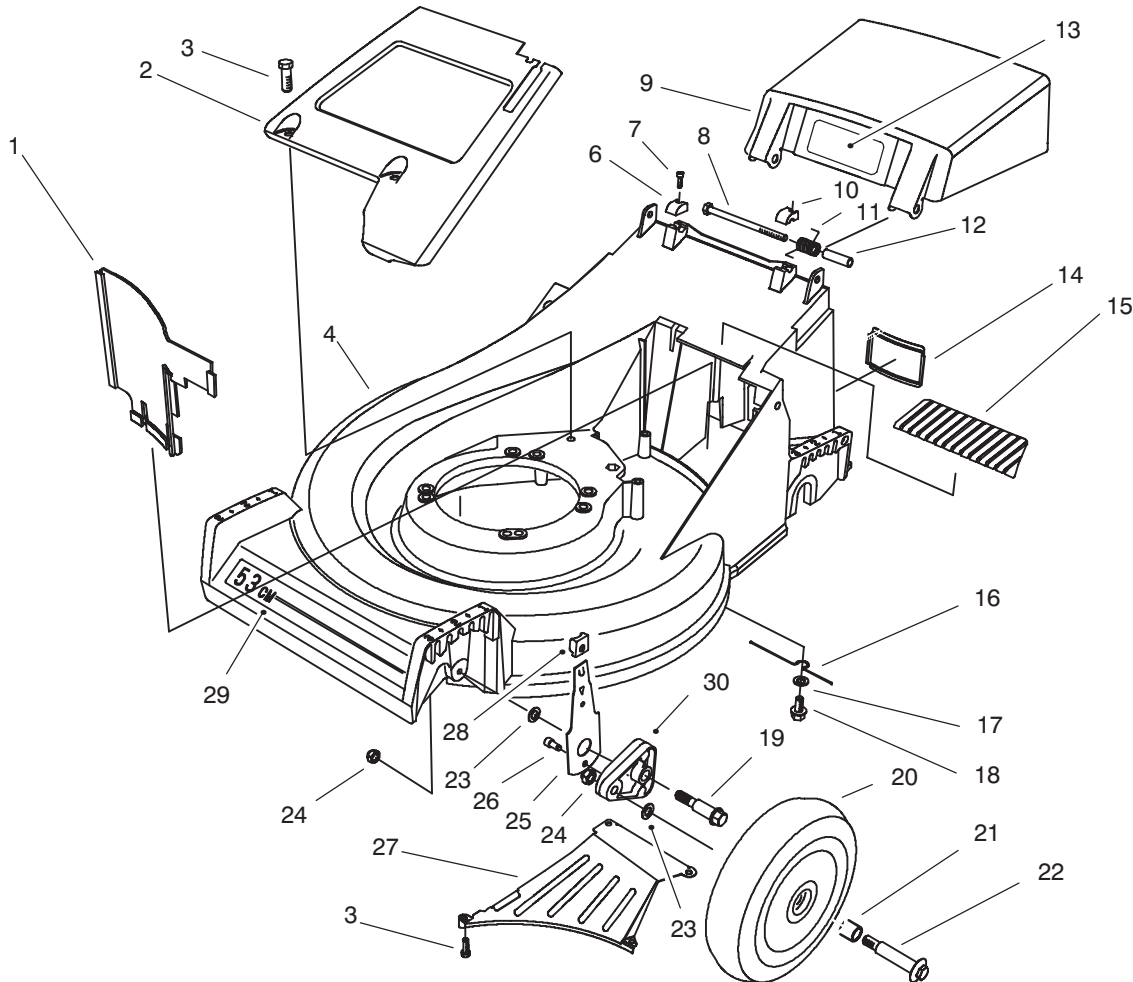

MODEL NO. 26636-7900001 & UP

**PARTS  
CATALOG**

**53cm KEY-LECTRIC®  
Rear Bagging Mower**

C-2215

**HOUSING ASSEMBLY**

Ref. No.	Part No.	Description	No. Used
1	66-0020	Panel - Vertical	1
2	65-5660	Panel - Screen	1
3	32144-70	Screw - Cap Hex. Hd.	6
4	16-1769	Housing - 53cm (Incl. Ref. #29)	1
6	71-7910	Cap - Hinge Bolt R.H.	1
7	65-5210	Screw - Thread Forming	2
8	322-29	Screw - Hex Hd. Cap	2
9	17-1569	Door - Discharge (Incl. Ref. #13)	1
10	71-7900	Cap - Hinge Bolt L.H.	1
11	71-9840	Spring - Door	2
12	71-8580	Spacer - Door	2
13	93-4105	Decal - Danger	1
14	71-9650	Access - Cover	1

Ref. No.	Part No.	Description	No. Used
15	71-9920	Cover - Top	1
16	66-0620	Retainer - Belt	1
17	3256-24	Washer - Flat	1
18	32144-15	Screw - Hex Flange Hd.	1
19	66-0560	Screw - Shoulder	2
20	14-9949	Wheel & Tire Assembly (Incl. Ref. #21)	2
21	27-6250	Bushing - Wheel	4
22	27-6231	Bolt - Wheel	2
23	40-1940	Washer - Wheel Bolt	4
24	3296-6	Nut - Lock	4
25	66-0540	Arm - Spring Front	2
26	65-5220	Screw - Cap Socket Hd.	2
27	71-9640	Ramp - Discharge	1
28	25-7740	Knob - Arm	2

## ENGINE ASSEMBLY

Ref. No.	Part No.	Description	No. Used
1	77-8953	Engine	1
2	92-2289	Plate - TORO Logo	1
3	93-4355	Decal - Recoil	1
4	93-7198	Gas Cap Assembly	1
5	66-0030	Bracket - Cable Support	1
6	32144-70	Screw - Hex Hd. Cap	7
7	62-7540	Retainer - Blade	1
8	26-0670	Bolt - Blade	1
9	3253-22	Washer - Blade	1