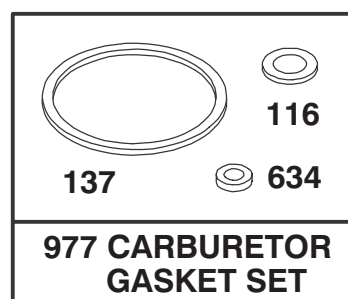

977 CARBURETOR GASKET SET

Assemblies include all parts shown in frames.

ENGINE GTS-150

Ref. No.	Part No.	Description	No. Used
★3	77-9060	Seal – Oil	1
★7	77-7740	Gasket – Cylinder Head	1
★9	77-9250	Gasket – Breather	1
★9A	77-7410	Gasket – Breather	1
★12	77-7550	Gasket – Engine Base	1
★20	77-7570	Seal – Oil	1
●104	77-8180	Pin – Float Hinge	1
●◆116	77-7660	Gasket – Sealing	1
★116A	77-8210	O-Ring	1
●118	77-9620	Valve and Spring – Needle	1
121	77-9580	Carburetor Kit	1
●122	77-7820	Adapter Assembly	1
●134	77-8110	Valve – Inlet (Includes Seat)	1

Ref. No.	Part No.	Description	No. Used
●◆137	77-8200	Gasket – Float Bowl	1
●147	77-9640	Jet – Pilot	1
★163	77-7960	Gasket – Air Cleaner	1
358	77-8900	Gasket Set	1
★524	77-7270	Seal – O-Ring	1
◆634	77-8150	Washer – Seal	1
★842	77-7300	Seal – O-Ring	1
★868	77-7890	Seal Assy. – Valve	1
★868A	77-7900	Seal – Valve	1
★883	77-7760	Gasket – Exhaust	1
977	77-8930	Carburetor Gasket Set	1
★1022	77-7320	Gasket – Rocker Cover	1
●1039	77-7250	Limiter – Float	1
★1041	77-8590	Seal – Foam	1
●1091	77-9650	Cap – Limiter	1

● Included in Carburetor Kit—Part No. 77-9580
◆ Incl. in Carburetor Gasket Set—Part No. 77-8930

★ Included in Gasket Set—Part No. 77-8900