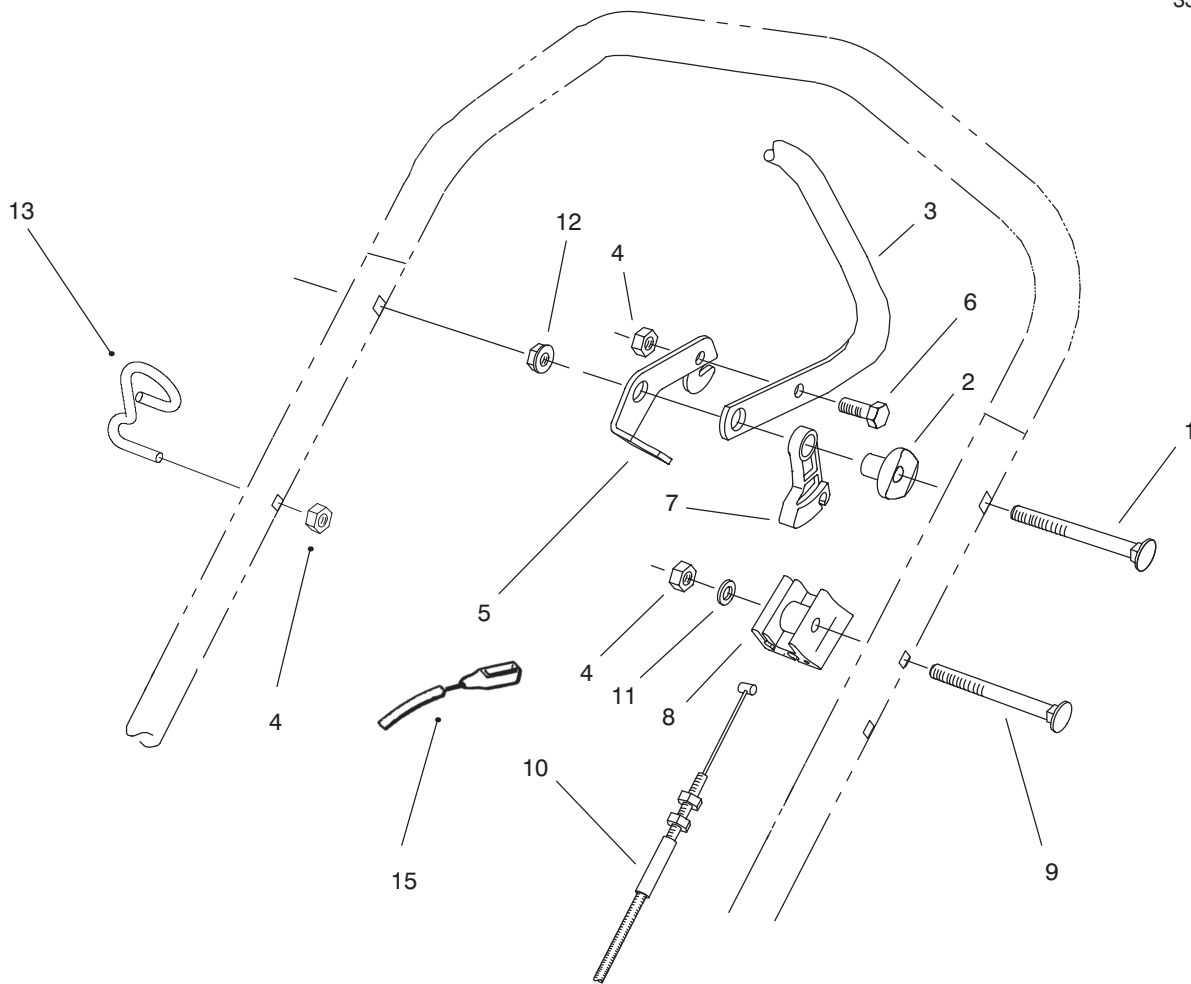

C-2217A

TRACTION CONTROL ASSEMBLY

Ref. No.	Part No.	Description	No. Used
1	17-9426	Screw - Handle	2
2	66-0330	Support - Spacer	2
3	52-7430	Control Bar Assembly	1
4	3296-42	Nut - Lock	3
5	66-5350	Lever - Control	1
6	321-3	Screw - Cap Hex. Hd.	1
7	46-5520	Lever - Traction	1

Ref. No.	Part No.	Description	No. Used
8	71-0960	Support - Cable	1
9	46-6432	Screw - Handle	1
10	93-6634	Cable - Traction	1
11	3256-22	Washer - Flat	1
12	3296-58	Nut - Lock	2
13	95-4478	Guide - Rope	1
15	93-6628	Cable - Brake	1