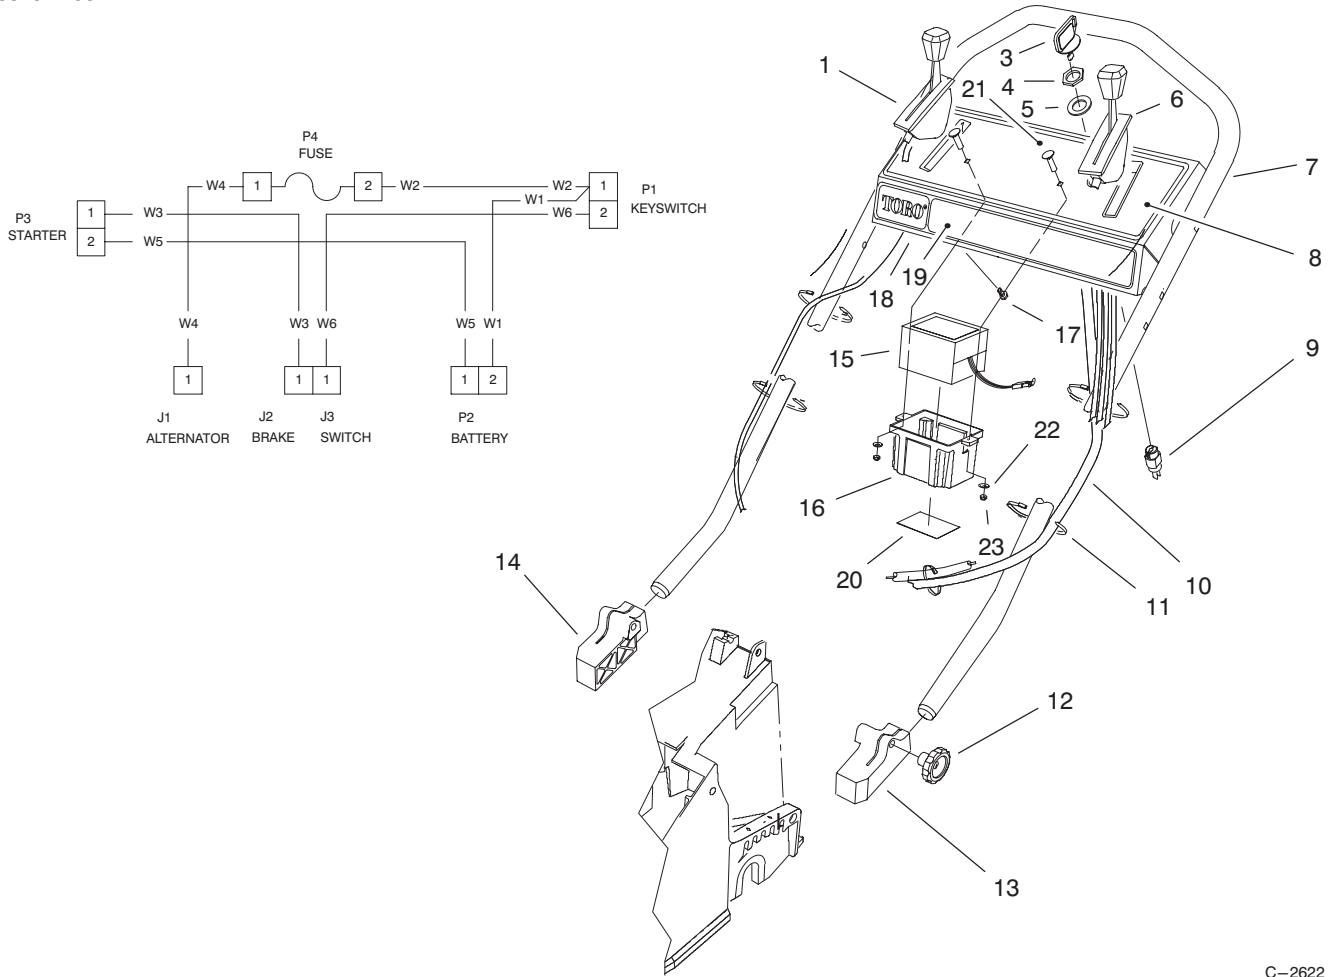

C-2622

HANDLE ASSEMBLY

Ref. No.	Part No.	Description	No. Used
1	93-6632	Control - Ground Speed	1
3	63-8360	Key - Ignition	1
4	218-461	Nut - Lock	1
5	3254-5	Washer - Lock	1
6	93-6631	Control - Throttle	1
7	94-4910	Handle	1
8	95-3014	Decal - Instruction	1
9	46-5780	Switch - Starter (Incl. Ref. #4 & 5)	1
10	80-4795	Harness - Wire	1
11	3290-378	Tie - Cable	5
12	19-4050	Knob - Handle Release	2
13	71-8090	Mount - Handle L.H.	1

Ref. No.	Part No.	Description	No. Used
14	71-8100	Mount - Handle R.H.	1
15	55-7520	Battery	1
16	95-3017	Cover - Battery	1
17	92-9665	Screw - Self Tapping	5
18	95-6133	Panel - Control (Incl. Ref. #8 & 19)	1
19	71-9871	Decal - TORO	1
20	93-6668	Decal - Battery	1
21	3229-34	Bolt - Carriage	2
22	3256-14	Washer - Flat	2
23	3296-2	Nut - Lock	2
*	22-4710	Charger - Battery (220V)	1
*	94-1682	Fuse - 5 Amp	1

*Not Illustrated