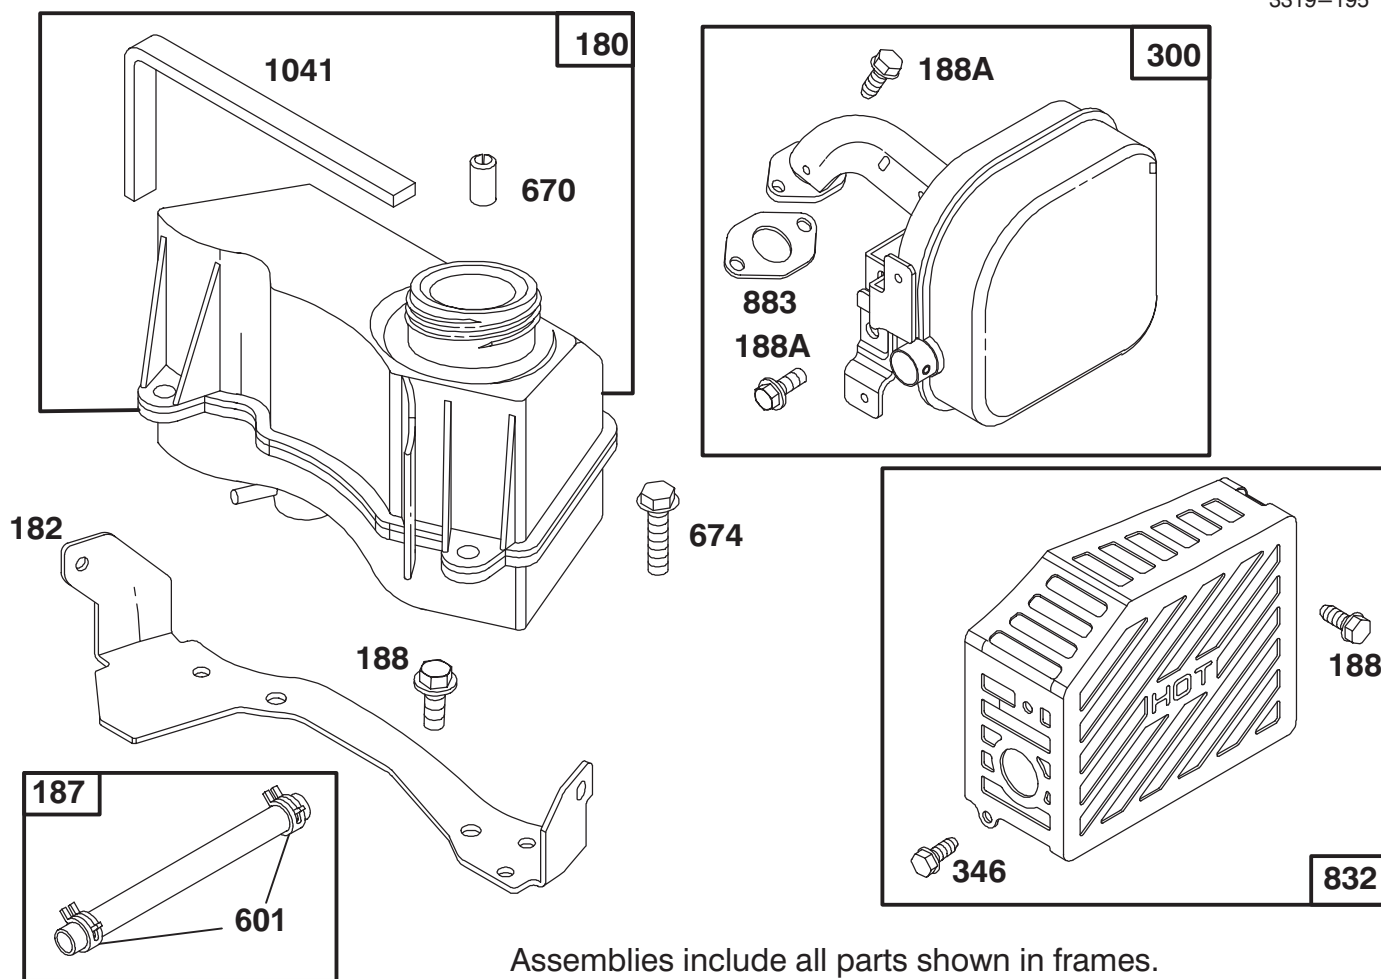

ENGINE GTS-150

Ref. No.	Part No.	Description	No. Used
180	77-7580	Tank Ass'y - Fuel	1
182	77-7170	Bracket - Fuel Tank	1
187	78-4100	Hose - Fuel (Cut To Suit)	1
188	94-1665	Screw - Hex Head	1
188A	94-1652	Screw - Hex.	1
300	77-8640	Muffler - Exhaust	1
346	77-8650	Screw - Hex	1

Ref. No.	Part No.	Description	No. Used
601	78-4690	Clamp - Fuel Hose	1
670	77-9030	Spacer - Fuel Tank (Includes 2)	1
674	77-8600	Screw - Tank Mtg.	1
832	77-9290	Guard - Muffler	1
*883	77-7760	Gasket - Exhaust	1
*1041	77-8590	Seal - Foam	1

* Included in Gasket Set-Part No. 77-8900