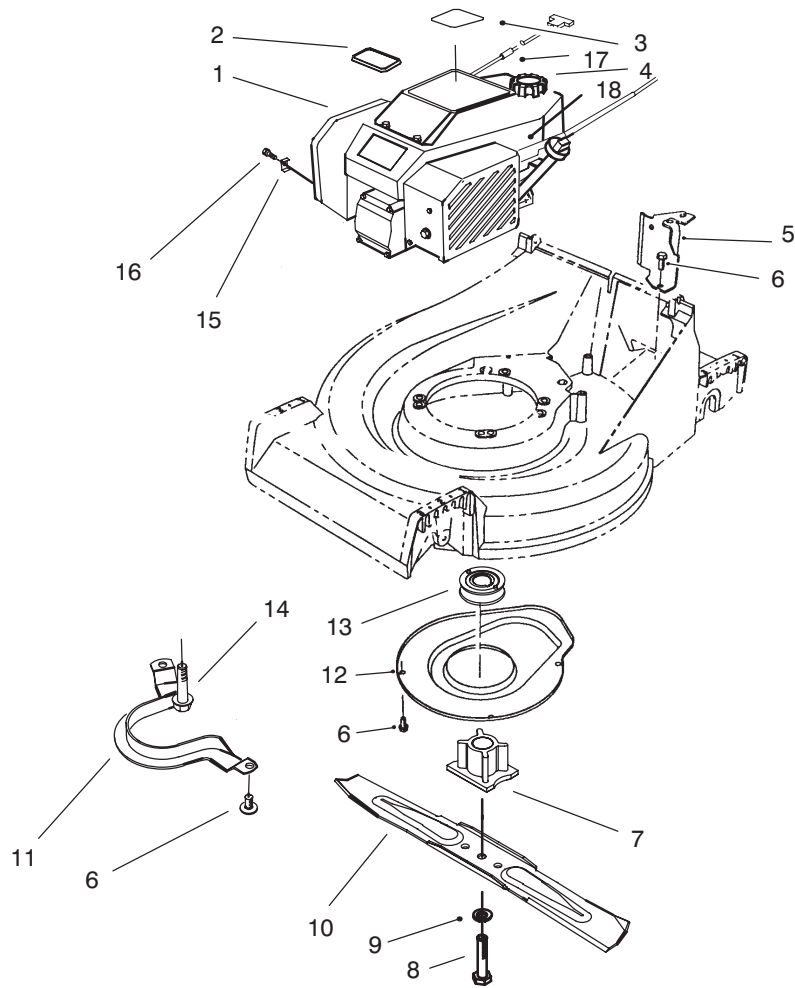

MODEL NO. 26636-7900001 & UP

**PARTS  
CATALOG**

**53cm KEY-LECTRIC®  
Rear Bagging Mower**

C-2215

**HOUSING ASSEMBLY**

Ref. No.	Part No.	Description	No. Used
1	66-0020	Panel - Vertical	1
2	65-5660	Panel - Screen	1
3	32144-70	Screw - Cap Hex. Hd.	6
4	16-1769	Housing - 53cm (Incl. Ref. #29)	1
6	71-7910	Cap - Hinge Bolt R.H.	1
7	65-5210	Screw - Thread Forming	2
8	322-29	Screw - Hex Hd. Cap	2
9	17-1569	Door - Discharge (Incl. Ref. #13)	1
10	71-7900	Cap - Hinge Bolt L.H.	1
11	71-9840	Spring - Door	2
12	71-8580	Spacer - Door	2
13	93-4105	Decal - Danger	1
14	71-9650	Access - Cover	1

Ref. No.	Part No.	Description	No. Used
15	71-9920	Cover - Top	1
16	66-0620	Retainer - Belt	1
17	3256-24	Washer - Flat	1
18	32144-15	Screw - Hex Flange Hd.	1
19	66-0560	Screw - Shoulder	2
20	14-9949	Wheel & Tire Assembly (Incl. Ref. #21)	2
21	27-6250	Bushing - Wheel	4
22	27-6231	Bolt - Wheel	2
23	40-1940	Washer - Wheel Bolt	4
24	3296-6	Nut - Lock	4
25	66-0540	Arm - Spring Front	2
26	65-5220	Screw - Cap Socket Hd.	2
27	71-9640	Ramp - Discharge	1
28	25-7740	Knob - Arm	2

## ENGINE ASSEMBLY

Ref. No.	Part No.	Description	No. Used
1	77-8953	Engine	1
2	92-2289	Plate - TORO Logo	1
3	93-4355	Decal - Recoil	1
4	93-7198	Gas Cap Assembly	1
5	66-0030	Bracket - Cable Support	1
6	32144-70	Screw - Hex Hd. Cap	7
7	62-7540	Retainer - Blade	1
8	26-0670	Bolt - Blade	1
9	3253-22	Washer - Blade	1

Ref. No.	Part No.	Description	No. Used
10	62-7700	Blade - 53cm	1
11	66-0570	Guide - Belt	1
12	65-5200	Cover	1
13	62-7550	Pulley - Engine	1
14	32144-102	Screw - Thread Forming	3
15	2210-249	Clamp - Throttle	1
16	86-7990	Screw - Clamp	1
17	2210-316	Stop - Rope	1
18	77-9550	Cover - Brake	1