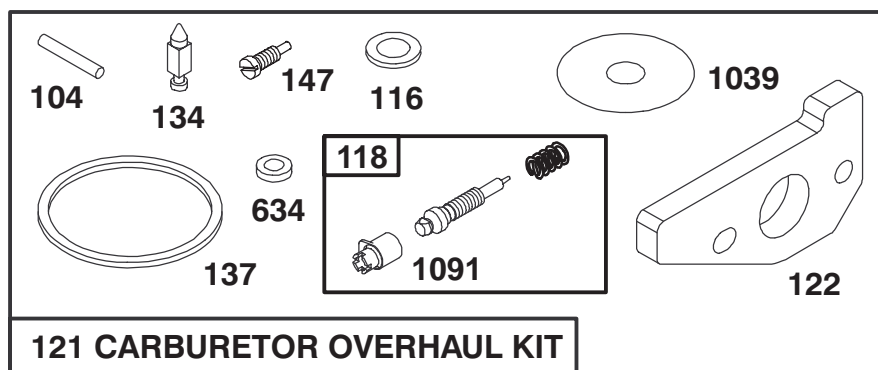

121 CARBURETOR OVERHAUL KIT